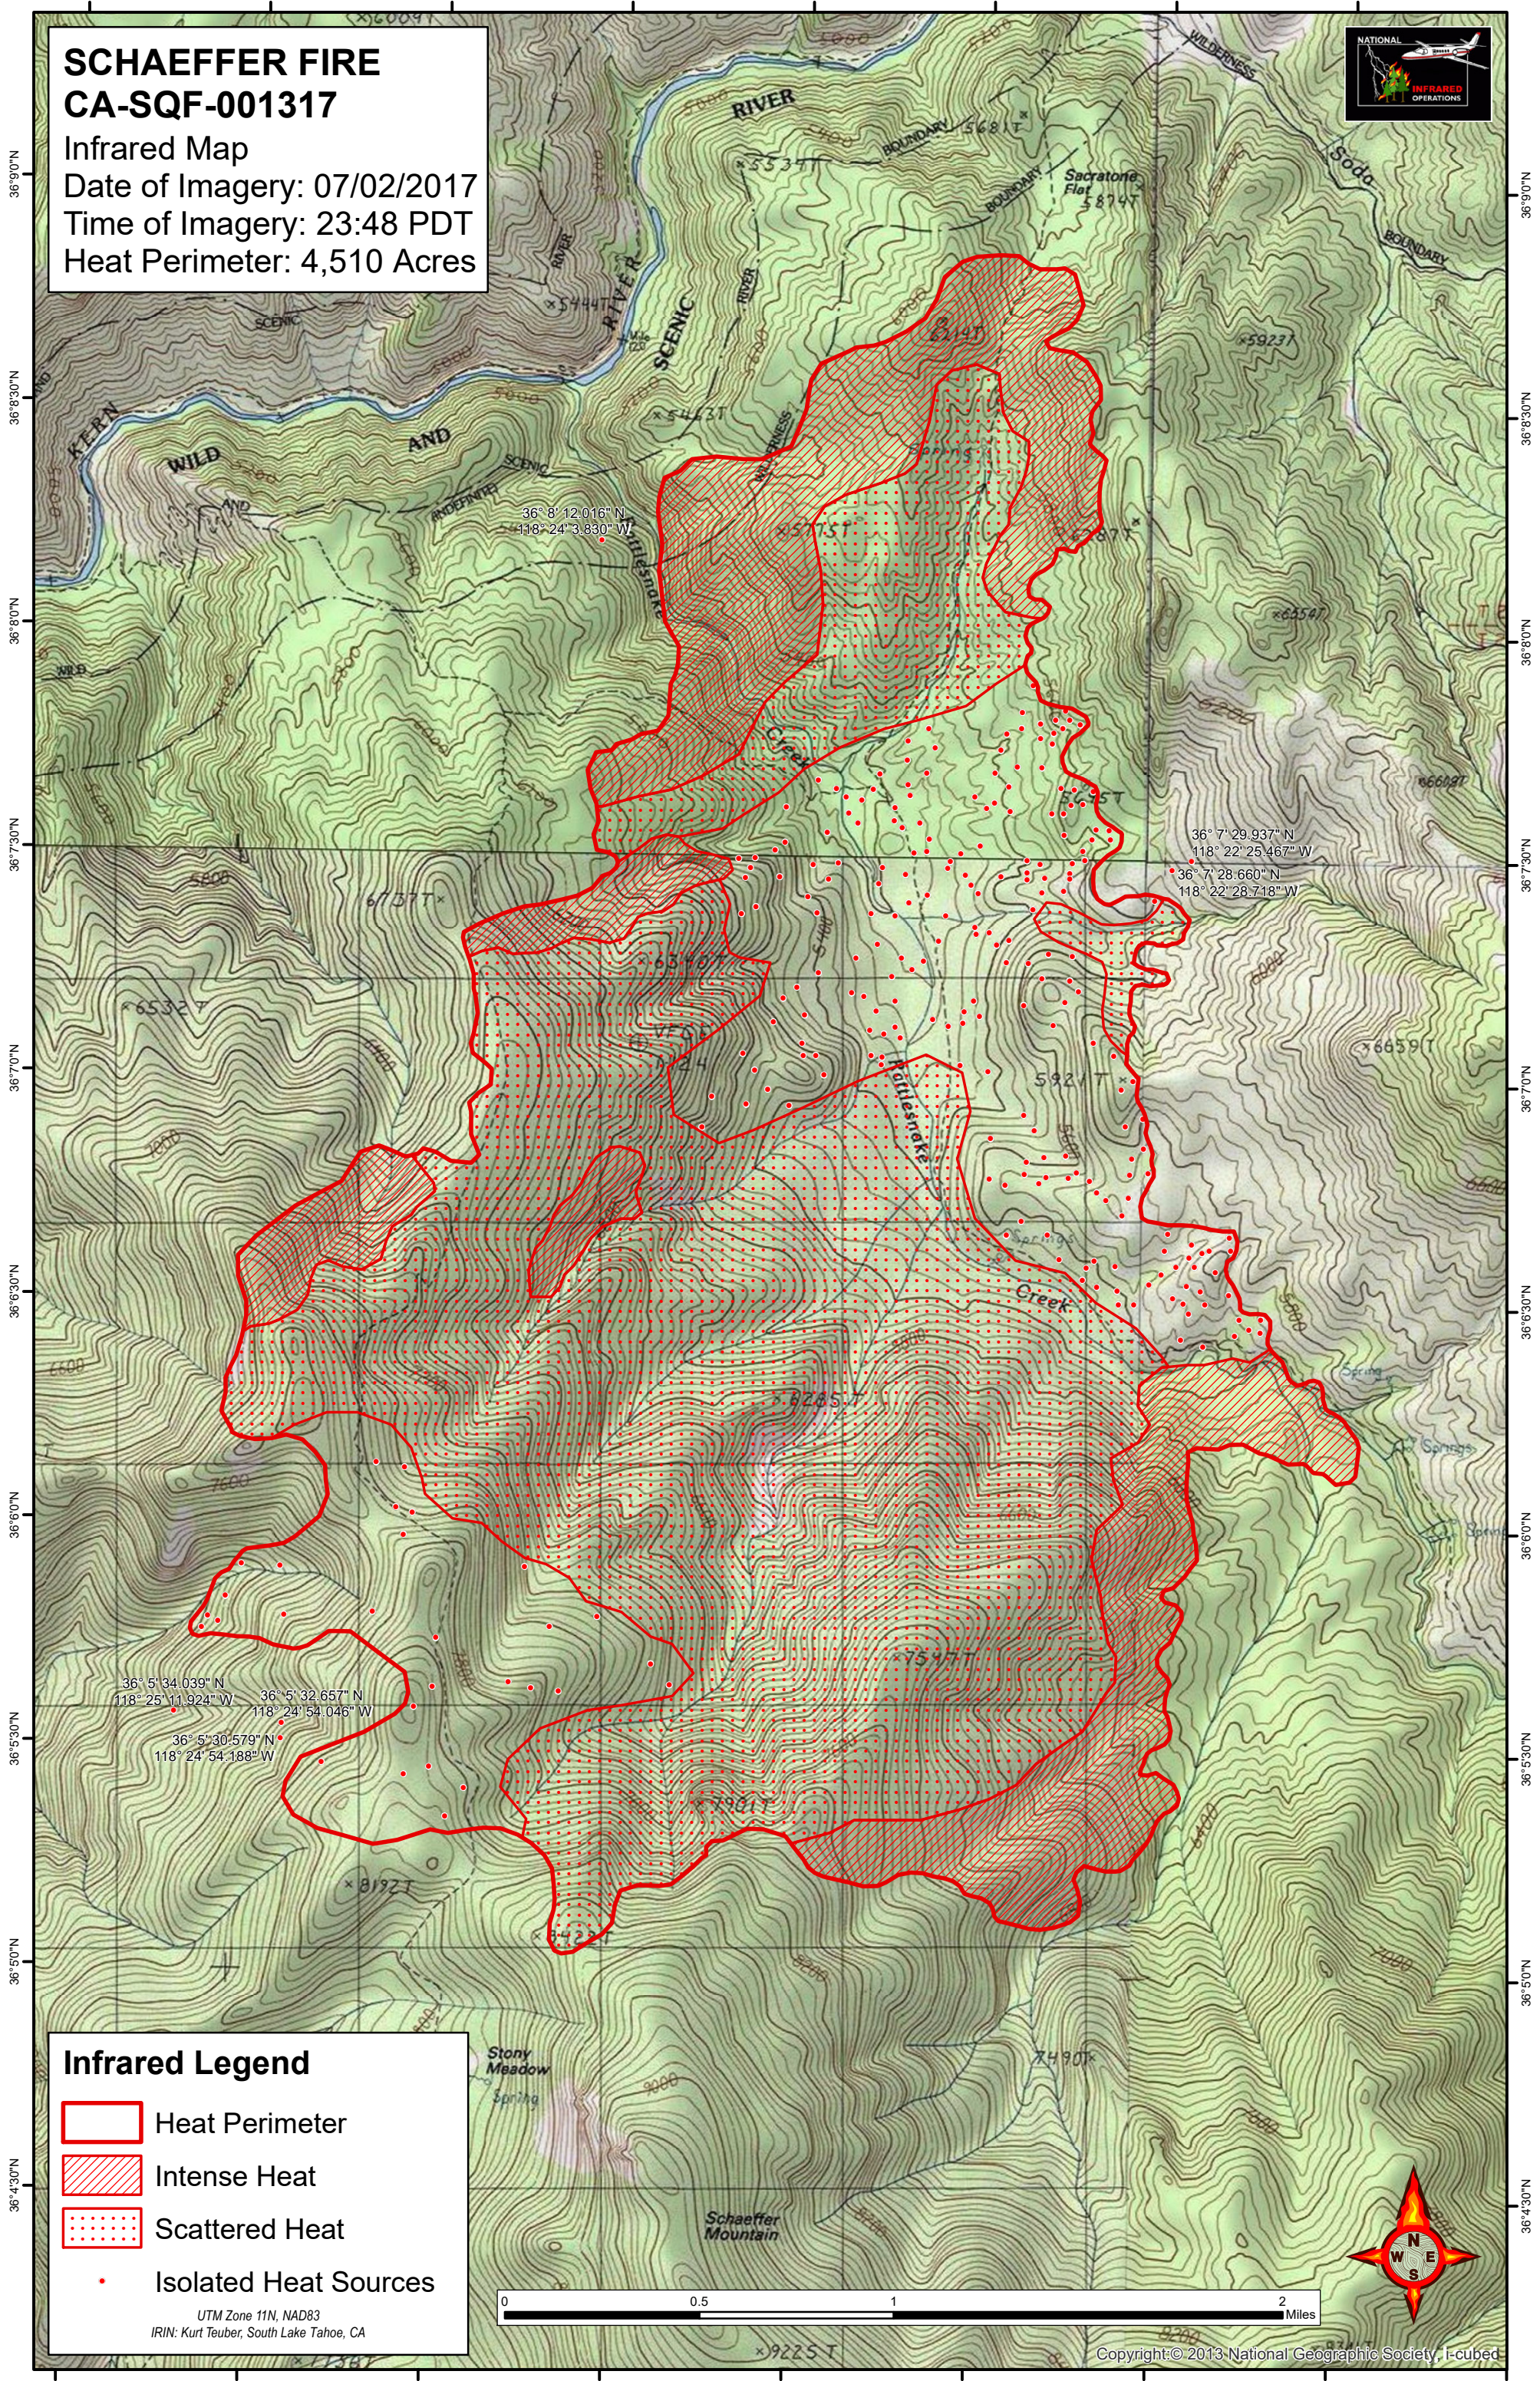

118°25'30"W 118°25'0"W 118°24'30"W 118°24'0"W 118°23'30"W 118°23'0"W 118°22'30"W 118°22'0"W

SCHAEFFER FIRE
CA-SQF-001317
Infrared Map
Date of Imagery: 07/02/2017
Time of Imagery: 23:48 PDT
Heat Perimeter: 4,510 Acres

36° 8' 12.016" N
118° 24' 3.830" W

36° 7' 29.937" N
118° 22' 25.467" W
36° 7' 28.660" N
118° 22' 28.718" W

36° 5' 34.039" N
118° 25' 11.924" W
36° 5' 32.657" N
118° 24' 54.046" W
36° 5' 30.579" N
118° 24' 54.188" W

Infrared Legend

- Heat Perimeter
- Intense Heat
- Scattered Heat
- Isolated Heat Sources

UTM Zone 11N, NAD83
IRIN: Kurt Teuber, South Lake Tahoe, CA

118°25'30"W 118°25'0"W 118°24'30"W 118°24'0"W 118°23'30"W 118°23'0"W 118°22'30"W 118°22'0"W 118°21'30"W