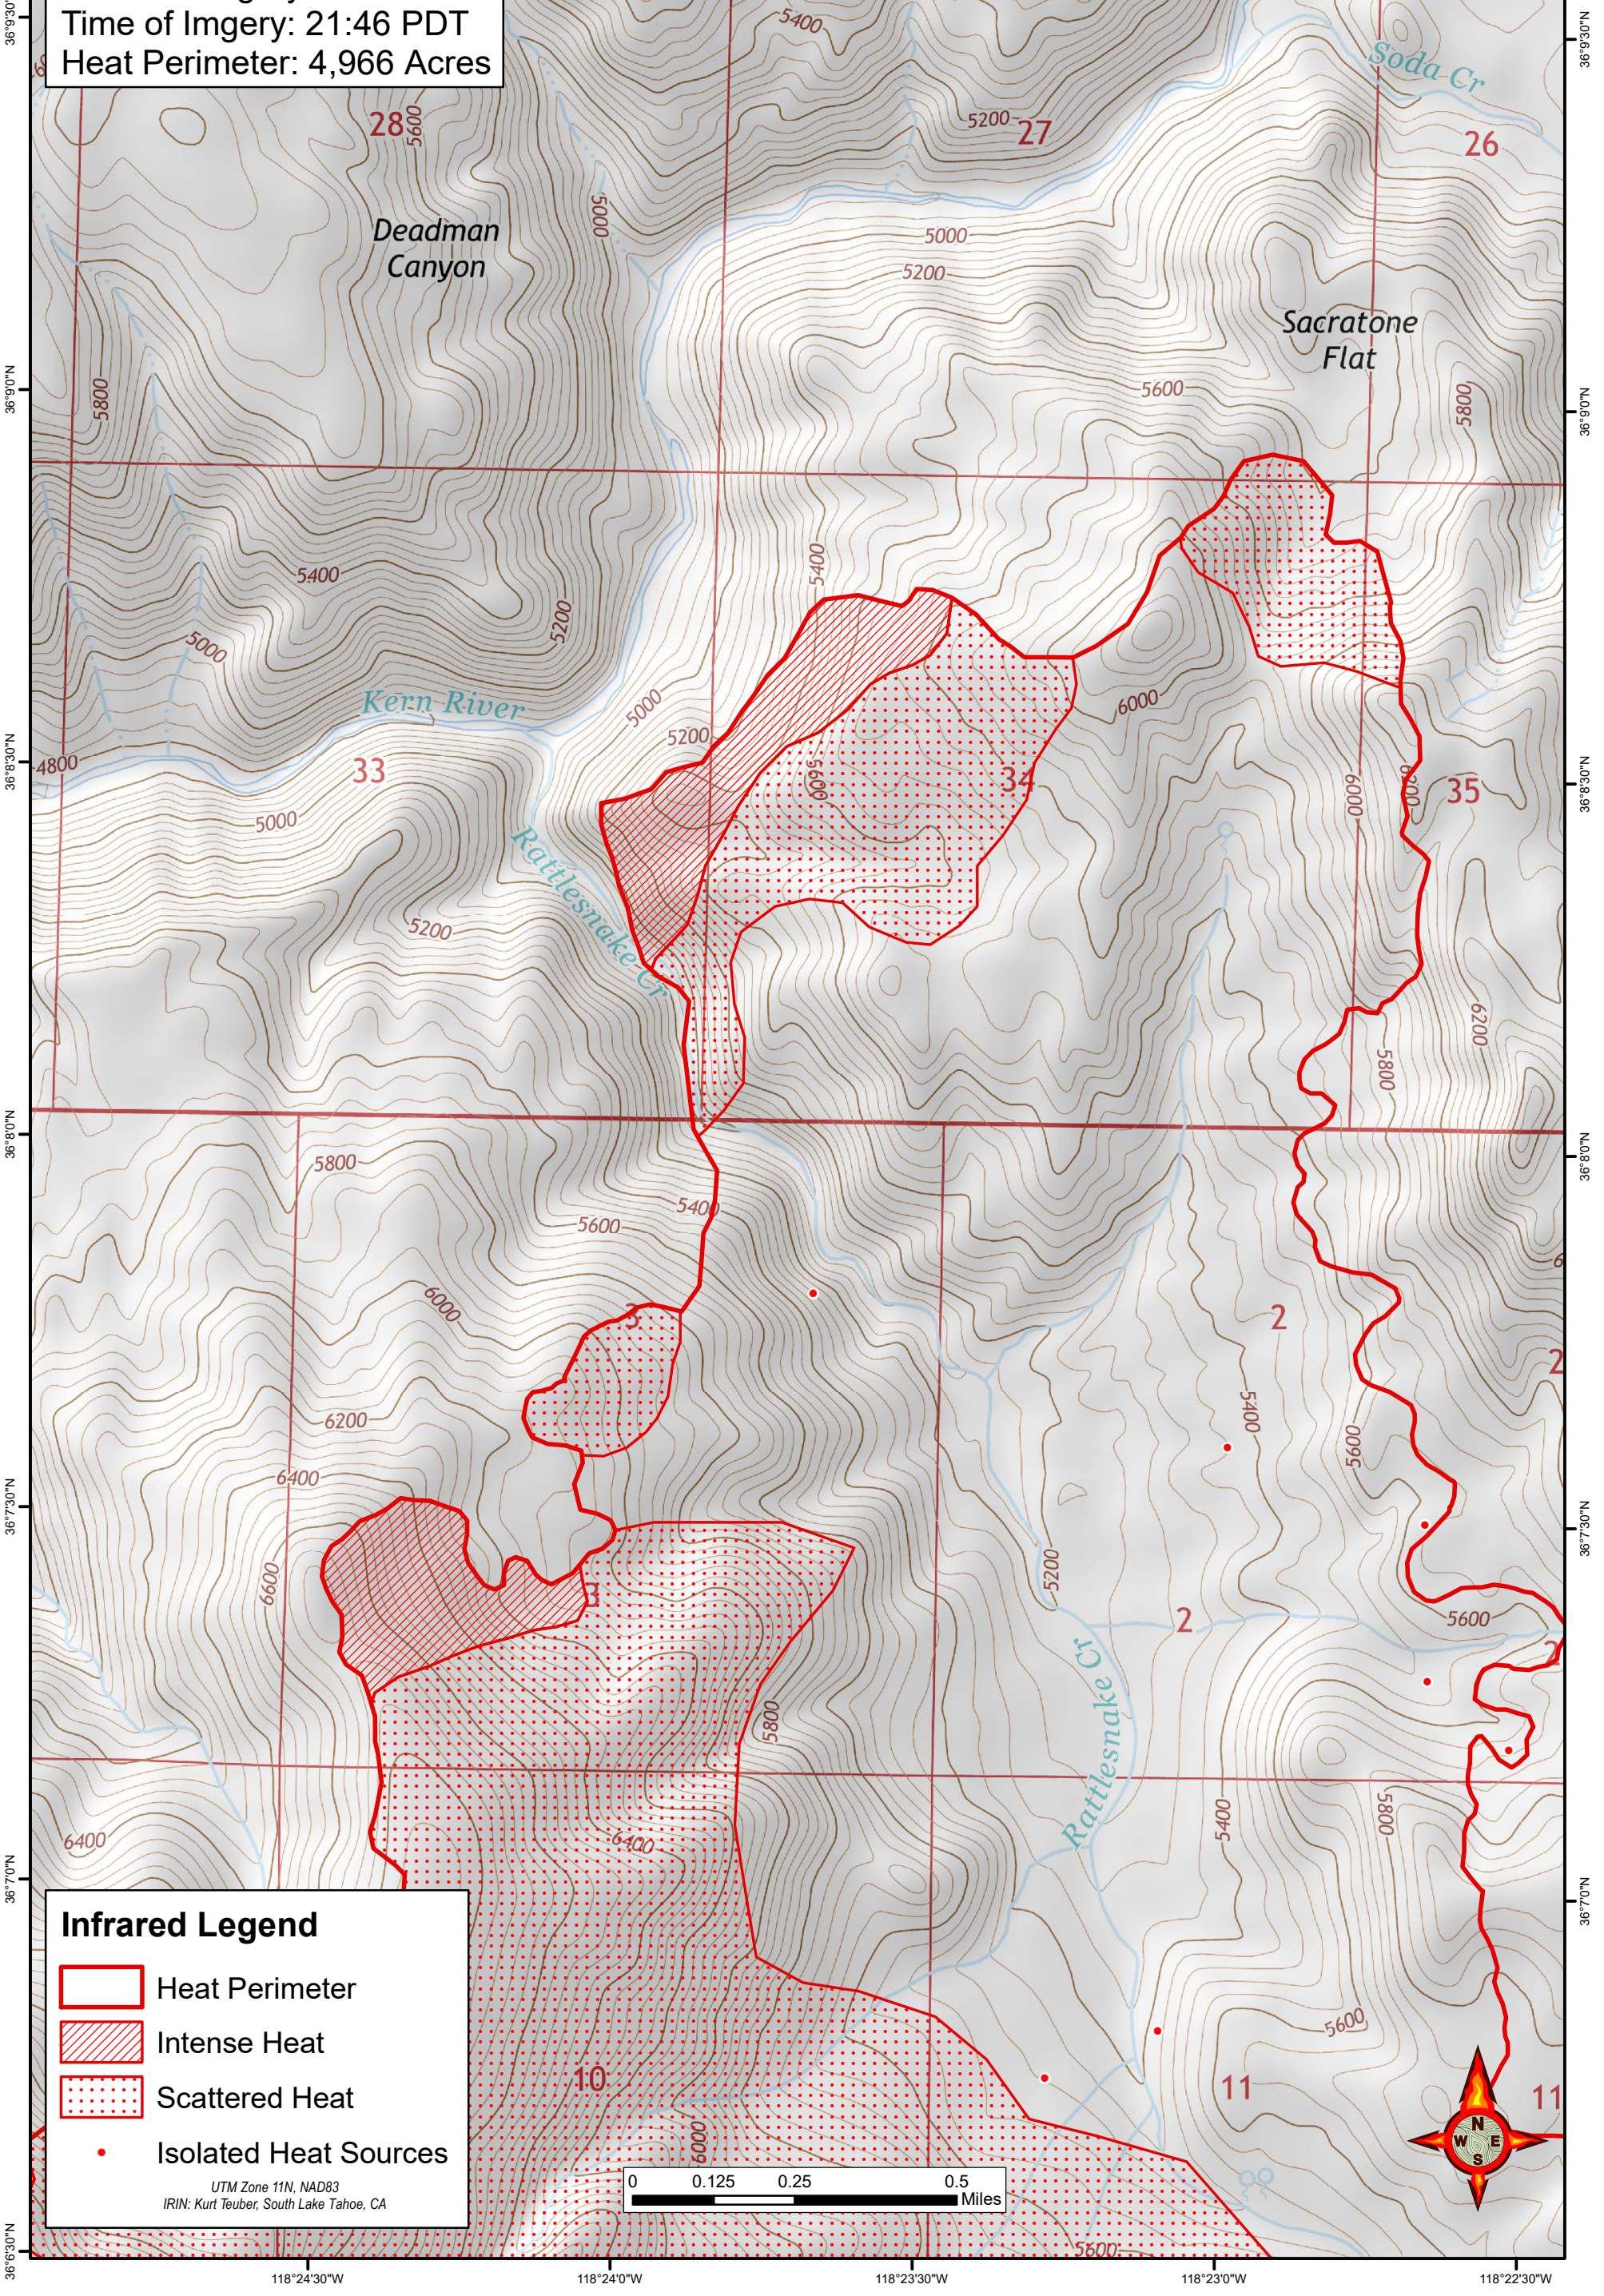

118°25'0"W 118°24'30"W 118°24'0"W 118°23'30"W 118°23'0"W 118°22'30"W

SCHAEFFER FIRE
CA-SQF-001317
Infrared Map
Date of Imagery: 07/03/2017
Time of Imagery: 21:46 PDT
Heat Perimeter: 4,966 Acres

Infrared Legend

-  Heat Perimeter
-  Intense Heat
-  Scattered Heat
-  Isolated Heat Sources

UTM Zone 11N, NAD83
IRIN: Kurt Teuber, South Lake Tahoe, CA

36°9'30"N 36°9'0"N 36°8'30"N 36°8'0"N 36°7'30"N 36°7'0"N 36°6'30"N 118°24'30"W 118°24'0"W 118°23'30"W 118°23'0"W 118°22'30"W