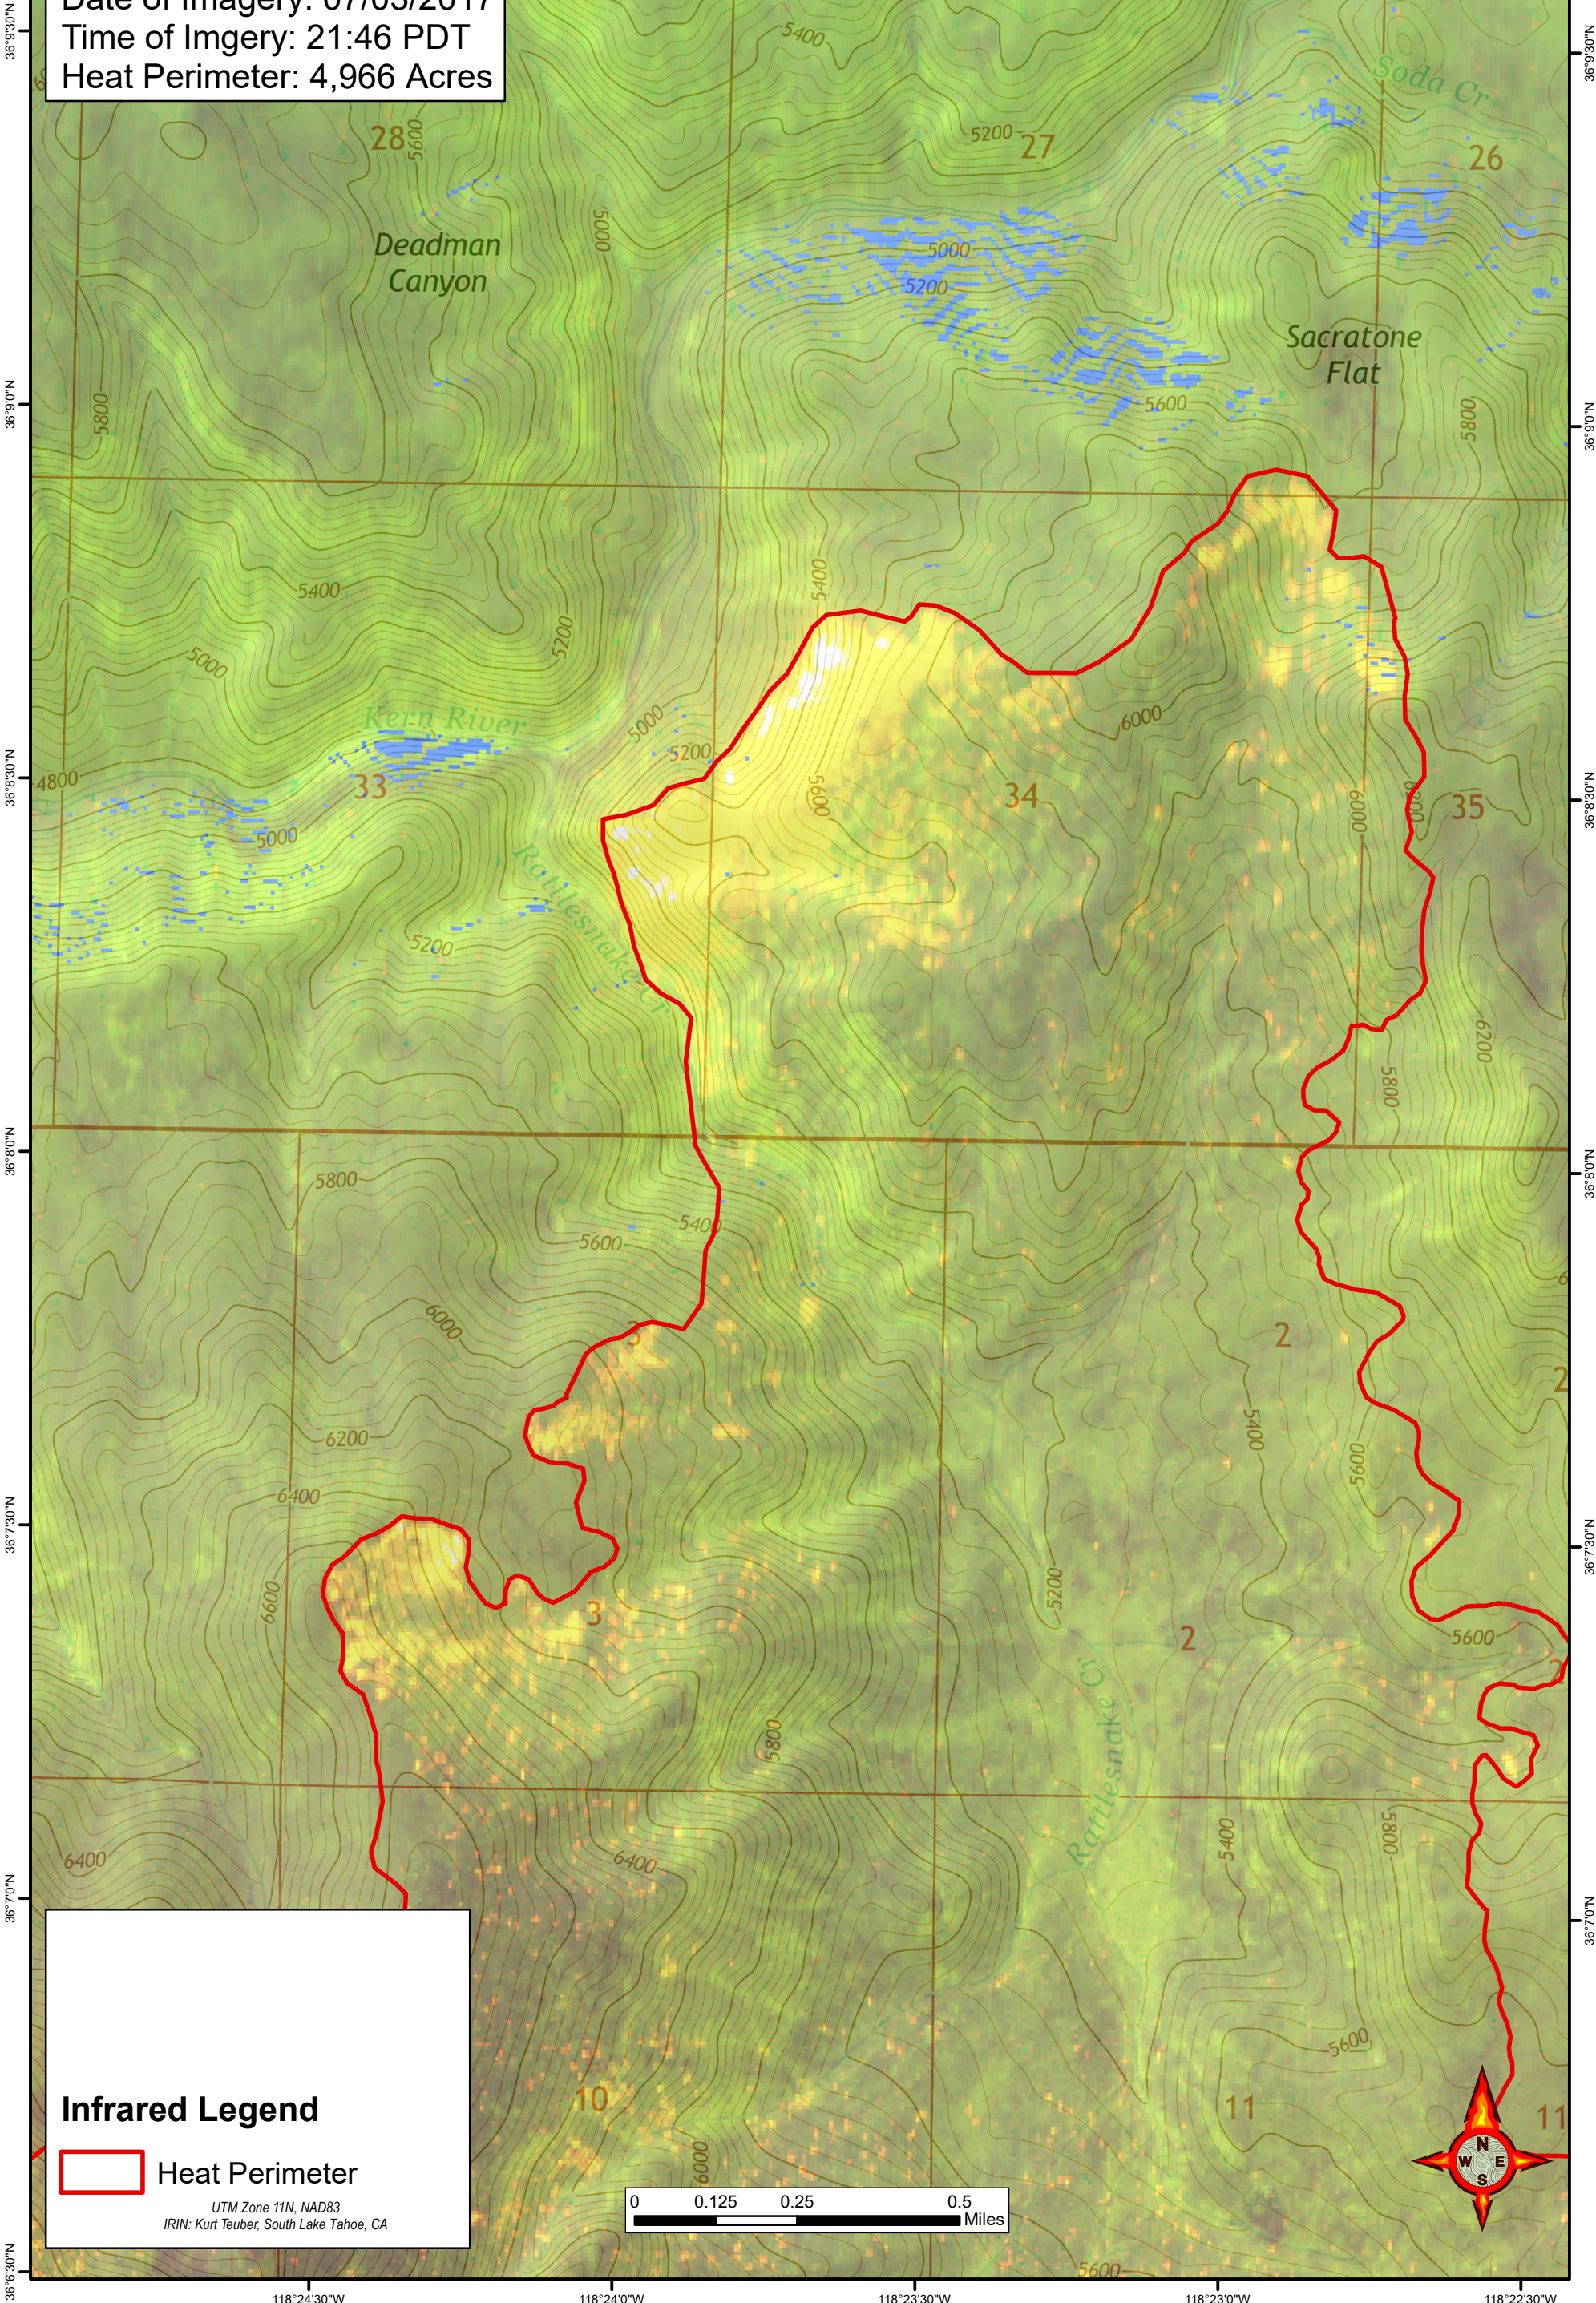

118°25'0"W 118°24'30"W 118°24'0"W 118°23'30"W 118°23'0"W 118°22'30"W

**SCHAEFFER FIRE**  
**CA-SQF-001317**  
Infrared Map  
Date of Imagery: 07/03/2017  
Time of Imagery: 21:46 PDT  
Heat Perimeter: 4,966 Acres

**Infrared Legend**

 Heat Perimeter

UTM Zone 11N, NAD83  
IRIN: Kurt Teuber, South Lake Tahoe, CA

118°25'0"W 118°24'30"W 118°24'0"W 118°23'30"W 118°23'0"W 118°22'30"W