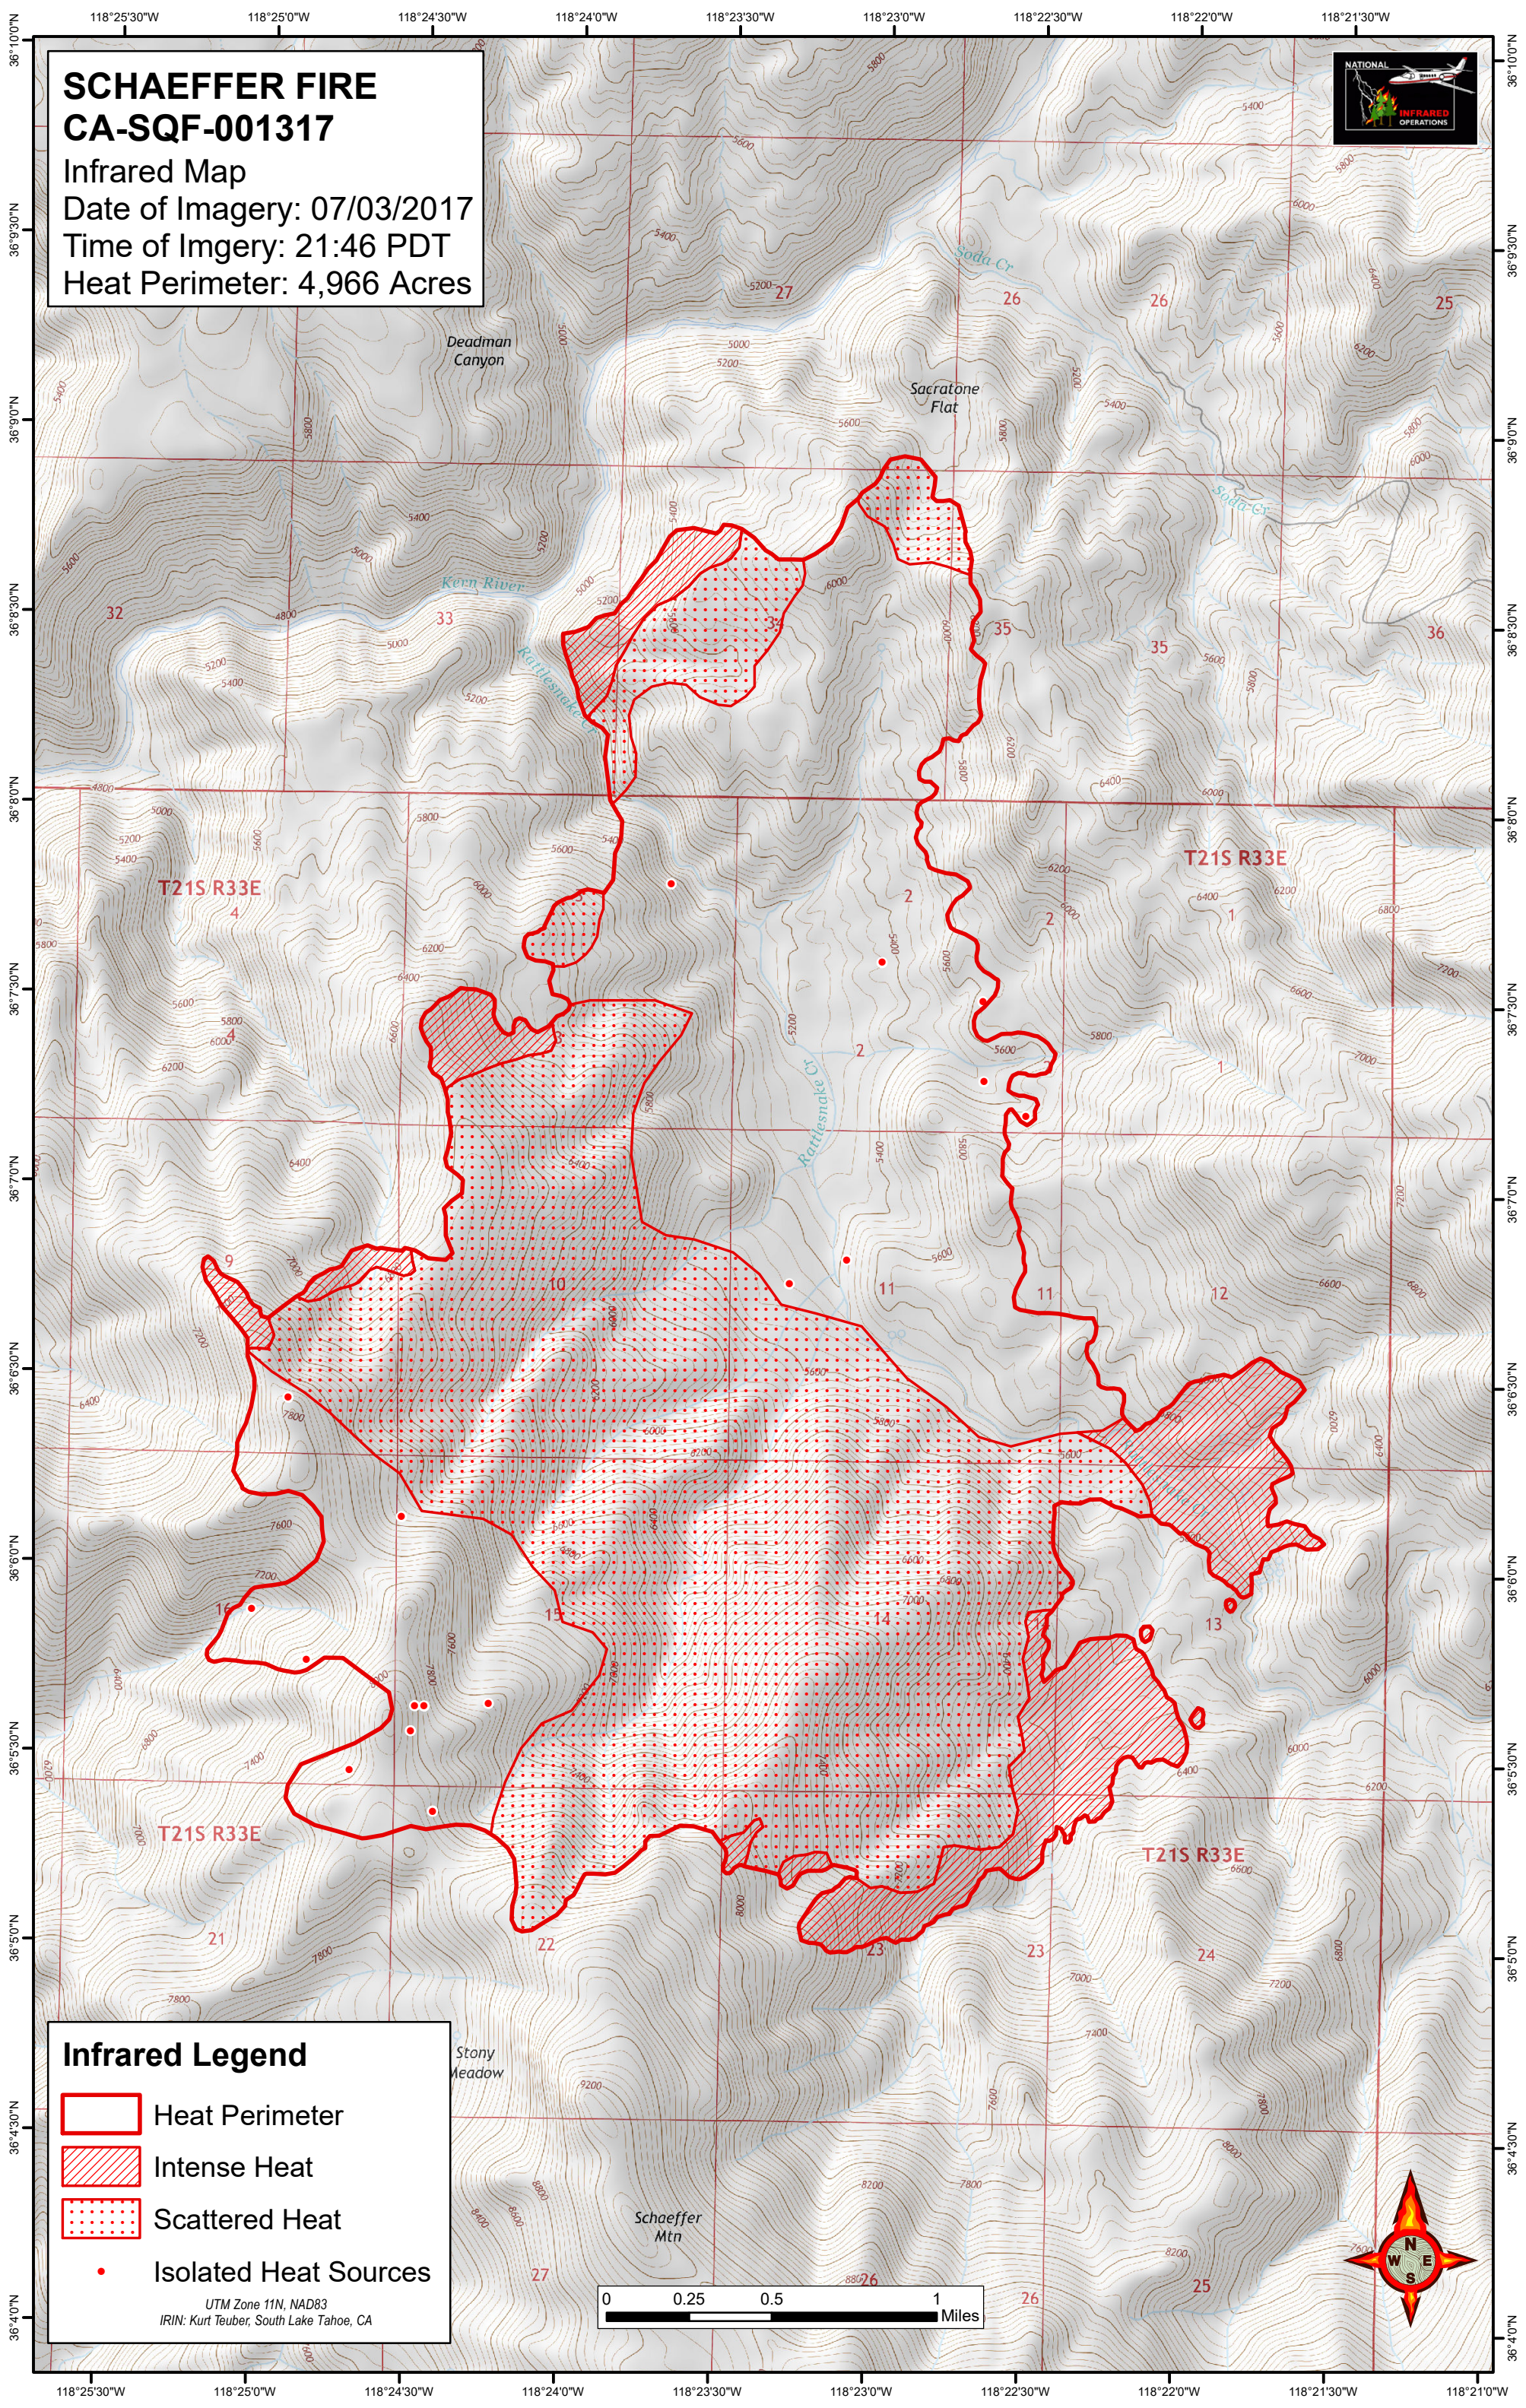

SCHAEFFER FIRE
CA-SQF-001317
 Infrared Map
 Date of Imagery: 07/03/2017
 Time of Imagery: 21:46 PDT
 Heat Perimeter: 4,966 Acres

Infrared Legend

-  Heat Perimeter
-  Intense Heat
-  Scattered Heat
-  Isolated Heat Sources

UTM Zone 11N, NAD83
 IRIN: Kurt Teuber, South Lake Tahoe, CA