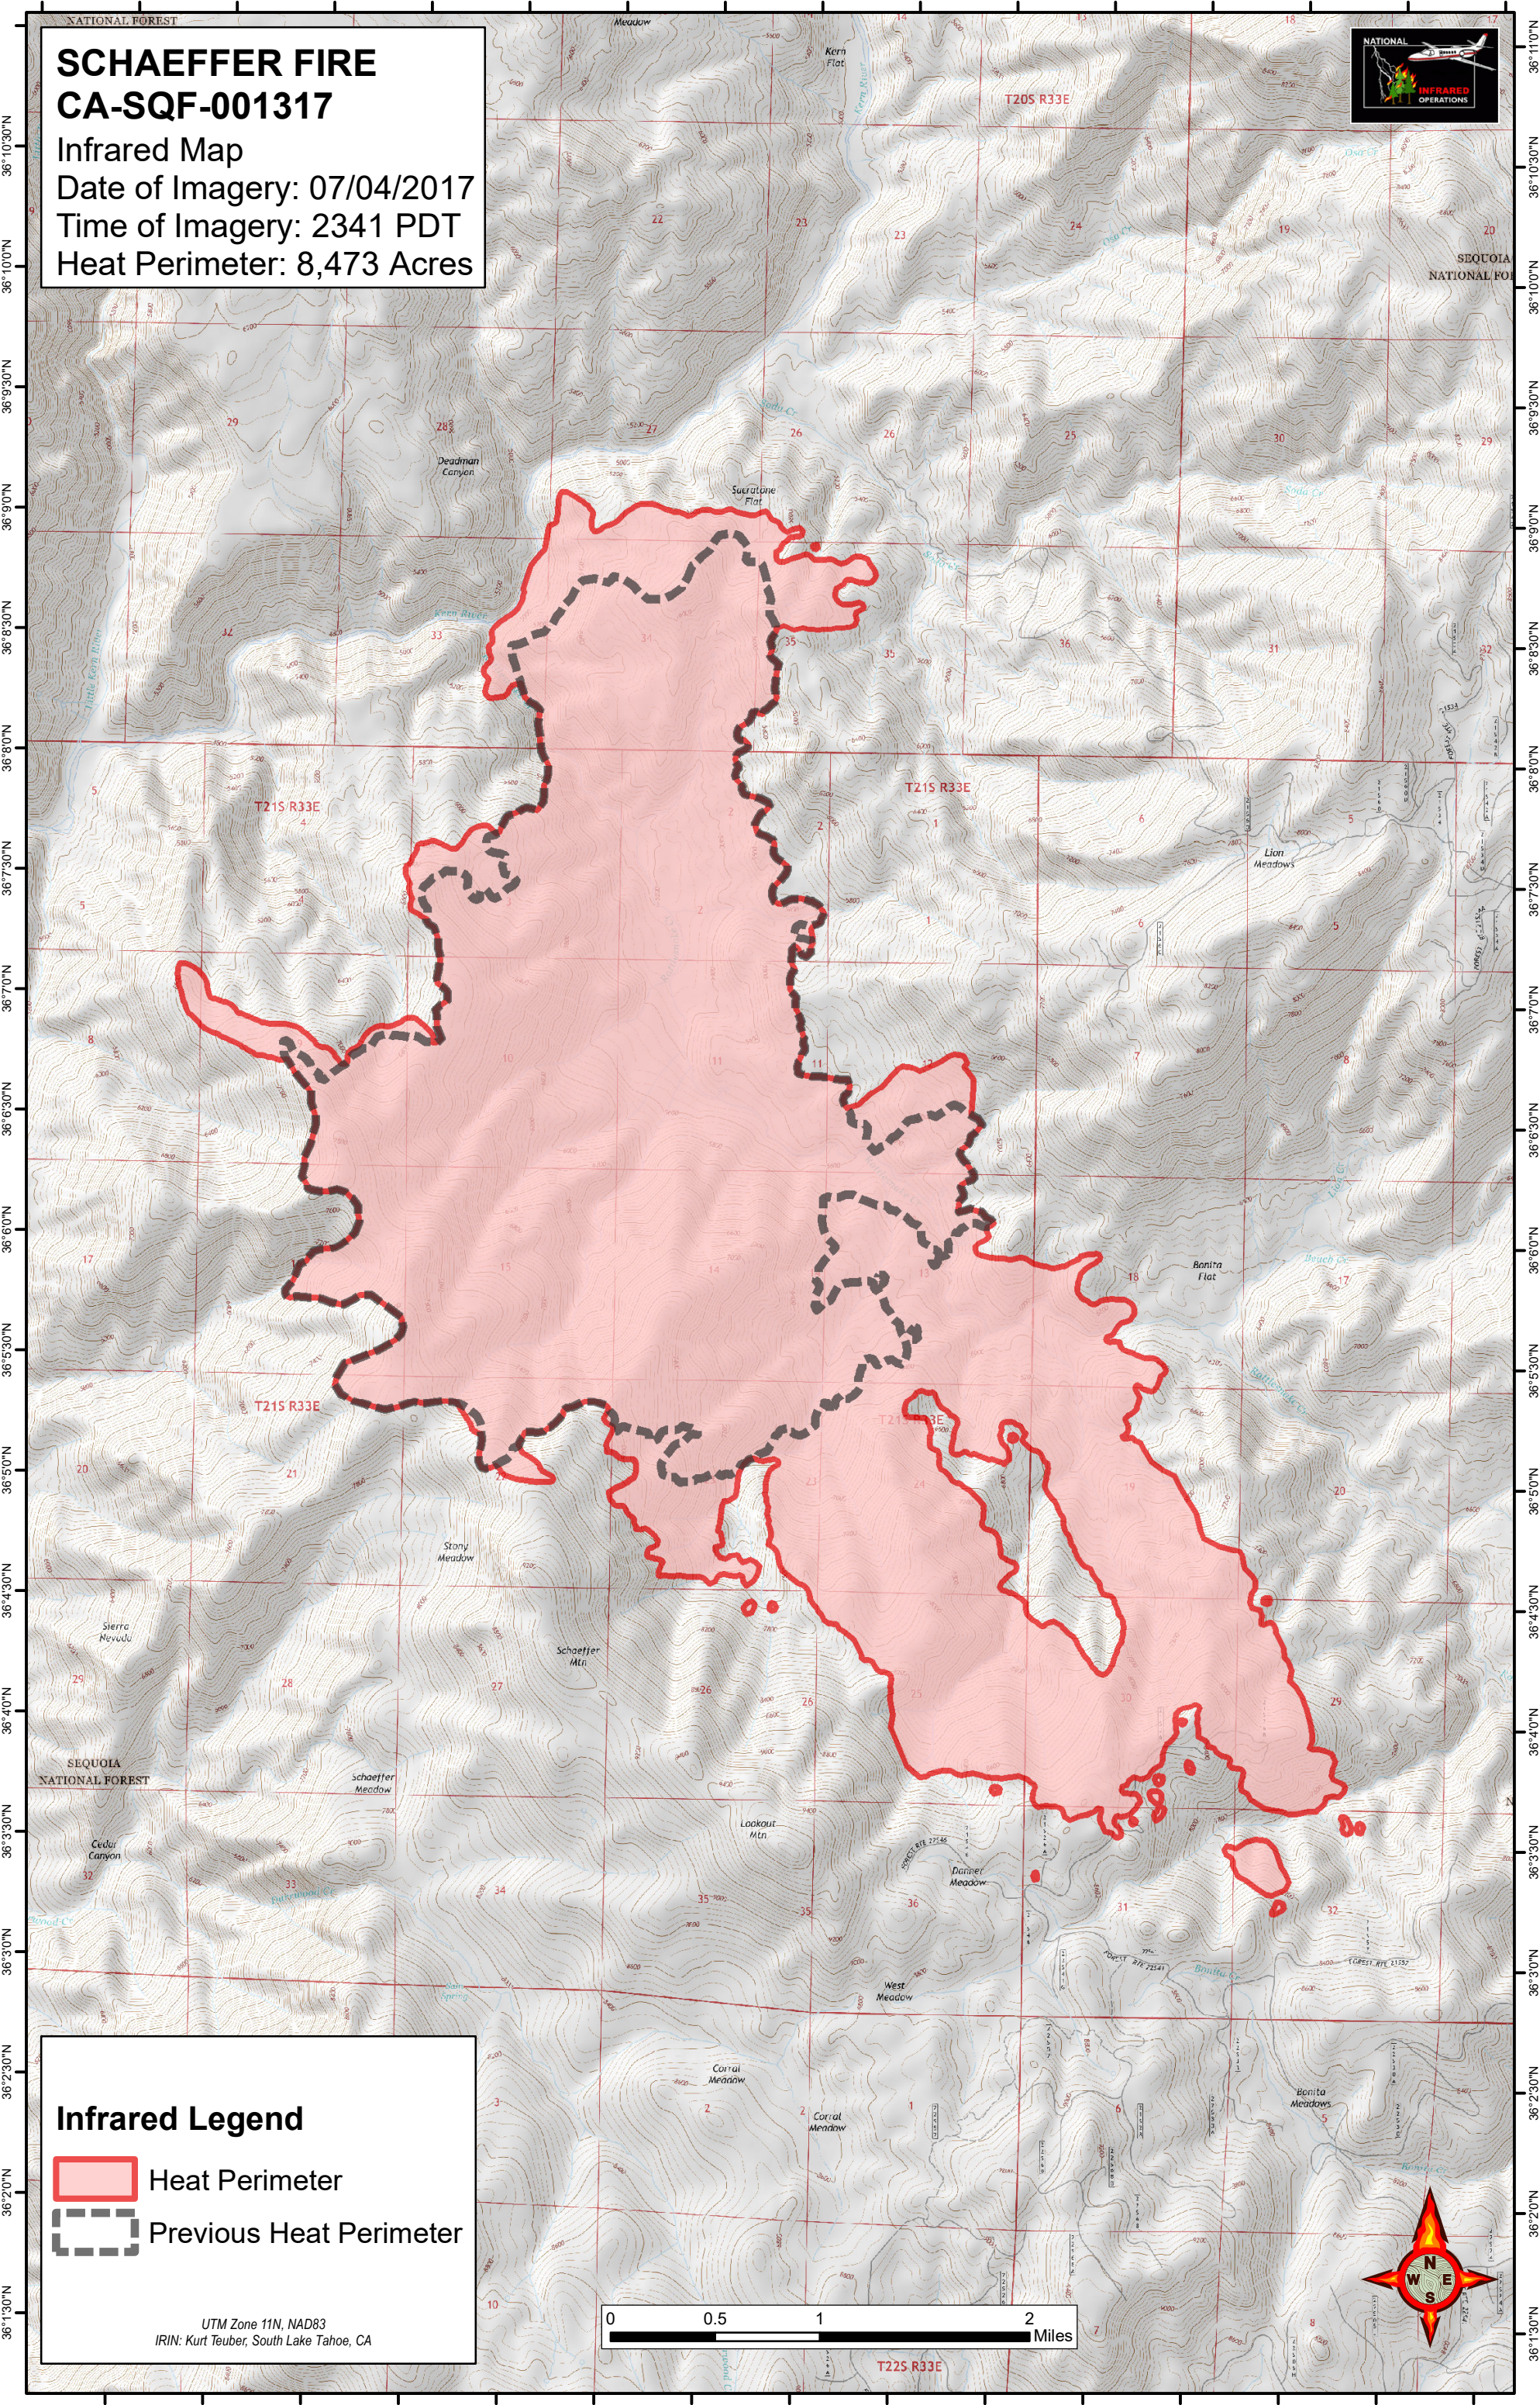

118°26'30"W 118°26'0"W 118°25'30"W 118°25'0"W 118°24'30"W 118°24'0"W 118°23'30"W 118°23'0"W 118°22'30"W 118°22'0"W 118°21'30"W 118°21'0"W 118°20'30"W 118°20'0"W 118°19'30"W 118°19'0"W

SCHAEFFER FIRE CA-SQF-001317

Infrared Map
Date of Imagery: 07/04/2017
Time of Imagery: 2341 PDT
Heat Perimeter: 8,473 Acres

Infrared Legend

-  Heat Perimeter
-  Previous Heat Perimeter

UTM Zone 11N, NAD83
IRIN: Kurt Teuber, South Lake Tahoe, CA

118°26'0"W 118°25'30"W 118°25'0"W 118°24'30"W 118°24'0"W 118°23'30"W 118°23'0"W 118°22'30"W 118°22'0"W 118°21'30"W 118°21'0"W 118°20'30"W 118°20'0"W 118°19'30"W 118°19'0"W