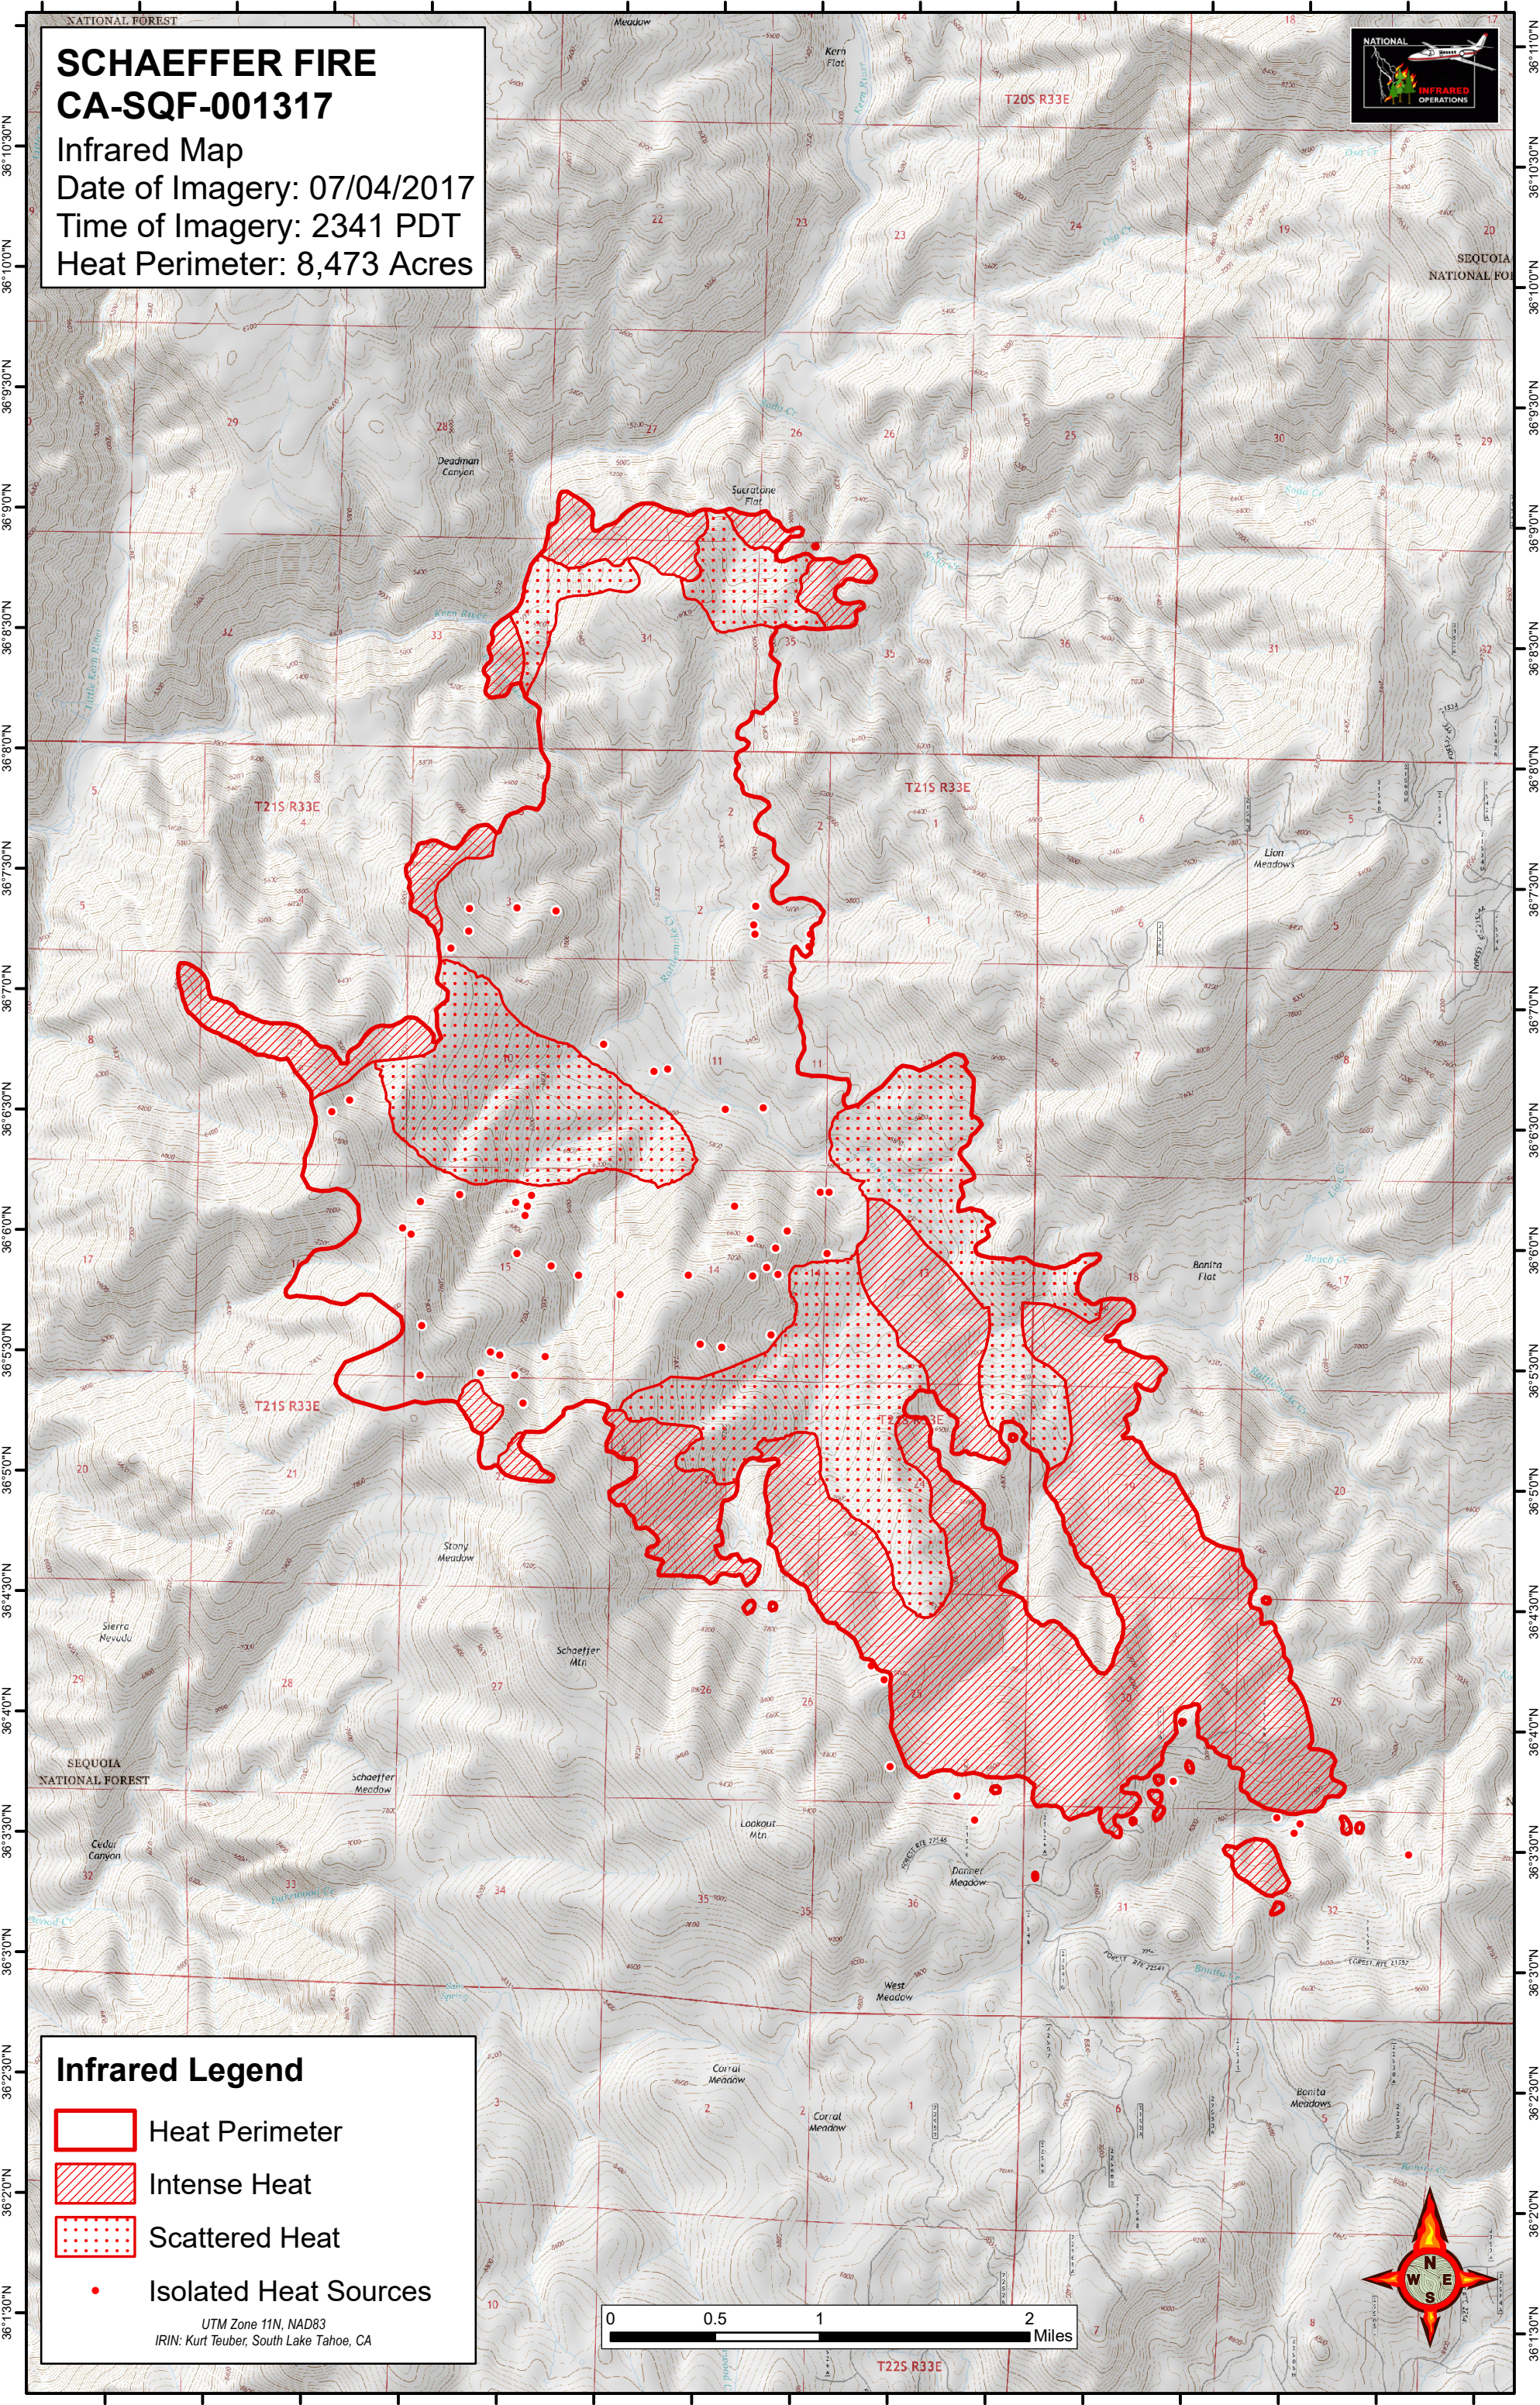

118°26'30"W 118°26'00"W 118°25'30"W 118°25'00"W 118°24'30"W 118°24'00"W 118°23'30"W 118°23'00"W 118°22'30"W 118°22'00"W 118°21'30"W 118°21'00"W 118°20'30"W 118°20'00"W 118°19'30"W 118°19'00"W

SCHAEFFER FIRE CA-SQF-001317

Infrared Map
Date of Imagery: 07/04/2017
Time of Imagery: 2341 PDT
Heat Perimeter: 8,473 Acres

Infrared Legend

-  Heat Perimeter
-  Intense Heat
-  Scattered Heat
-  Isolated Heat Sources

UTM Zone 11N, NAD83
IRIN: Kurt Teuber, South Lake Tahoe, CA

118°26'00"W 118°25'30"W 118°25'00"W 118°24'30"W 118°24'00"W 118°23'30"W 118°23'00"W 118°22'30"W 118°22'00"W 118°21'30"W 118°21'00"W 118°20'30"W 118°20'00"W 118°19'30"W 118°19'00"W