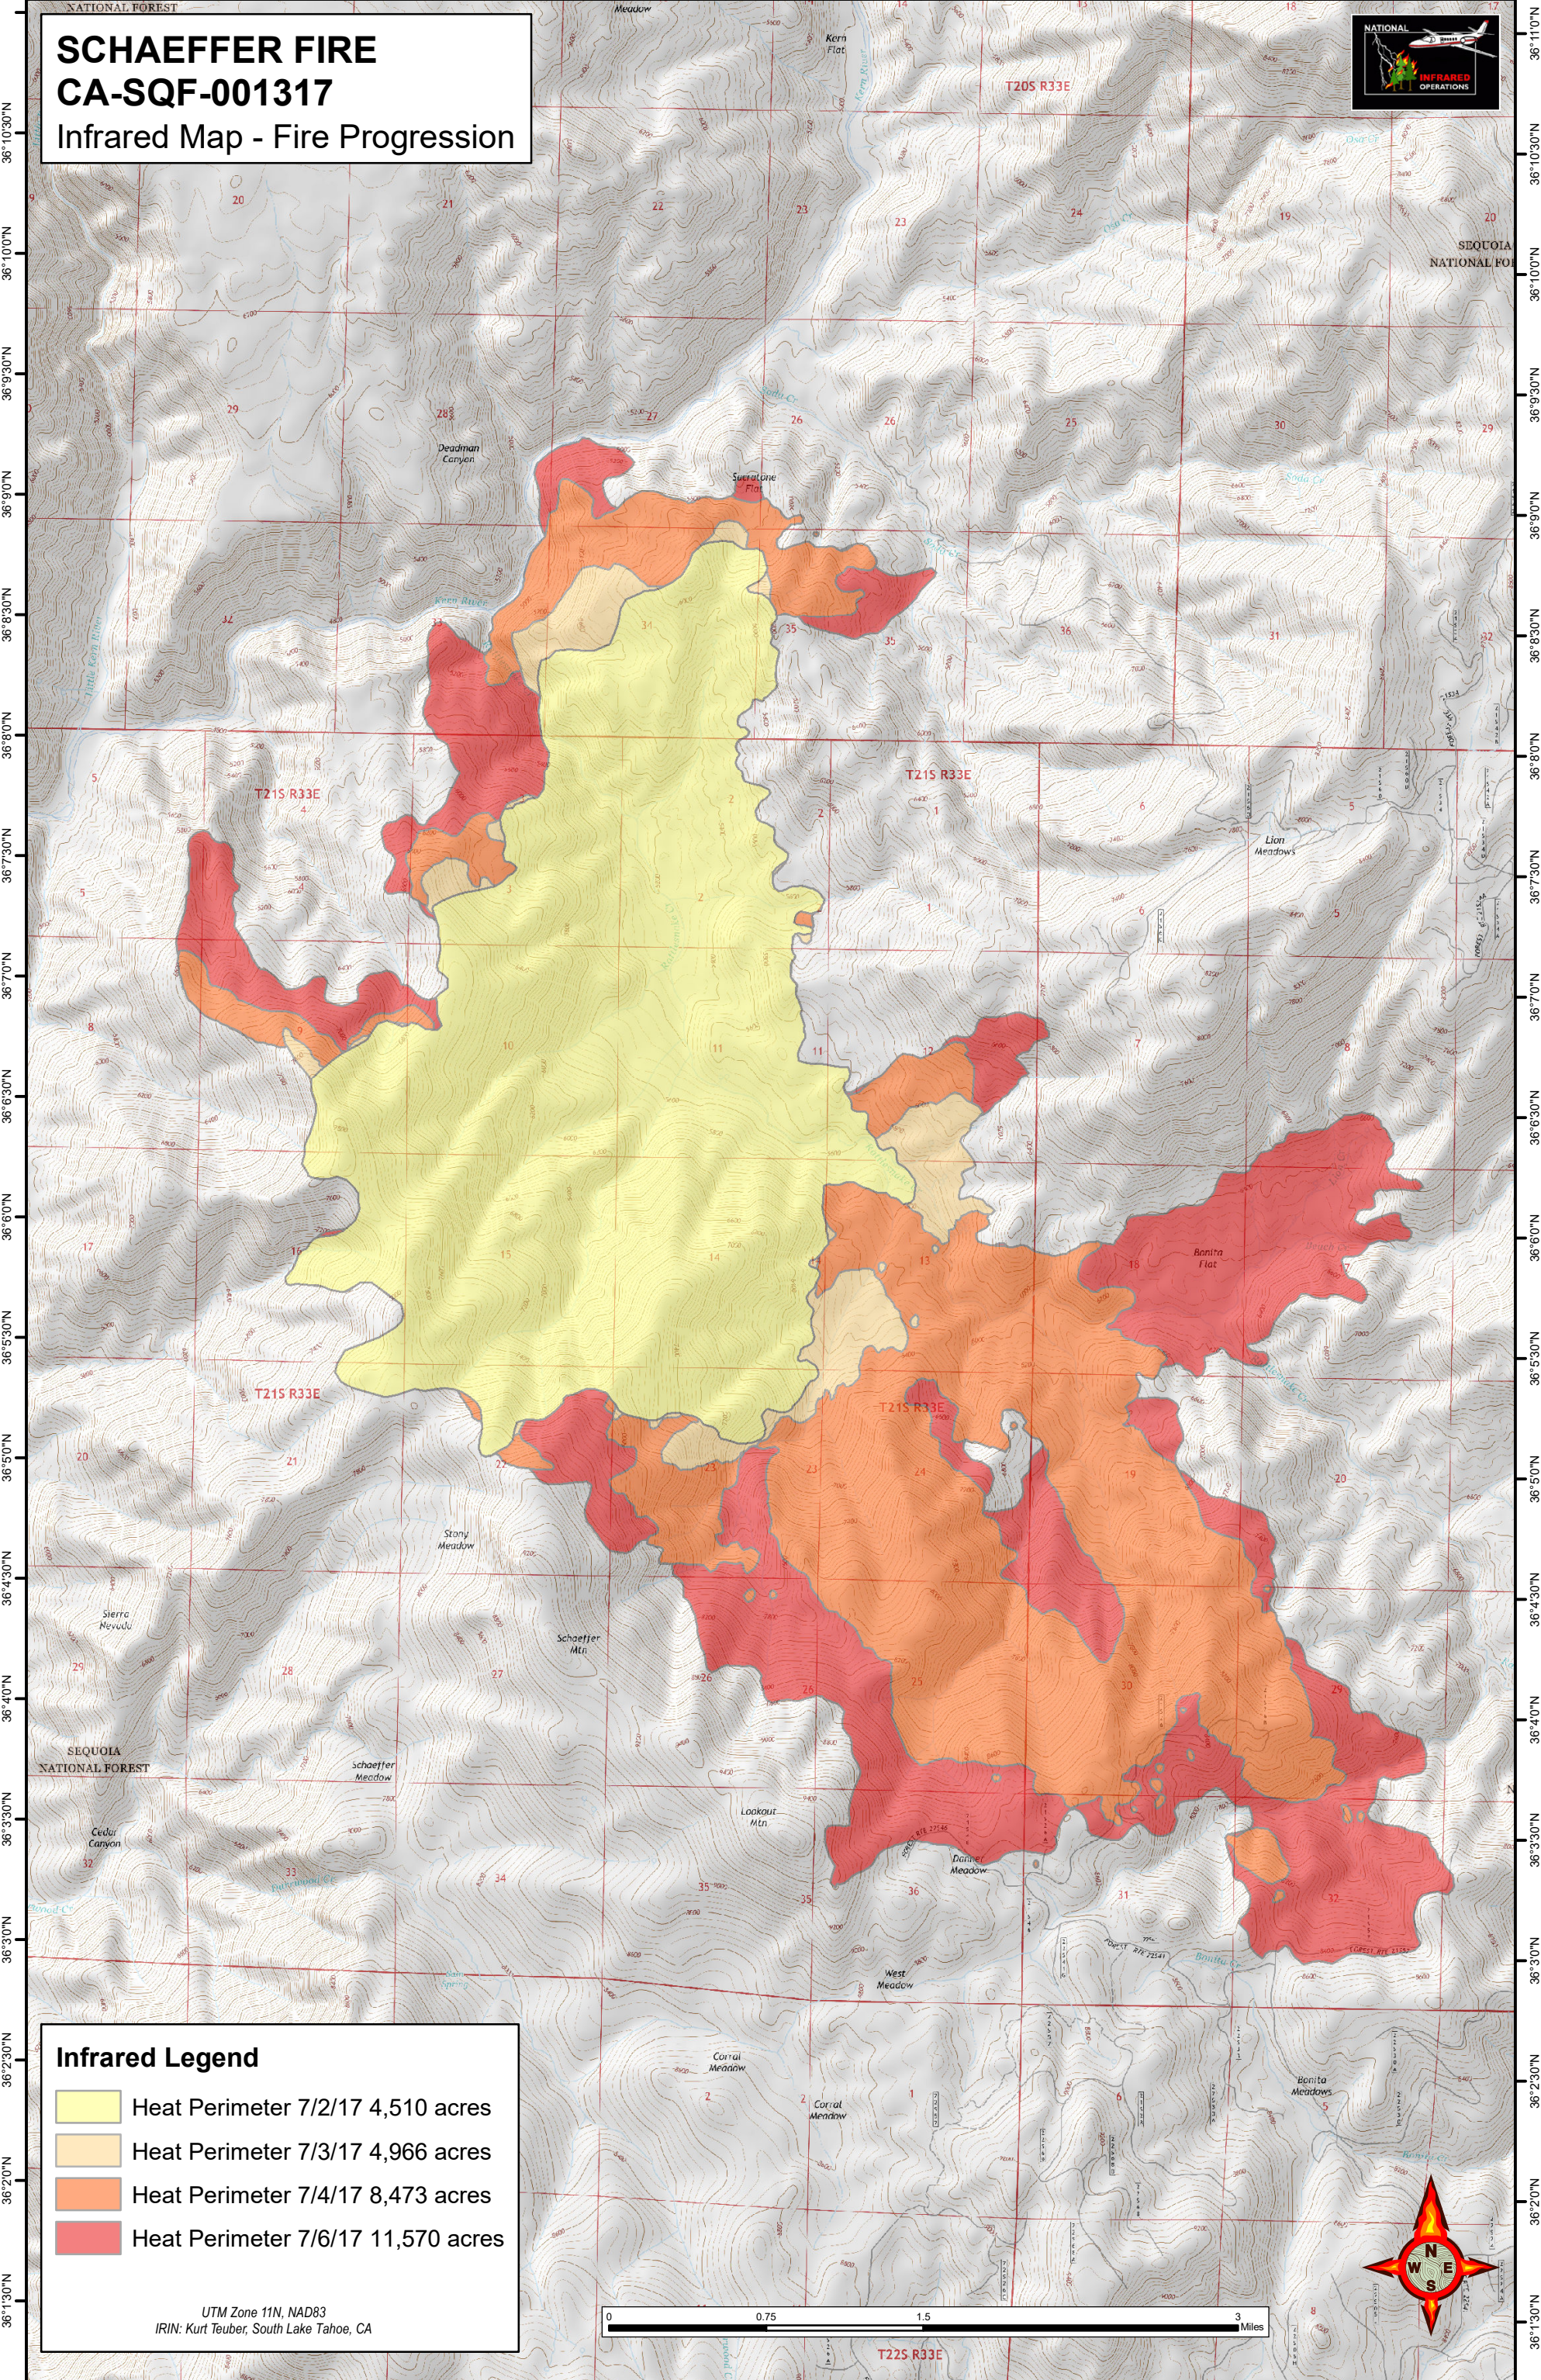

118°26'30"W 118°26'0"W 118°25'30"W 118°25'0"W 118°24'30"W 118°24'0"W 118°23'30"W 118°23'0"W 118°22'30"W 118°22'0"W 118°21'30"W 118°21'0"W 118°20'30"W 118°20'0"W 118°19'30"W 118°19'0"W

# SCHAEFFER FIRE CA-SQF-001317

Infrared Map - Fire Progression

**Infrared Legend**

- Heat Perimeter 7/2/17 4,510 acres
- Heat Perimeter 7/3/17 4,966 acres
- Heat Perimeter 7/4/17 8,473 acres
- Heat Perimeter 7/6/17 11,570 acres

UTM Zone 11N, NAD83  
IRIN: Kurt Teuber, South Lake Tahoe, CA

118°26'0"W 118°25'30"W 118°25'0"W 118°24'30"W 118°24'0"W 118°23'30"W 118°23'0"W 118°22'30"W 118°22'0"W 118°21'30"W 118°21'0"W 118°20'30"W 118°20'0"W 118°19'30"W 118°19'0"W