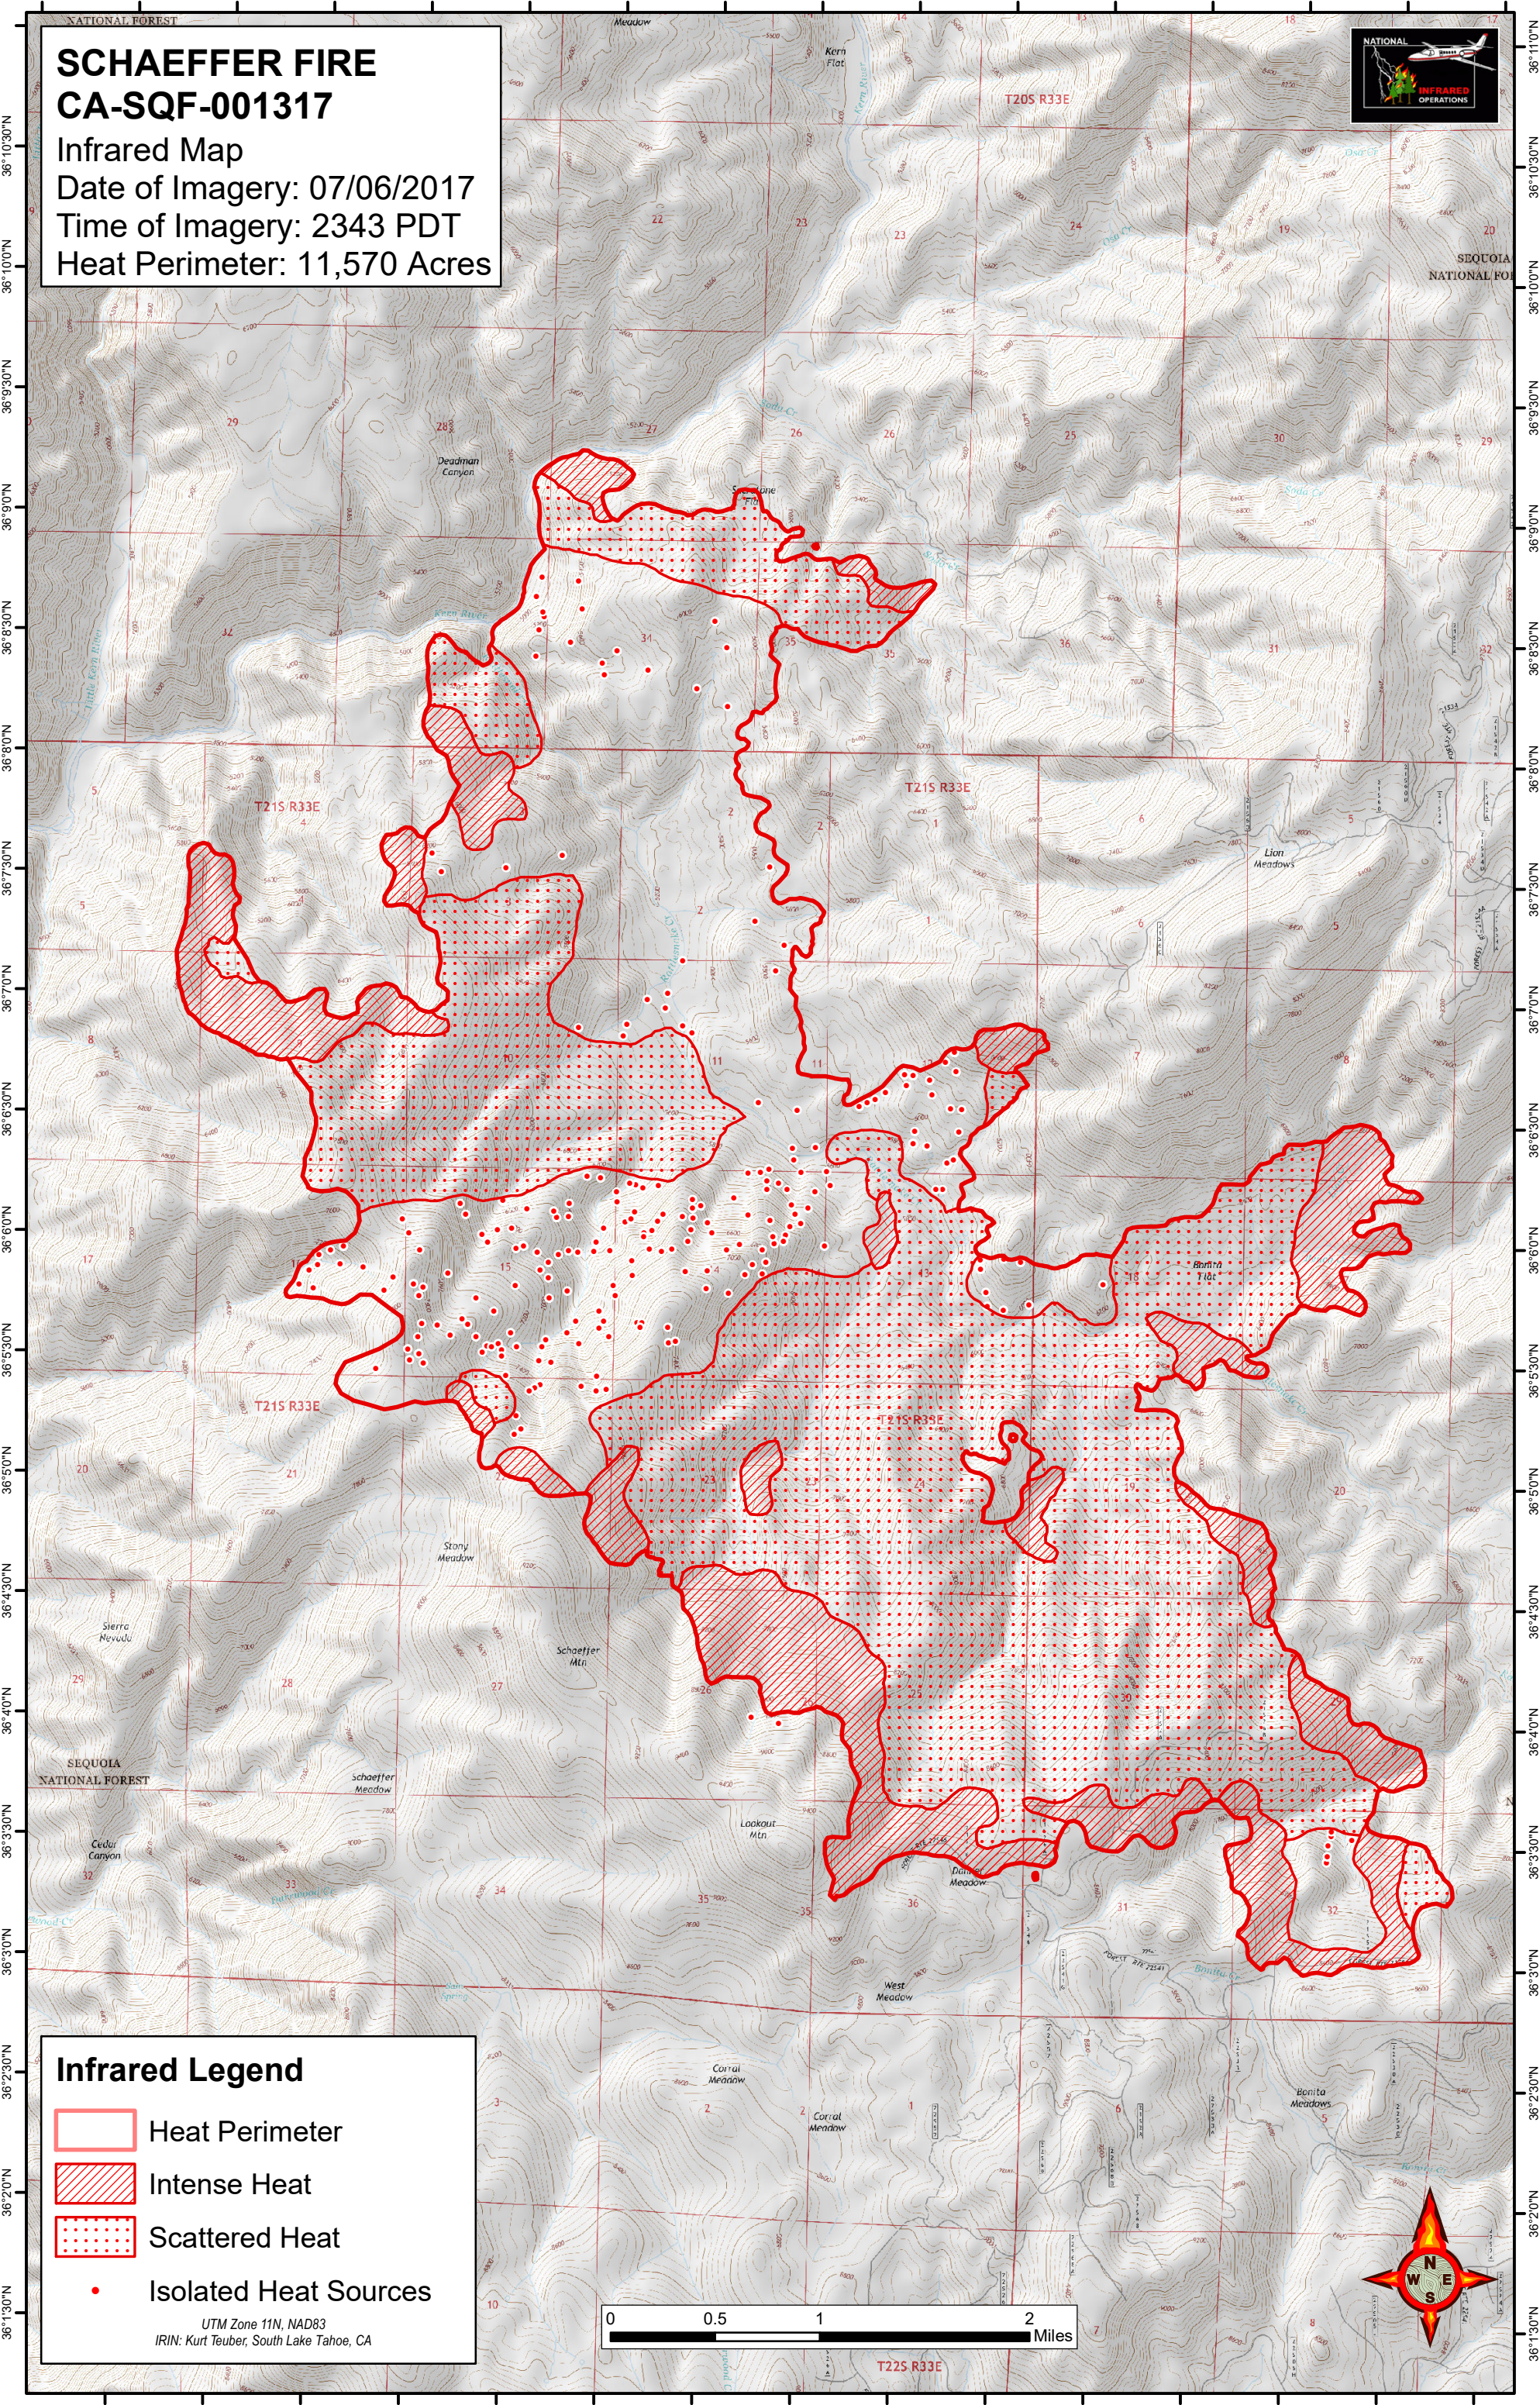

118°26'30"W 118°26'0"W 118°25'30"W 118°25'0"W 118°24'30"W 118°24'0"W 118°23'30"W 118°23'0"W 118°22'30"W 118°22'0"W 118°21'30"W 118°21'0"W 118°20'30"W 118°20'0"W 118°19'30"W 118°19'0"W

**SCHAEFFER FIRE**  
**CA-SQF-001317**  
Infrared Map  
Date of Imagery: 07/06/2017  
Time of Imagery: 2343 PDT  
Heat Perimeter: 11,570 Acres

**Infrared Legend**

-  Heat Perimeter
-  Intense Heat
-  Scattered Heat
-  Isolated Heat Sources

UTM Zone 11N, NAD83  
IRIN: Kurt Teuber, South Lake Tahoe, CA

118°26'0"W 118°25'30"W 118°25'0"W 118°24'30"W 118°24'0"W 118°23'30"W 118°23'0"W 118°22'30"W 118°22'0"W 118°21'30"W 118°21'0"W 118°20'30"W 118°20'0"W 118°19'30"W 118°19'0"W