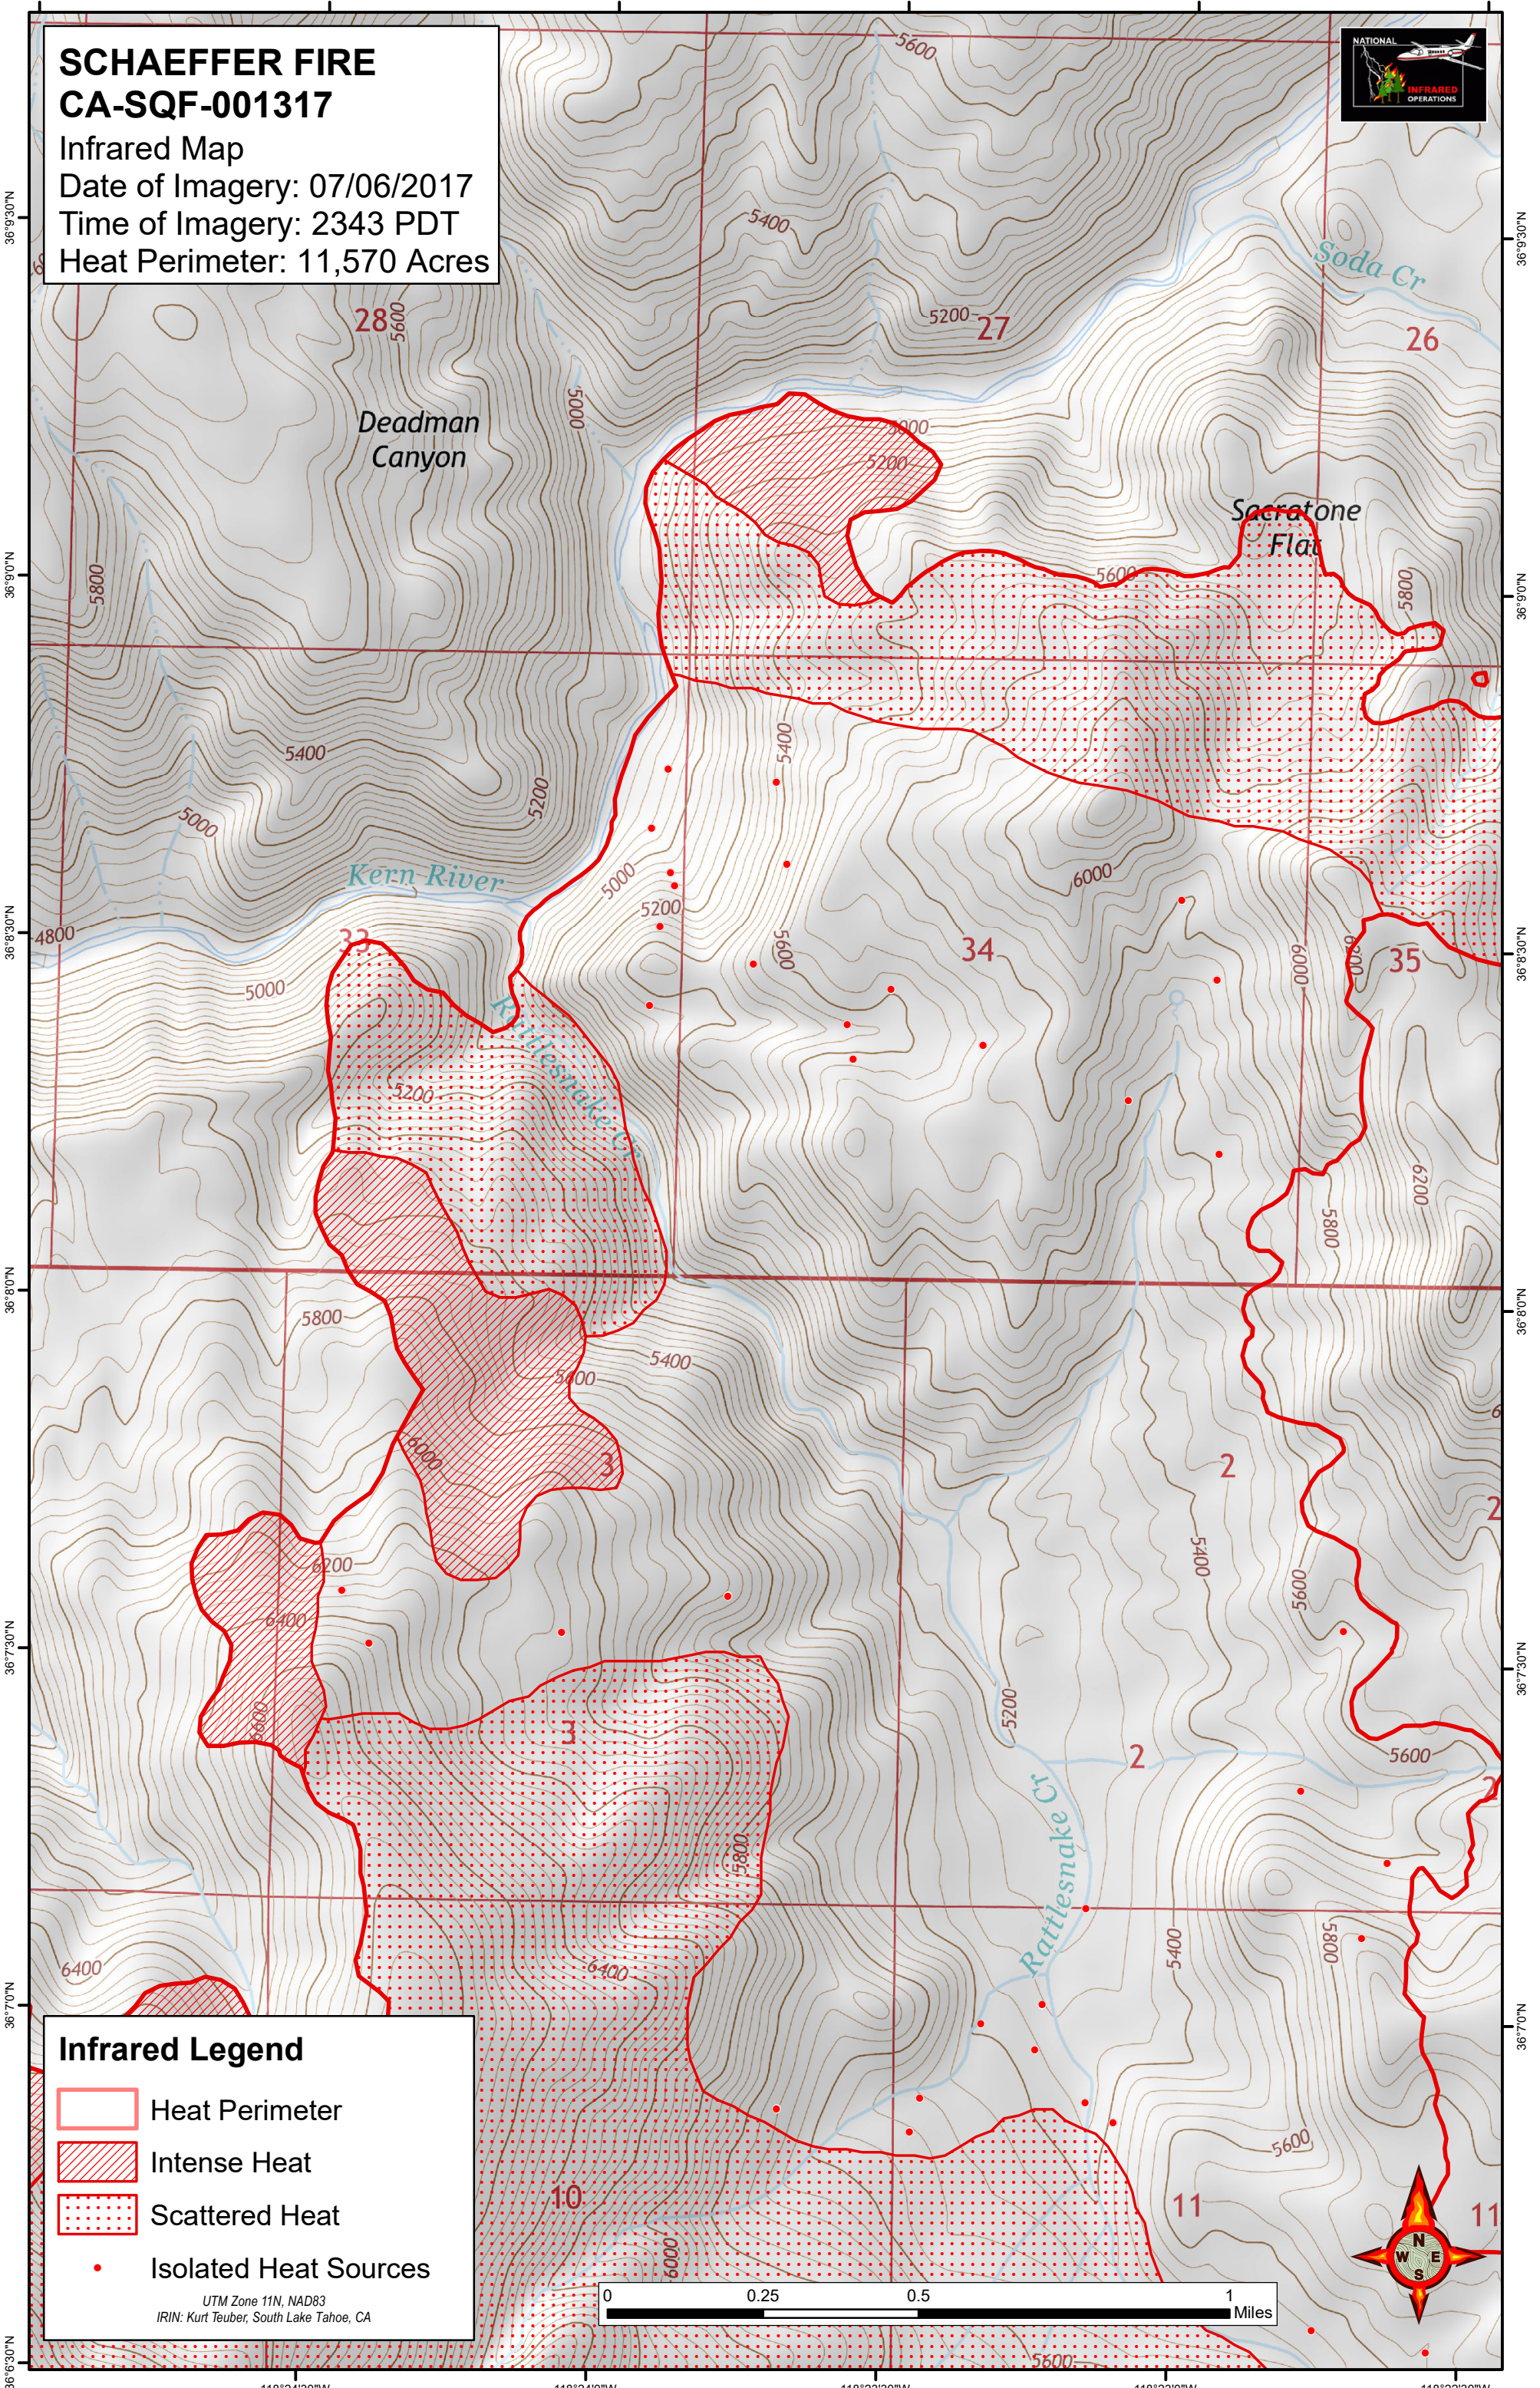

118°25'0"W 118°24'30"W 118°24'0"W 118°23'30"W 118°23'0"W 118°22'30"W

SCHAEFFER FIRE
CA-SQF-001317
Infrared Map
Date of Imagery: 07/06/2017
Time of Imagery: 2343 PDT
Heat Perimeter: 11,570 Acres

Infrared Legend

-  Heat Perimeter
-  Intense Heat
-  Scattered Heat
-  Isolated Heat Sources

UTM Zone 11N, NAD83
IRIN: Kurt Teuber, South Lake Tahoe, CA

118°24'30"W 118°24'0"W 118°23'30"W 118°23'0"W 118°22'30"W