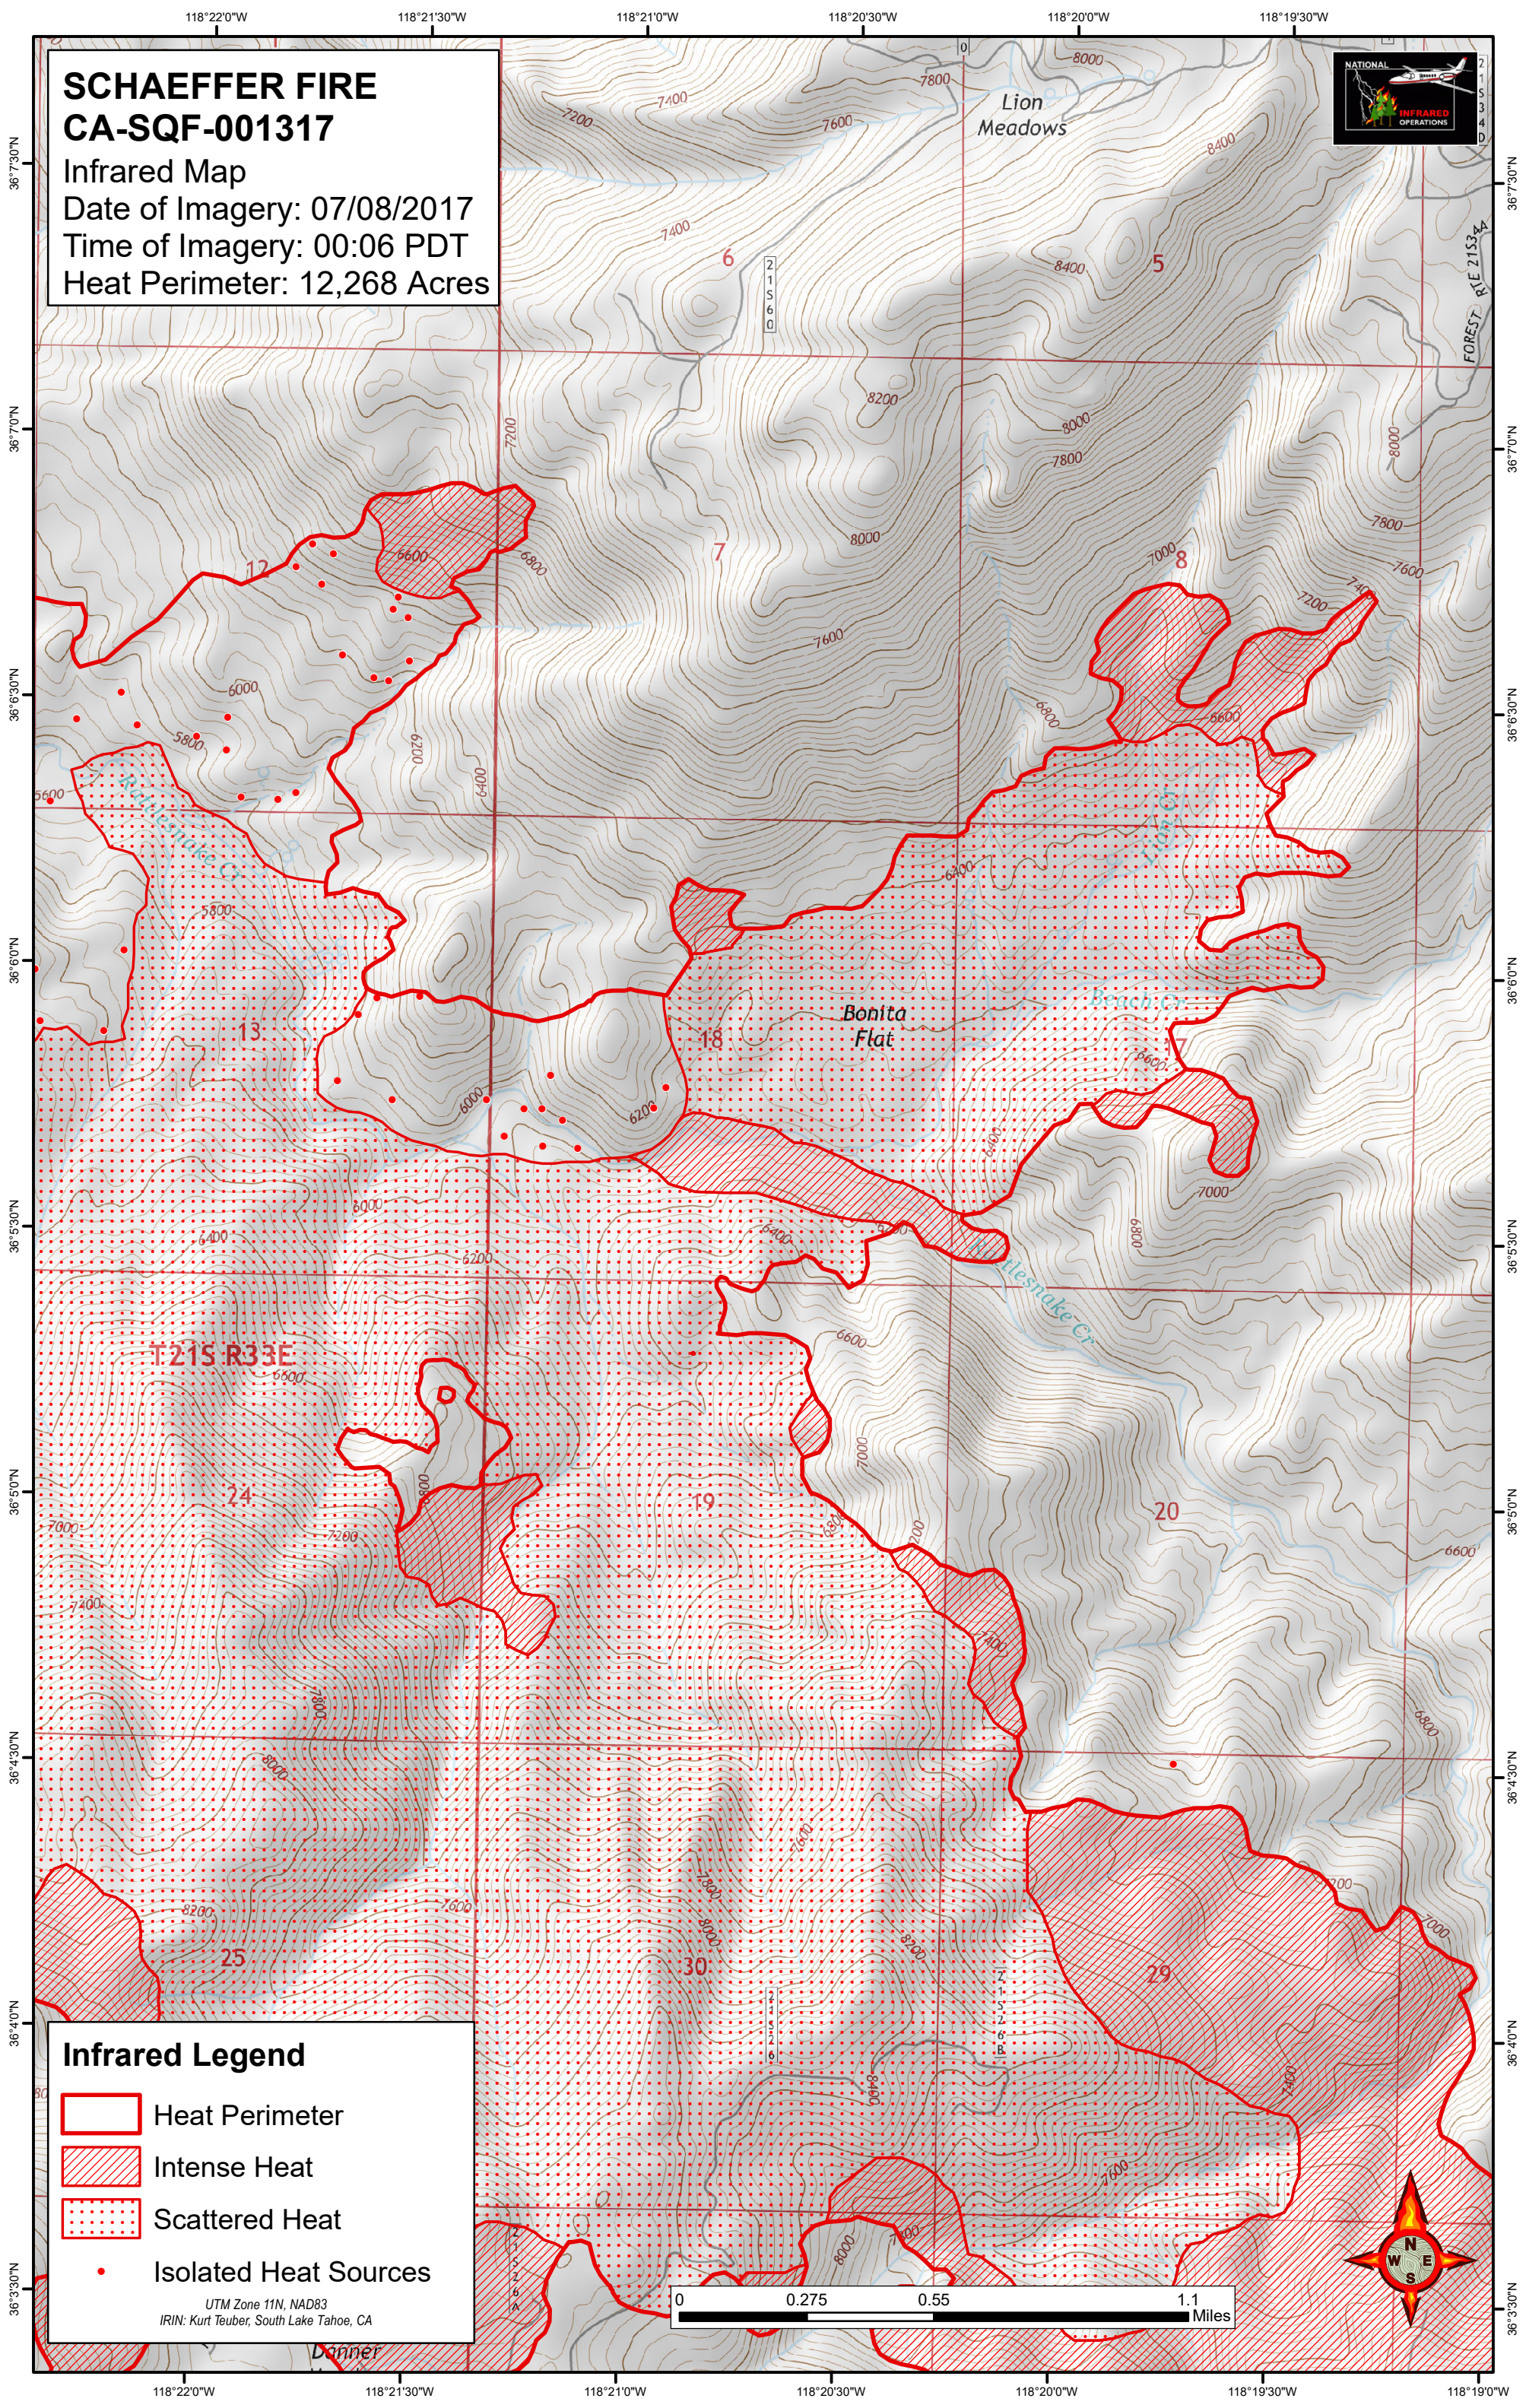

SCHAEFFER FIRE
CA-SQF-001317
 Infrared Map
 Date of Imagery: 07/08/2017
 Time of Imagery: 00:06 PDT
 Heat Perimeter: 12,268 Acres

Infrared Legend

- Heat Perimeter
- Intense Heat
- Scattered Heat
- Isolated Heat Sources

UTM Zone 11N, NAD83
 IRIN: Kurt Teuber, South Lake Tahoe, CA