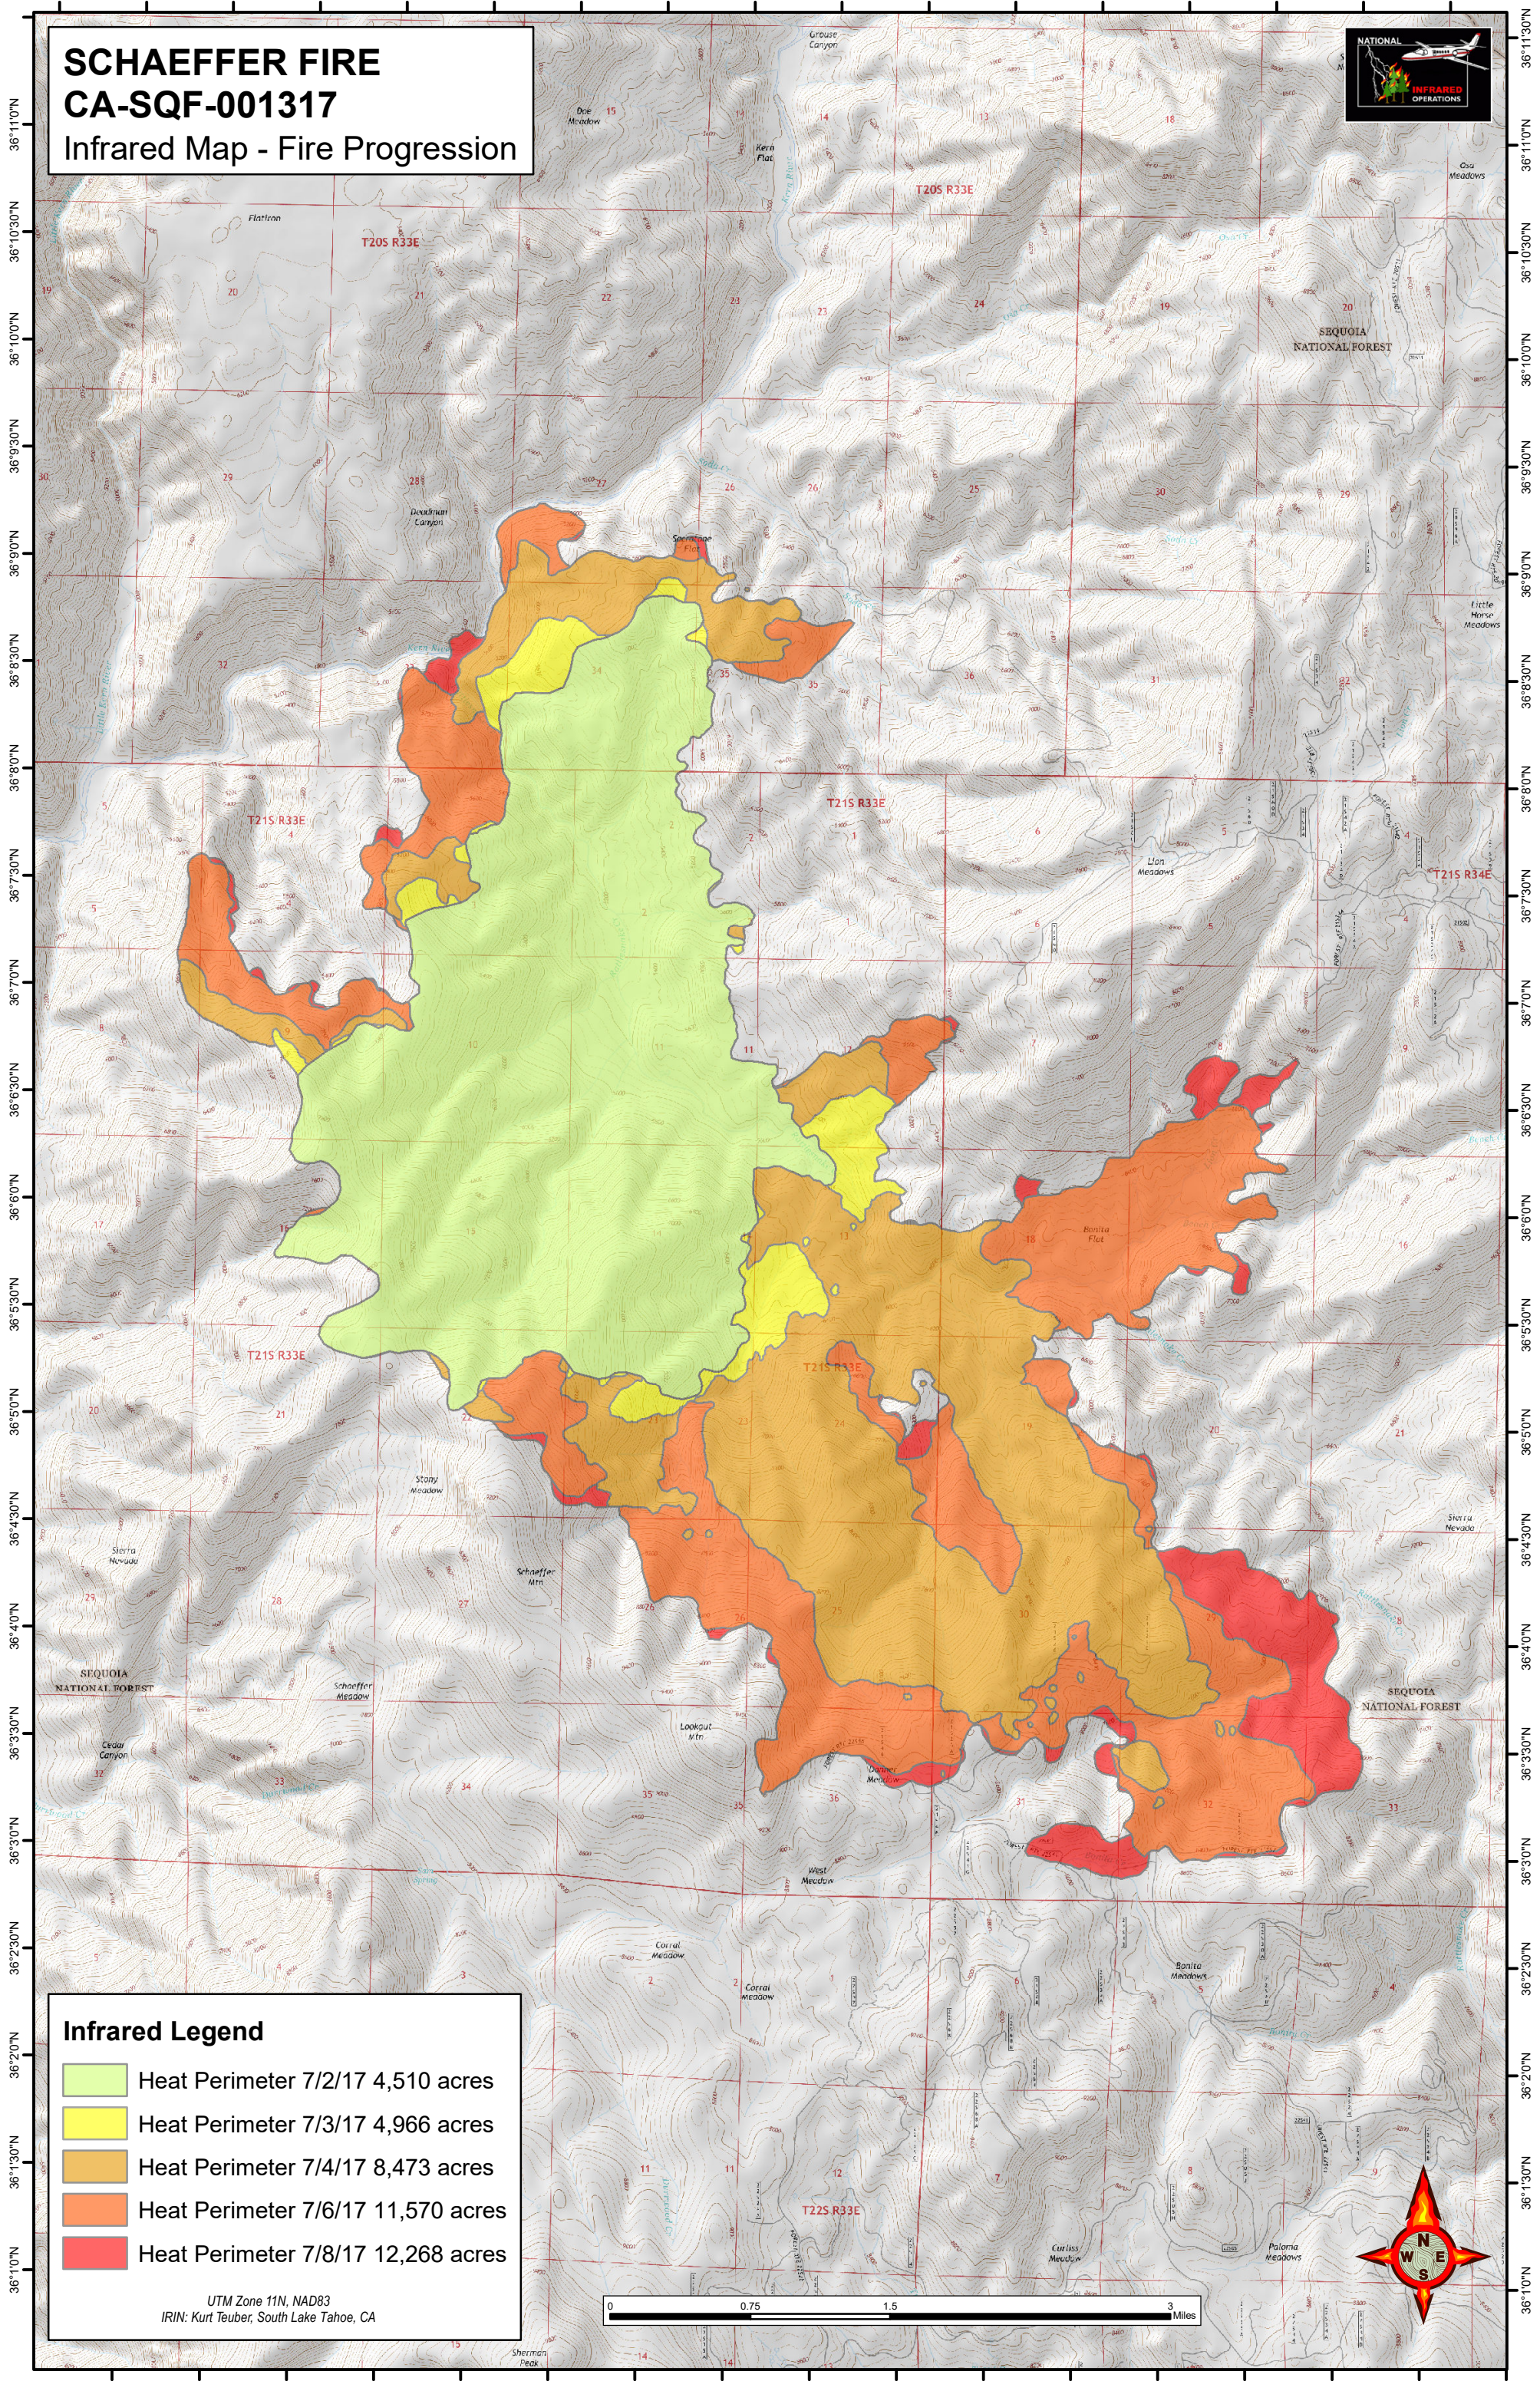

118°26'30"W 118°26'0"W 118°25'30"W 118°25'0"W 118°24'30"W 118°24'0"W 118°23'30"W 118°23'0"W 118°22'30"W 118°22'0"W 118°21'30"W 118°21'0"W 118°20'30"W 118°20'0"W 118°19'30"W 118°19'0"W 118°18'30"W

SCHAEFFER FIRE CA-SQF-001317 Infrared Map - Fire Progression

Infrared Legend

	Heat Perimeter 7/2/17 4,510 acres
	Heat Perimeter 7/3/17 4,966 acres
	Heat Perimeter 7/4/17 8,473 acres
	Heat Perimeter 7/6/17 11,570 acres
	Heat Perimeter 7/8/17 12,268 acres

UTM Zone 11N, NAD83
IRIN: Kurt Teuber, South Lake Tahoe, CA

118°26'0"W 118°25'30"W 118°25'0"W 118°24'30"W 118°24'0"W 118°23'30"W 118°23'0"W 118°22'30"W 118°22'0"W 118°21'30"W 118°21'0"W 118°20'30"W 118°20'0"W 118°19'30"W 118°19'0"W 118°18'30"W