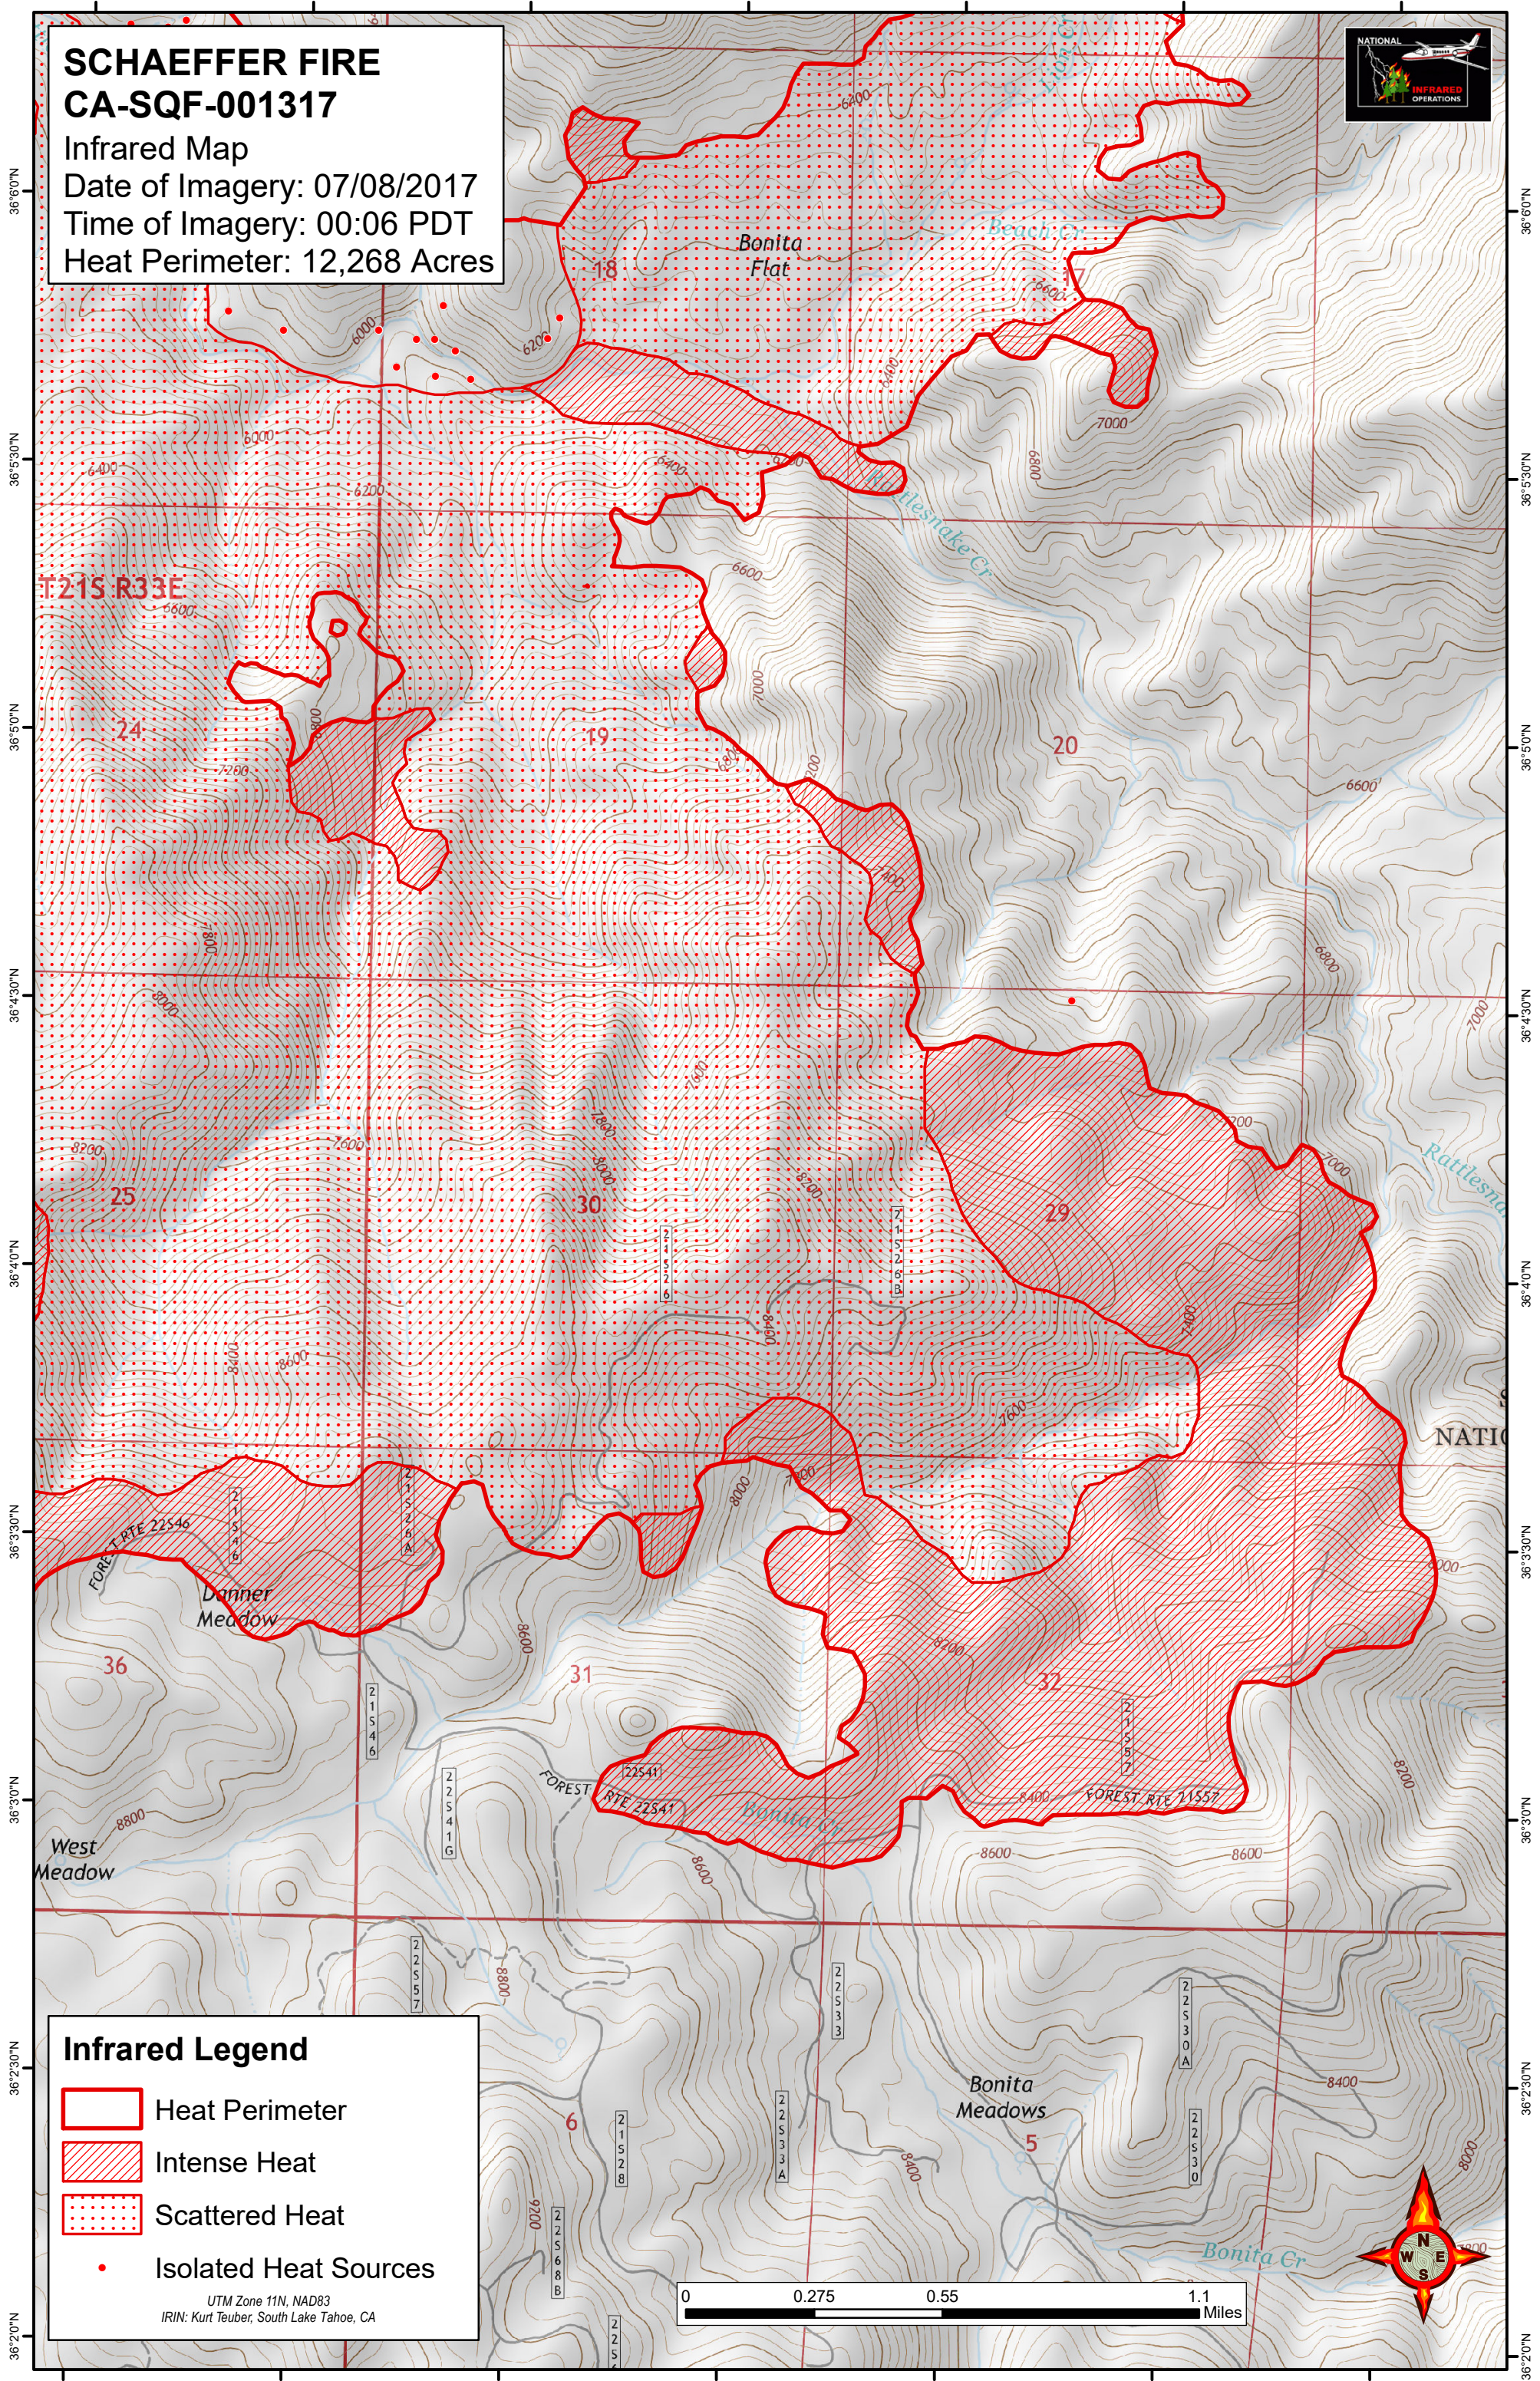

118°22'0"W 118°21'30"W 118°21'0"W 118°20'30"W 118°20'0"W 118°19'30"W 118°19'0"W

**SCHAEFFER FIRE**  
**CA-SQF-001317**  
Infrared Map  
Date of Imagery: 07/08/2017  
Time of Imagery: 00:06 PDT  
Heat Perimeter: 12,268 Acres

T215 R33E

FOREST RTE 22546  
Danner Meadow

West Meadow

**Infrared Legend**

-  Heat Perimeter
-  Intense Heat
-  Scattered Heat
-  Isolated Heat Sources

UTM Zone 11N, NAD83  
IRIN: Kurt Teuber, South Lake Tahoe, CA

118°22'0"W 118°21'30"W 118°21'0"W 118°20'30"W 118°20'0"W 118°19'30"W 118°19'0"W