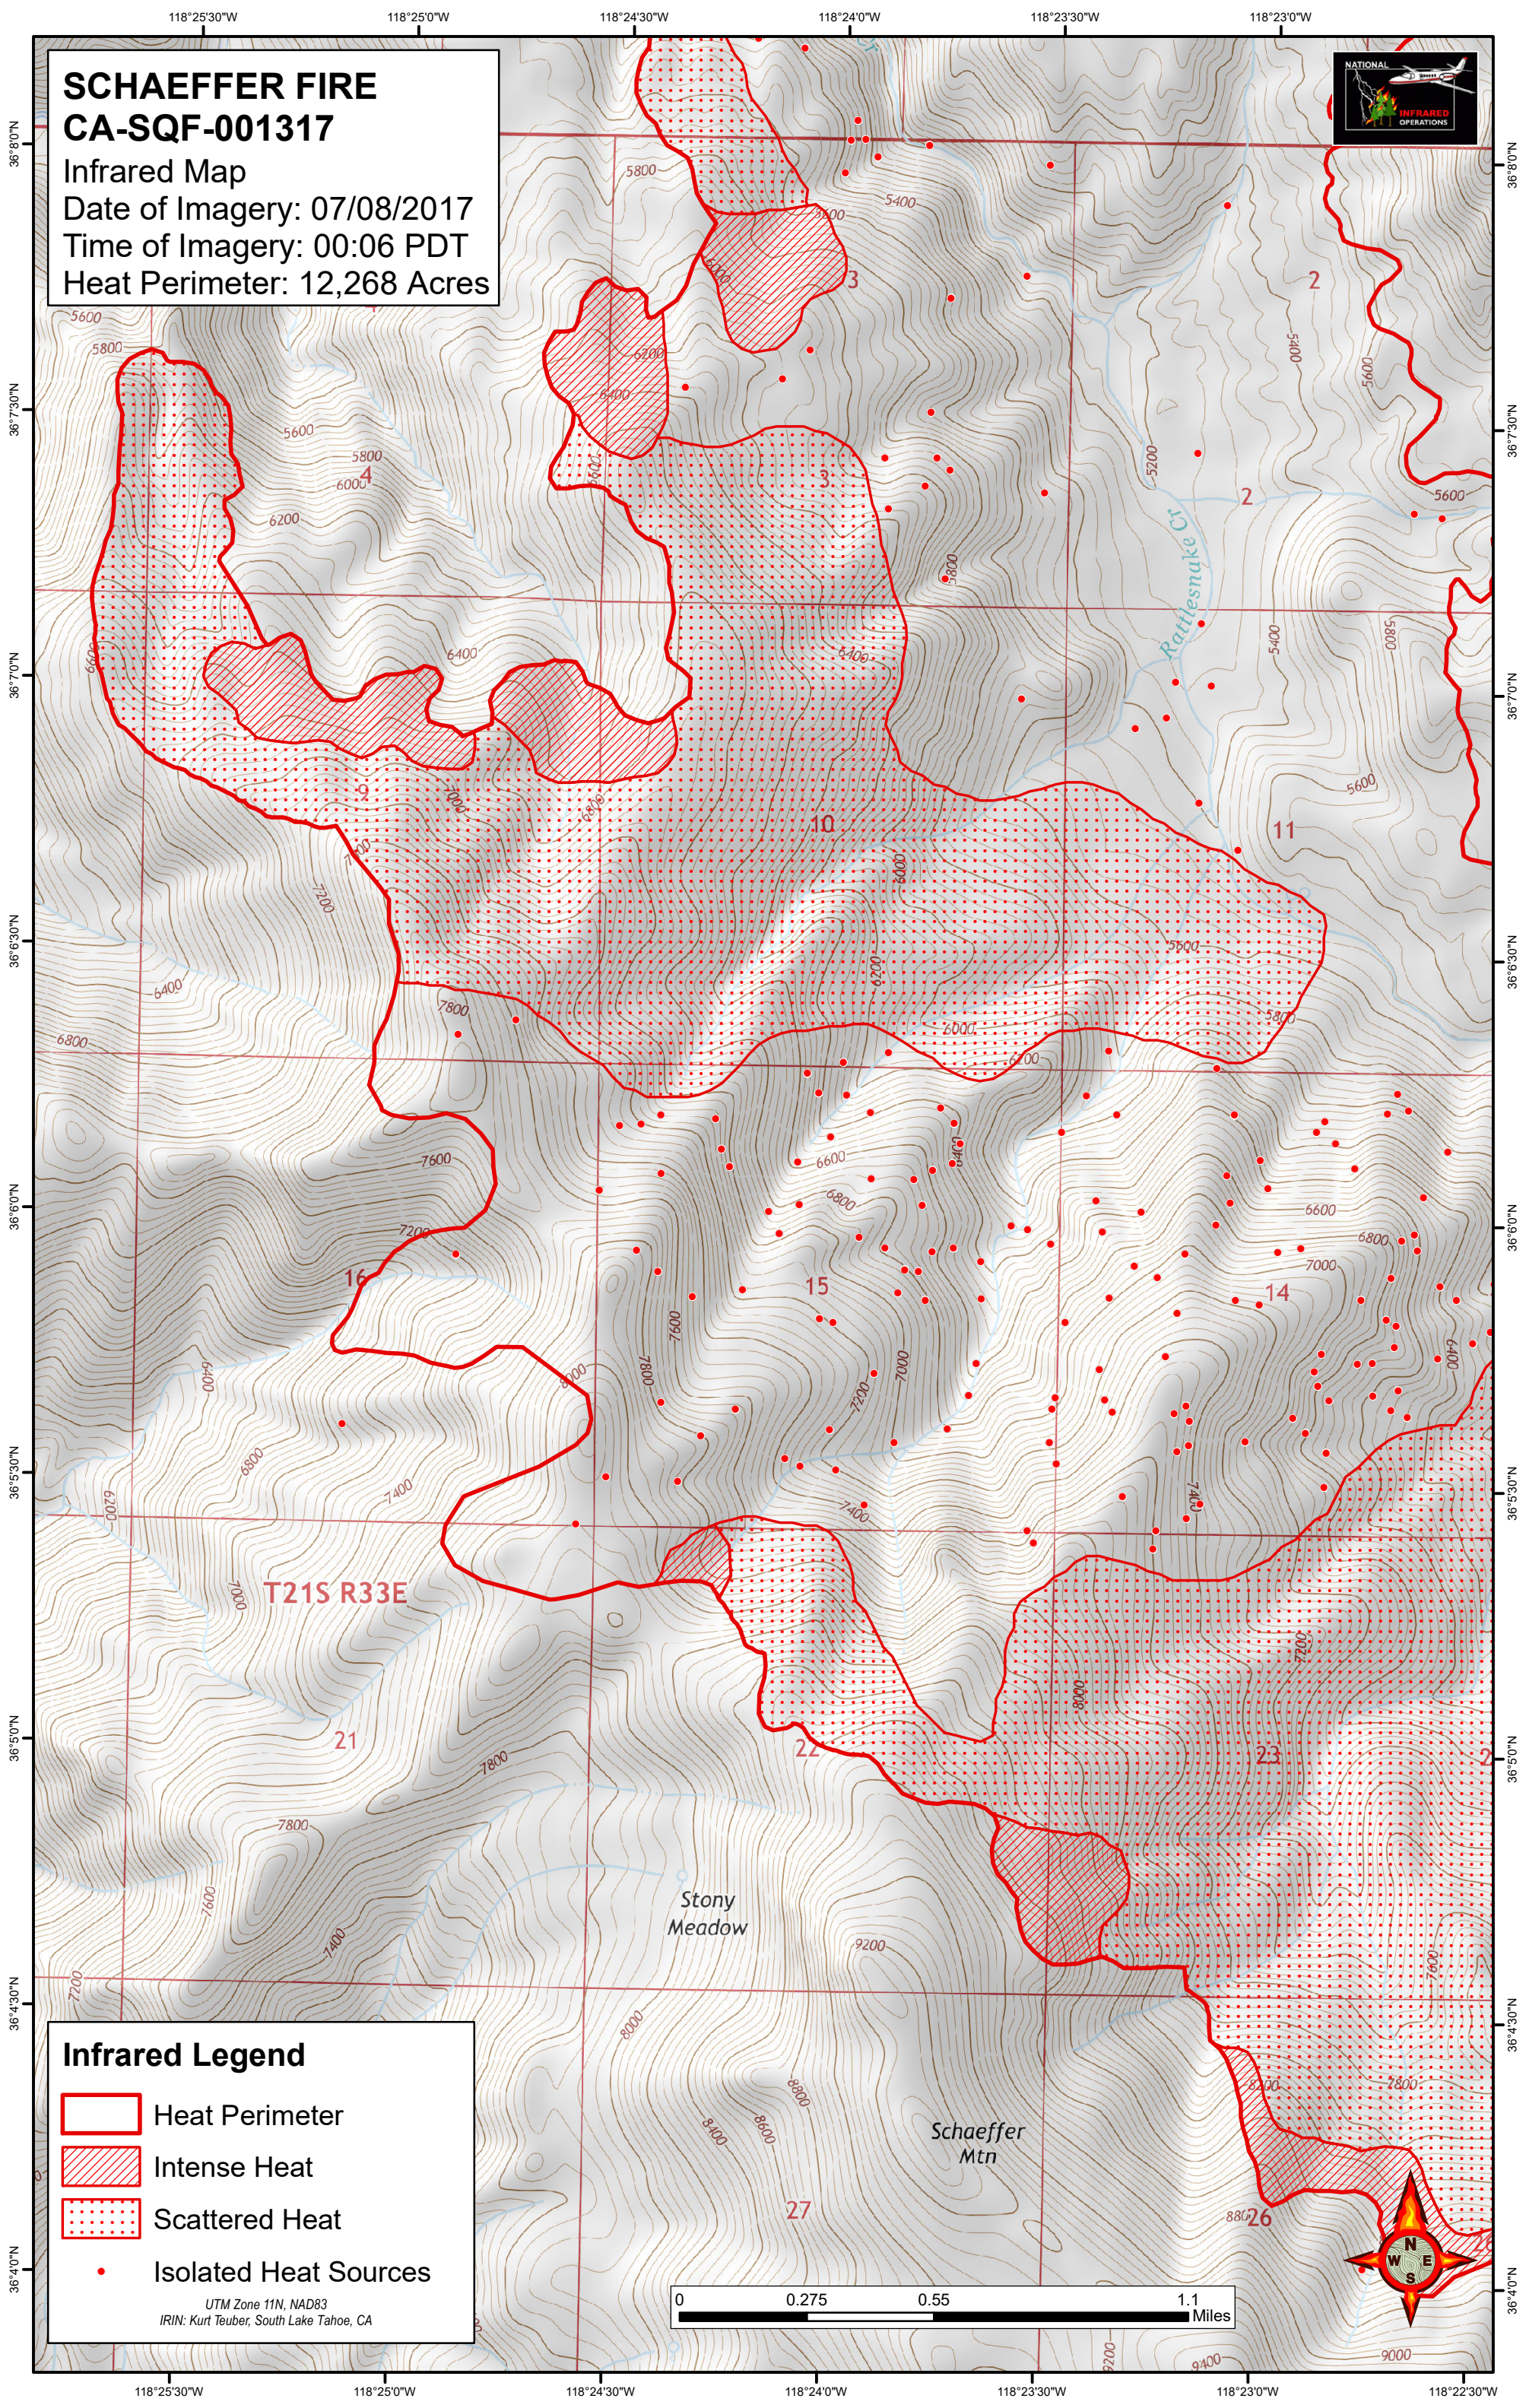

**SCHAEFFER FIRE**  
**CA-SQF-001317**  
 Infrared Map  
 Date of Imagery: 07/08/2017  
 Time of Imagery: 00:06 PDT  
 Heat Perimeter: 12,268 Acres

**Infrared Legend**

-  Heat Perimeter
-  Intense Heat
-  Scattered Heat
-  Isolated Heat Sources

UTM Zone 11N, NAD83  
 IRIN: Kurt Teuber, South Lake Tahoe, CA