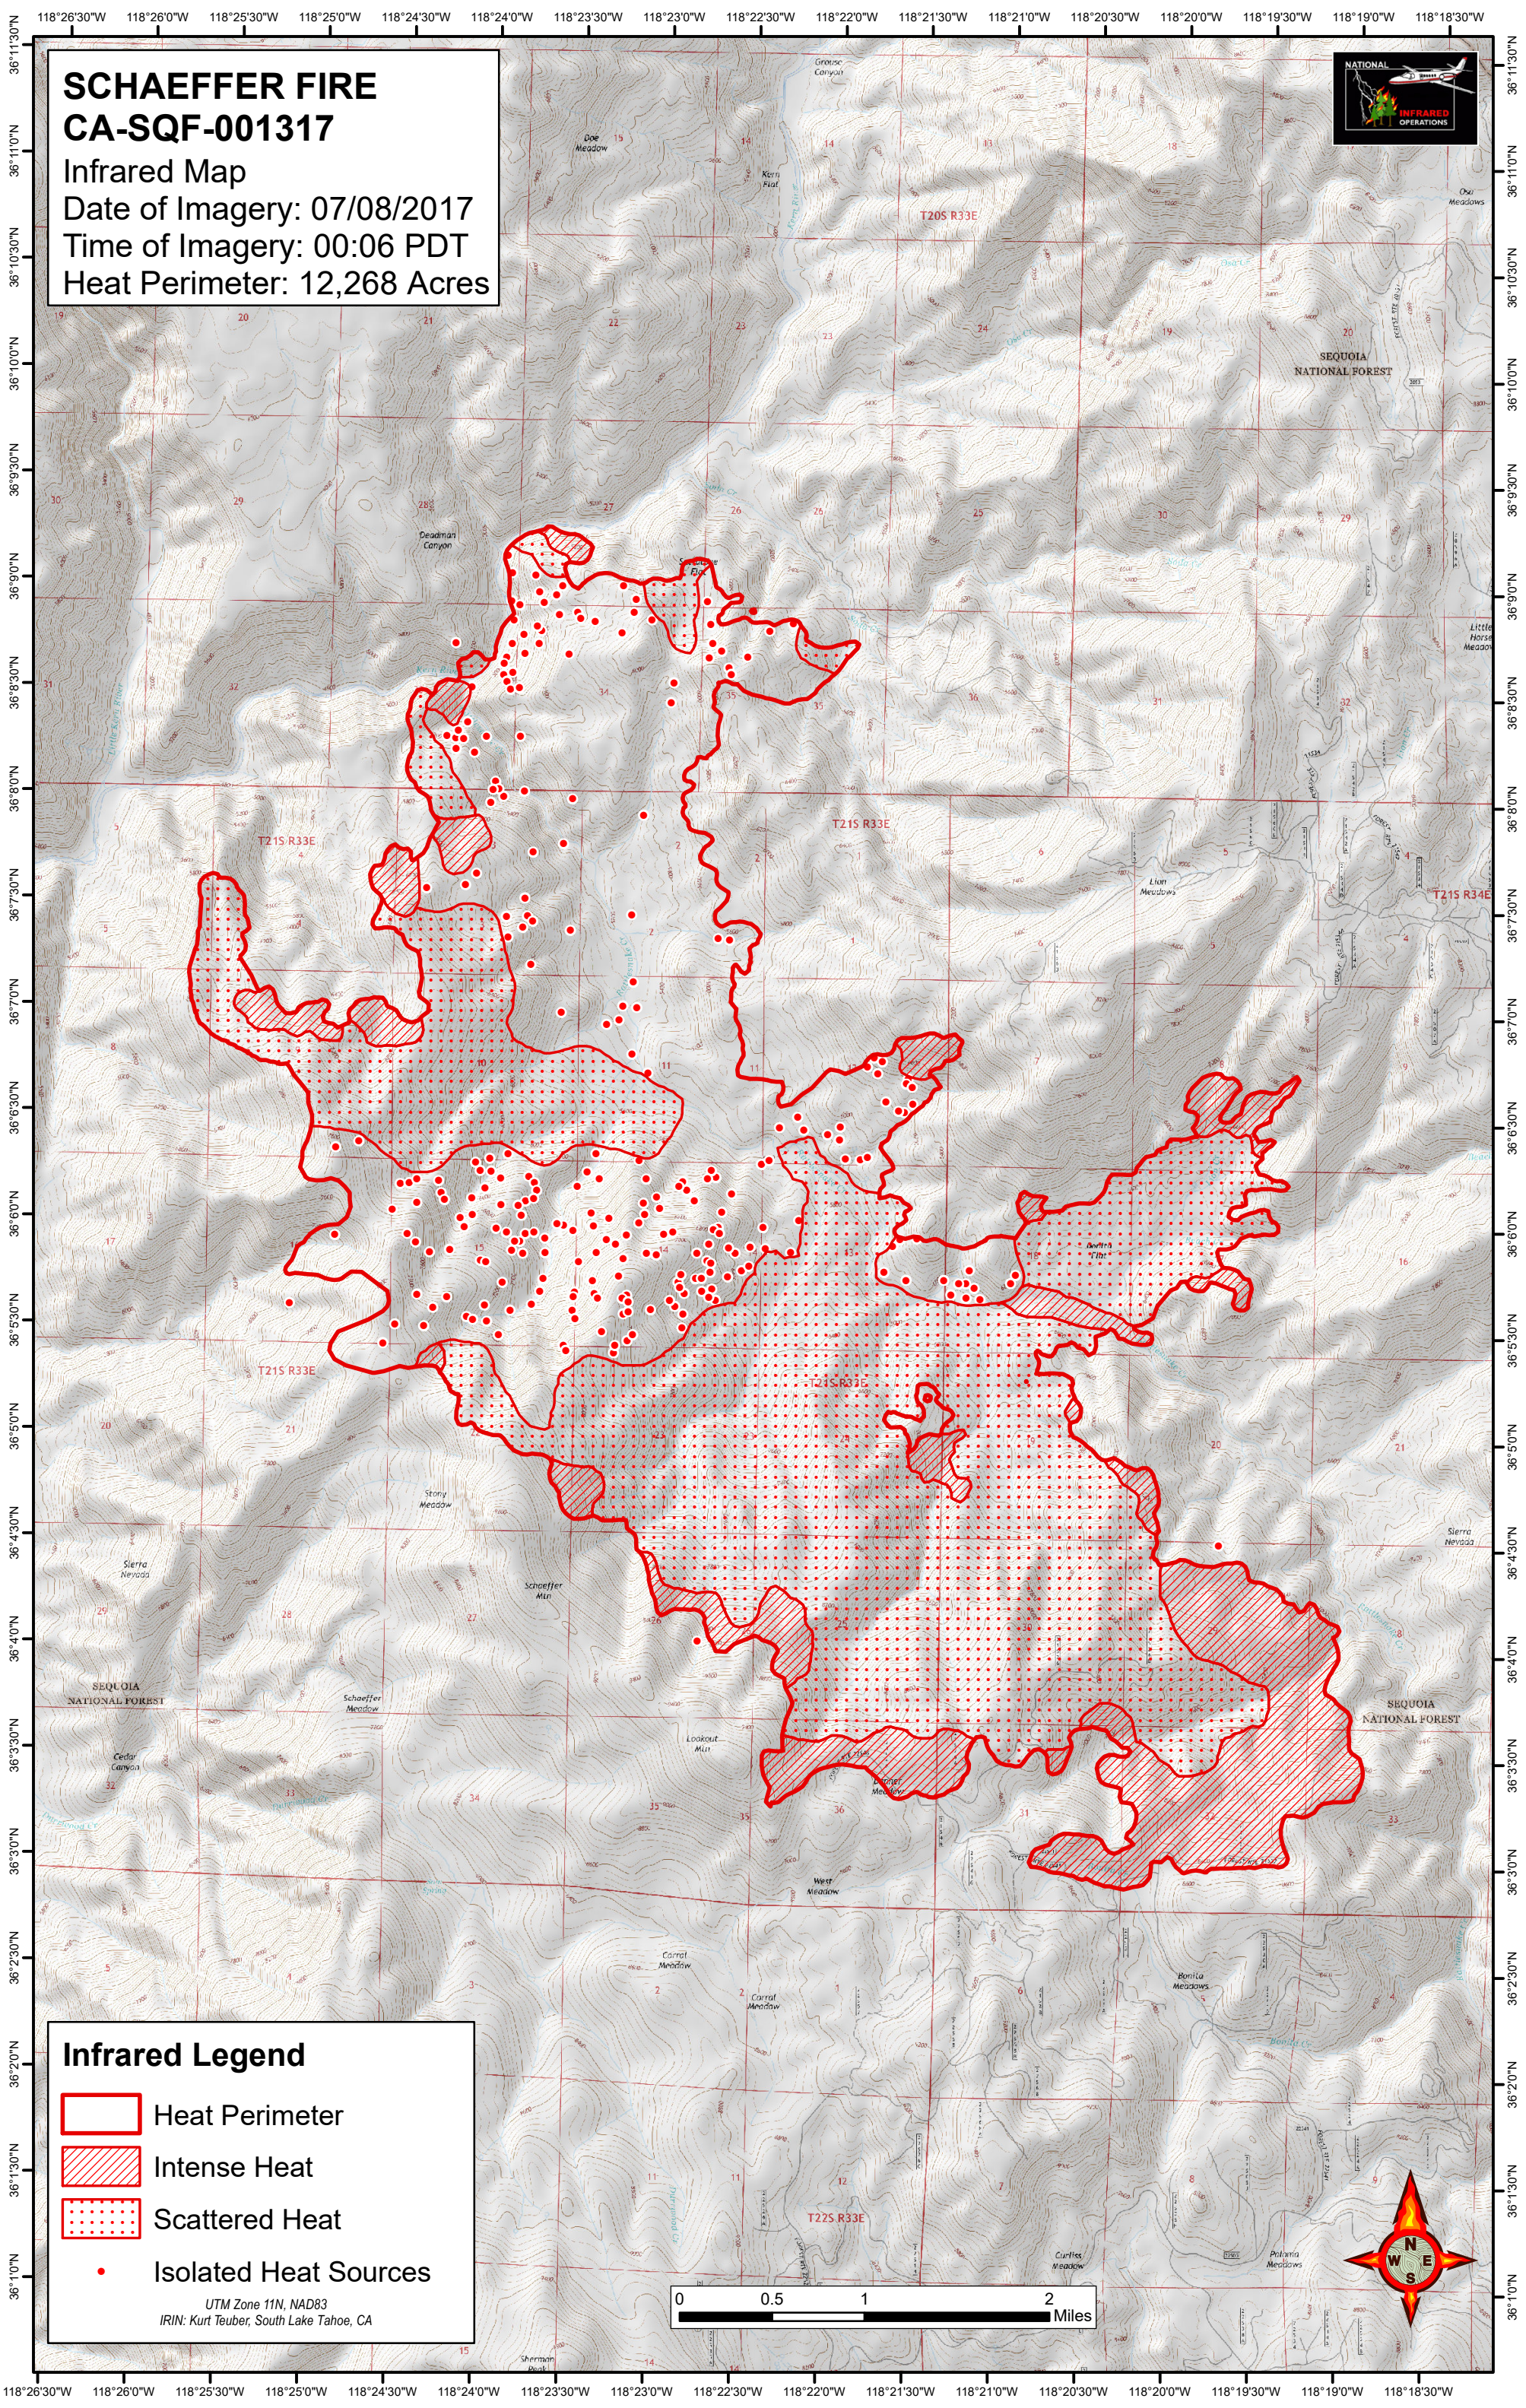

SCHAEFFER FIRE CA-SQF-001317

Infrared Map

Date of Imagery: 07/08/2017

Time of Imagery: 00:06 PDT

Heat Perimeter: 12,268 Acres

Infrared Legend

 Heat Perimeter

 Intense Heat

 Scattered Heat

 Isolated Heat Sources

UTM Zone 11N, NAD83
IRIN: Kurt Teuber, South Lake Tahoe, CA