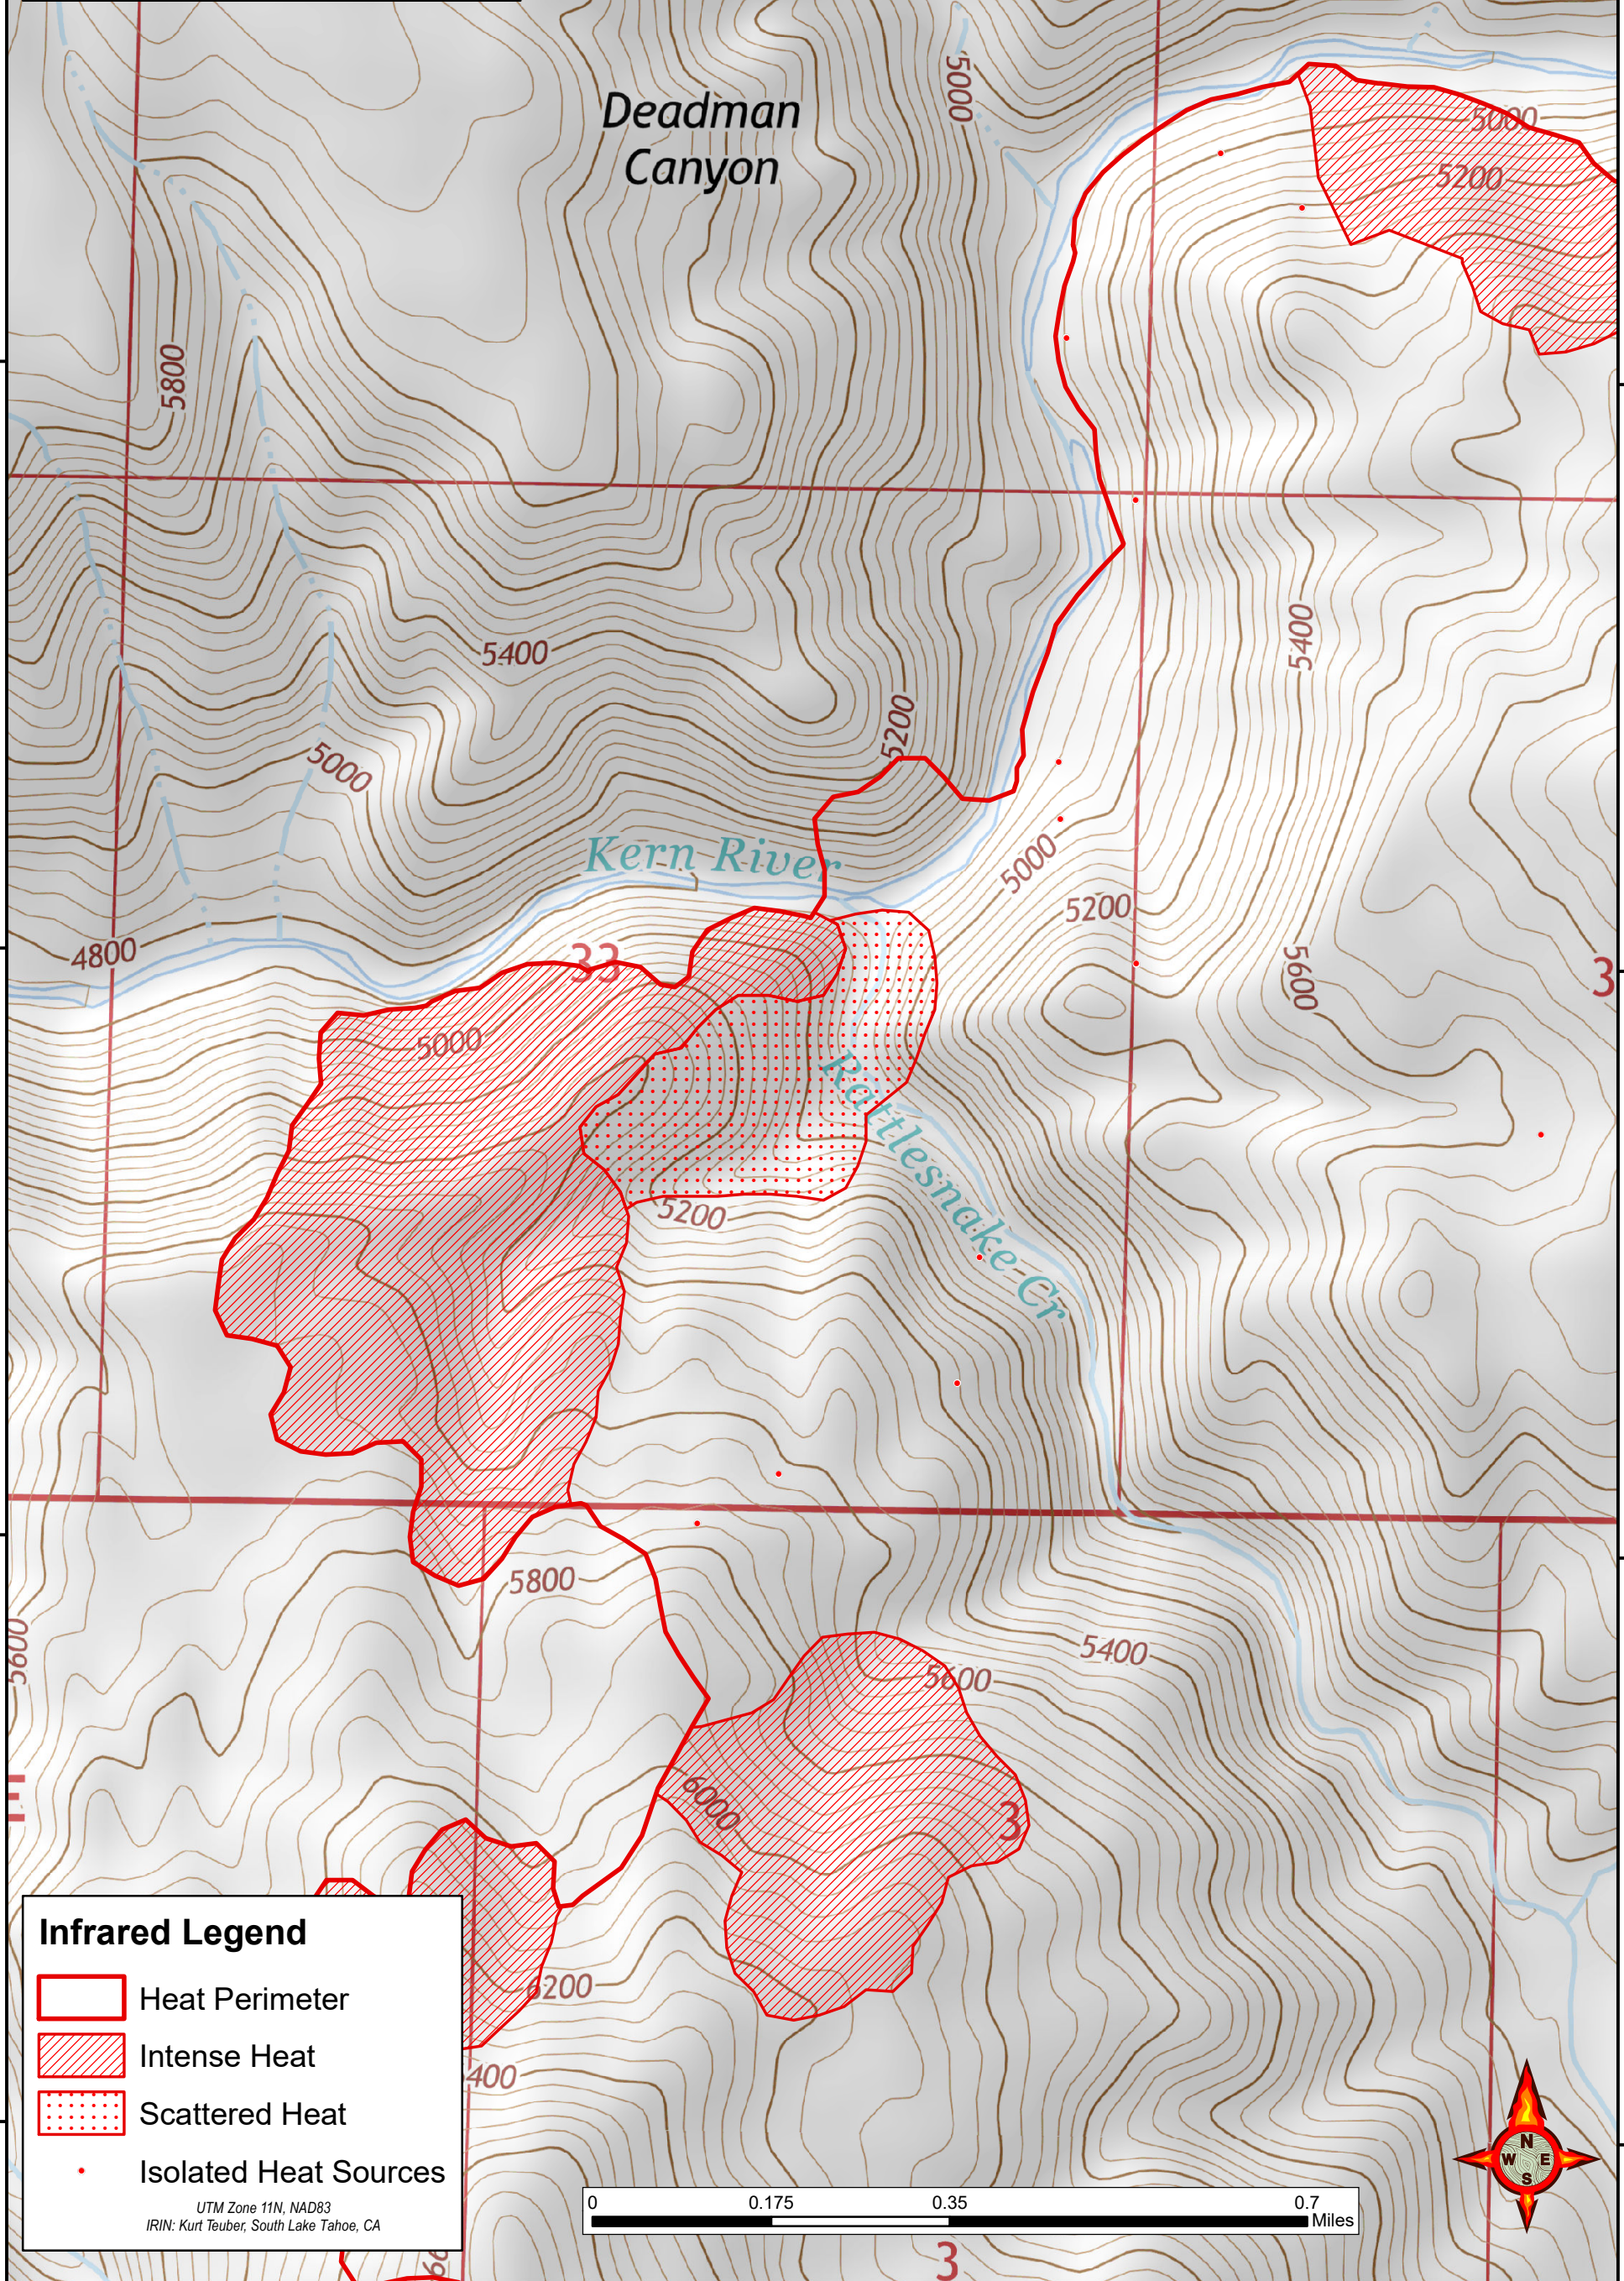

118°25'0"W

118°24'30"W

118°24'0"W

118°23'30"W

36°9'30"N

36°9'30"N

36°9'0"N

36°9'0"N

36°8'30"N

36°8'30"N

36°8'0"N

36°8'0"N

36°7'30"N

36°7'30"N

SCHAEFFER FIRE
CA-SQF-001317
 Infrared Map
 Date of Imagery: 07/08/2017
 Time of Imagery: 23:55 PDT
 Heat Perimeter: 14,342 Acres

Infrared Legend

- Heat Perimeter
- Intense Heat
- Scattered Heat
- Isolated Heat Sources

UTM Zone 11N, NAD83
 IRIN: Kurt Teuber, South Lake Tahoe, CA

118°25'0"W

118°24'30"W

118°24'0"W

118°23'30"W