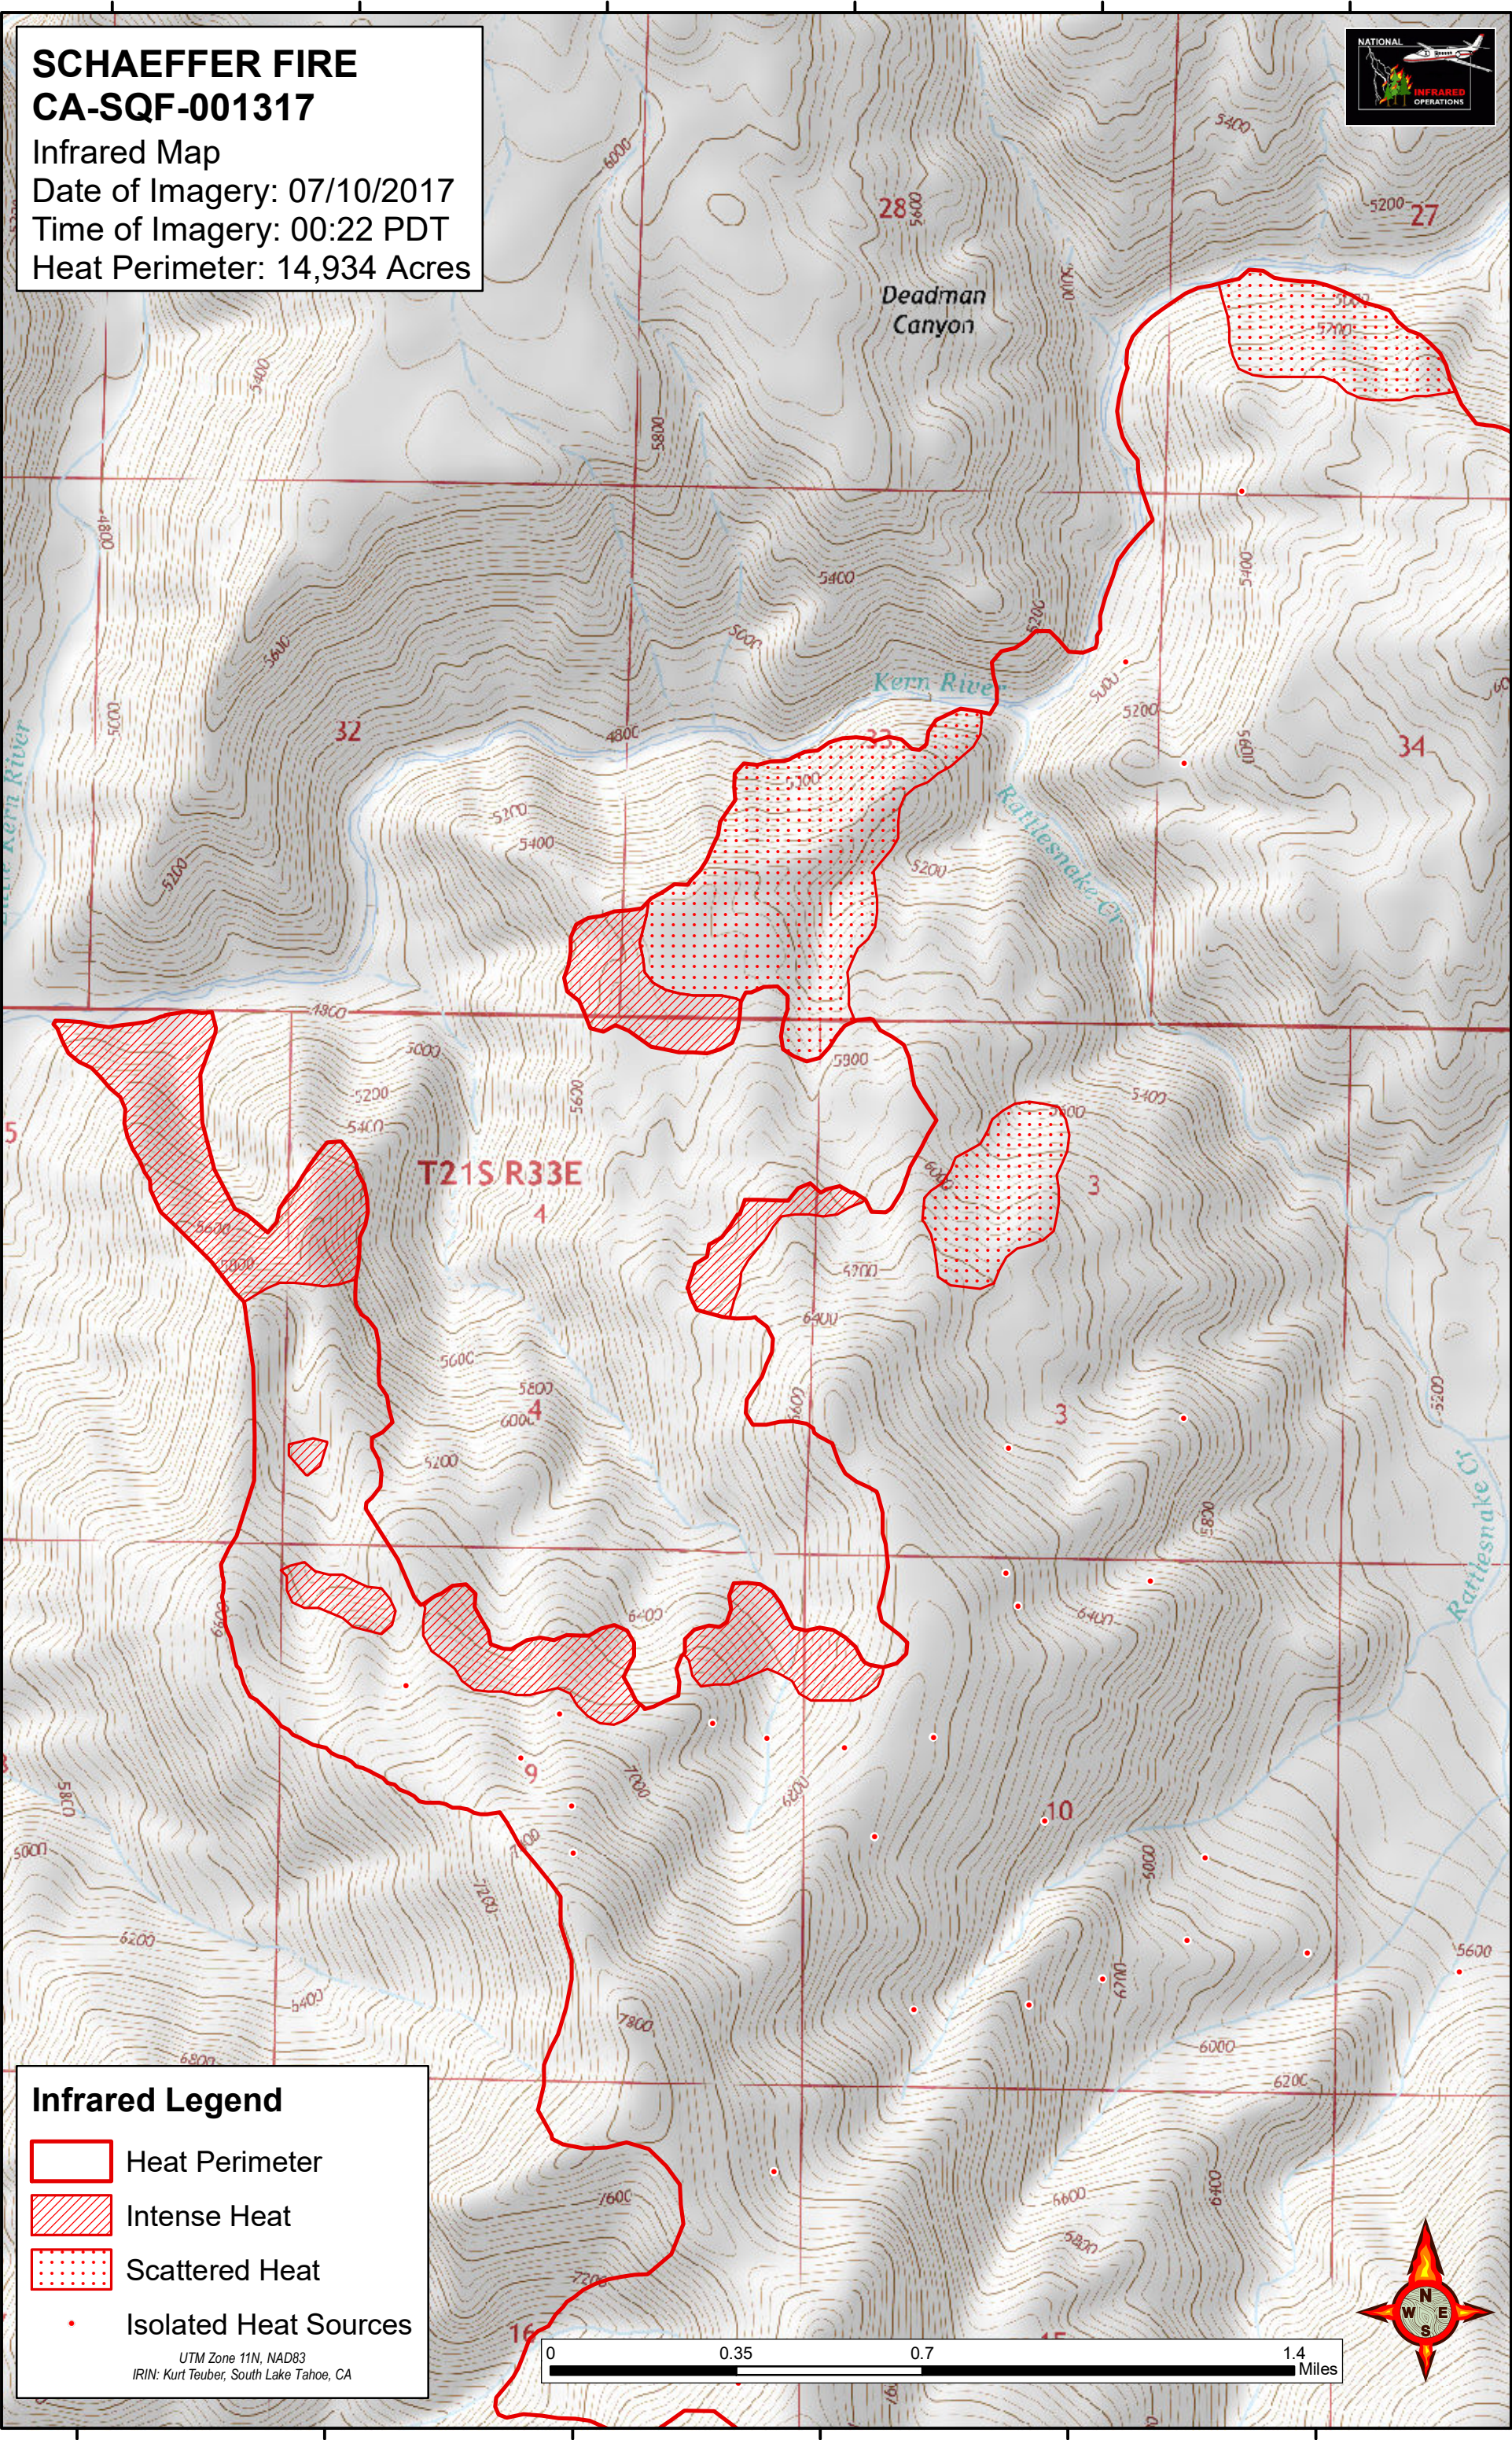

SCHAEFFER FIRE
CA-SQF-001317
 Infrared Map
 Date of Imagery: 07/10/2017
 Time of Imagery: 00:22 PDT
 Heat Perimeter: 14,934 Acres

Infrared Legend

-  Heat Perimeter
-  Intense Heat
-  Scattered Heat
-  Isolated Heat Sources

UTM Zone 11N, NAD83
 IRIN: Kurt Teuber, South Lake Tahoe, CA