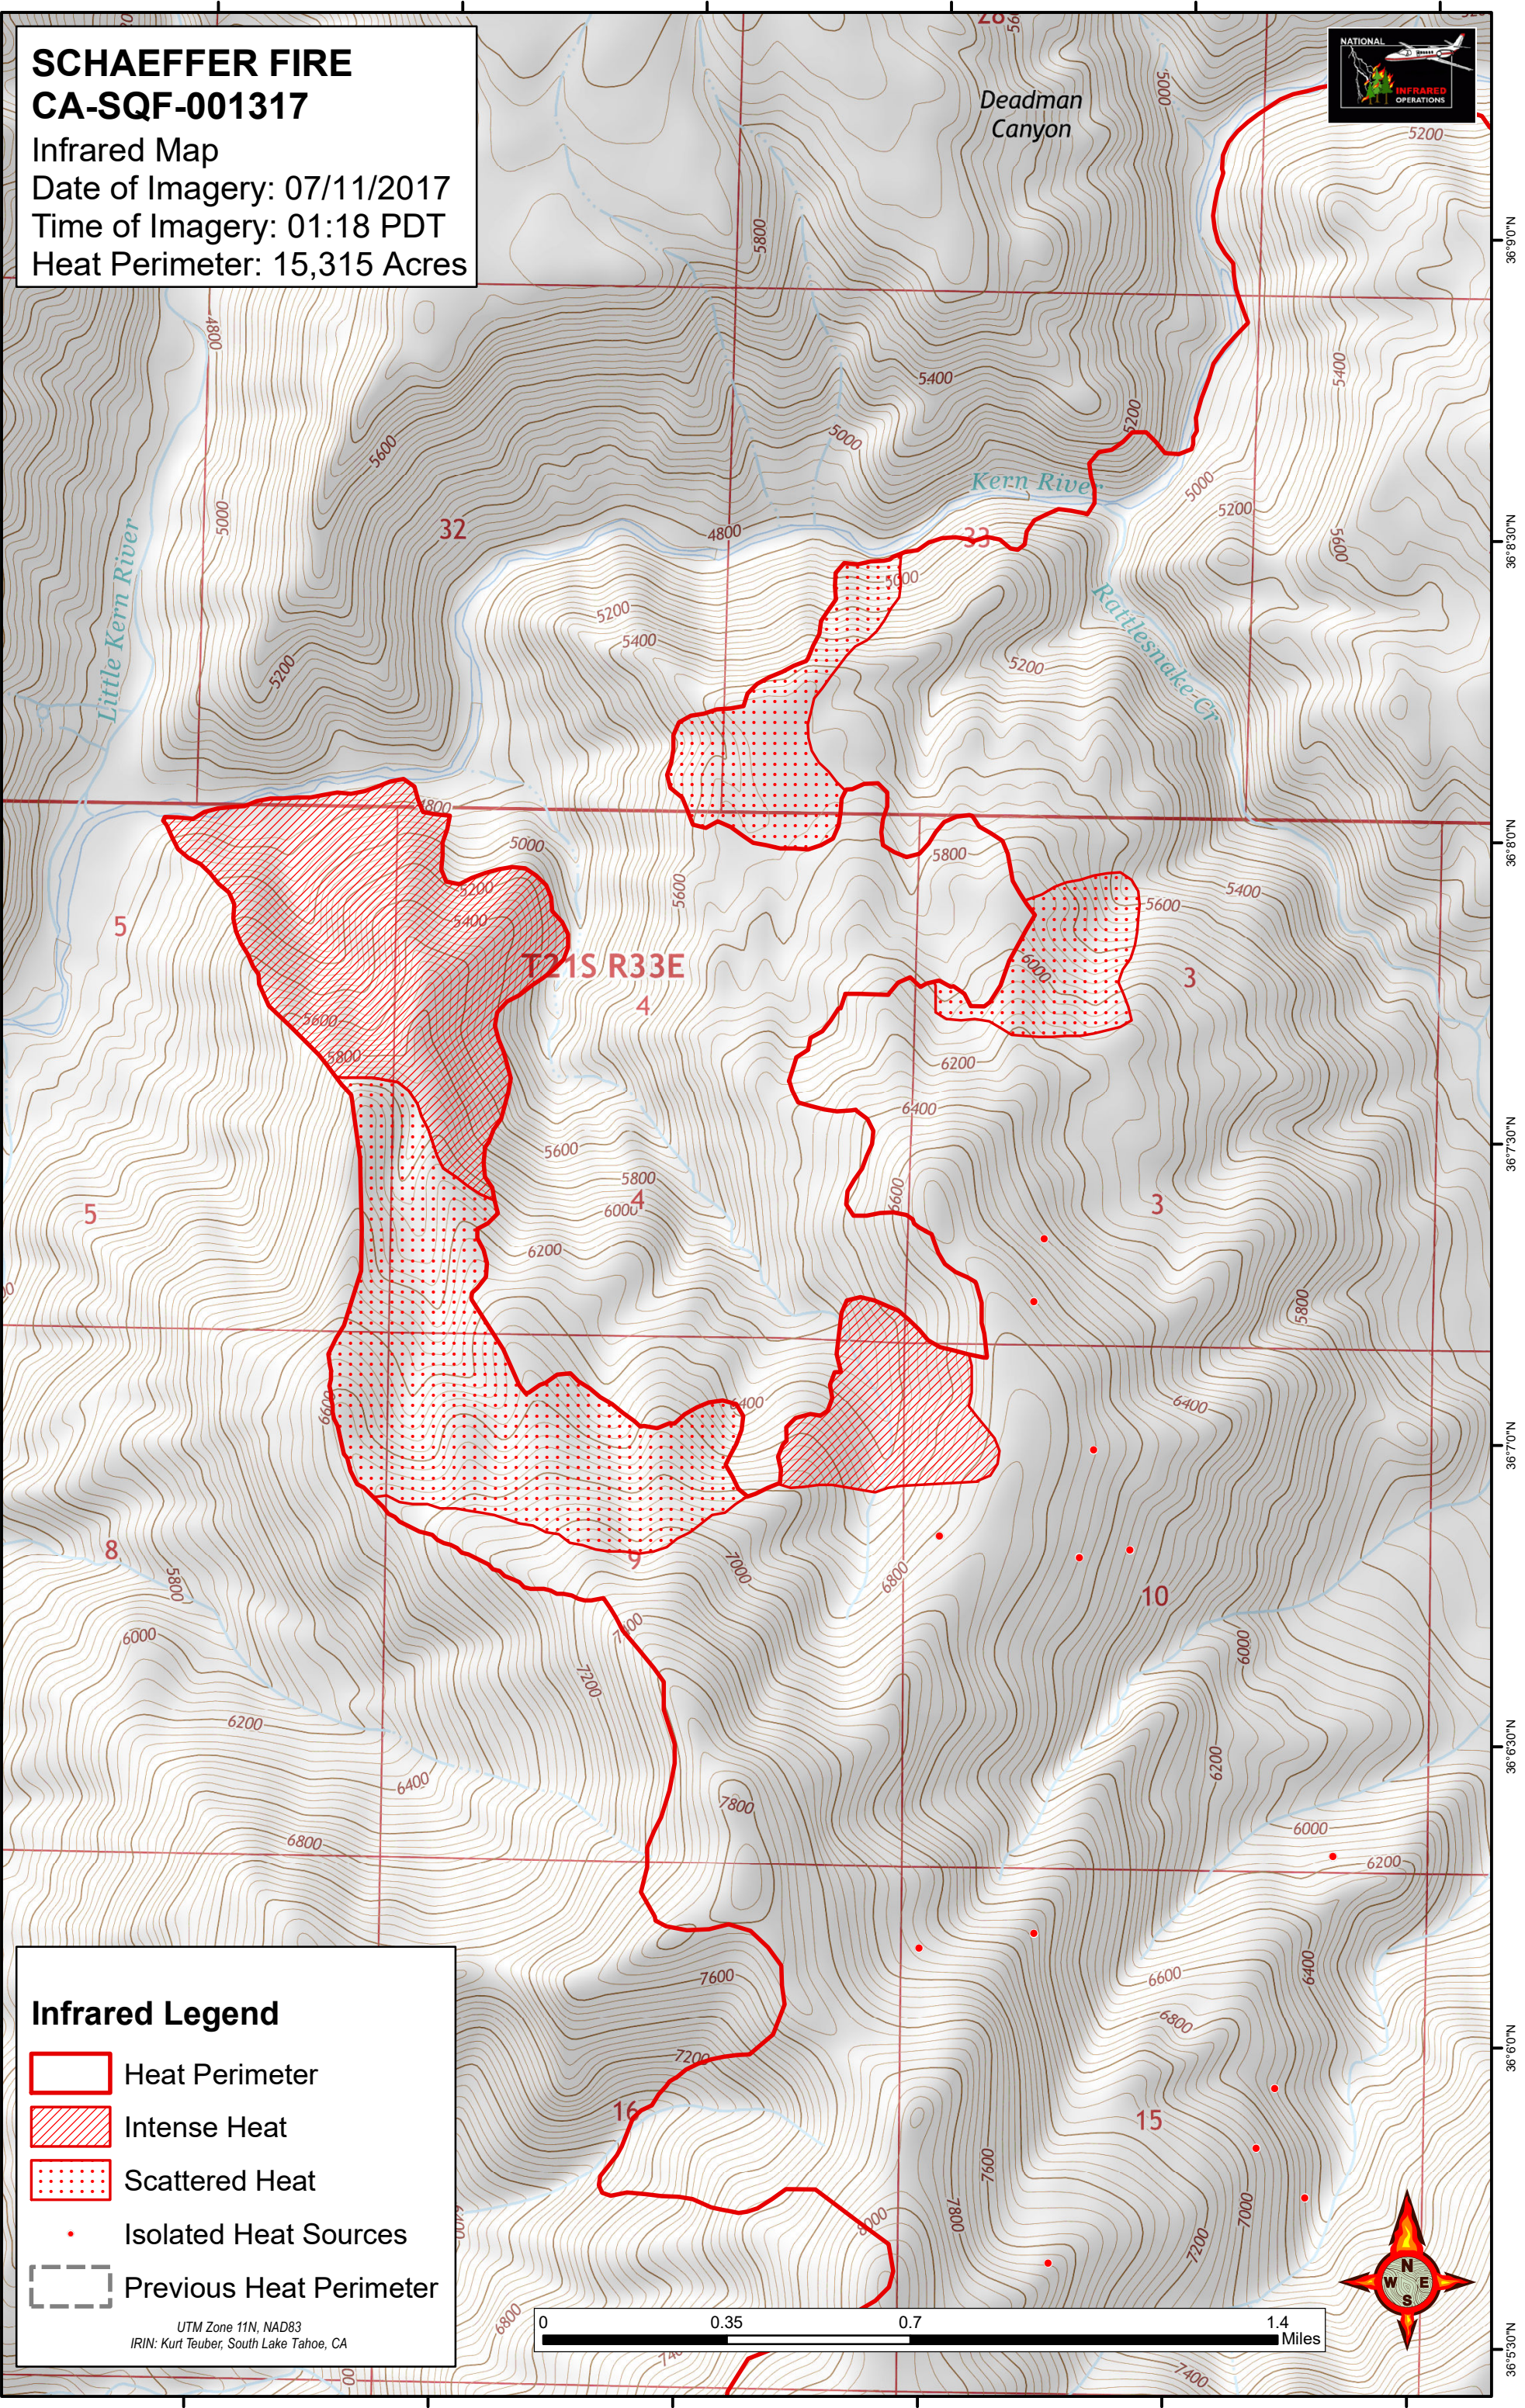

SCHAEFFER FIRE
CA-SQF-001317
 Infrared Map
 Date of Imagery: 07/11/2017
 Time of Imagery: 01:18 PDT
 Heat Perimeter: 15,315 Acres

Infrared Legend

- Heat Perimeter
- Intense Heat
- Scattered Heat
- Isolated Heat Sources
- Previous Heat Perimeter

UTM Zone 11N, NAD83
 IRIN: Kurt Teuber, South Lake Tahoe, CA