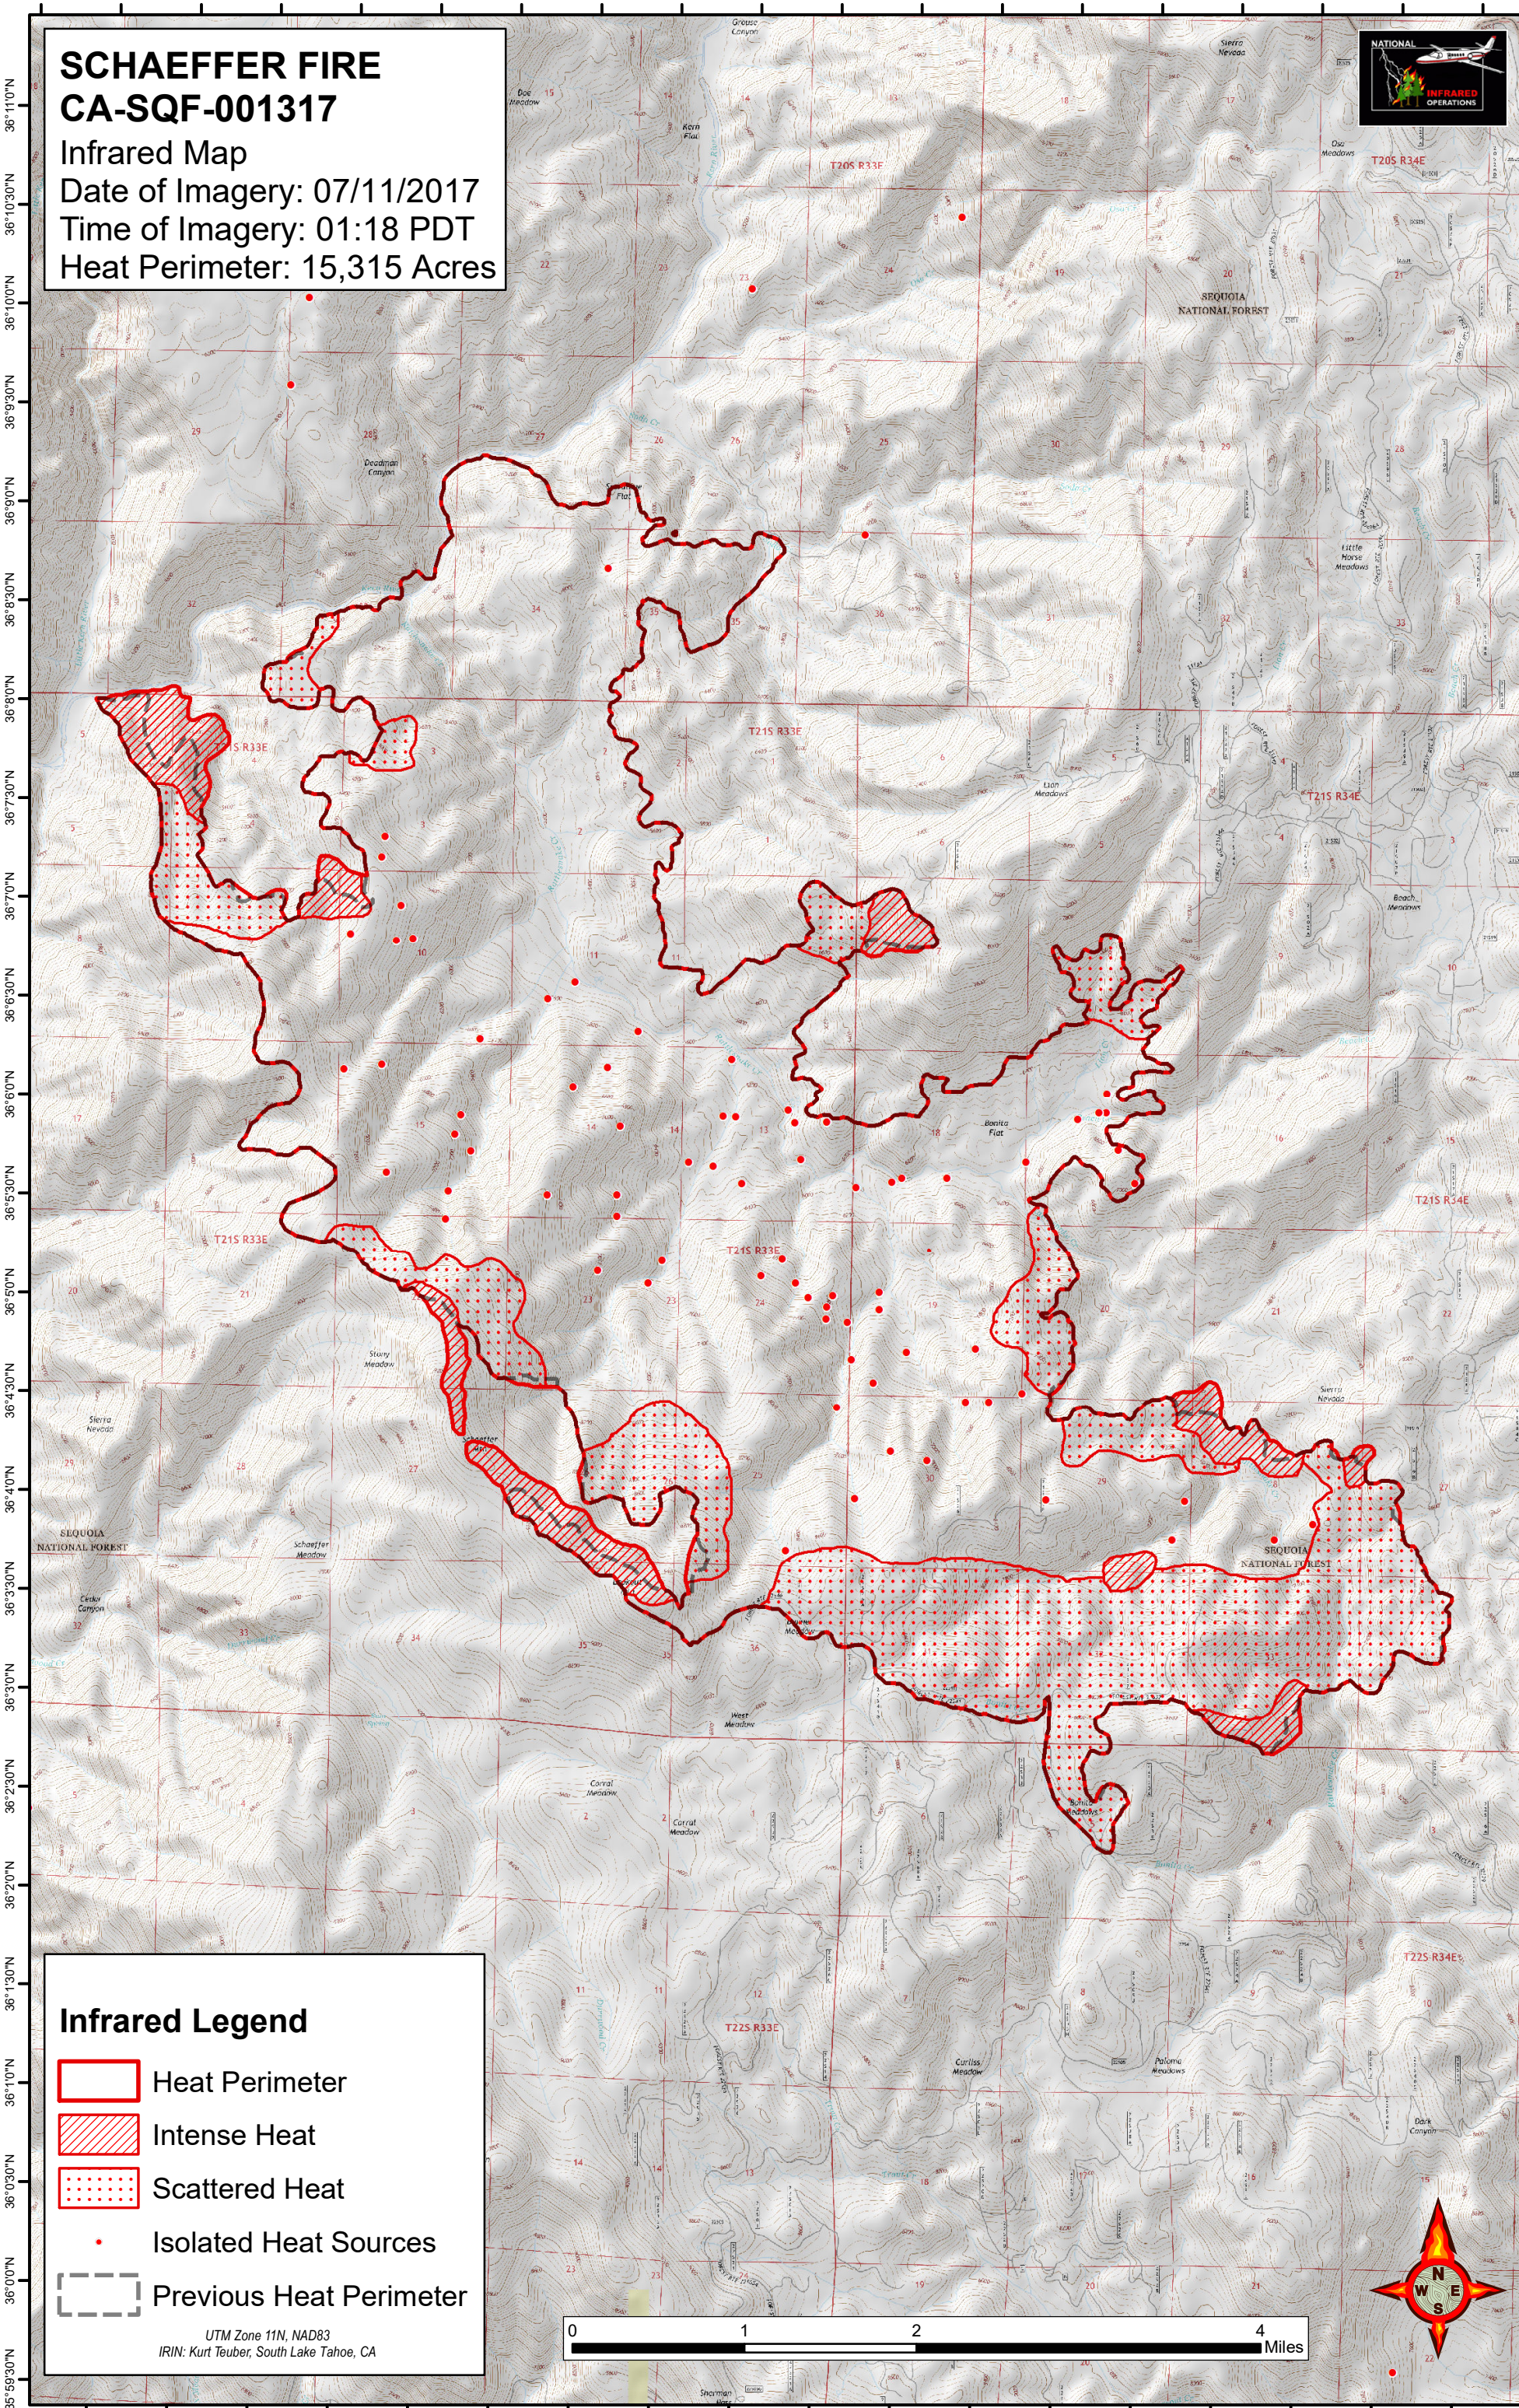

118°26'30"W 118°26'00"W 118°25'30"W 118°25'00"W 118°24'30"W 118°24'00"W 118°23'30"W 118°23'00"W 118°22'30"W 118°22'00"W 118°21'30"W 118°21'00"W 118°20'30"W 118°20'00"W 118°19'30"W 118°19'00"W 118°18'30"W 118°18'00"W 118°17'30"W

**SCHAEFFER FIRE**  
**CA-SQF-001317**  
Infrared Map  
Date of Imagery: 07/11/2017  
Time of Imagery: 01:18 PDT  
Heat Perimeter: 15,315 Acres

**Infrared Legend**

-  Heat Perimeter
-  Intense Heat
-  Scattered Heat
-  Isolated Heat Sources
-  Previous Heat Perimeter

UTM Zone 11N, NAD83  
IRIN: Kurt Teuber, South Lake Tahoe, CA

118°26'00"W 118°25'30"W 118°25'00"W 118°24'30"W 118°24'00"W 118°23'30"W 118°23'00"W 118°22'30"W 118°22'00"W 118°21'30"W 118°21'00"W 118°20'30"W 118°20'00"W 118°19'30"W 118°19'00"W 118°18'30"W 118°18'00"W 118°17'30"W