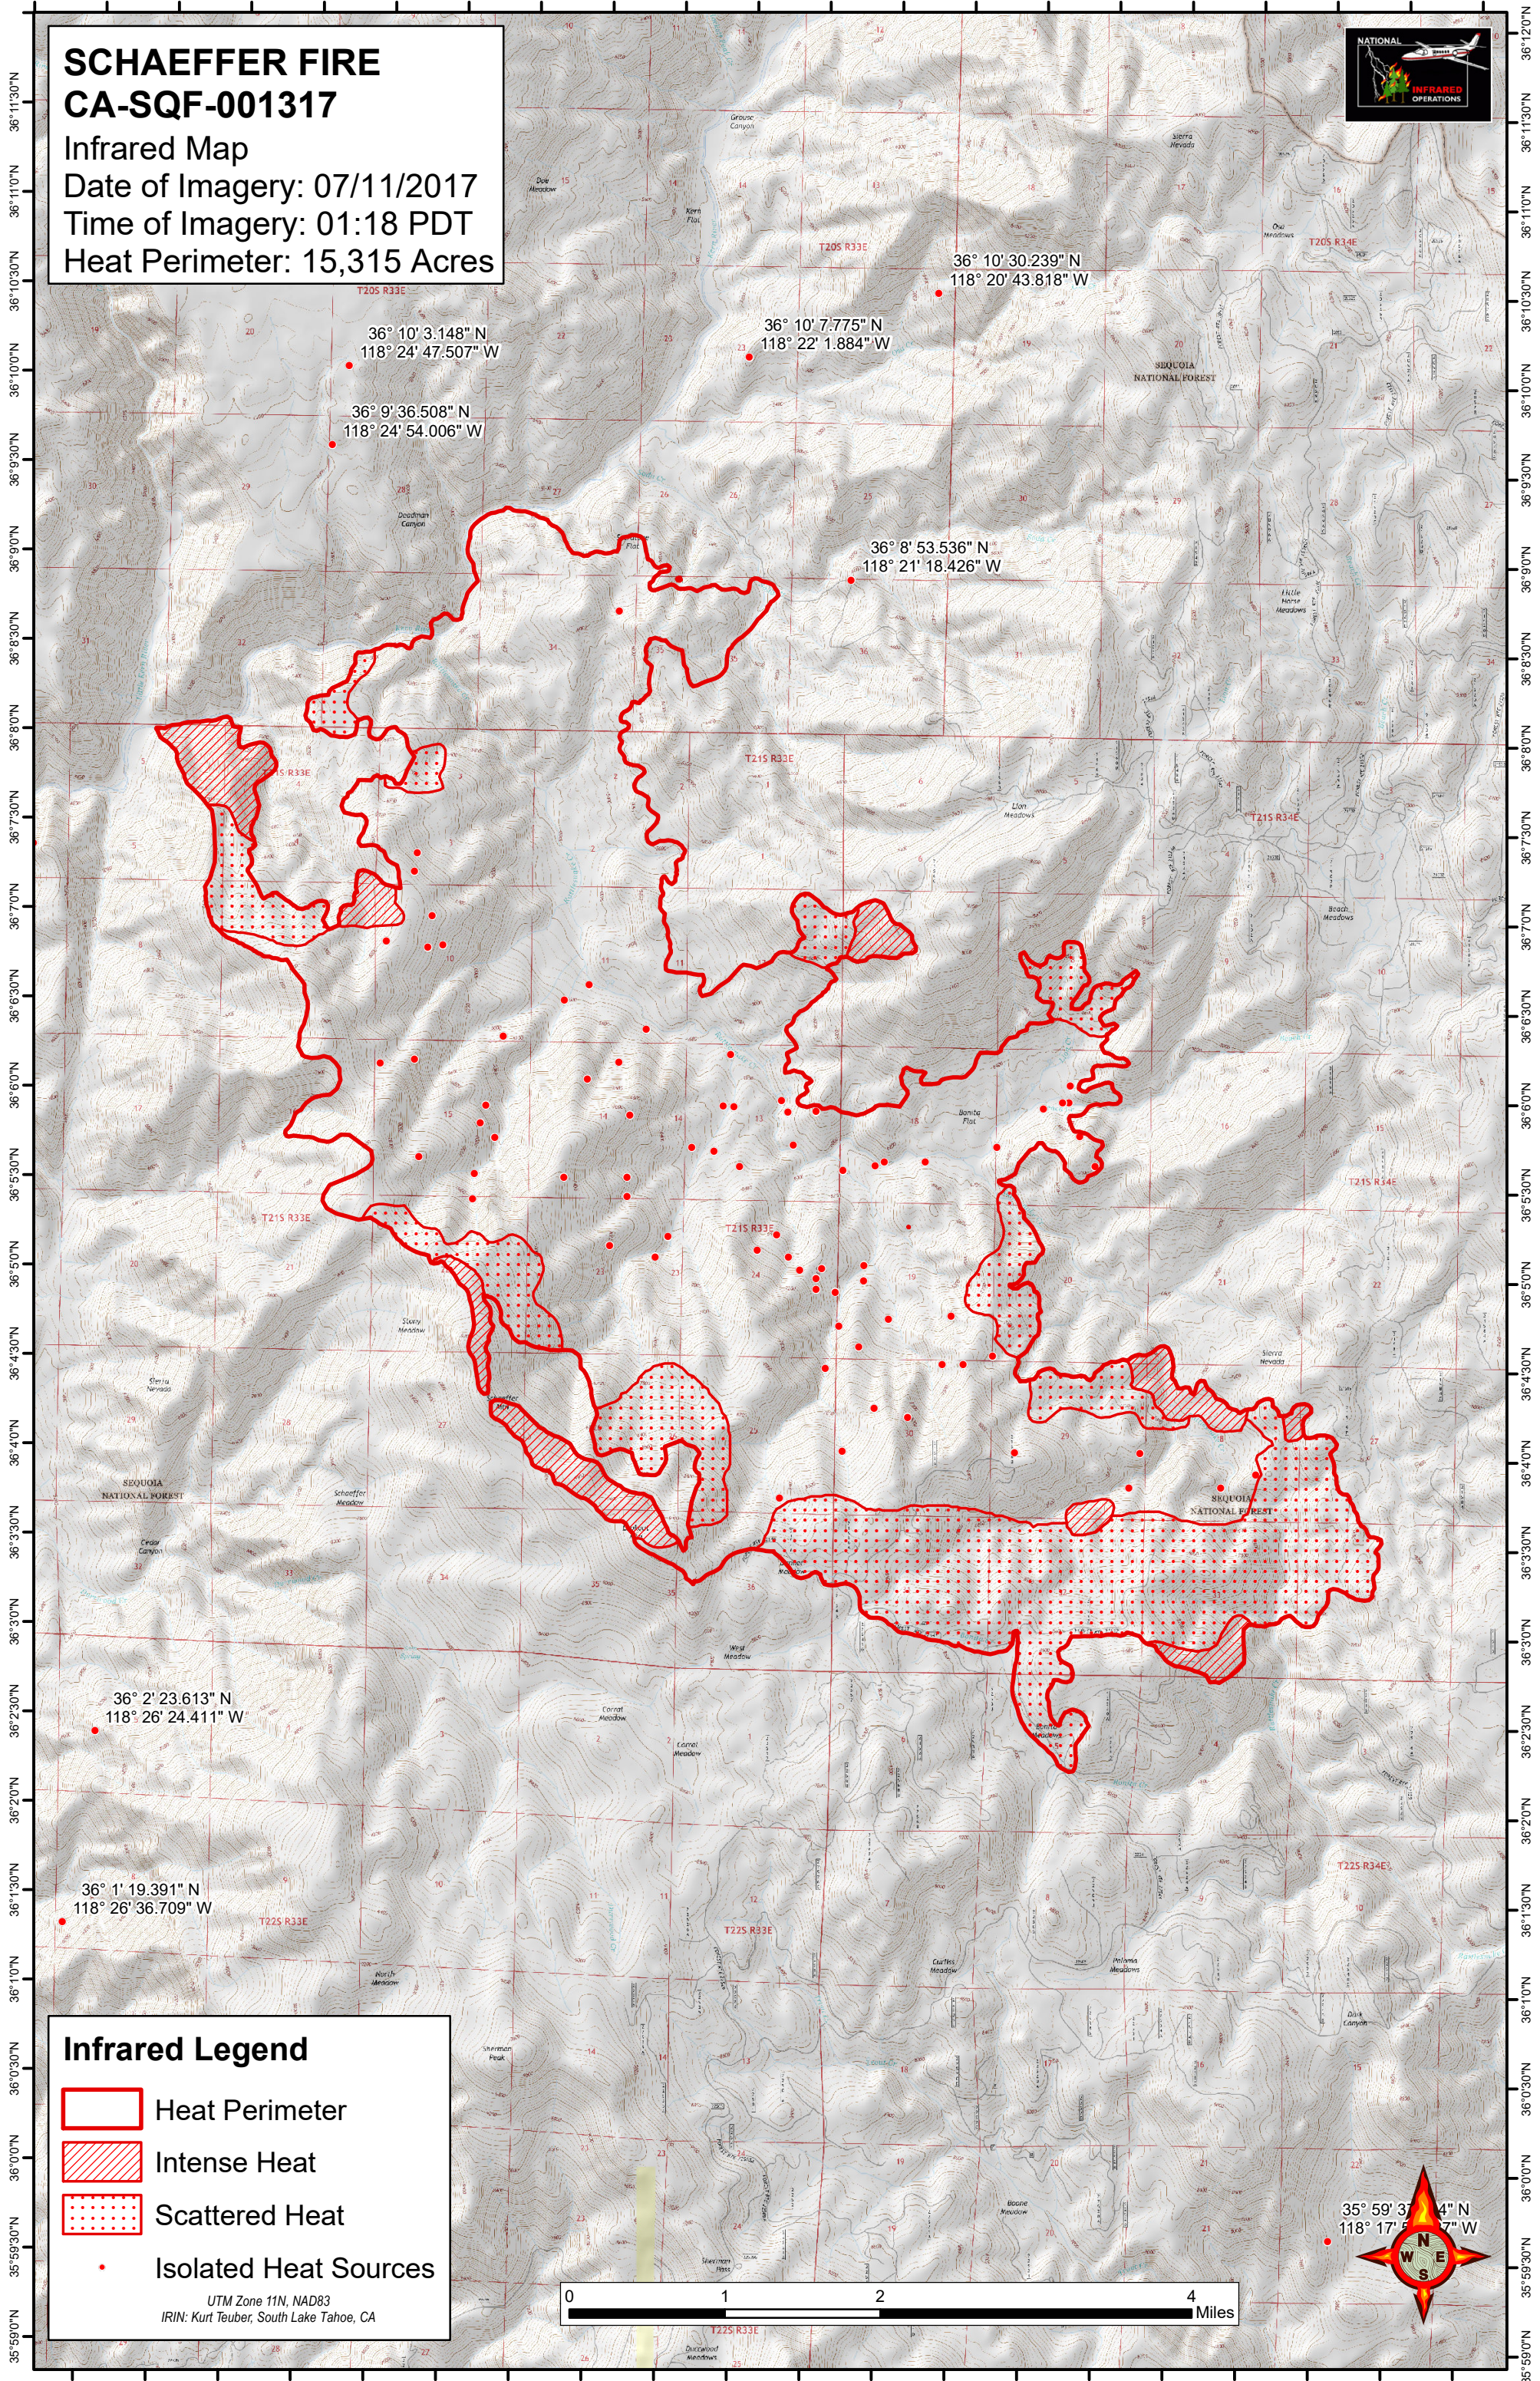

118°27'0"W 118°26'30"W 118°26'0"W 118°25'30"W 118°25'0"W 118°24'30"W 118°24'0"W 118°23'30"W 118°23'0"W 118°22'30"W 118°22'0"W 118°21'30"W 118°21'0"W 118°20'30"W 118°20'0"W 118°19'30"W 118°19'0"W 118°18'30"W 118°18'0"W 118°17'30"W 118°17'0"W

SCHAEFFER FIRE
CA-SQF-001317
Infrared Map
Date of Imagery: 07/11/2017
Time of Imagery: 01:18 PDT
Heat Perimeter: 15,315 Acres

36° 10' 3.148" N
118° 24' 47.507" W

36° 10' 7.775" N
118° 22' 1.884" W

36° 10' 30.239" N
118° 20' 43.818" W

36° 9' 36.508" N
118° 24' 54.006" W

36° 8' 53.536" N
118° 21' 18.426" W

36° 2' 23.613" N
118° 26' 24.411" W

36° 1' 19.391" N
118° 26' 36.709" W

35° 59' 37.14" N
118° 17' 53.77" W

Infrared Legend

-  Heat Perimeter
-  Intense Heat
-  Scattered Heat
-  Isolated Heat Sources

UTM Zone 11N, NAD83
IRIN: Kurt Teuber, South Lake Tahoe, CA

118°26'30"W 118°26'0"W 118°25'30"W 118°25'0"W 118°24'30"W 118°24'0"W 118°23'30"W 118°23'0"W 118°22'30"W 118°22'0"W 118°21'30"W 118°21'0"W 118°20'30"W 118°20'0"W 118°19'30"W 118°19'0"W 118°18'30"W 118°18'0"W 118°17'30"W 118°17'0"W