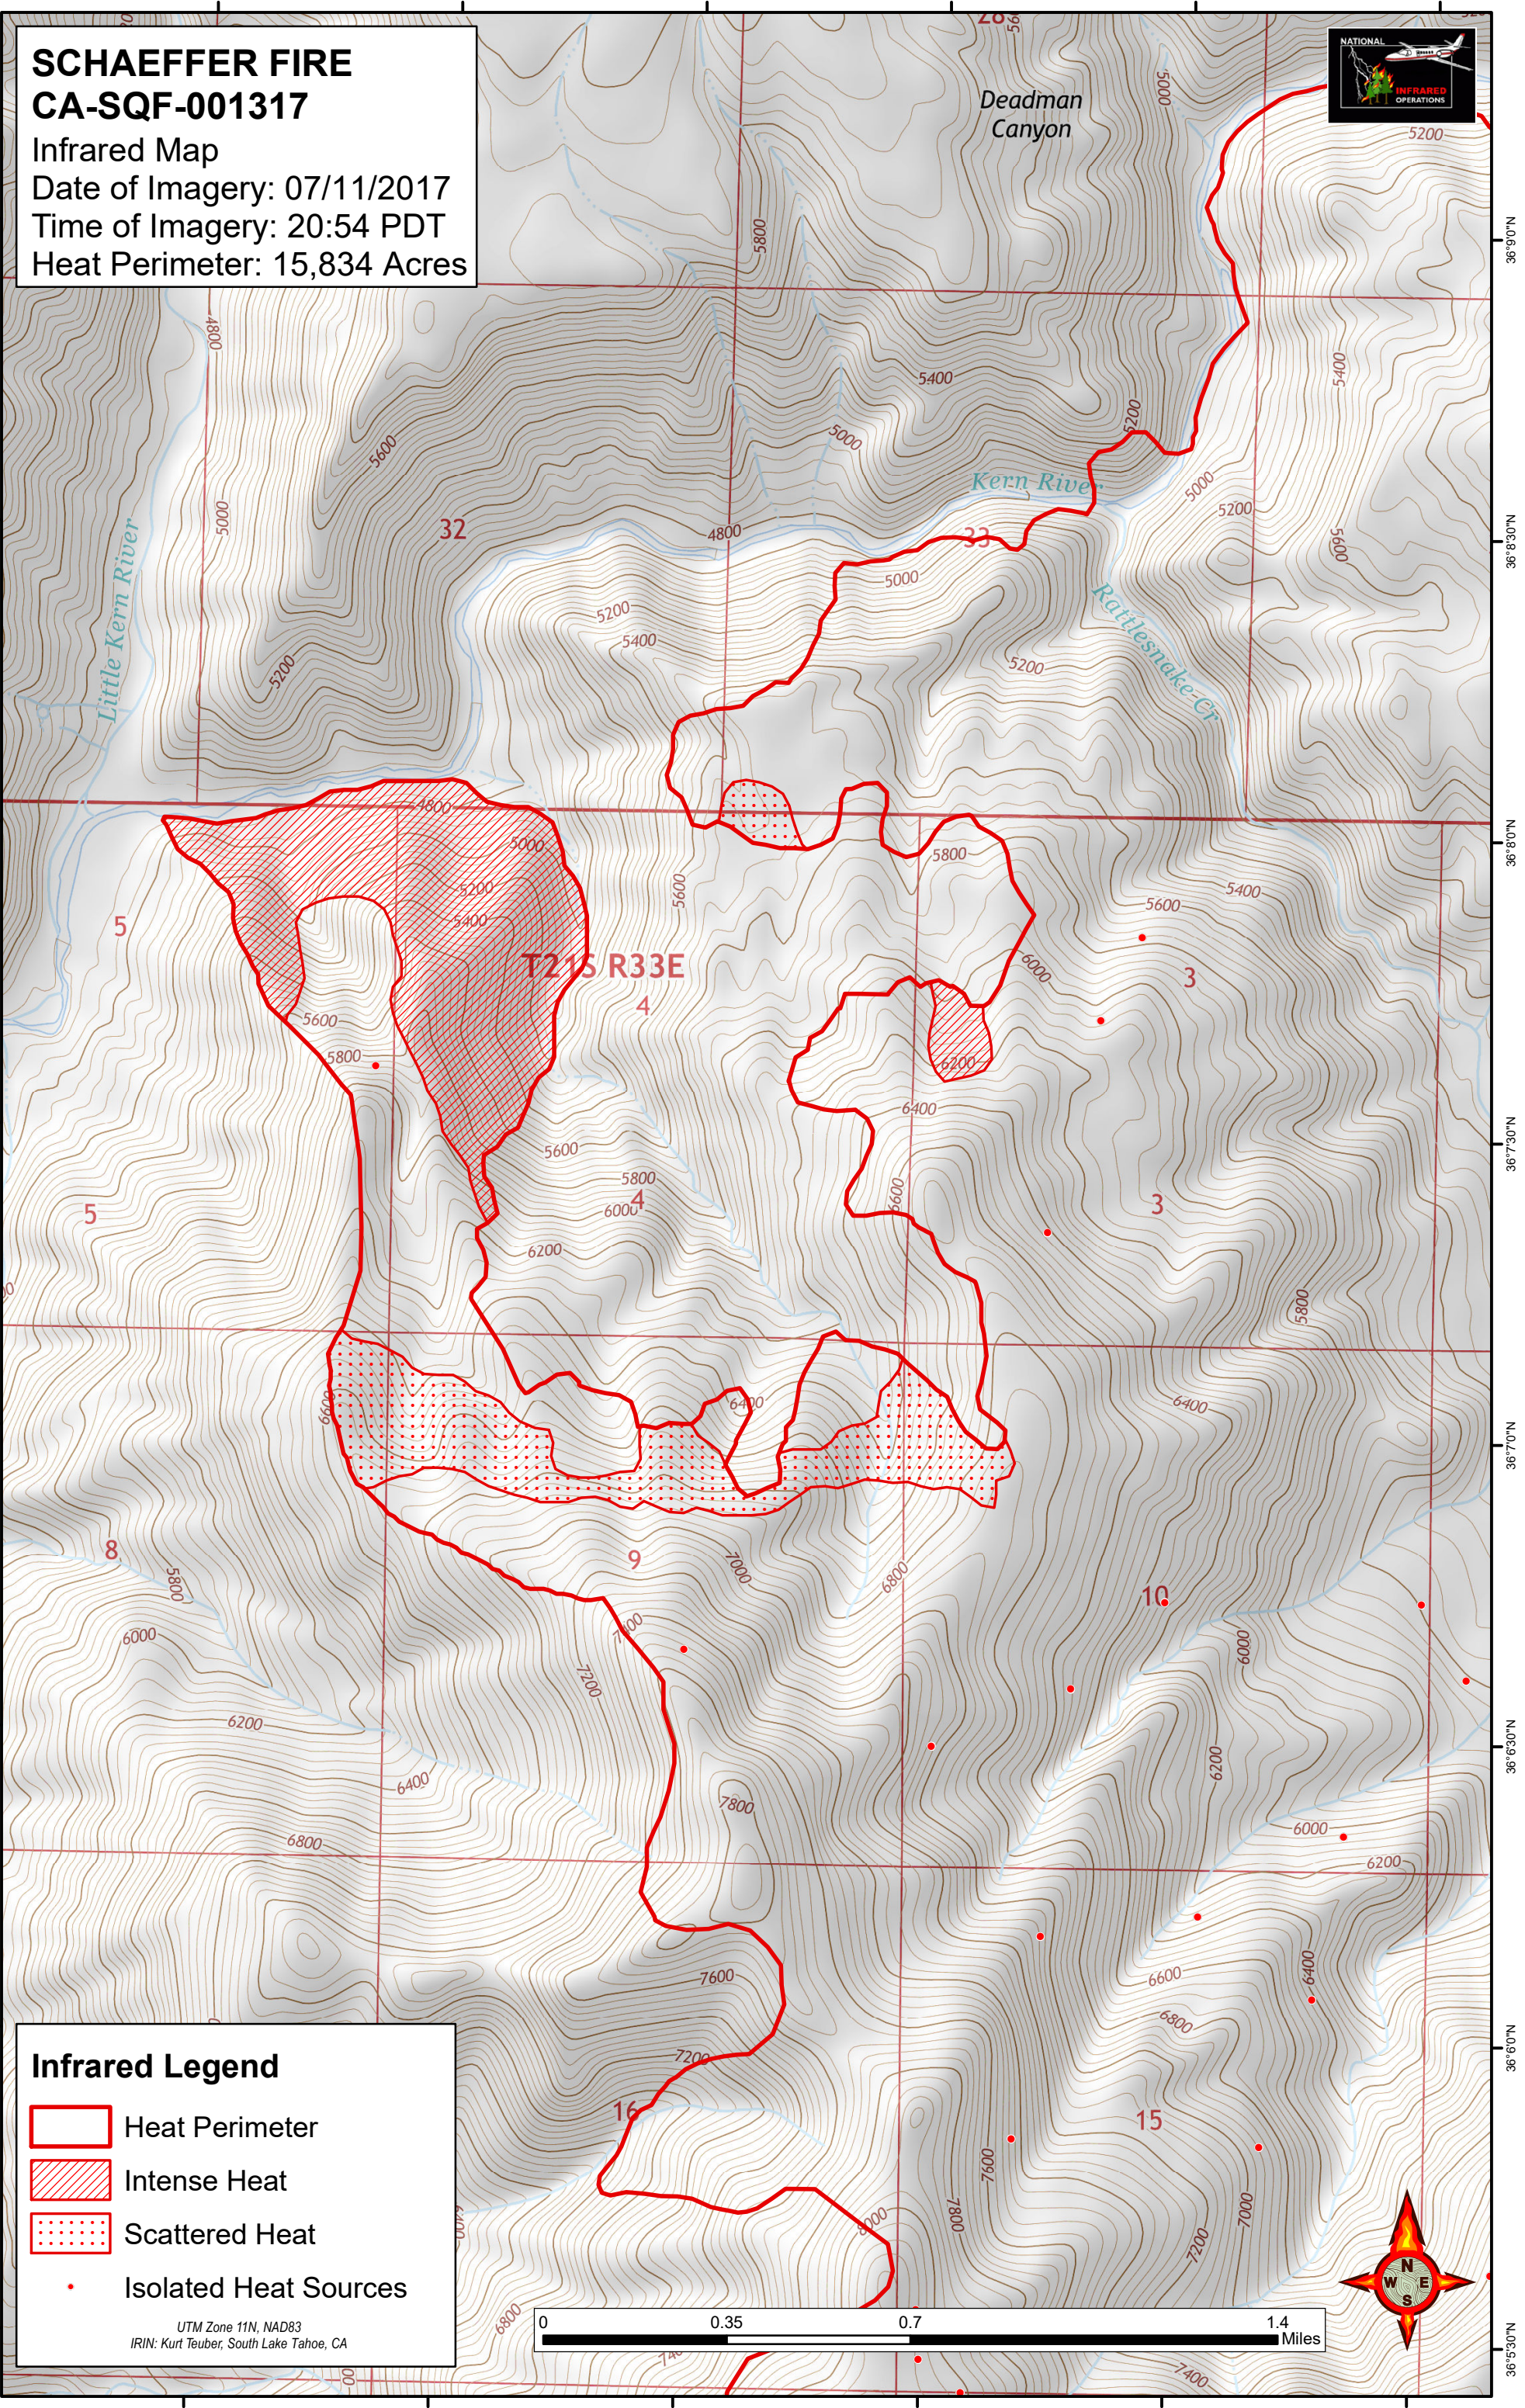

SCHAEFFER FIRE
CA-SQF-001317
 Infrared Map
 Date of Imagery: 07/11/2017
 Time of Imagery: 20:54 PDT
 Heat Perimeter: 15,834 Acres

Infrared Legend

-  Heat Perimeter
-  Intense Heat
-  Scattered Heat
-  Isolated Heat Sources

UTM Zone 11N, NAD83
 IRIN: Kurt Teuber, South Lake Tahoe, CA