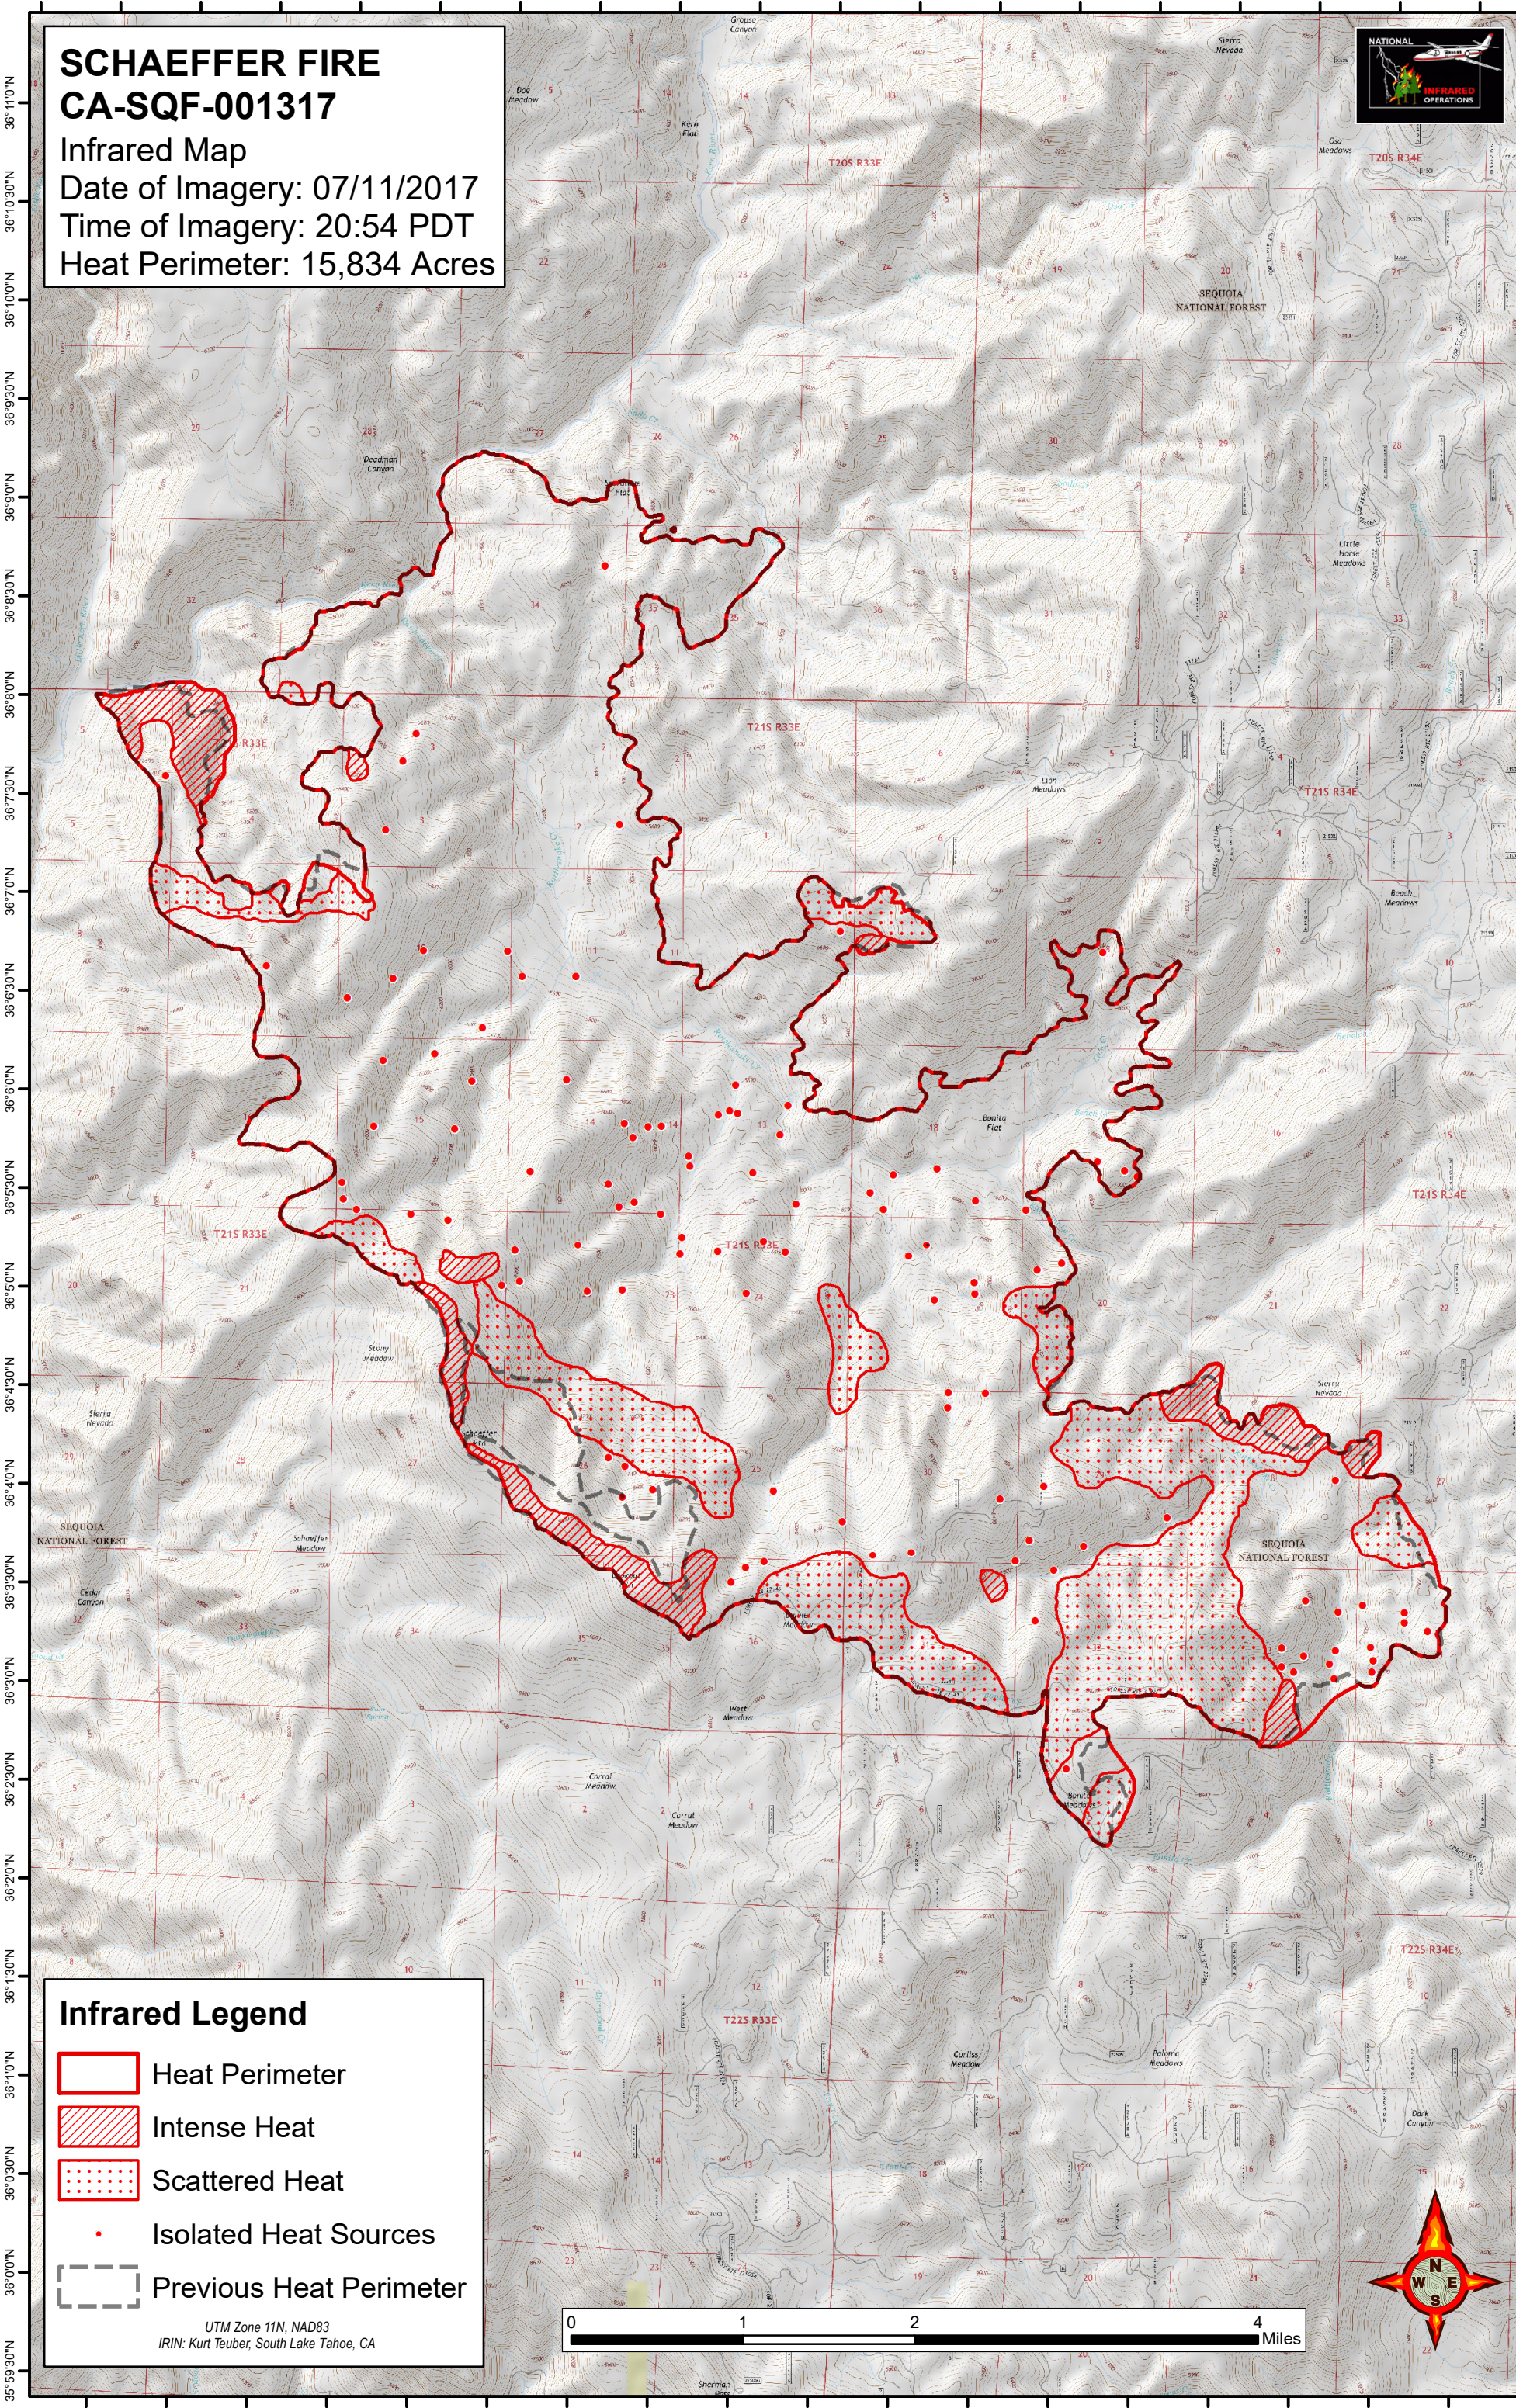

118°26'30"W 118°26'0"W 118°25'30"W 118°25'0"W 118°24'30"W 118°24'0"W 118°23'30"W 118°23'0"W 118°22'30"W 118°22'0"W 118°21'30"W 118°21'0"W 118°20'30"W 118°20'0"W 118°19'30"W 118°19'0"W 118°18'30"W 118°18'0"W 118°17'30"W

**SCHAEFFER FIRE**  
**CA-SQF-001317**  
Infrared Map  
Date of Imagery: 07/11/2017  
Time of Imagery: 20:54 PDT  
Heat Perimeter: 15,834 Acres

**Infrared Legend**

-  Heat Perimeter
-  Intense Heat
-  Scattered Heat
-  Isolated Heat Sources
-  Previous Heat Perimeter

UTM Zone 11N, NAD83  
IRIN: Kurt Teuber, South Lake Tahoe, CA

118°26'0"W 118°25'30"W 118°25'0"W 118°24'30"W 118°24'0"W 118°23'30"W 118°23'0"W 118°22'30"W 118°22'0"W 118°21'30"W 118°21'0"W 118°20'30"W 118°20'0"W 118°19'30"W 118°19'0"W 118°18'30"W 118°18'0"W 118°17'30"W