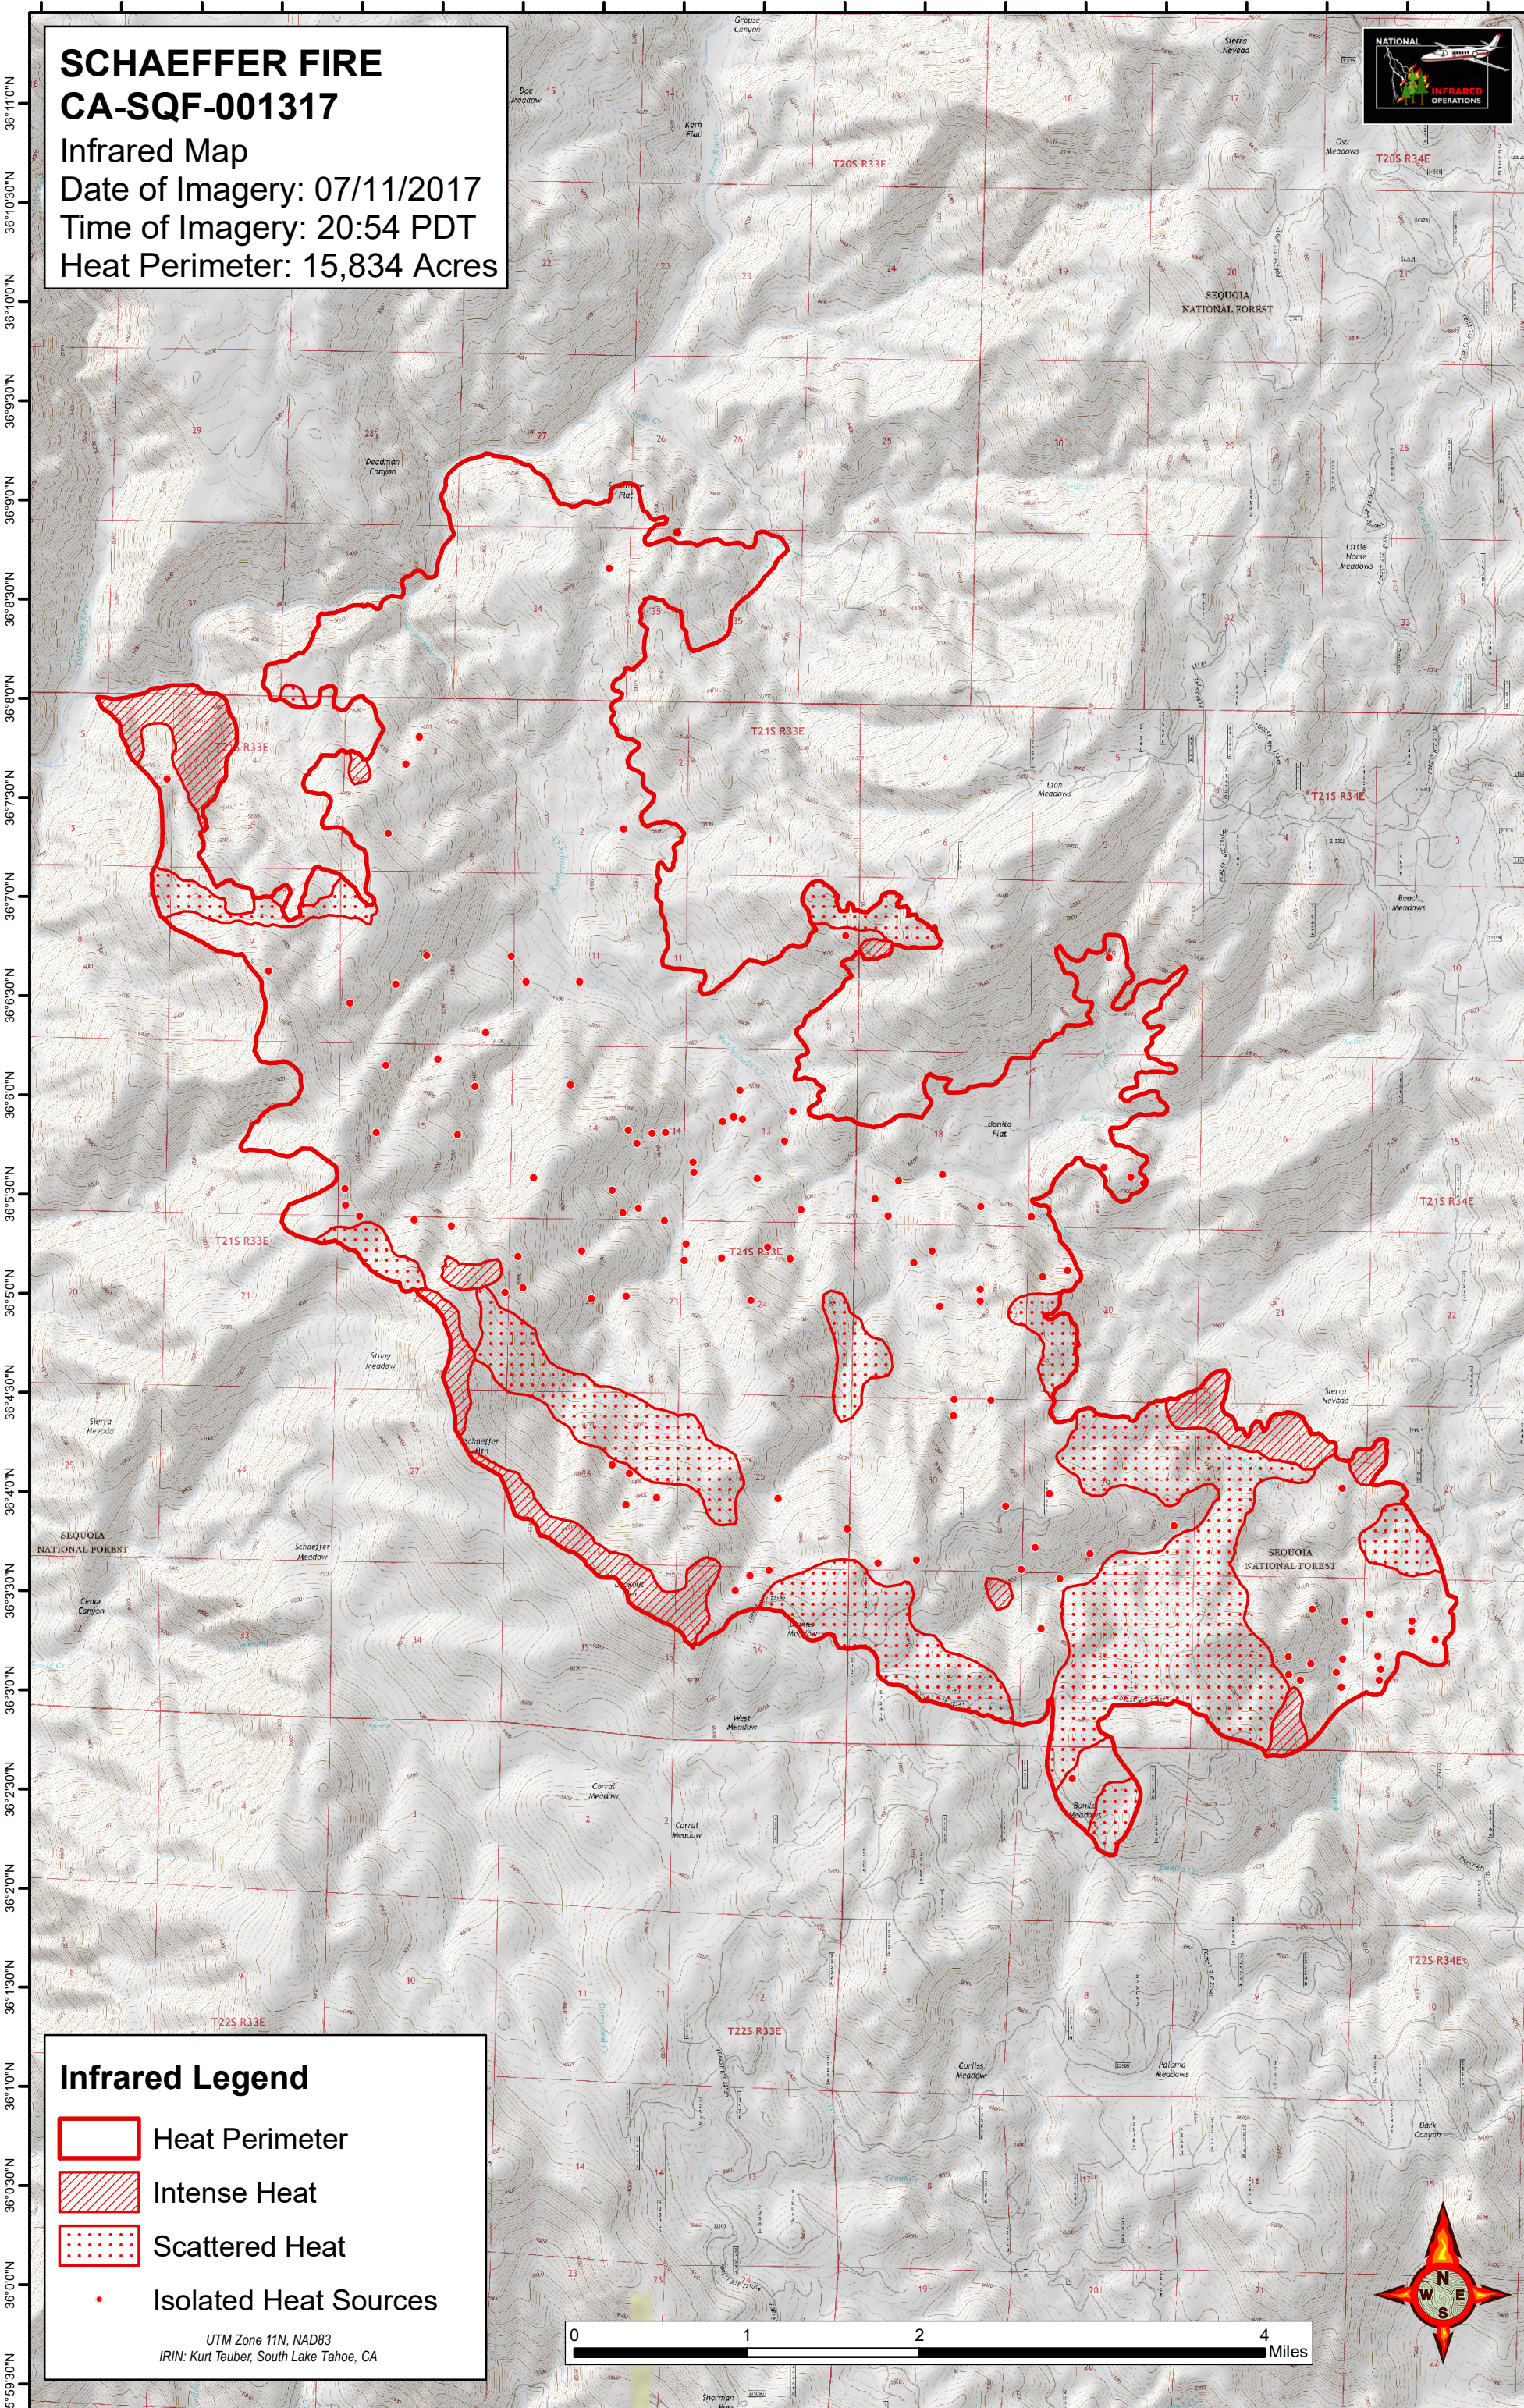

118°26'30"W 118°26'0"W 118°25'30"W 118°25'0"W 118°24'30"W 118°24'0"W 118°23'30"W 118°23'0"W 118°22'30"W 118°22'0"W 118°21'30"W 118°21'0"W 118°20'30"W 118°20'0"W 118°19'30"W 118°19'0"W 118°18'30"W 118°18'0"W 118°17'30"W

SCHAEFFER FIRE
CA-SQF-001317
Infrared Map
Date of Imagery: 07/11/2017
Time of Imagery: 20:54 PDT
Heat Perimeter: 15,834 Acres

Infrared Legend

-  Heat Perimeter
-  Intense Heat
-  Scattered Heat
-  Isolated Heat Sources

UTM Zone 11N, NAD83
IRIN: Kurt Teuber, South Lake Tahoe, CA

118°26'0"W 118°25'30"W 118°25'0"W 118°24'30"W 118°24'0"W 118°23'30"W 118°23'0"W 118°22'30"W 118°22'0"W 118°21'30"W 118°21'0"W 118°20'30"W 118°20'0"W 118°19'30"W 118°19'0"W 118°18'30"W 118°18'0"W 118°17'30"W