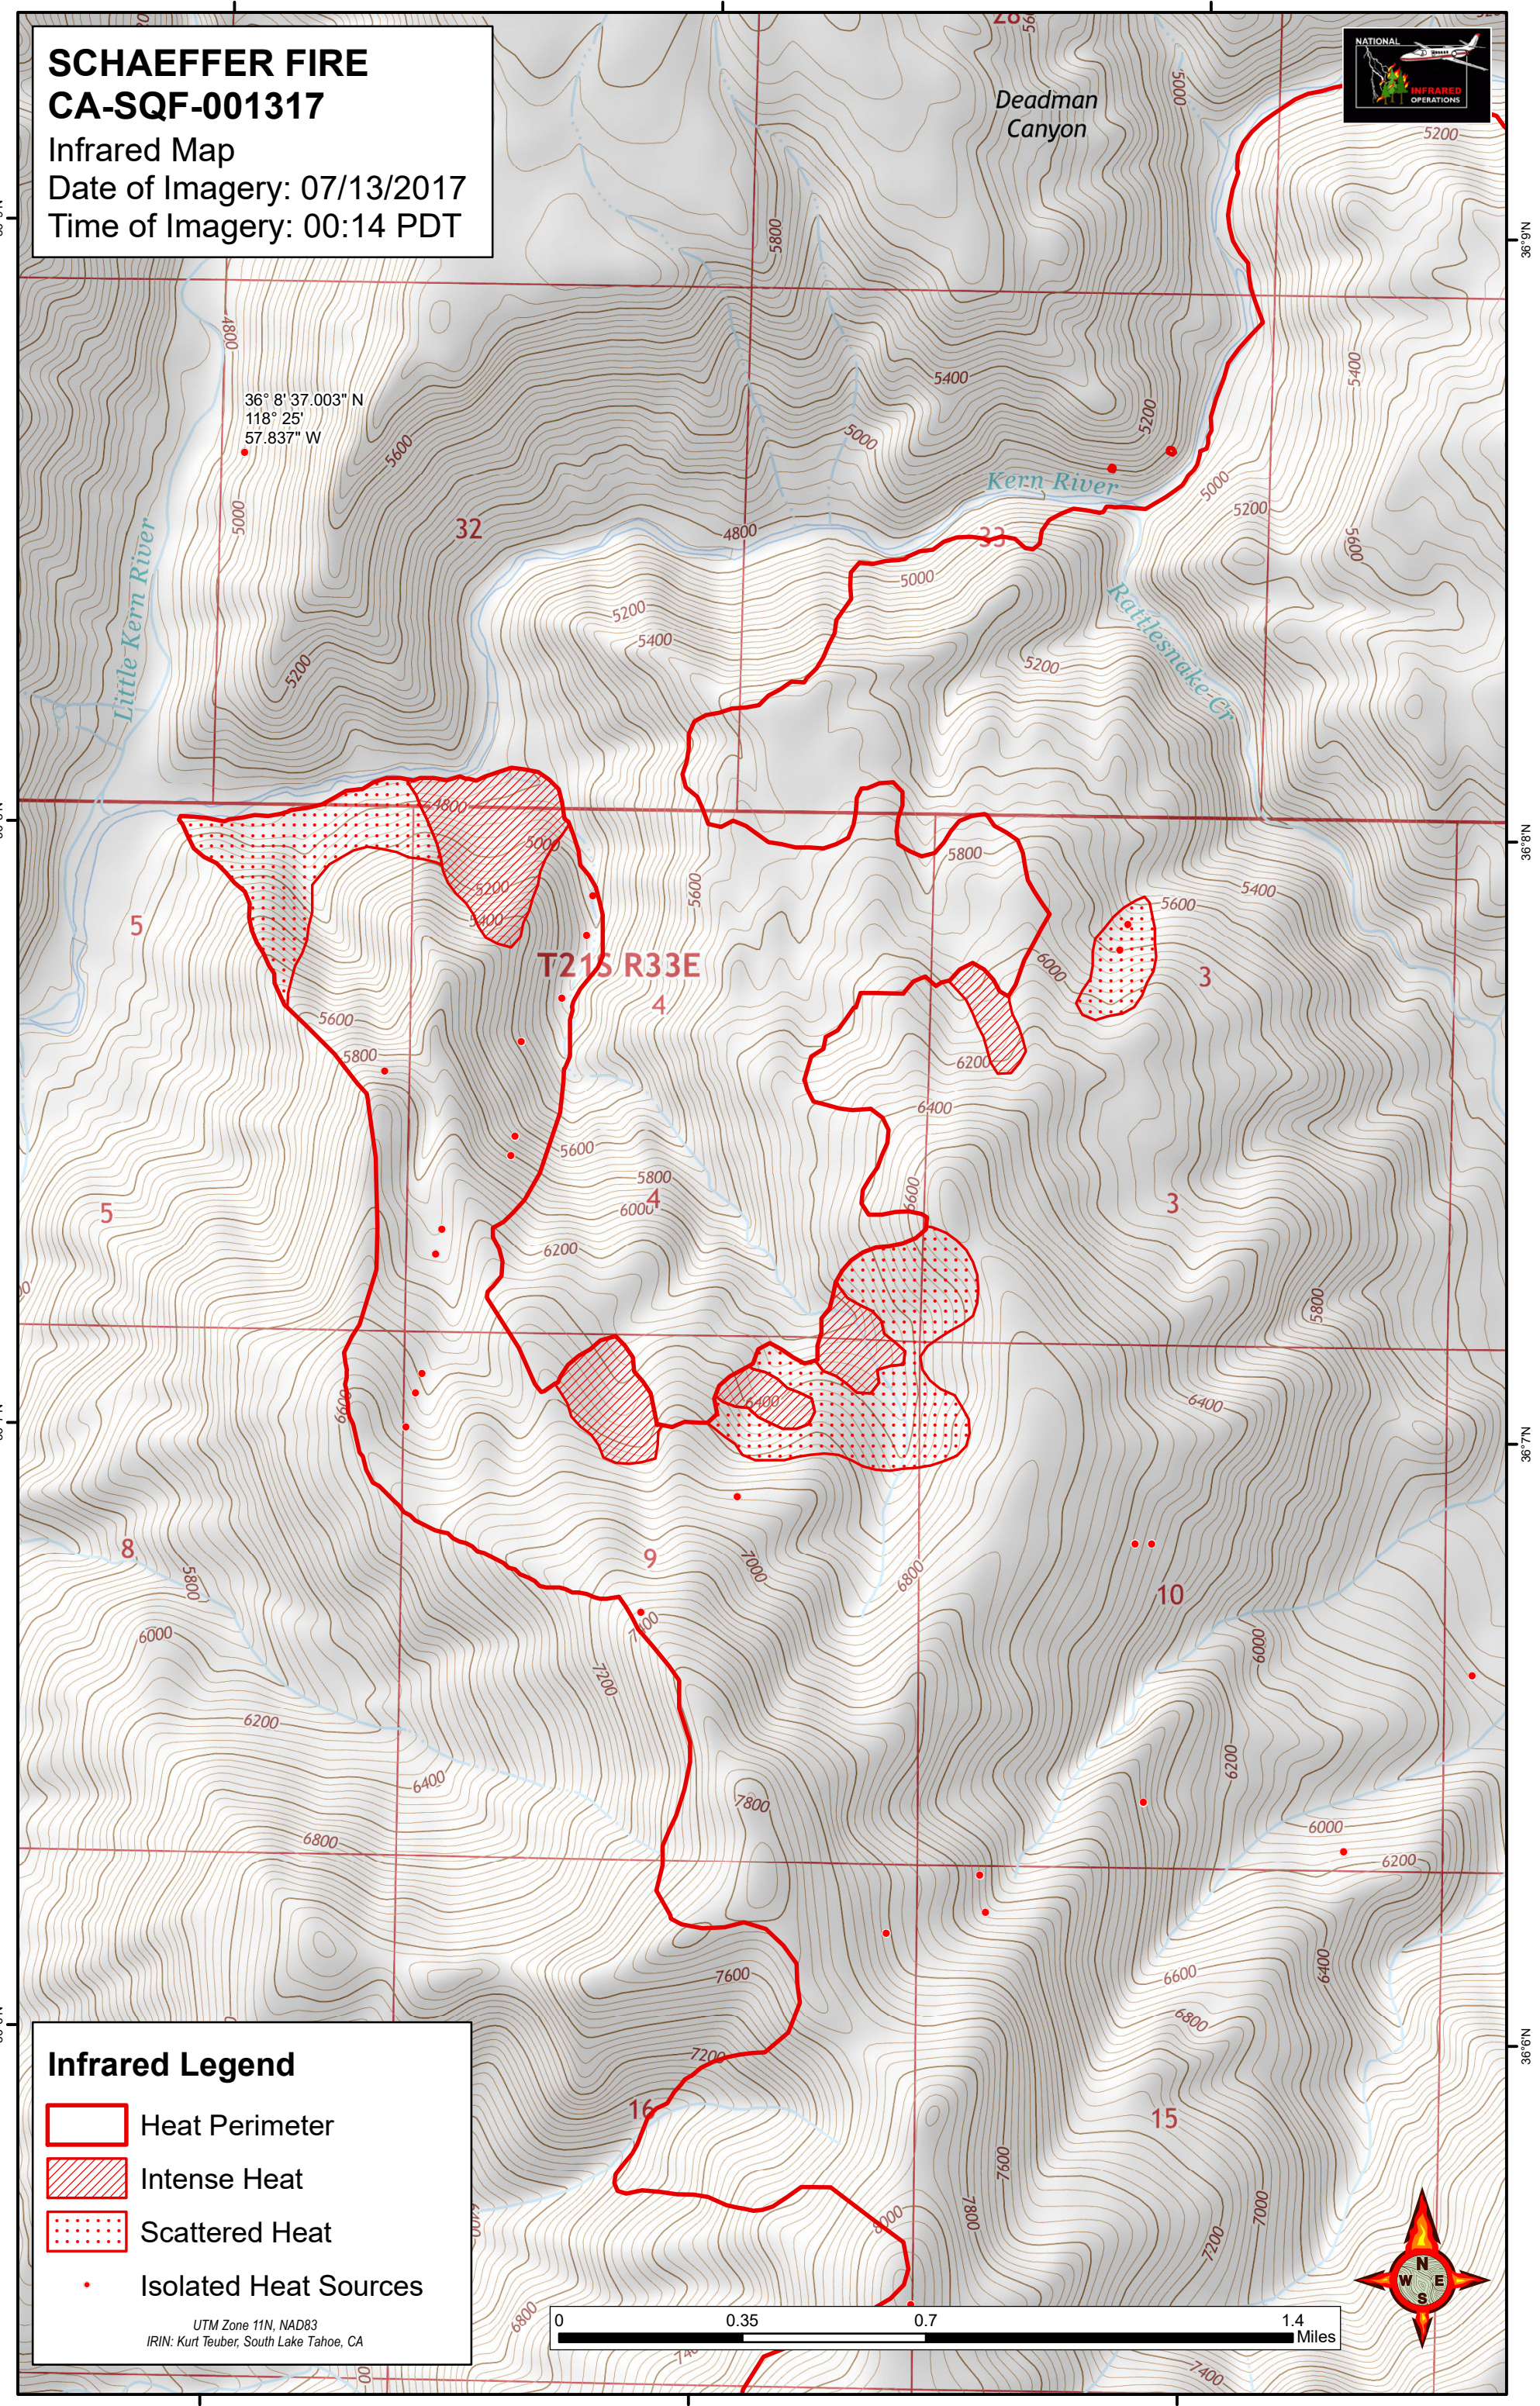

SCHAEFFER FIRE
CA-SQF-001317
 Infrared Map
 Date of Imagery: 07/13/2017
 Time of Imagery: 00:14 PDT

36° 8' 37.003" N
 118° 25'
 57.837" W

Infrared Legend

- Heat Perimeter
- Intense Heat
- Scattered Heat
- Isolated Heat Sources

UTM Zone 11N, NAD83
 IRIN: Kurt Teuber, South Lake Tahoe, CA