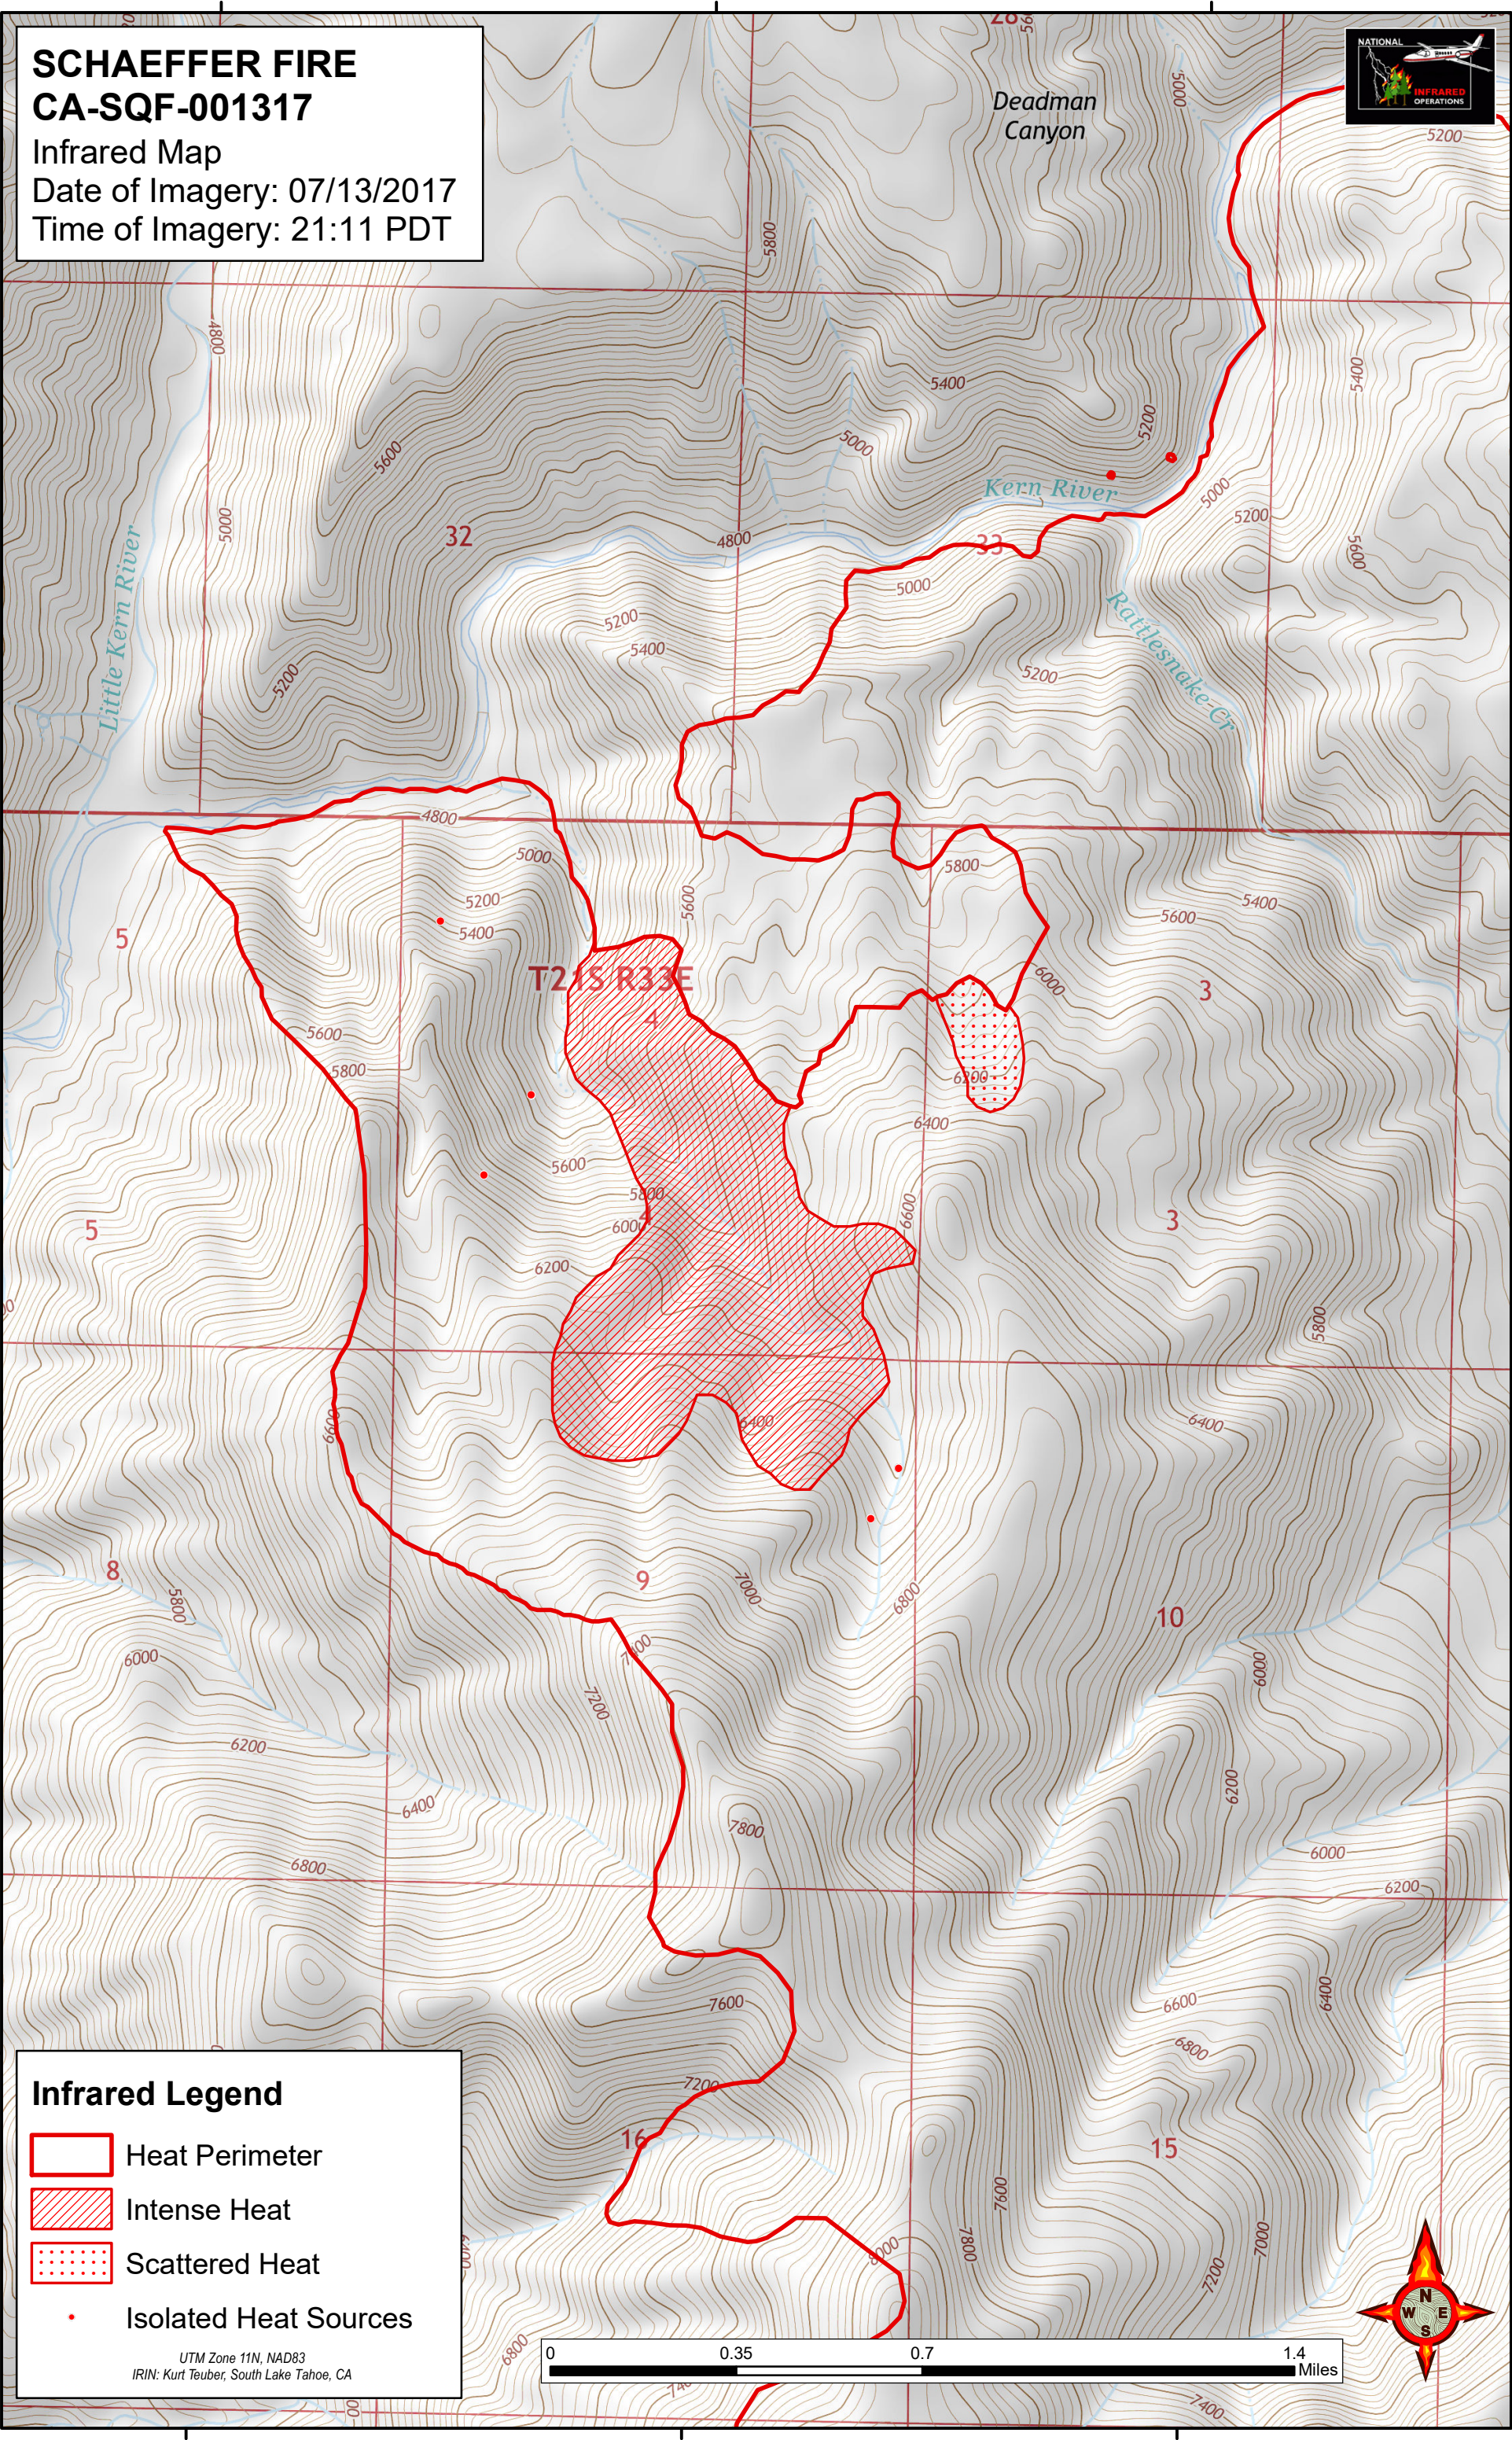

SCHAEFFER FIRE
CA-SQF-001317
 Infrared Map
 Date of Imagery: 07/13/2017
 Time of Imagery: 21:11 PDT

Infrared Legend

-  Heat Perimeter
-  Intense Heat
-  Scattered Heat
-  Isolated Heat Sources

UTM Zone 11N, NAD83
 IRIN: Kurt Teuber, South Lake Tahoe, CA