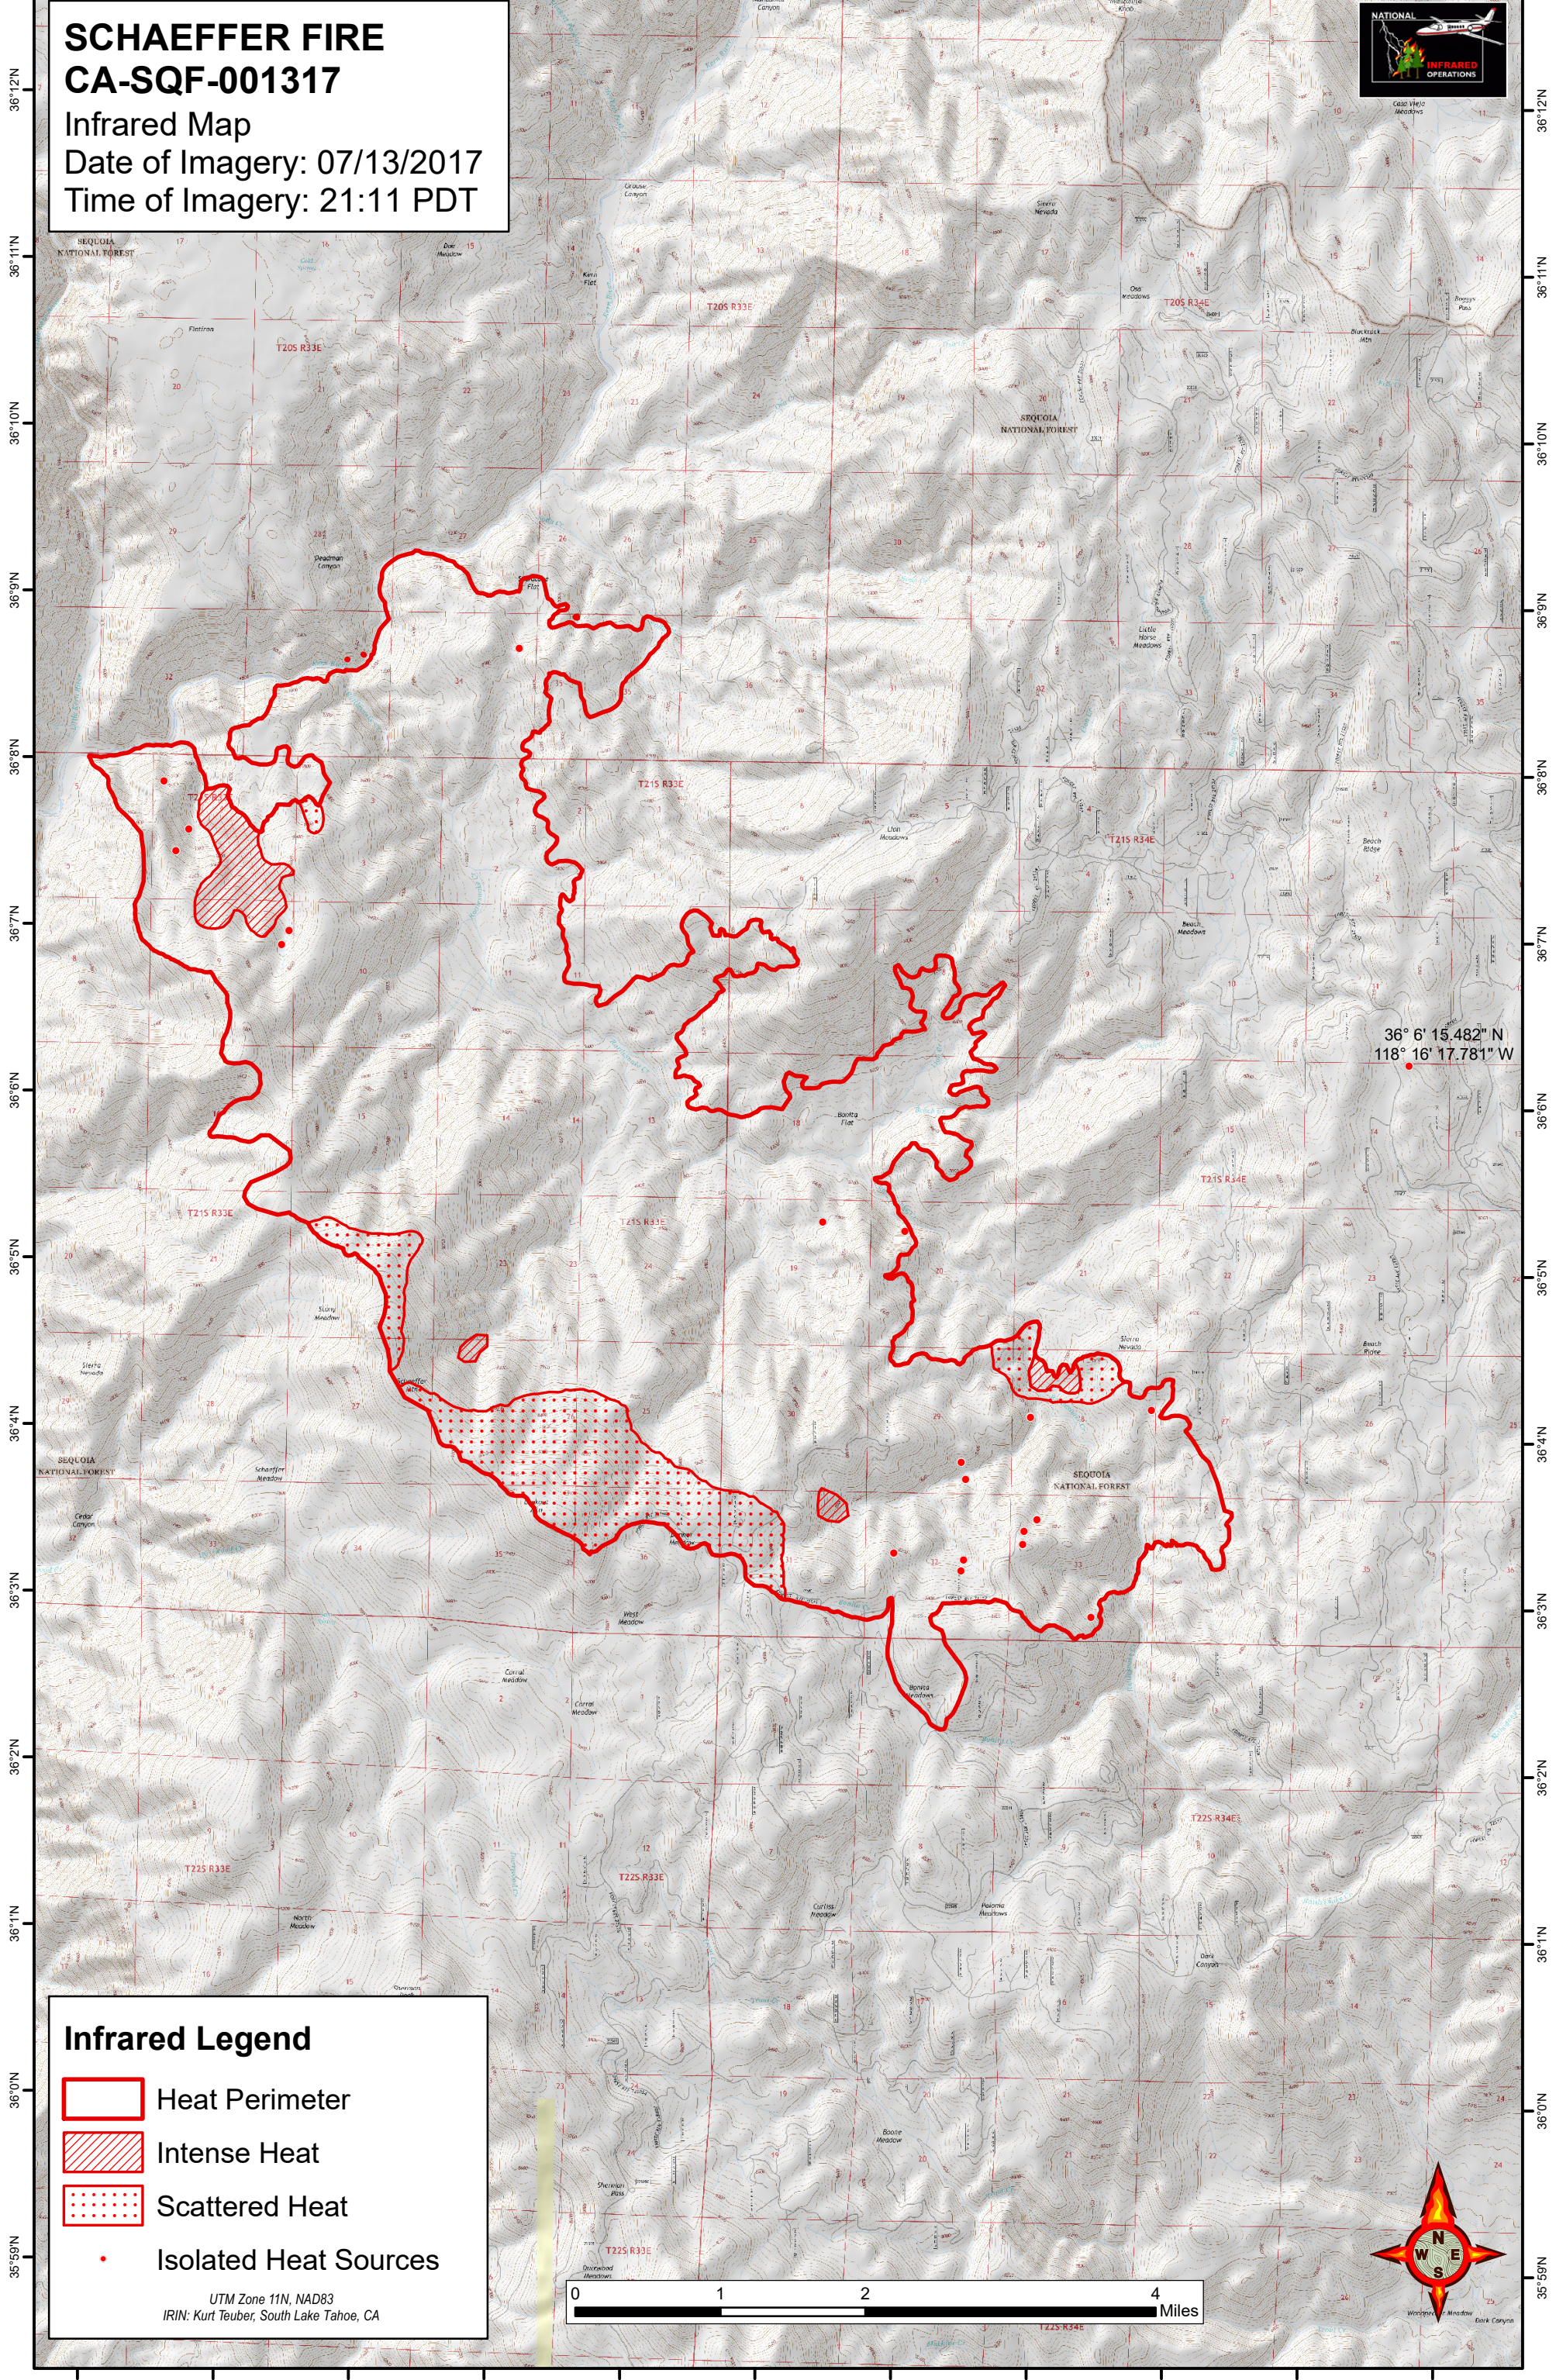

118°26'W 118°25'W 118°24'W 118°23'W 118°22'W 118°21'W 118°20'W 118°19'W 118°18'W 118°17'W 118°16'W

**SCHAEFFER FIRE**  
**CA-SQF-001317**  
Infrared Map  
Date of Imagery: 07/13/2017  
Time of Imagery: 21:11 PDT

36° 6' 15.482" N  
118° 16' 17.781" W

**Infrared Legend**

-  Heat Perimeter
-  Intense Heat
-  Scattered Heat
-  Isolated Heat Sources

UTM Zone 11N, NAD83  
IRIN: Kurt Teuber, South Lake Tahoe, CA

118°26'W 118°25'W 118°24'W 118°23'W 118°22'W 118°21'W 118°20'W 118°19'W 118°18'W 118°17'W 118°16'W