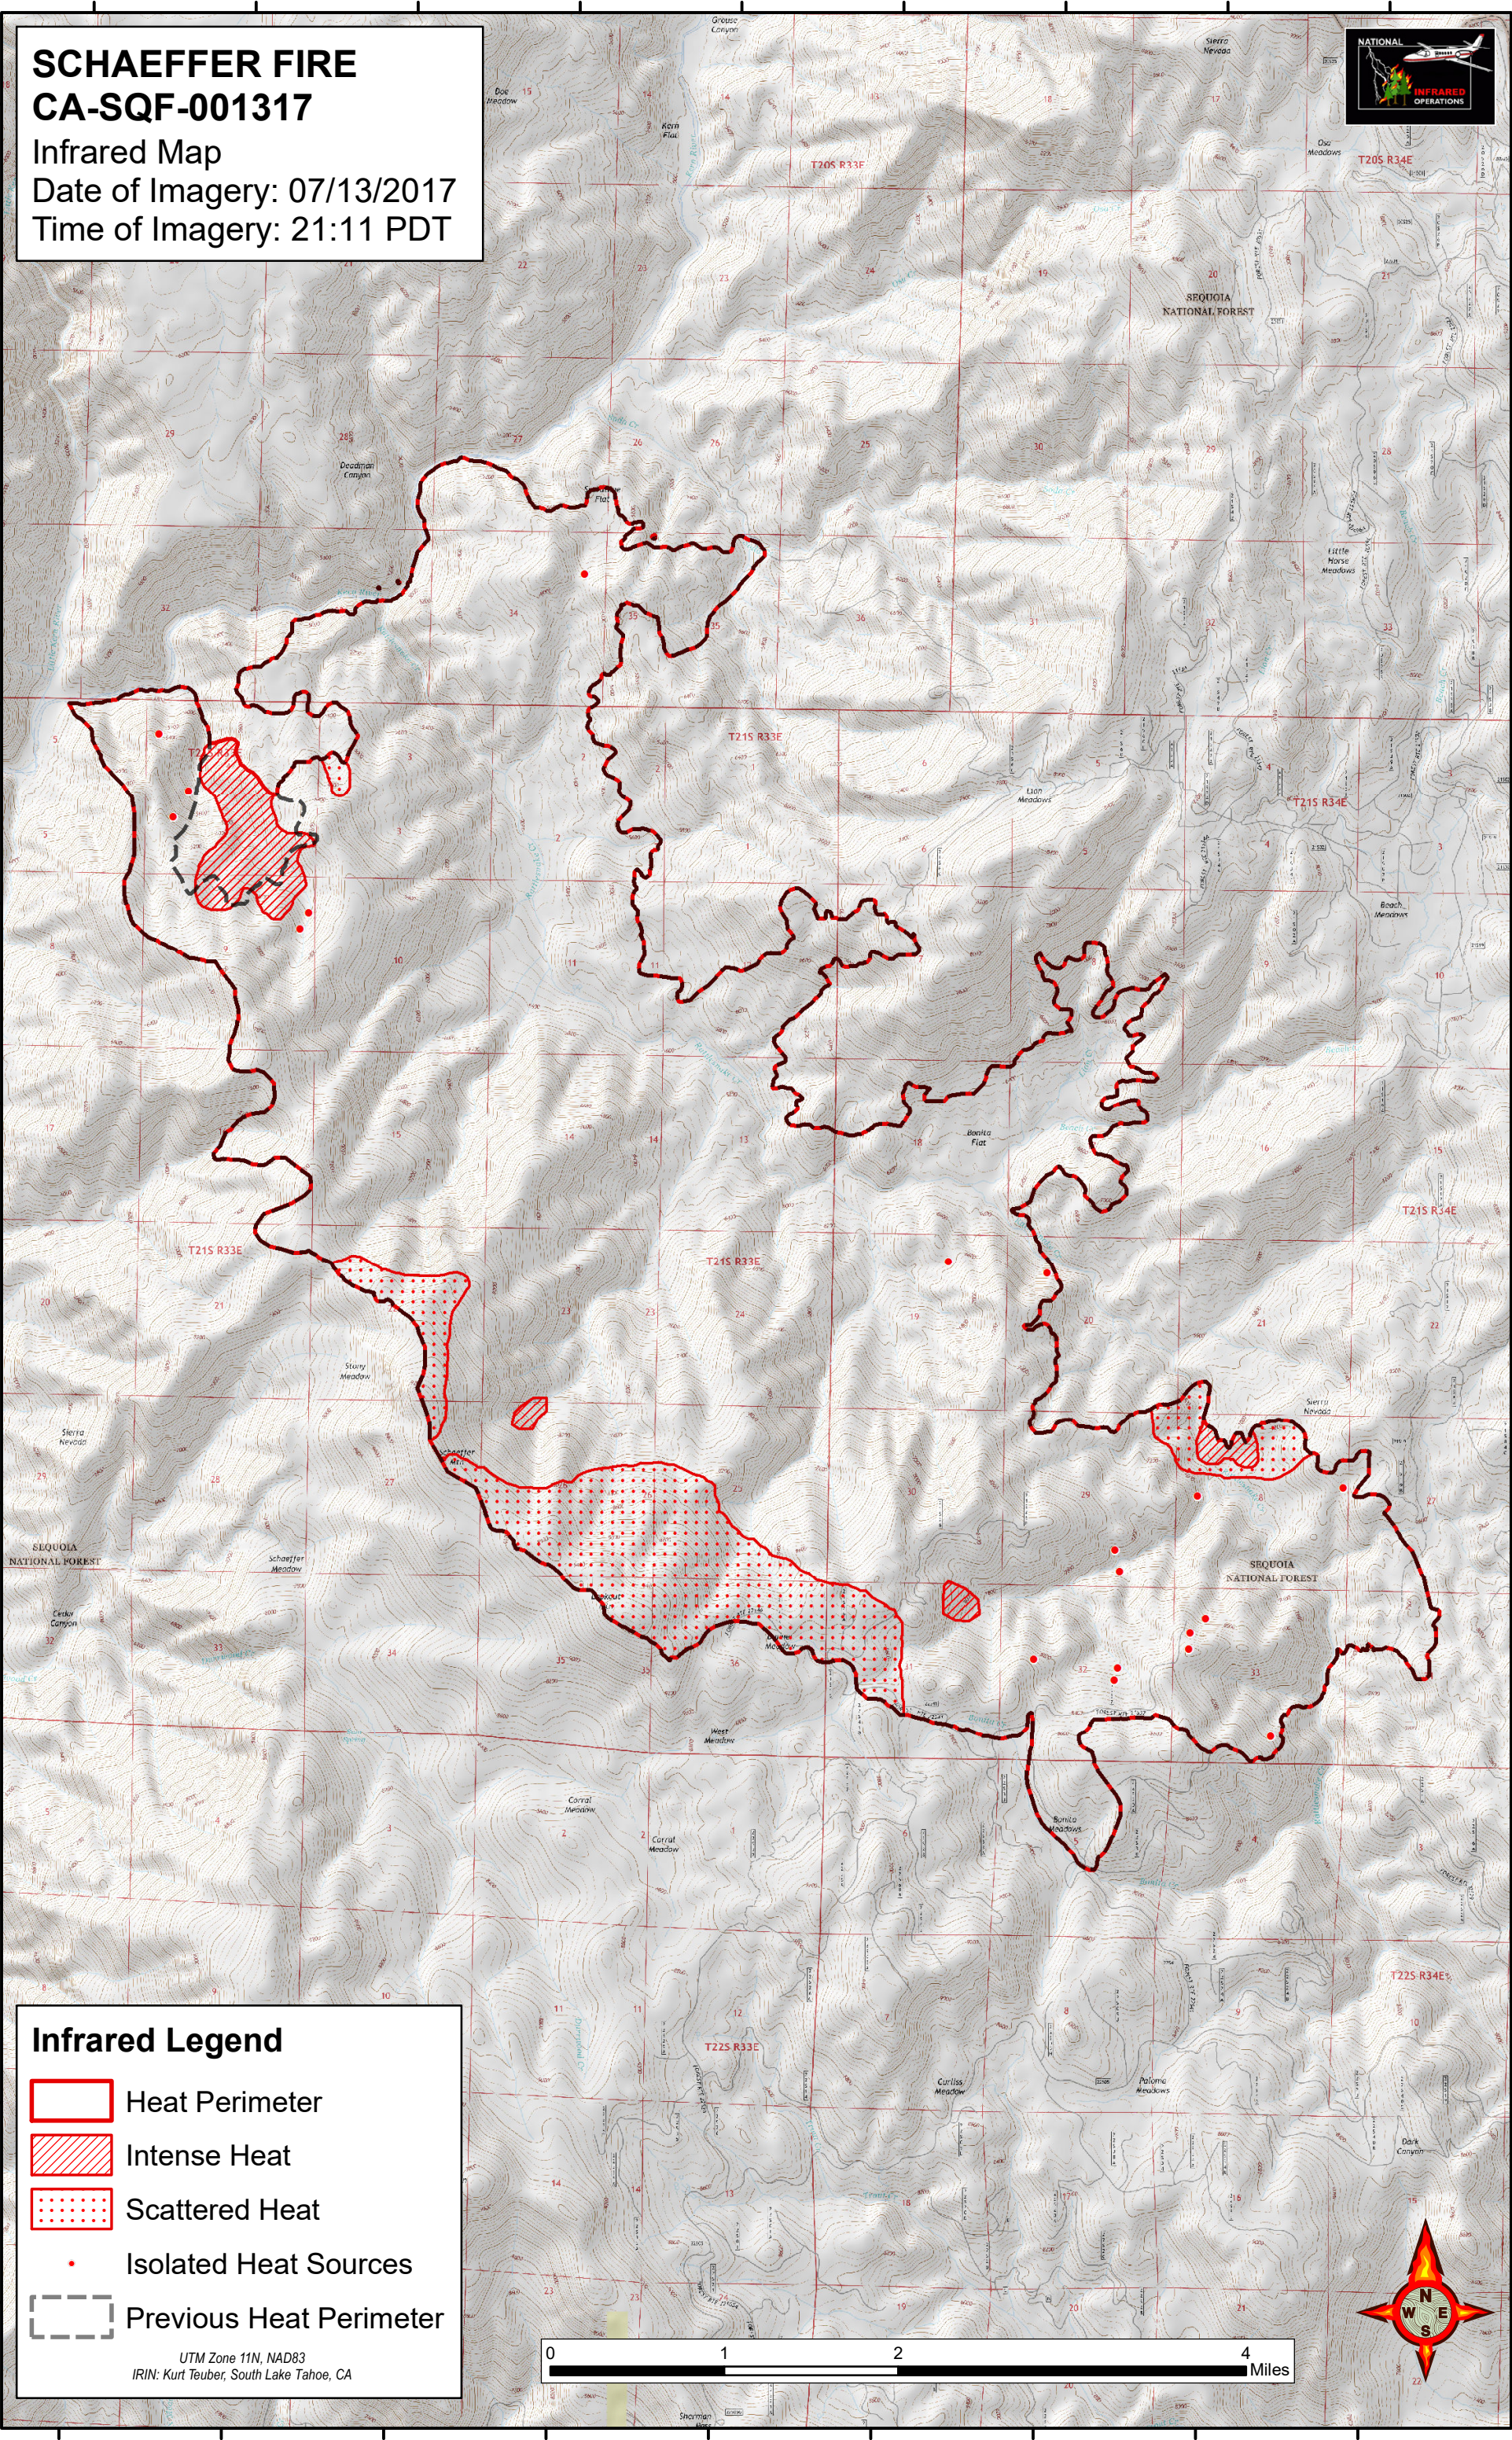

**SCHAEFFER FIRE**  
**CA-SQF-001317**  
 Infrared Map  
 Date of Imagery: 07/13/2017  
 Time of Imagery: 21:11 PDT

**Infrared Legend**

-  Heat Perimeter
-  Intense Heat
-  Scattered Heat
-  Isolated Heat Sources
-  Previous Heat Perimeter

UTM Zone 11N, NAD83  
 IRIN: Kurt Teuber, South Lake Tahoe, CA