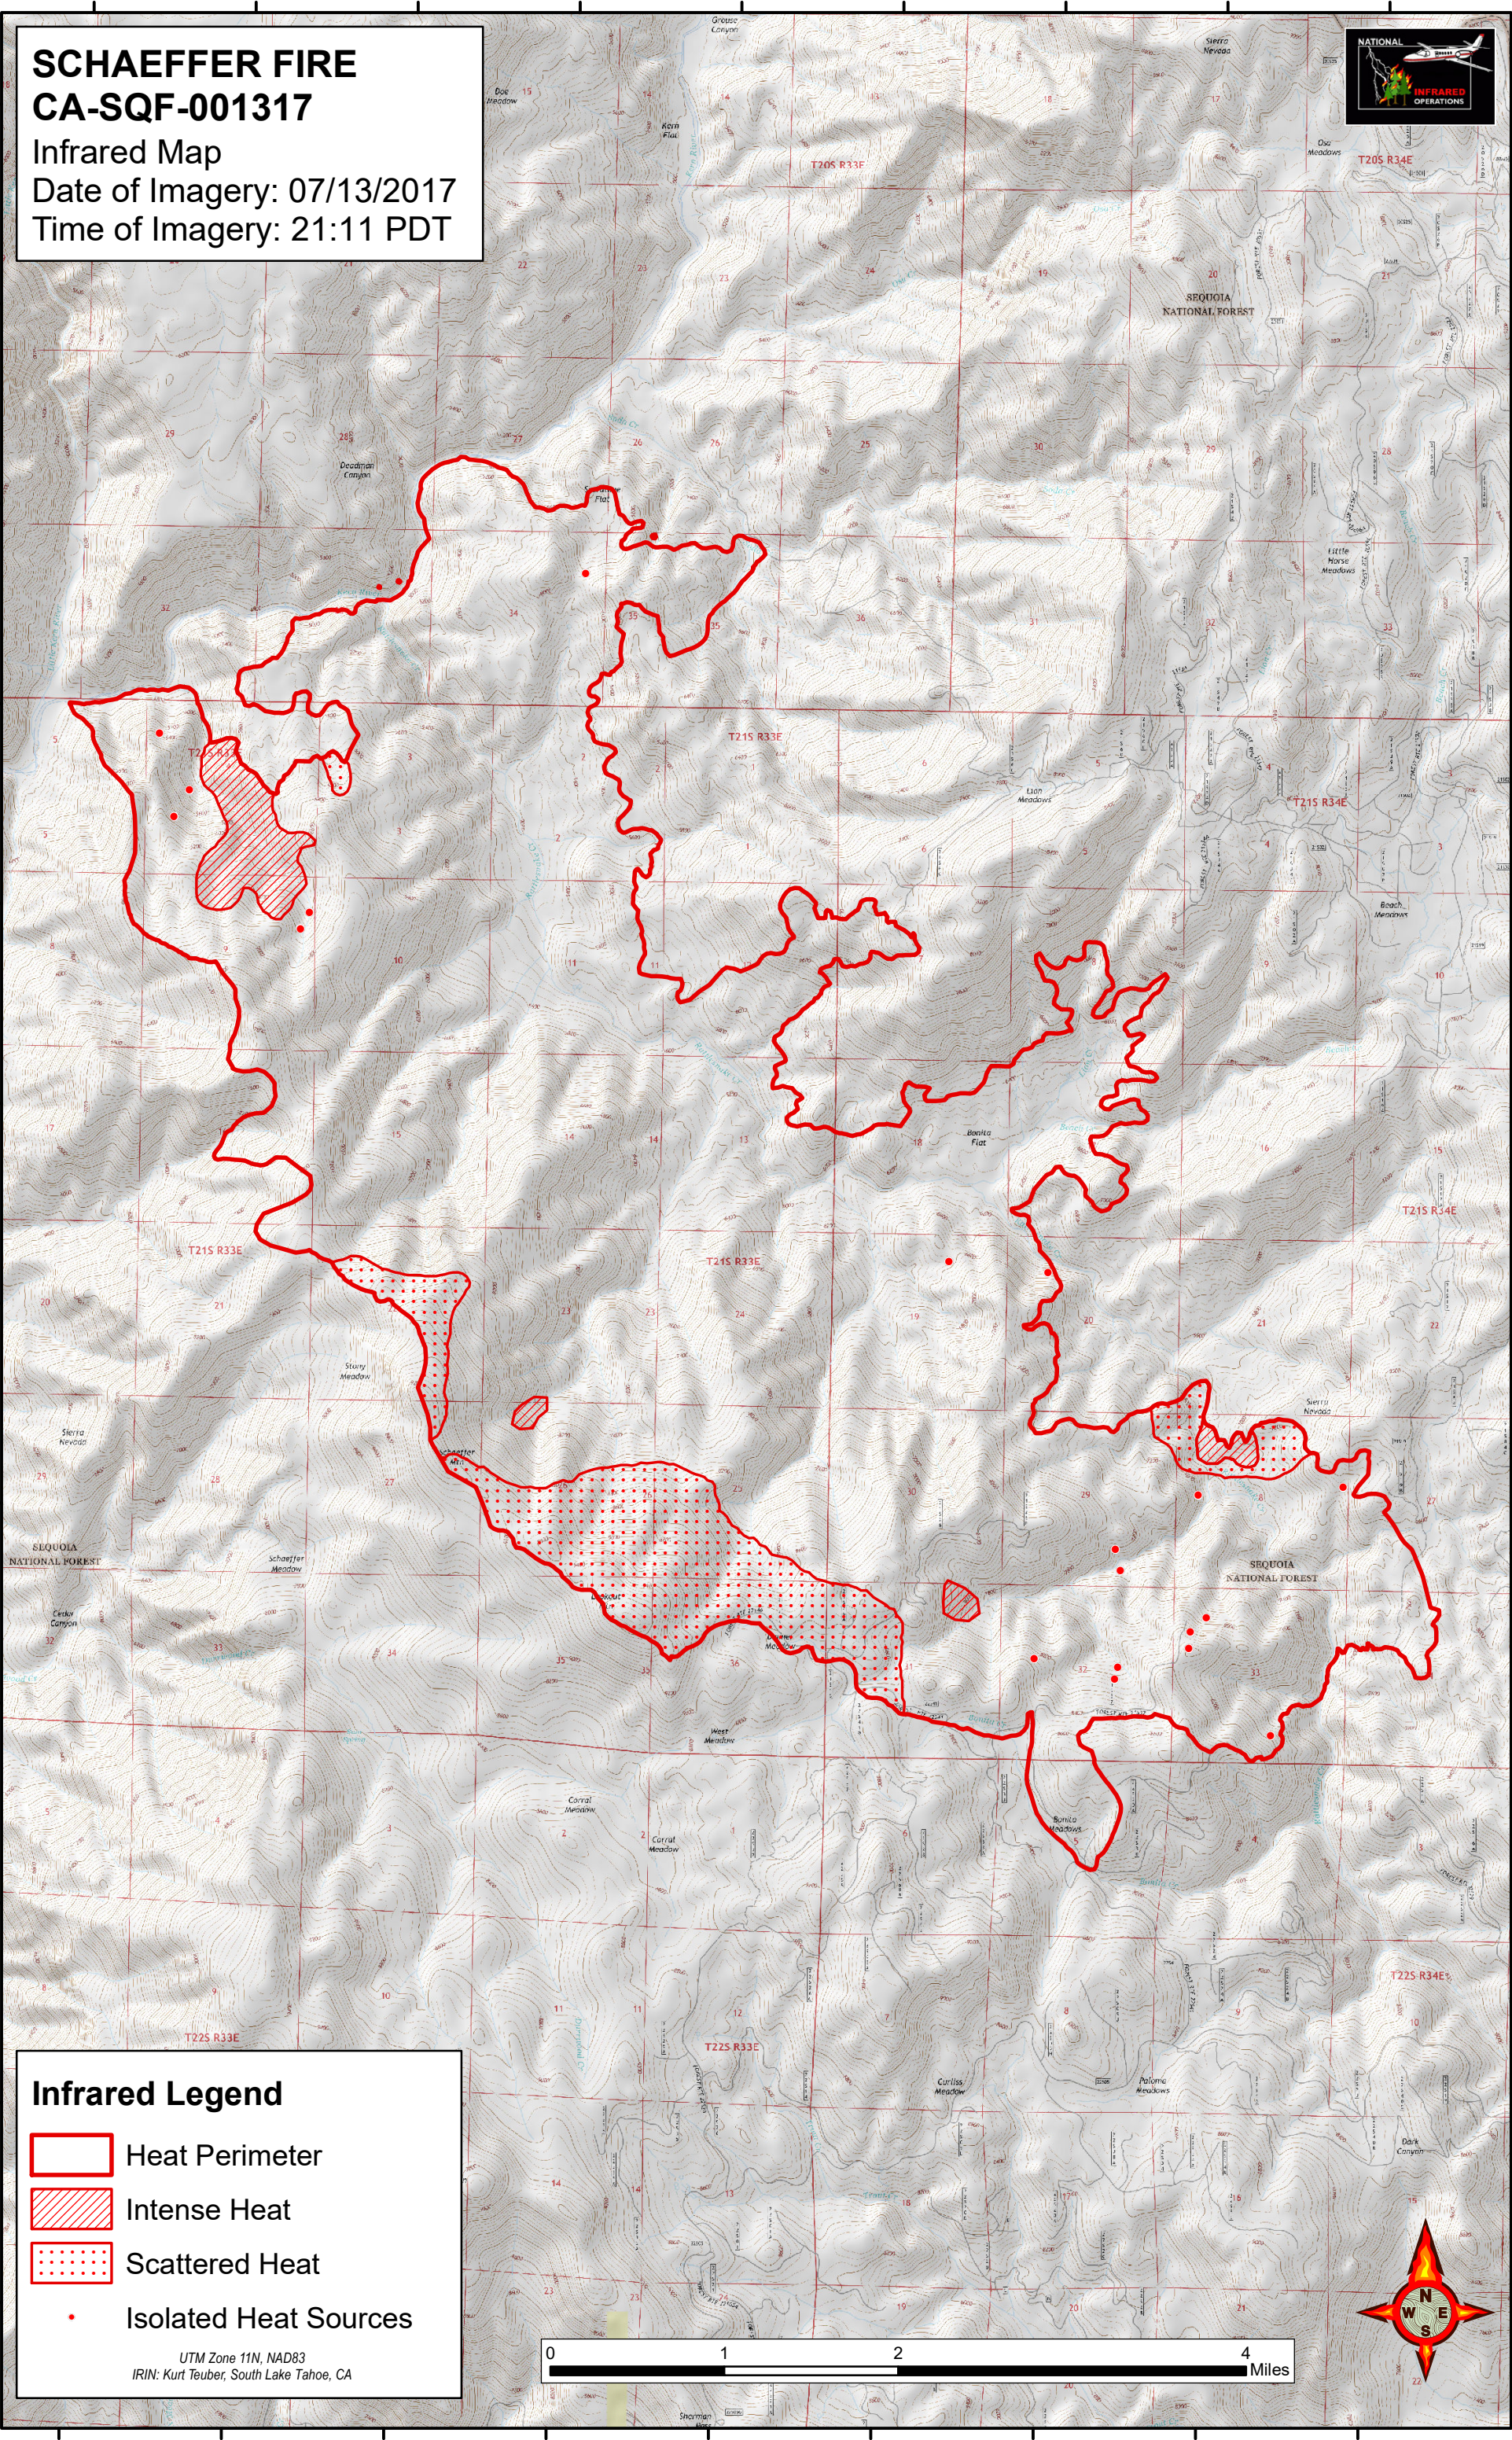

SCHAEFFER FIRE
CA-SQF-001317
Infrared Map
Date of Imagery: 07/13/2017
Time of Imagery: 21:11 PDT

Infrared Legend

-  Heat Perimeter
-  Intense Heat
-  Scattered Heat
-  Isolated Heat Sources

UTM Zone 11N, NAD83
IRIN: Kurt Teuber, South Lake Tahoe, CA