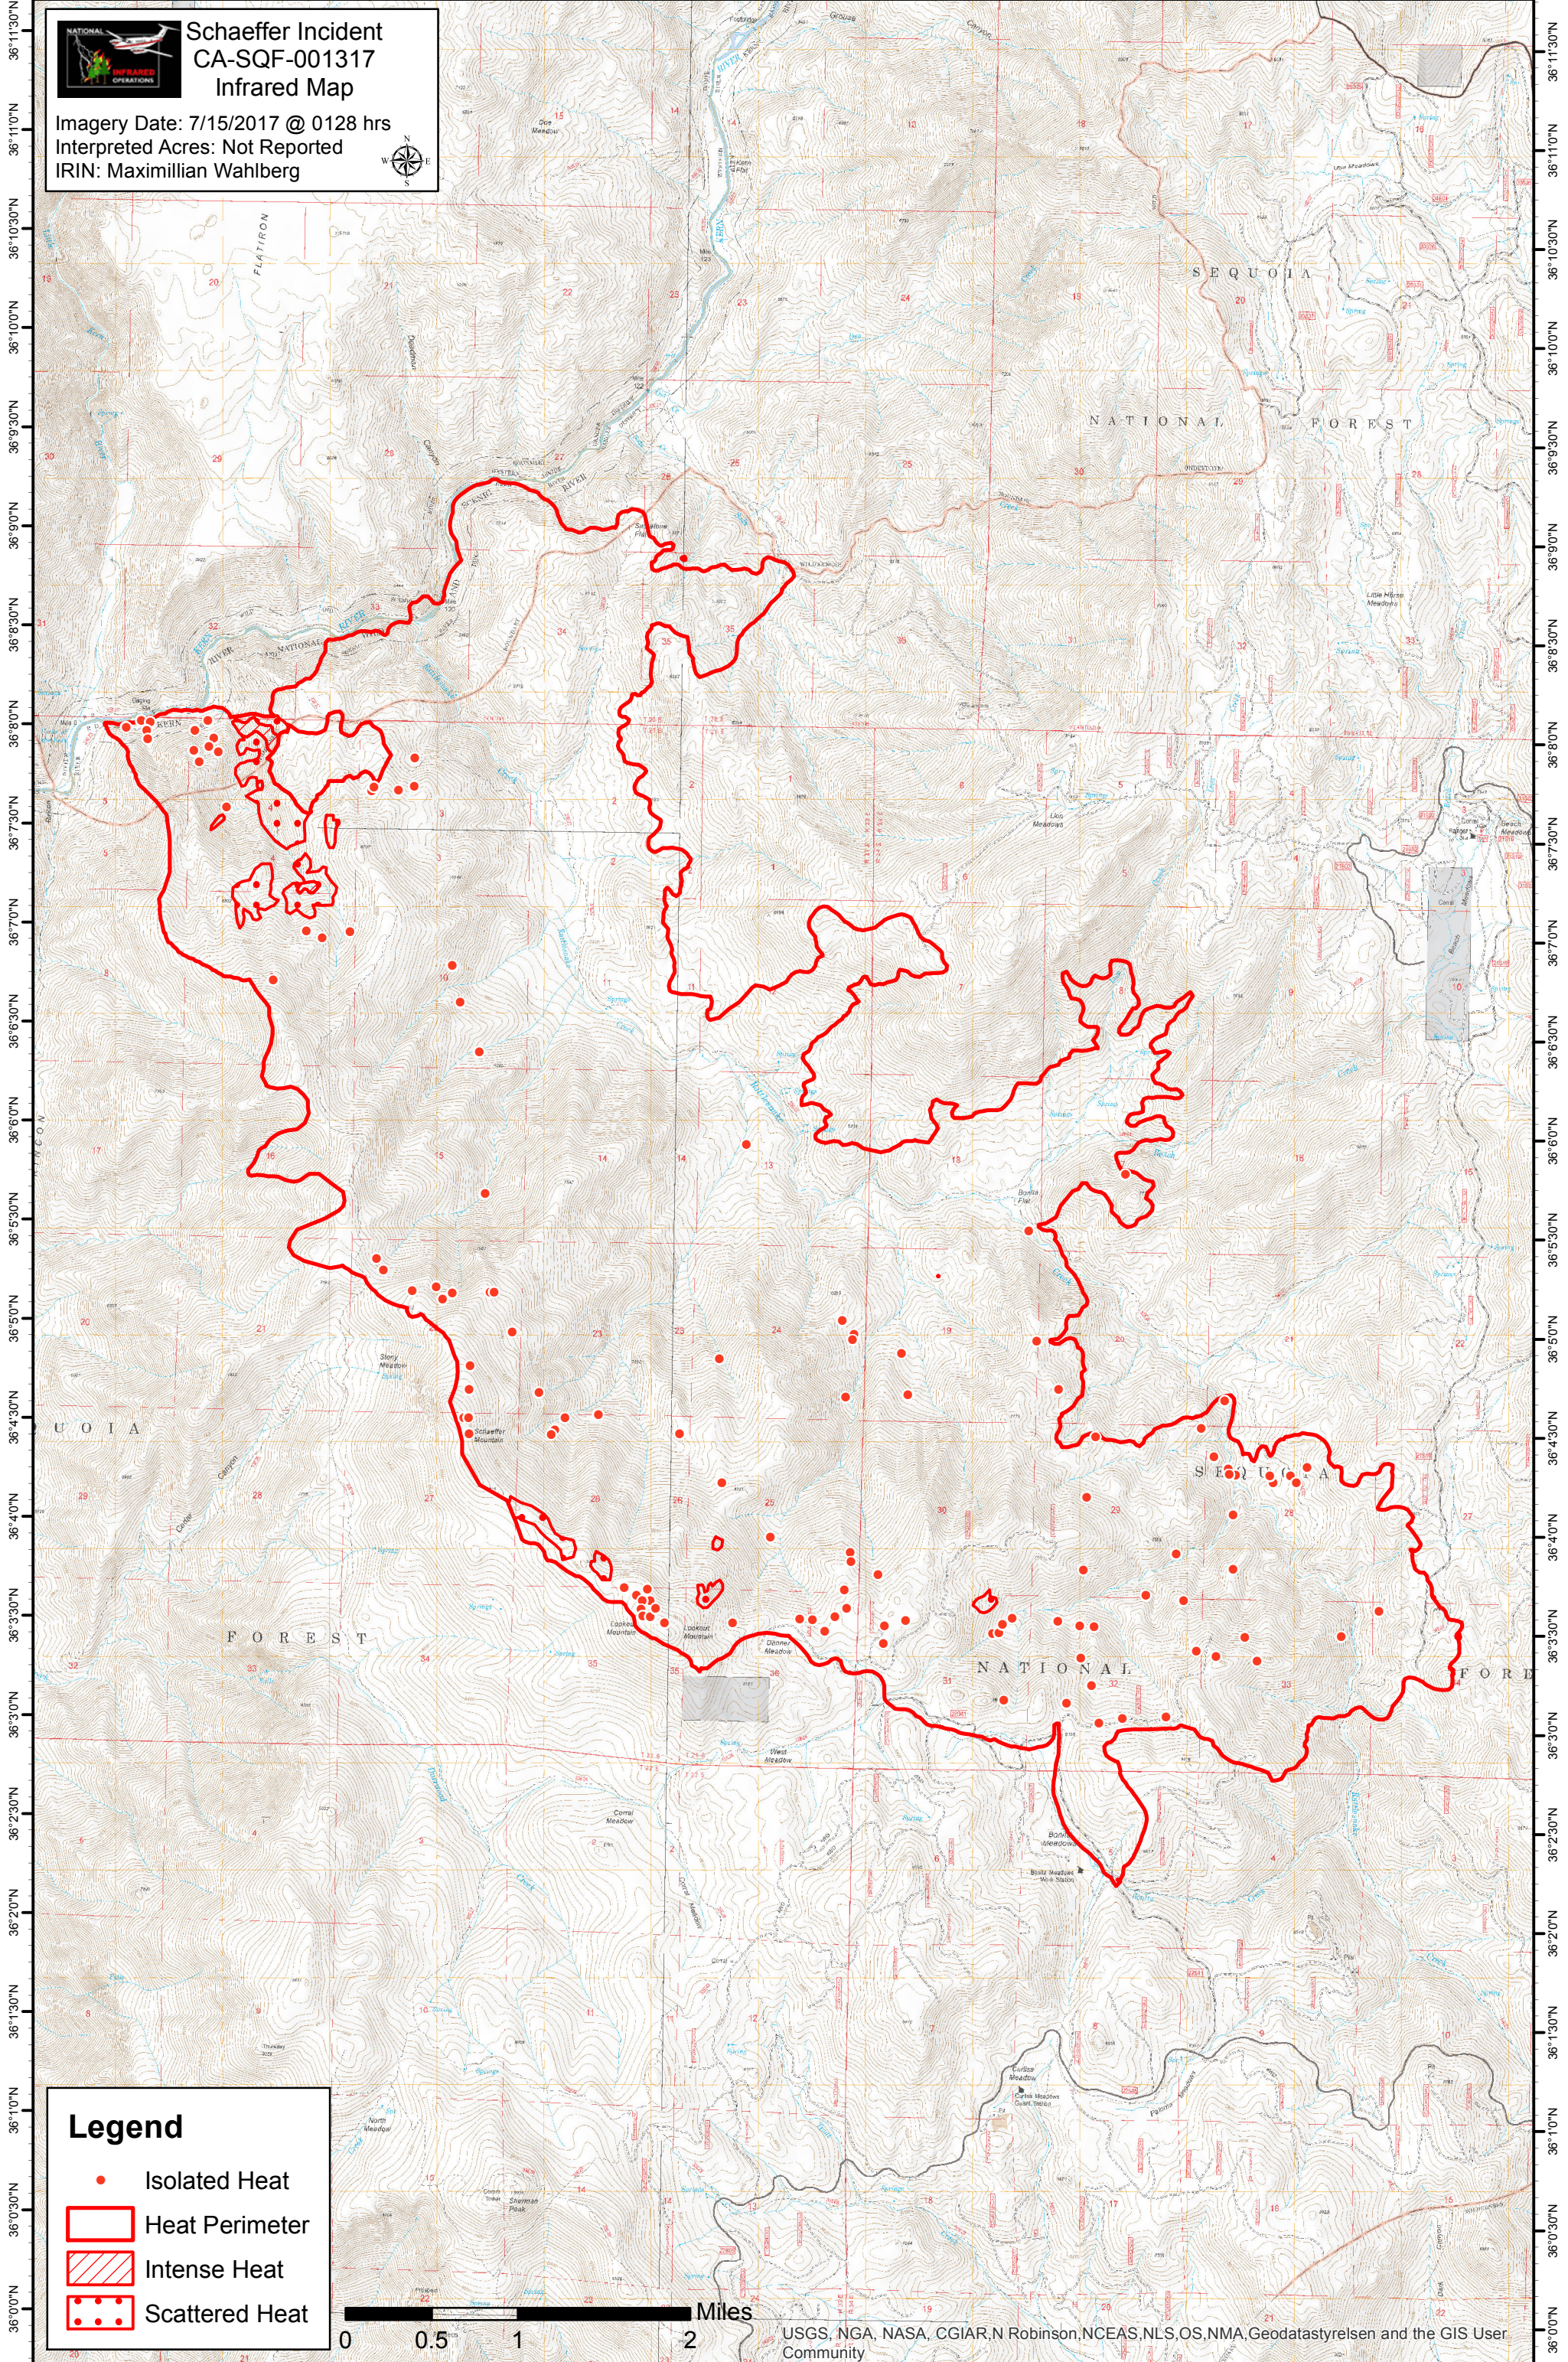

118°26'30"W 118°26'0"W 118°25'30"W 118°25'0"W 118°24'30"W 118°24'0"W 118°23'30"W 118°23'0"W 118°22'30"W 118°22'0"W 118°21'30"W 118°21'0"W 118°20'30"W 118°20'0"W 118°19'30"W 118°19'0"W 118°18'30"W 118°18'0"W 118°17'30"W

Schaeffer Incident CA-SQF-001317 Infrared Map

Imagery Date: 7/15/2017 @ 0128 hrs
Interpreted Acres: Not Reported
IRIN: Maximilian Wahlberg

Legend

- Isolated Heat
- Heat Perimeter
- Intense Heat
- Scattered Heat

USGS, NGA, NASA, CGIAR, N Robinson, NCEAS, NLS, OS, NMA, Geodatastyrelsen and the GIS User Community

118°26'0"W 118°25'30"W 118°25'0"W 118°24'30"W 118°24'0"W 118°23'30"W 118°23'0"W 118°22'30"W 118°22'0"W 118°21'30"W 118°21'0"W 118°20'30"W 118°20'0"W 118°19'30"W 118°19'0"W 118°18'30"W 118°18'0"W 118°17'30"W