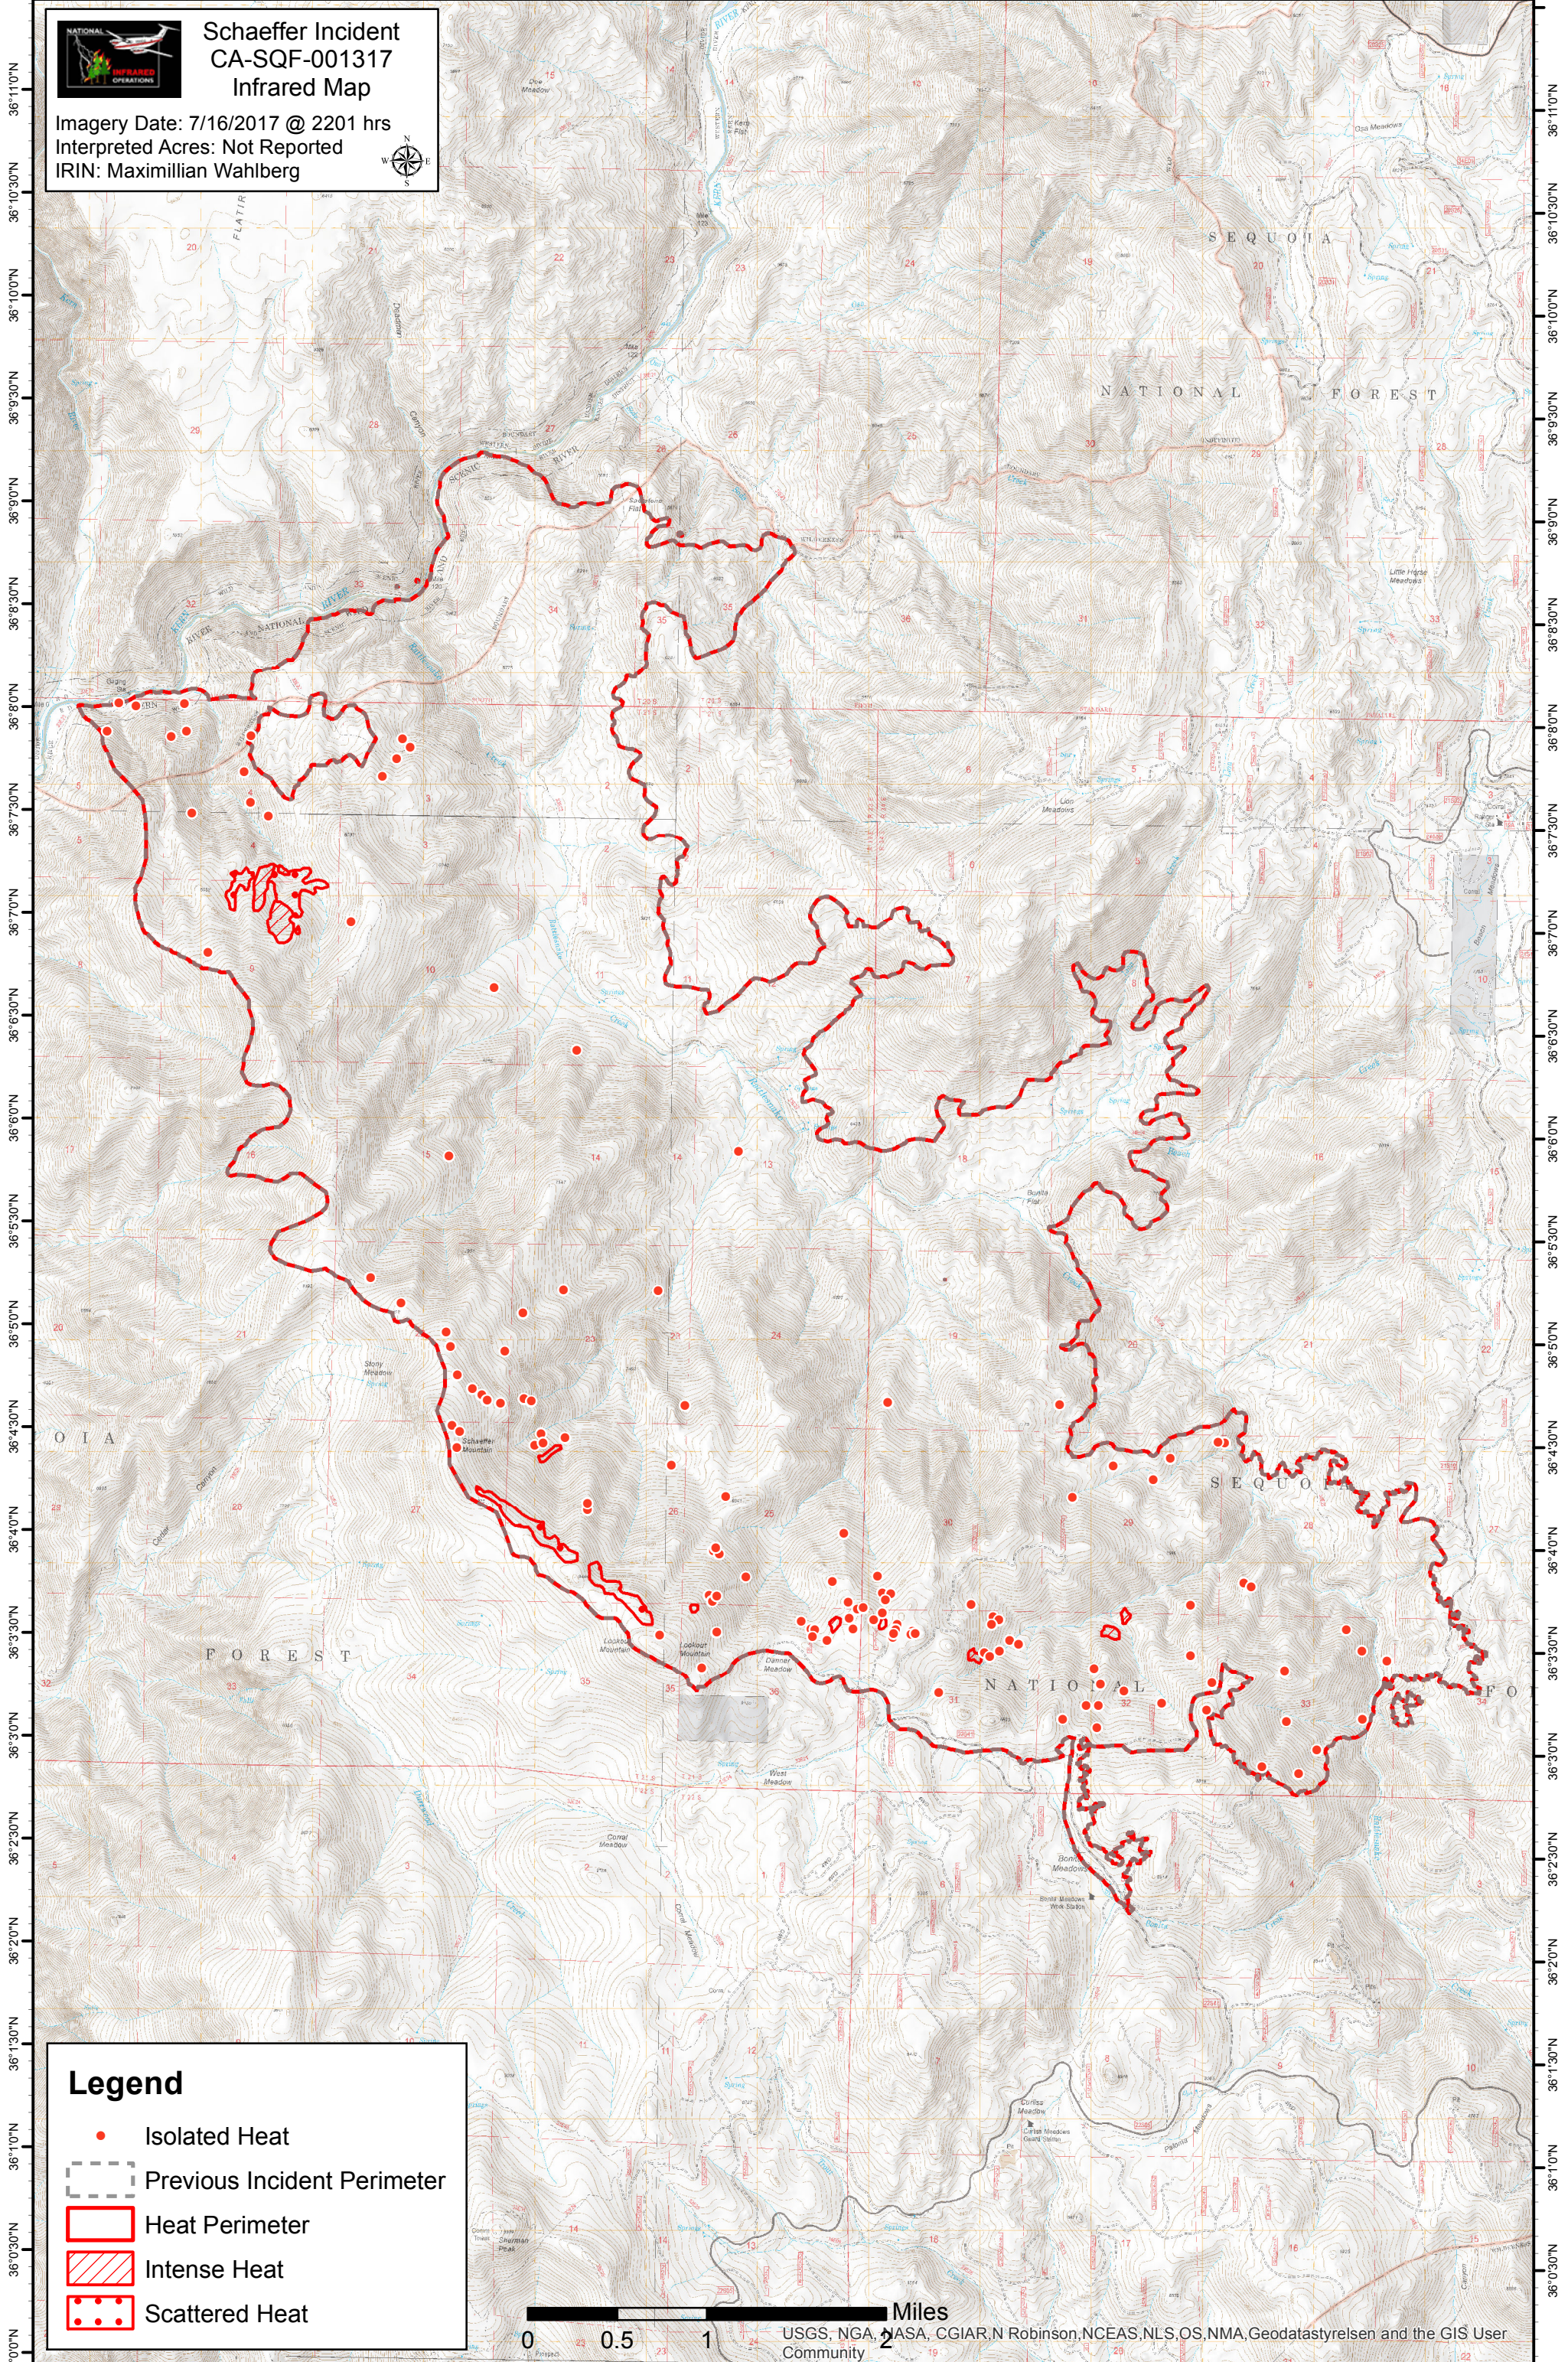

Schaeffer Incident CA-SQF-001317 Infrared Map

Imagery Date: 7/16/2017 @ 2201 hrs
Interpreted Acres: Not Reported
IRIN: Maximilian Wahlberg

Legend

- Isolated Heat
- Previous Incident Perimeter
- Heat Perimeter
- Intense Heat
- Scattered Heat

USGS, NGA, NASA, CGIAR, N Robinson, NCEAS, NLS, OS, NMA, Geodastystreisen and the GIS User Community