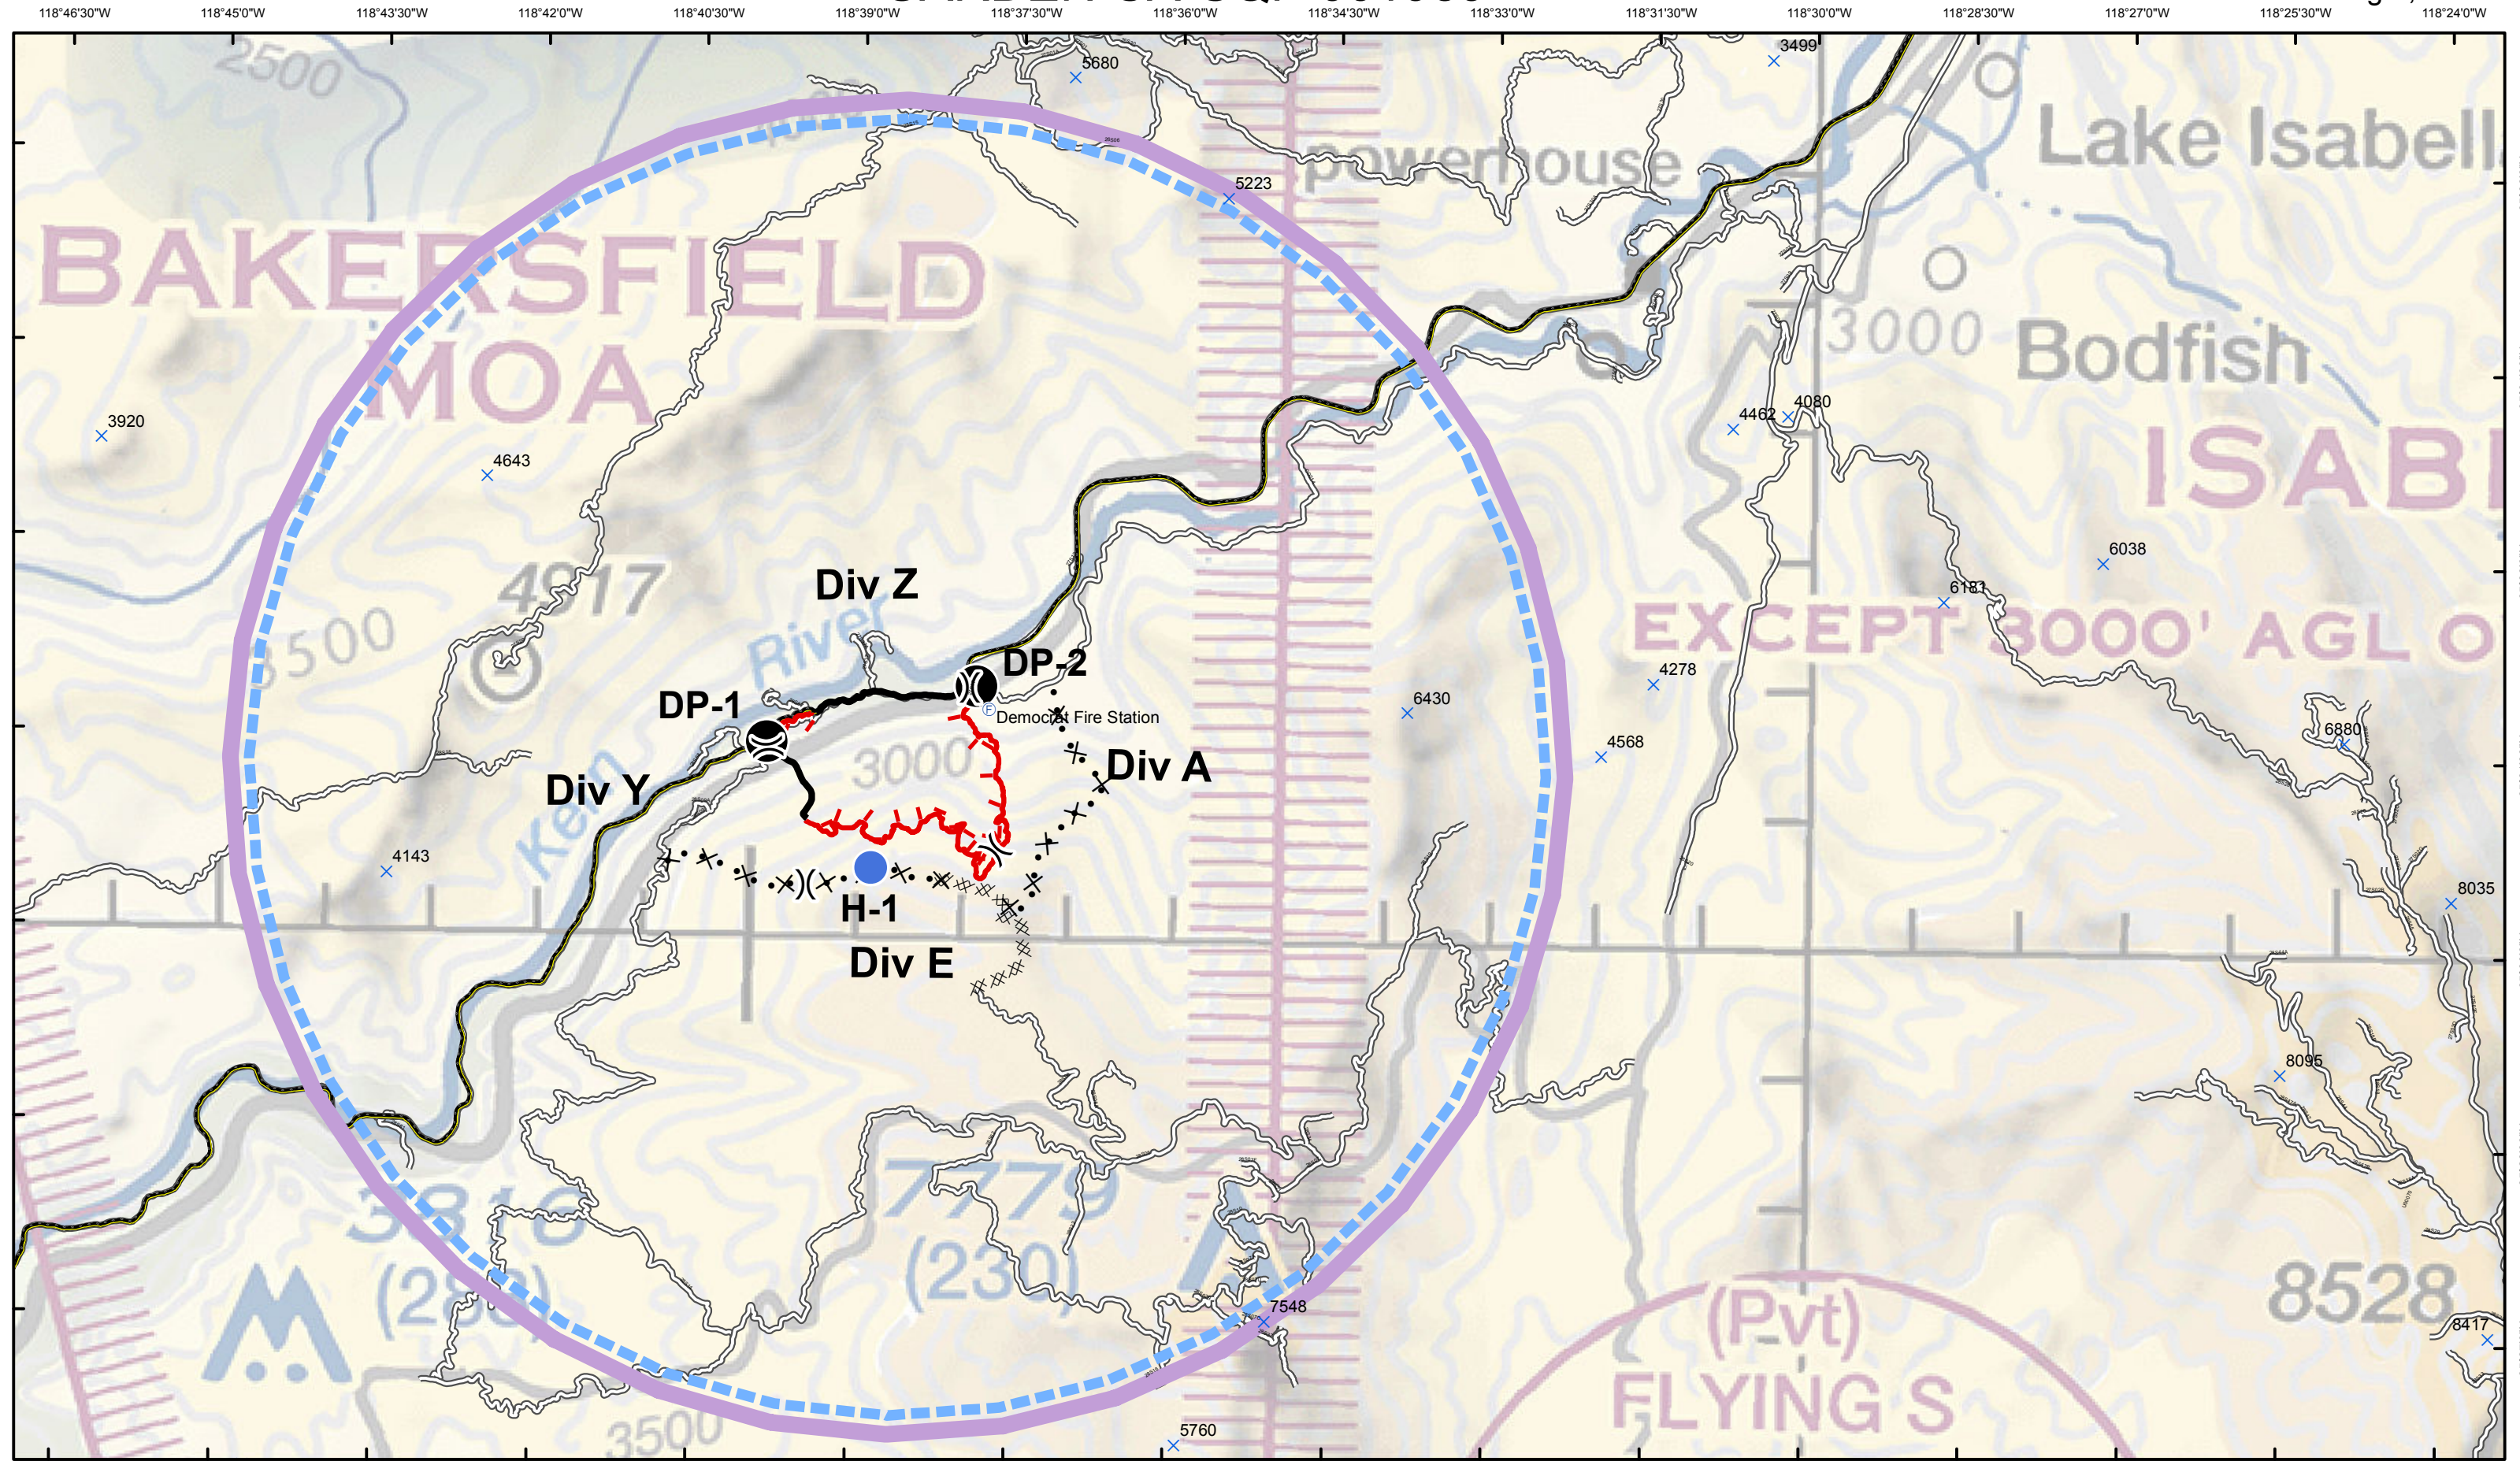

GARDEN CA-SQF-001989

Aug 2, 2017

- Uncontrolled Fire Edge
- Completed Line
- Completed Dozer Line
- Proposed Dozer Line

Division

- Helispot
- Drop Point
- Trail
- Mines

Lat Long Grid
NAD 83 UTM 11
Degrees Decimal Minutes
DMH

LABEL	LAT	LONG
DP-1	118 39.843	35 31.467
DP-2	118 37.87	35 31.931
H-1	118 38.852	35 30.524

Frequencies	AM	FM
AIR/AIR-RW	122.275	
AIR/AIR-RW		167.0625 RX/TX
AIR/GRND Tactical		166.6750 RX/TX
AIR/GRND		RX/TX
Command		SQF Channel 4, RX 170.550 TX 166.000 Tone 5:146.2
AIR/GUARD		168.6250 RX/TX
HELIBASE TOLC/DECK		163.100 RX/TX