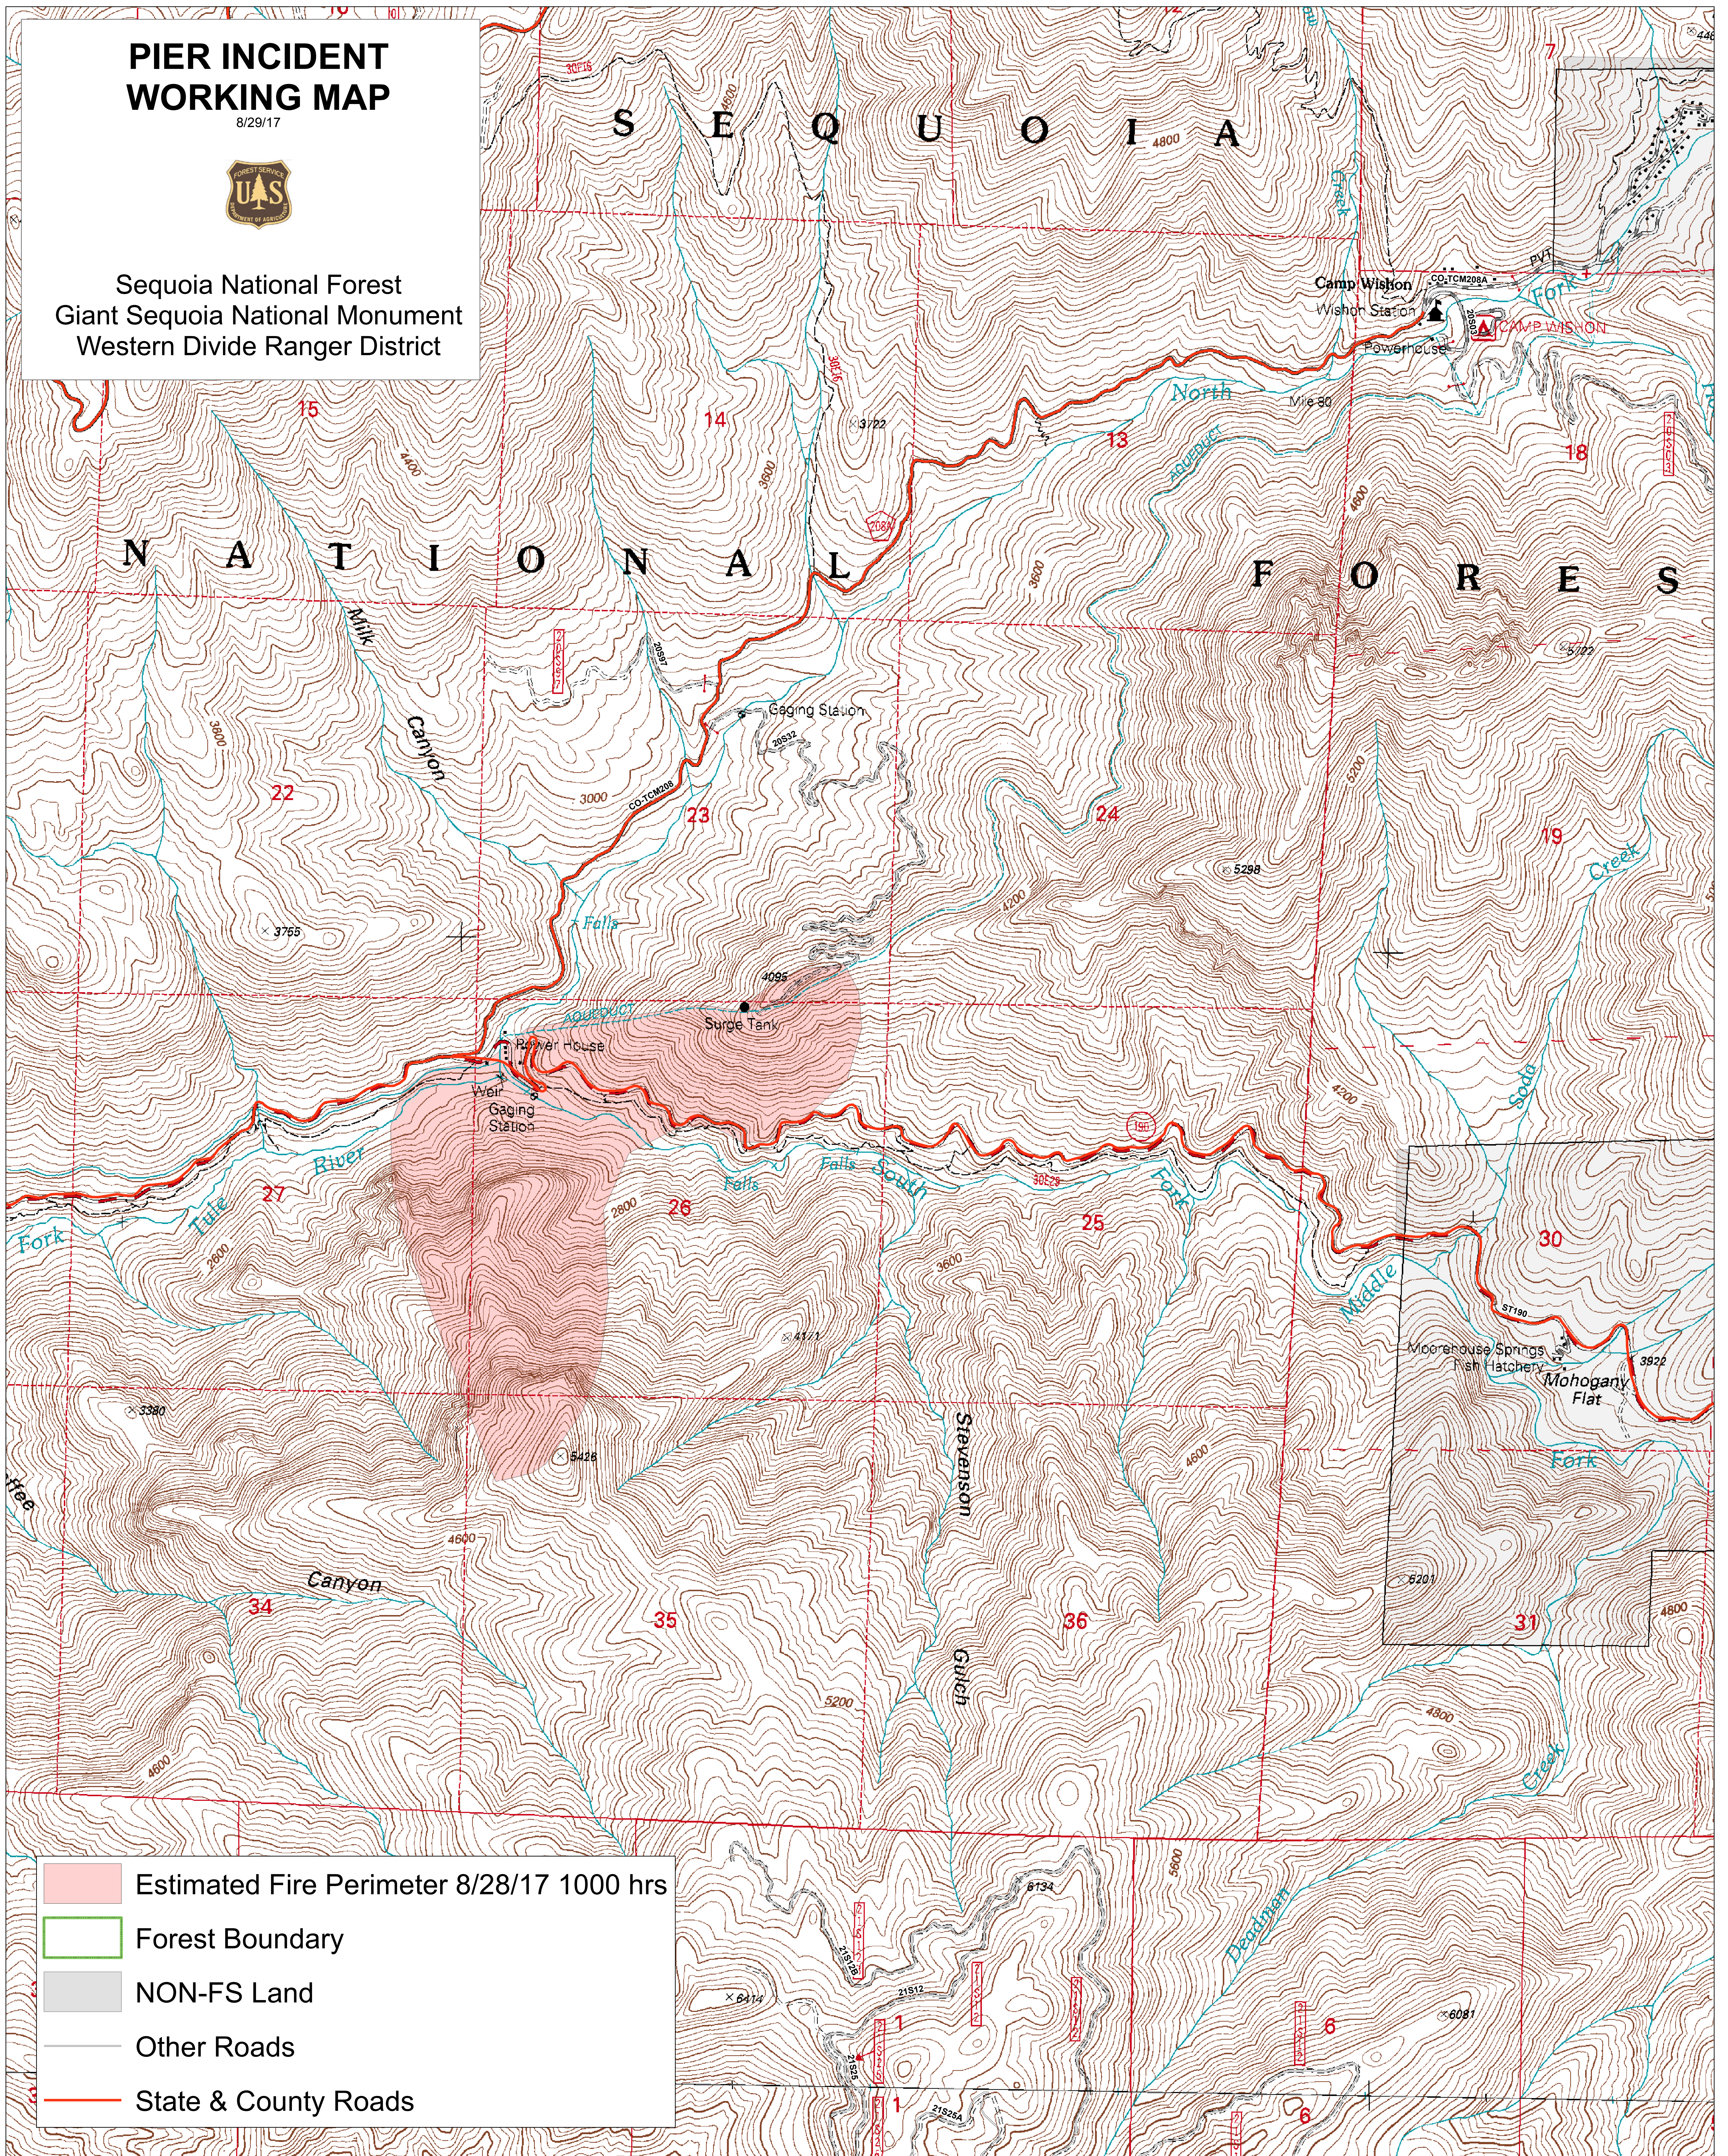

PIER INCIDENT WORKING MAP

8/29/17

Sequoia National Forest
Giant Sequoia National Monument
Western Divide Ranger District

- Estimated Fire Perimeter 8/28/17 1000 hrs
- Forest Boundary
- NON-FS Land
- Other Roads
- State & County Roads

0 0.5 1 2 Miles