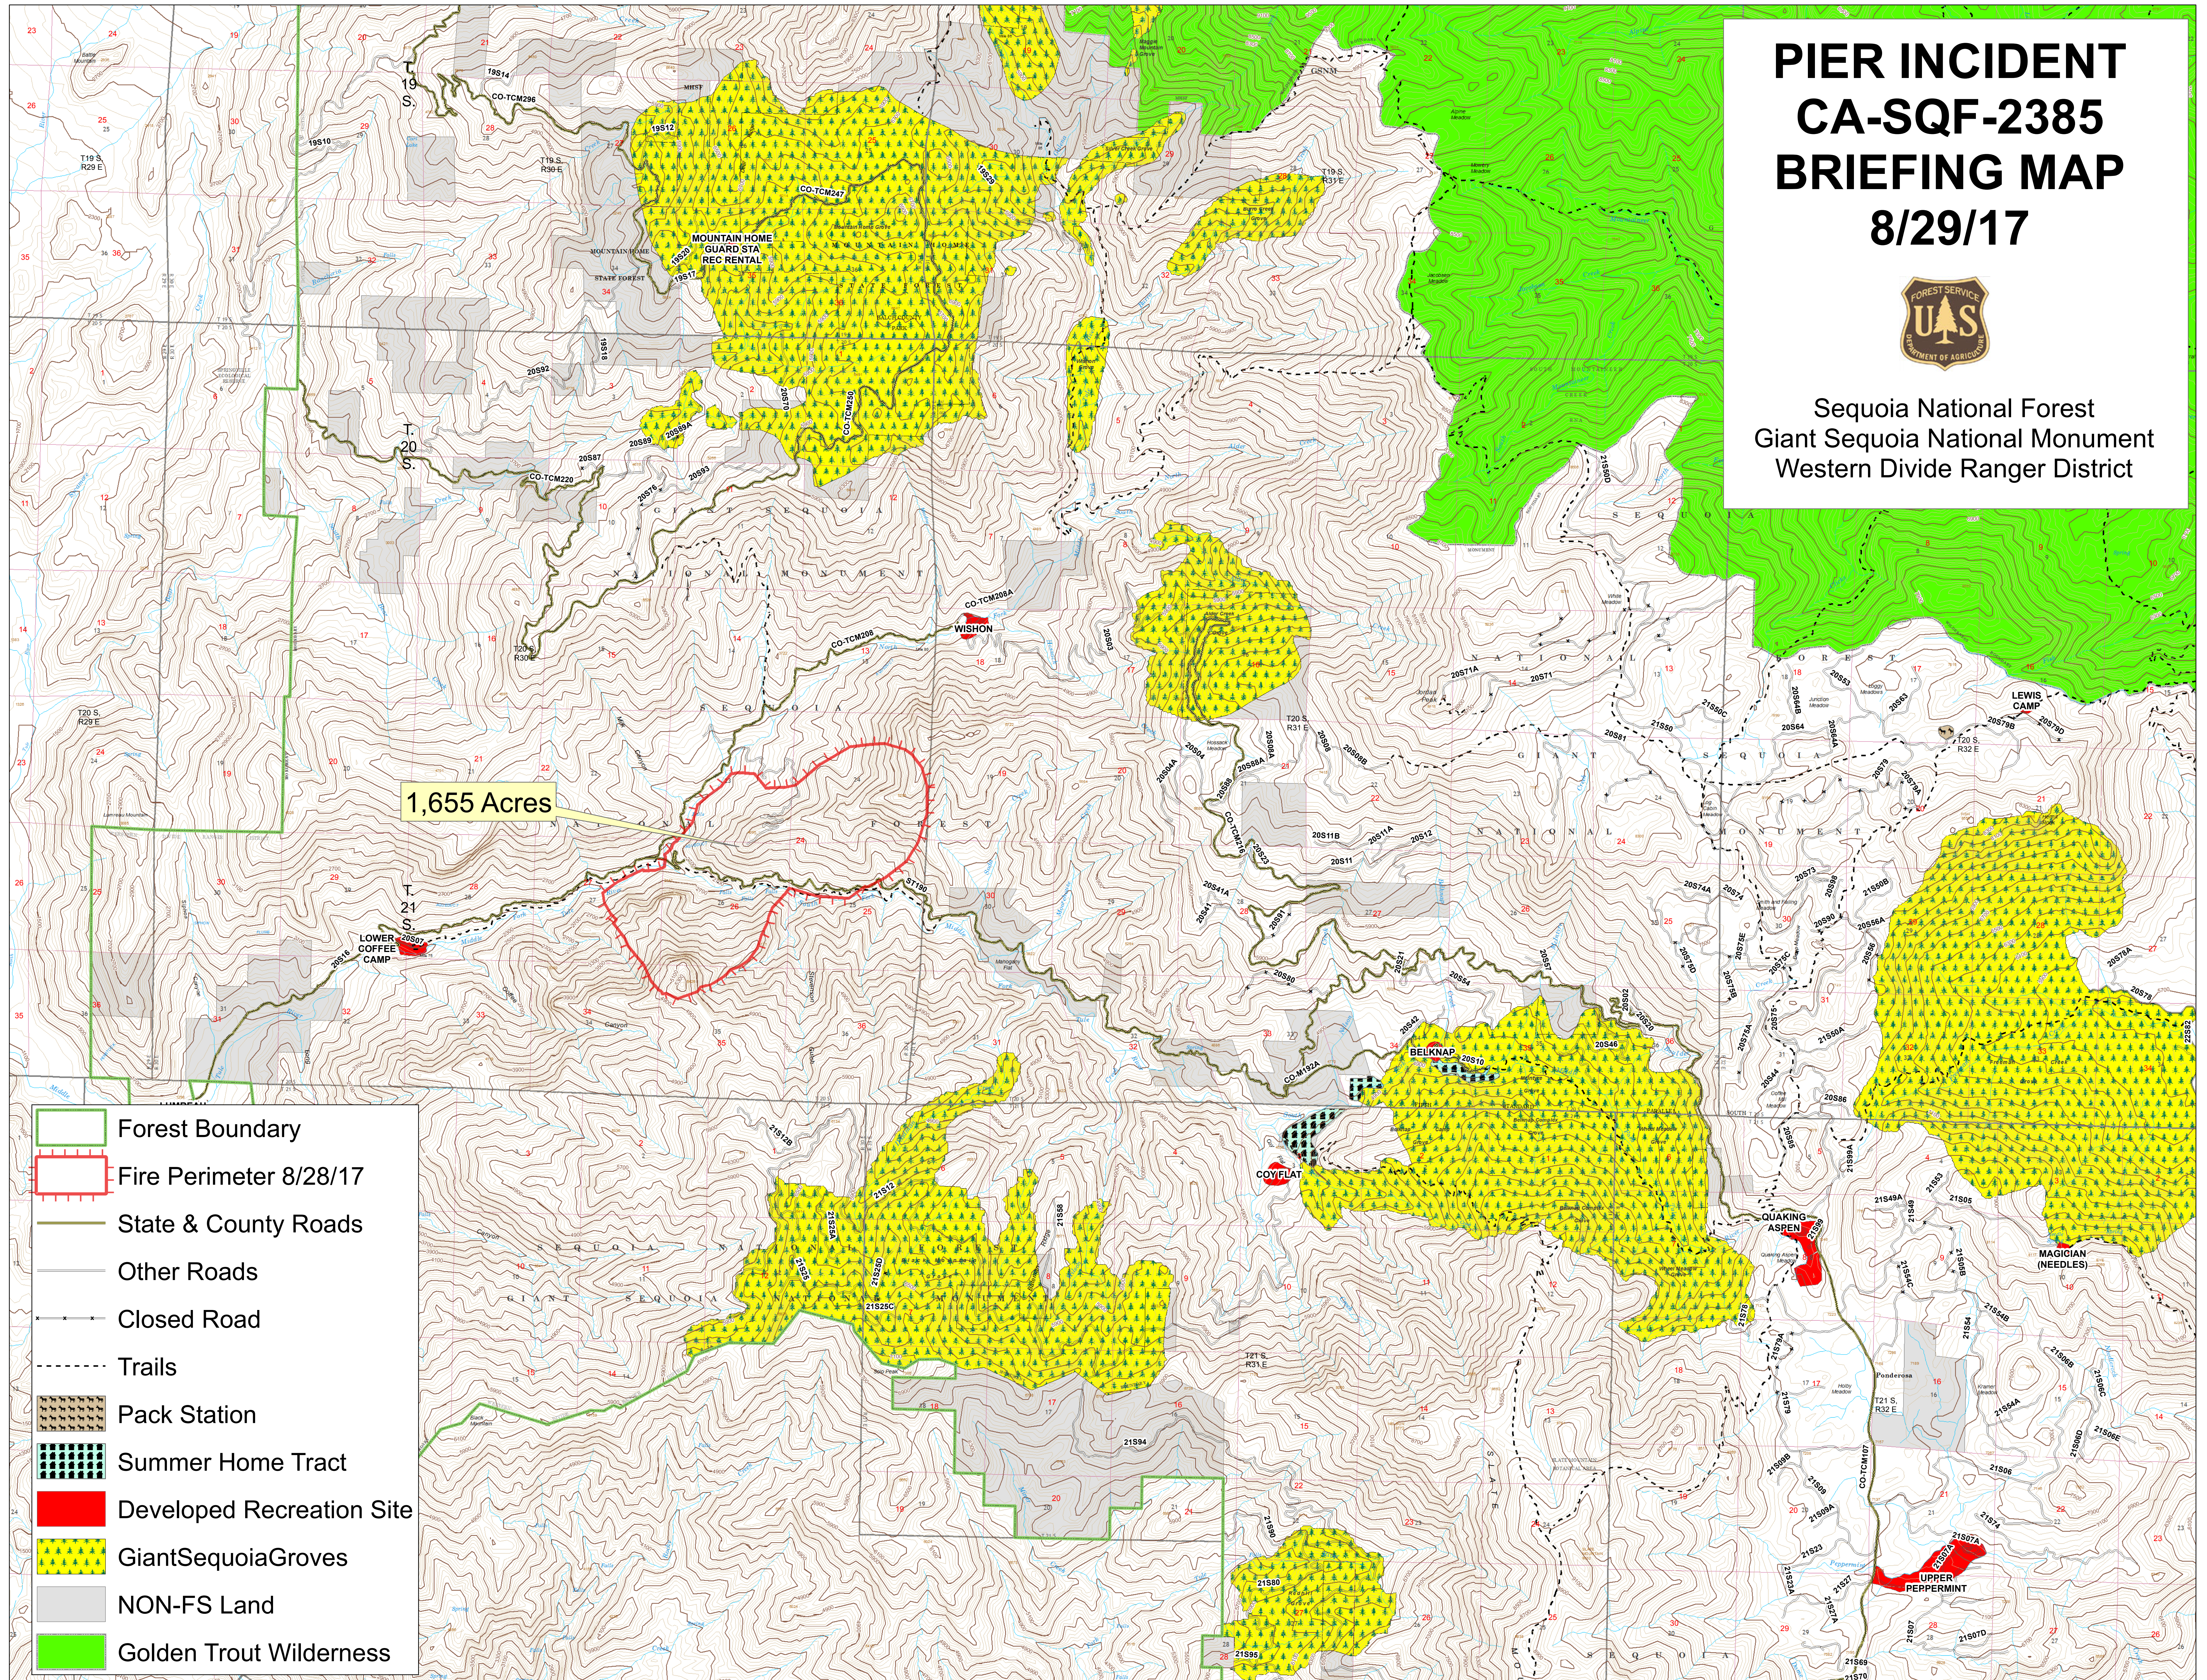

R.30E.

R.31E.

R.32E.

R.33E.

PIER INCIDENT CA-SQF-2385 BRIEFING MAP 8/29/17

Sequoia National Forest
Giant Sequoia National Monument
Western Divide Ranger District

1,655 Acres

- Forest Boundary
- Fire Perimeter 8/28/17
- State & County Roads
- Other Roads
- Closed Road
- Trails
- Pack Station
- Summer Home Tract
- Developed Recreation Site
- Giant Sequoia Groves
- NON-FS Land
- Golden Trout Wilderness

0 2.5 5 10 Miles