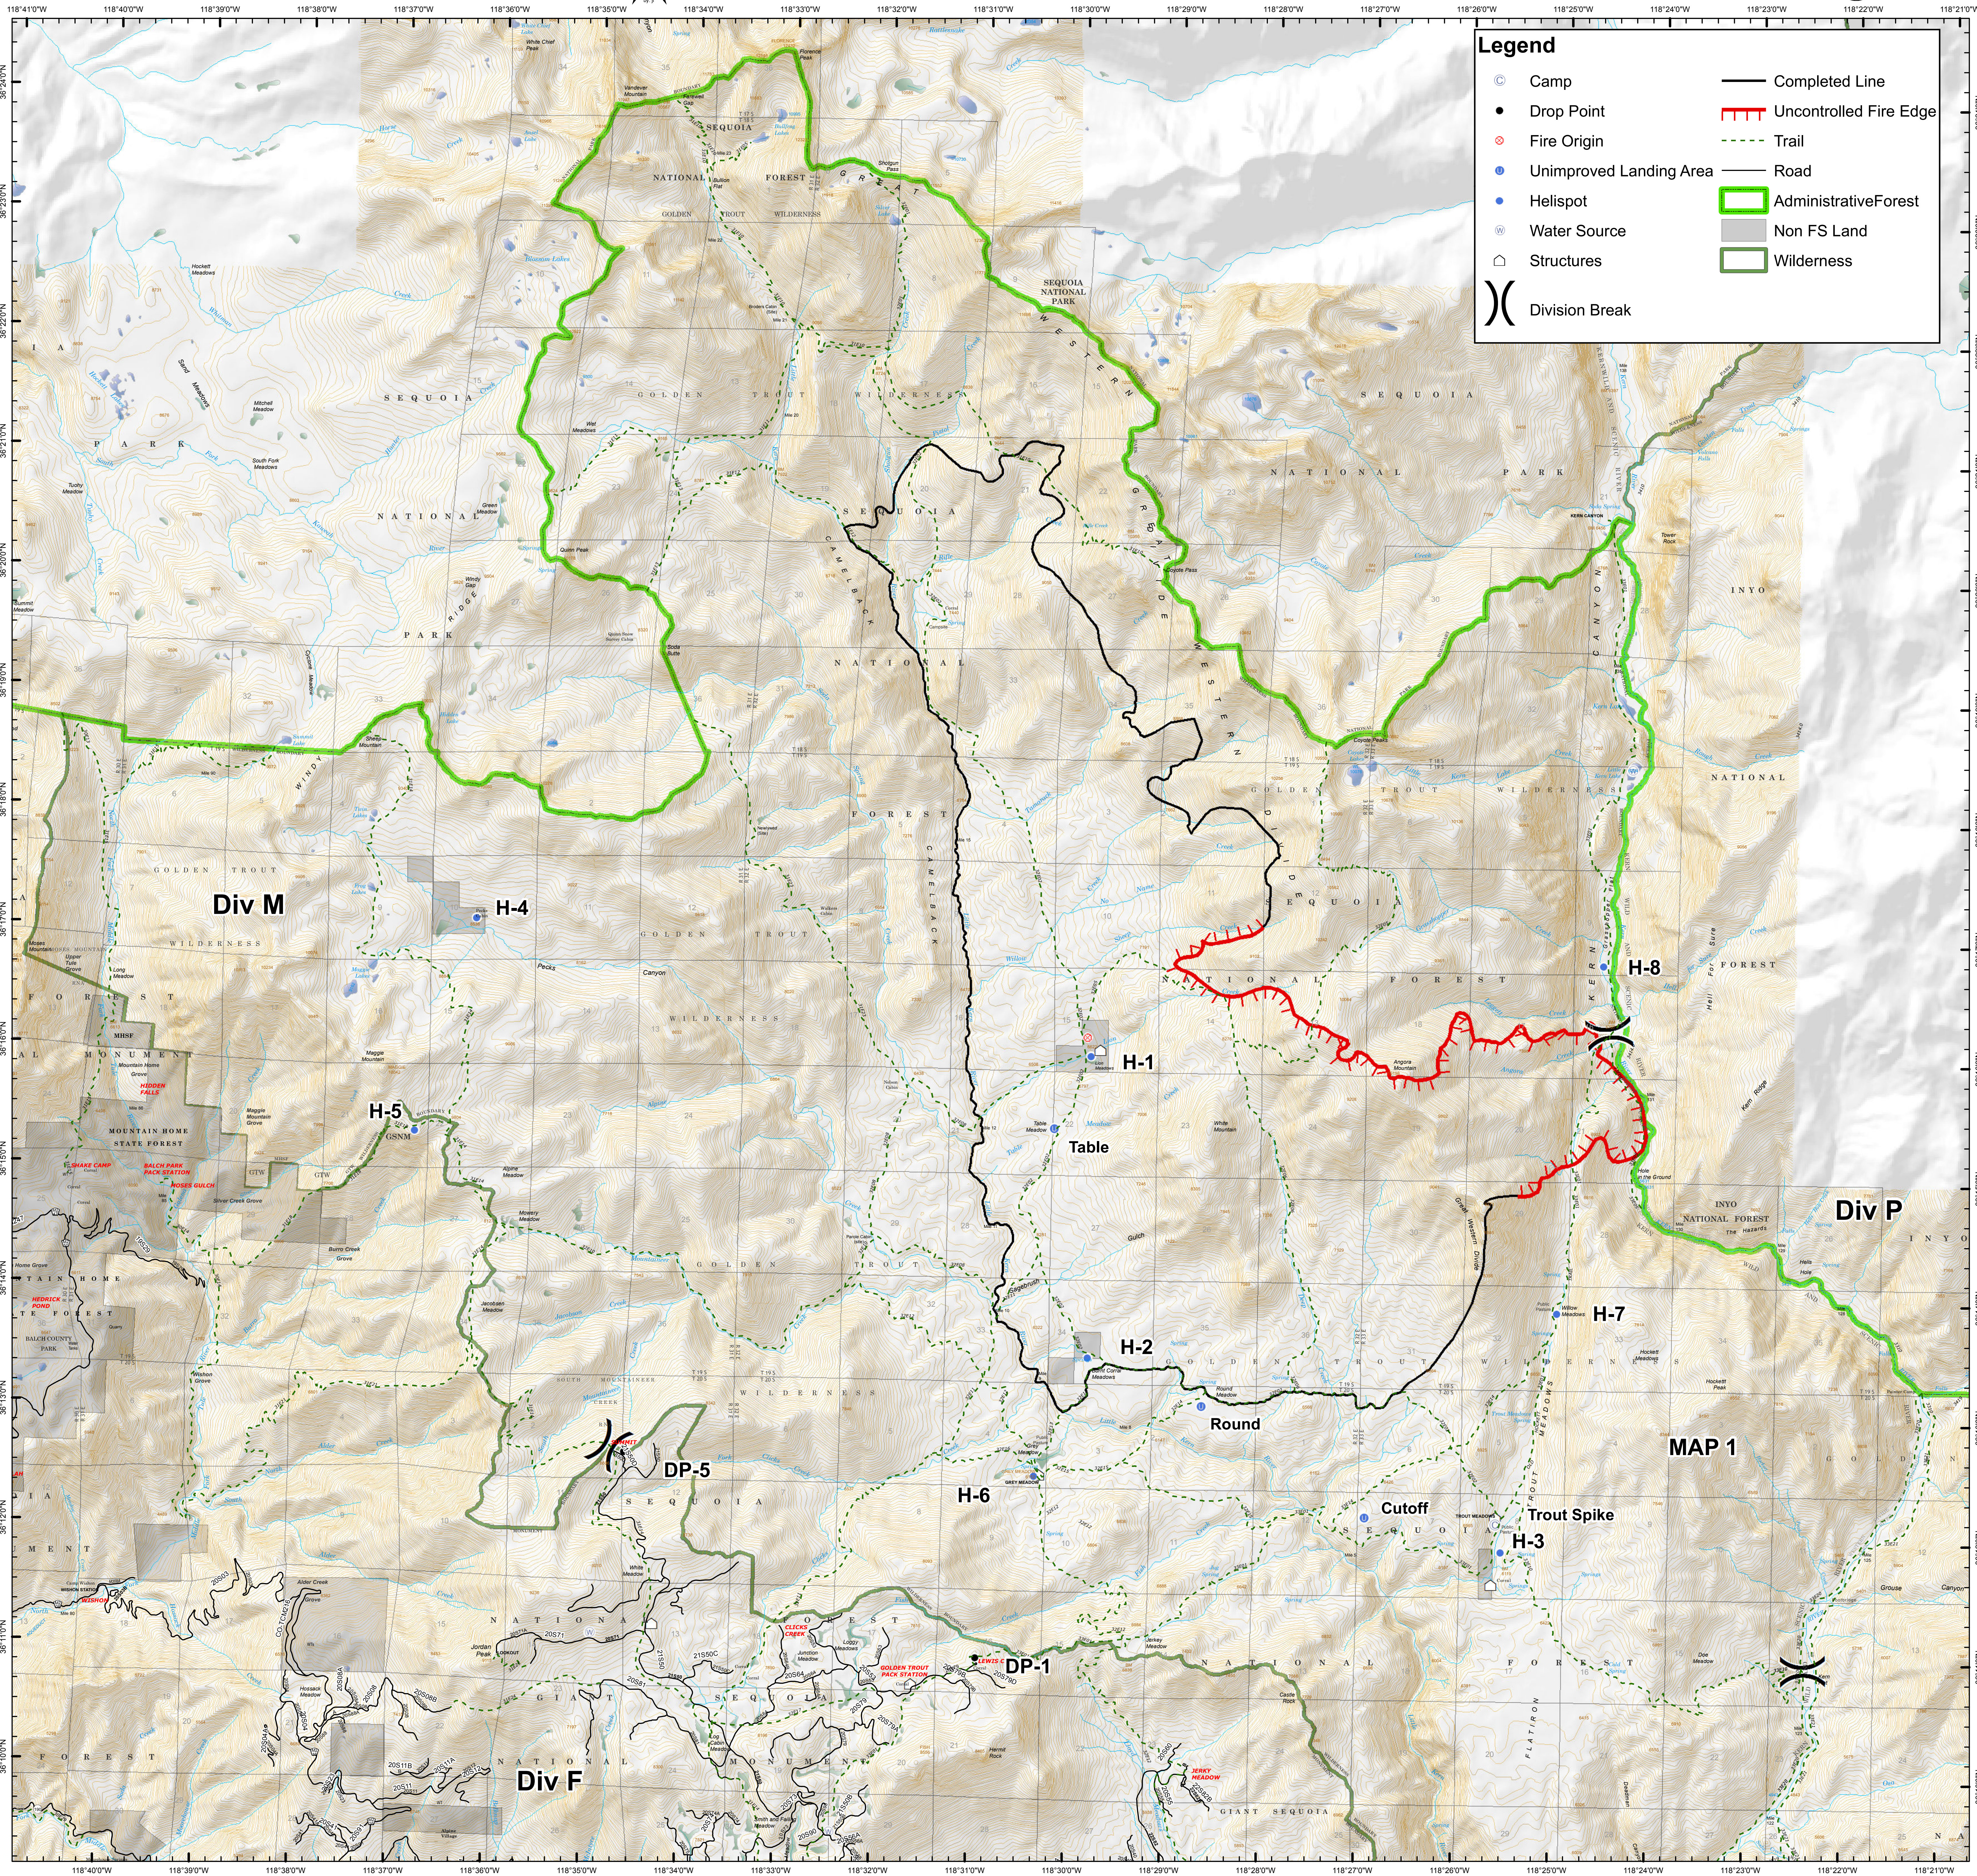

BRIEFING MAP

NAD 83

Lion Incident

CA-SQF-002753
10/23/2017

Legend

	Camp		Completed Line
	Drop Point		Uncontrolled Fire Edge
	Fire Origin		Trail
	Unimproved Landing Area		Road
	Helispot		Administrative Forest
	Water Source		Non FS Land
	Structures		Wilderness
	Division Break		