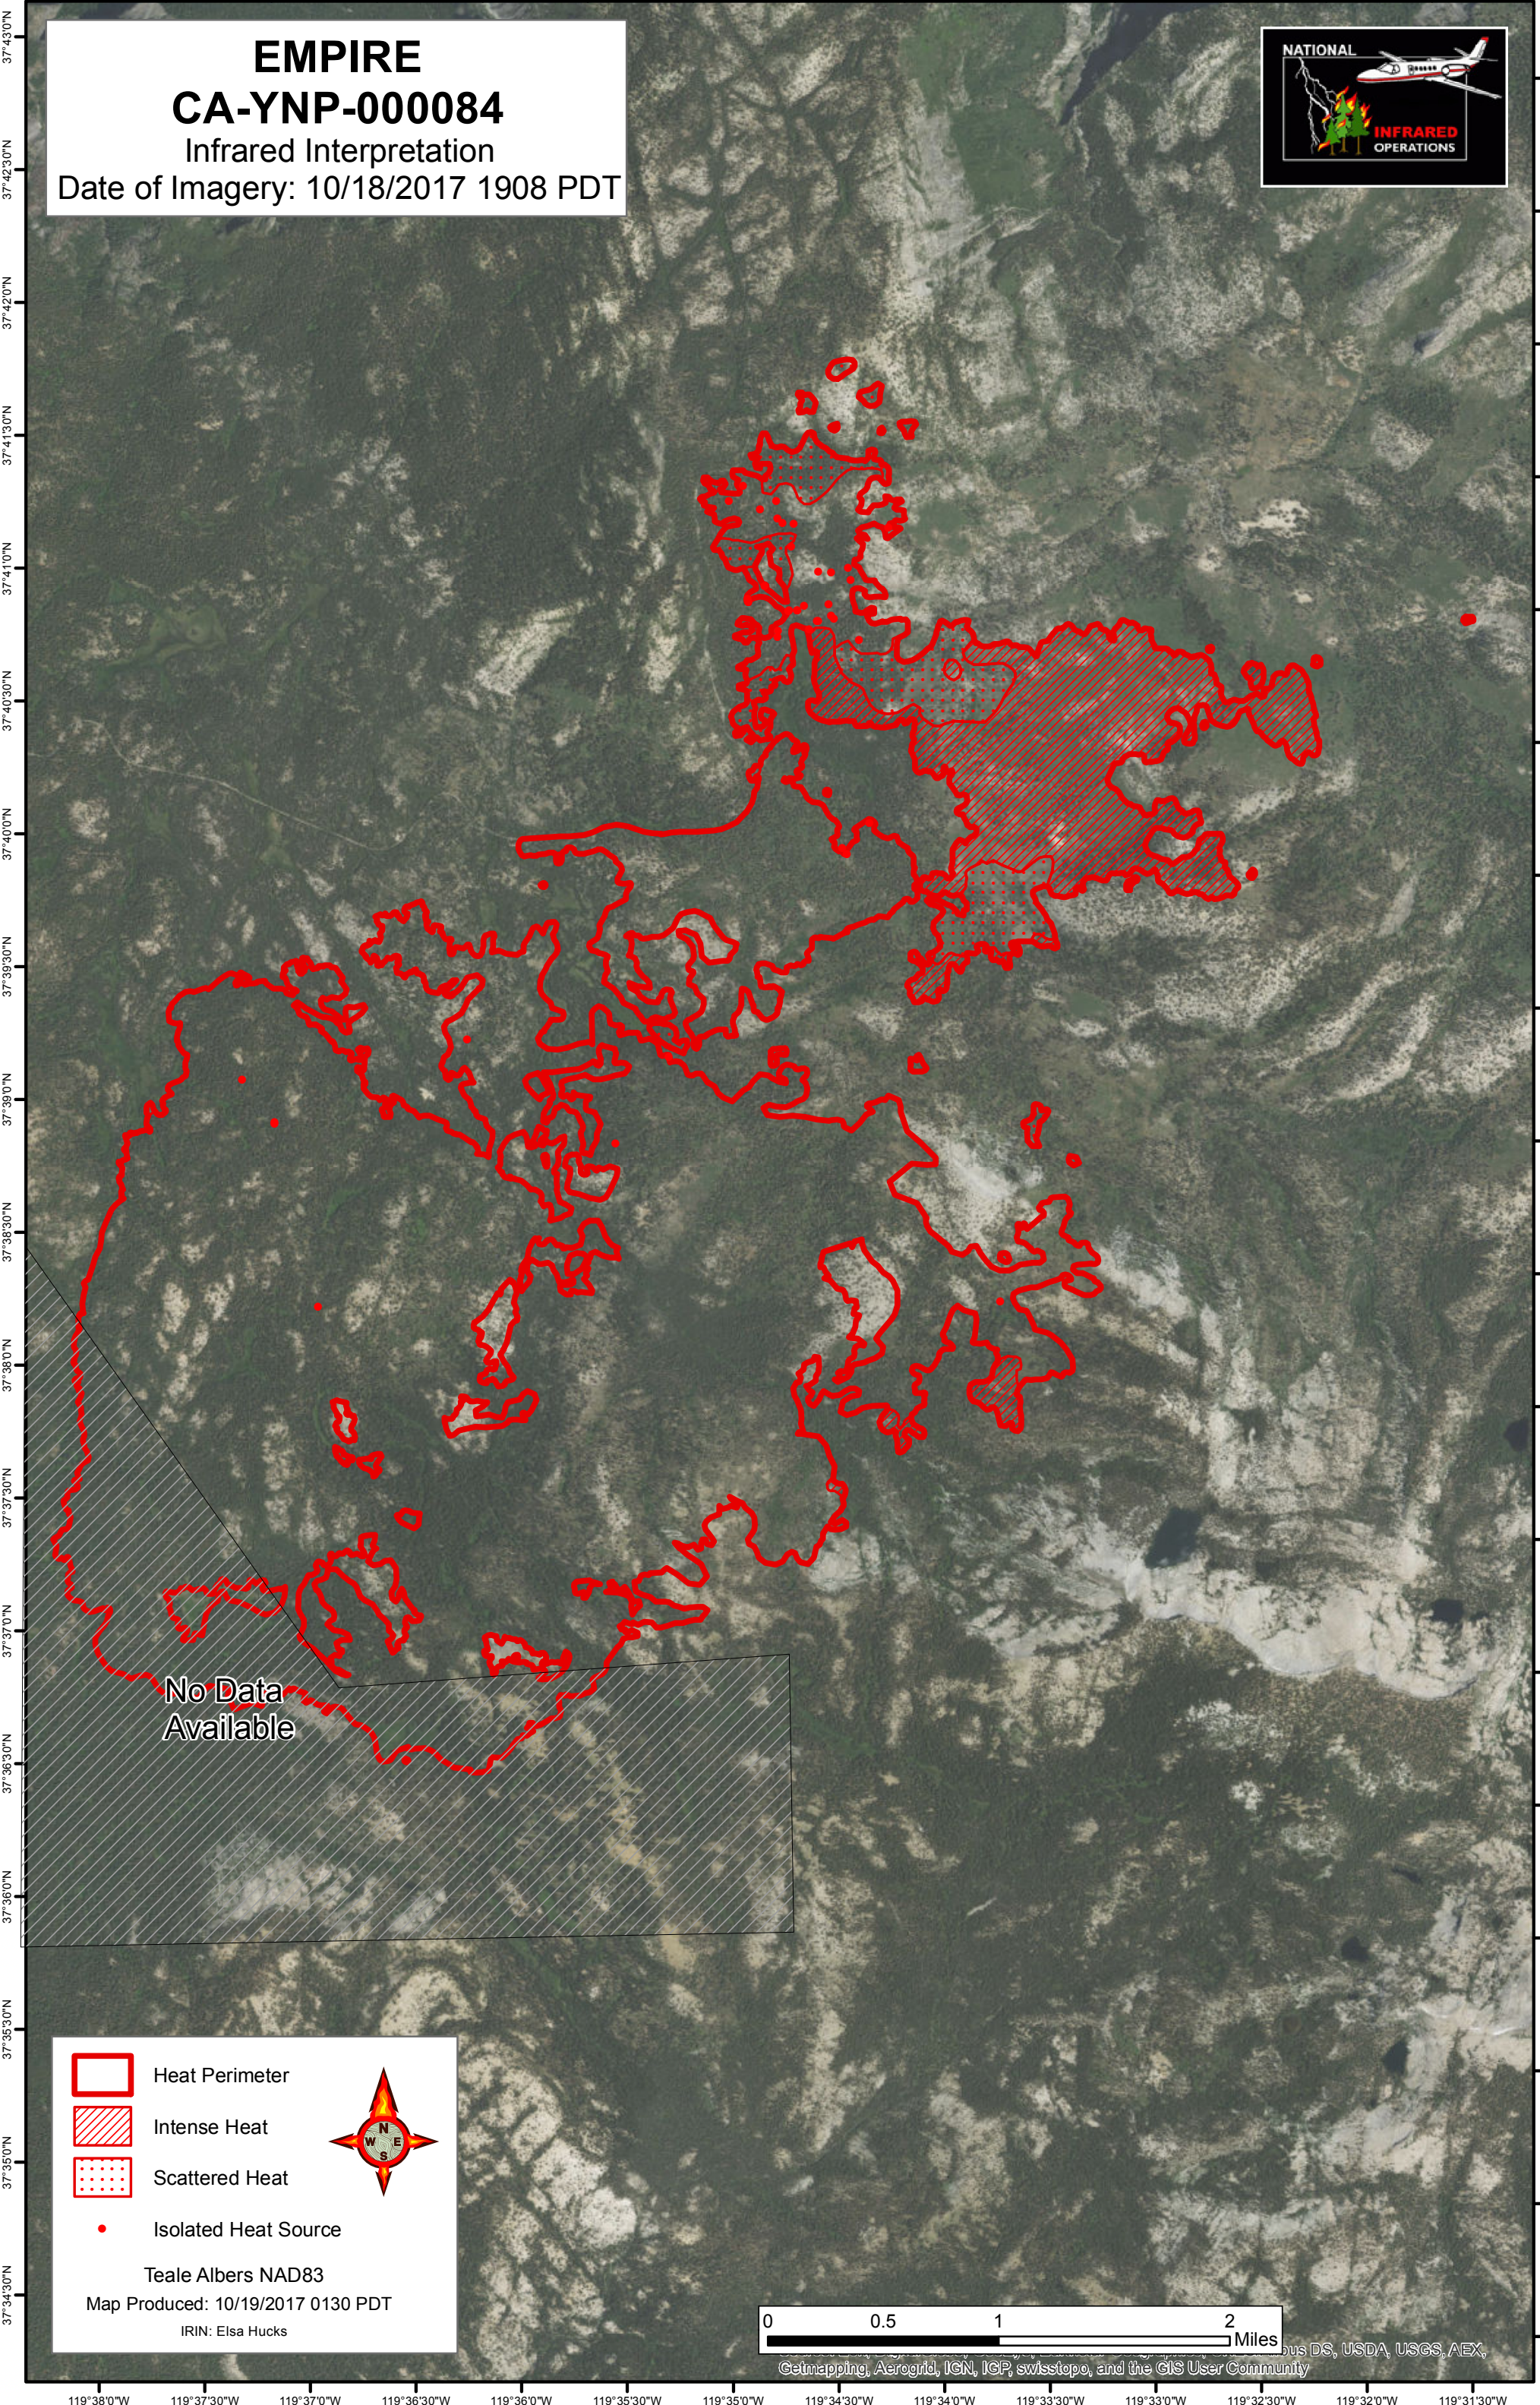

# EMPIRE

## CA-YNP-000084

Infrared Interpretation  
Date of Imagery: 10/18/2017 1908 PDT

No Data Available

- Heat Perimeter
- Intense Heat
- Scattered Heat
- Isolated Heat Source

Teale Albers NAD83  
Map Produced: 10/19/2017 0130 PDT  
IRIN: Elsa Hucks

Getmapping, Aerogrid, IGN, IGP, swisstopo, and the GIS User Community