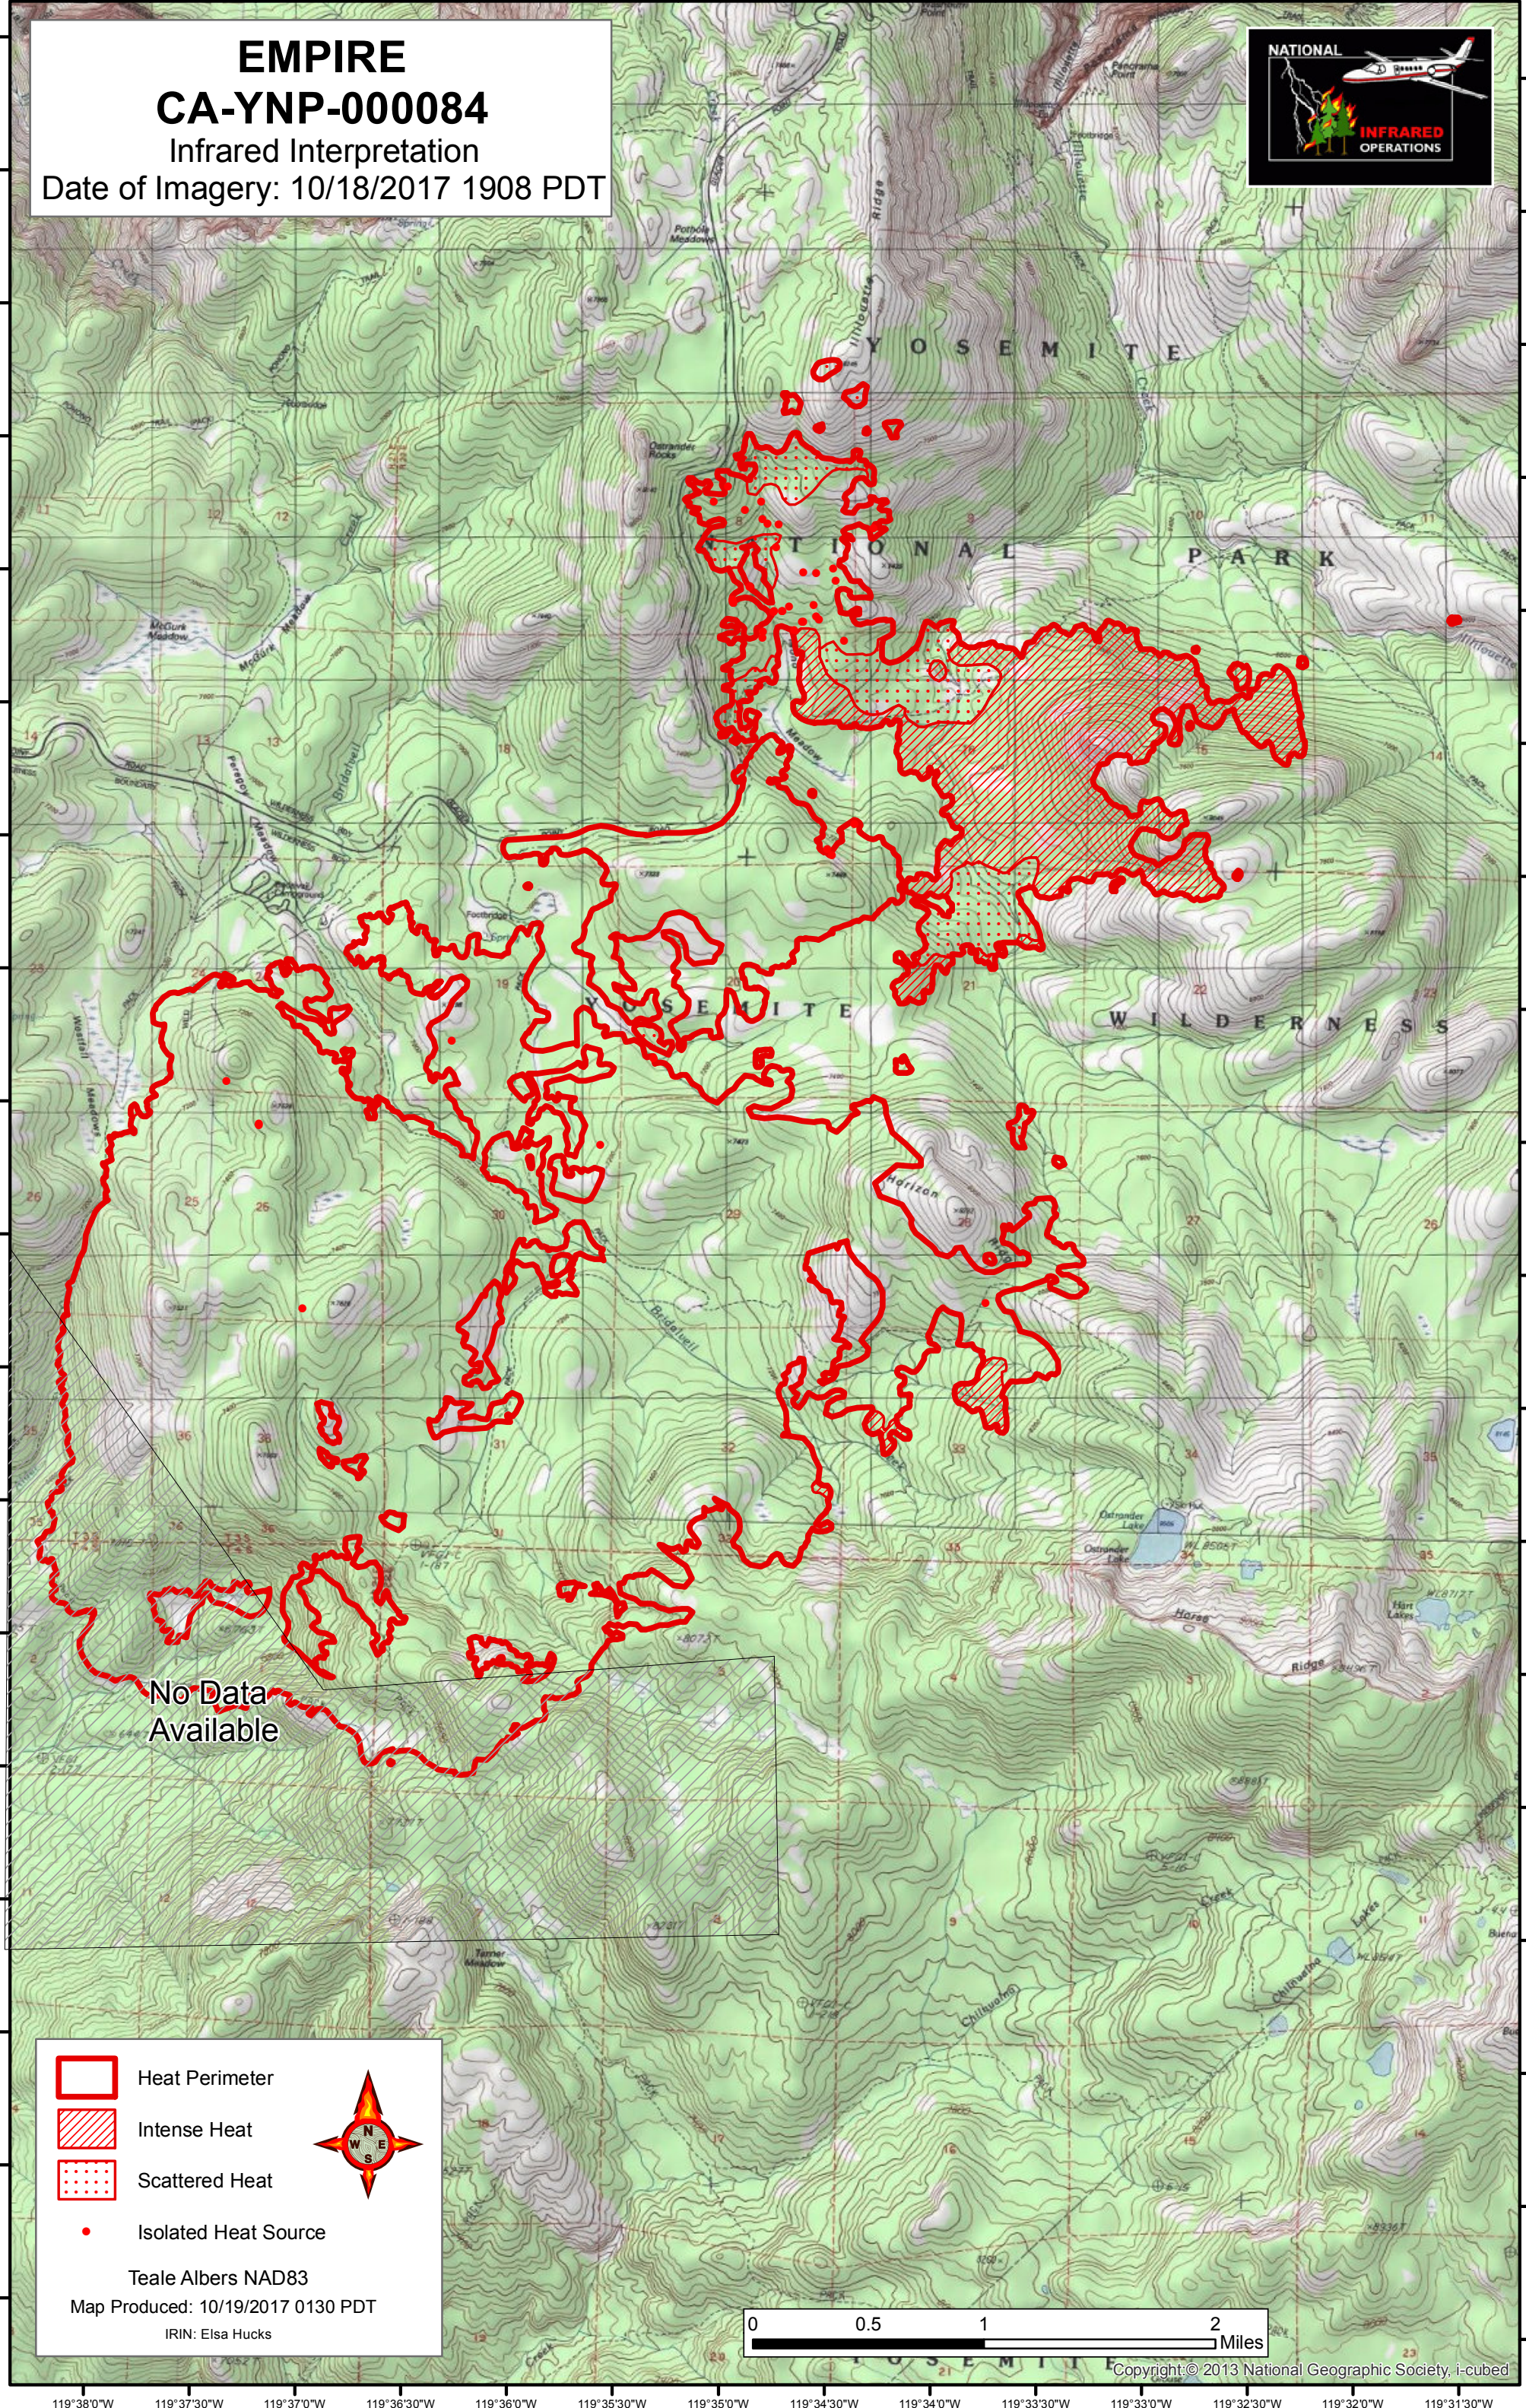

EMPIRE

CA-YNP-000084

Infrared Interpretation
Date of Imagery: 10/18/2017 1908 PDT

No Data Available

- Heat Perimeter
- Intense Heat
- Scattered Heat
- Isolated Heat Source

Teale Albers NAD83
Map Produced: 10/19/2017 0130 PDT
IRIN: Elsa Hucks