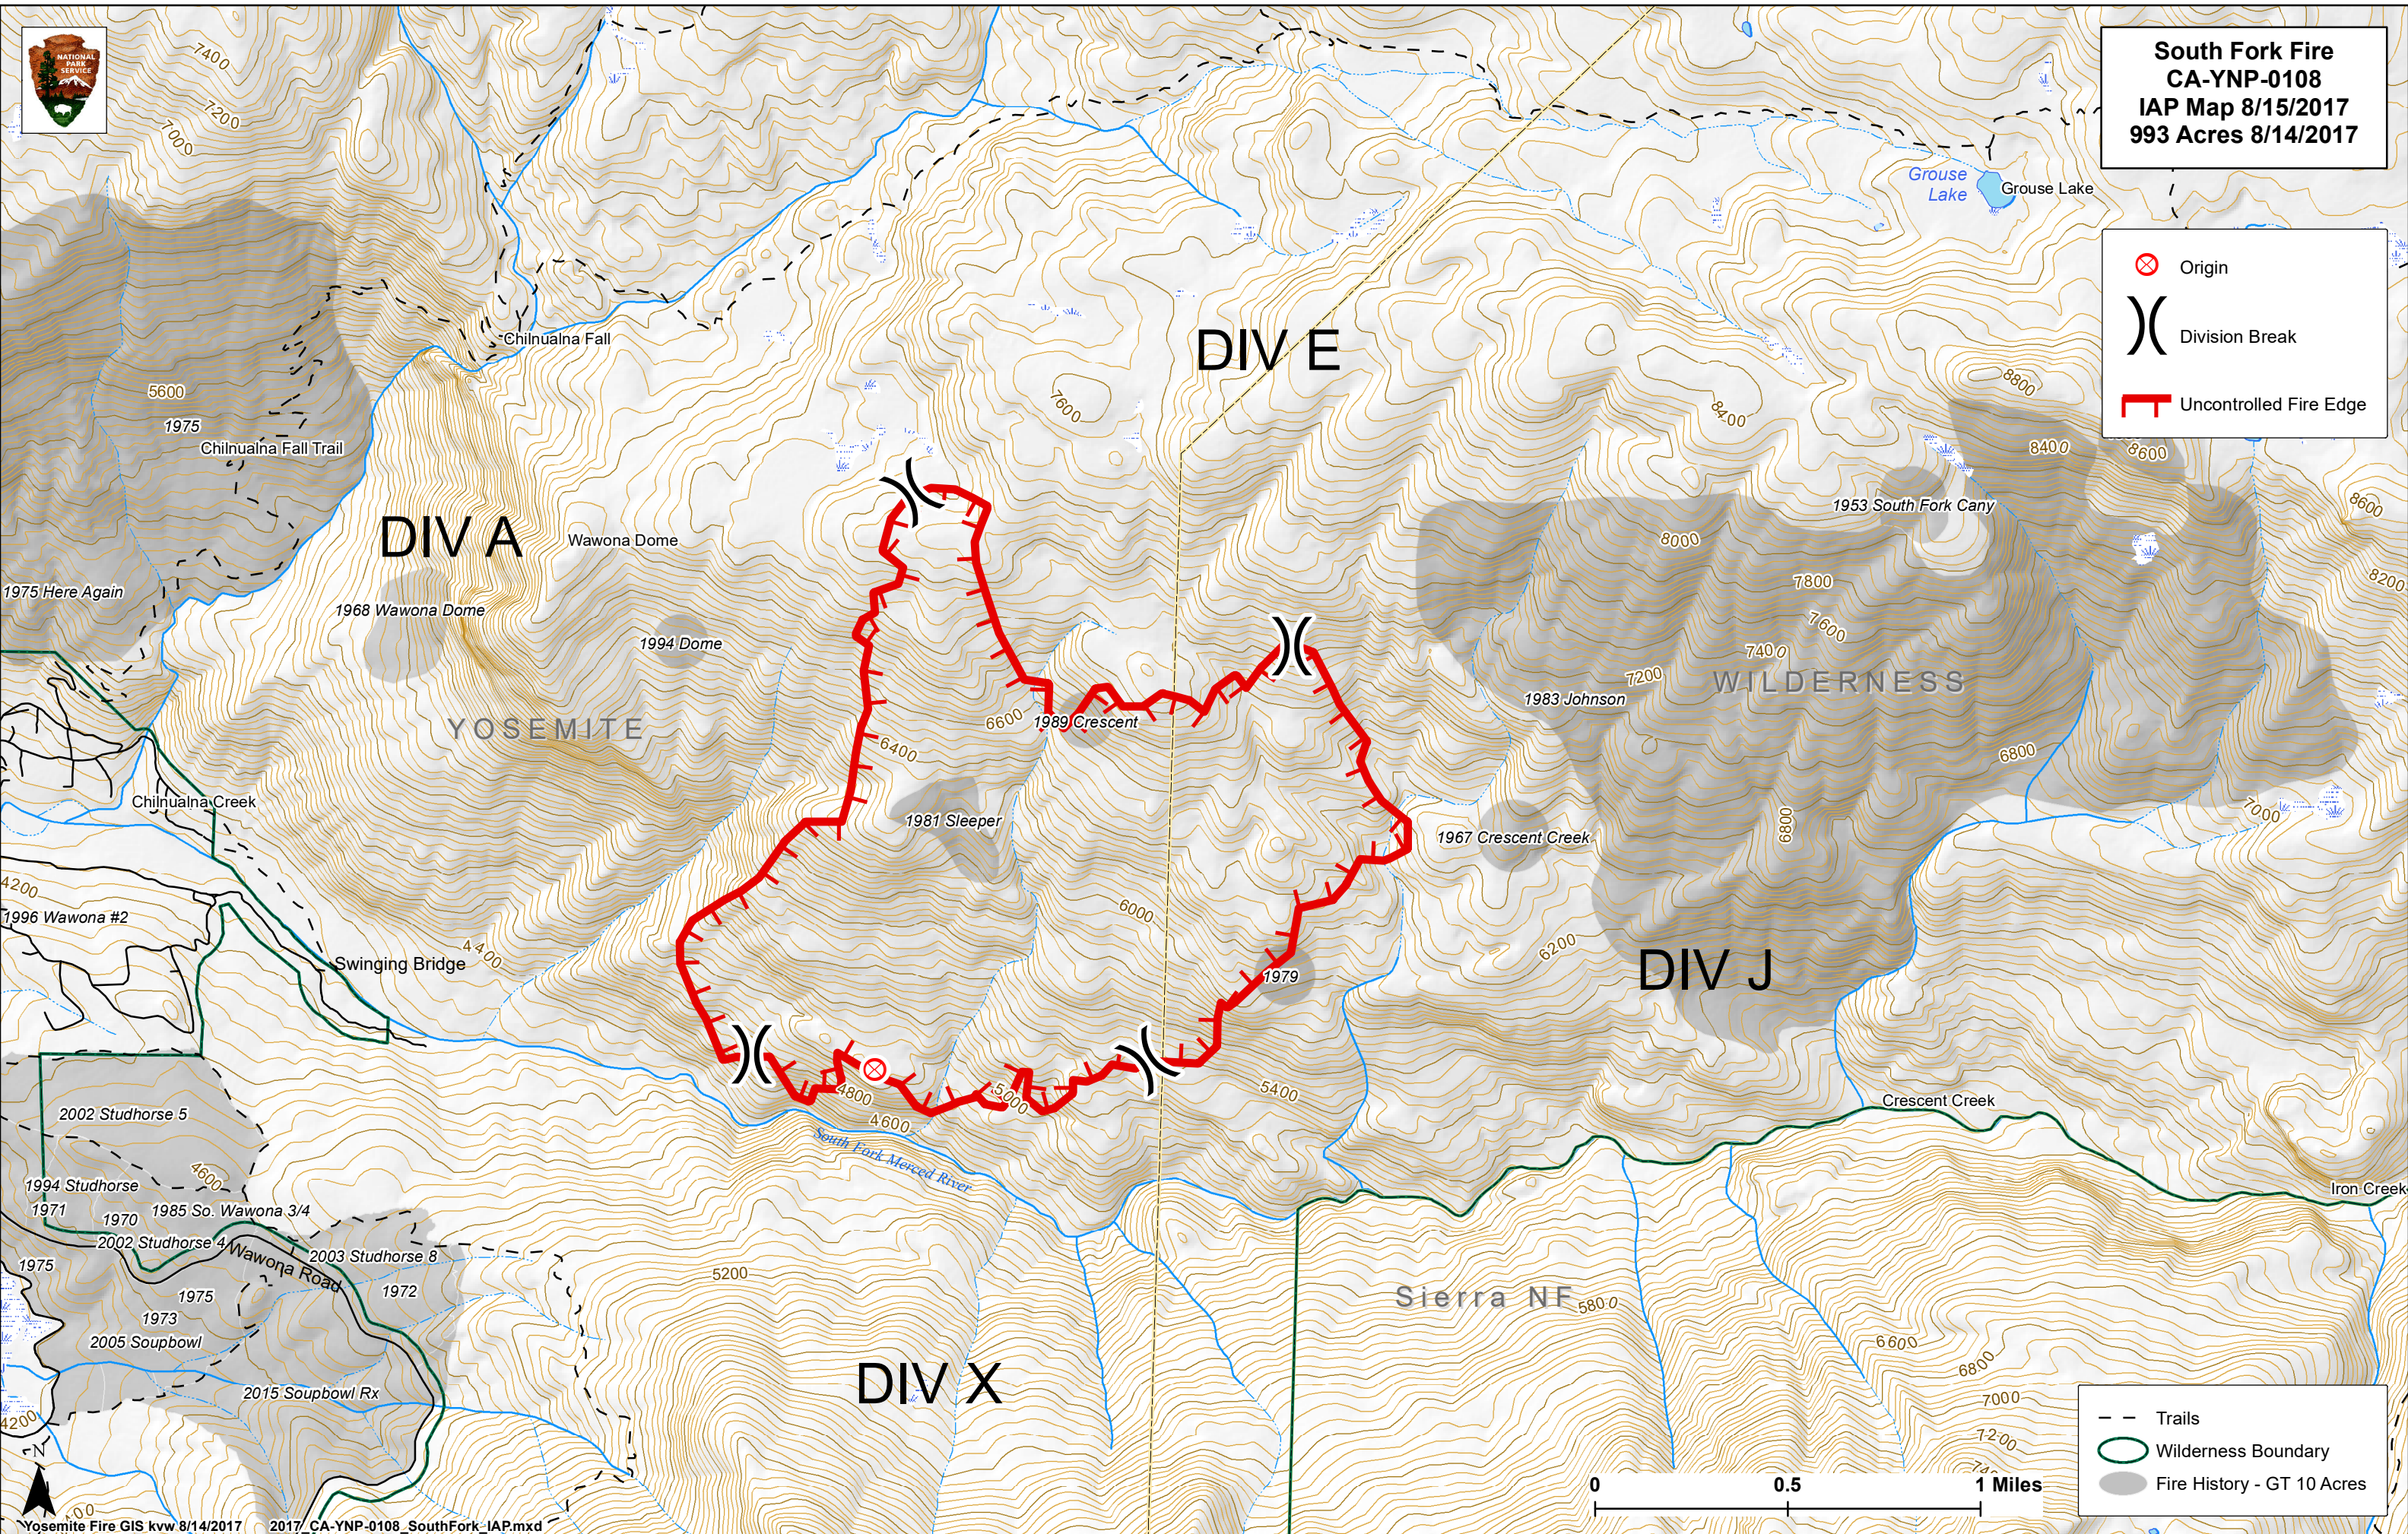

**South Fork Fire  
CA-YNP-0108  
IAP Map 8/15/2017  
993 Acres 8/14/2017**

 Origin  
 Division Break  
 Uncontrolled Fire Edge

 Trails  
 Wilderness Boundary  
 Fire History - GT 10 Acres