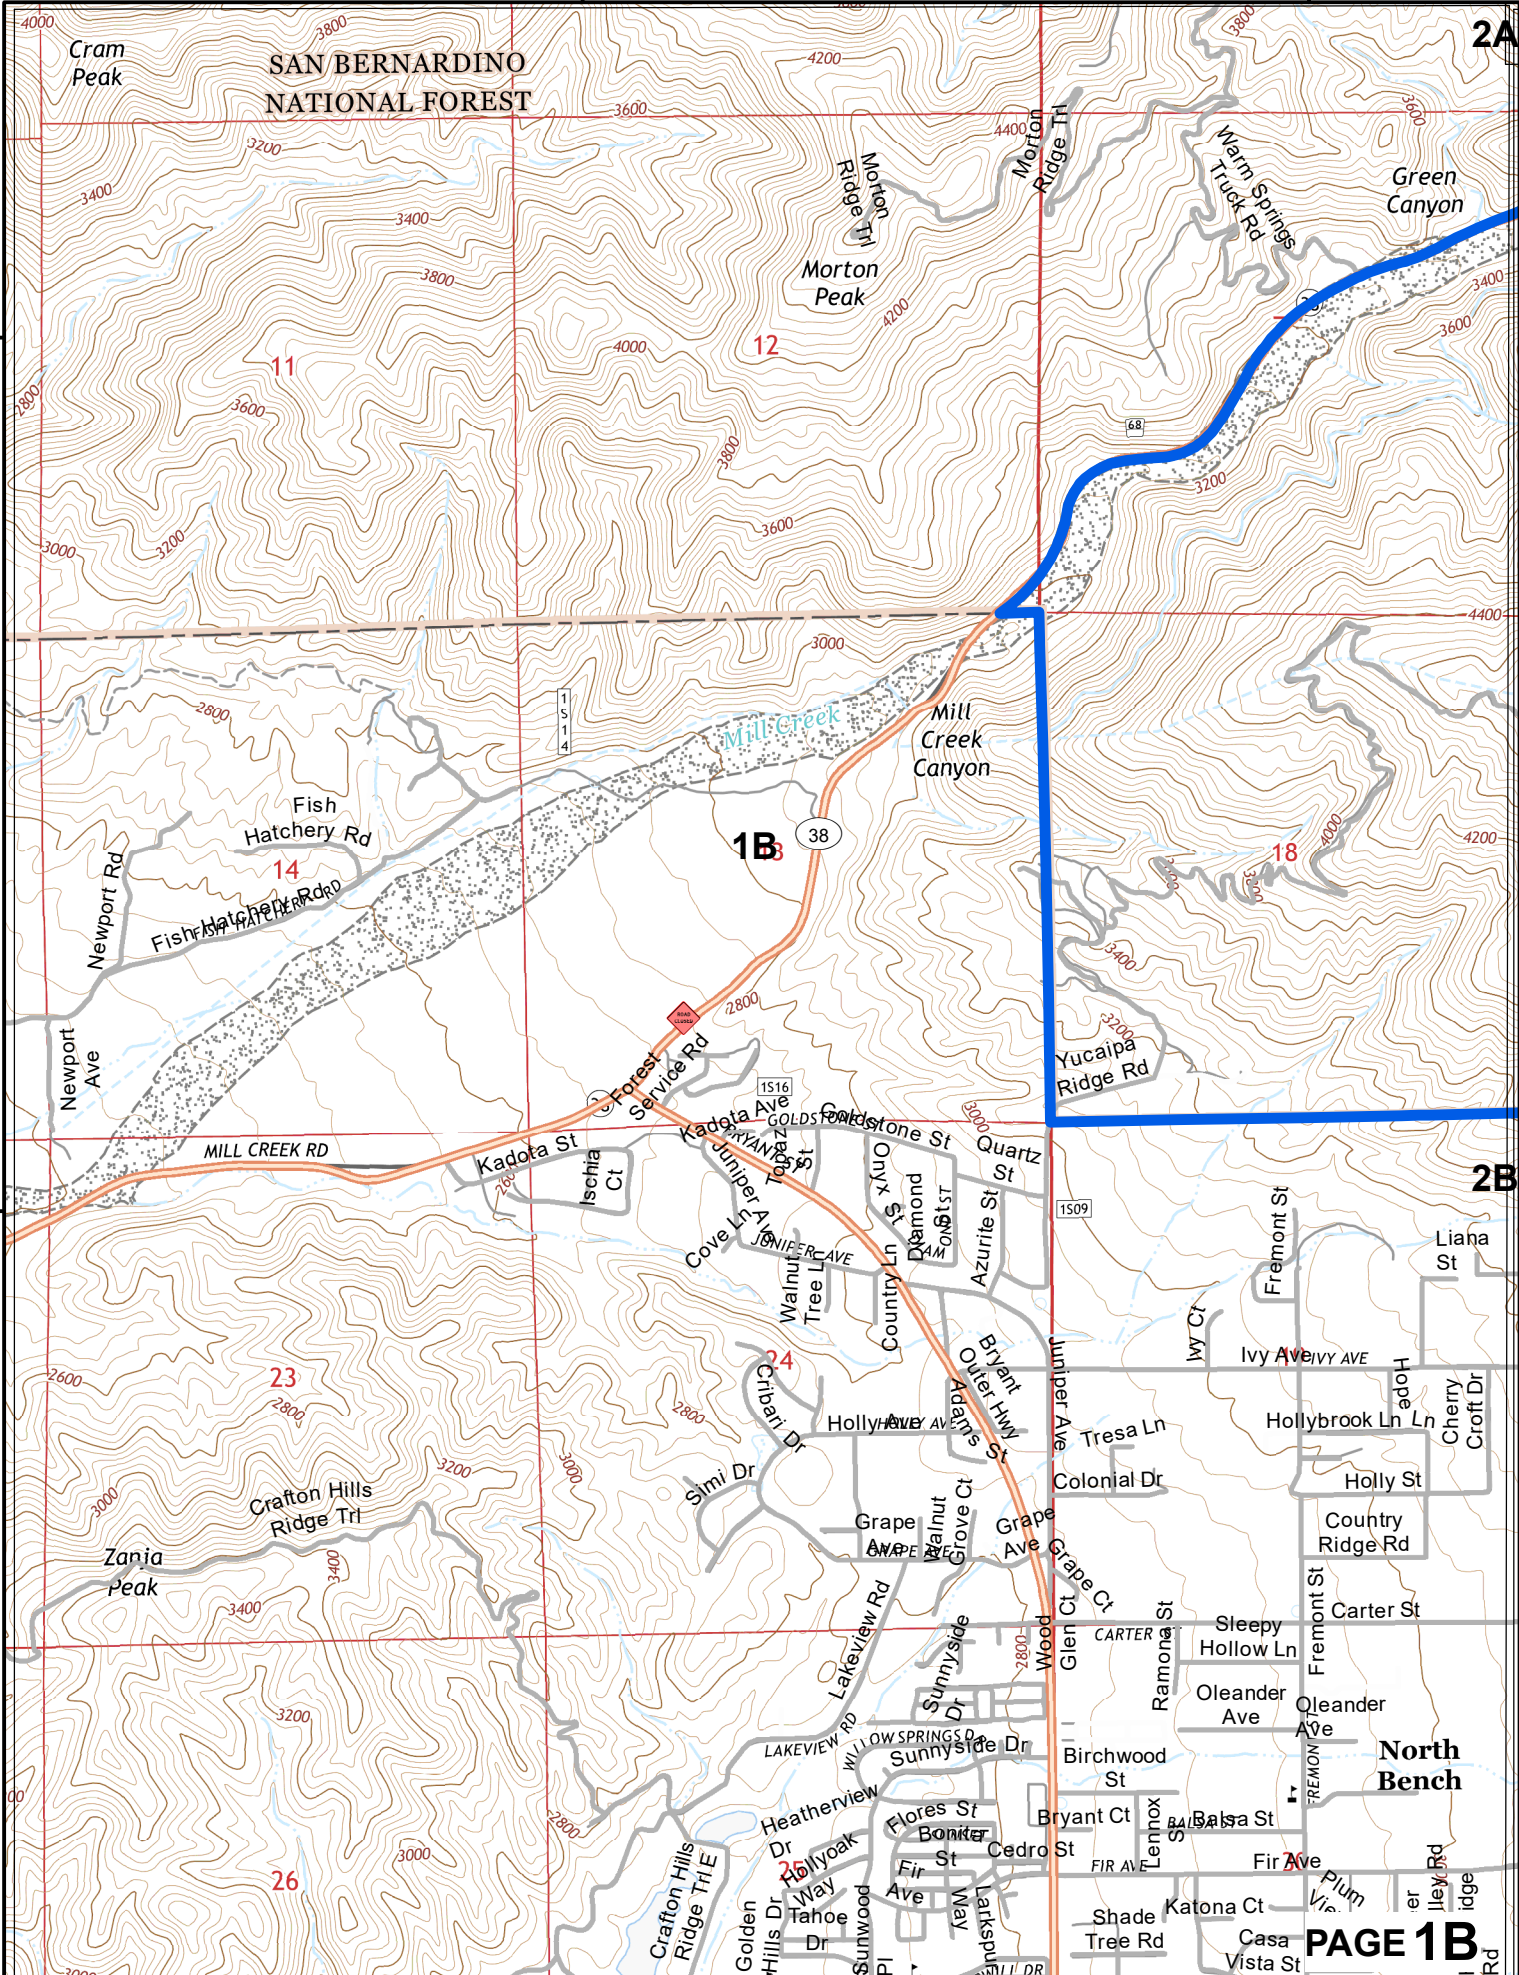

# SAN BERNARDINO NATIONAL FOREST

34°6'0"N

34°6'0"N

34°4'30"N

34°4'30"N

Div A

PAGE 2B

34°9'0"N

34°9'0"N

34°7'30"N

34°7'30"N

2A

4A

2B

3B

San Gorgonio Wilderness

34°9'0"N

34°7'30"N

34°7'30"N

34°9'0"N

4A

3B

4B

San Gorgonio Wilderness

Mill Creek  
King  
Island Dr  
Island Dr  
Alder Dr  
Summit Dr  
Lia Dr  
Grape Dr  
Snowdrift Dr  
Mill Dr  
Hobby  
Valley of the Falls Dr

Wish Peak  
Glen Peak  
Wish Peak Trl

Wish Peak  
Wish Peak Trl