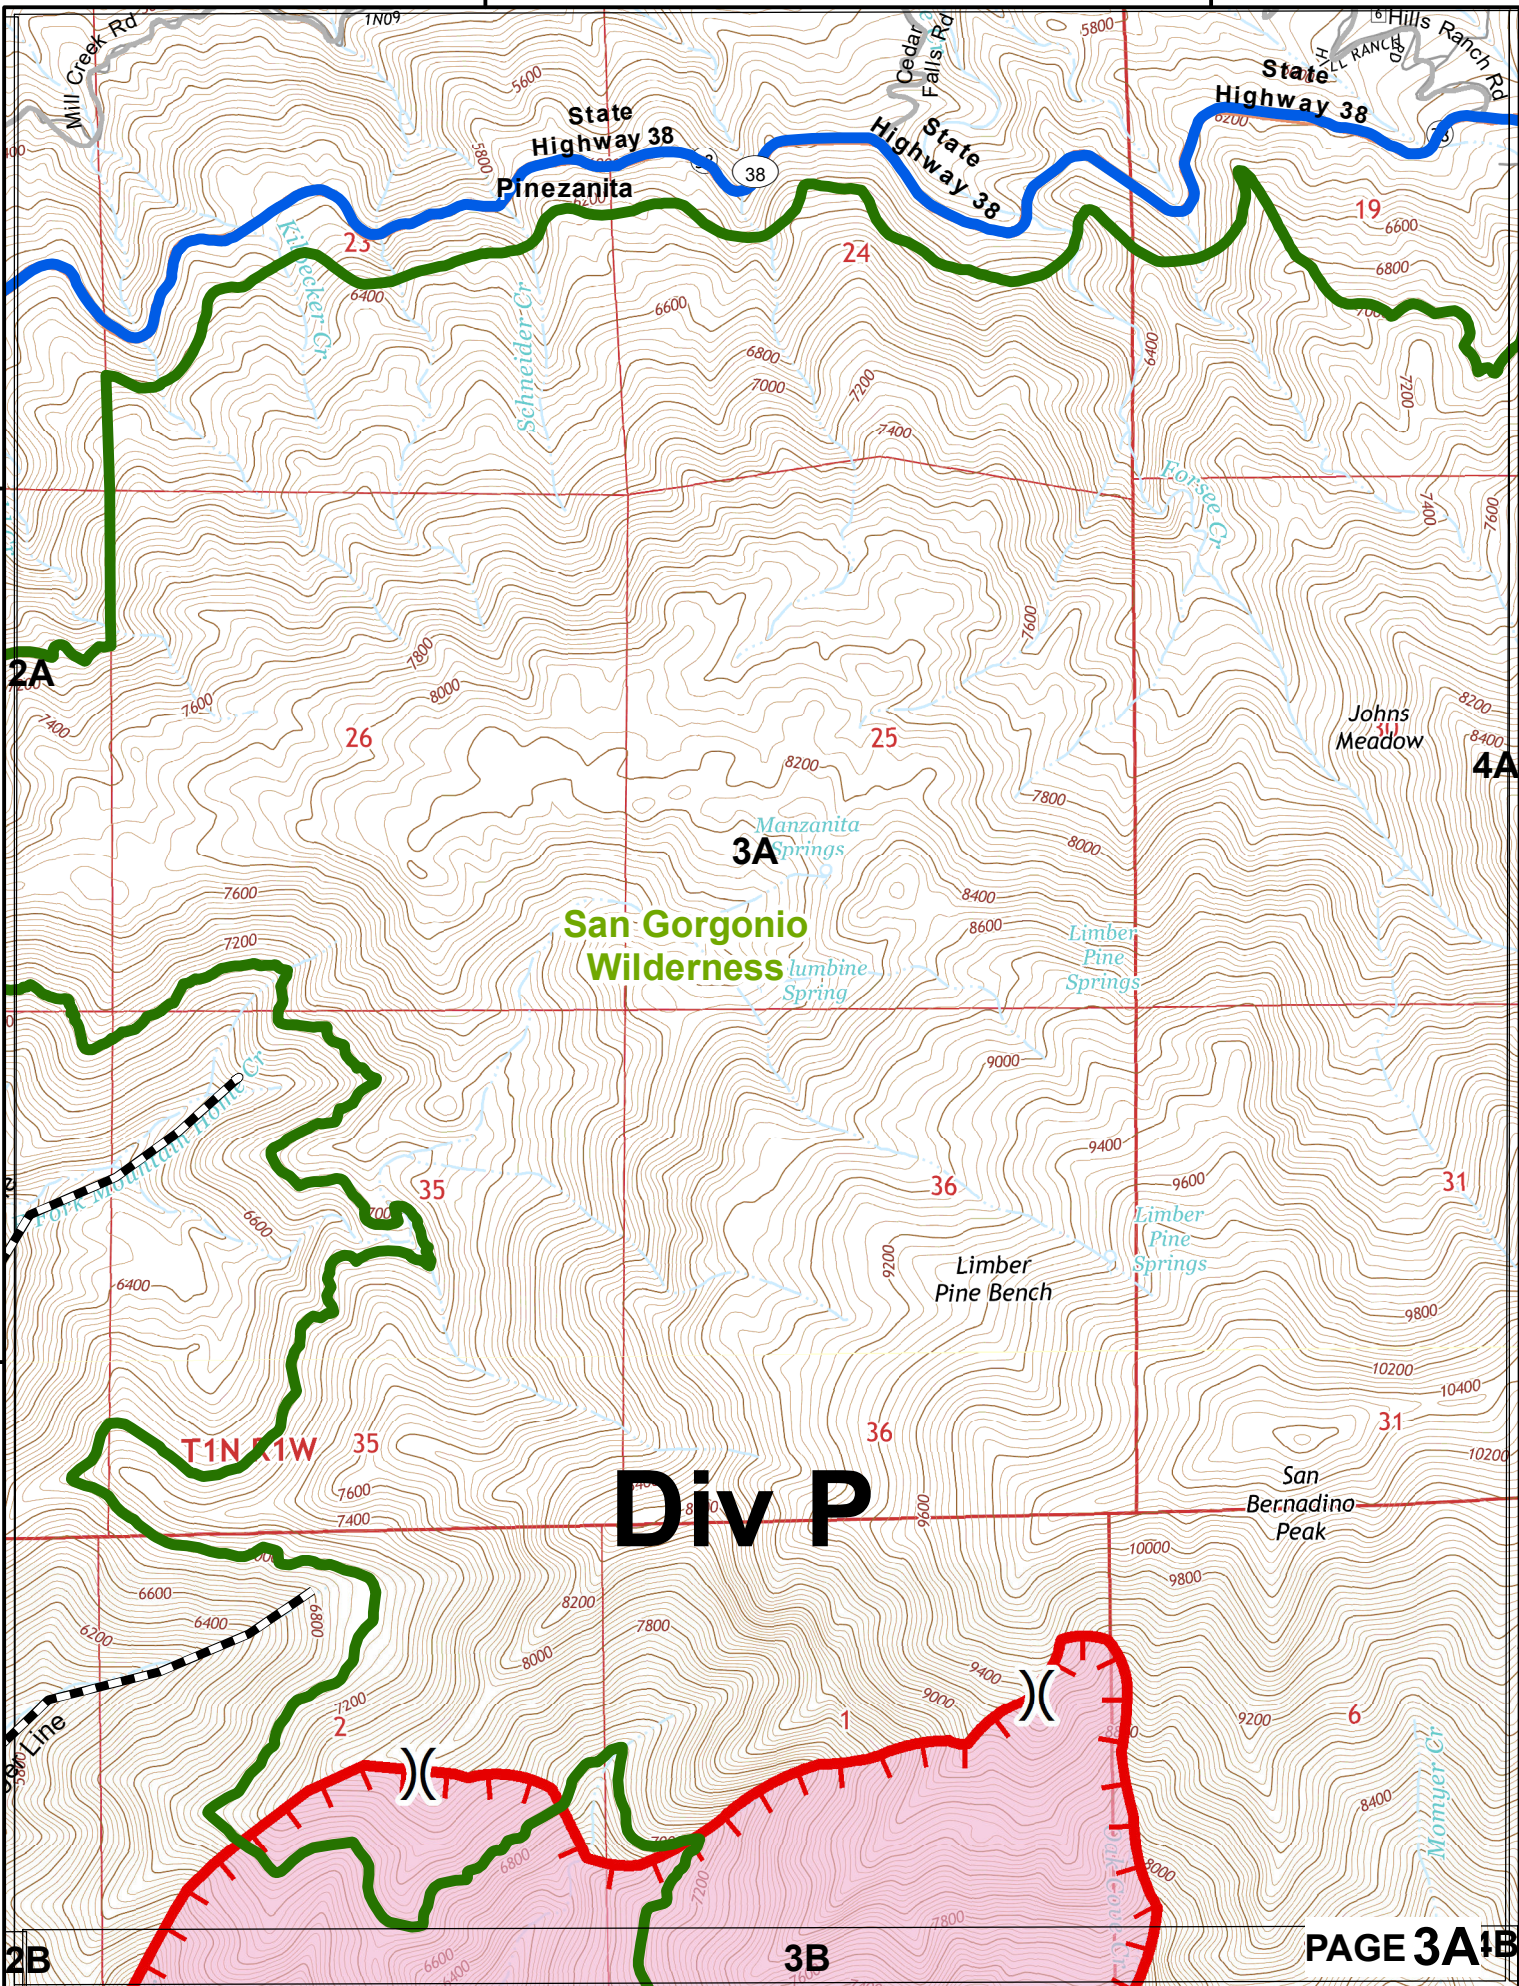

# SAN BERNARDINO NATIONAL FOREST

34°6'0"N

34°6'0"N

34°4'30"N

34°4'30"N

Div A

PAGE 2B

34°9'0"N

34°9'0"N

34°7'30"N

34°7'30"N

2A

4A

2B

3B

San Gorgonio Wilderness

Mill Creek  
King  
Island Dr  
Island Dr  
Alder Dr  
Summit Dr  
Lia Dr  
Grape Dr  
Snowdrift Dr  
Mill Dr  
Hobby  
Valley of the Falls Dr

Wish Peak  
Glen Peak  
Wish Peak Trl

Wish Peak  
Wish Peak Trl

Spring Dr

Valley of the Falls Dr

Island Dr

Island Dr

Alder Dr

Summit Dr

Lia Dr

Grape Dr