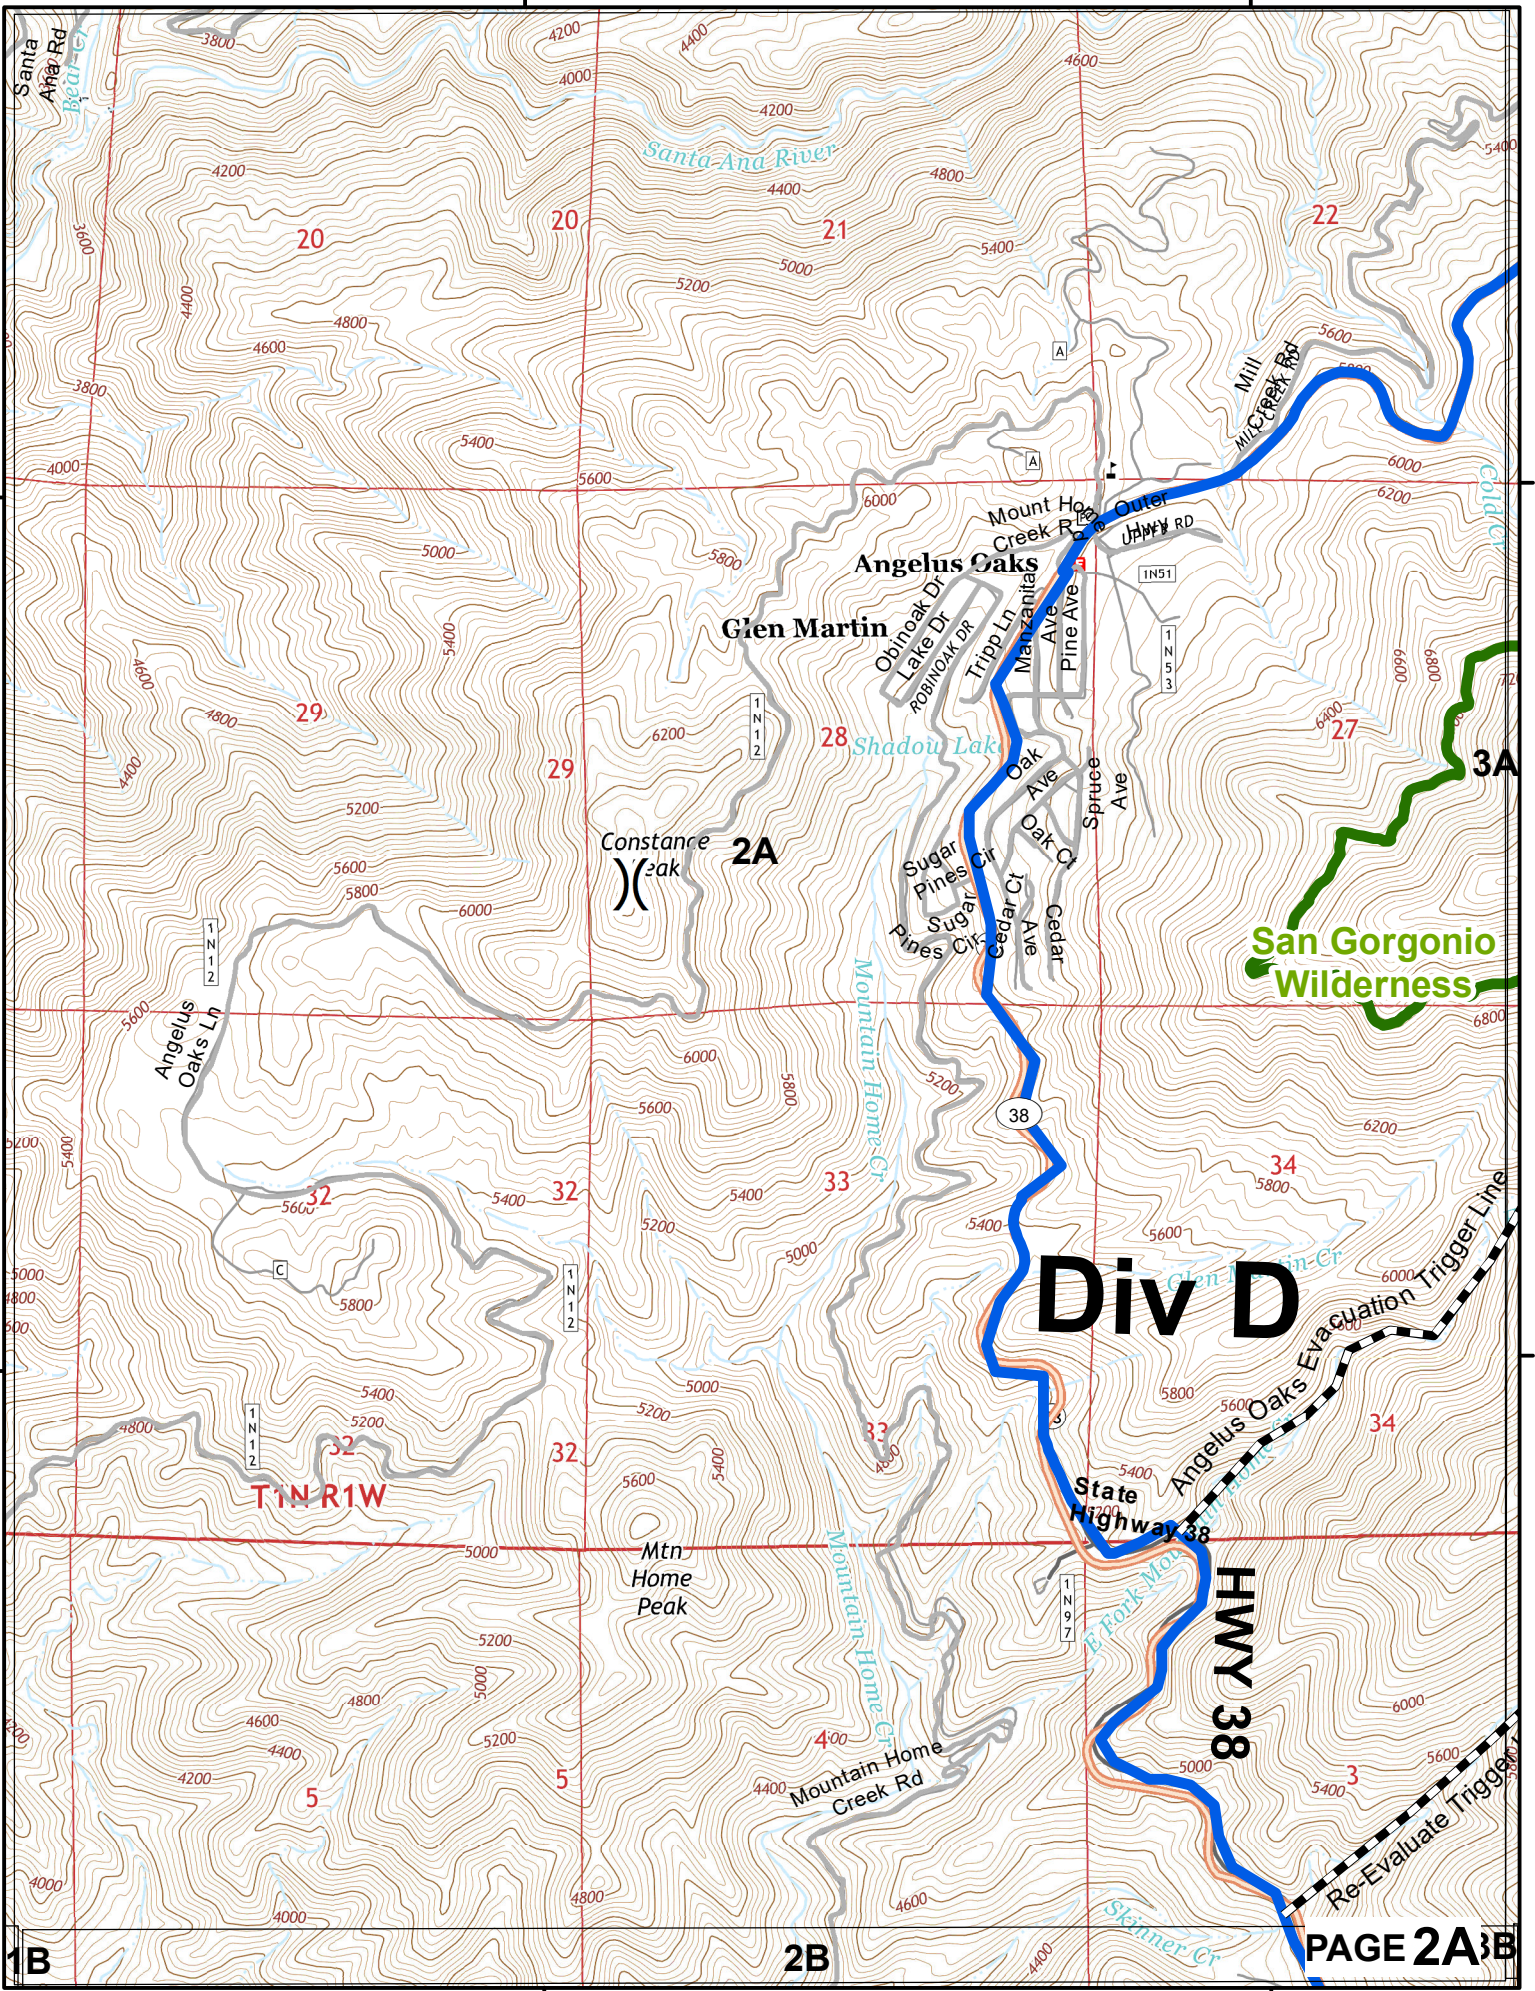

# SAN BERNARDINO NATIONAL FOREST

34°6'0"N

34°6'0"N

34°4'30"N

34°4'30"N

Div A

PAGE 2B

34°9'0"N

34°9'0"N

34°7'30"N

34°7'30"N

2A

4A

2B

3B

San Gorgonio Wilderness

Mill Creek  
King  
Island Dr  
Island Dr  
Alder Dr  
Summit Dr  
Lia Dr  
Grape Dr  
Snowdrift Dr  
Mill Dr  
Hobby  
Valley of the Falls Dr

Wish Peak  
Glen Peak  
Wish Peak Trl

Wish Peak  
Wish Peak Trl