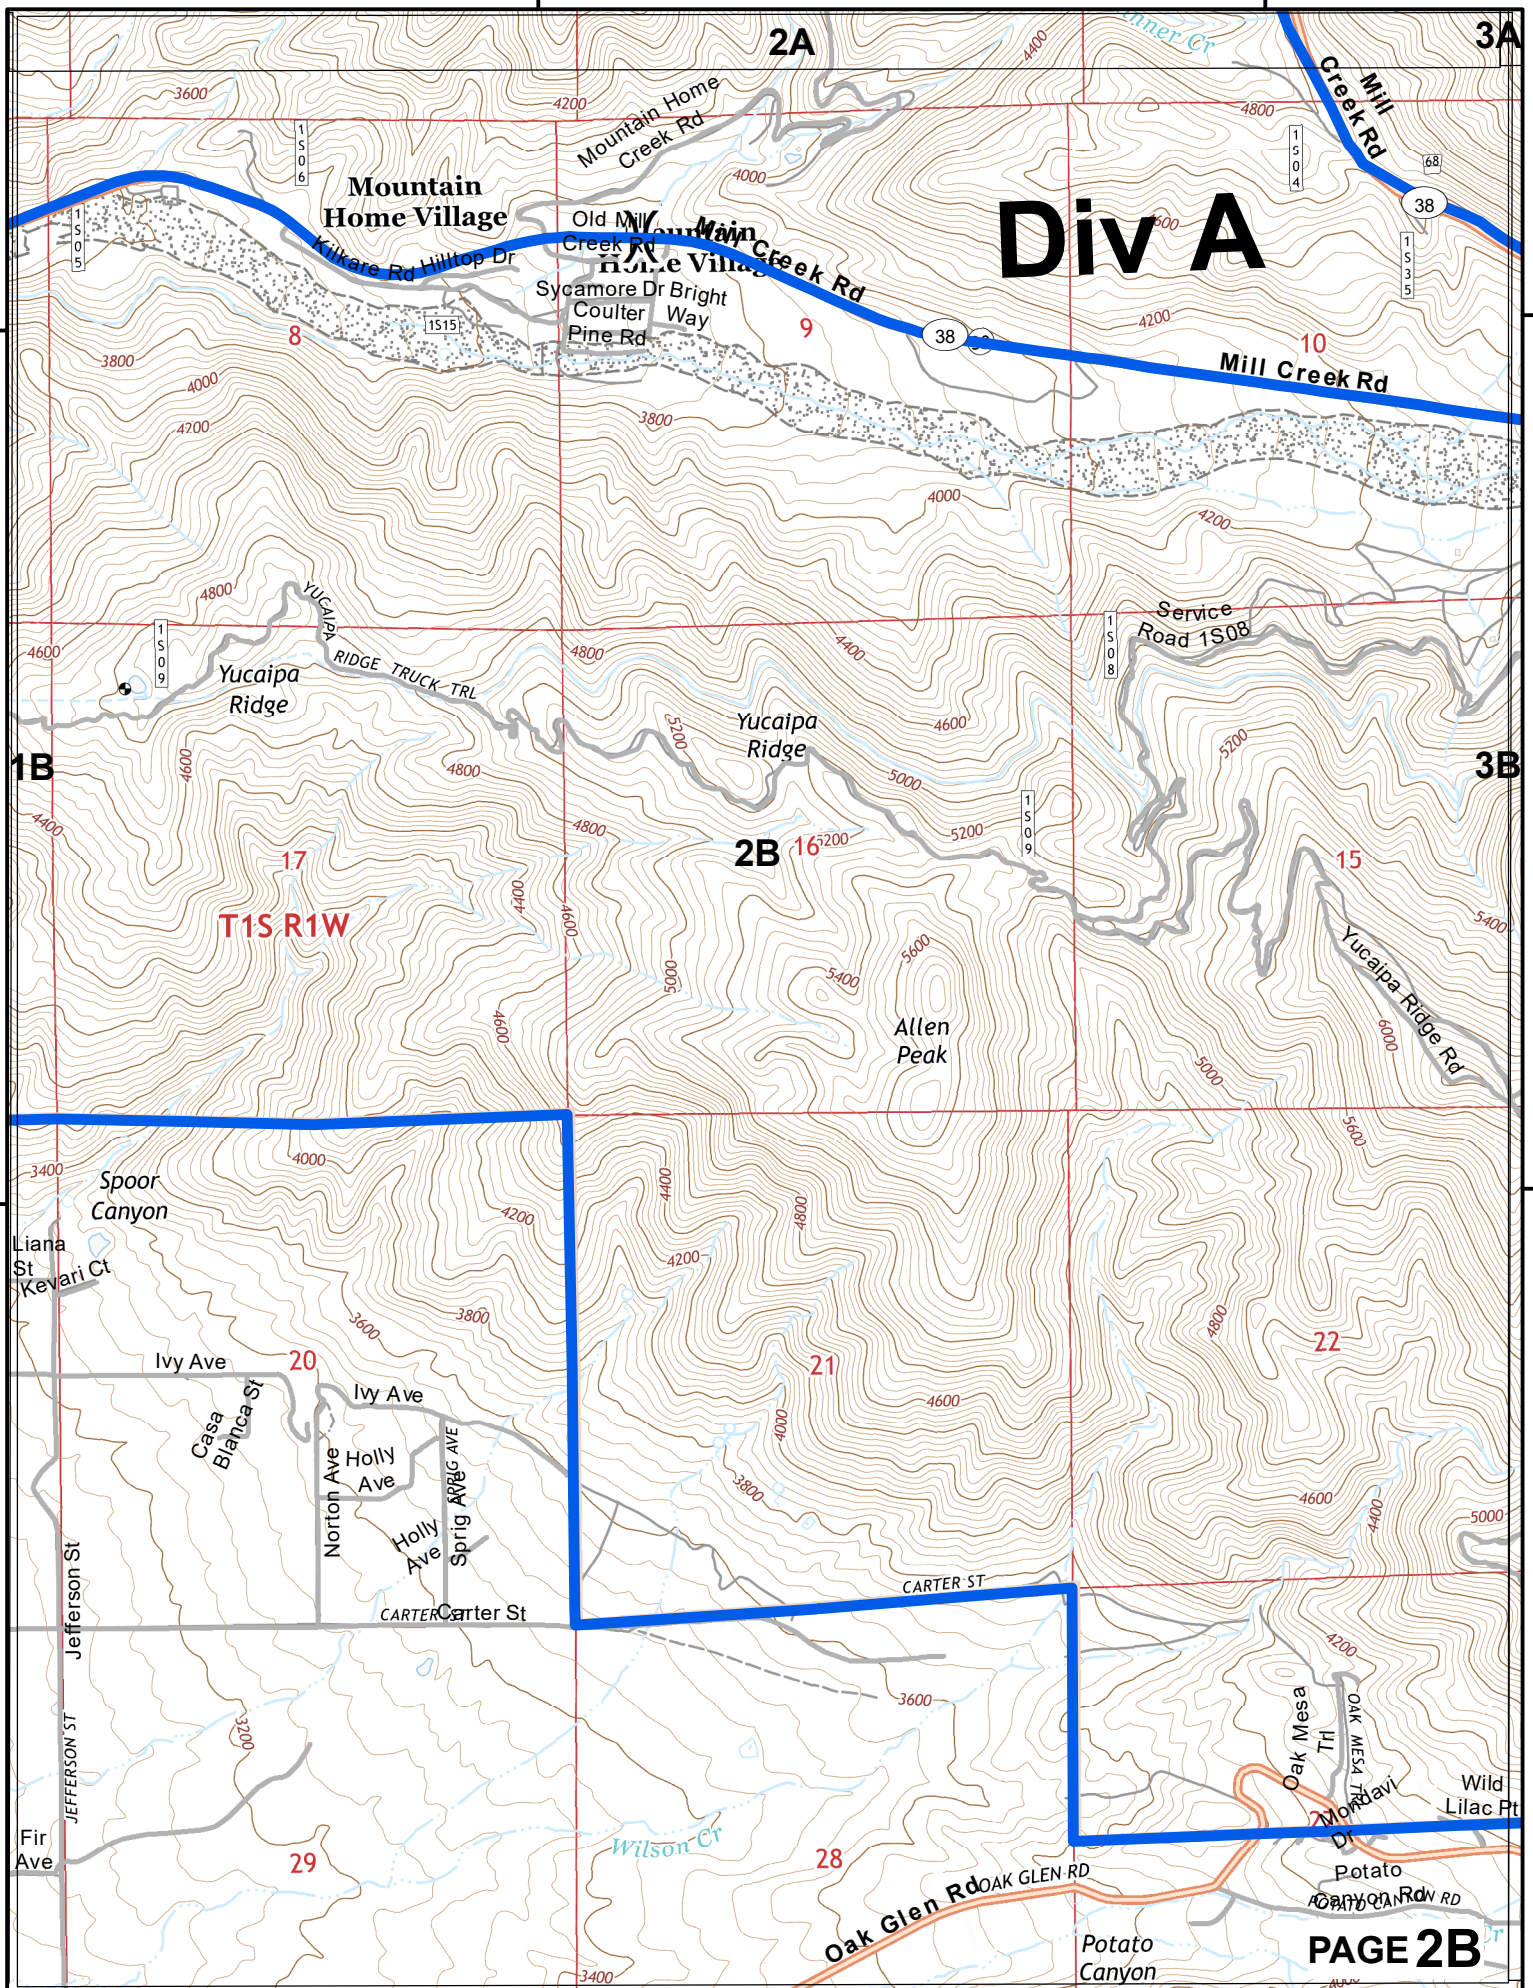

# SAN BERNARDINO NATIONAL FOREST

34°6'0"N

34°6'0"N

34°4'30"N

34°4'30"N

Div A

PAGE 2B

34°9'0"N

34°9'0"N

34°7'30"N

34°7'30"N

2A

4A

2B

3B

San Gorgonio Wilderness

34°9'0"N

34°7'30"N

34°7'30"N

34°9'0"N

4A

3B

4B

San Gorgonio Wilderness

Mill Creek  
King  
Island Dr  
Island Dr  
Alder Dr  
Summit Dr  
Lia Dr  
Grape Dr  
Snowdrift Dr  
Mill Dr  
Hobby  
Valley of the Falls Dr

Wish Peak  
Glen Peak  
Wish Peak Trl

Wish Peak  
Wish Peak Trl