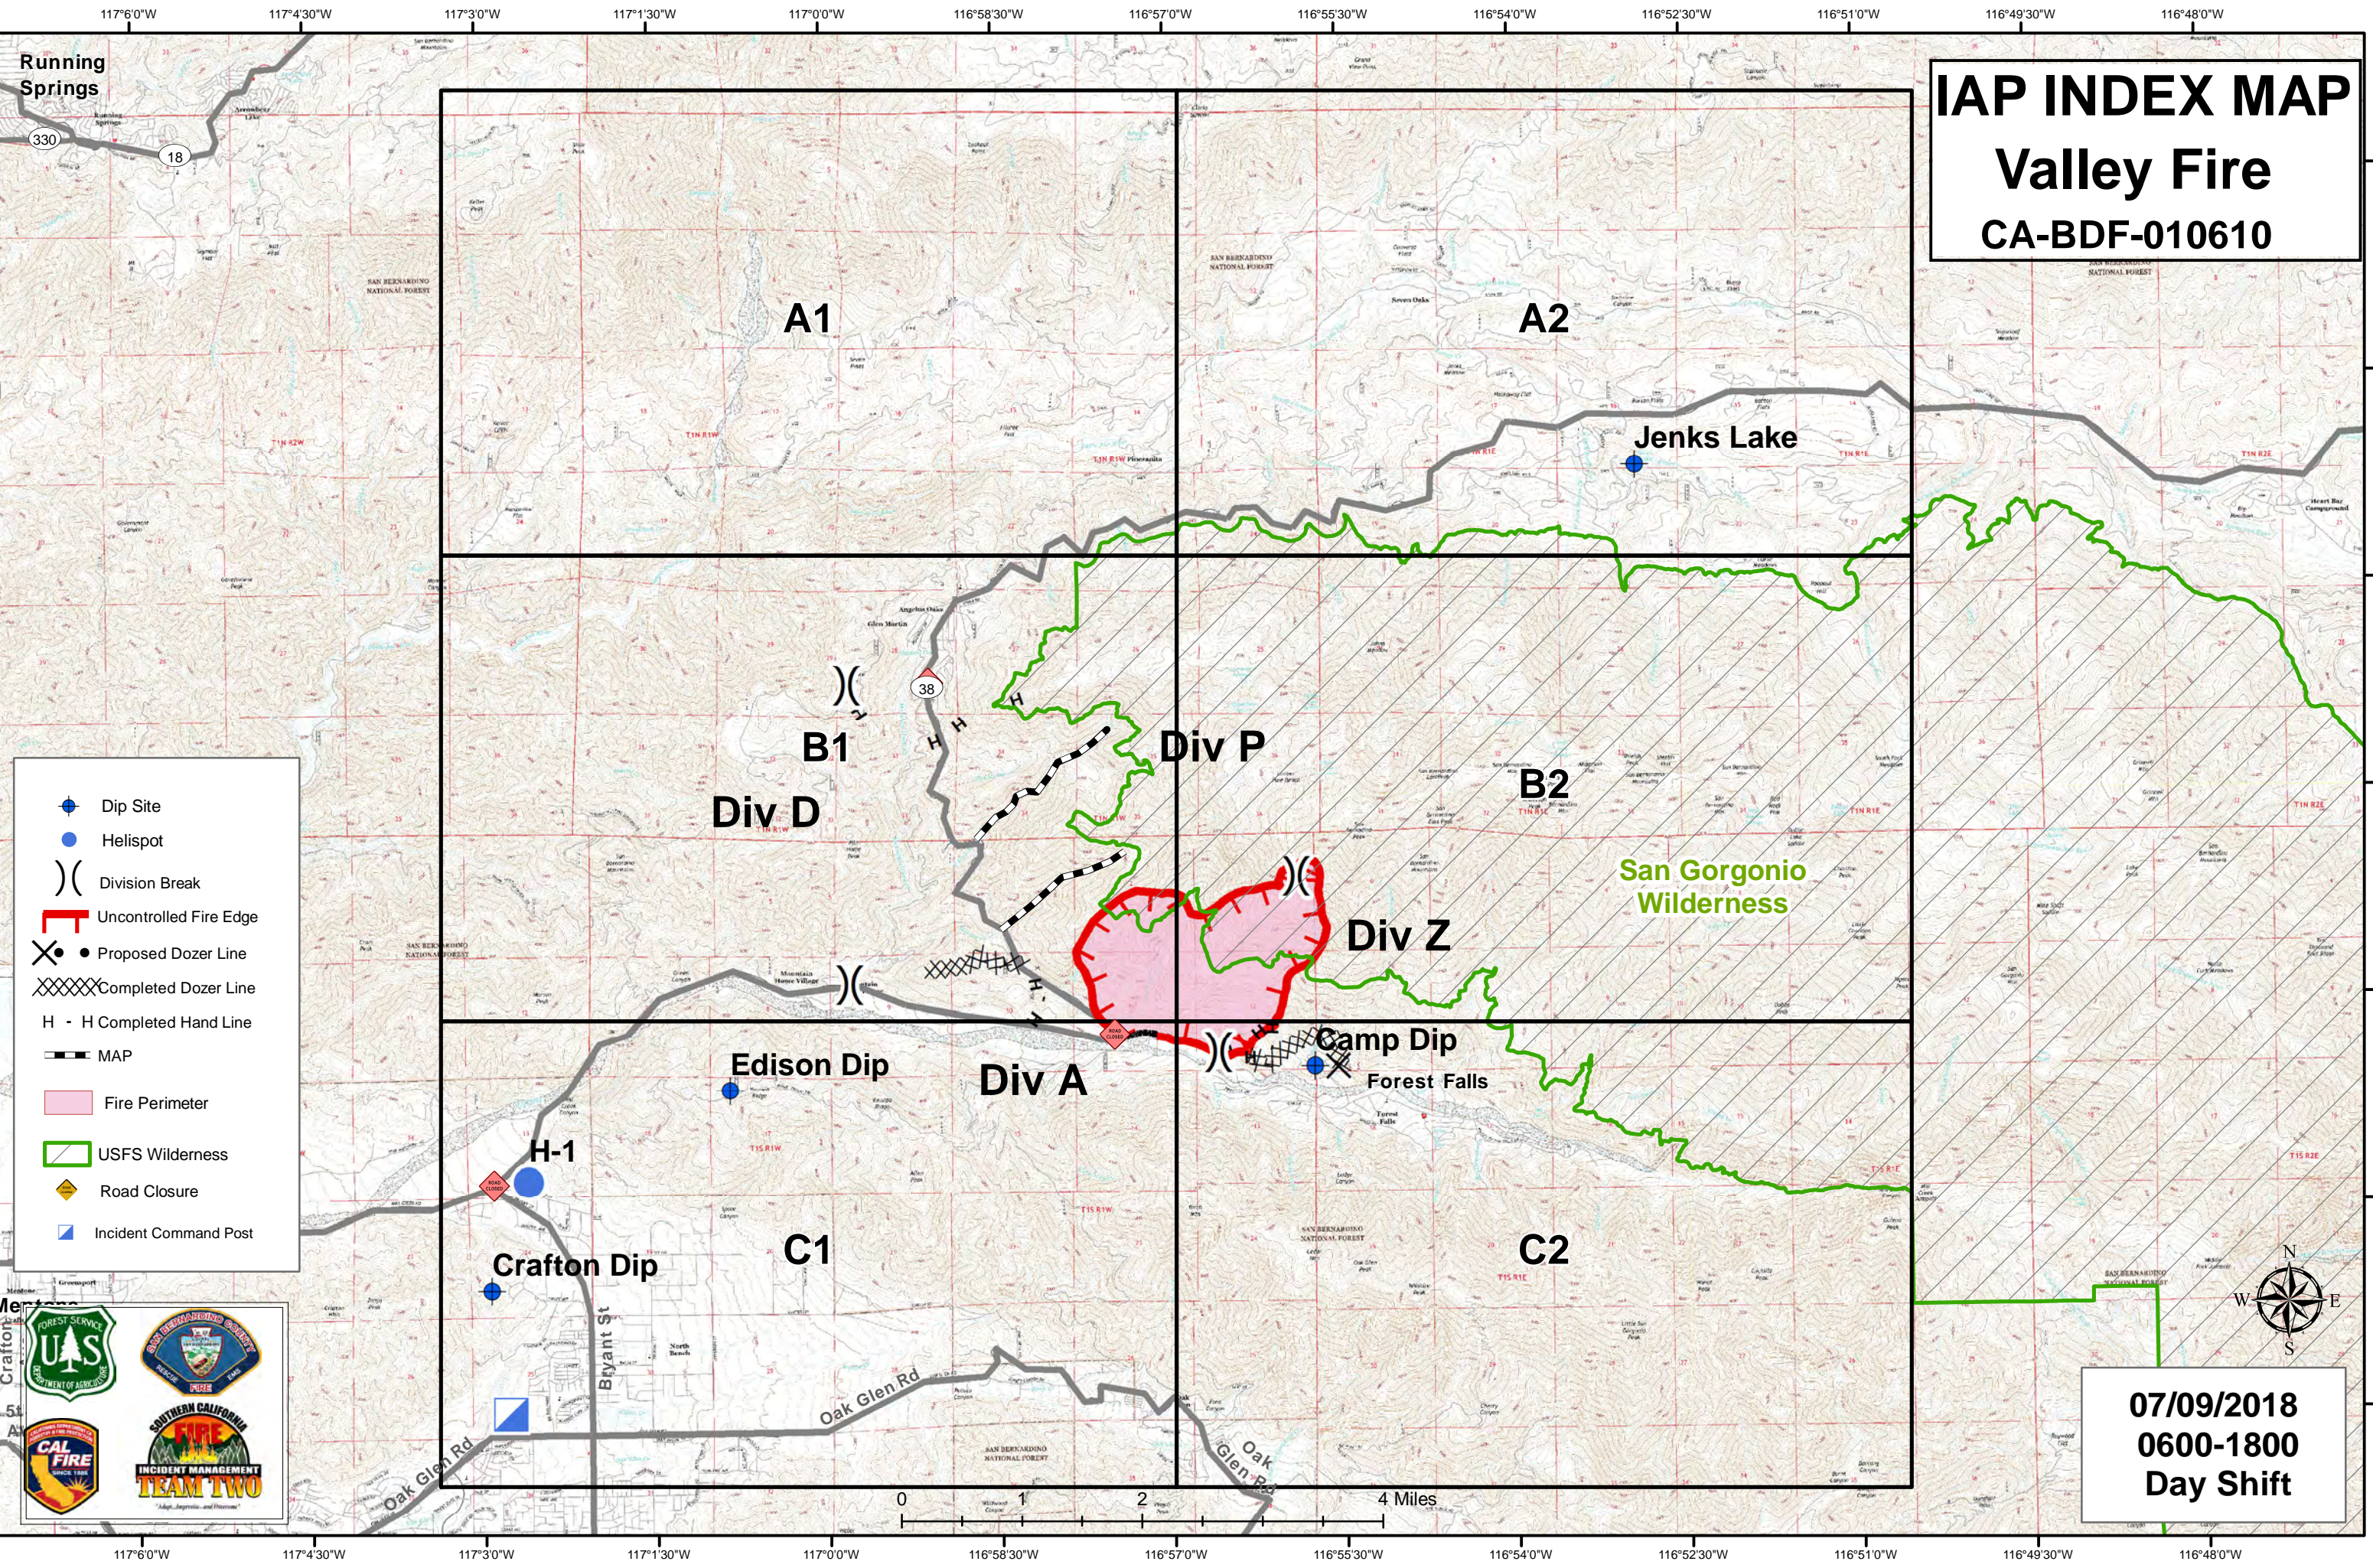

IAP INDEX MAP

Valley Fire

CA-BDF-010610

- Dip Site
- Helispot
- Division Break
- Uncontrolled Fire Edge
- Proposed Dozer Line
- Completed Dozer Line
- Completed Hand Line
- MAP
- Fire Perimeter
- USFS Wilderness
- Road Closure
- Incident Command Post

07/09/2018
0600-1800
Day Shift

0 1 2 4 Miles