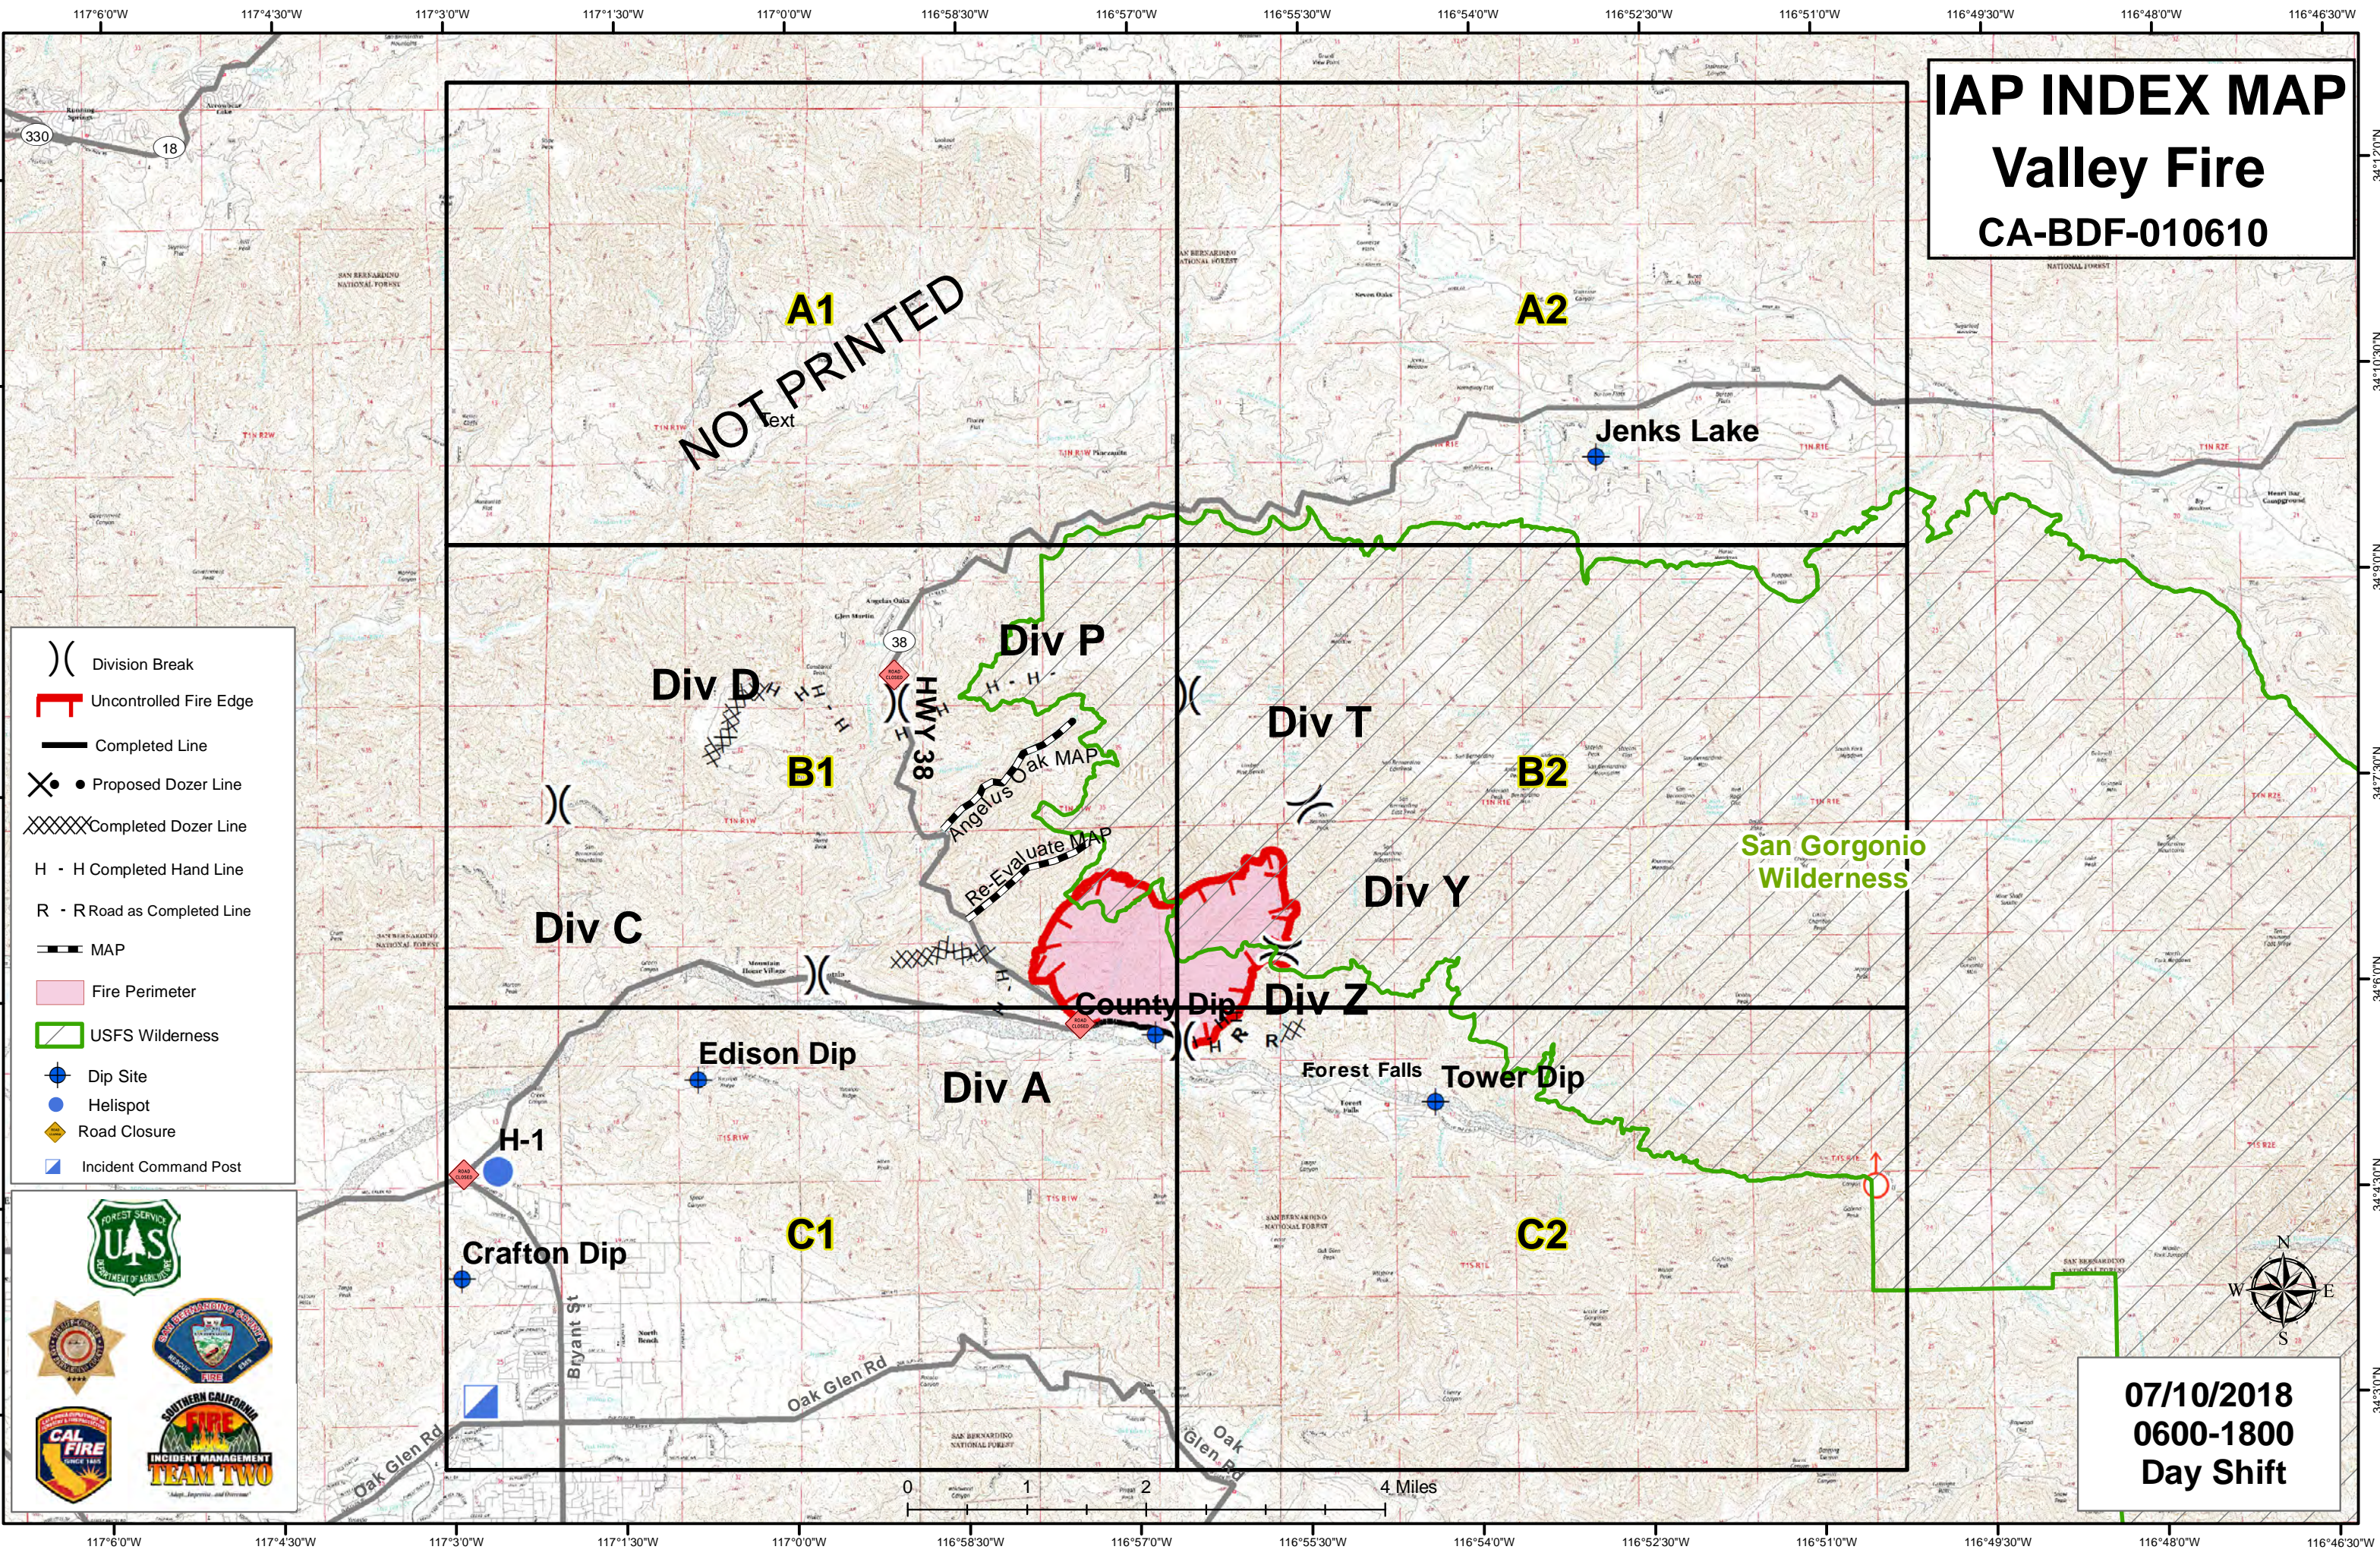

IAP INDEX MAP

Valley Fire

CA-BDF-010610

NOT PRINTED

- Division Break
- Uncontrolled Fire Edge
- Completed Line
- Proposed Dozer Line
- Completed Dozer Line
- Completed Hand Line
- Road as Completed Line
- MAP
- Fire Perimeter
- USFS Wilderness
- Dip Site
- Helispot
- Road Closure
- Incident Command Post

07/10/2018
0600-1800
Day Shift