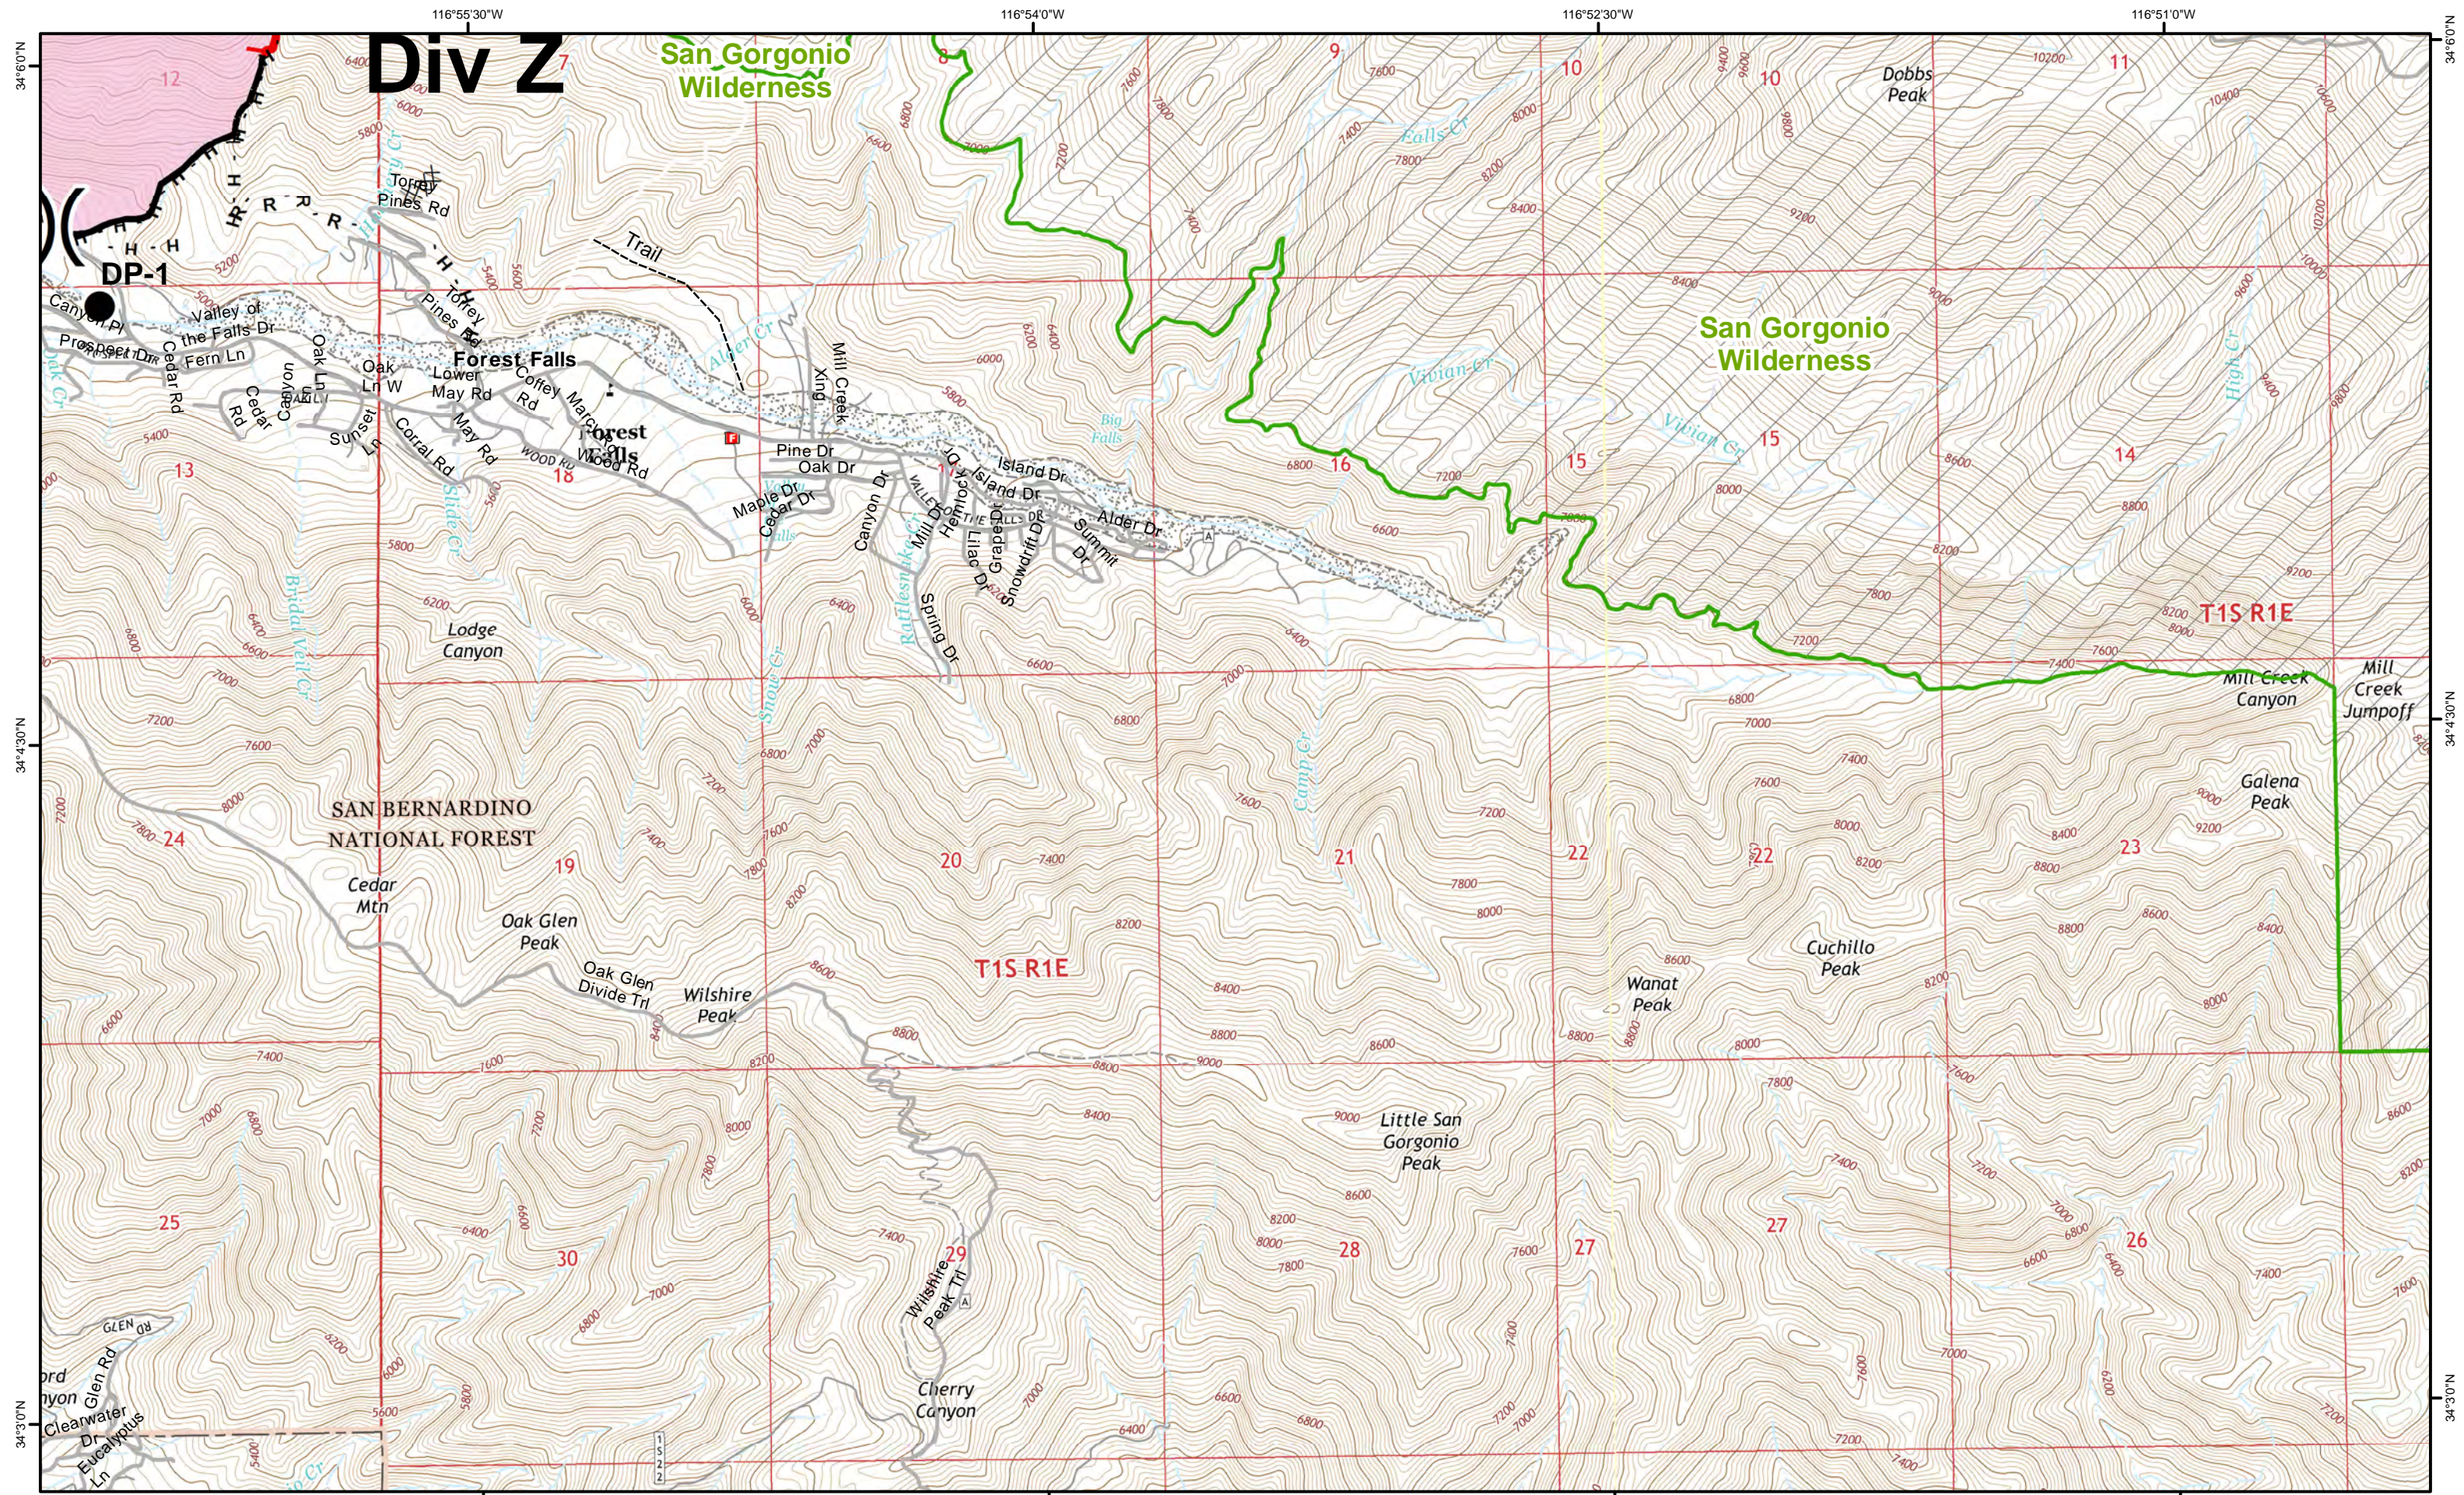

Div A

Edison Dip

ESTATES Dip

Crafton Dip

North Bench

County Dip

T1S R1W

T1S R1W

Oak Glen

ICP

Div Z

San Gorgonio
Wilderness

San Gorgonio
Wilderness

SAN BERNARDINO
NATIONAL FOREST