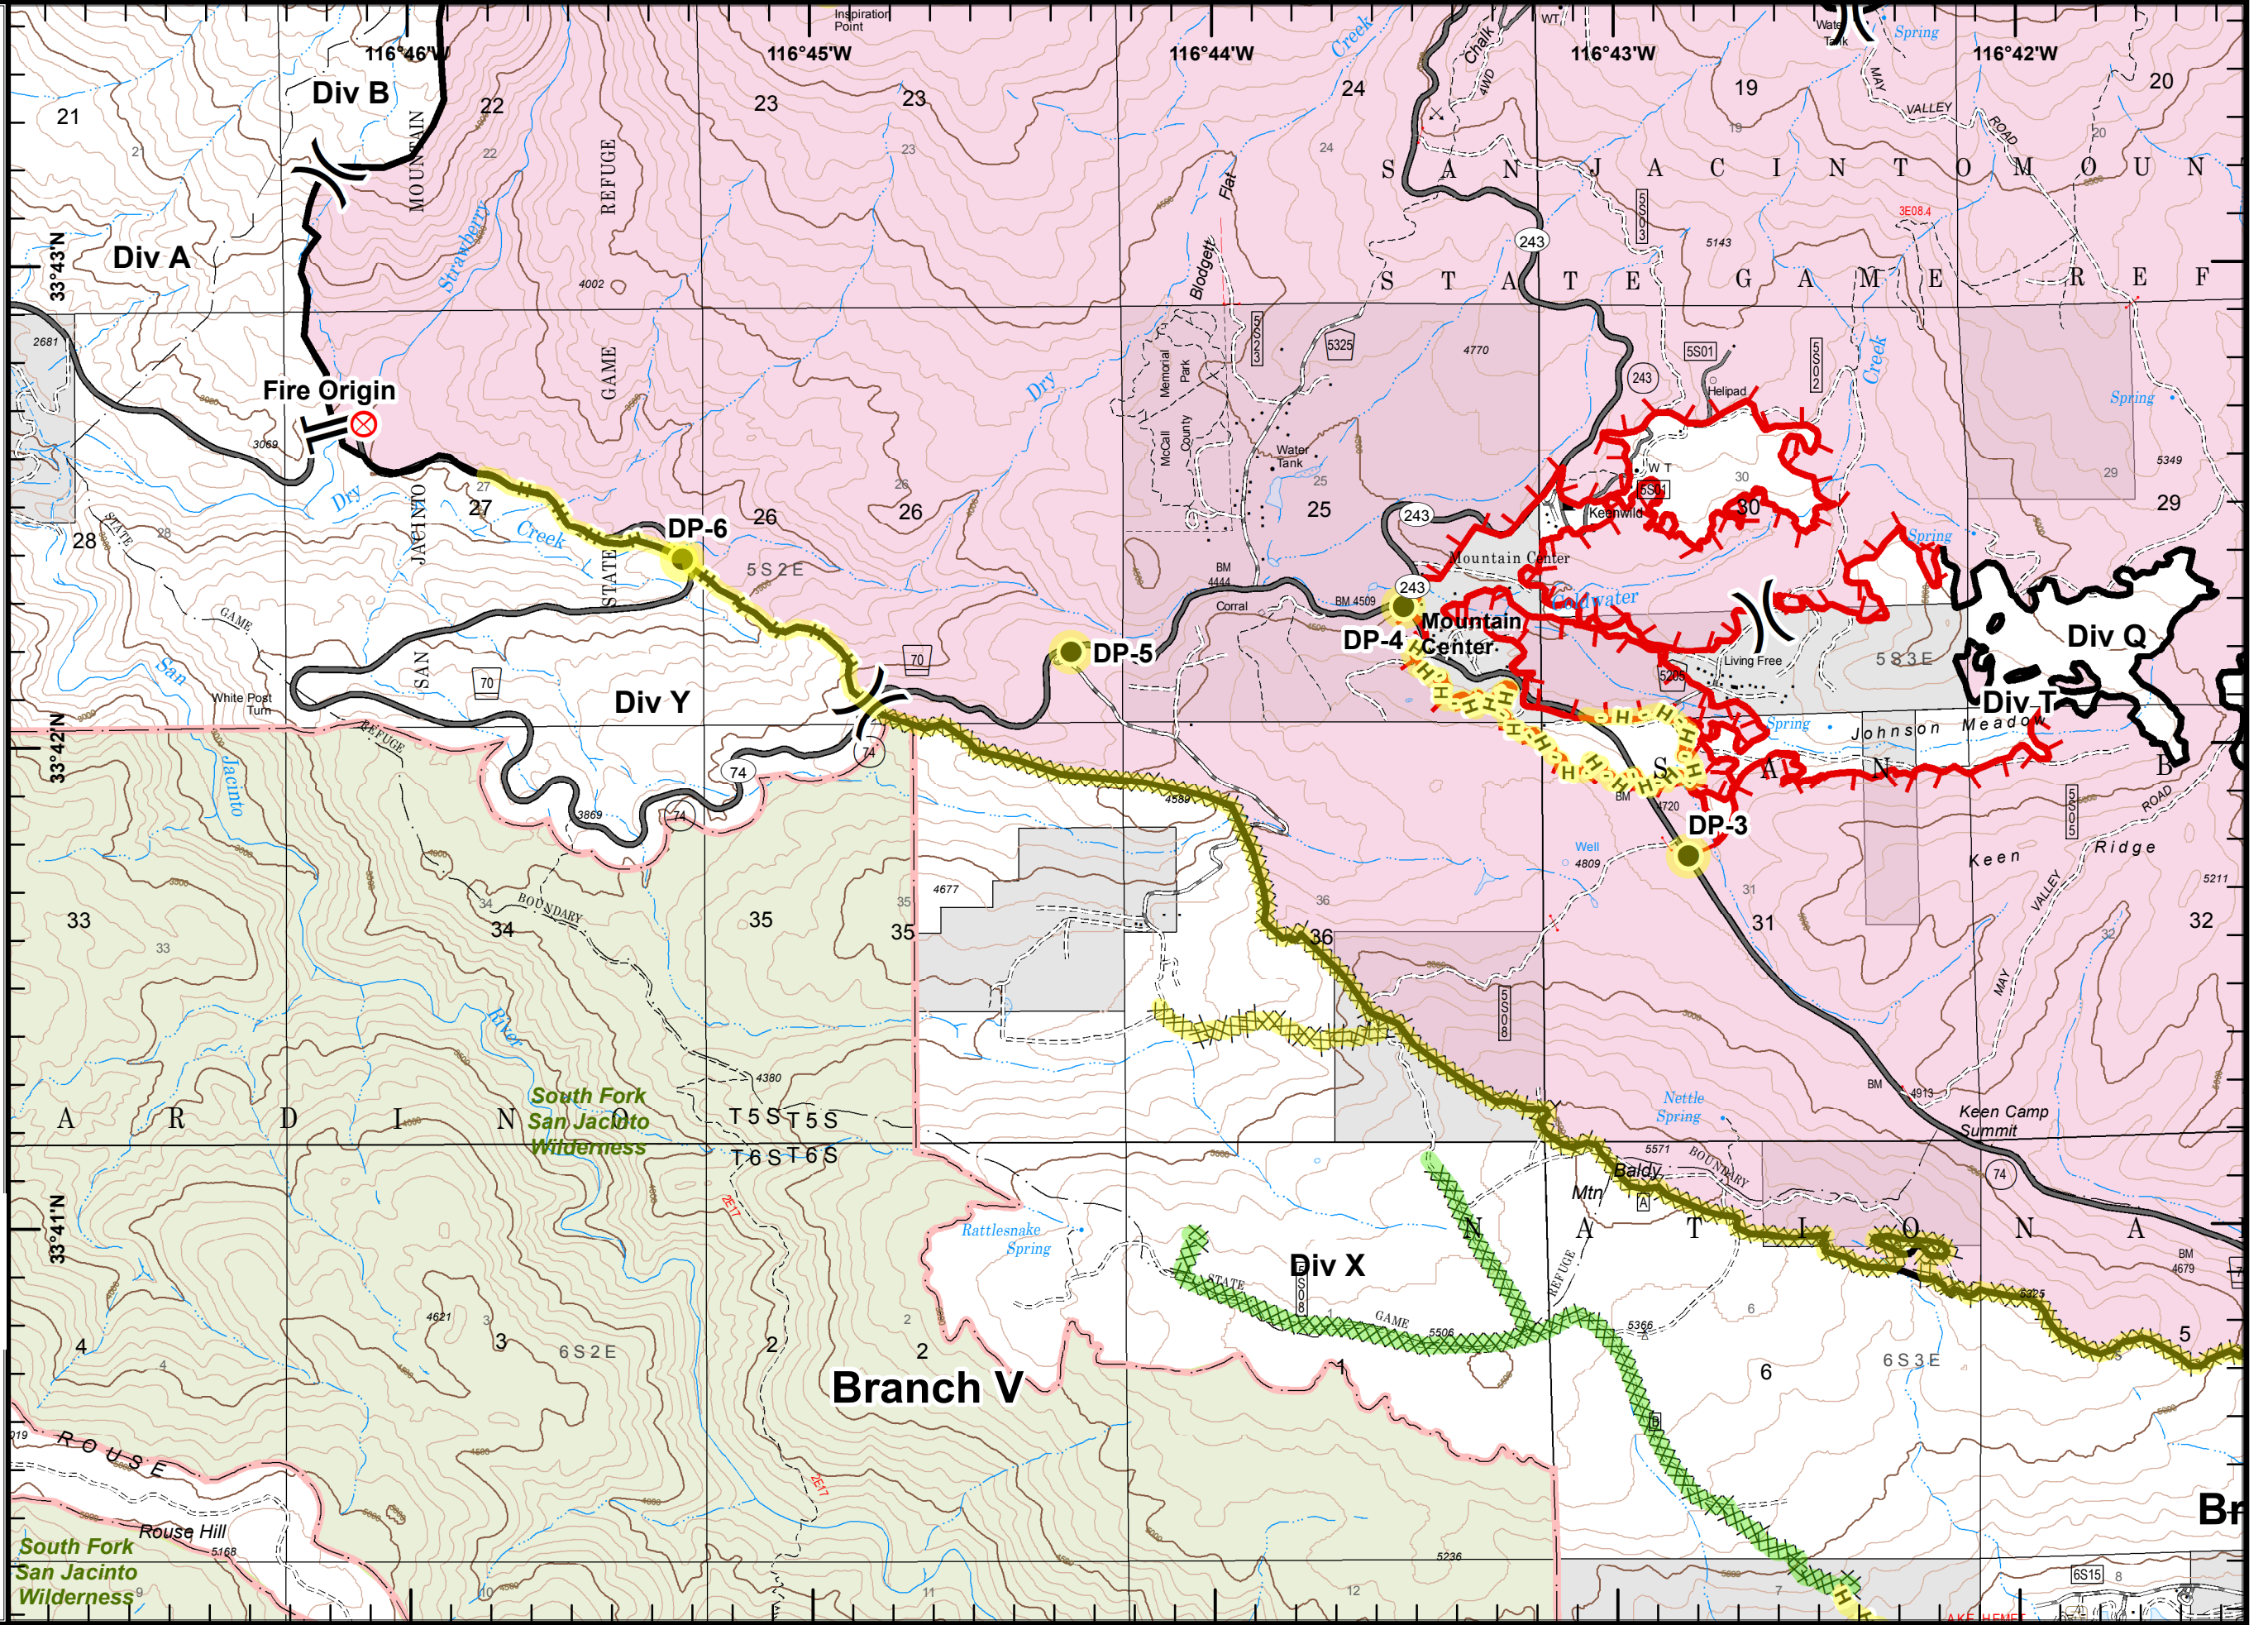

Cranston Fire
CA-BDF-0011390
7/31/2018
Day
NAD83
Map Page 9

- Drop Point
- ⊗ Fire Origin
- ▣ Incident Command Post
-) Division Break
- ⌌ Branch Break
- Repair Needed
- Repair Needed
- Completed - Inspected
- ⚡ Uncontrolled Fire Edge
- Completed Line
- ⌌ Completed Dozer Line
- ⋈ Completed Hand Line
- ▭ National Forest Boundary
- Highway
- Road - Light Duty - Dirt
- Road - Light Duty - Paved
- Road - Unimproved
- Trail
- ▭ Cranston Fire Perimeter
- ▭ Tribal Land
- ▭ Non-FS Land
- ▭ Wilderness

Tile Location

1	2	3
4	5	6
8	9	10
12	13	14