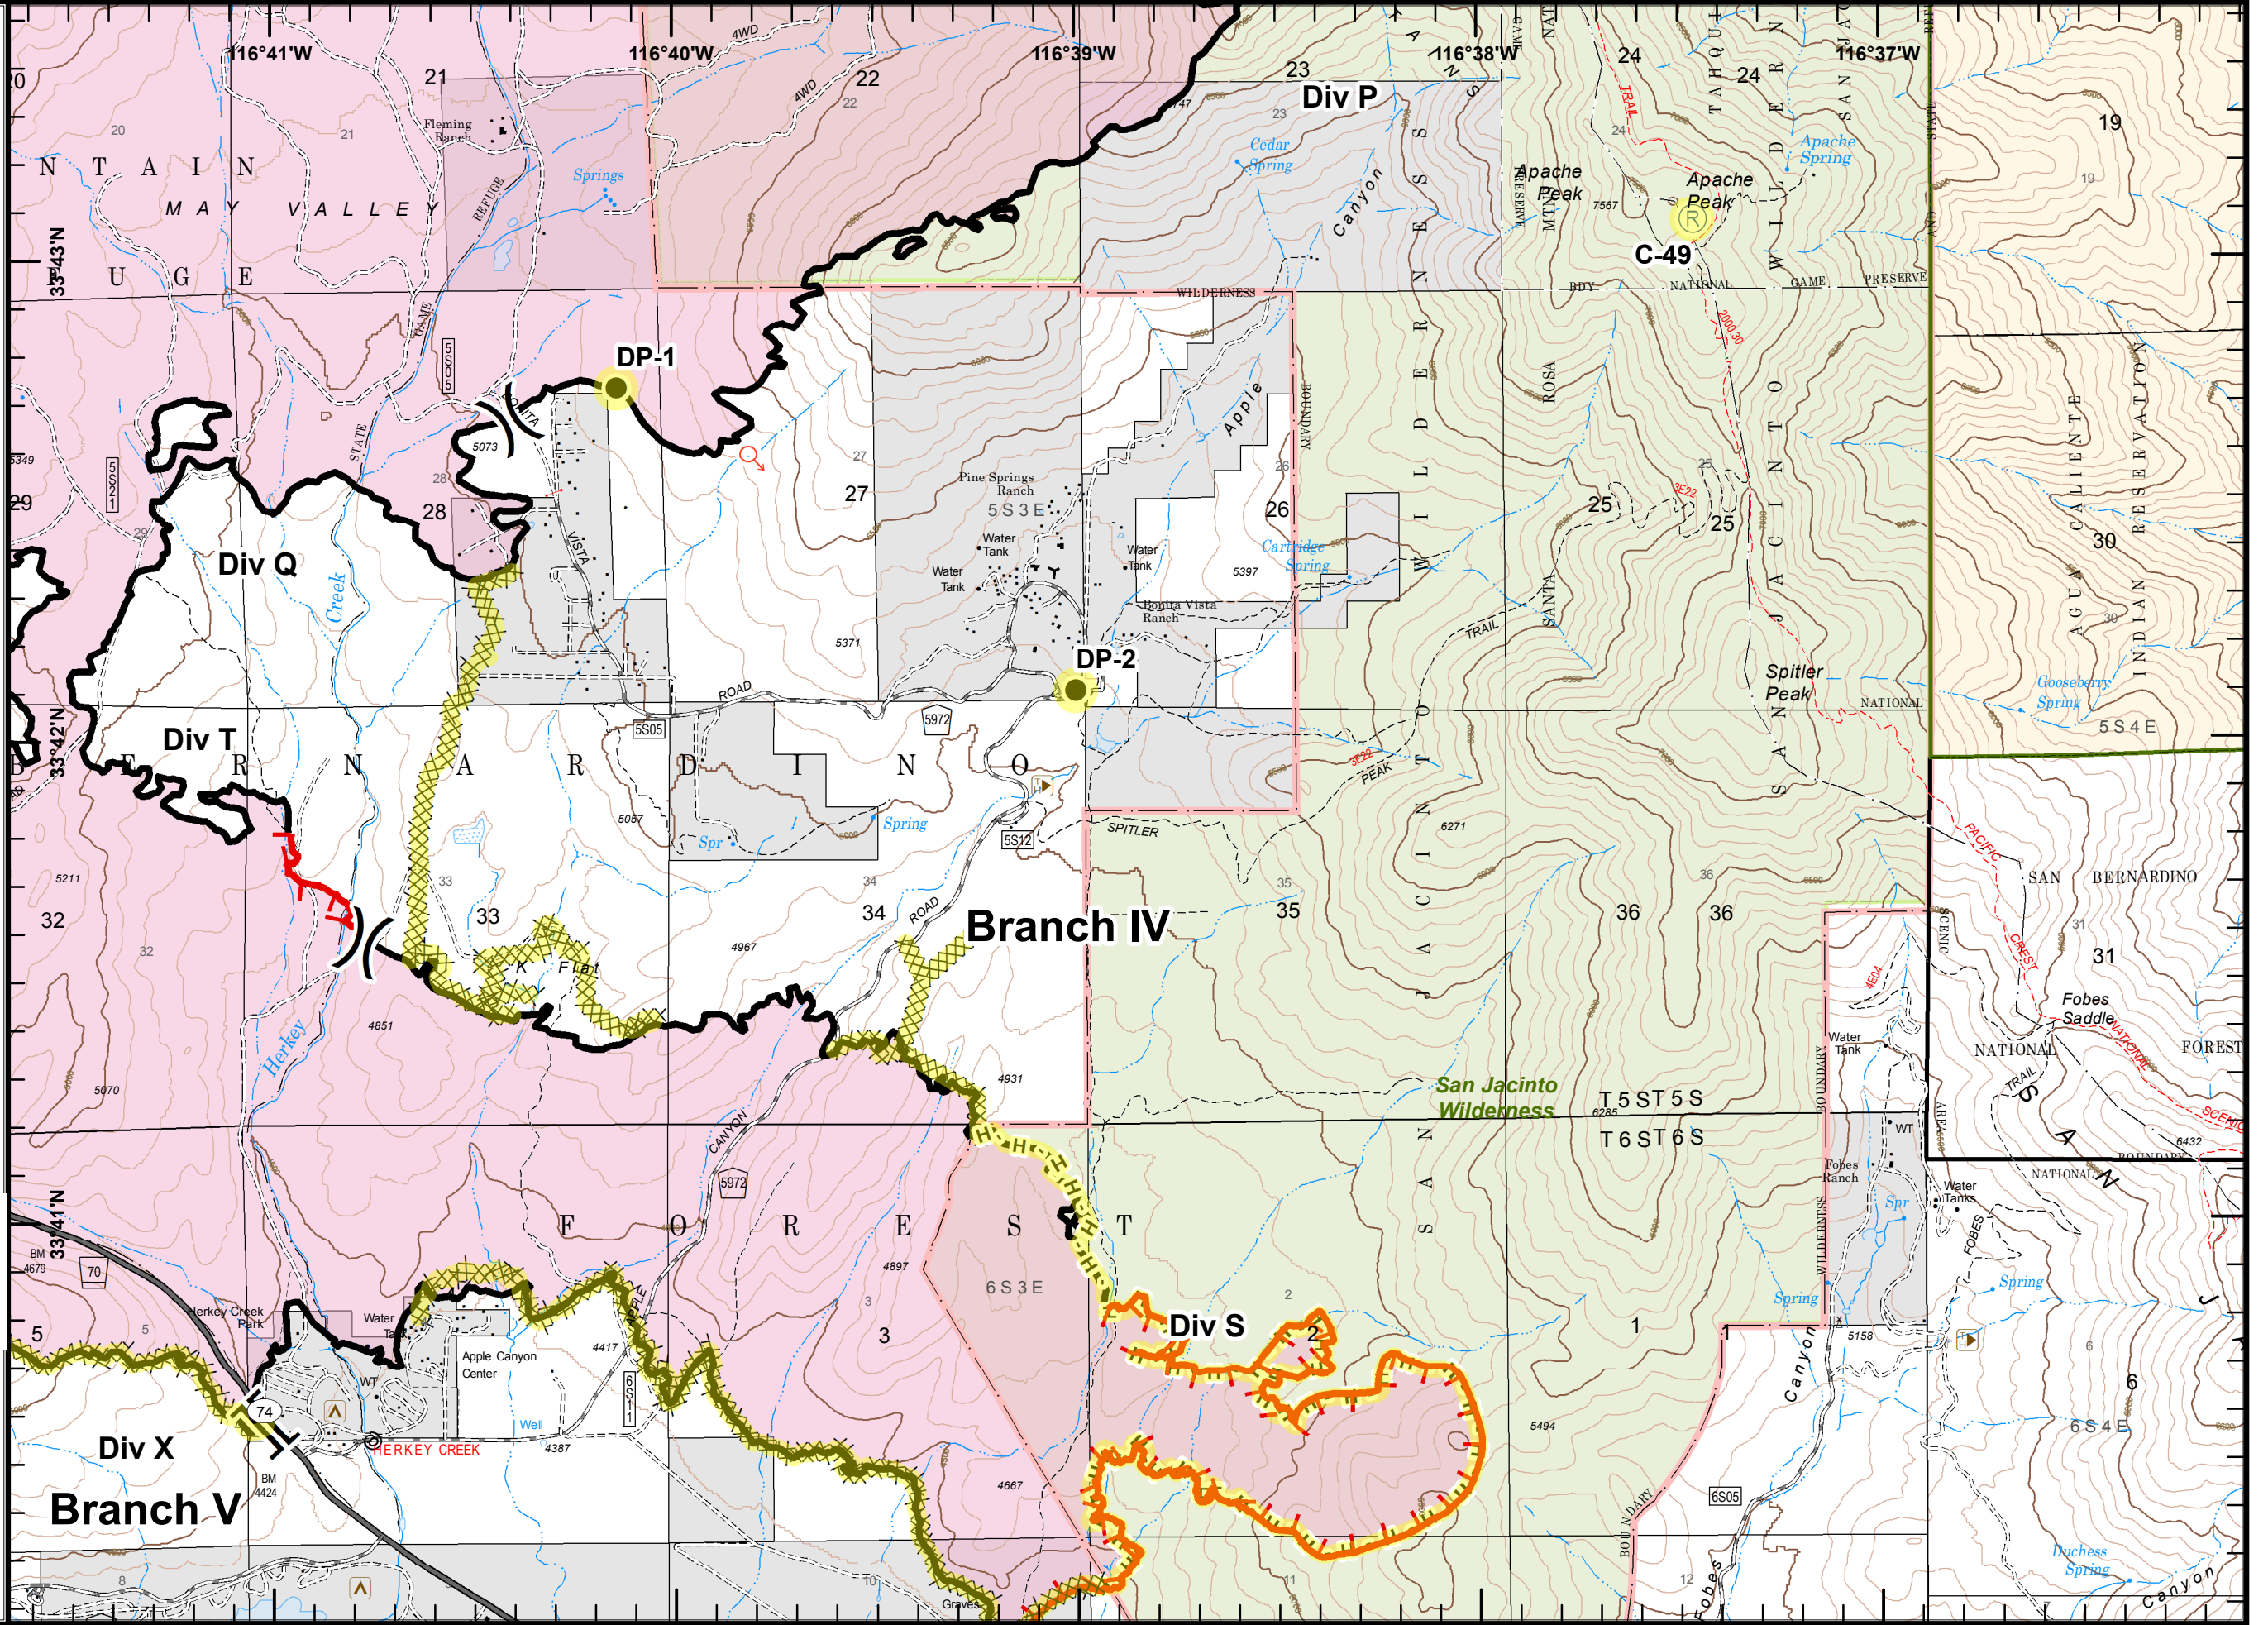

Cranston Fire
CA-BDF-0011390
7/31/2018
Day
NAD83
Map Page 10

- Drop Point
- ⊗ Fire Origin
- ▣ Incident Command Post
-) Division Break
- || Branch Break
- Repair Needed
- Repair Needed
- ⚡ Uncontrolled Fire Edge
- Completed Line
- ⚡ Completed Dozer Line
- ⚡ Completed Hand Line
- ▭ National Forest Boundary
- Highway
- Road - Light Duty - Dirt
- Road - Unimproved
- Trail
- Trail - Nat Rec/Scenic/Historic
- ▭ Cranston Fire Perimeter
- ▭ Tribal Land
- ▭ Non-FS Land
- ▭ Wilderness

Tile Location

1	2	3
4	5	6
8	9	10
12	13	14
15