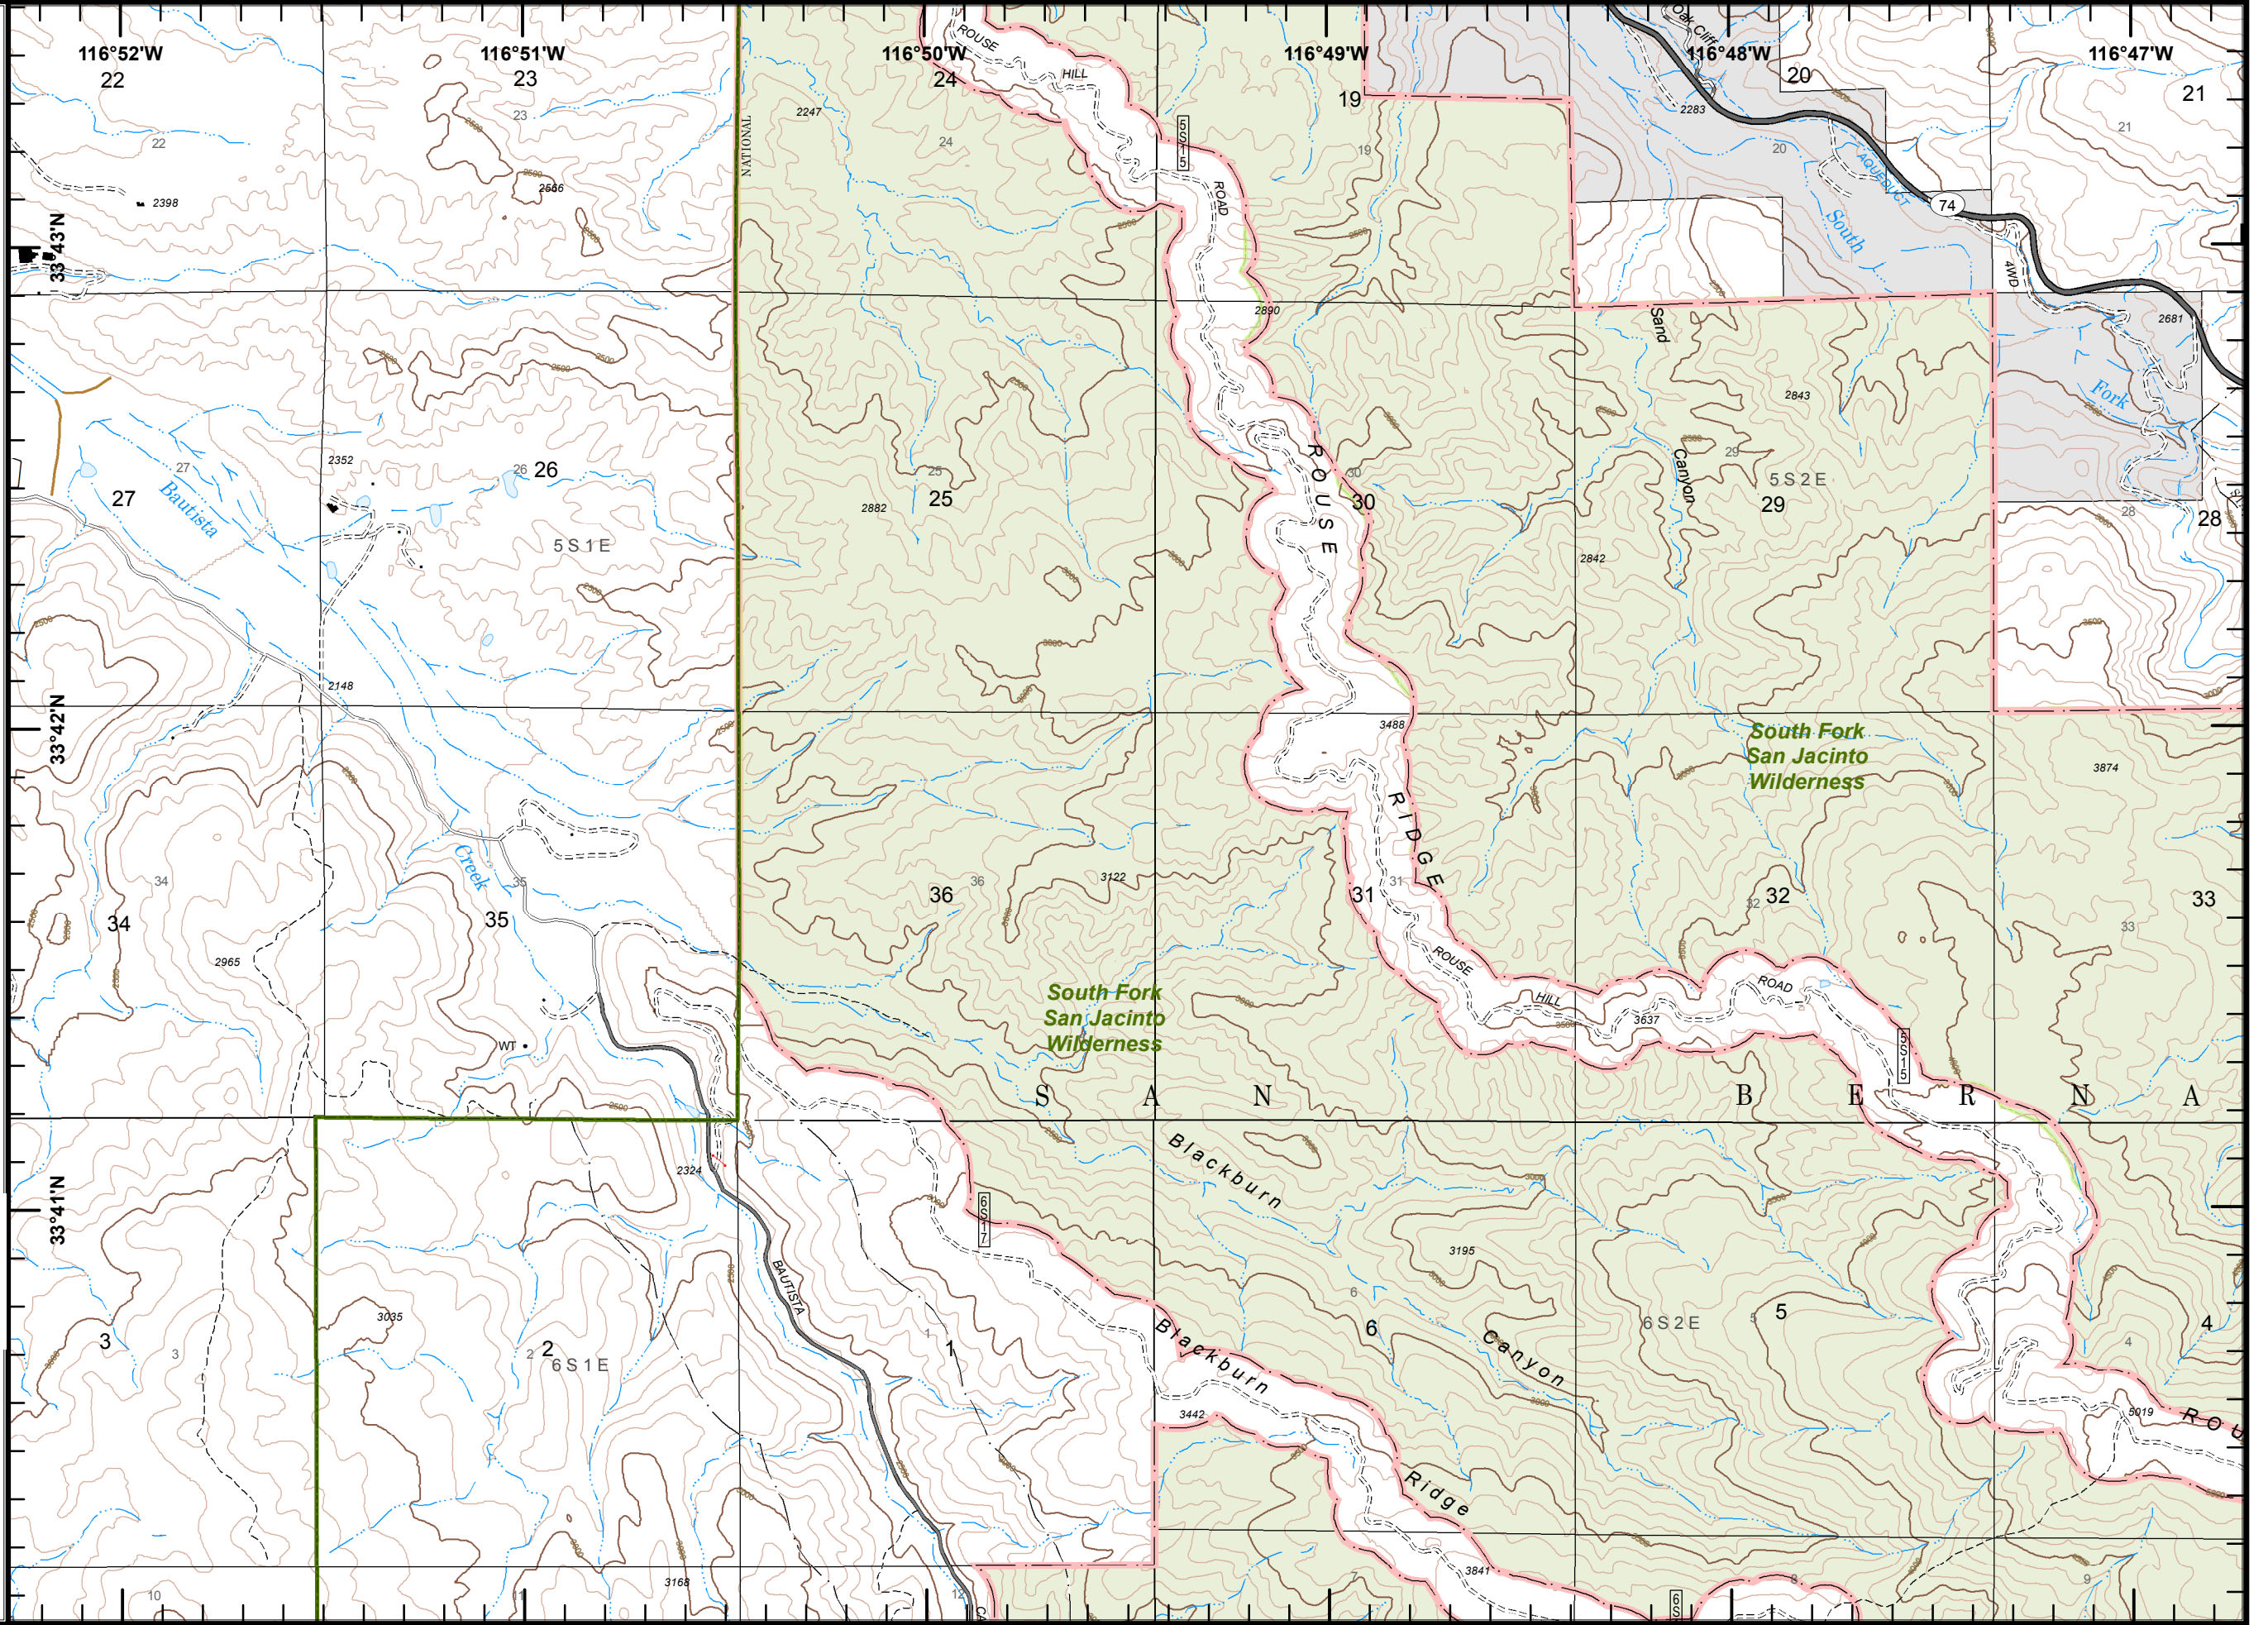

Cranston Fire
CA-BDF-0011390
7/31/2018
Day
NAD83
Map Page 8

- Drop Point
- ⊗ Fire Origin
- ▣ Incident Command Post
-) Division Break
- || Branch Break
- ▭ National Forest Boundary
- Highway
- Road - Light Duty - Dirt
- Road - Light Duty - Paved
- Road - Light Duty - Unspecified Composition
- Road - Unimproved
- Trail
- ▭ Tribal Land
- ▭ Non-FS Land
- ▭ Wilderness

Tile Location

1	2	3
4	5	6
8	9	10
12	13	14