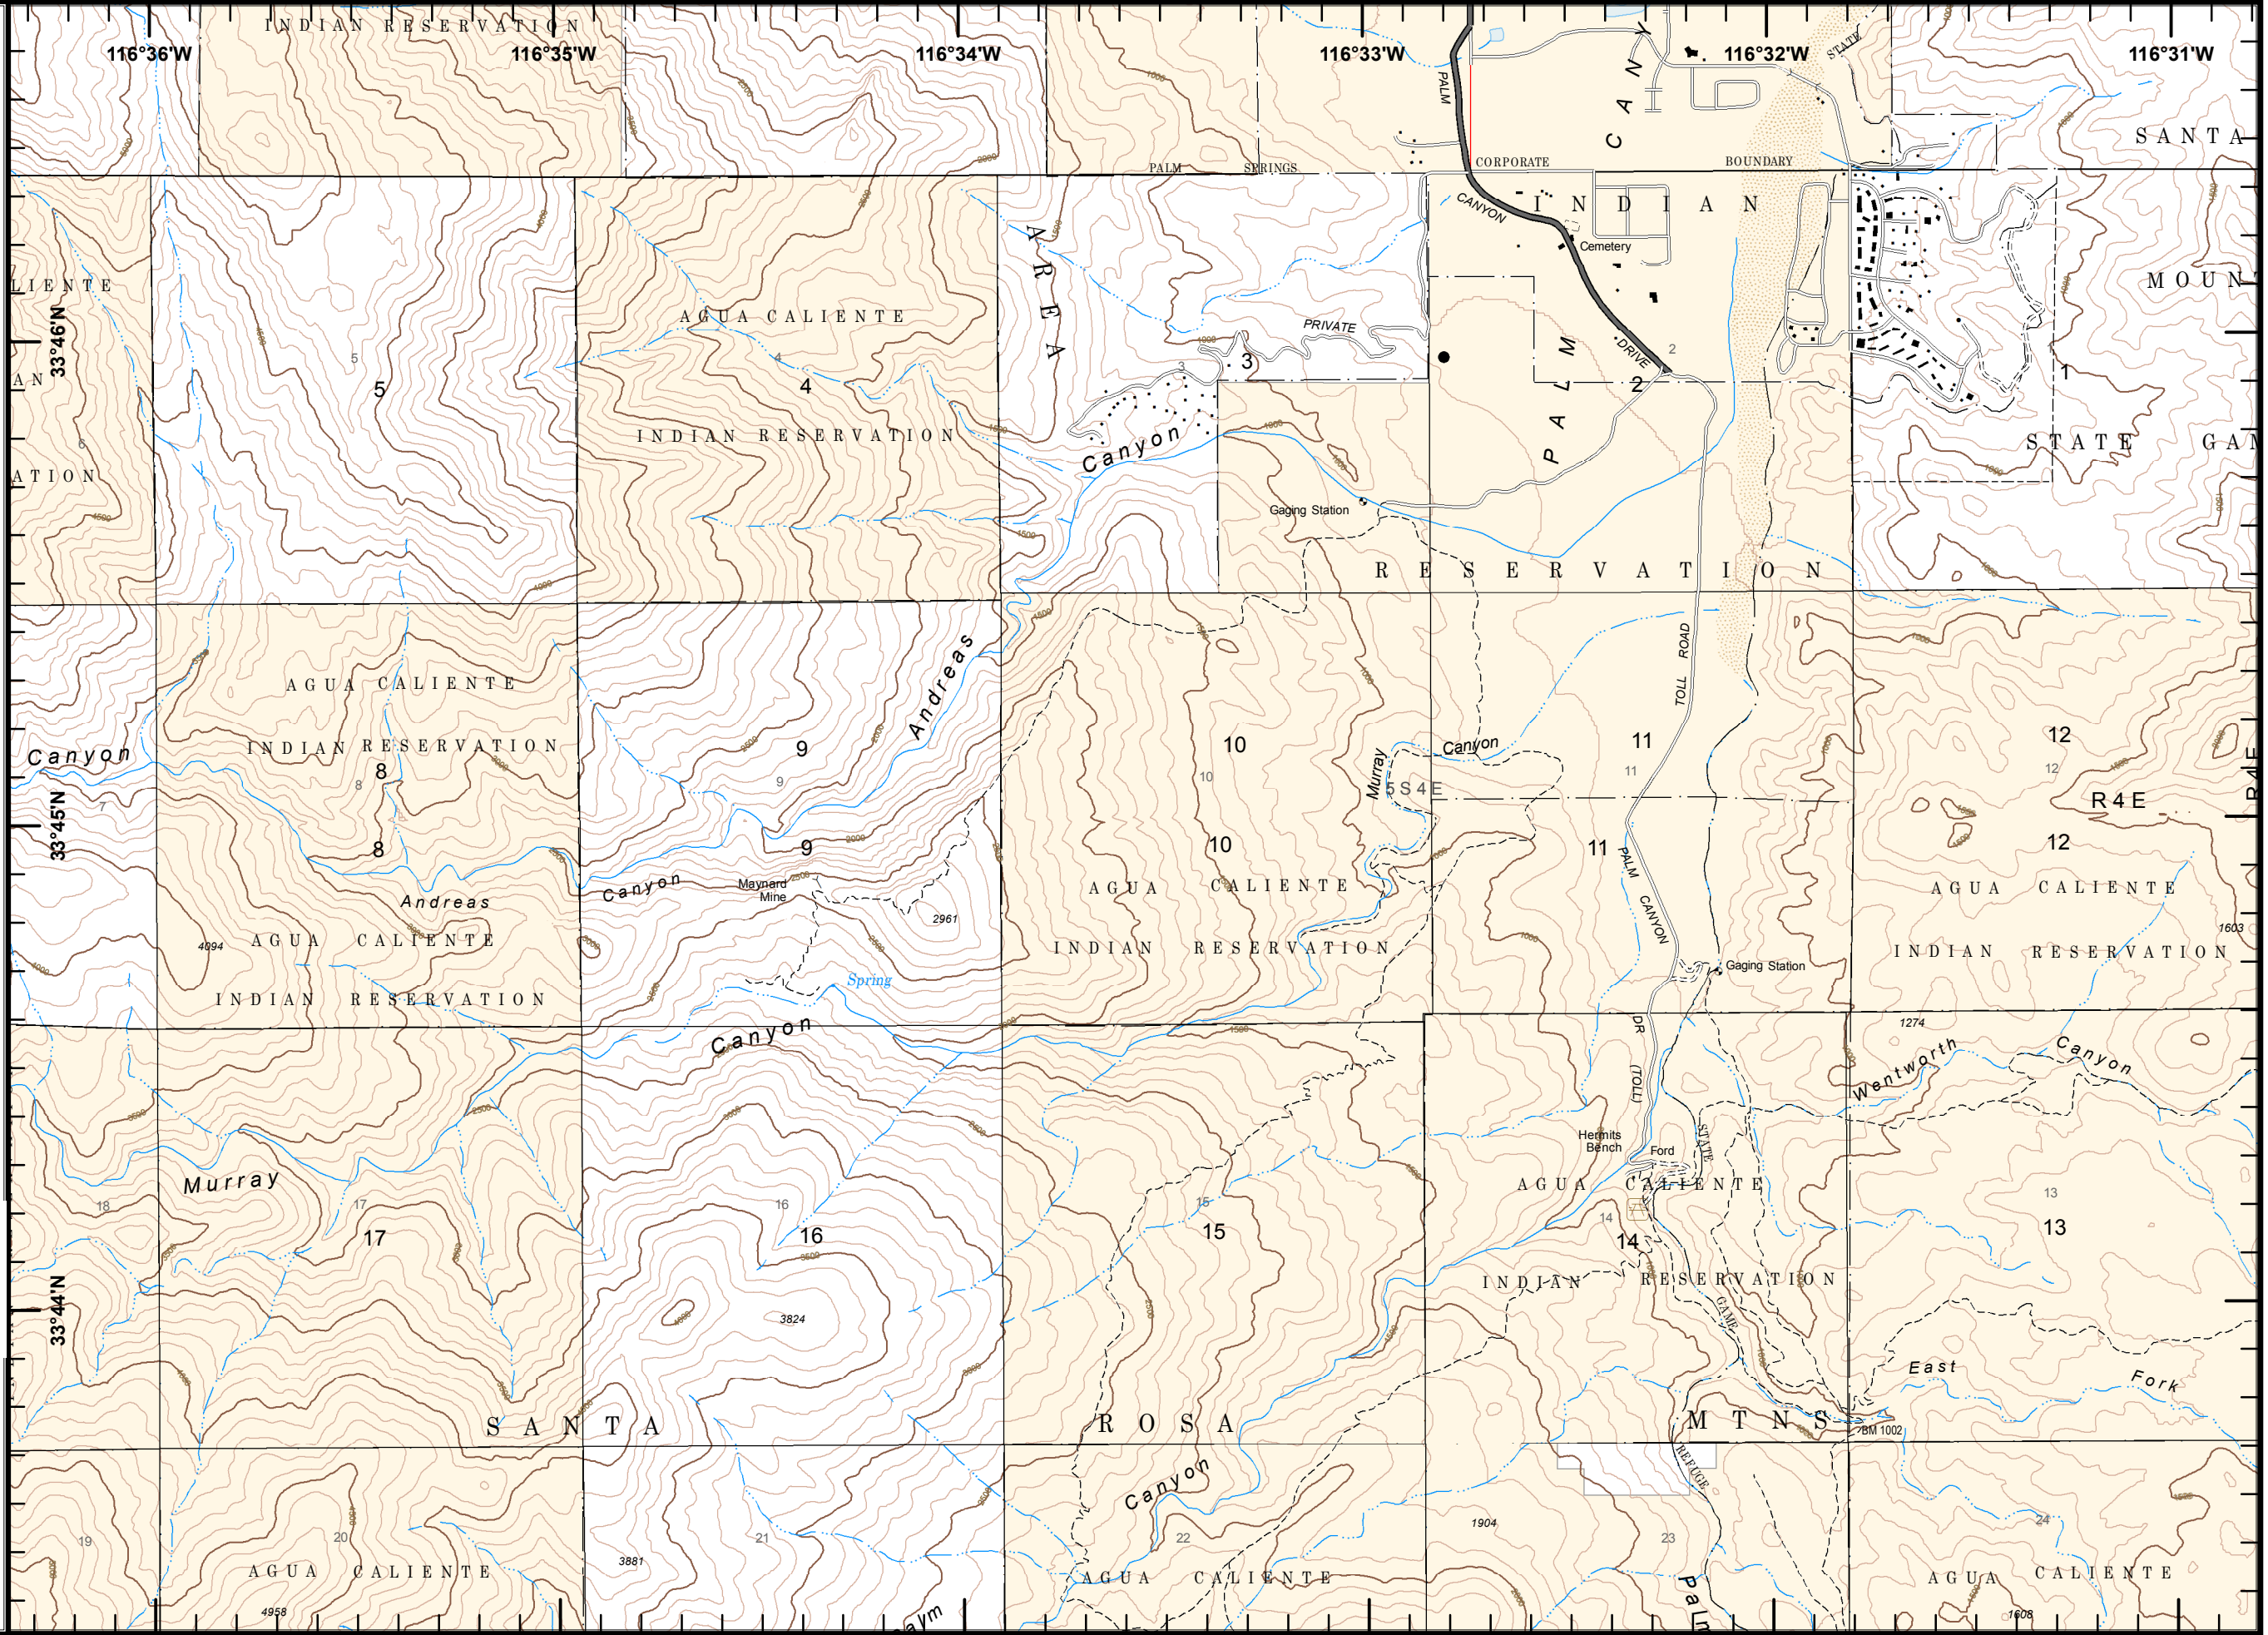

Cranston Fire
CA-BDF-0011390
7/31/2018
Day
NAD83
Map Page 7

- Drop Point
- ⊗ Fire Origin
- ▣ Incident Command Post
- ⌋ Division Break
- ⌋ Branch Break
- Highway
- Road - Light Duty - Unspecified Composition
- Road - Unimproved
- Trail
- ▨ Tribal Land

Tile Location

1	2	3	4
4	5	6	7
8	9	10	11
12	13	14	15