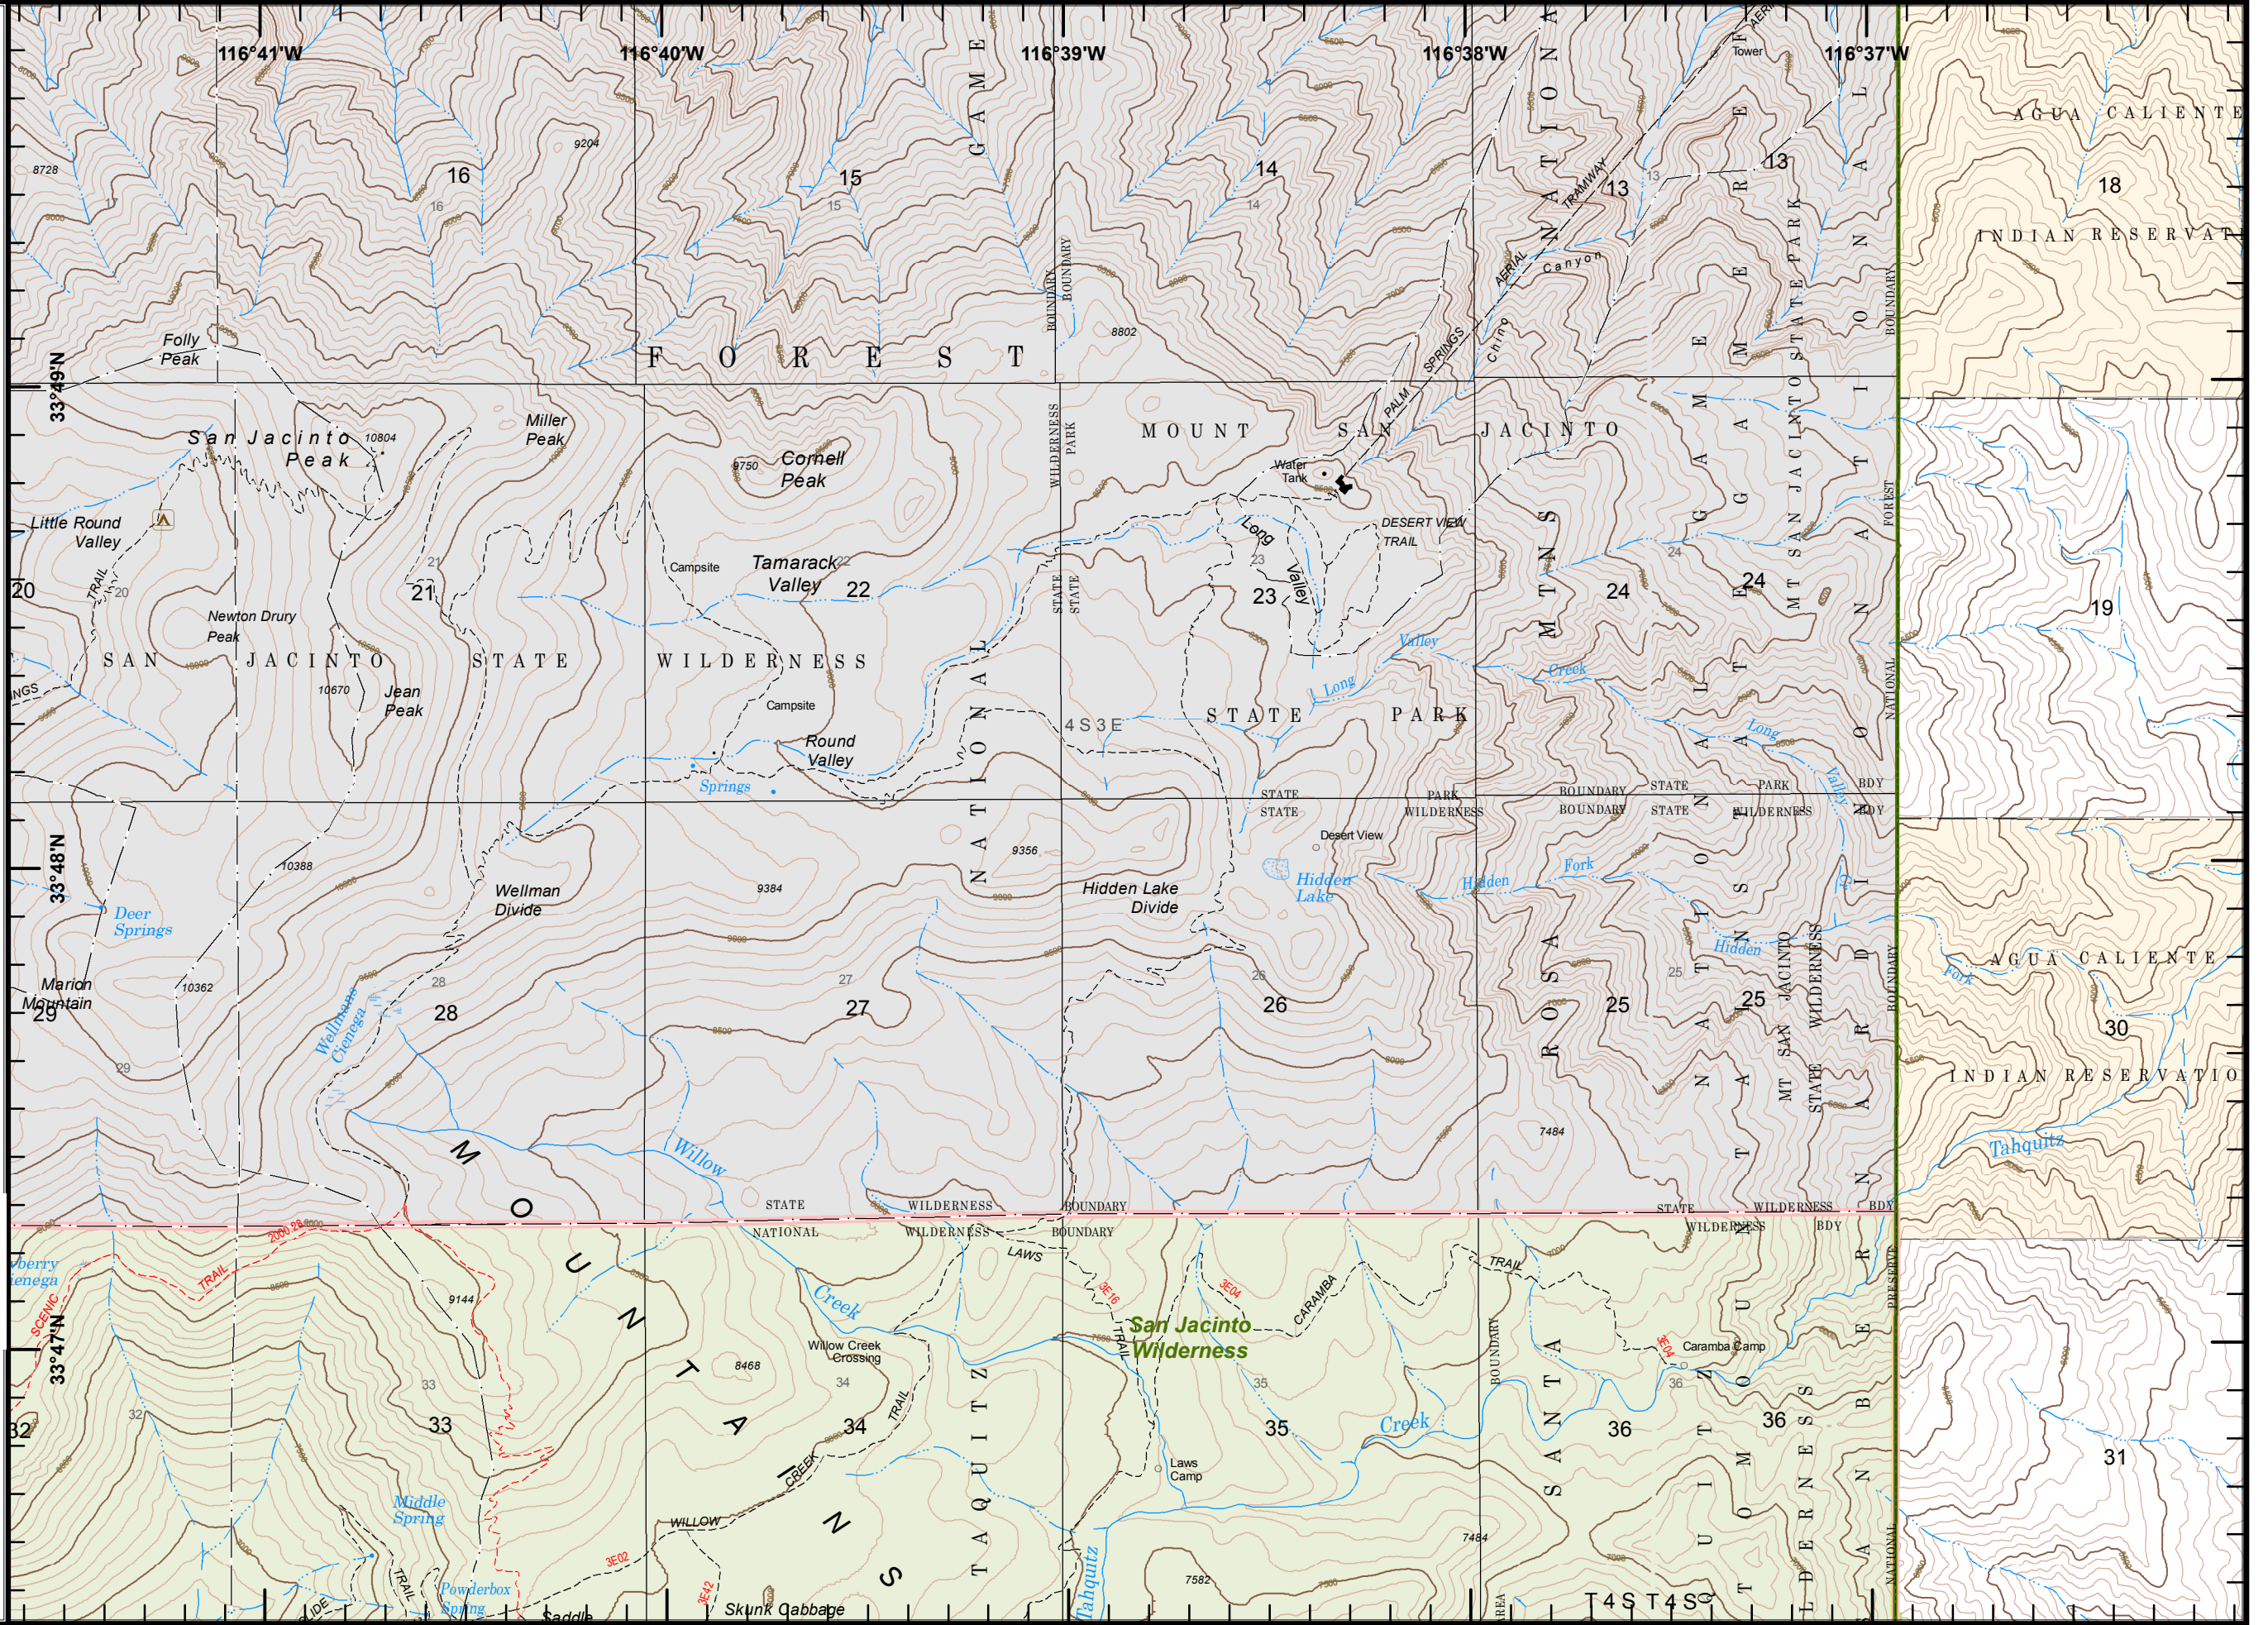

Cranston Fire
CA-BDF-0011390
7/31/2018
Day
NAD83
Map Page 3

- Drop Point
- ⊗ Fire Origin
- ▣ Incident Command Post
- ⌋ Division Break
- ⌋ Branch Break
- ▭ National Forest Boundary
- ⋯ Trail
- ⋯ Trail - Nat Rec/Scenic/Historic
- ▭ Tribal Land
- ▭ Non-FS Land
- ▭ Wilderness

Tile Location

1	2	3	4
4	5	6	7
8	9	10	11
12	13	14	15