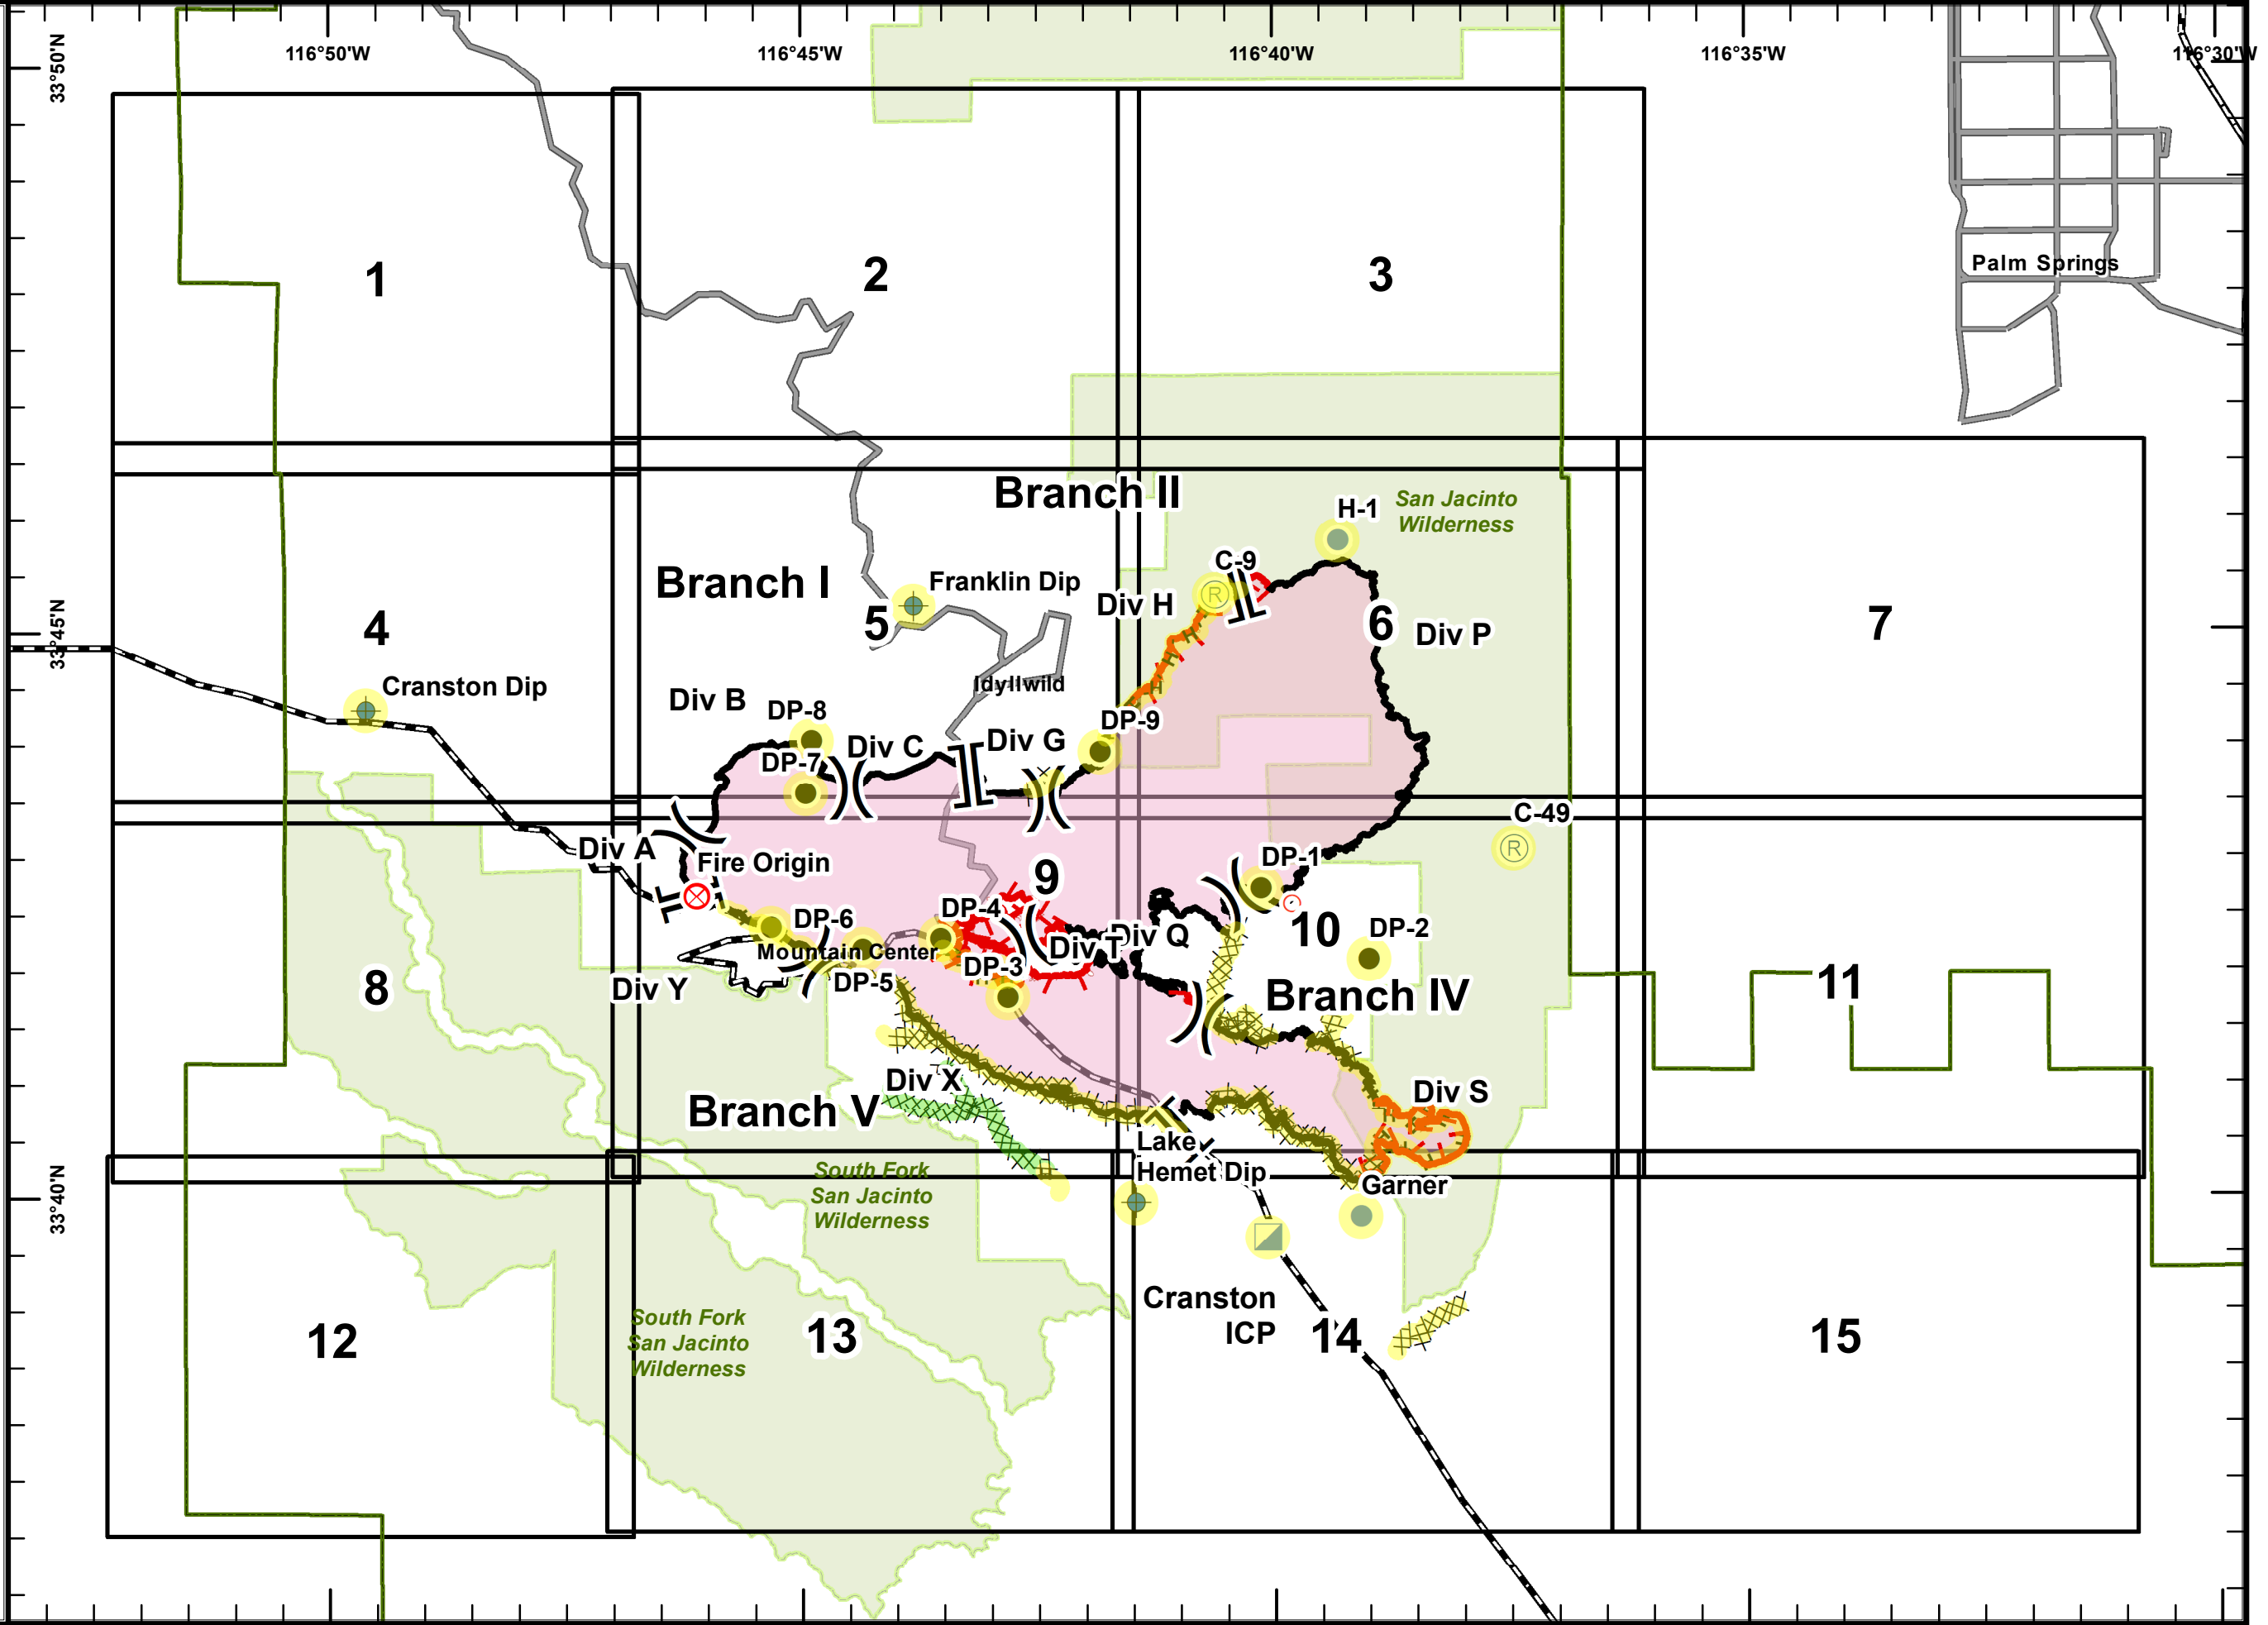

Cranston Fire
CA-BDF-0011390
7/31/2018
Day
NAD83
IAP Index

-  Dip Site
-  Drop Point
-  Fire Origin
-  Helispot
-  Incident Command Post
-  Division Break
-  Branch Break
-  Repair Needed
-  Repair Needed
-  Completed - Inspected
-  Uncontrolled Fire Edge
-  Completed Line
-  Completed Dozer Line
-  Completed Hand Line
-  Cranston Fire Perimeter
-  National Forest Boundary
-  Wilderness Boundary

MRH
 7/30/2018
 2359 Hours

Palm Springs

Cranston Fire
CA-BDF-0011390
7/31/2018
Day
NAD83
Map Page 1

- Drop Point
- ⊗ Fire Origin
- ▣ Incident Command Post
-) Division Break
- || Branch Break
- ▭ National Forest Boundary
- Highway
- Road - Light Duty - Paved
- Road - Light Duty - Unspecified Composition
- Road - Unimproved
- Trail
- ▭ Tribal Land
- ▭ Non-FS Land

Tile Location

1	2	3
4	5	6
8	9	10
12	13	14

Cranston Fire
CA-BDF-0011390
7/31/2018
Day
NAD83
Map Page 2

- Drop Point
- ⊗ Fire Origin
- ▣ Incident Command Post
- ⌋ Division Break
- ⌈ Branch Break
- ▭ National Forest Boundary
- Highway
- Road - Light Duty - Dirt
- Road - Light Duty - Paved
- Road - Unimproved
- Trail
- Trail - Nat Rec/Scenic/Historic
- ▭ Tribal Land
- ▭ Non-FS Land
- ▭ Wilderness

Tile Location

1	2	3	4
5	6	7	8
9	10	11	12
13	14	15	16