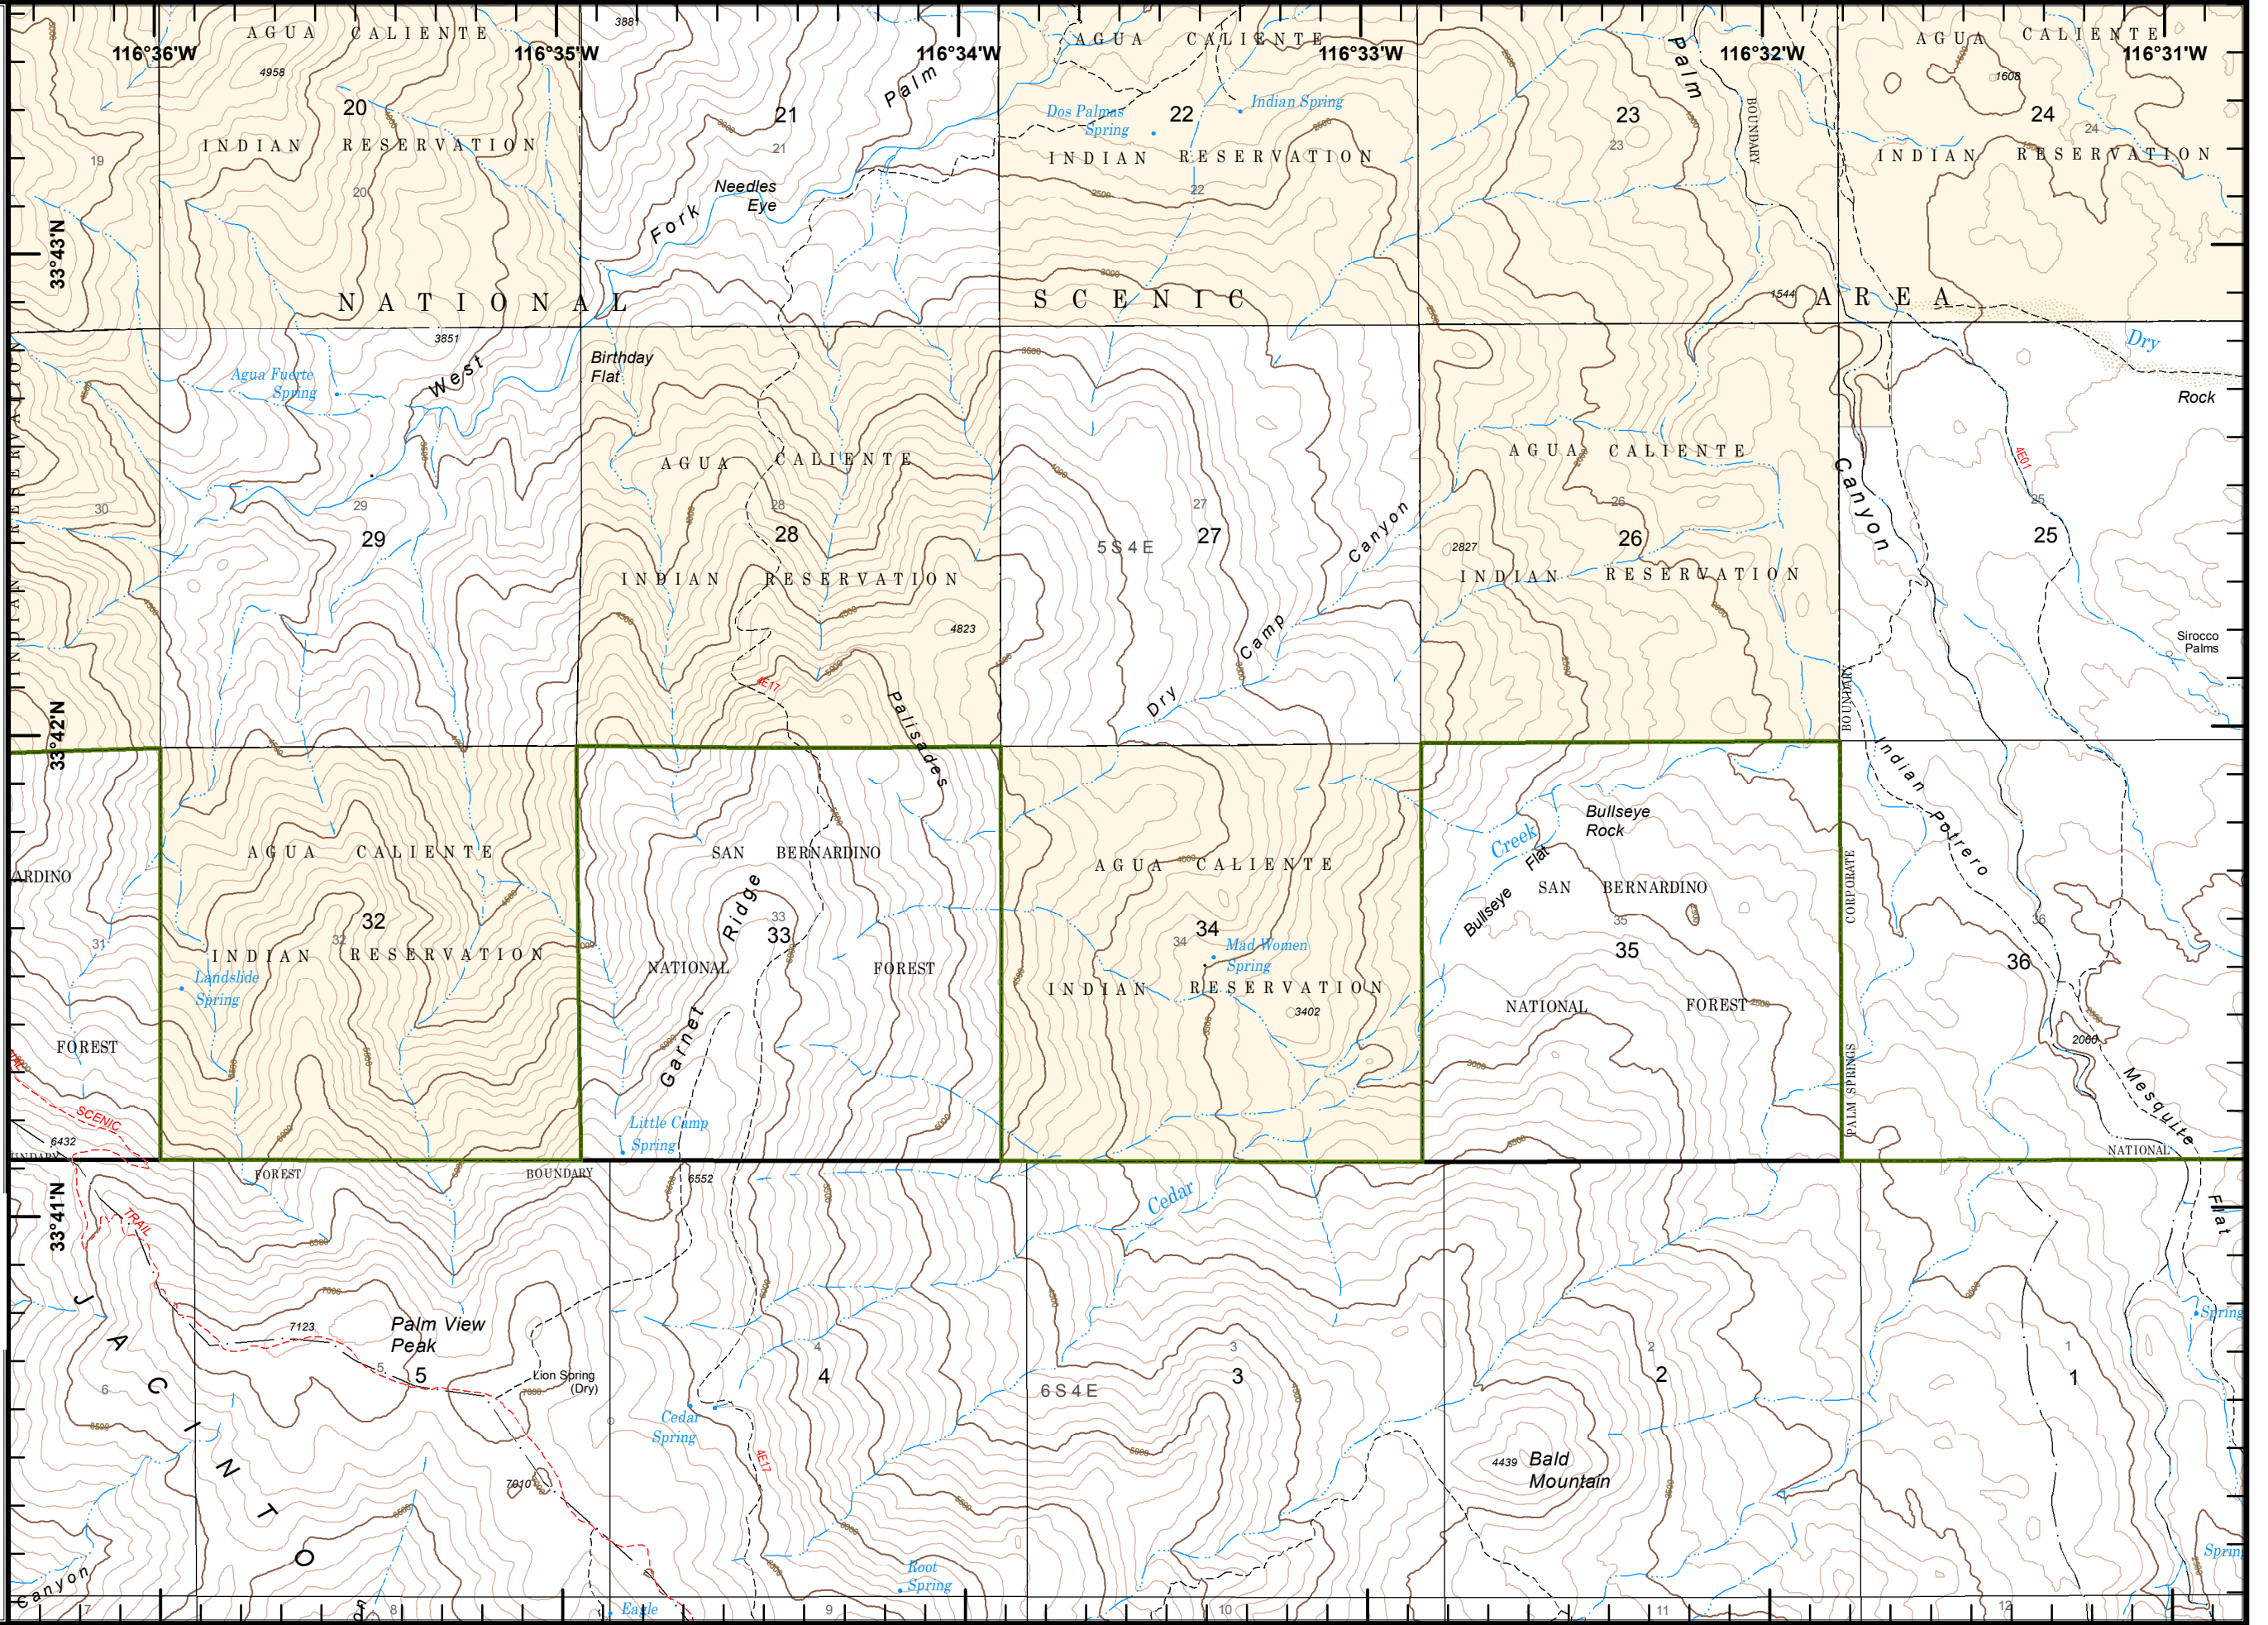

Tile Location

1	2	3
4	5	6
8	9	10
12	13	14
15		

Cranston Fire
CA-BDF-0011390
7/31/2018
Day
NAD83
Map Page 11

- Drop Point
- ⊗ Fire Origin
- ▣ Incident Command Post
- ⌋ Division Break
- ⌋ Branch Break
- ▭ National Forest Boundary
- ~ Trail
- ~ Trail - Nat Rec/Scenic/Historic
- ▭ Tribal Land

Tile Location

1	2	3
4	5	6
8	9	10
12	13	14

MRH
 7/31/2018
 0010 Hours

Cranston Fire
CA-BDF-0011390
7/31/2018
Day
NAD83
Map Page 12

- Drop Point
- ⊗ Fire Origin
- ▣ Incident Command Post
- ⌋ Division Break
- ⌌ Branch Break
- ▭ National Forest Boundary
- ~ Road - Light Duty - Dirt
- ~ Road - Light Duty - Paved
- ~ Road - Light Duty - Unspecified Composition
- ~ Road - Unimproved
- ~ Trail
- ▭ Tribal Land
- ▭ Non-FS Land
- ▭ Wilderness

Tile Location

1	2	3	4
5	6	7	8
9	10	11	12
13	14	15	16