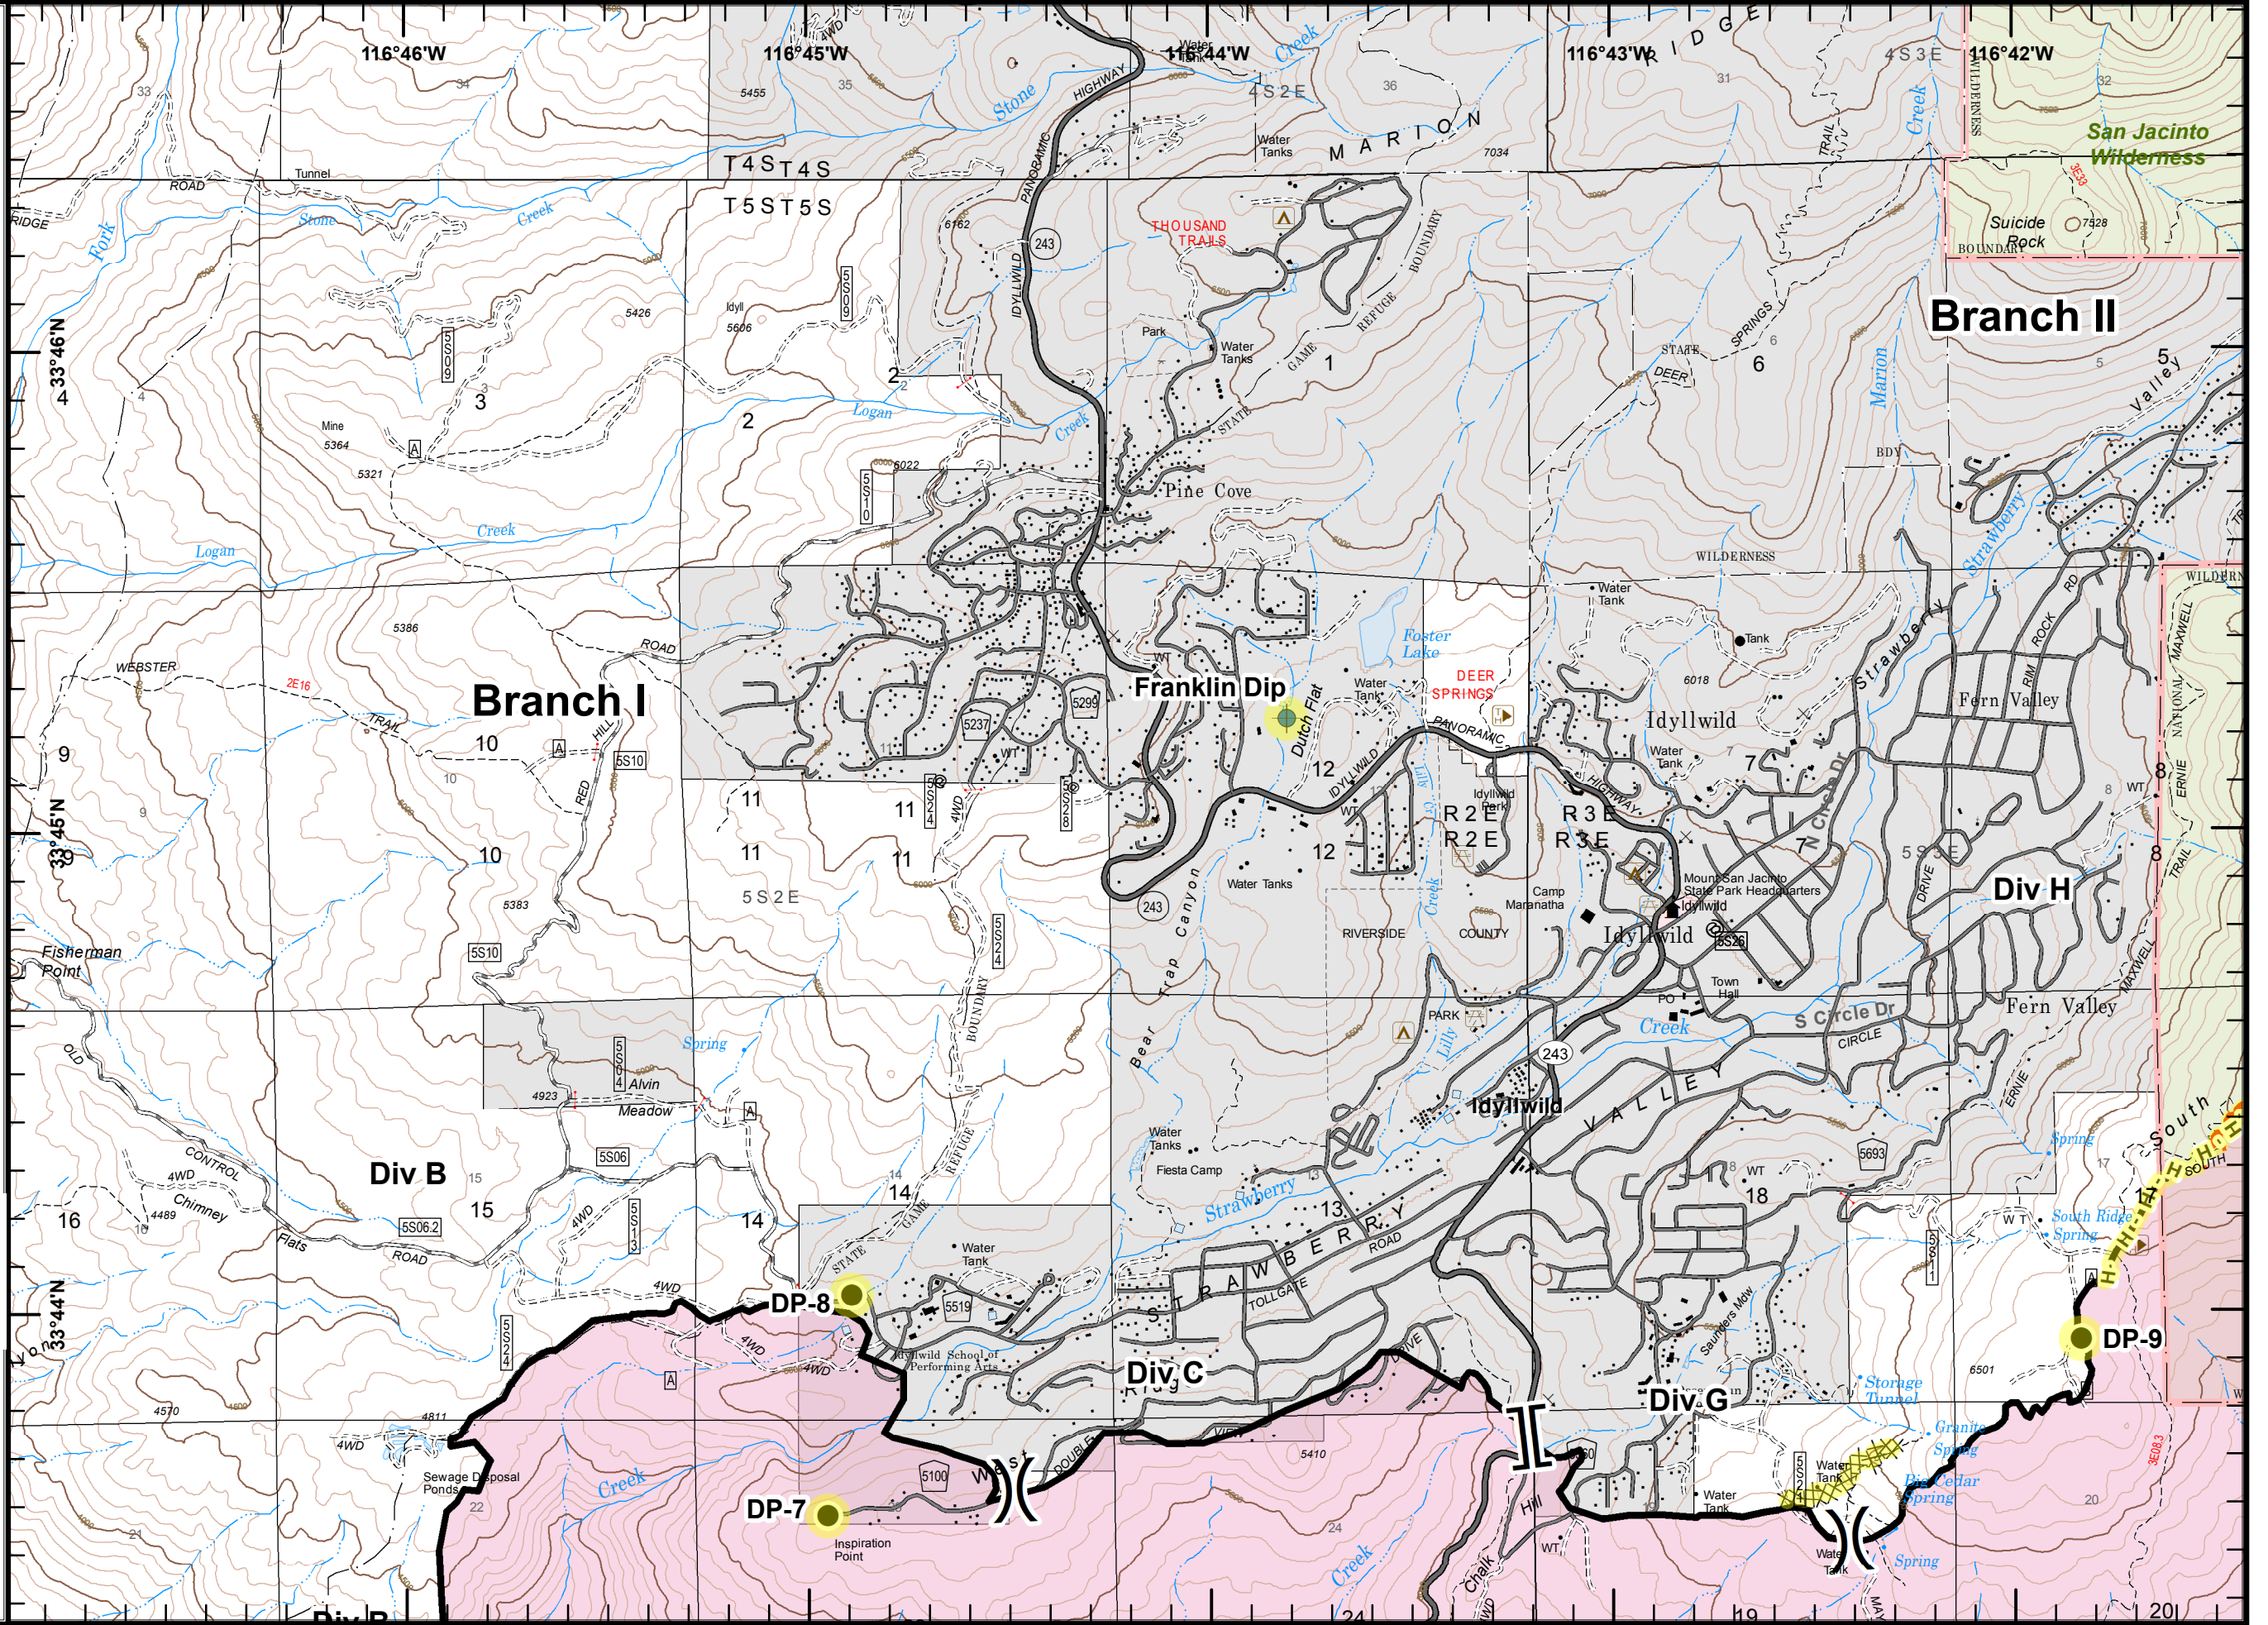

Cranston Fire
CA-BDF-0011390
7/31/2018
Day
NAD83
Map Page 5

- Drop Point
- ⊗ Fire Origin
- ▣ Incident Command Post
-) Division Break
- || Branch Break
- Repair Needed
- Repair Needed
- ⚡ Uncontrolled Fire Edge
- ~ Completed Line
- ⊞ Completed Dozer Line
- ⋈ Completed Hand Line
- ▭ National Forest Boundary
- ⚡ Highway
- ⚡ Road - Light Duty - Dirt
- ⚡ Road - Light Duty - Paved
- ⚡ Road - Unimproved
- ⋈ Trail
- ▭ Cranston Fire Perimeter
- ▭ Tribal Land
- ▭ Non-FS Land
- ▭ Wilderness

Tile Location

1	2	3
4	5	6
8	9	10
12	13	14