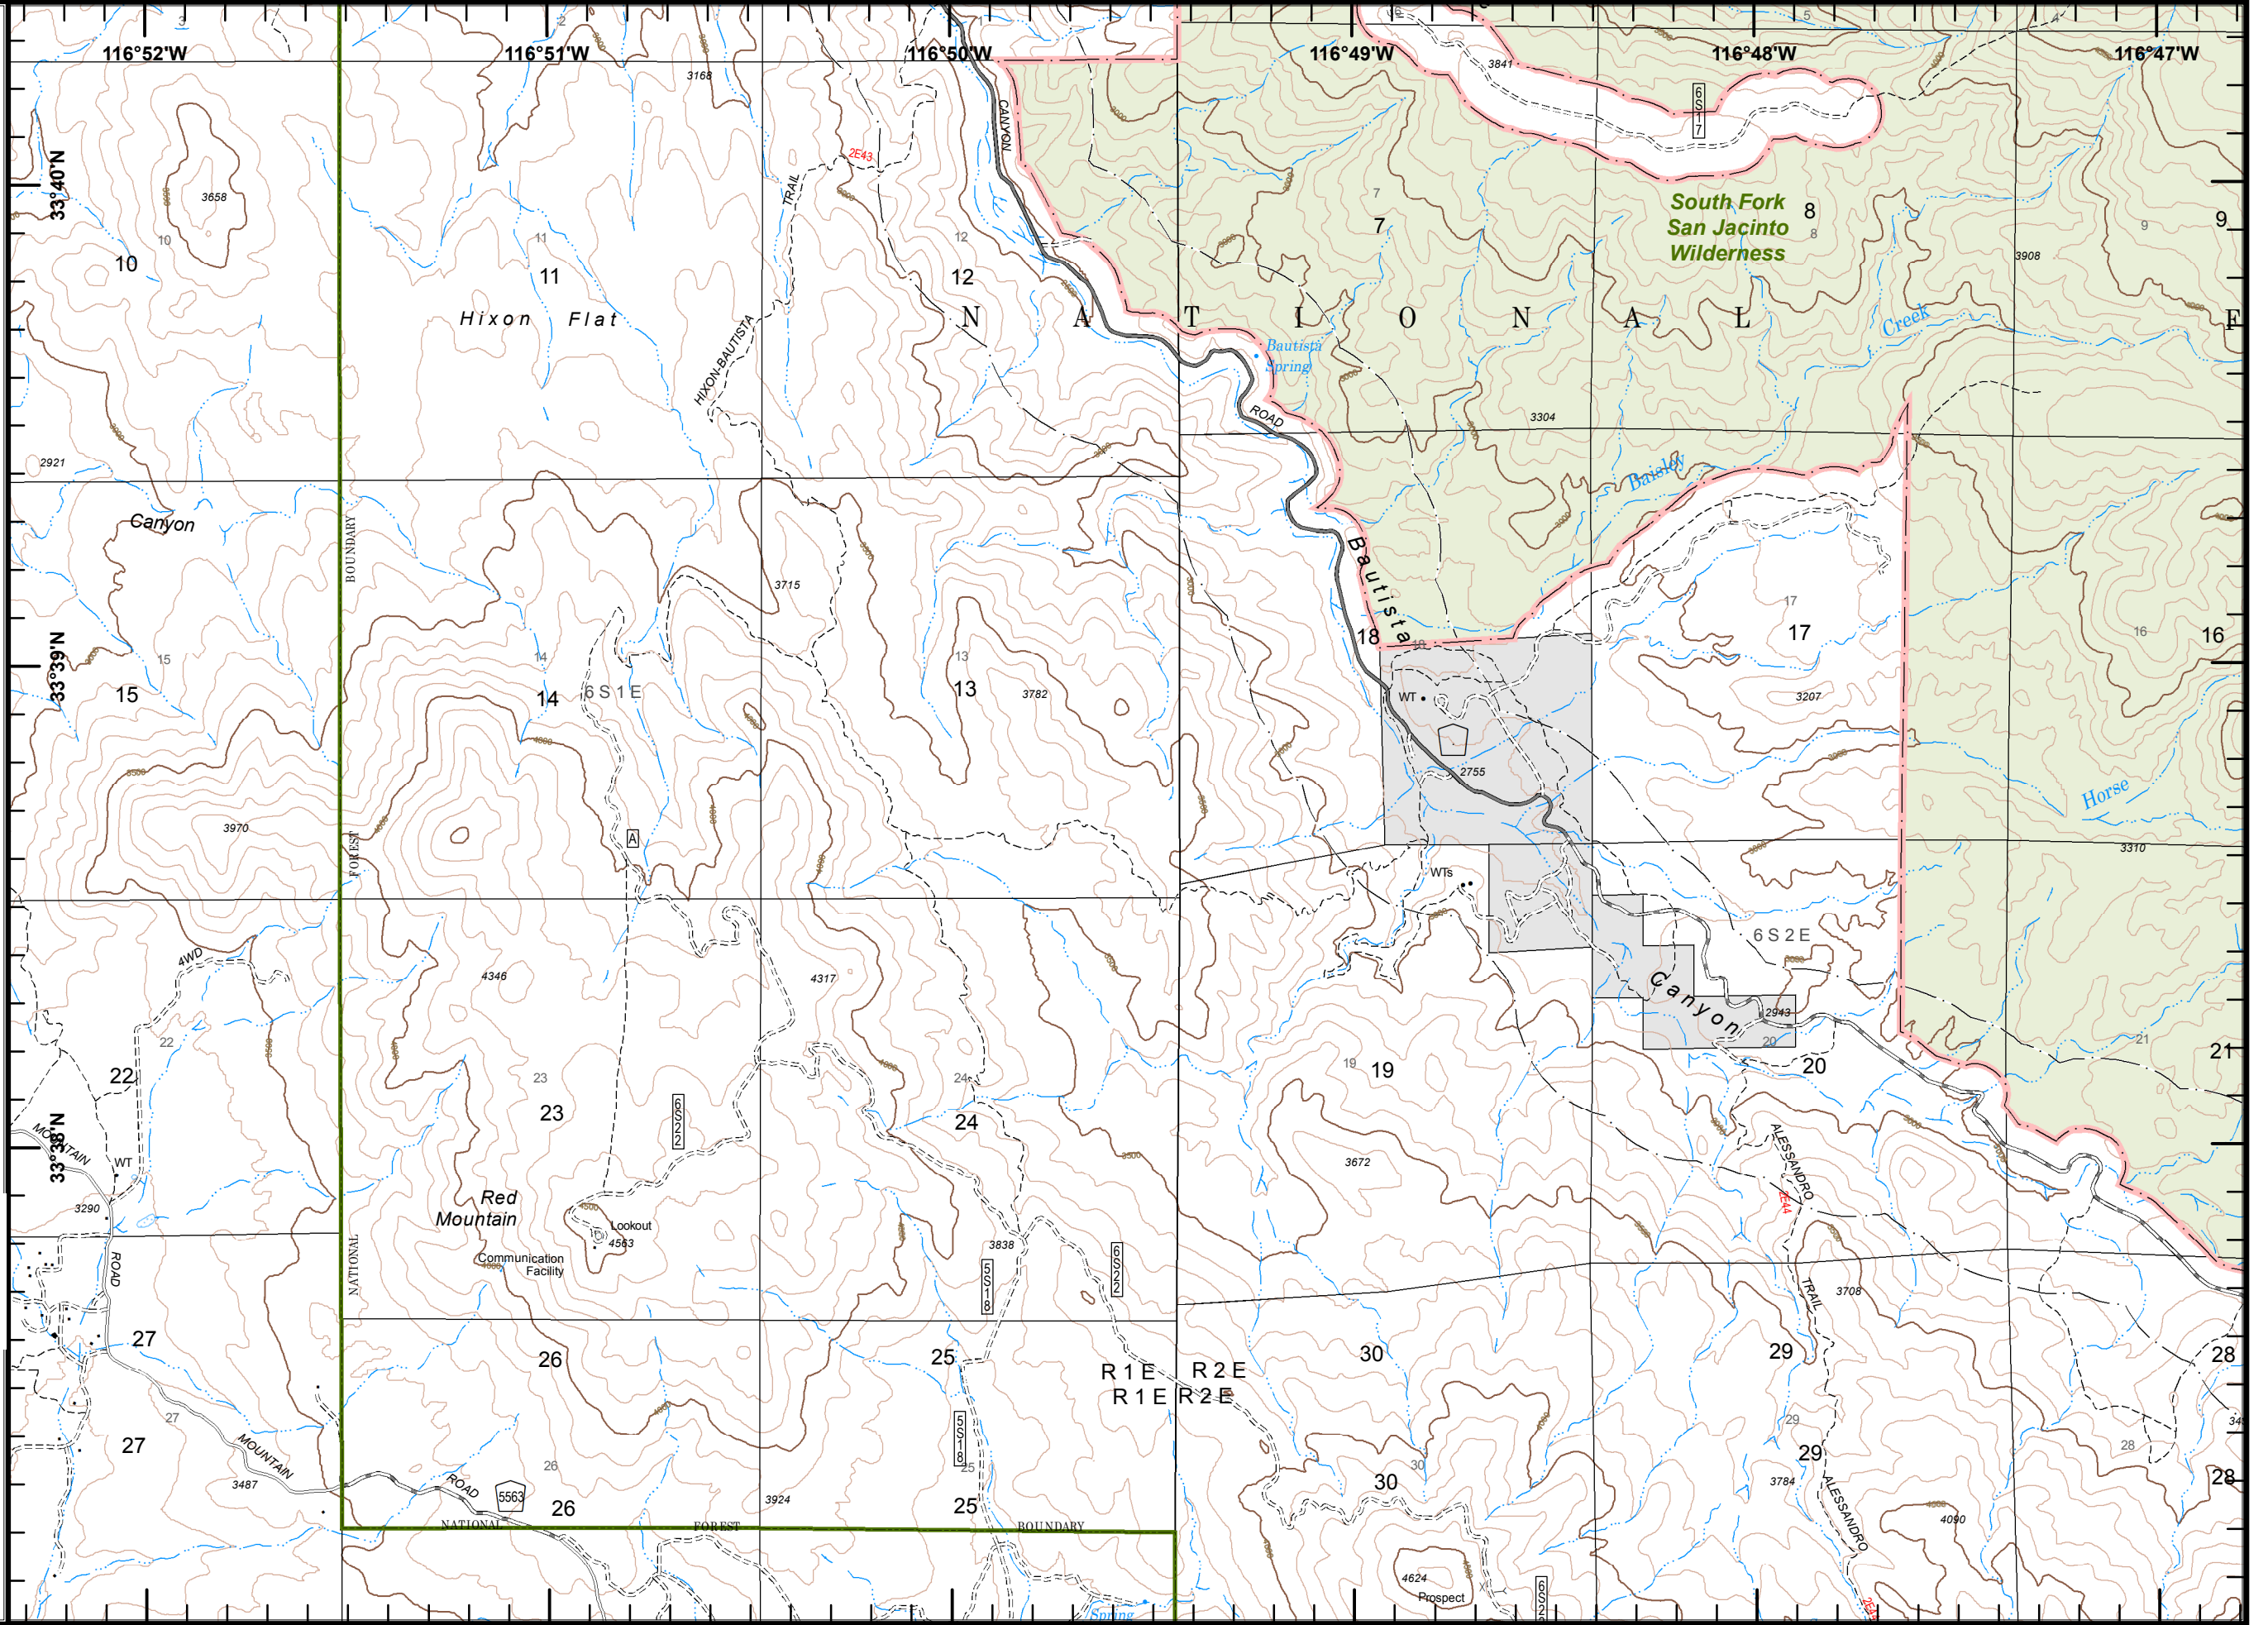

Cranston Fire
CA-BDF-0011390
7/31/2018
Day
NAD83
Map Page 12

- Drop Point
- ⊗ Fire Origin
- ▣ Incident Command Post
- ⌋ Division Break
- ⌌ Branch Break
- ▭ National Forest Boundary
- ~ Road - Light Duty - Dirt
- ~ Road - Light Duty - Paved
- ~ Road - Light Duty - Unspecified Composition
- ~ Road - Unimproved
- ~ Trail
- ▭ Tribal Land
- ▭ Non-FS Land
- ▭ Wilderness

Tile Location

1	2	3	
4	5	6	7
8	9	10	11
12	13	14	15