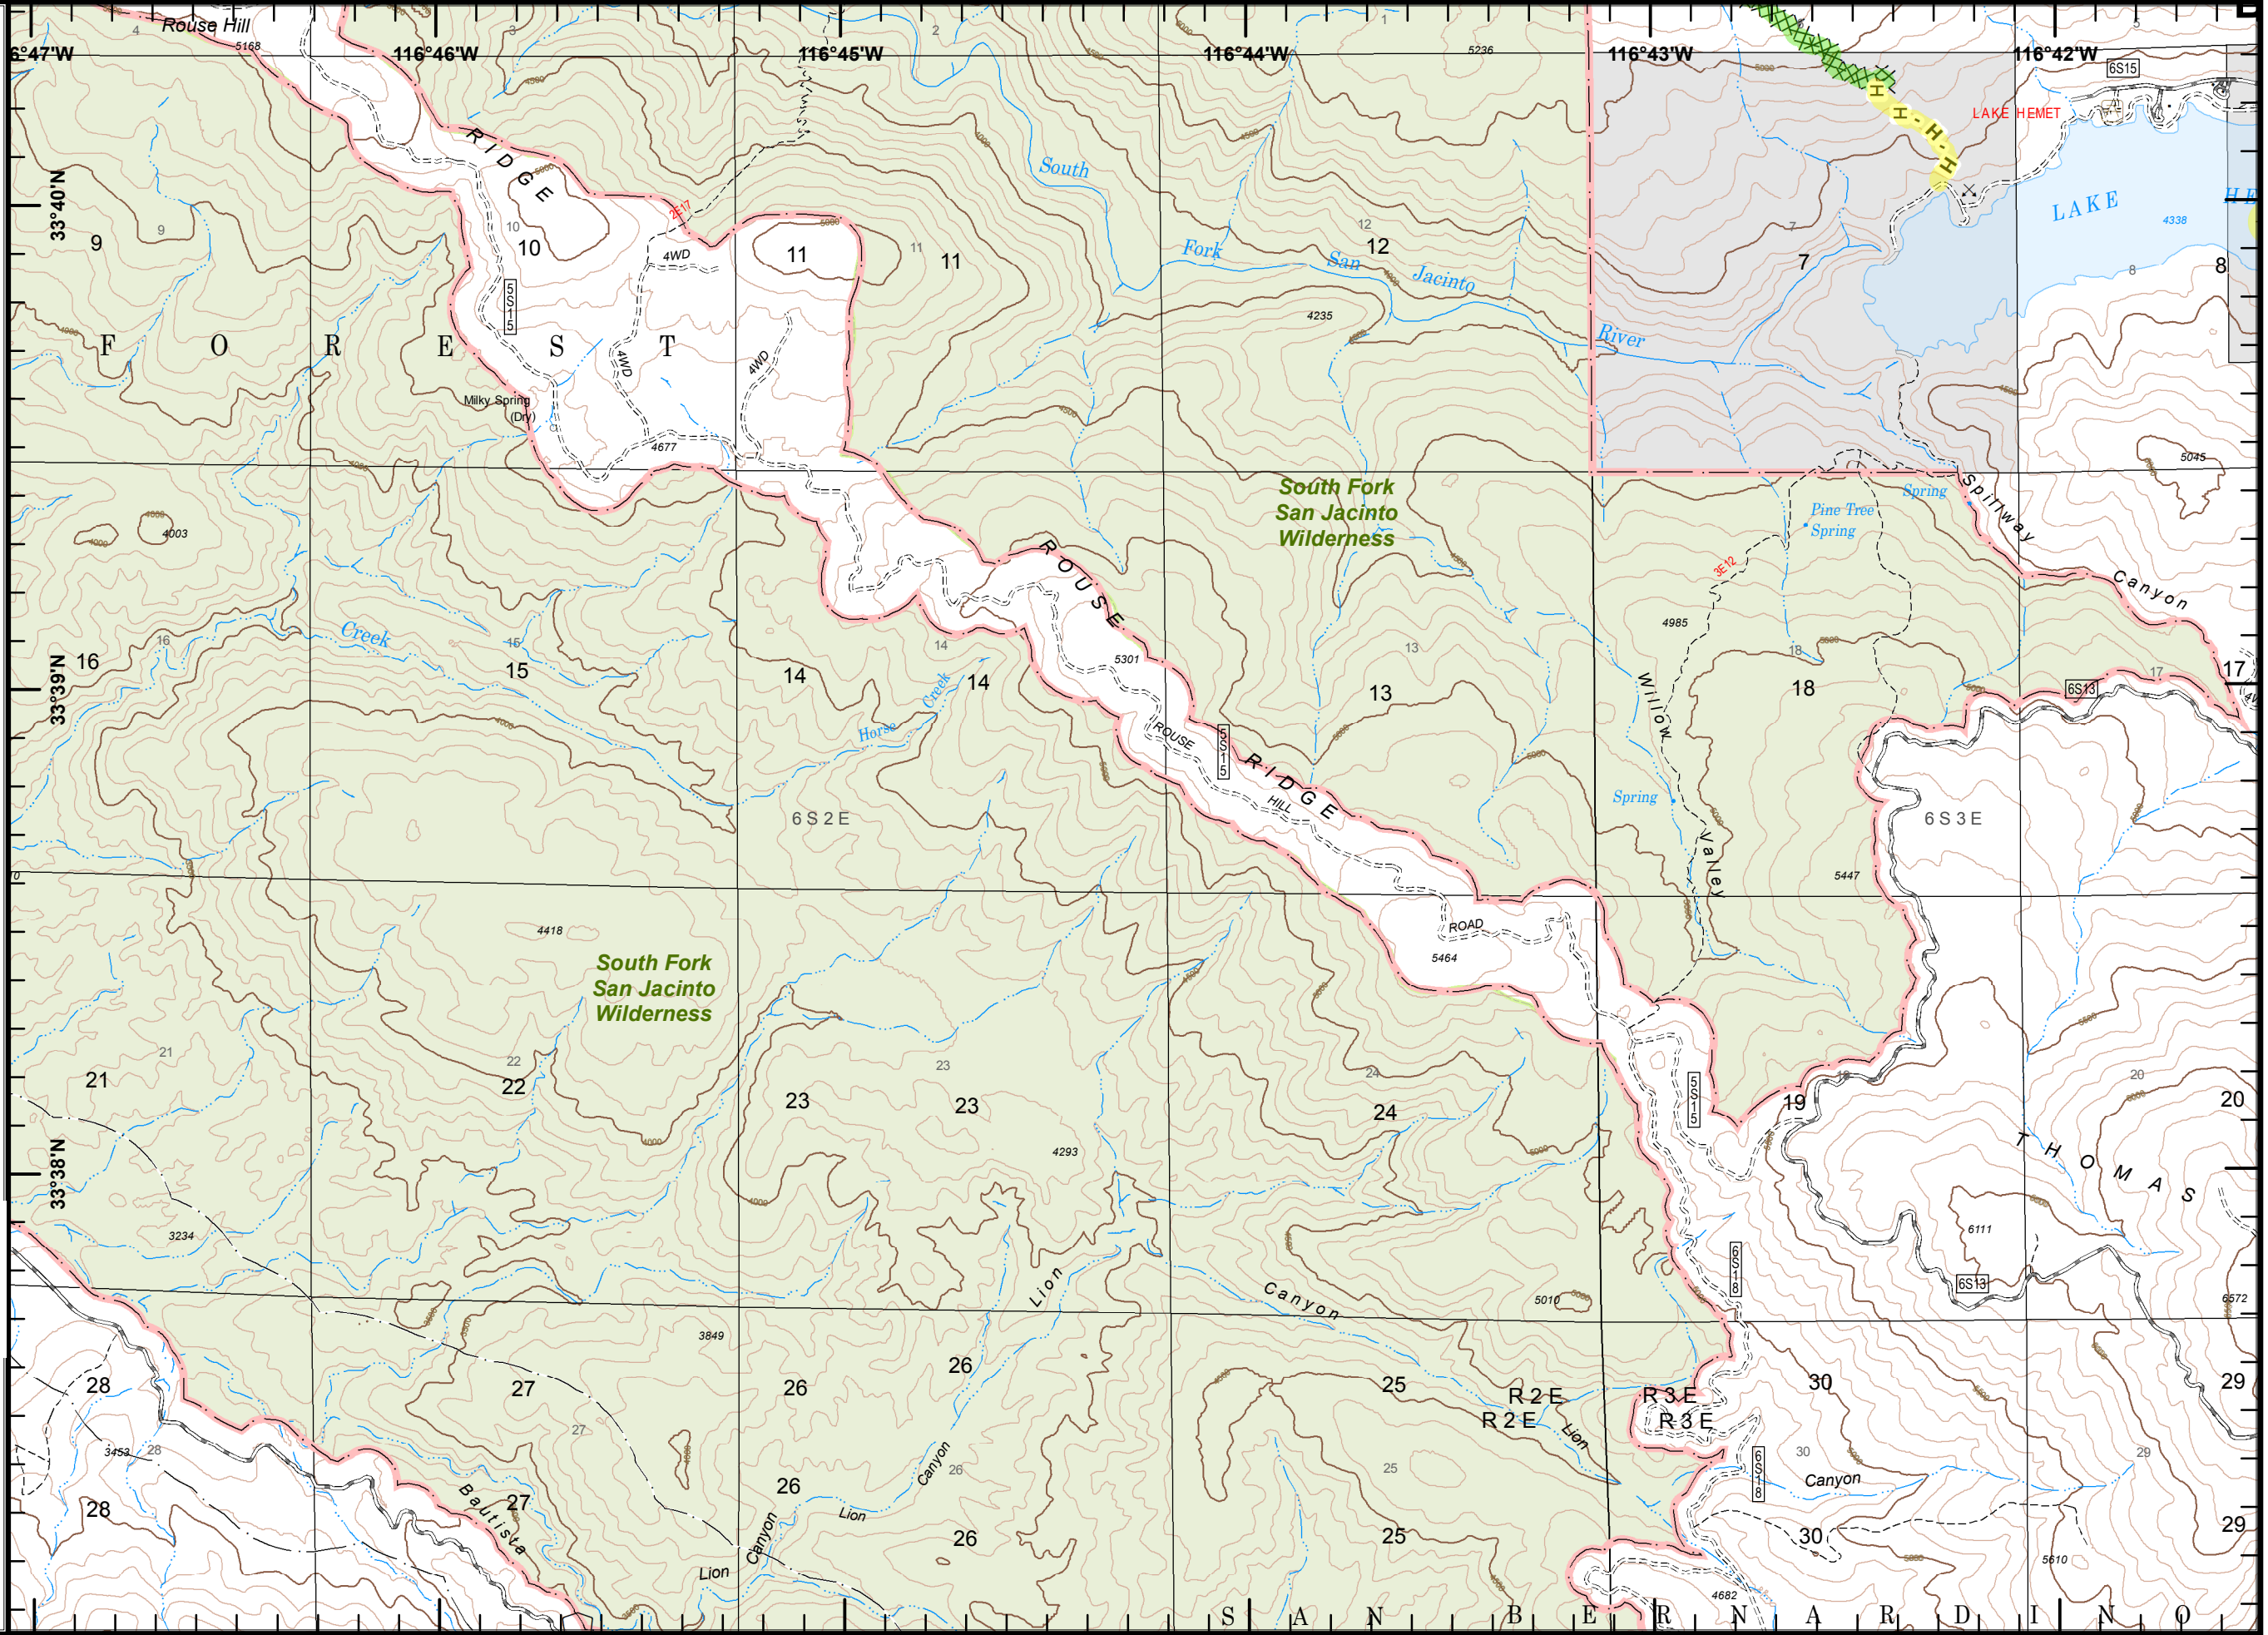

Cranston Fire
CA-BDF-0011390
7/31/2018
Day
NAD83
Map Page 13

- Drop Point
- ⊗ Fire Origin
- ▣ Incident Command Post
-) Division Break
- || Branch Break
- Repair Needed
- Repair Needed
- Completed - Inspected
- ⊞ Completed Dozer Line
- ⋈ Completed Hand Line
- ▭ National Forest Boundary
- Road - Light Duty - Dirt
- Road - Unimproved
- Trail
- ▭ Tribal Land
- ▭ Non-FS Land
- ▭ Wilderness

Tile Location

1	2	3
4	5	6
8	9	10
12	13	14