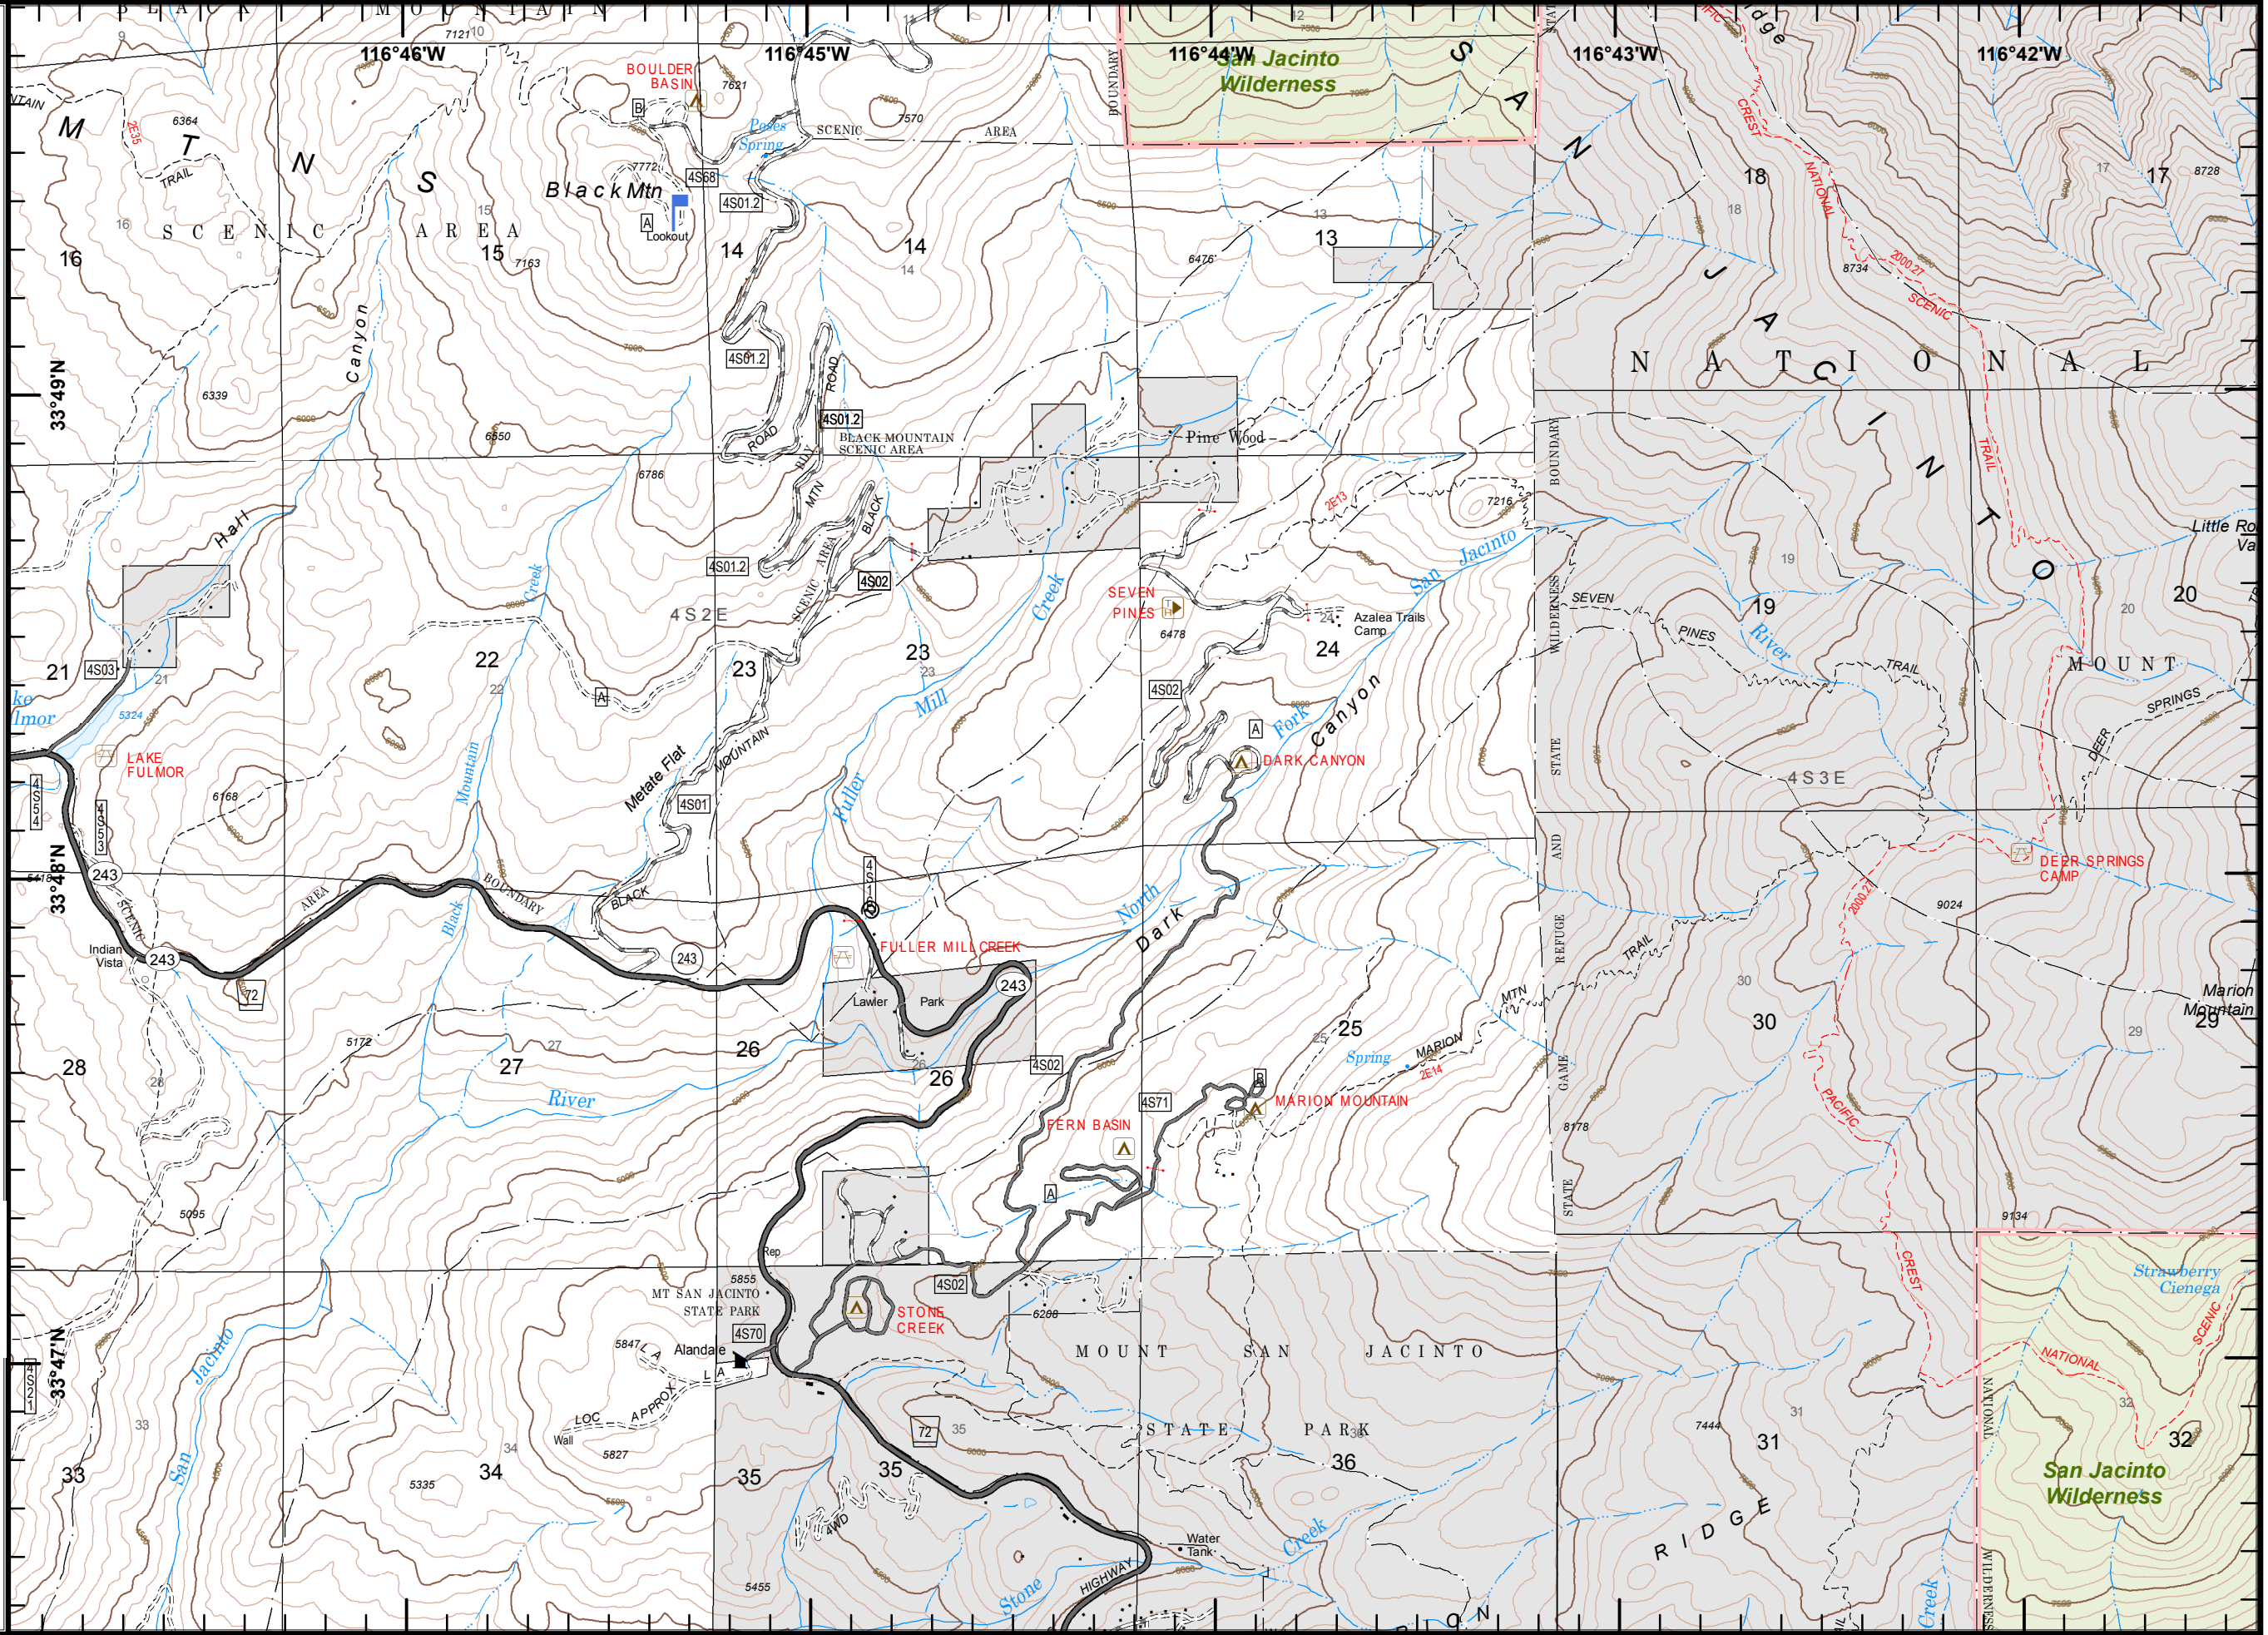

MRH
 7/30/2018
 2359 Hours

Palm Springs

Cranston Fire
CA-BDF-0011390
7/31/2018
Day
NAD83
Map Page 1

- Drop Point
- ⊗ Fire Origin
- ▣ Incident Command Post
-) Division Break
- || Branch Break
- ▭ National Forest Boundary
- Highway
- Road - Light Duty - Paved
- Road - Light Duty - Unspecified Composition
- Road - Unimproved
- Trail
- ▭ Tribal Land
- ▭ Non-FS Land

Tile Location

1	2	3
4	5	6
8	9	10
12	13	14

Cranston Fire
CA-BDF-0011390
7/31/2018
Day
NAD83
Map Page 2

- Drop Point
- ⊗ Fire Origin
- ▣ Incident Command Post
- ⌋ Division Break
- ⌈ Branch Break
- ▭ National Forest Boundary
- Highway
- Road - Light Duty - Dirt
- Road - Light Duty - Paved
- Road - Unimproved
- Trail
- Trail - Nat Rec/Scenic/Historic
- ▭ Tribal Land
- ▭ Non-FS Land
- ▭ Wilderness

Tile Location

1	2	3
4	5	6
8	9	10
12	13	14

Cranston Fire
CA-BDF-0011390
7/31/2018
Day
NAD83
Map Page 3

- Drop Point
- ⊗ Fire Origin
- ▣ Incident Command Post
- ⌋ Division Break
- ⌋ Branch Break
- ▭ National Forest Boundary
- ⋯ Trail
- ⋯ Trail - Nat Rec/Scenic/Historic
- ▭ Tribal Land
- ▭ Non-FS Land
- ▭ Wilderness

Tile Location

1	2	3	4
4	5	6	7
8	9	10	11
12	13	14	15

Cranston Fire
CA-BDF-0011390
7/31/2018
Day
NAD83
Map Page 4

- Drop Point
- ⊗ Fire Origin
- ▣ Incident Command Post
-) Division Break
- || Branch Break
- Repair Needed
- ▭ National Forest Boundary
- ▬ Highway
- ▬ Highway w/Median
- ▬ Road - Light Duty - Dirt
- ▬ Road - Light Duty - Paved
- ▬ Road - Light Duty - Unspecified Composition
- ▬ Road - Unimproved
- ▬ Trail
- ▭ Tribal Land
- ▭ Non-FS Land
- ▭ Wilderness