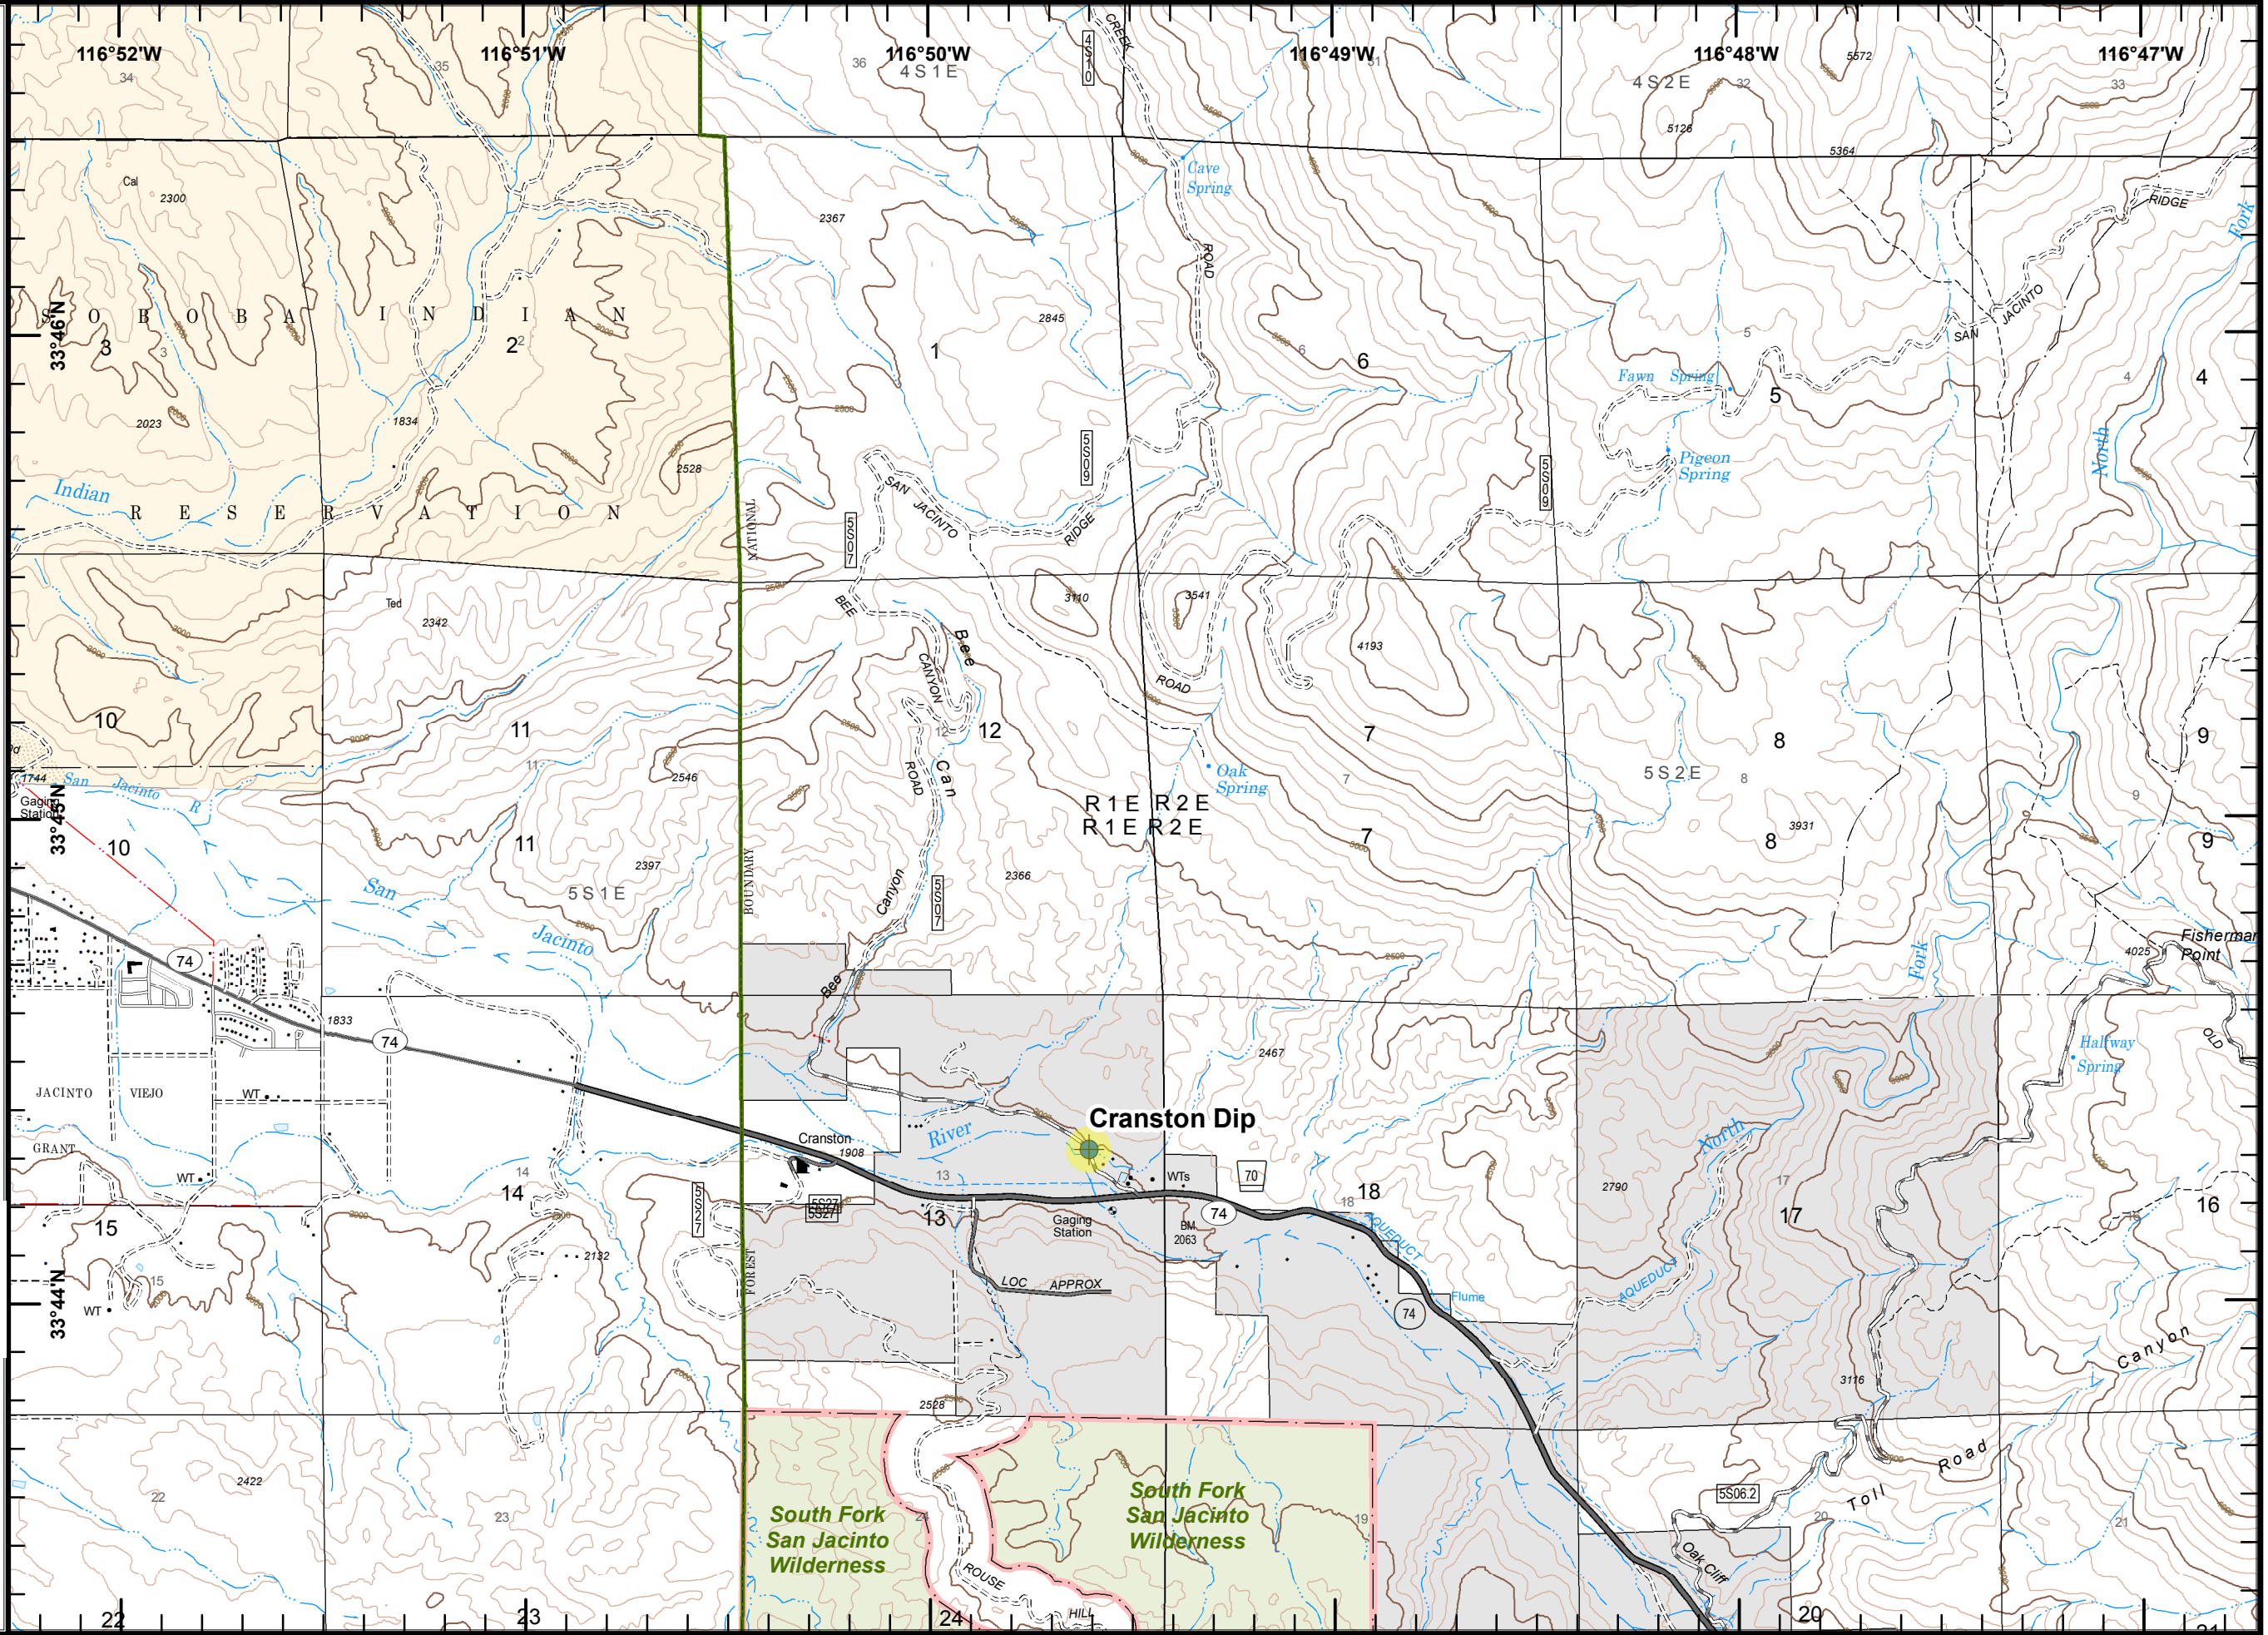

Cranston Fire
CA-BDF-0011390
7/31/2018
Day
NAD83
Map Page 4

- Drop Point
- ⊗ Fire Origin
- ▣ Incident Command Post
-) Division Break
- || Branch Break
- Repair Needed
- ▭ National Forest Boundary
- ▬ Highway
- ▬ Highway w/Median
- ▬ Road - Light Duty - Dirt
- ▬ Road - Light Duty - Paved
- ▬ Road - Light Duty - Unspecified Composition
- ▬ Road - Unimproved
- ▬ Trail
- ▭ Tribal Land
- ▭ Non-FS Land
- ▭ Wilderness

Tile Location

1	2	3
4	5	6
8	9	10
12	13	14