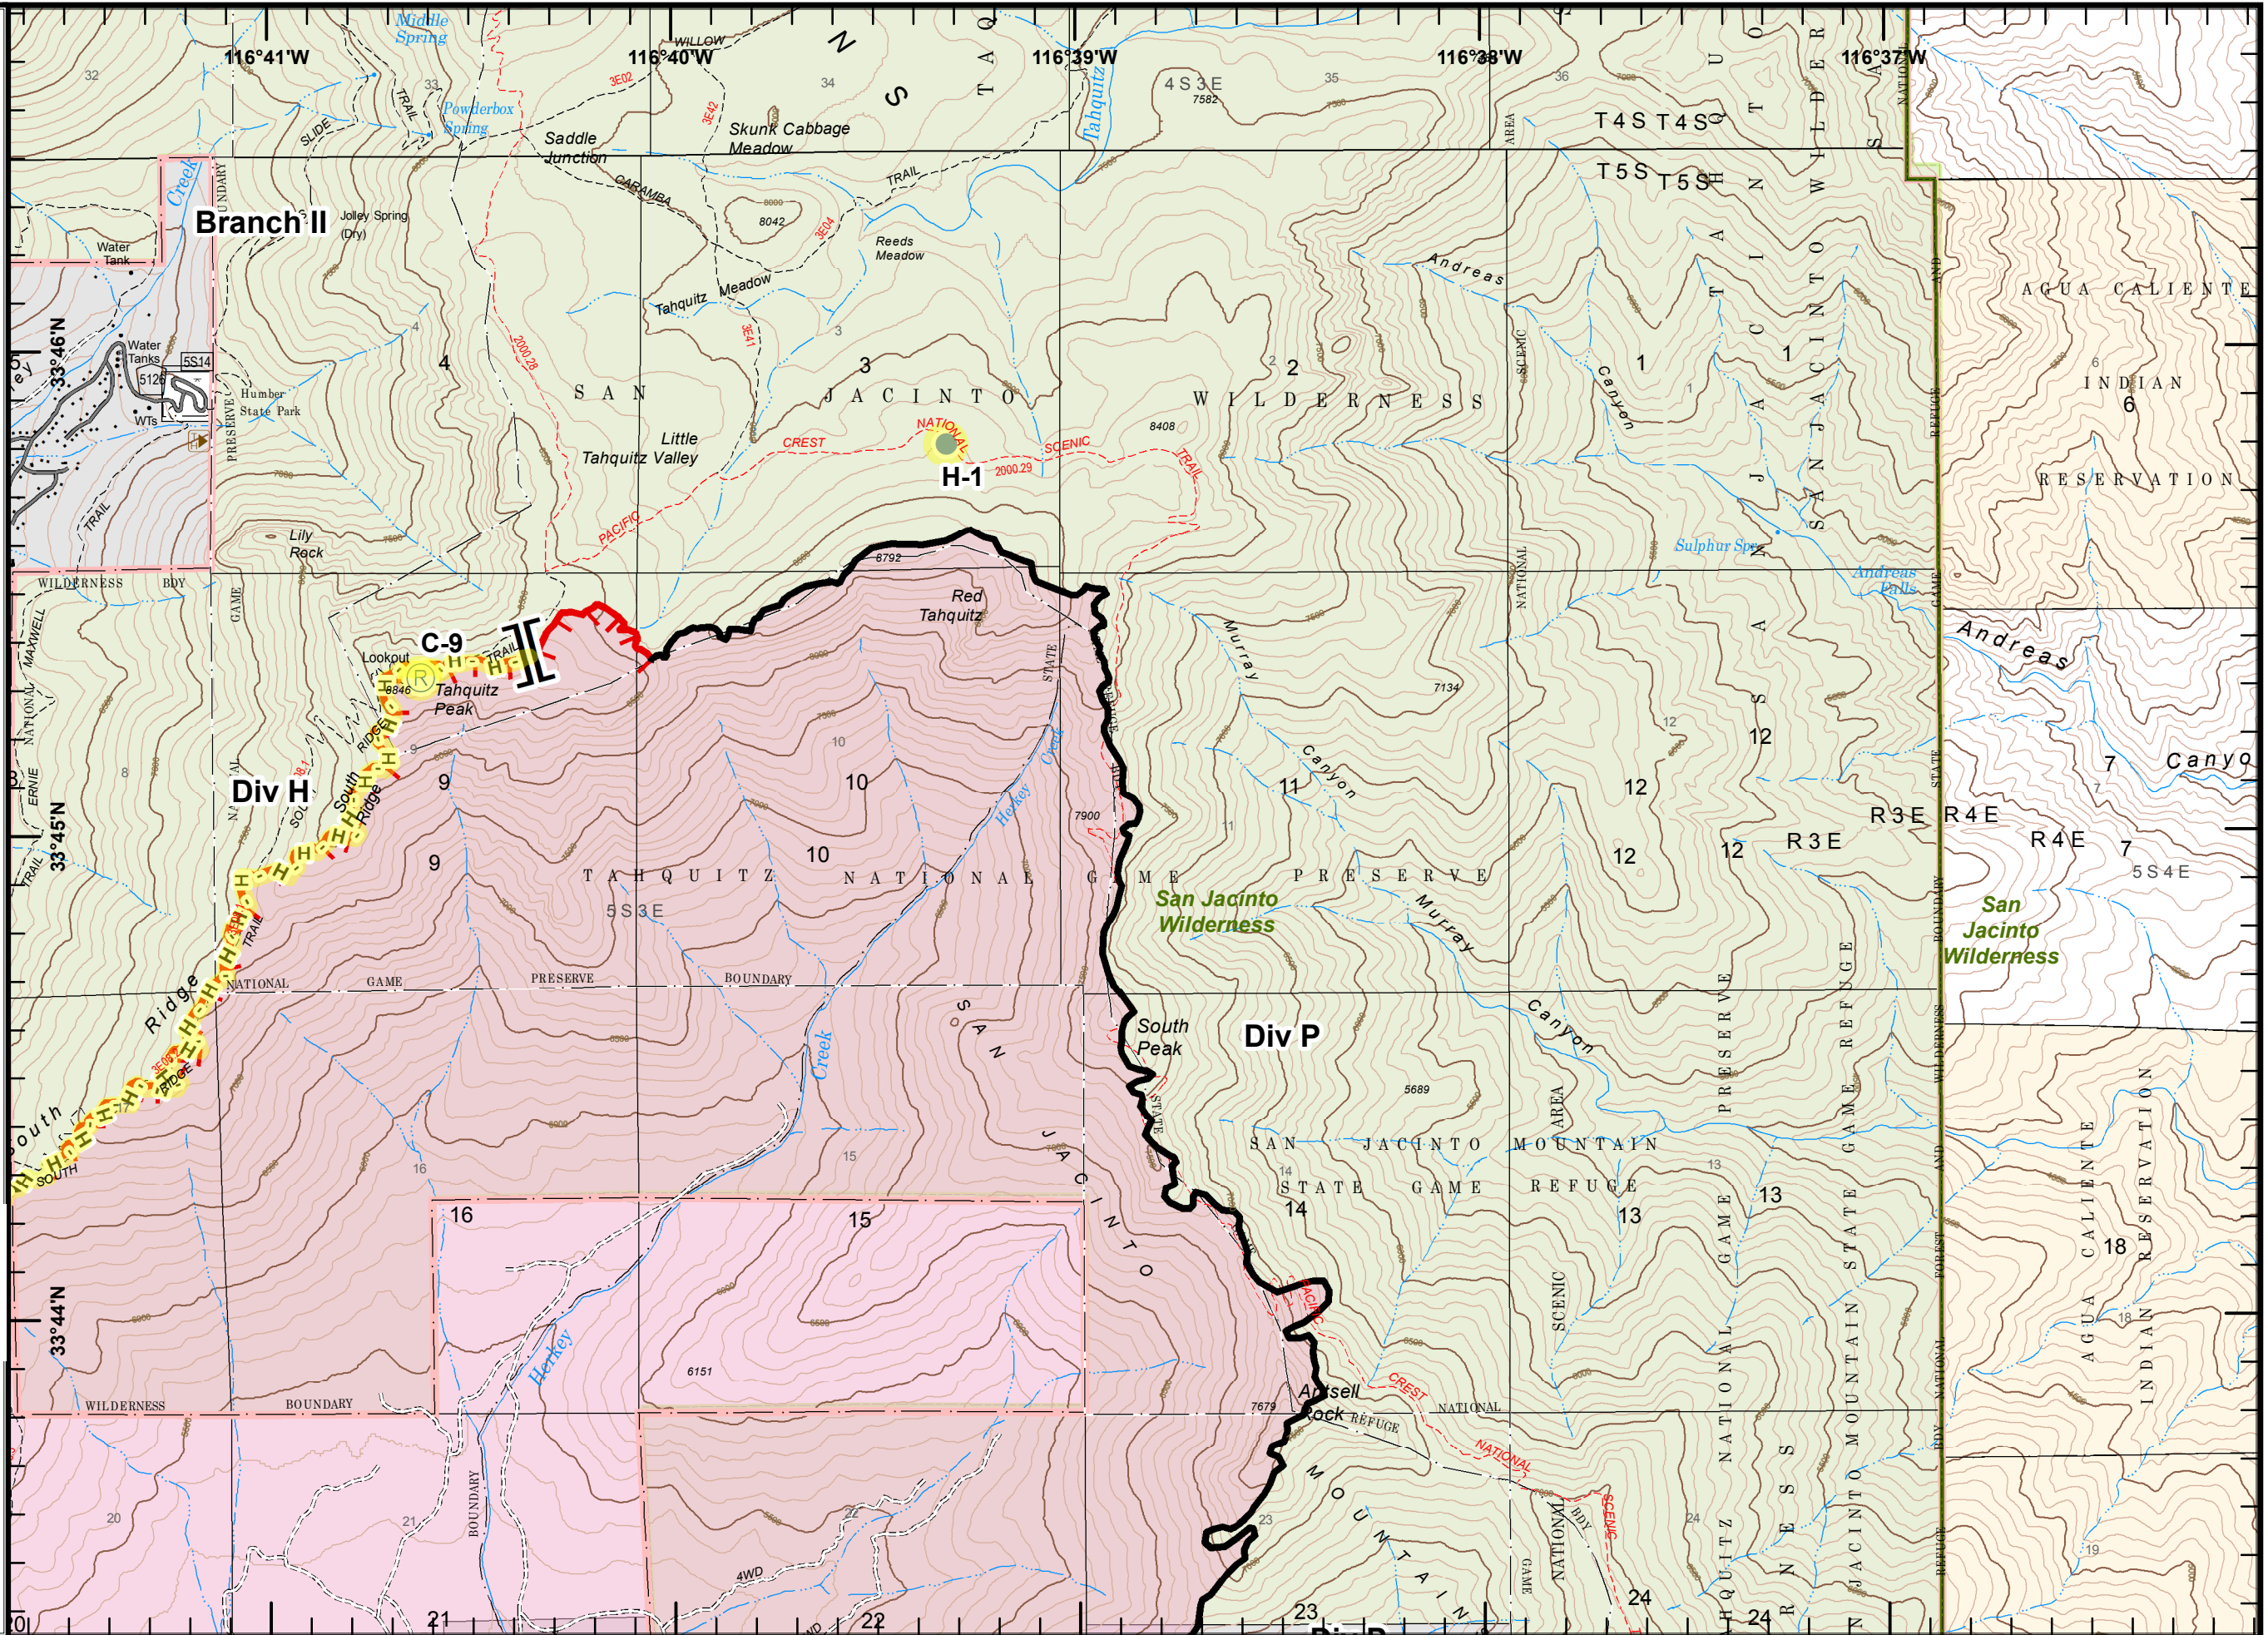

Tile Location

1	2	3
4	5	6
8	9	10
12	13	14

Cranston Fire
CA-BDF-0011390
7/31/2018
Day
NAD83
Map Page 5

- Drop Point
- ⊗ Fire Origin
- ▣ Incident Command Post
-) Division Break
- || Branch Break
- Repair Needed
- Repair Needed
- ⚡ Uncontrolled Fire Edge
- ~ Completed Line
- ⊞ Completed Dozer Line
- ⋈ Completed Hand Line
- ▭ National Forest Boundary
- ⚡ Highway
- ⚡ Road - Light Duty - Dirt
- ⚡ Road - Light Duty - Paved
- ⚡ Road - Unimproved
- ⋈ Trail
- ▭ Cranston Fire Perimeter
- ▭ Tribal Land
- ▭ Non-FS Land
- ▭ Wilderness

Tile Location

1	2	3
4	5	6
8	9	10
12	13	14

Cranston Fire
CA-BDF-0011390
7/31/2018
Day
NAD83
Map Page 6

- Drop Point
- ⊗ Fire Origin
- ▣ Incident Command Post
-) Division Break
- || Branch Break
- Repair Needed
- Repair Needed
- 🔴 Uncontrolled Fire Edge
- ⚡ Completed Line
- ⚡ Completed Hand Line
- ▭ National Forest Boundary
- ⌂ Road - Light Duty - Paved
- ⌂ Road - Unimproved
- ⌂ Trail
- ⌂ Trail - Nat Rec/Scenic/Historic
- ▭ Cranston Fire Perimeter
- ▭ Tribal Land
- ▭ Non-FS Land
- ▭ Wilderness

Tile Location

1	2	3
4	5	6
8	9	10
12	13	14

MRH
7/31/2018
0007 Hours

Cranston Fire
CA-BDF-0011390
7/31/2018
Day
NAD83
Map Page 7

- Drop Point
- ⊗ Fire Origin
- ▣ Incident Command Post
- ⌋ Division Break
- ⌋ Branch Break
- Highway
- Road - Light Duty - Unspecified Composition
- Road - Unimproved
- Trail
- ▨ Tribal Land