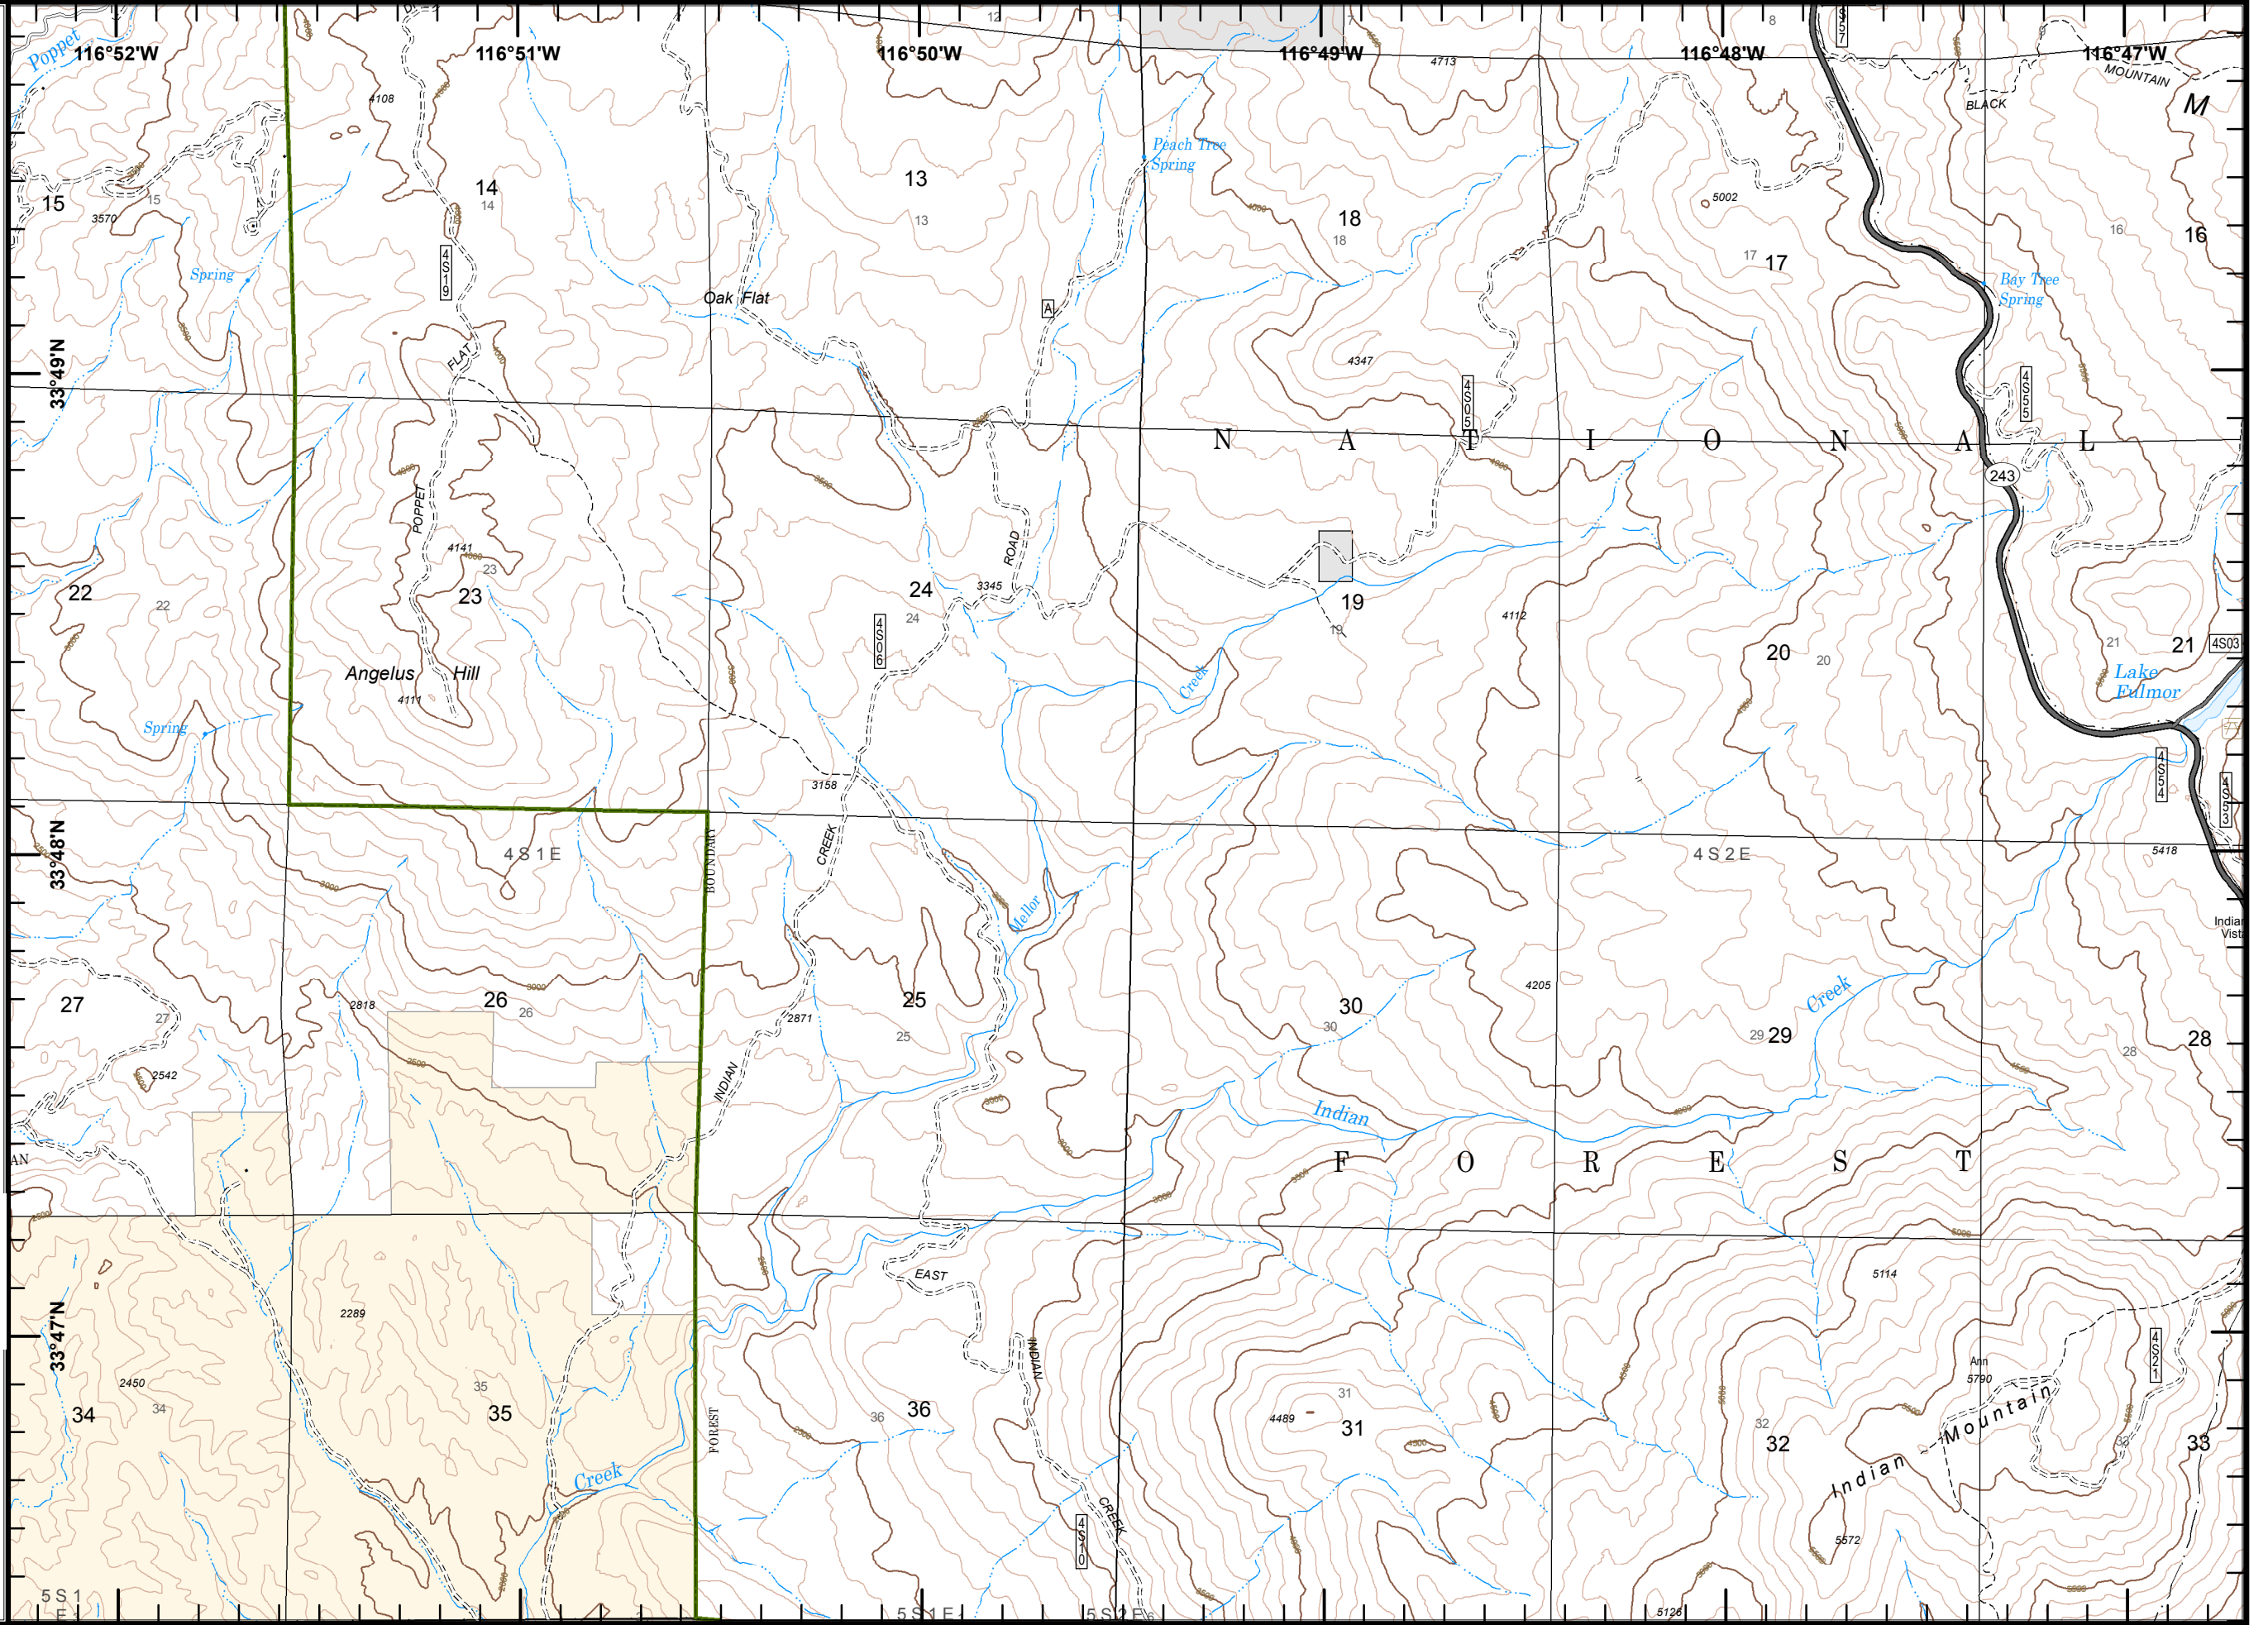

MRH
 7/30/2018
 2359 Hours

Palm Springs

Cranston Fire
CA-BDF-0011390
7/31/2018
Day
NAD83
Map Page 1

- Drop Point
- ⊗ Fire Origin
- ▣ Incident Command Post
-) Division Break
- || Branch Break
- ▭ National Forest Boundary
- Highway
- Road - Light Duty - Paved
- Road - Light Duty - Unspecified Composition
- Road - Unimproved
- Trail
- ▭ Tribal Land
- ▭ Non-FS Land

Tile Location

1	2	3
4	5	6
8	9	10
12	13	14

Cranston Fire
CA-BDF-0011390
7/31/2018
Day
NAD83
Map Page 2

- Drop Point
- ⊗ Fire Origin
- ▣ Incident Command Post
- ⌋ Division Break
- ⌈ Branch Break
- ▭ National Forest Boundary
- Highway
- Road - Light Duty - Dirt
- Road - Light Duty - Paved
- Road - Unimproved
- Trail
- Trail - Nat Rec/Scenic/Historic
- ▭ Tribal Land
- ▭ Non-FS Land
- ▭ Wilderness