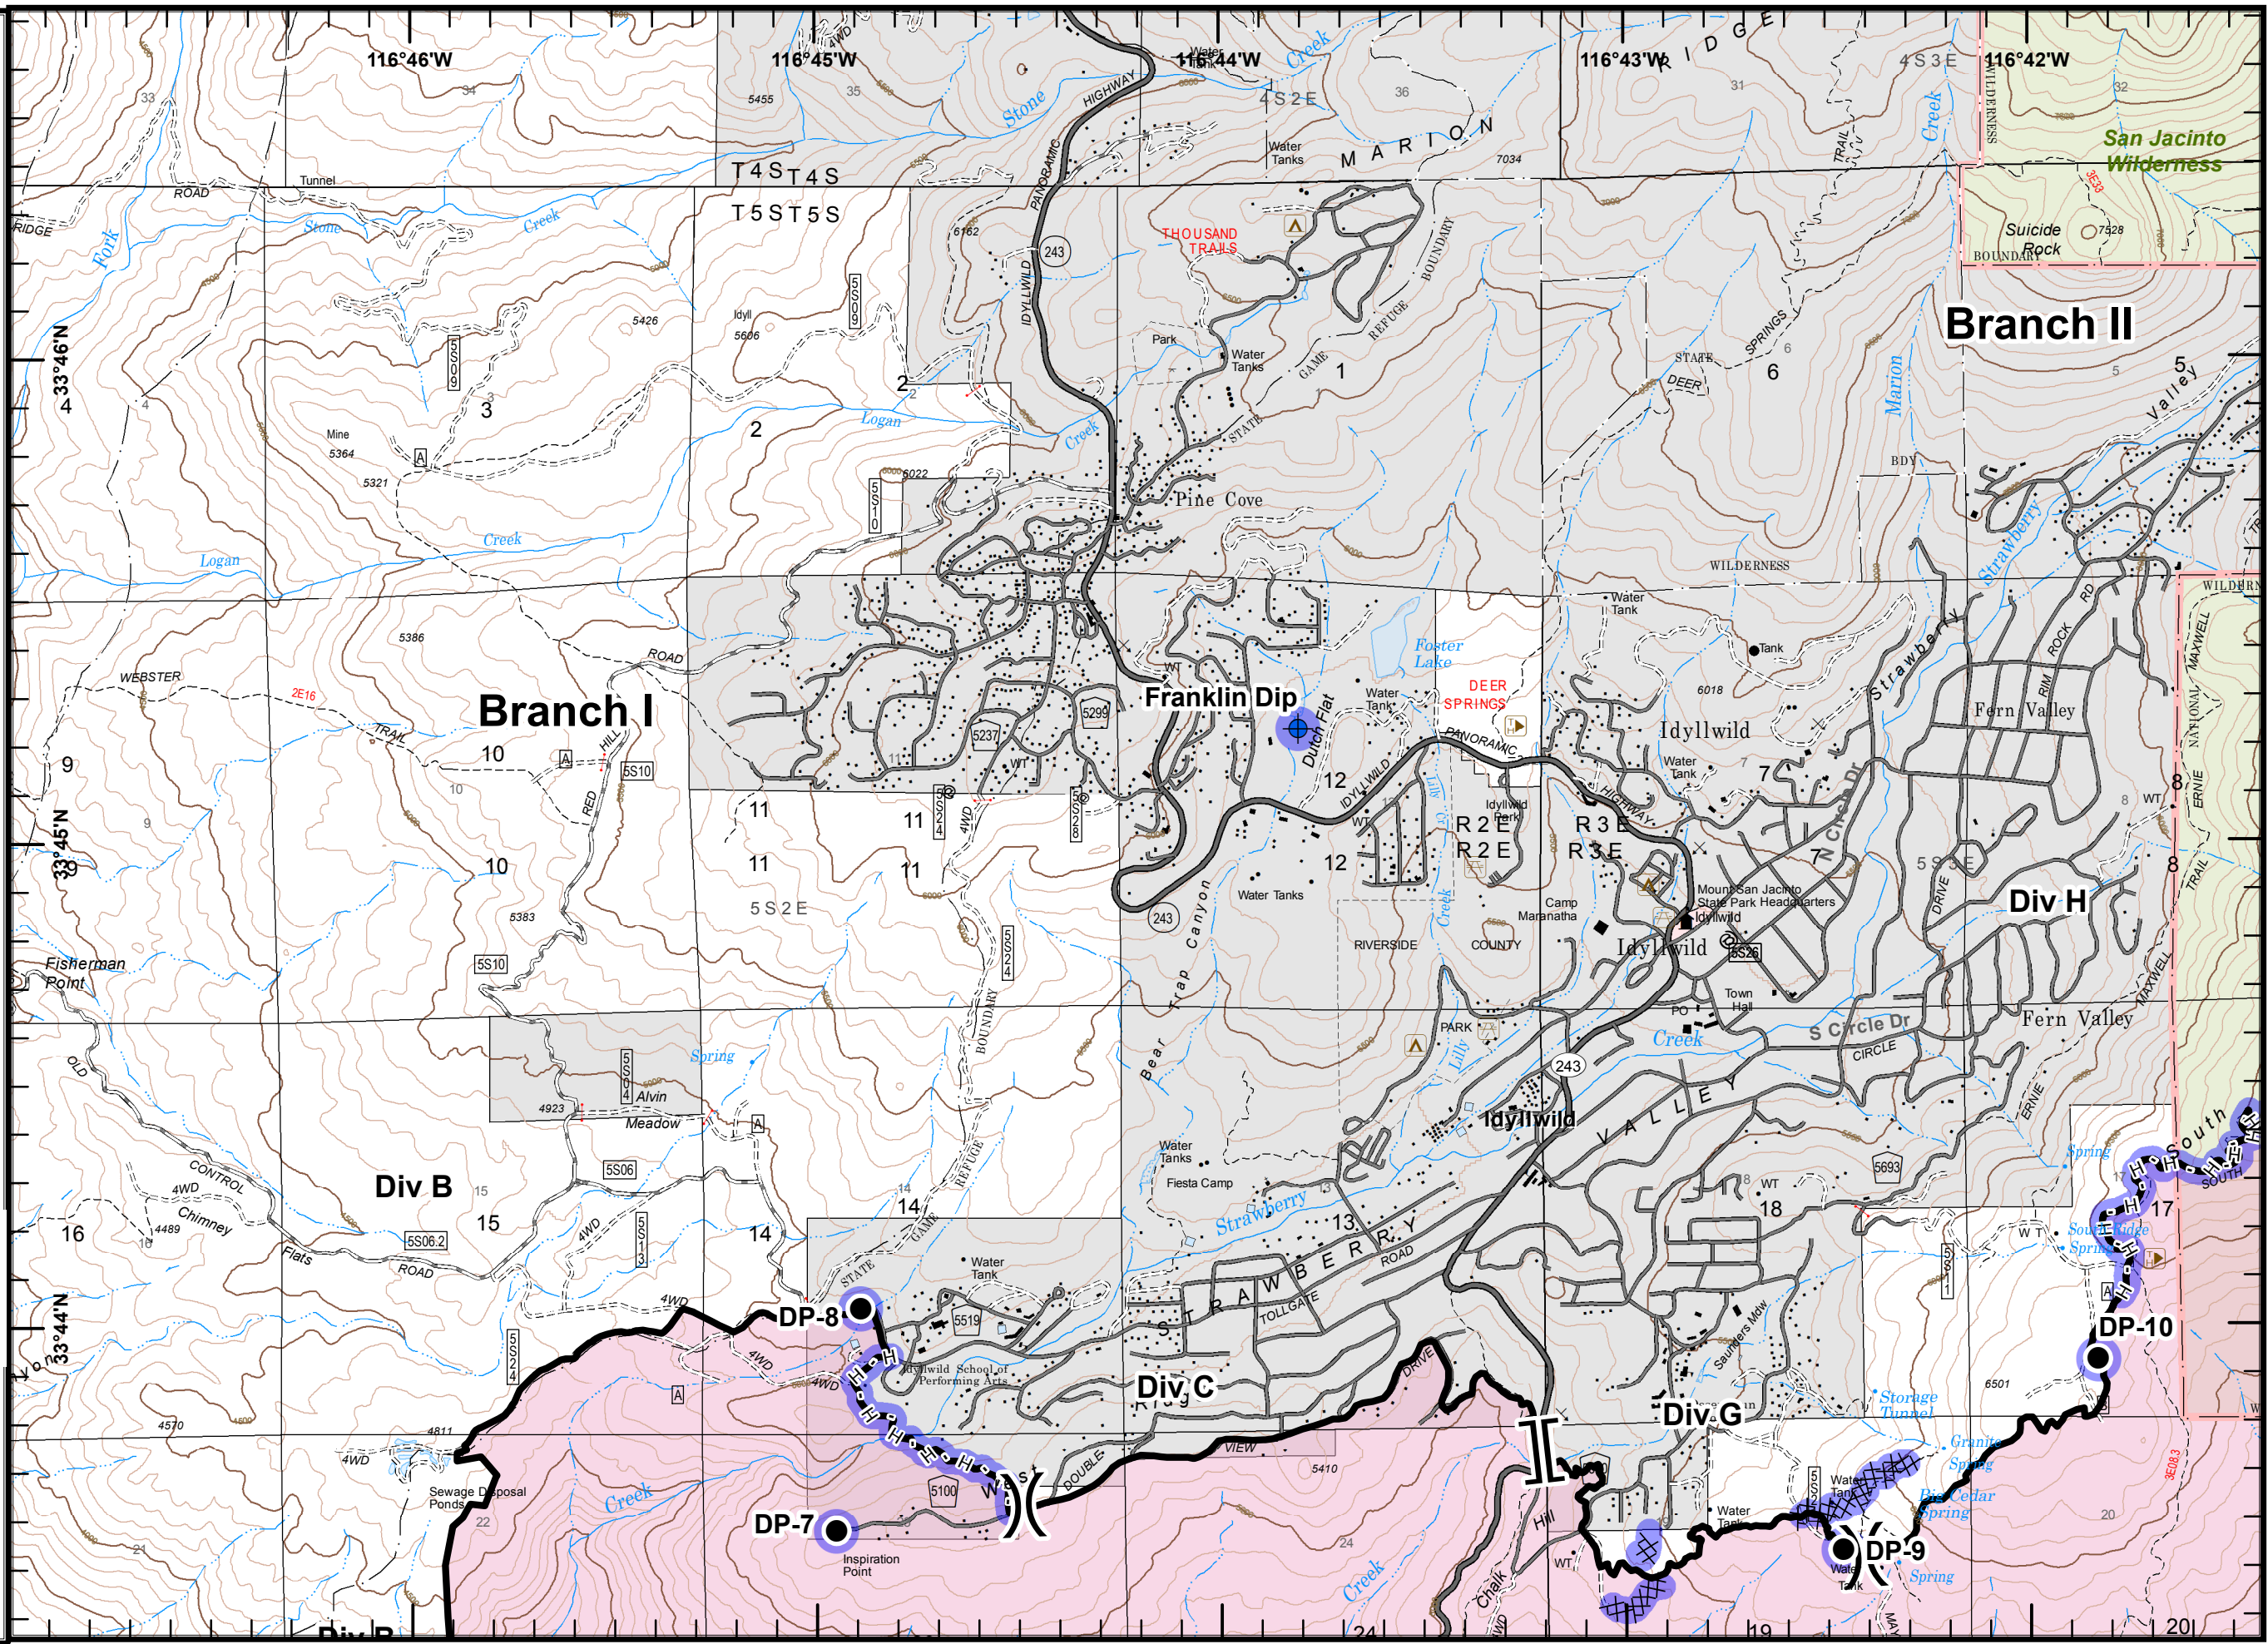

Cranston Fire
CA-BDF-0011390
8/1/2018
Day
NAD83
Map Page 5

- Drop Point
- ⊗ Fire Origin
- ▣ Incident Command Post
- ⌋ Division Break
- ⌋ Branch Break
- Completed Line
- ⌘ Completed Dozer Line
- Completed Hand Line
- Repair Needed
- Repair Needed
- ▭ National Forest Boundary
- Highway
- Road - Light Duty - Dirt
- Road - Light Duty - Paved
- Road - Unimproved
- Trail
- ▭ Cranston Fire Perimeter
- ▭ Tribal Land
- ▭ Non-FS Land
- ▭ Wilderness

Tile Location

1	2	3
4	5	6
8	9	10
12	13	14