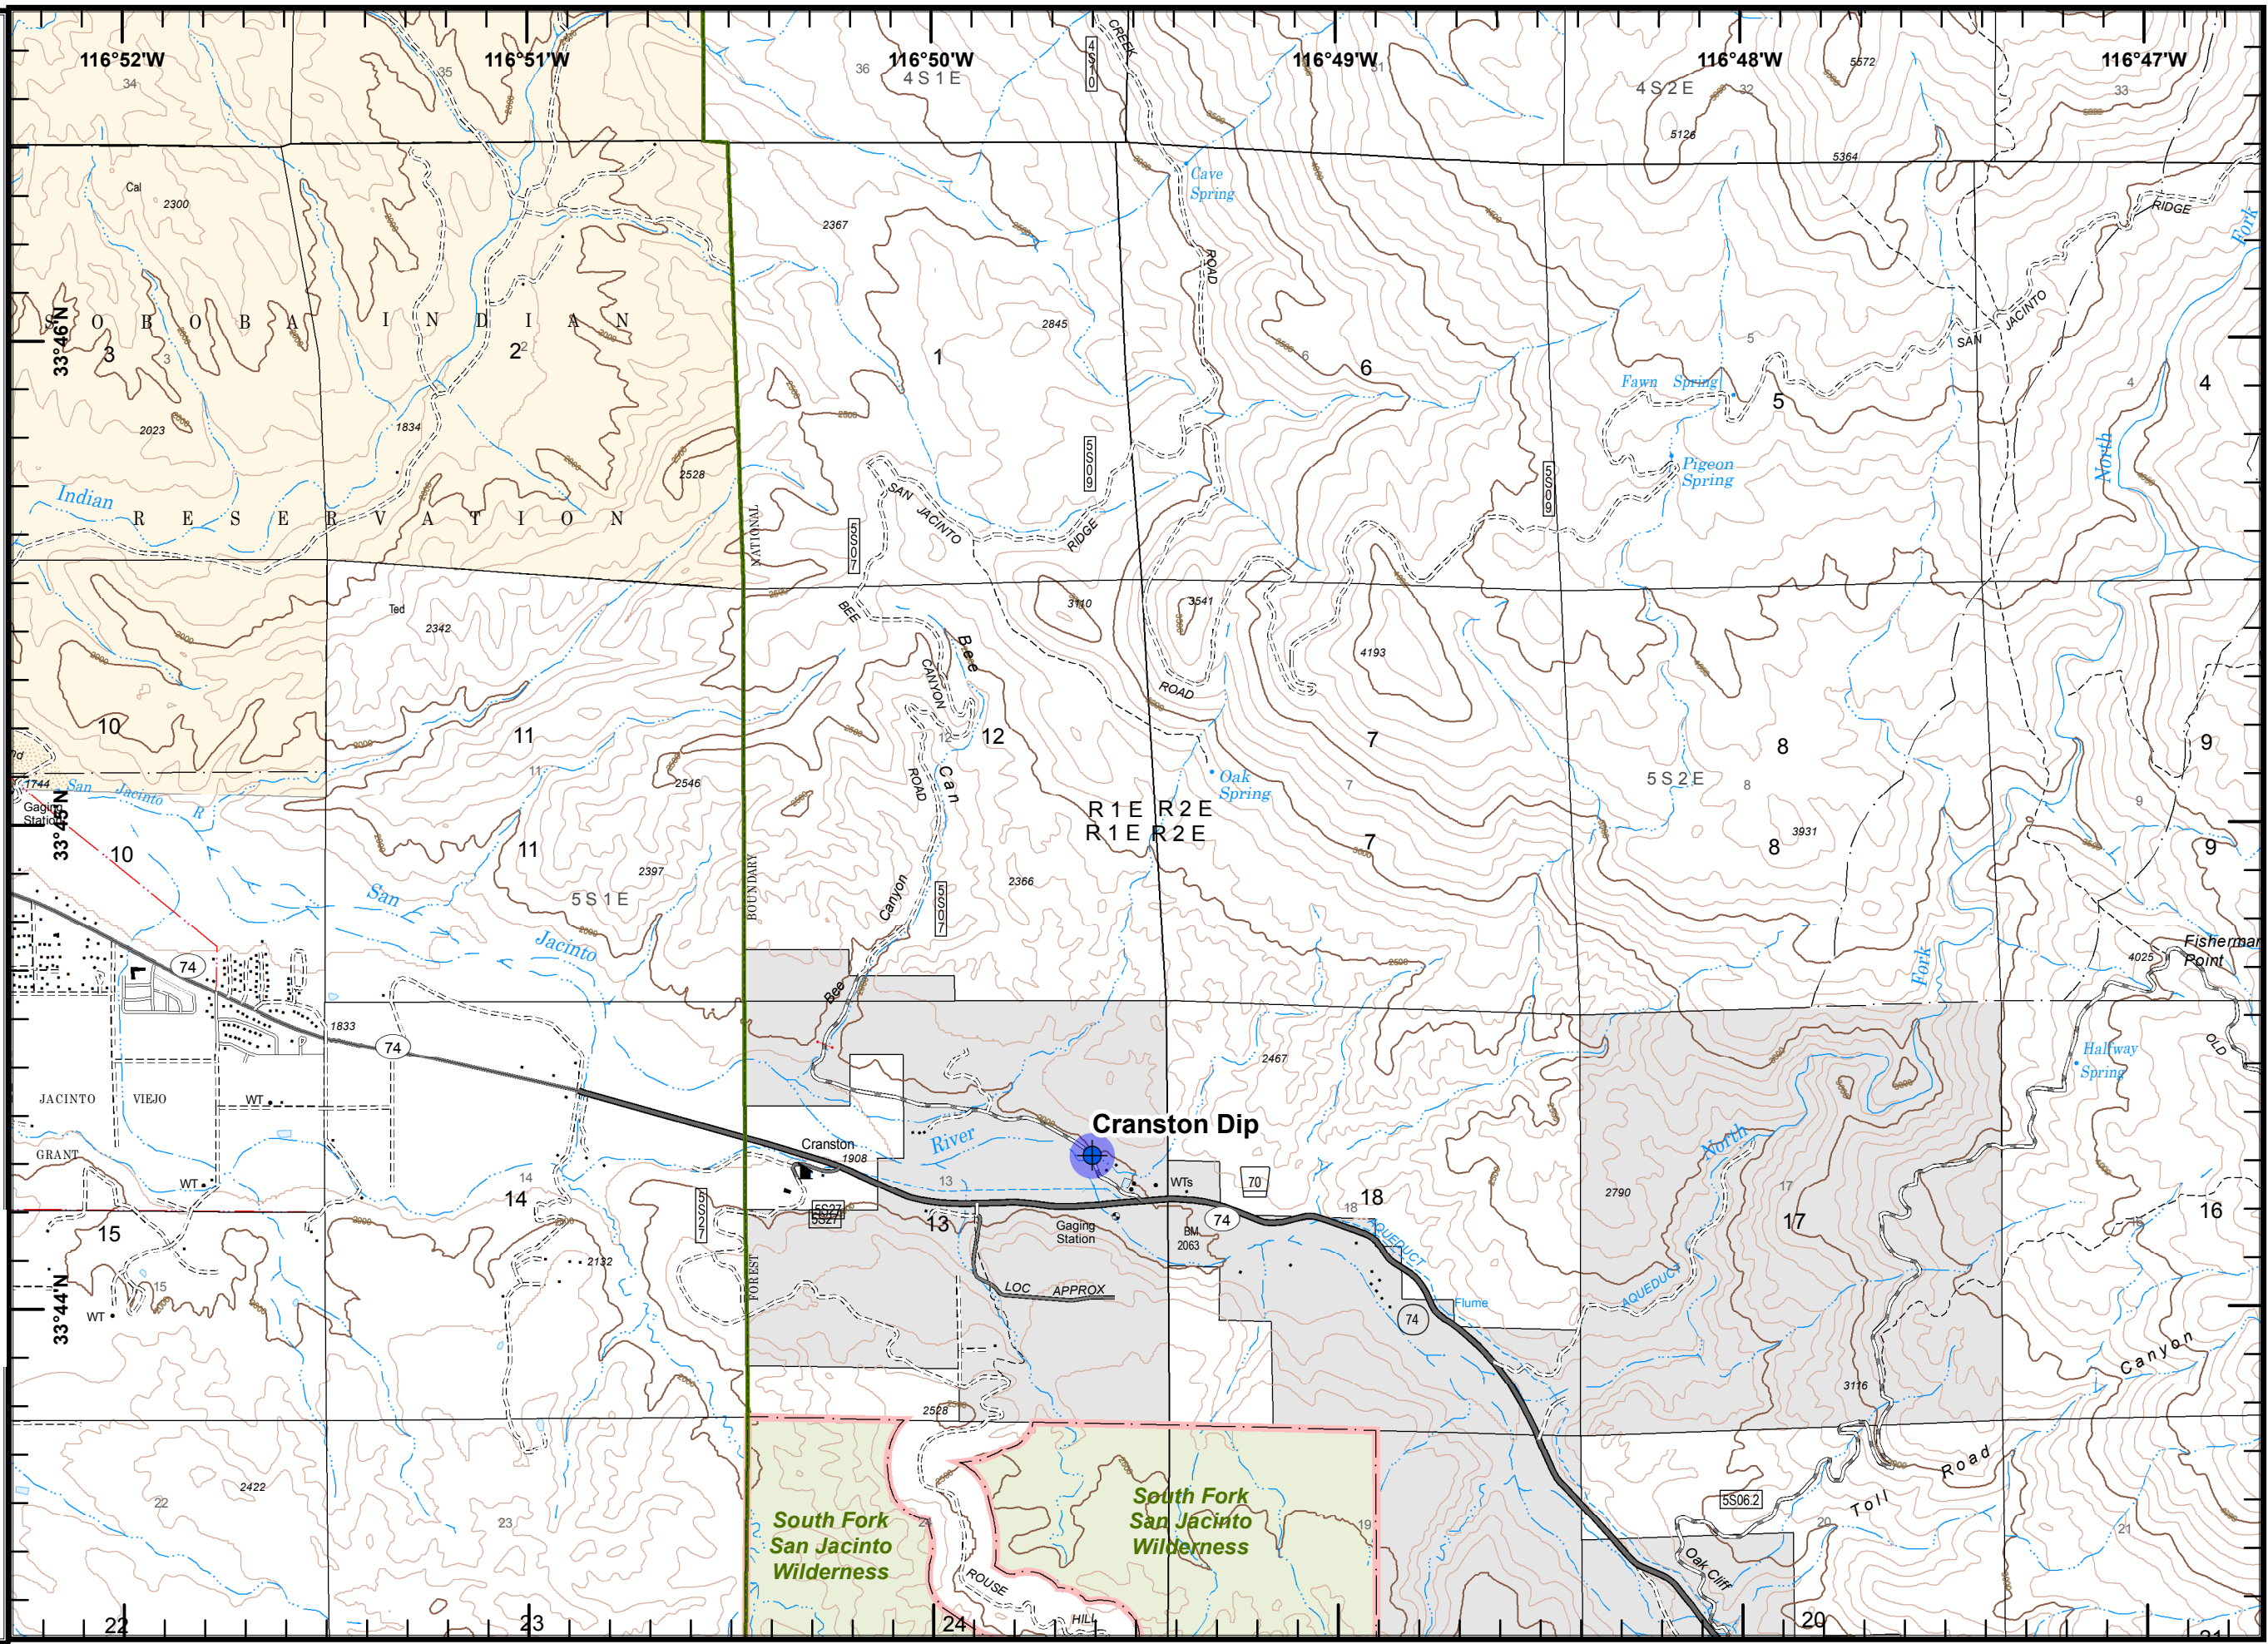

Tile Location

1	2	3	4
4	5	6	7
8	9	10	11
12	13	14	15

Cranston Fire
CA-BDF-0011390
8/1/2018
Day
NAD83
Map Page 4

- Drop Point
- ⊗ Fire Origin
- ▢ Incident Command Post
- ⌋ Division Break
- ⌋ Branch Break
- Repair Needed
- ▭ National Forest Boundary
- ▬ Highway
- ▬ Highway w/Median
- ▬ Road - Light Duty - Dirt
- ▬ Road - Light Duty - Paved
- ▬ Road - Light Duty - Unspecified Composition
- ▬ Road - Unimproved
- ▬ Trail
- ▭ Tribal Land
- ▭ Non-FS Land
- ▭ Wilderness

Tile Location

1	2	3
4	5	6
8	9	10
12	13	14

Cranston Fire
CA-BDF-0011390
8/1/2018
Day
NAD83
Map Page 5

- Drop Point
- ⊗ Fire Origin
- ▣ Incident Command Post
- ⌋ Division Break
- ⌋ Branch Break
- Completed Line
- ⌘ Completed Dozer Line
- Completed Hand Line
- Repair Needed
- Repair Needed
- ▭ National Forest Boundary
- Highway
- Road - Light Duty - Dirt
- Road - Light Duty - Paved
- Road - Unimproved
- Trail
- ▭ Cranston Fire Perimeter
- ▭ Tribal Land
- ▭ Non-FS Land
- ▭ Wilderness