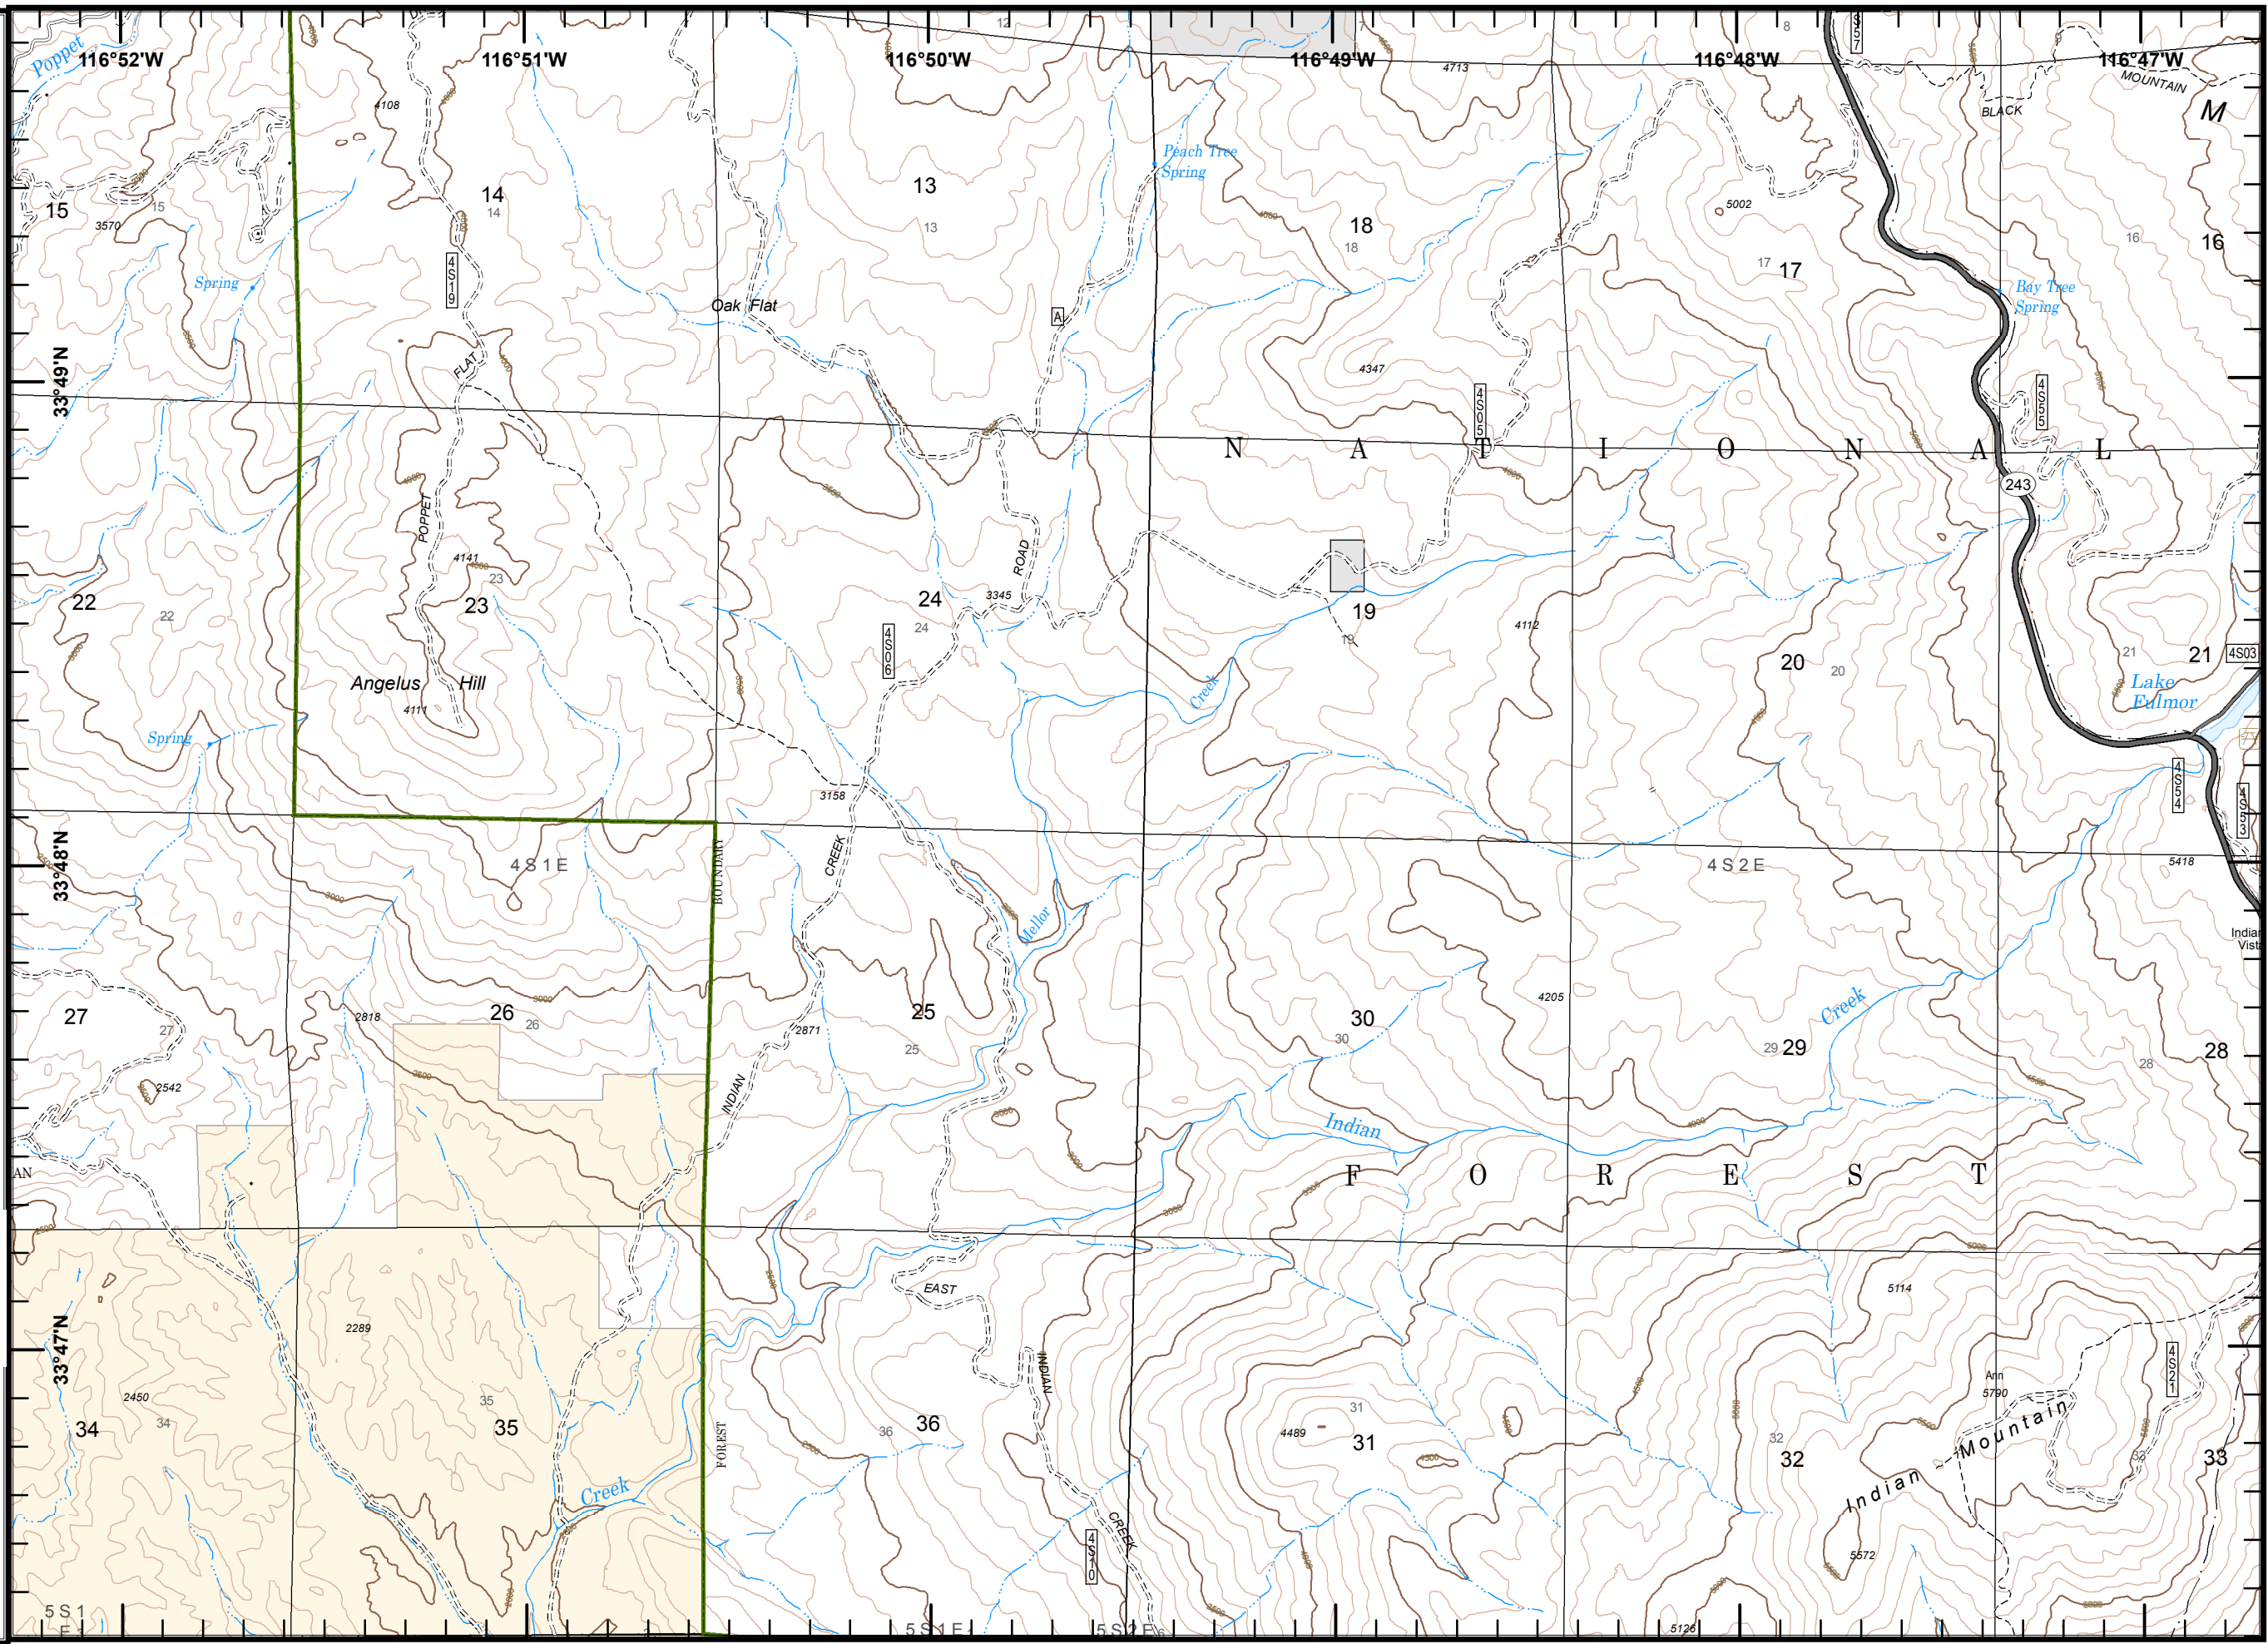

Cranston Fire
CA-BDF-0011390
8/1/2018
Day
NAD83
IAP Index

- Dip Site
- Drop Point
- Fire Origin
- Helispot
- Incident Command Post
- Division Break
- Branch Break
- Uncontrolled Fire Edge
- Completed Line
- Completed Dozer Line
- Completed Hand Line
- Road as Completed Line
- Repair Needed
- Repair Needed
- Completed - Inspected
- Cranston Fire Perimeter
- National Forest Boundary
- Wilderness Boundary

MRH
 7/31/2018
 2229 Hours

Palm Springs

Cranston Fire
CA-BDF-0011390
8/1/2018
Day
NAD83
Map Page 1

- Drop Point
- ⊗ Fire Origin
- ▣ Incident Command Post
- ⌵ Division Break
- ⌵ Branch Break
- ▭ National Forest Boundary
- ⤵ Highway
- ⤵ Road - Light Duty - Paved
- ⤵ Road - Light Duty - Unspecified Composition
- ⤵ Road - Unimproved
- ⤵ Trail
- ▭ Tribal Land
- ▭ Non-FS Land

Tile Location

1	2	3
4	5	6
8	9	10
12	13	14

Cranston Fire
CA-BDF-0011390
8/1/2018
Day
NAD83
Map Page 2

- Drop Point
- ⊗ Fire Origin
- ▣ Incident Command Post
- ⌋ Division Break
- ⌋ Branch Break
- ▭ National Forest Boundary
- Highway
- Road - Light Duty - Dirt
- Road - Light Duty - Paved
- Road - Unimproved
- Trail
- Trail - Nat Rec/Scenic/Historic
- ▭ Tribal Land
- ▭ Non-FS Land
- ▭ Wilderness