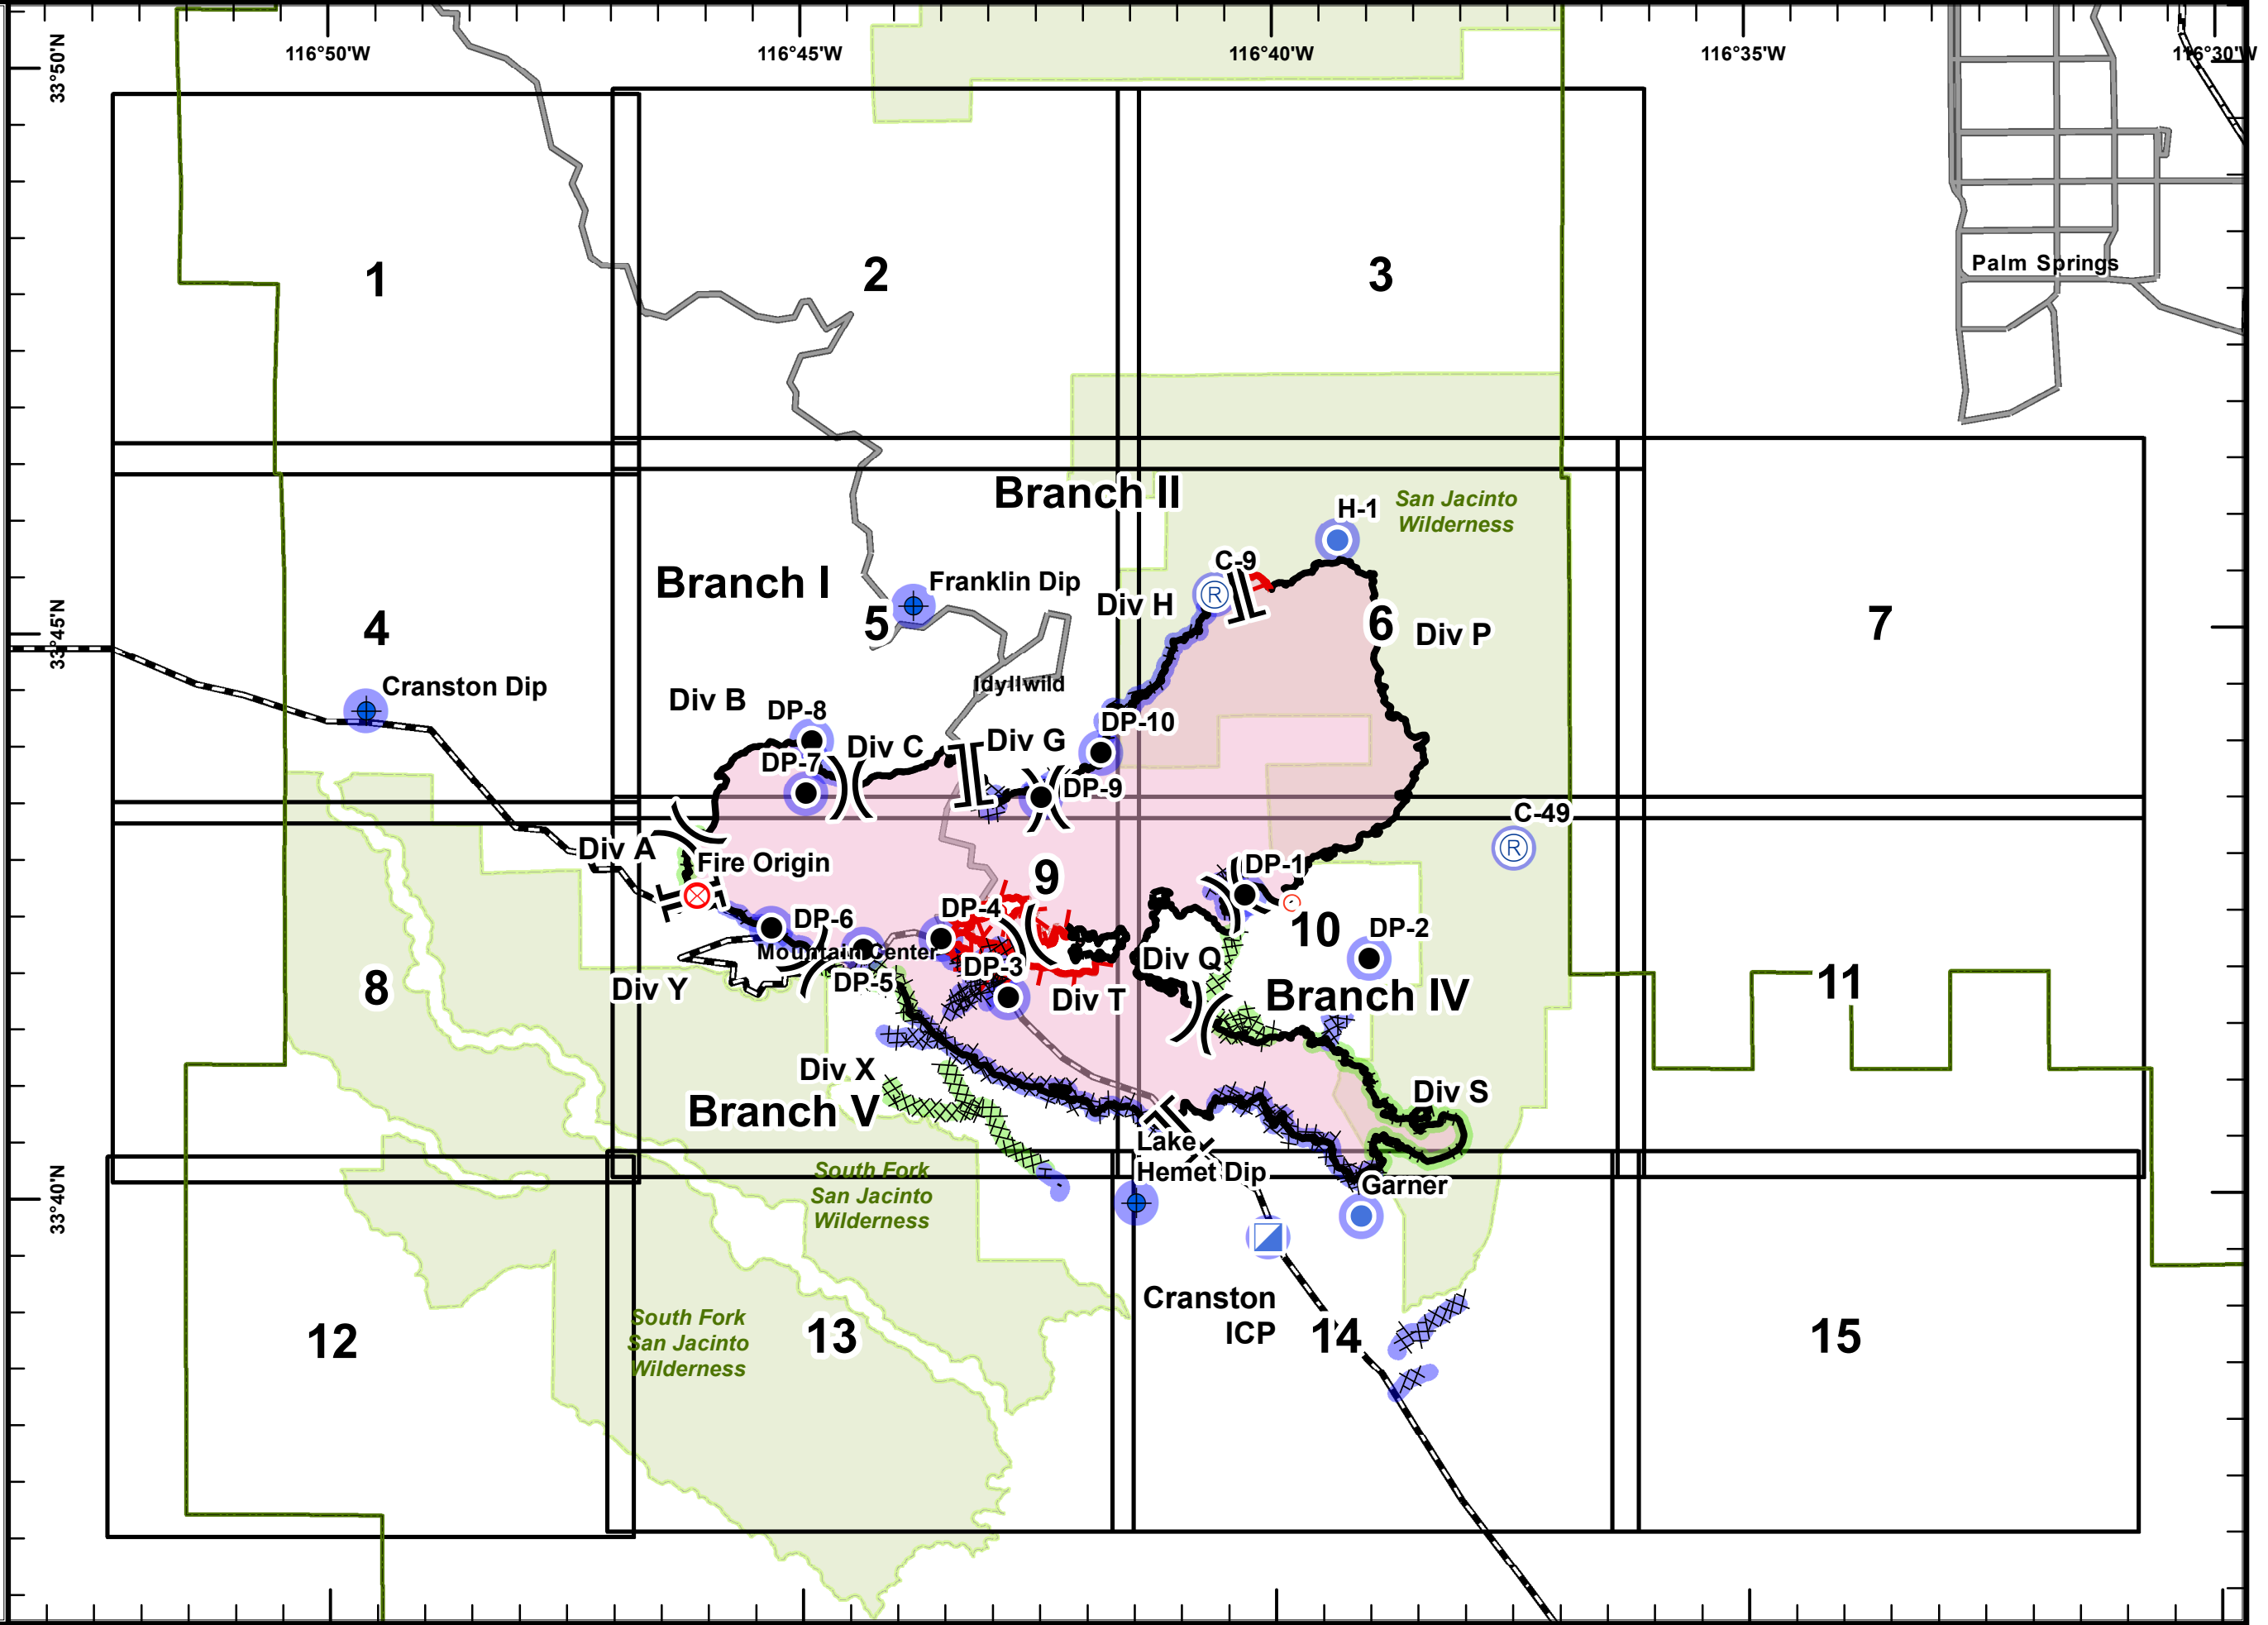

Cranston Fire
CA-BDF-0011390
8/1/2018
Day
NAD83
IAP Index

- Dip Site
- Drop Point
- Fire Origin
- Helispot
- Incident Command Post
- Division Break
- Branch Break
- Uncontrolled Fire Edge
- Completed Line
- Completed Dozer Line
- Completed Hand Line
- Road as Completed Line
- Repair Needed
- Repair Needed
- Completed - Inspected
- Cranston Fire Perimeter
- National Forest Boundary
- Wilderness Boundary

MRH
 7/31/2018
 2229 Hours

Palm Springs

Cranston Fire
CA-BDF-0011390
8/1/2018
Day
NAD83
Map Page 1

- Drop Point
- ⊗ Fire Origin
- ▣ Incident Command Post
- ⌵ Division Break
- ⌵ Branch Break
- ▭ National Forest Boundary
- ⤵ Highway
- ⤵ Road - Light Duty - Paved
- ⤵ Road - Light Duty - Unspecified Composition
- ⤵ Road - Unimproved
- ⤵ Trail
- ▭ Tribal Land
- ▭ Non-FS Land

Tile Location

1	2	3
4	5	6
8	9	10
12	13	14

Cranston Fire
CA-BDF-0011390
8/1/2018
Day
NAD83
Map Page 2

- Drop Point
- ⊗ Fire Origin
- ▣ Incident Command Post
- ⌋ Division Break
- ⌋ Branch Break
- ▭ National Forest Boundary
- Highway
- Road - Light Duty - Dirt
- Road - Light Duty - Paved
- Road - Unimproved
- Trail
- Trail - Nat Rec/Scenic/Historic
- ▭ Tribal Land
- ▭ Non-FS Land
- ▭ Wilderness

Tile Location

1	2	3	4
4	5	6	7
8	9	10	11
12	13	14	15