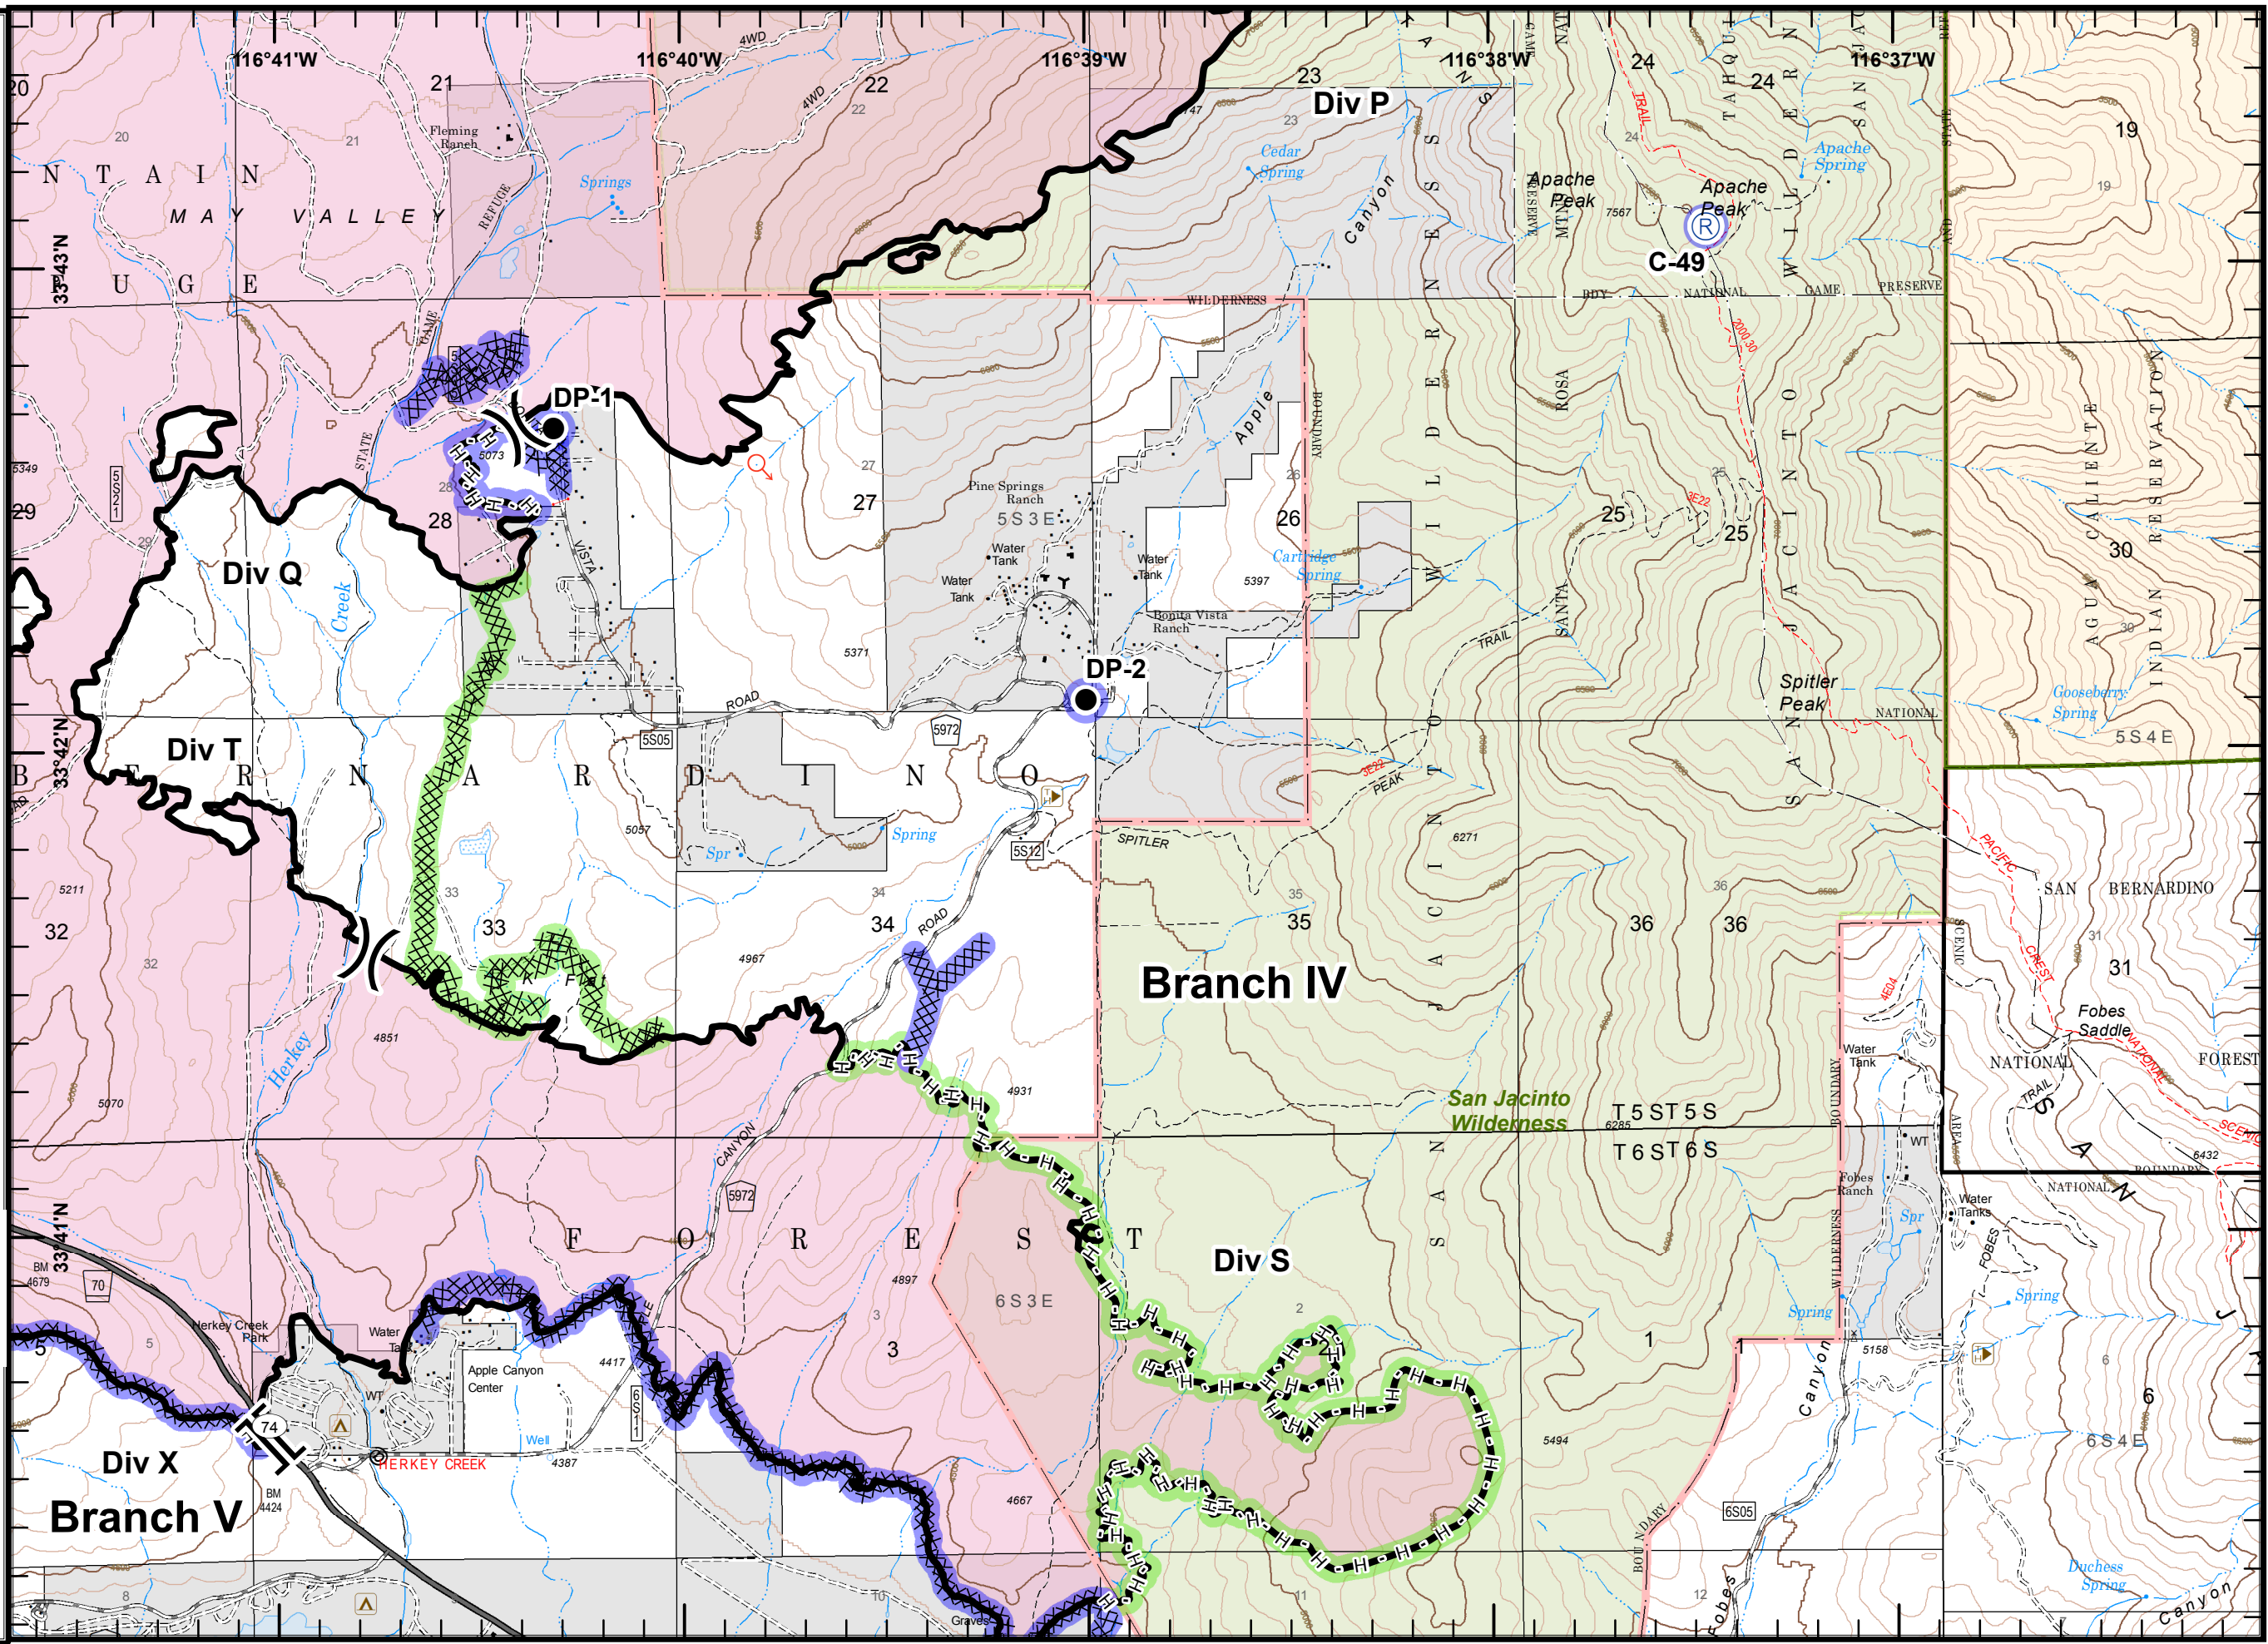

Cranston Fire
CA-BDF-0011390
8/1/2018
Day
NAD83
Map Page 10

- Drop Point
- ⊗ Fire Origin
- ▣ Incident Command Post
- ⌋ Division Break
- ⌋ Branch Break
- Completed Line
- ⊞ Completed Dozer Line
- ⌘ Completed Hand Line
- Repair Needed
- Repair Needed
- Completed - Inspected
- ▭ National Forest Boundary
- Highway
- Road - Light Duty - Dirt
- Road - Unimproved
- Trail
- Trail - Nat Rec/Scenic/Historic
- ▭ Cranston Fire Perimeter
- ▭ Tribal Land
- ▭ Non-FS Land
- ▭ Wilderness

Tile Location

1	2	3
4	5	6
8	9	10
12	13	14