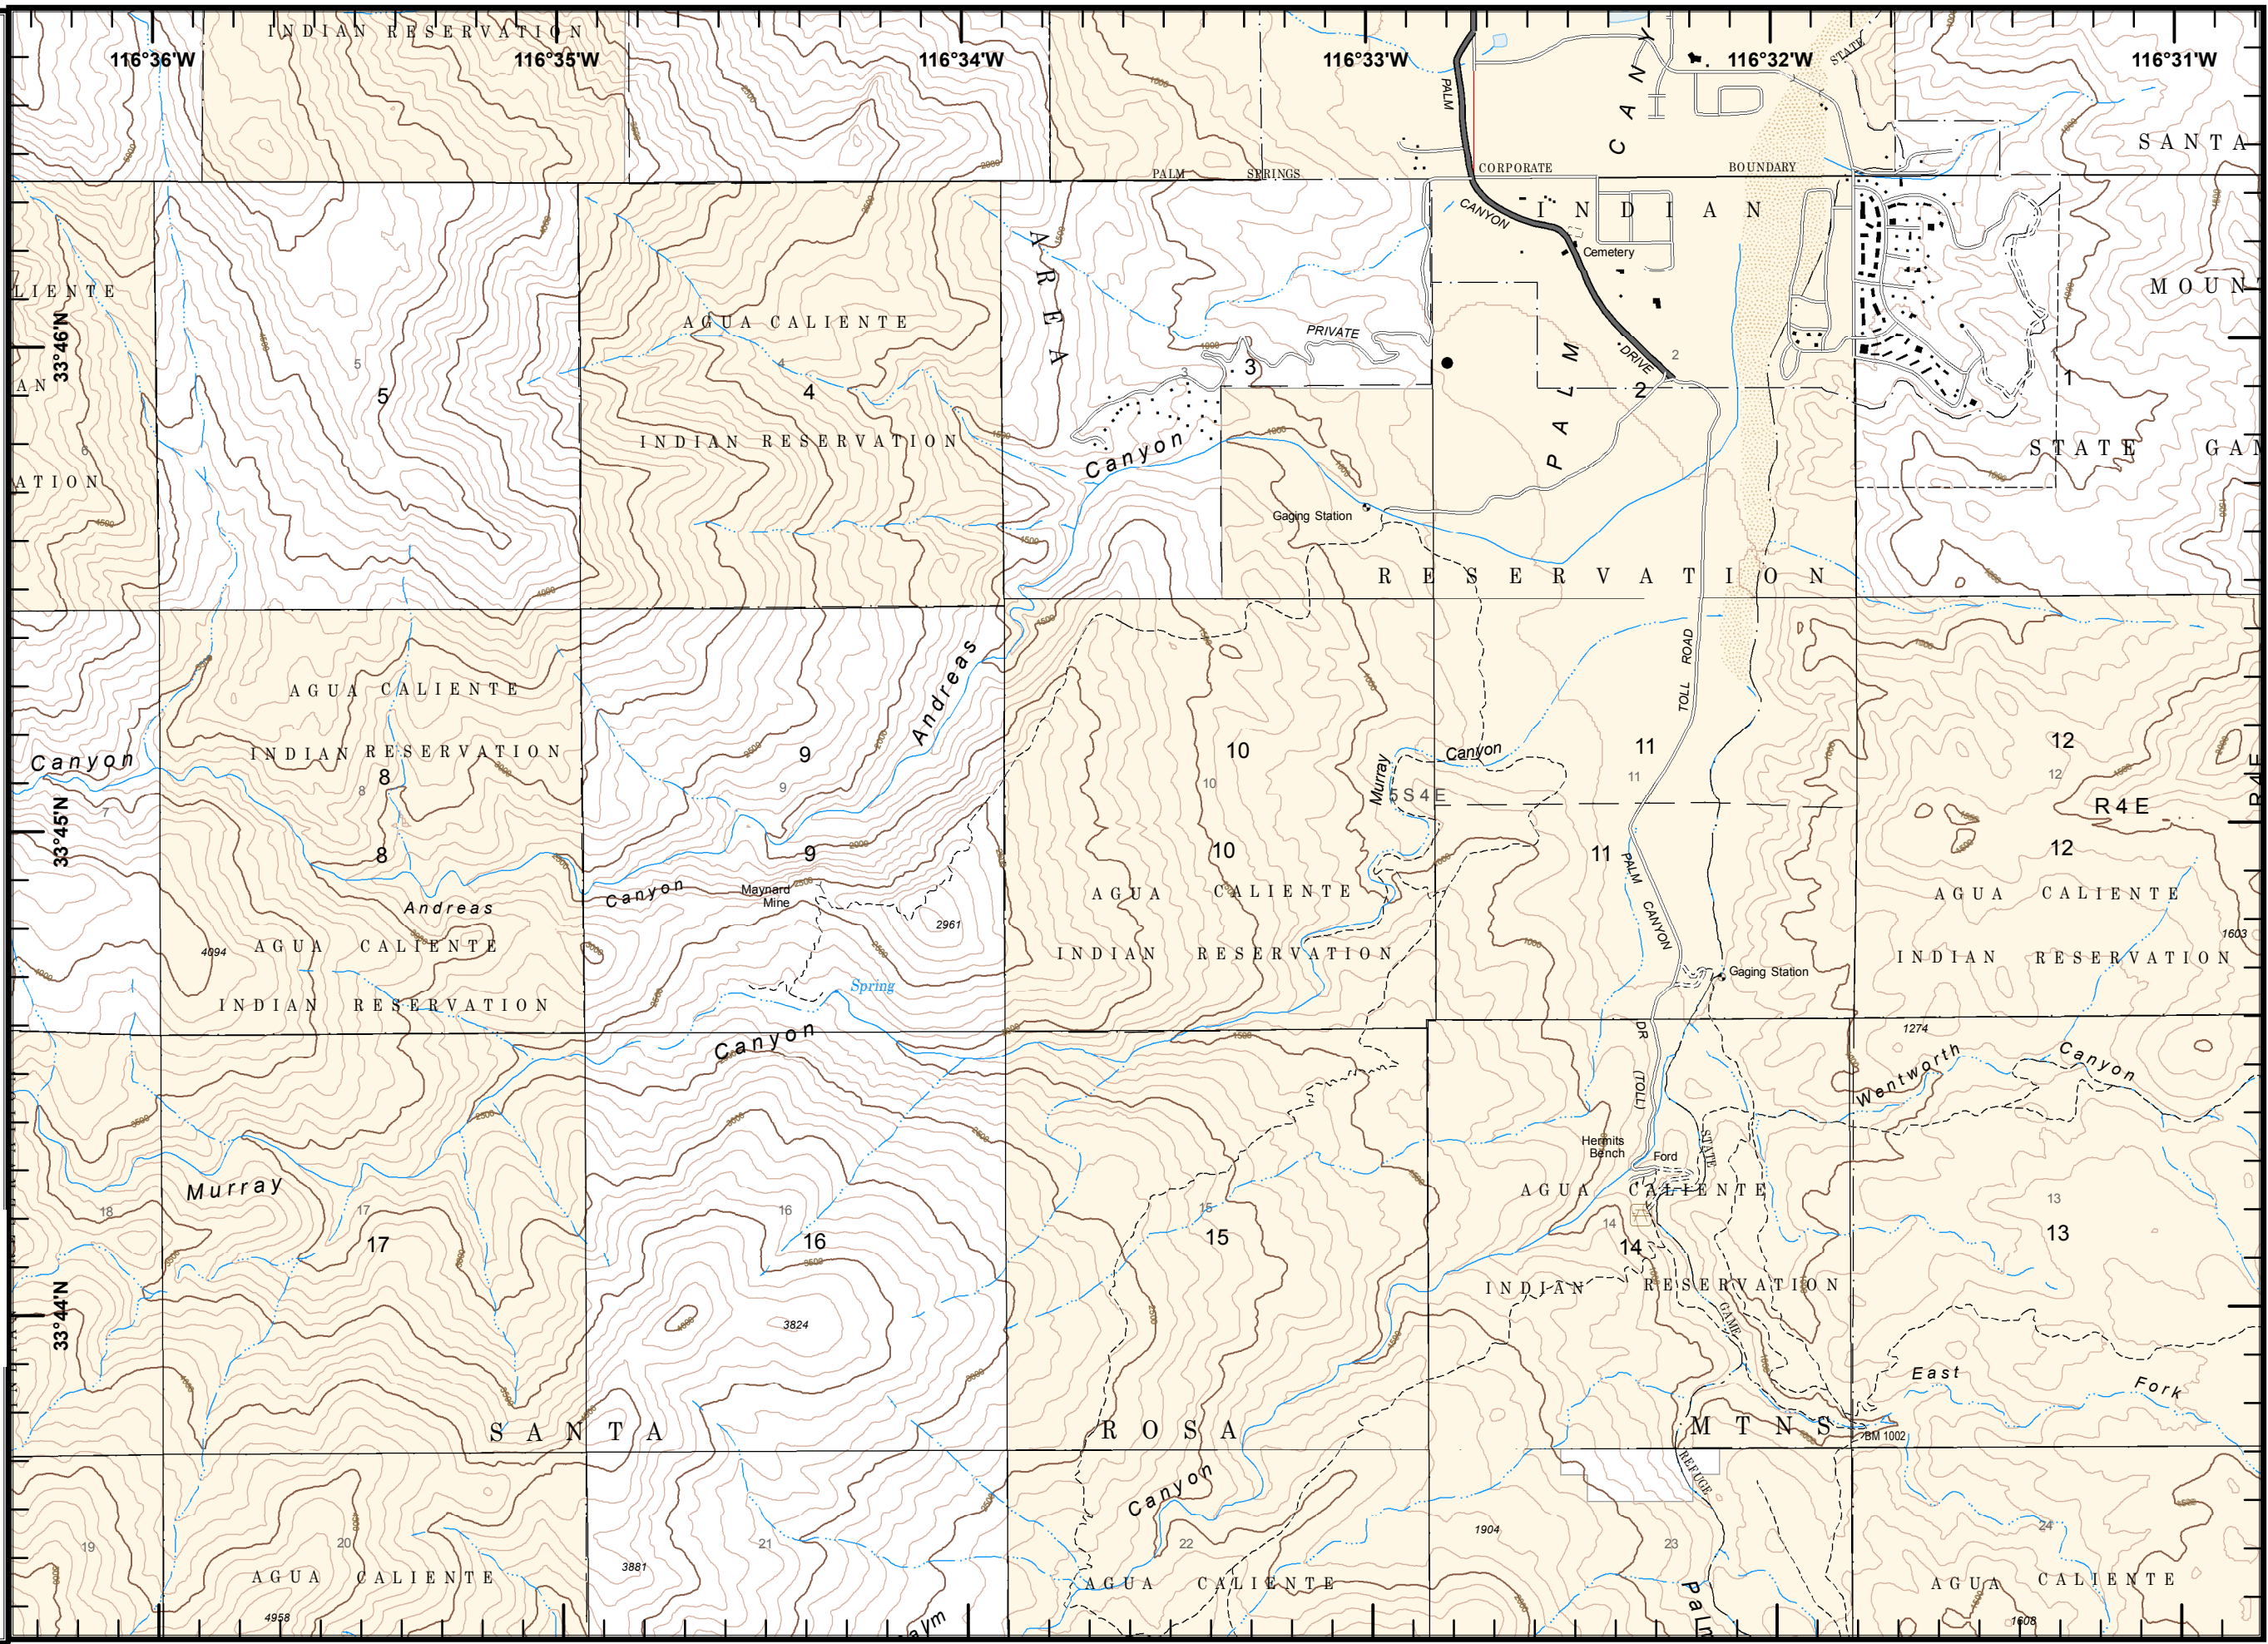

Cranston Fire
CA-BDF-0011390
8/1/2018
Day
NAD83
Map Page 7

- Drop Point
- ⊗ Fire Origin
- ▣ Incident Command Post
- ⌘ Division Break
- ⌘ Branch Break
- Highway
- Road - Light Duty - Unspecified Composition
- Road - Unimproved
- Trail
- ▨ Tribal Land

Tile Location

1	2	3	4
4	5	6	7
8	9	10	11
12	13	14	15