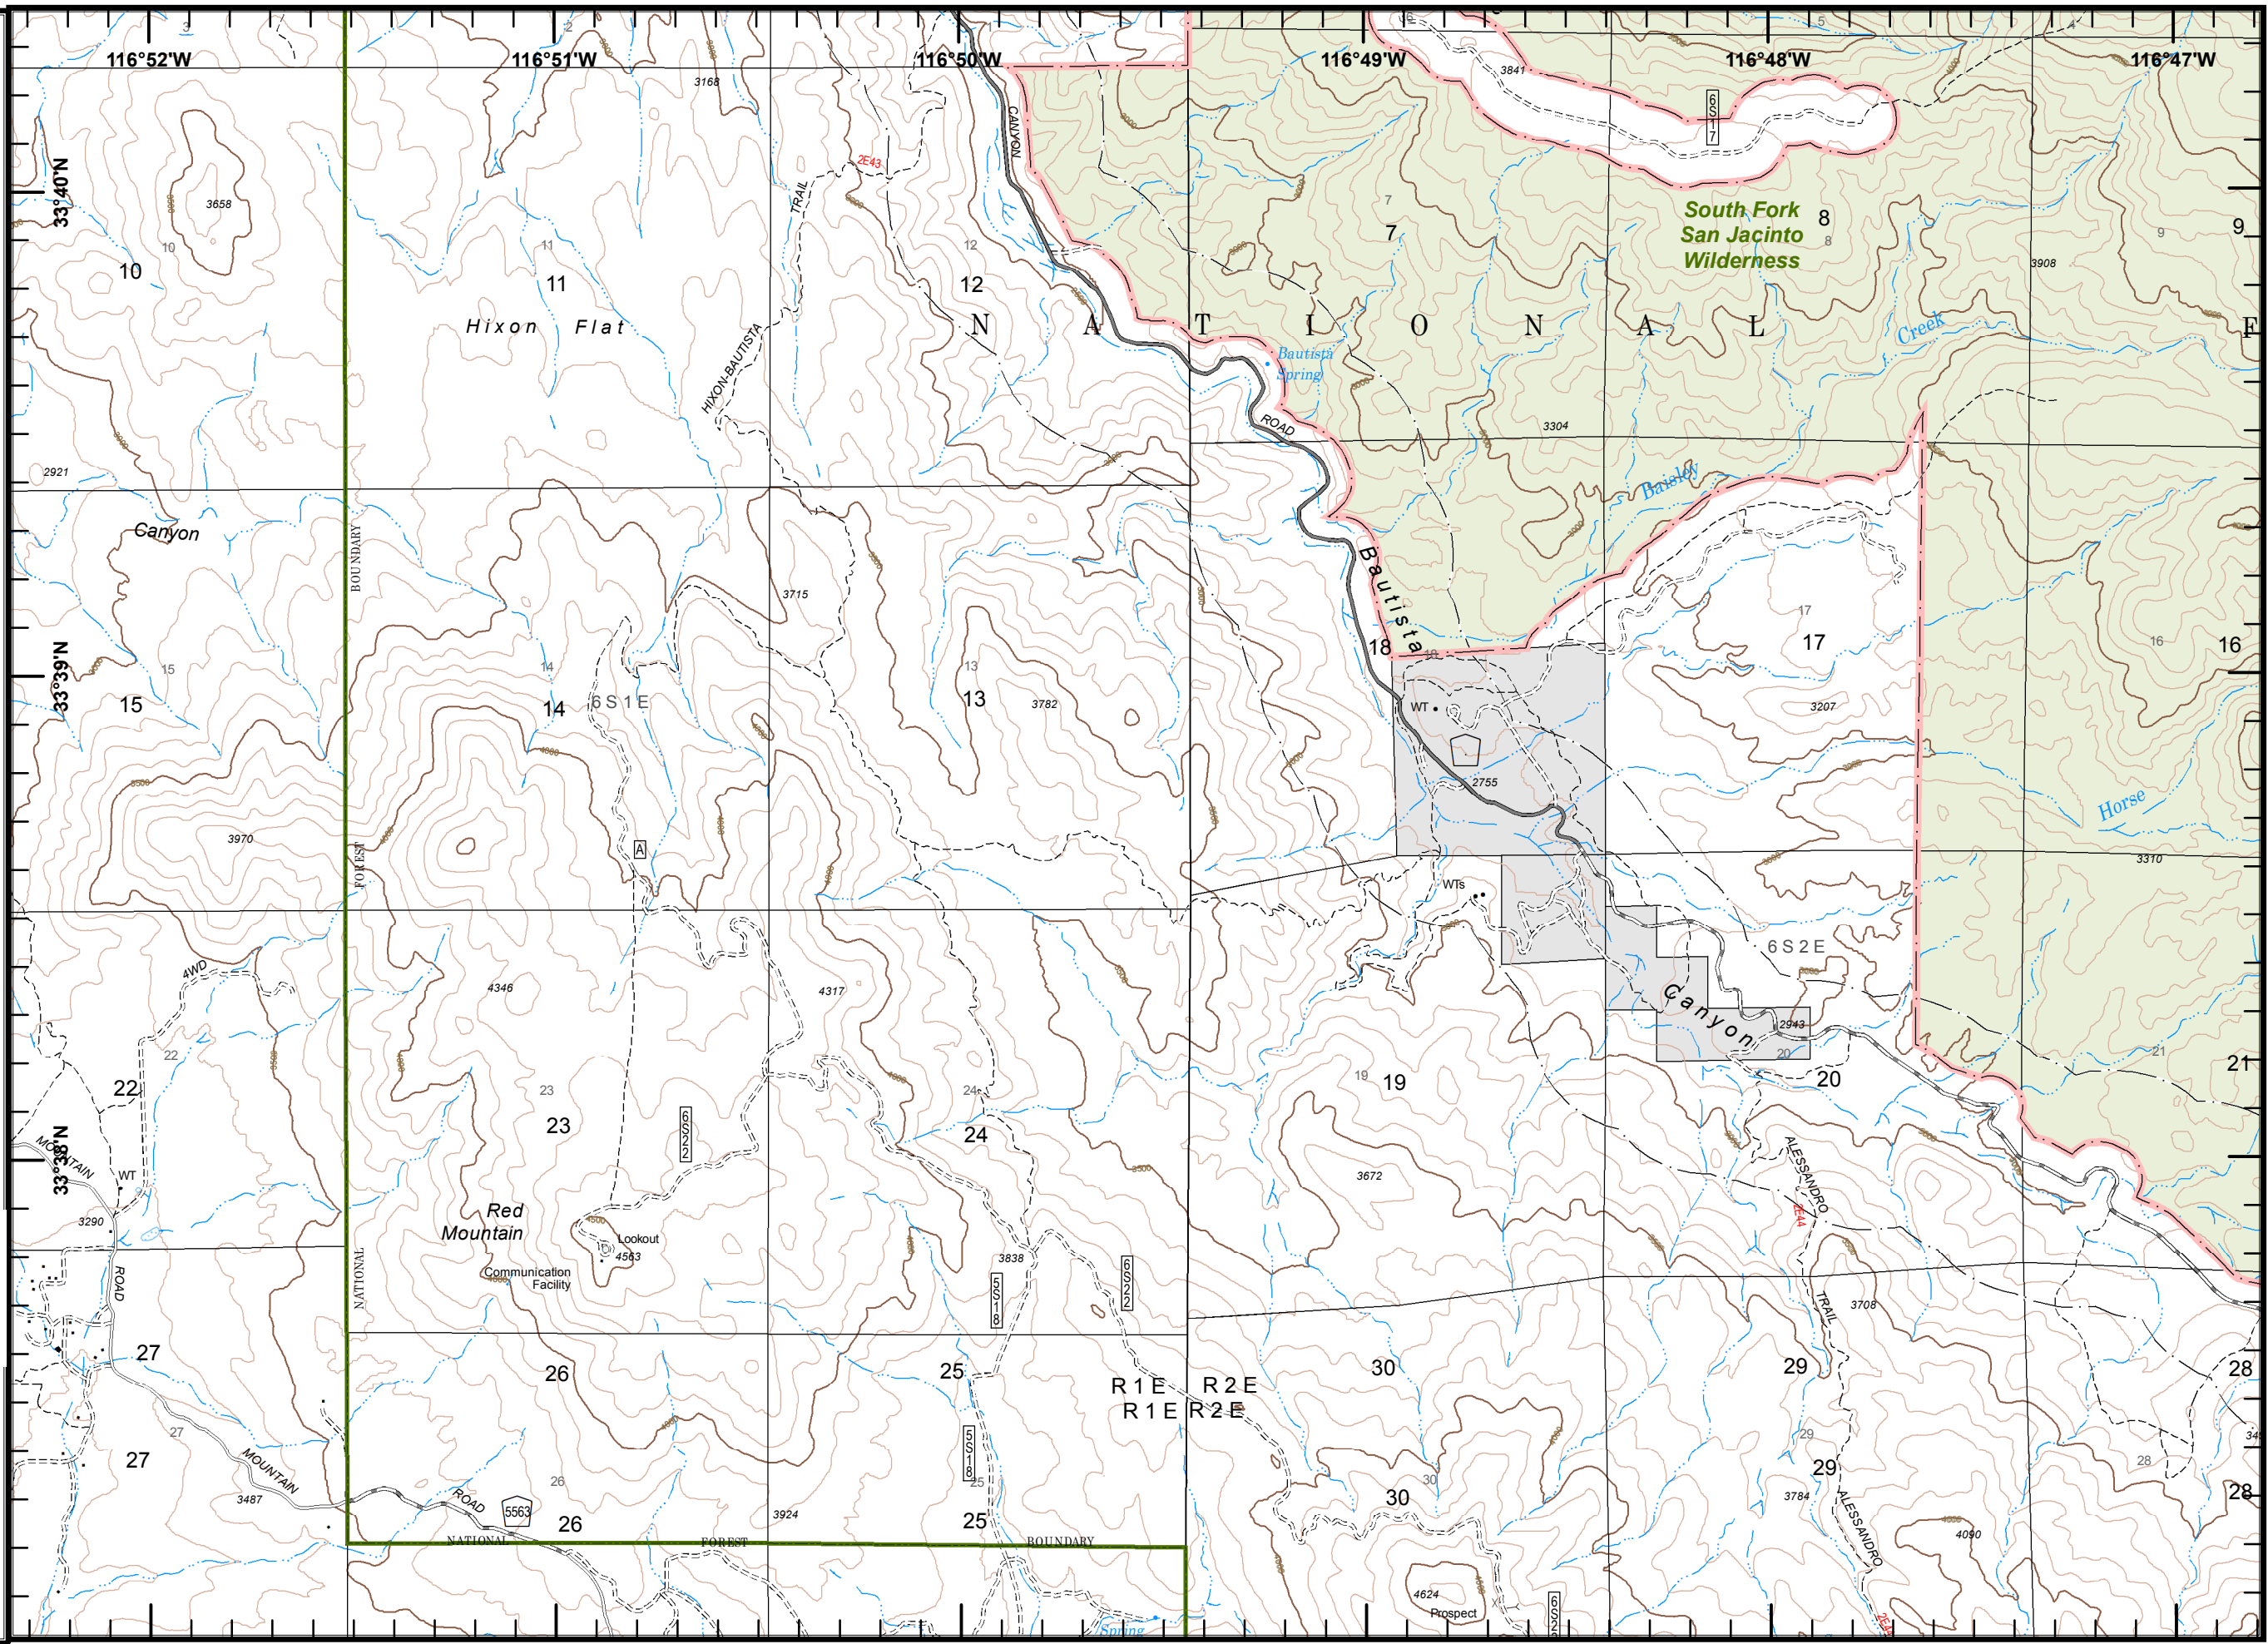

Cranston Fire
CA-BDF-0011390
8/1/2018
Day
NAD83
Map Page 12

- Drop Point
- ⊗ Fire Origin
- ▣ Incident Command Post
- ⌋ Division Break
- ⌌ Branch Break
- ▭ National Forest Boundary
- Road - Light Duty - Dirt
- Road - Light Duty - Paved
- Road - Light Duty - Unspecified Composition
- Road - Unimproved
- Trail
- ▭ Tribal Land
- ▭ Non-FS Land
- ▭ Wilderness

Tile Location

1	2	3	
4	5	6	7
8	9	10	11
12	13	14	15