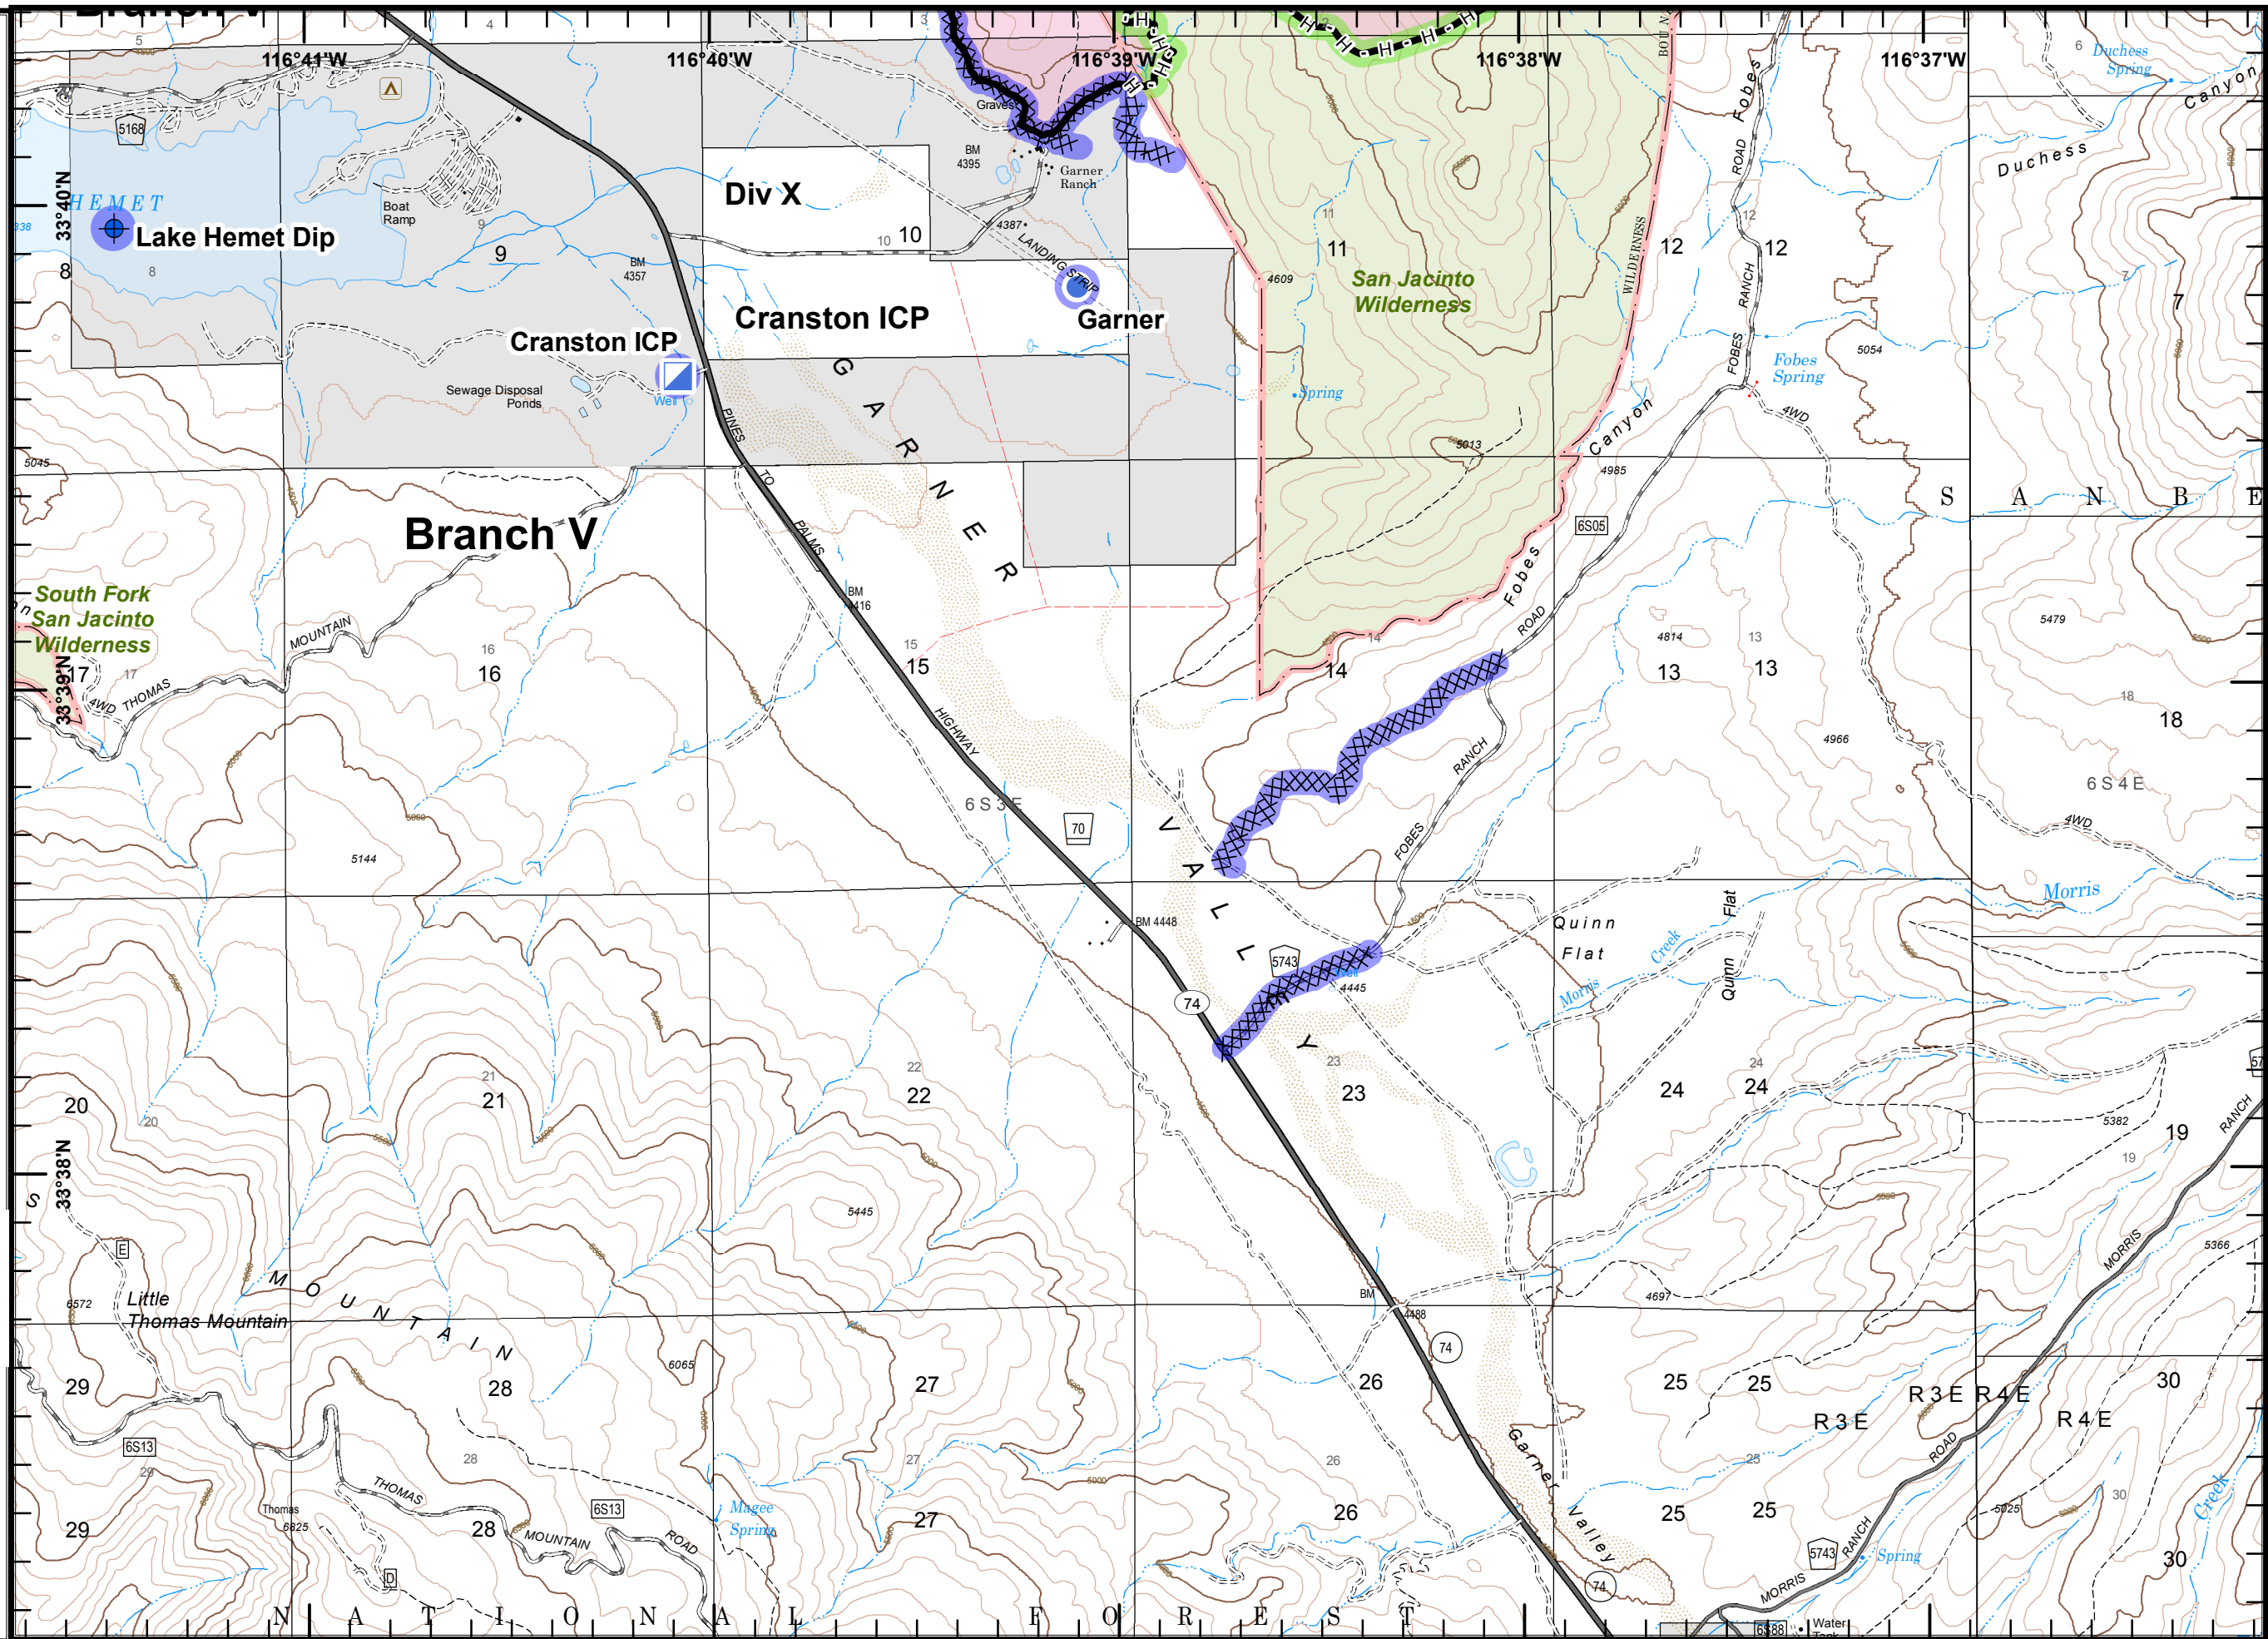

Tile Location

1	2	3
4	5	6
8	9	10
12	13	14

MRH
7/31/2018
2300 Hours

Cranston Fire
CA-BDF-0011390
8/1/2018
Day
NAD83
Map Page 15

- Drop Point
- ⊗ Fire Origin
- ▣ Incident Command Post
- ⌋ Division Break
- ⌋ Branch Break
- ▭ National Forest Boundary
- Road - Light Duty - Paved
- Road - Unimproved
- Trail
- Trail - Nat Rec/Scenic/Historic
- ▨ Tribal Land
- ▨ Non-FS Land