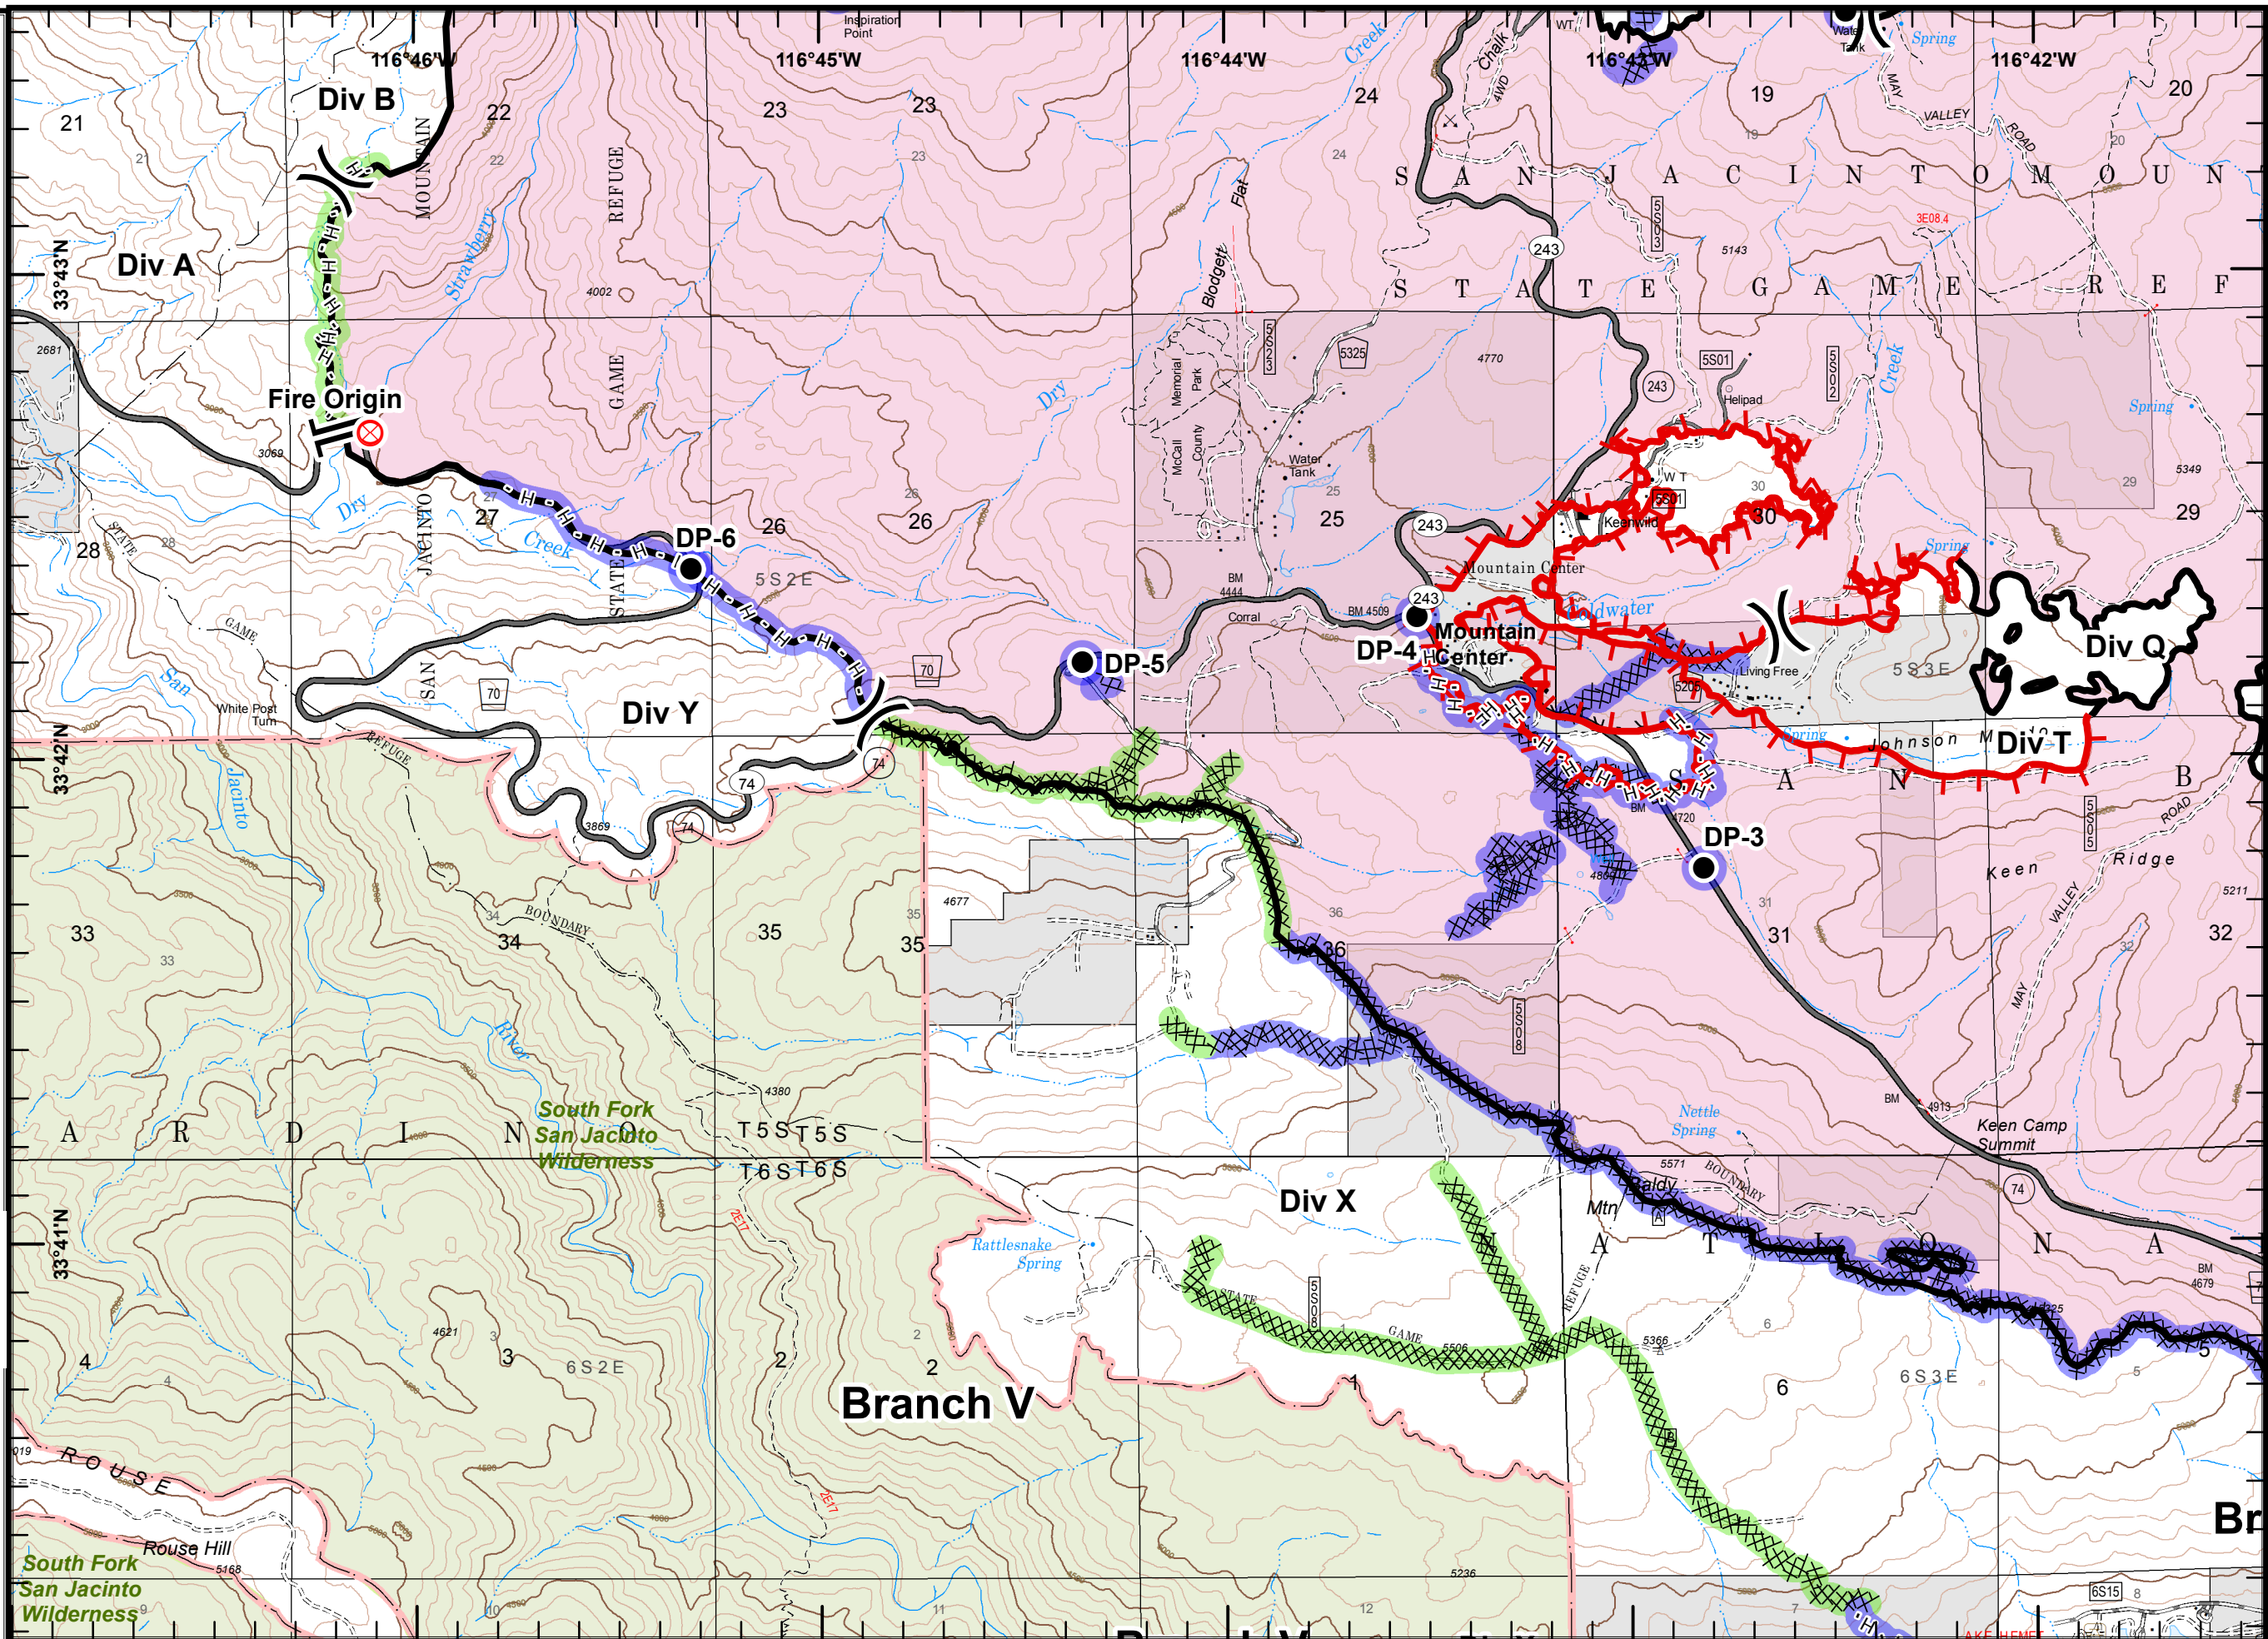

Tile Location

1	2	3
4	5	6
8	9	10
12	13	14

MRH
7/5/2018
2258 Hours

Cranston Fire
CA-BDF-0011390
8/1/2018
Day
NAD83
Map Page 10

- Drop Point
- ⊗ Fire Origin
- ▣ Incident Command Post
- ⌋ Division Break
- ⌋ Branch Break
- Completed Line
- ⊞ Completed Dozer Line
- ⌘ Completed Hand Line
- Repair Needed
- Repair Needed
- Completed - Inspected
- ▭ National Forest Boundary
- Highway
- Road - Light Duty - Dirt
- Road - Unimproved
- Trail
- Trail - Nat Rec/Scenic/Historic
- ▭ Cranston Fire Perimeter
- ▭ Tribal Land
- ▭ Non-FS Land
- ▭ Wilderness