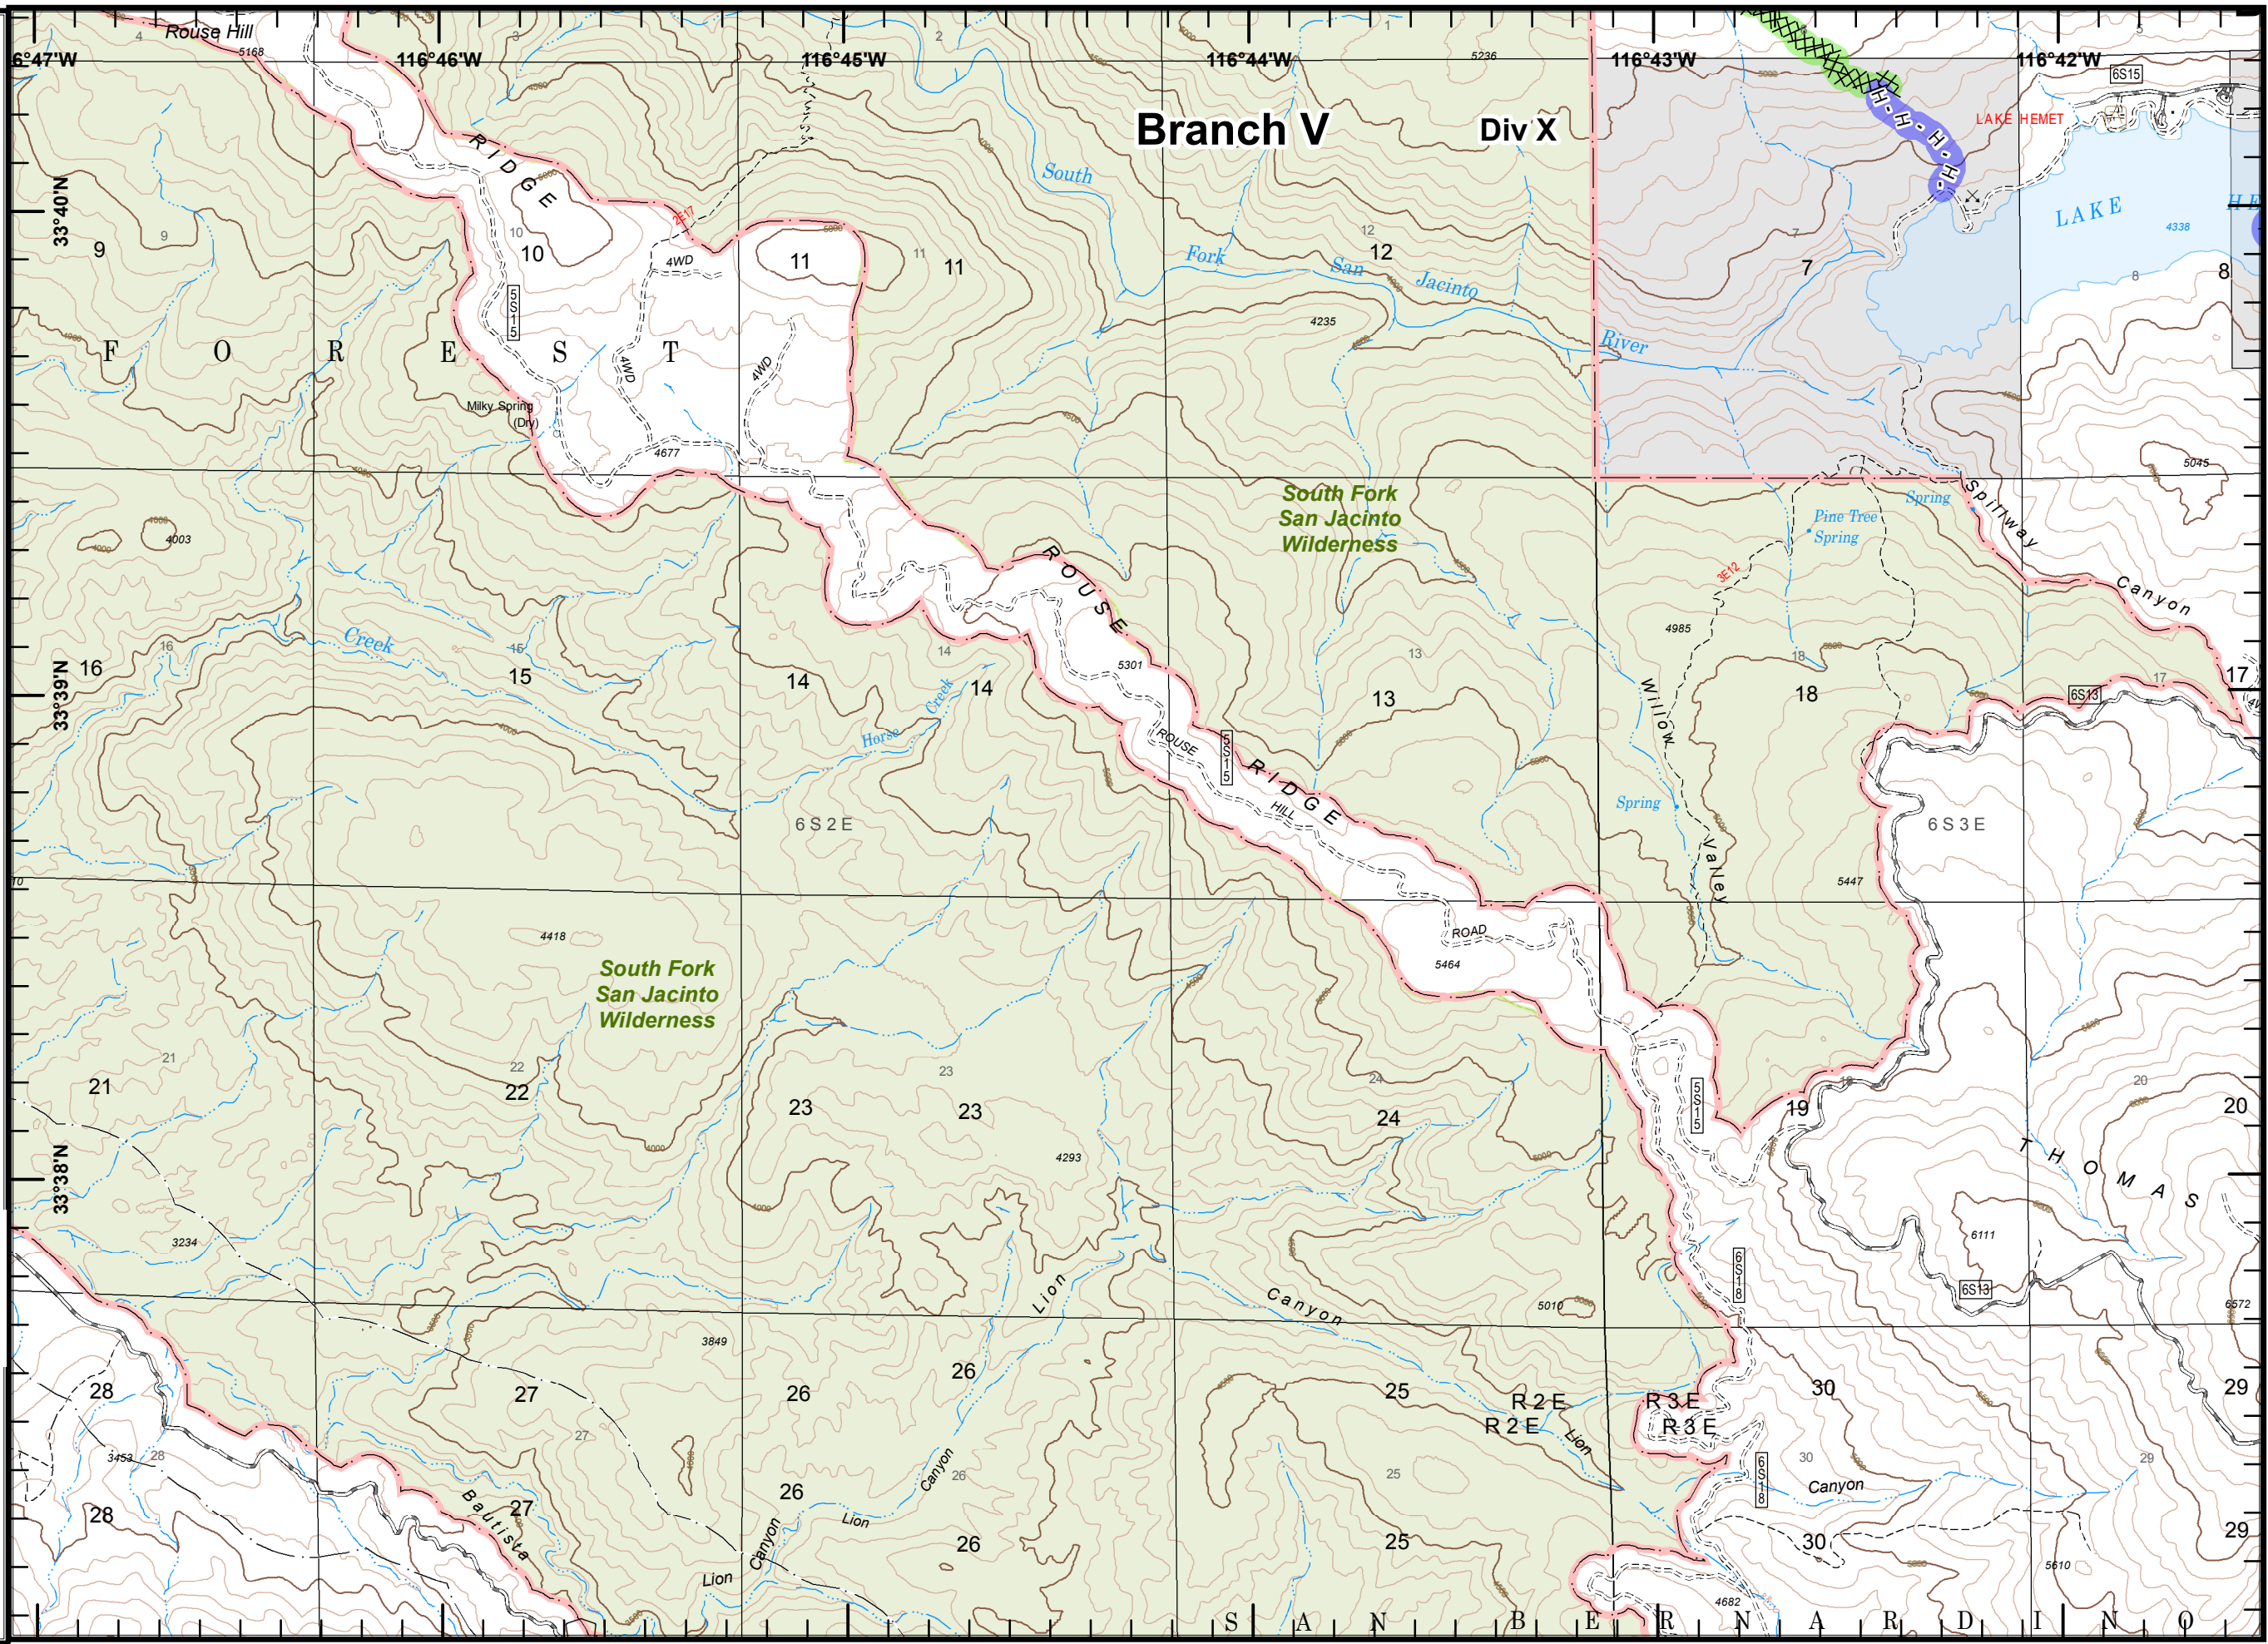

Cranston Fire
CA-BDF-0011390
8/1/2018
Day
NAD83
Map Page 13

- Drop Point
- ⊗ Fire Origin
- ▣ Incident Command Post
- ⌋ Division Break
- ⌋ Branch Break
- ⌘ Completed Dozer Line
- ⌘ Completed Hand Line
- Repair Needed
- Repair Needed
- Completed - Inspected
- ▭ National Forest Boundary
- ⌘ Road - Light Duty - Dirt
- ⌘ Road - Unimproved
- ⌘ Trail
- ▭ Tribal Land
- ▭ Non-FS Land
- ▭ Wilderness

Tile Location

1	2	3
4	5	6
8	9	10
12	13	14