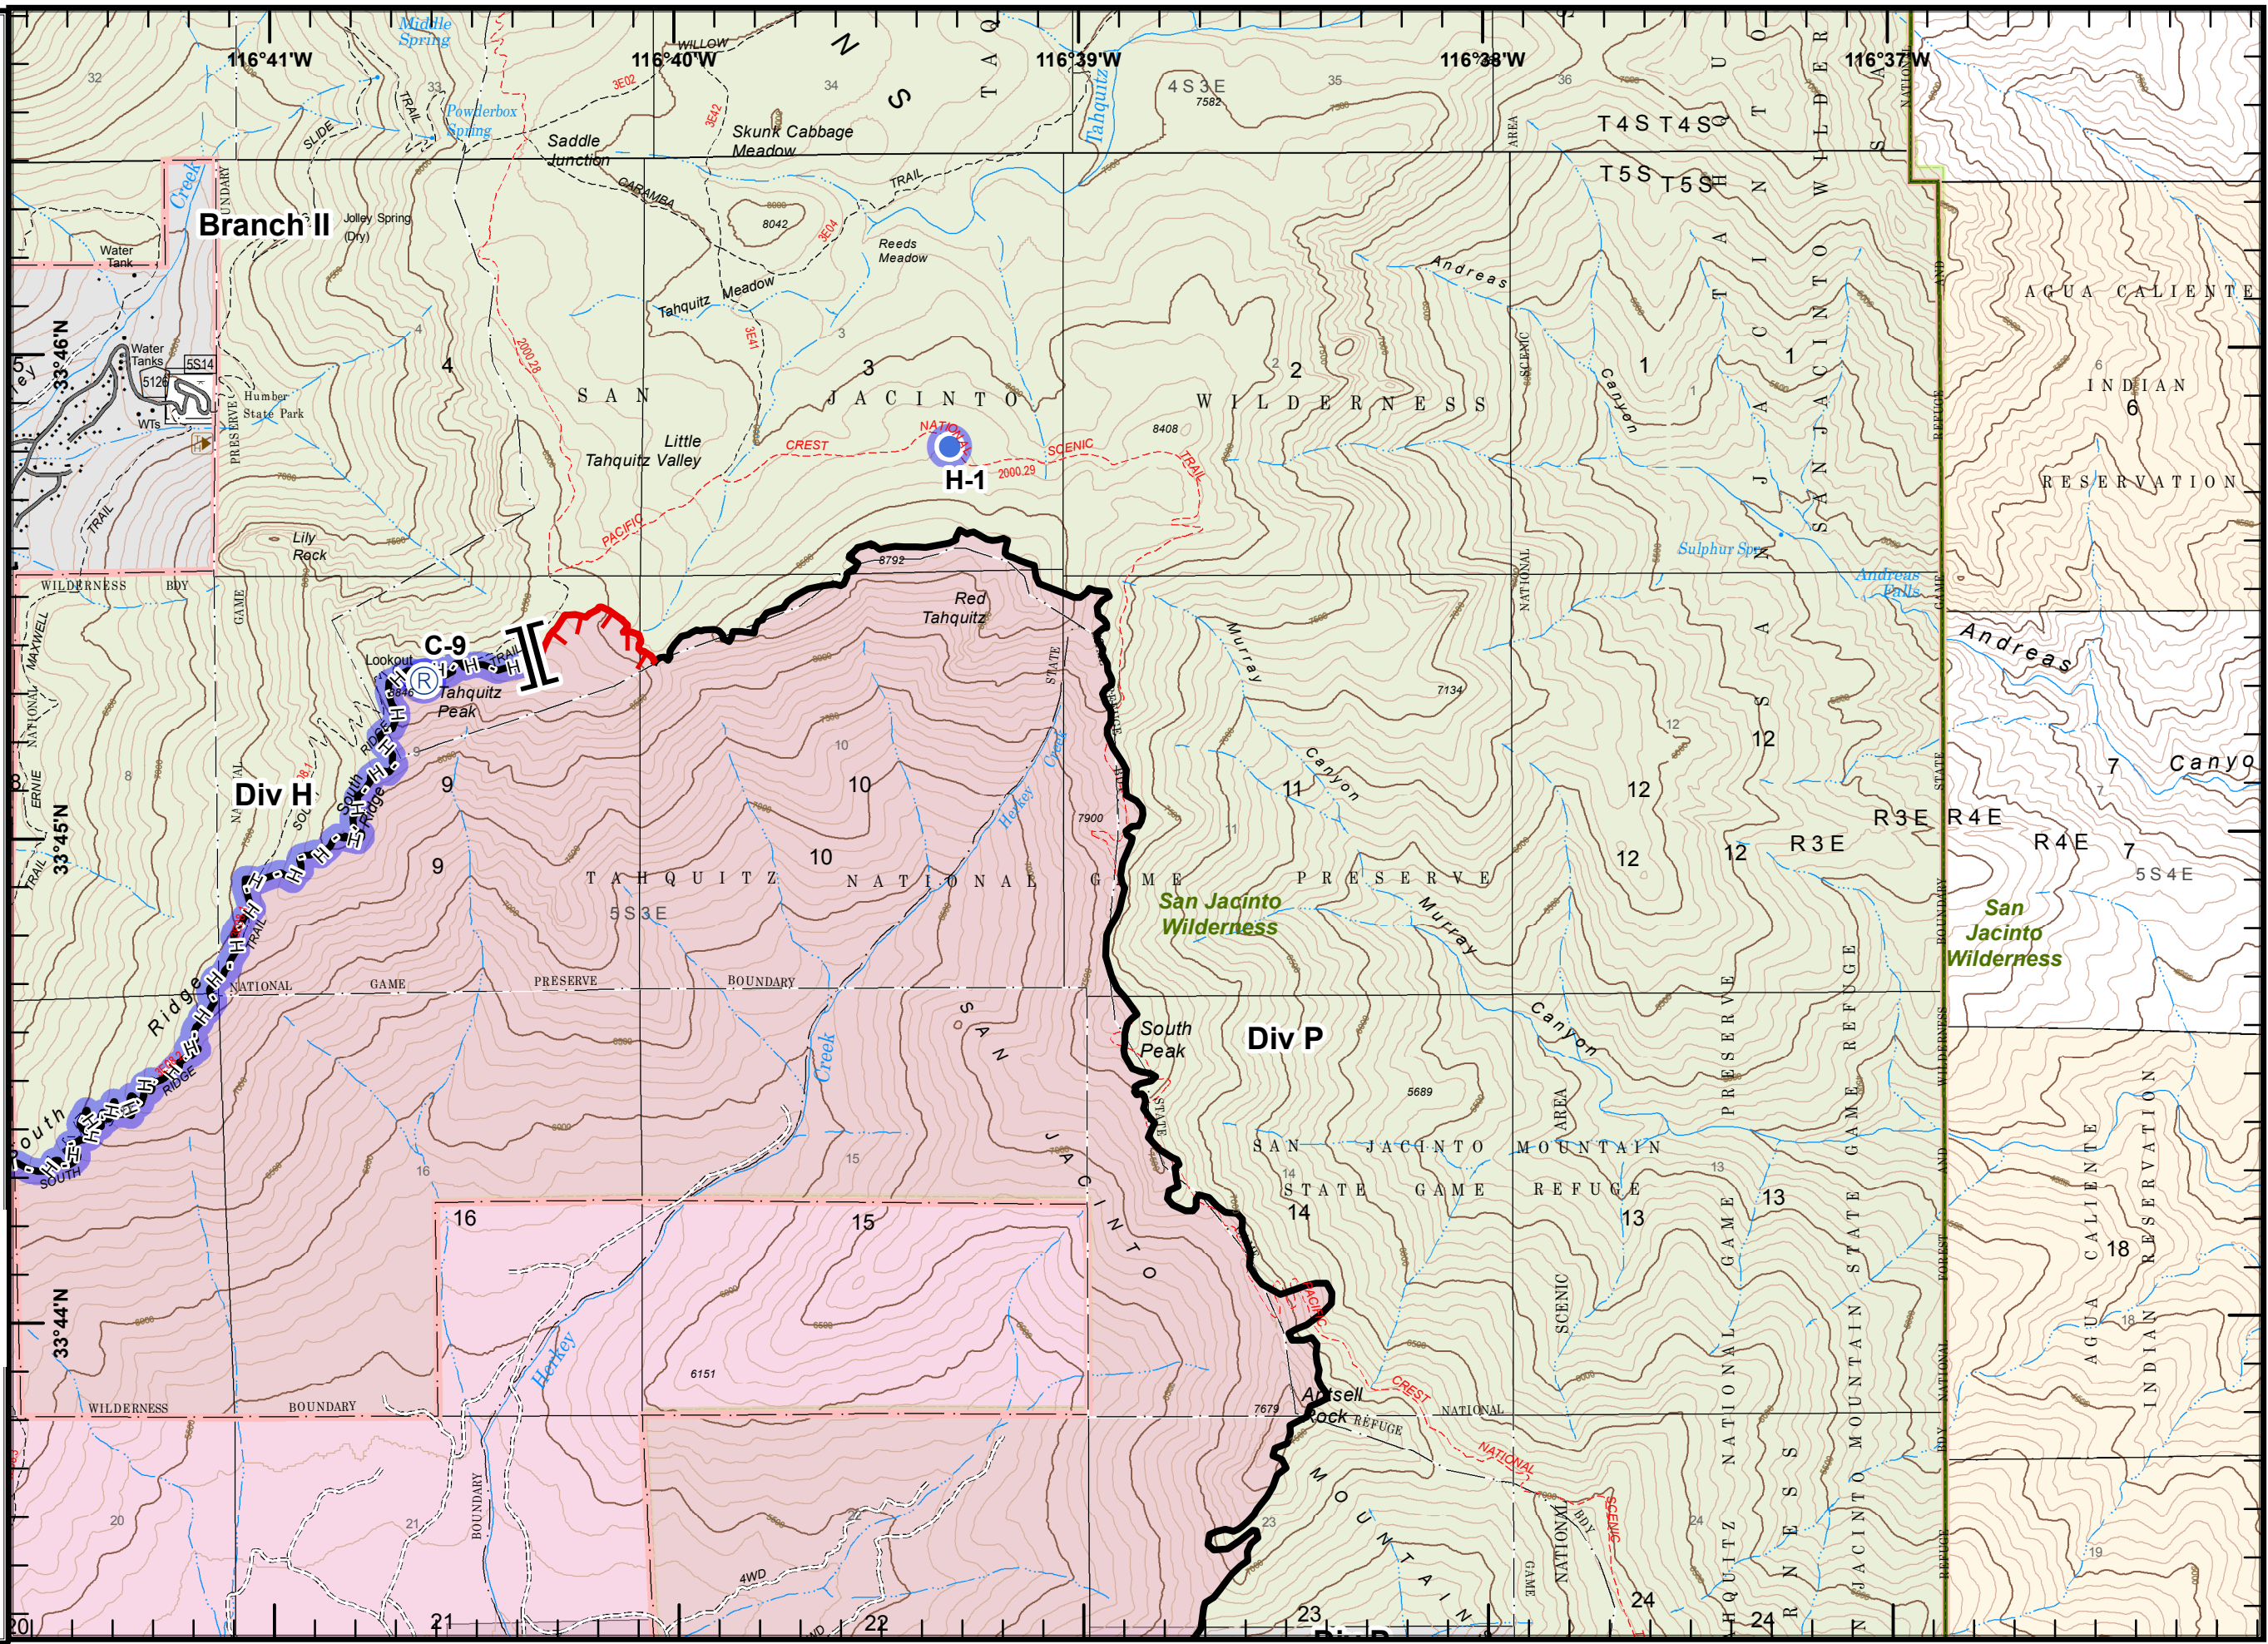

Tile Location

1	2	3
4	5	6
8	9	10
12	13	14

Cranston Fire
CA-BDF-0011390
8/1/2018
Day
NAD83
Map Page 5

- Drop Point
- ⊗ Fire Origin
- ▣ Incident Command Post
- ⌋ Division Break
- ⌋ Branch Break
- Completed Line
- ⌘ Completed Dozer Line
- Completed Hand Line
- Repair Needed
- Repair Needed
- ▭ National Forest Boundary
- Highway
- Road - Light Duty - Dirt
- Road - Light Duty - Paved
- Road - Unimproved
- Trail
- ▭ Cranston Fire Perimeter
- ▭ Tribal Land
- ▭ Non-FS Land
- ▭ Wilderness

Tile Location

1	2	3
4	5	6
8	9	10
12	13	14

Cranston Fire
CA-BDF-0011390
8/1/2018
Day
NAD83
Map Page 6

- Drop Point
- ⊗ Fire Origin
- ▣ Incident Command Post
- ⌋ Division Break
- ⌋ Branch Break
- 🔴 Uncontrolled Fire Edge
- ⌚ Completed Line
- ⌚ Completed Hand Line
- Repair Needed
- Repair Needed
- ▭ National Forest Boundary
- 🛣 Road - Light Duty - Paved
- 🛣 Road - Unimproved
- 🛤 Trail
- 🛤 Trail - Nat Rec/Scenic/Historic
- 🔴 Cranston Fire Perimeter
- 🟡 Tribal Land
- ⬜ Non-FS Land
- 🟢 Wilderness

Tile Location

1	2	3
4	5	6
8	9	10
12	13	14

Cranston Fire
CA-BDF-0011390
8/1/2018
Day
NAD83
Map Page 7

- Drop Point
- ⊗ Fire Origin
- ▣ Incident Command Post
- ⌘ Division Break
- ⌘ Branch Break
- Highway
- Road - Light Duty - Unspecified Composition
- Road - Unimproved
- Trail
- ▨ Tribal Land