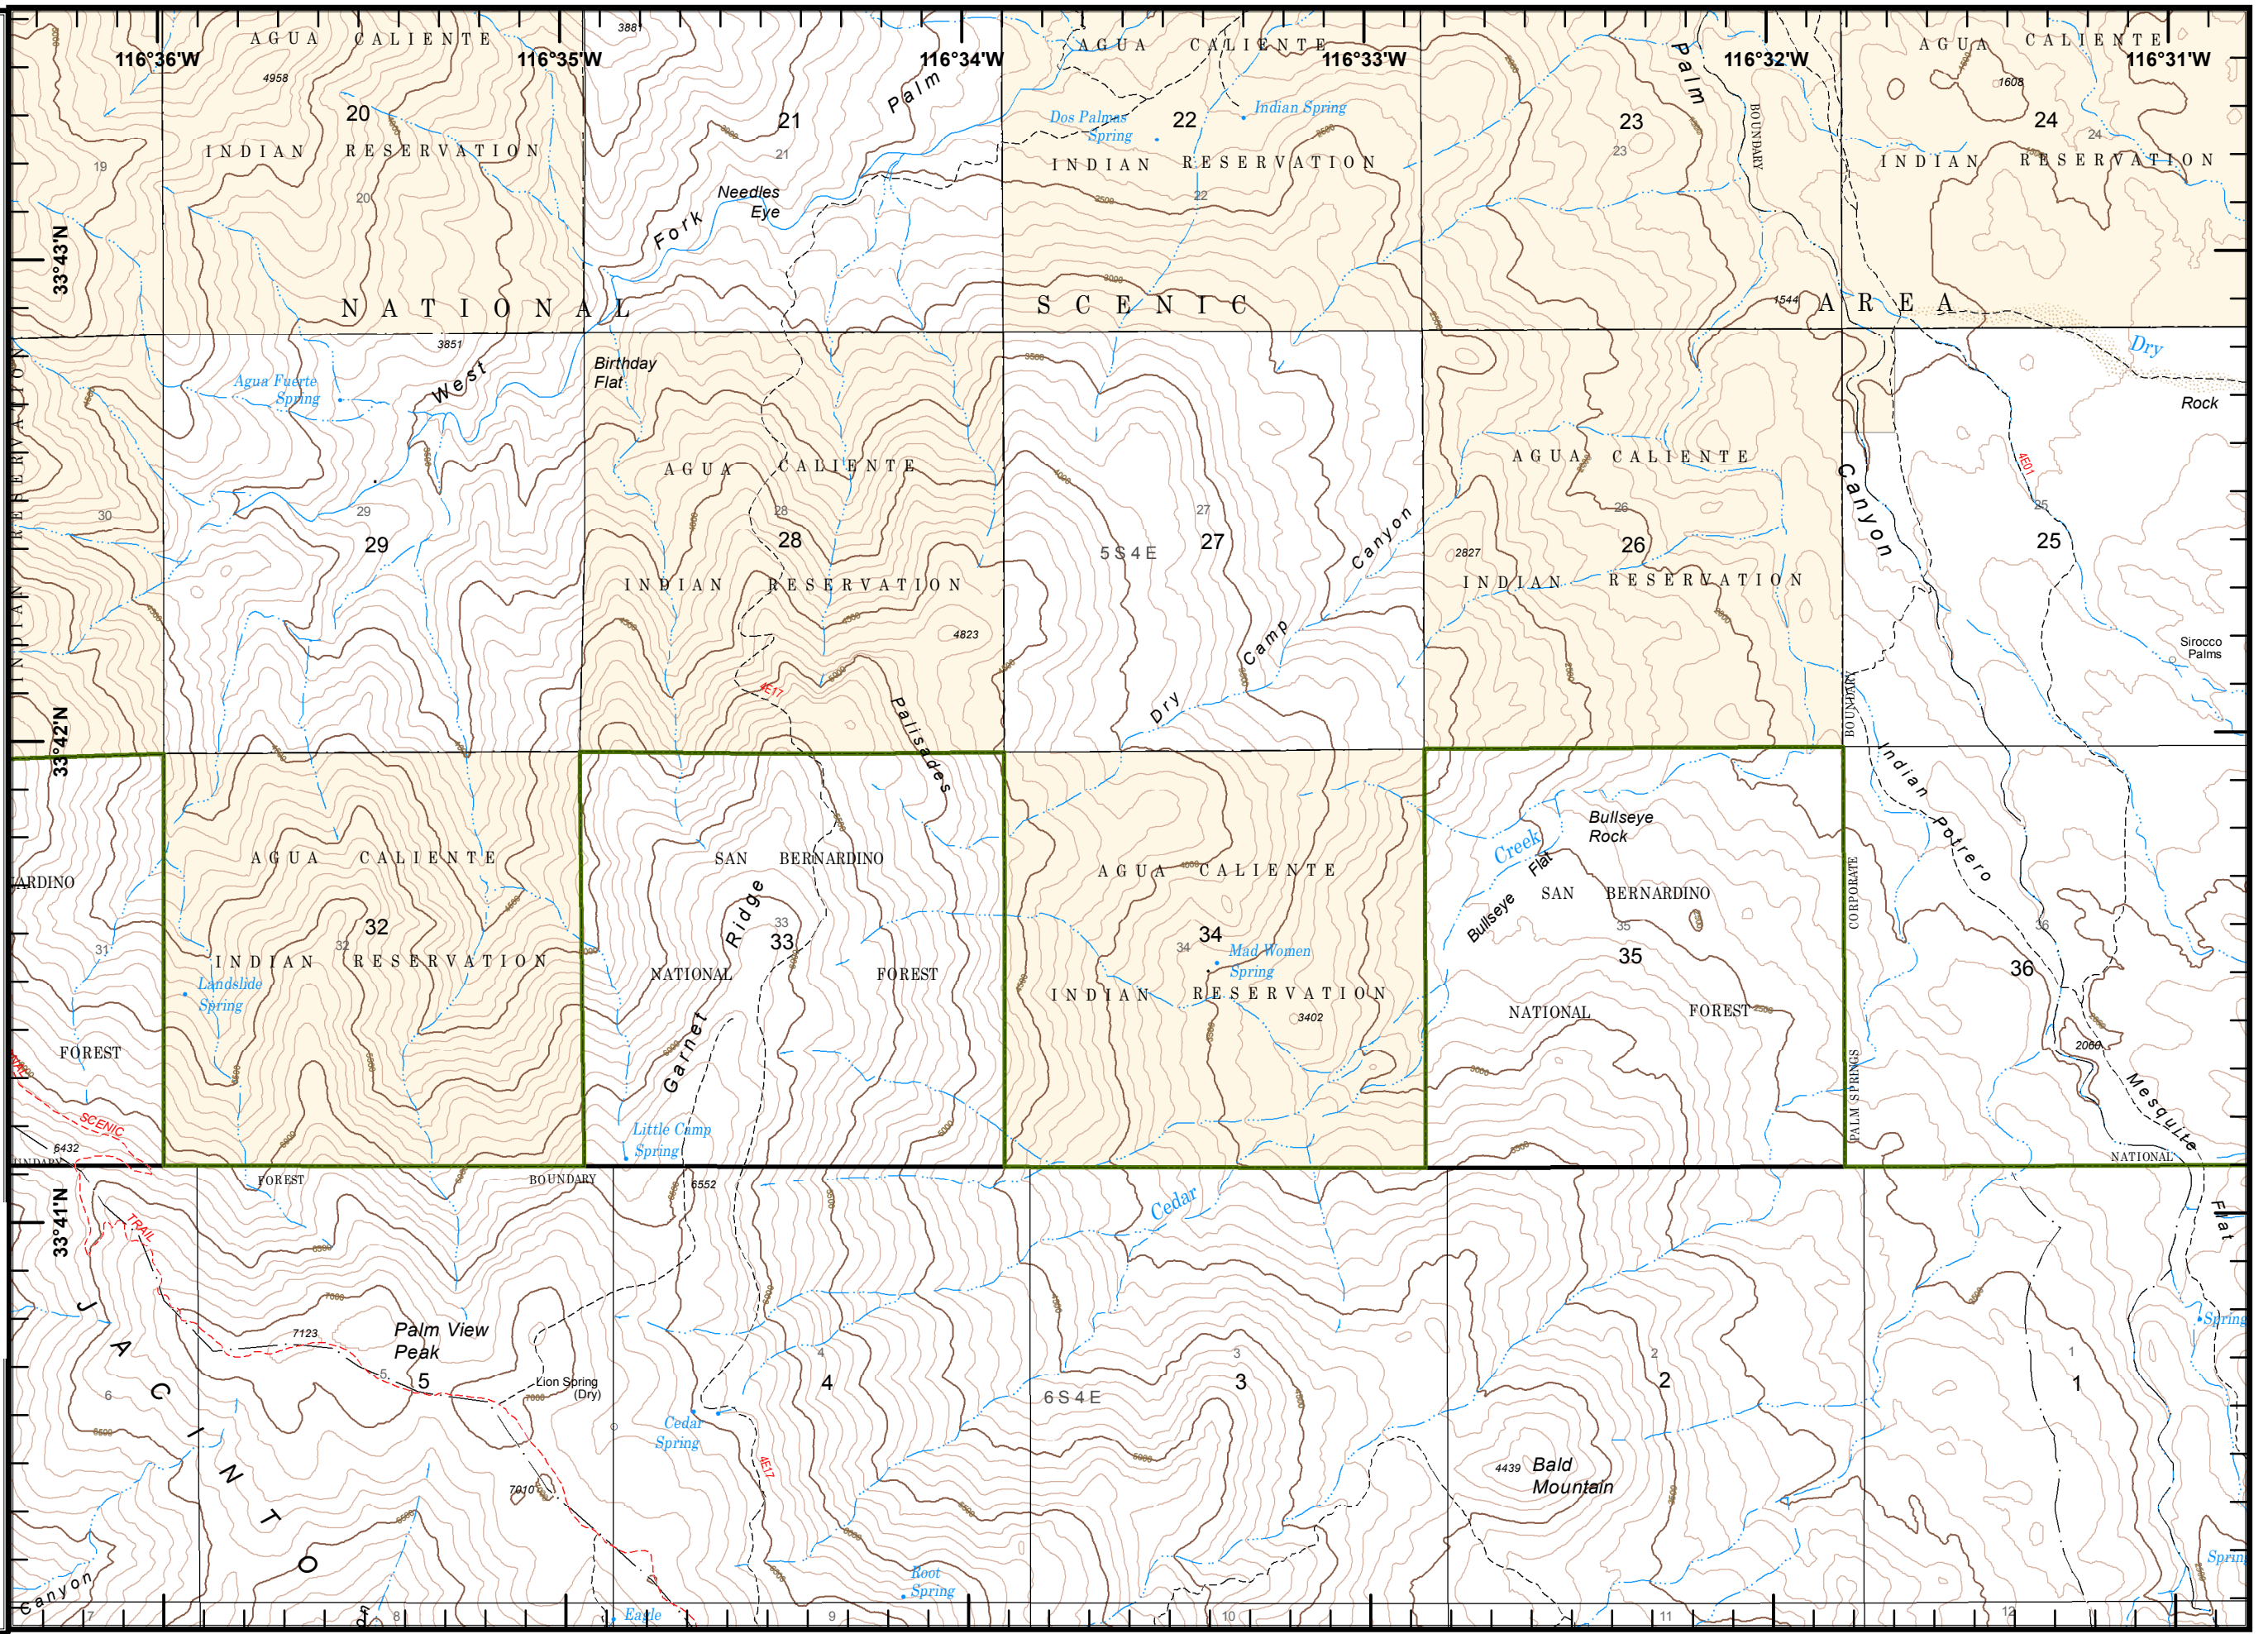

Cranston Fire
CA-BDF-0011390
8/1/2018
Day
NAD83
Map Page 11

- Drop Point
- ⊗ Fire Origin
- ▣ Incident Command Post
- ⌘ Division Break
- ⌘ Branch Break
- ▭ National Forest Boundary
- ⋯ Trail
- ⋯ Trail - Nat Rec/Scenic/Historic
- ▭ Tribal Land

Tile Location

1	2	3
4	5	6
8	9	10
12	13	14