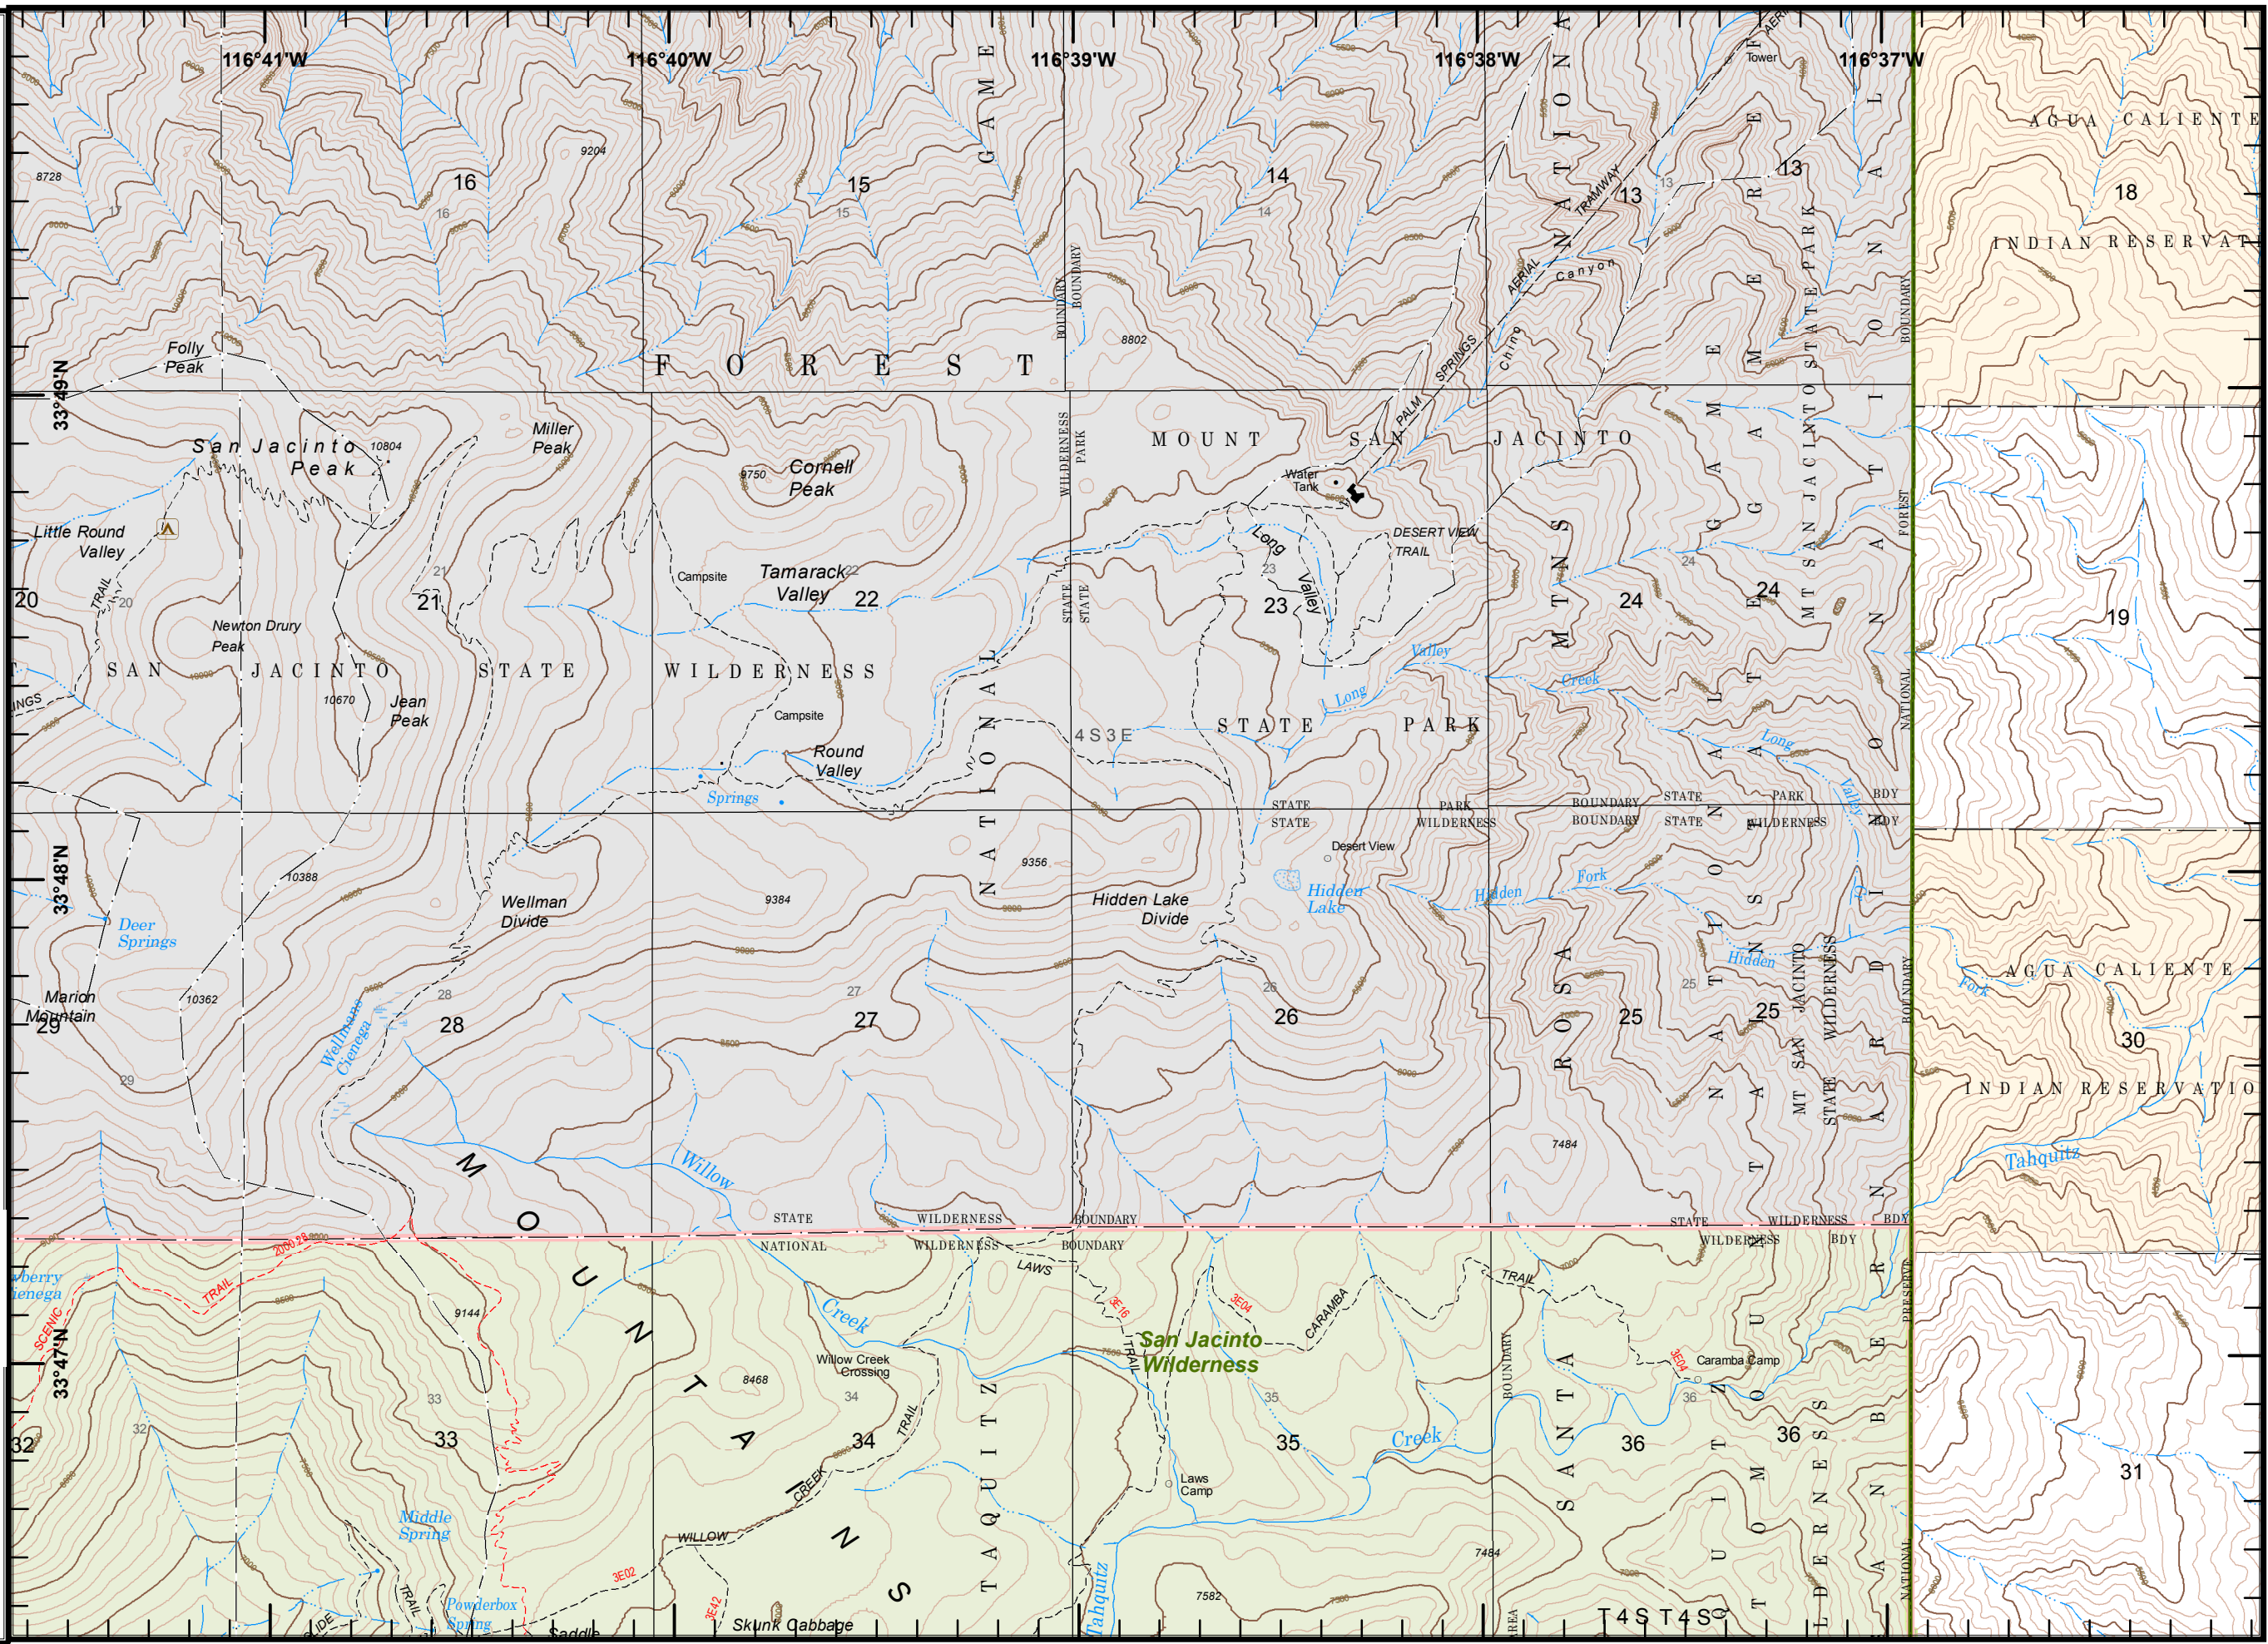

Cranston Fire
CA-BDF-0011390
8/1/2018
Day
NAD83
Map Page 3

- Drop Point
- ⊗ Fire Origin
- ▣ Incident Command Post
- ⌘ Division Break
- ⌘ Branch Break
- ▭ National Forest Boundary
- ⋯ Trail
- ⋯ Trail - Nat Rec/Scenic/Historic
- ▭ Tribal Land
- ▭ Non-FS Land
- ▭ Wilderness

Tile Location

1	2	3	4
4	5	6	7
8	9	10	11
12	13	14	15