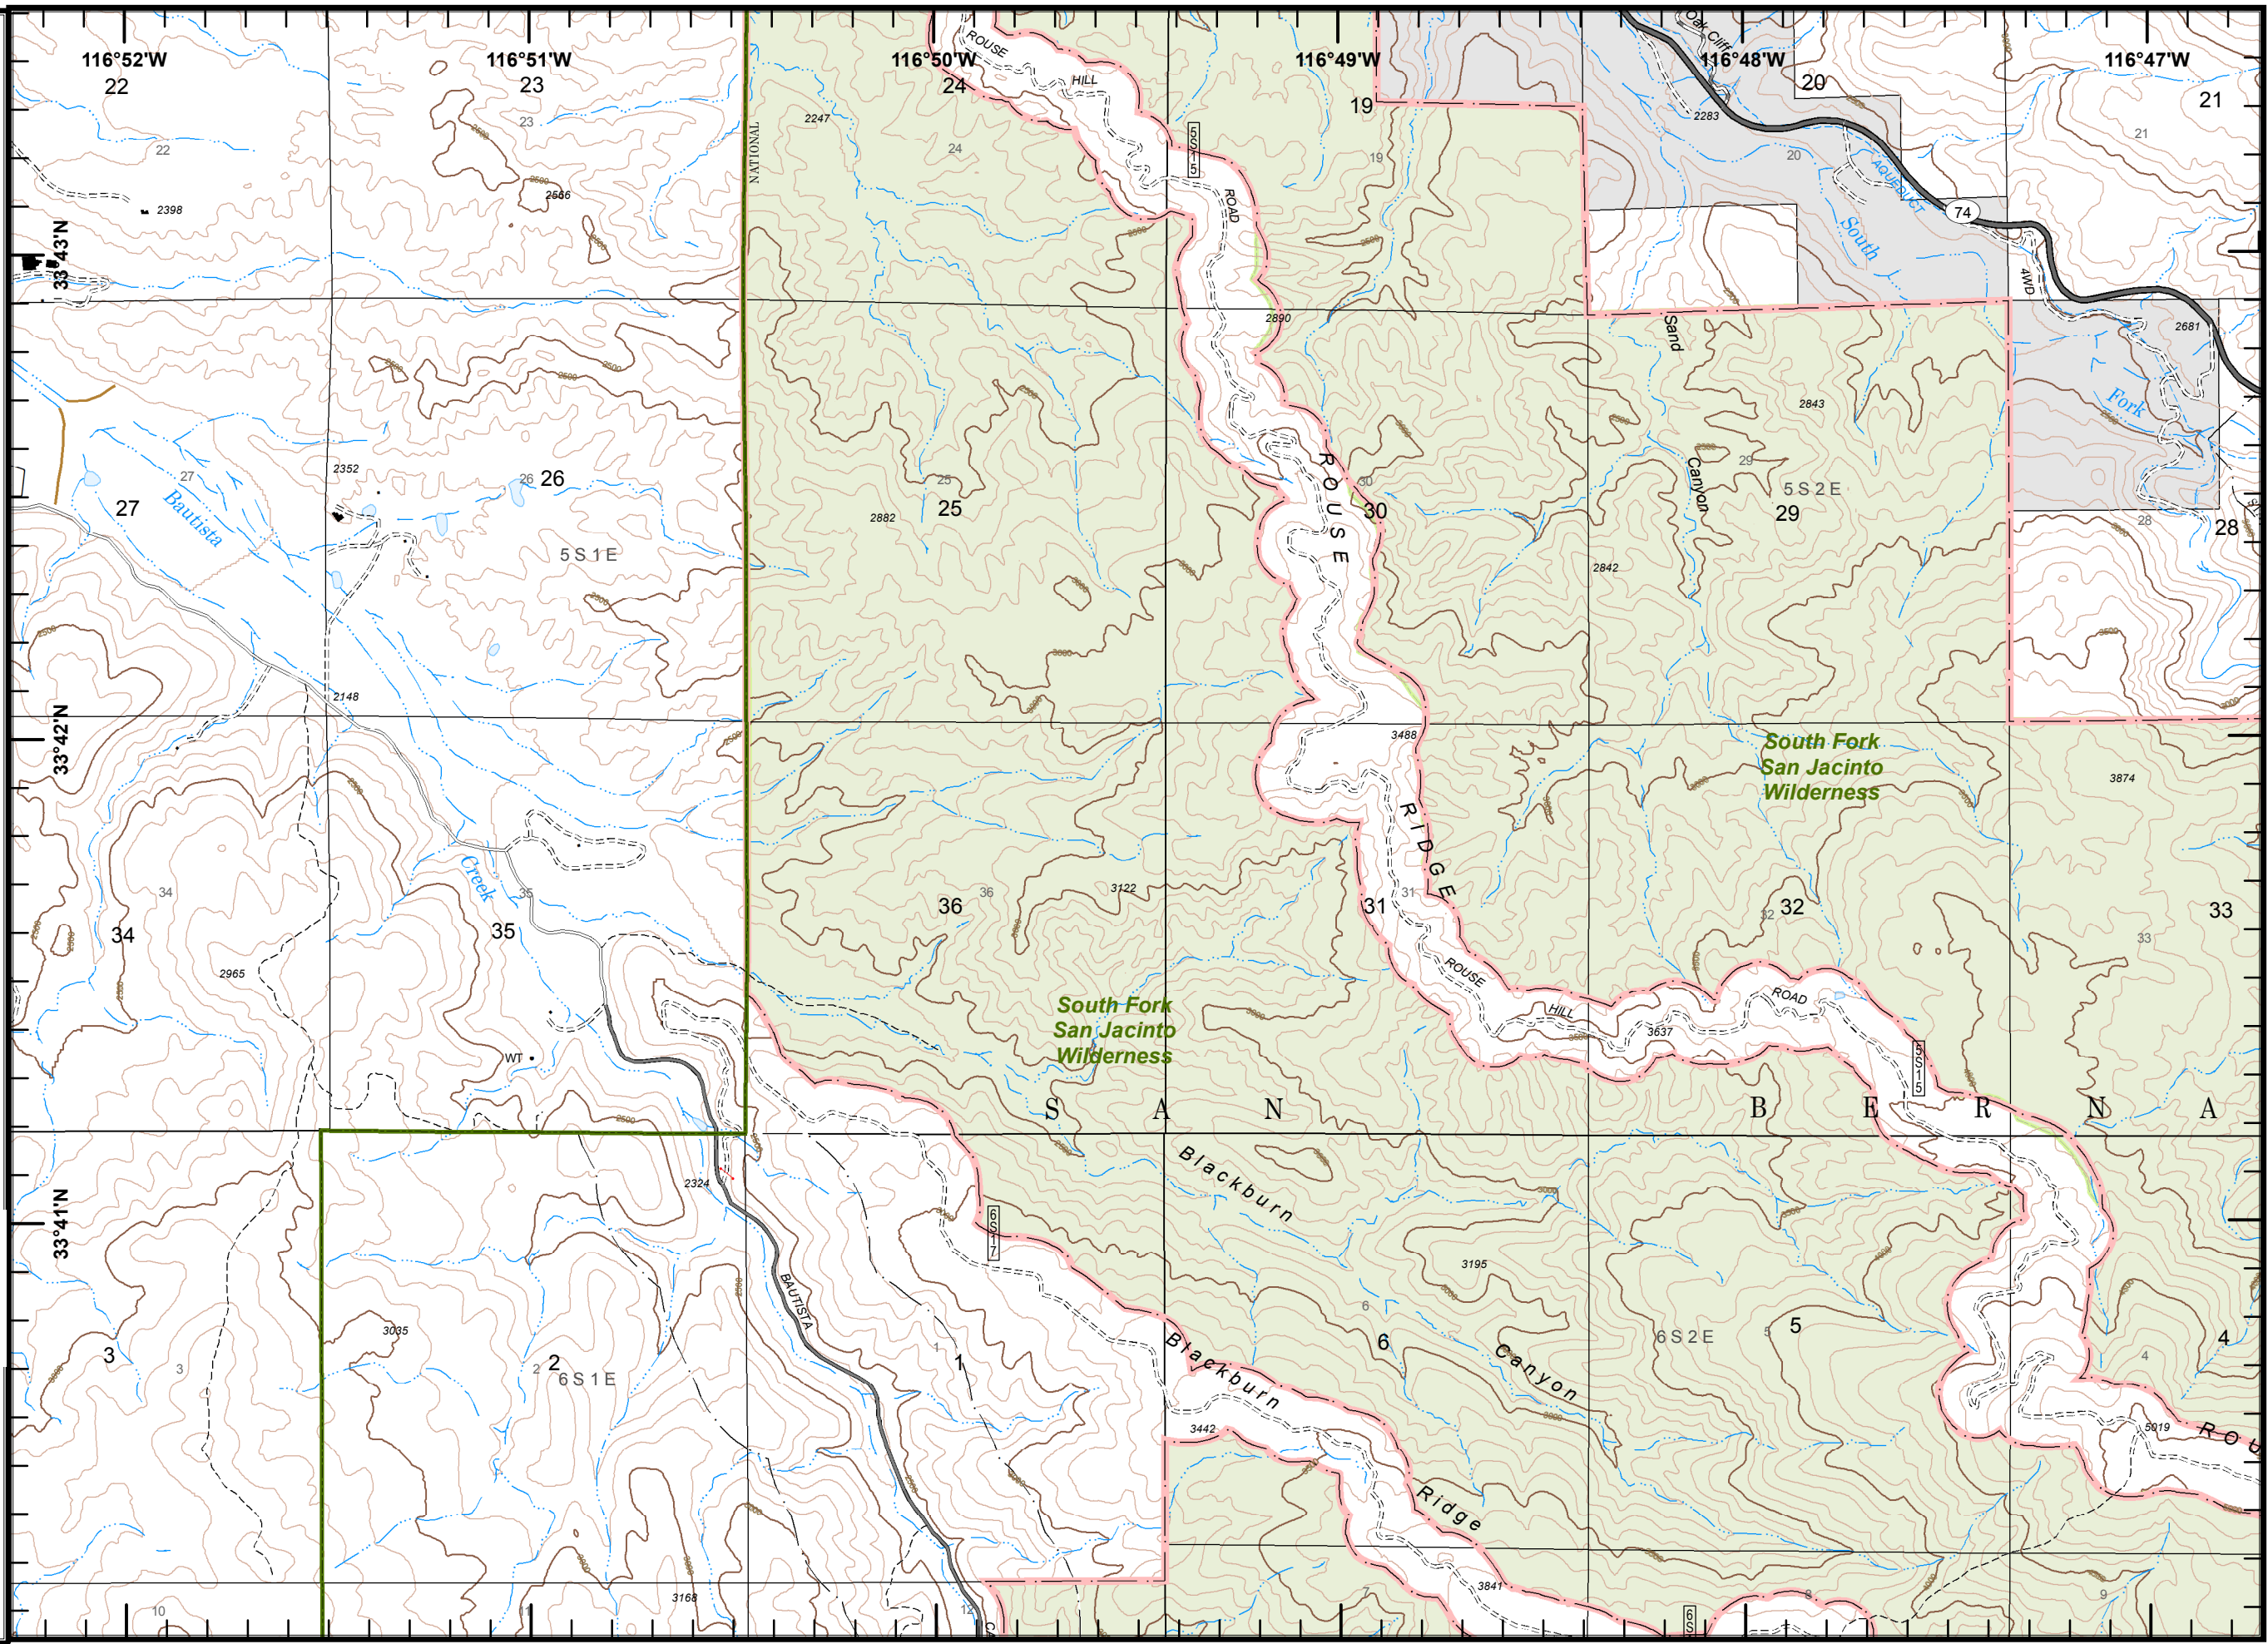

Cranston Fire
CA-BDF-0011390
8/1/2018
Day
NAD83
Map Page 8

- Drop Point
- ⊗ Fire Origin
- ▣ Incident Command Post
- ⌋ Division Break
- ⌈ Branch Break
- ▭ National Forest Boundary
- ⚡ Highway
- ⚡ Road - Light Duty - Dirt
- ⚡ Road - Light Duty - Paved
- ⚡ Road - Light Duty - Unspecified Composition
- ⚡ Road - Unimproved
- ⚡ Trail
- ▭ Tribal Land
- ▭ Non-FS Land
- ▭ Wilderness

Tile Location

1	2	3	
4	5	6	7
8	9	10	11
12	13	14	15