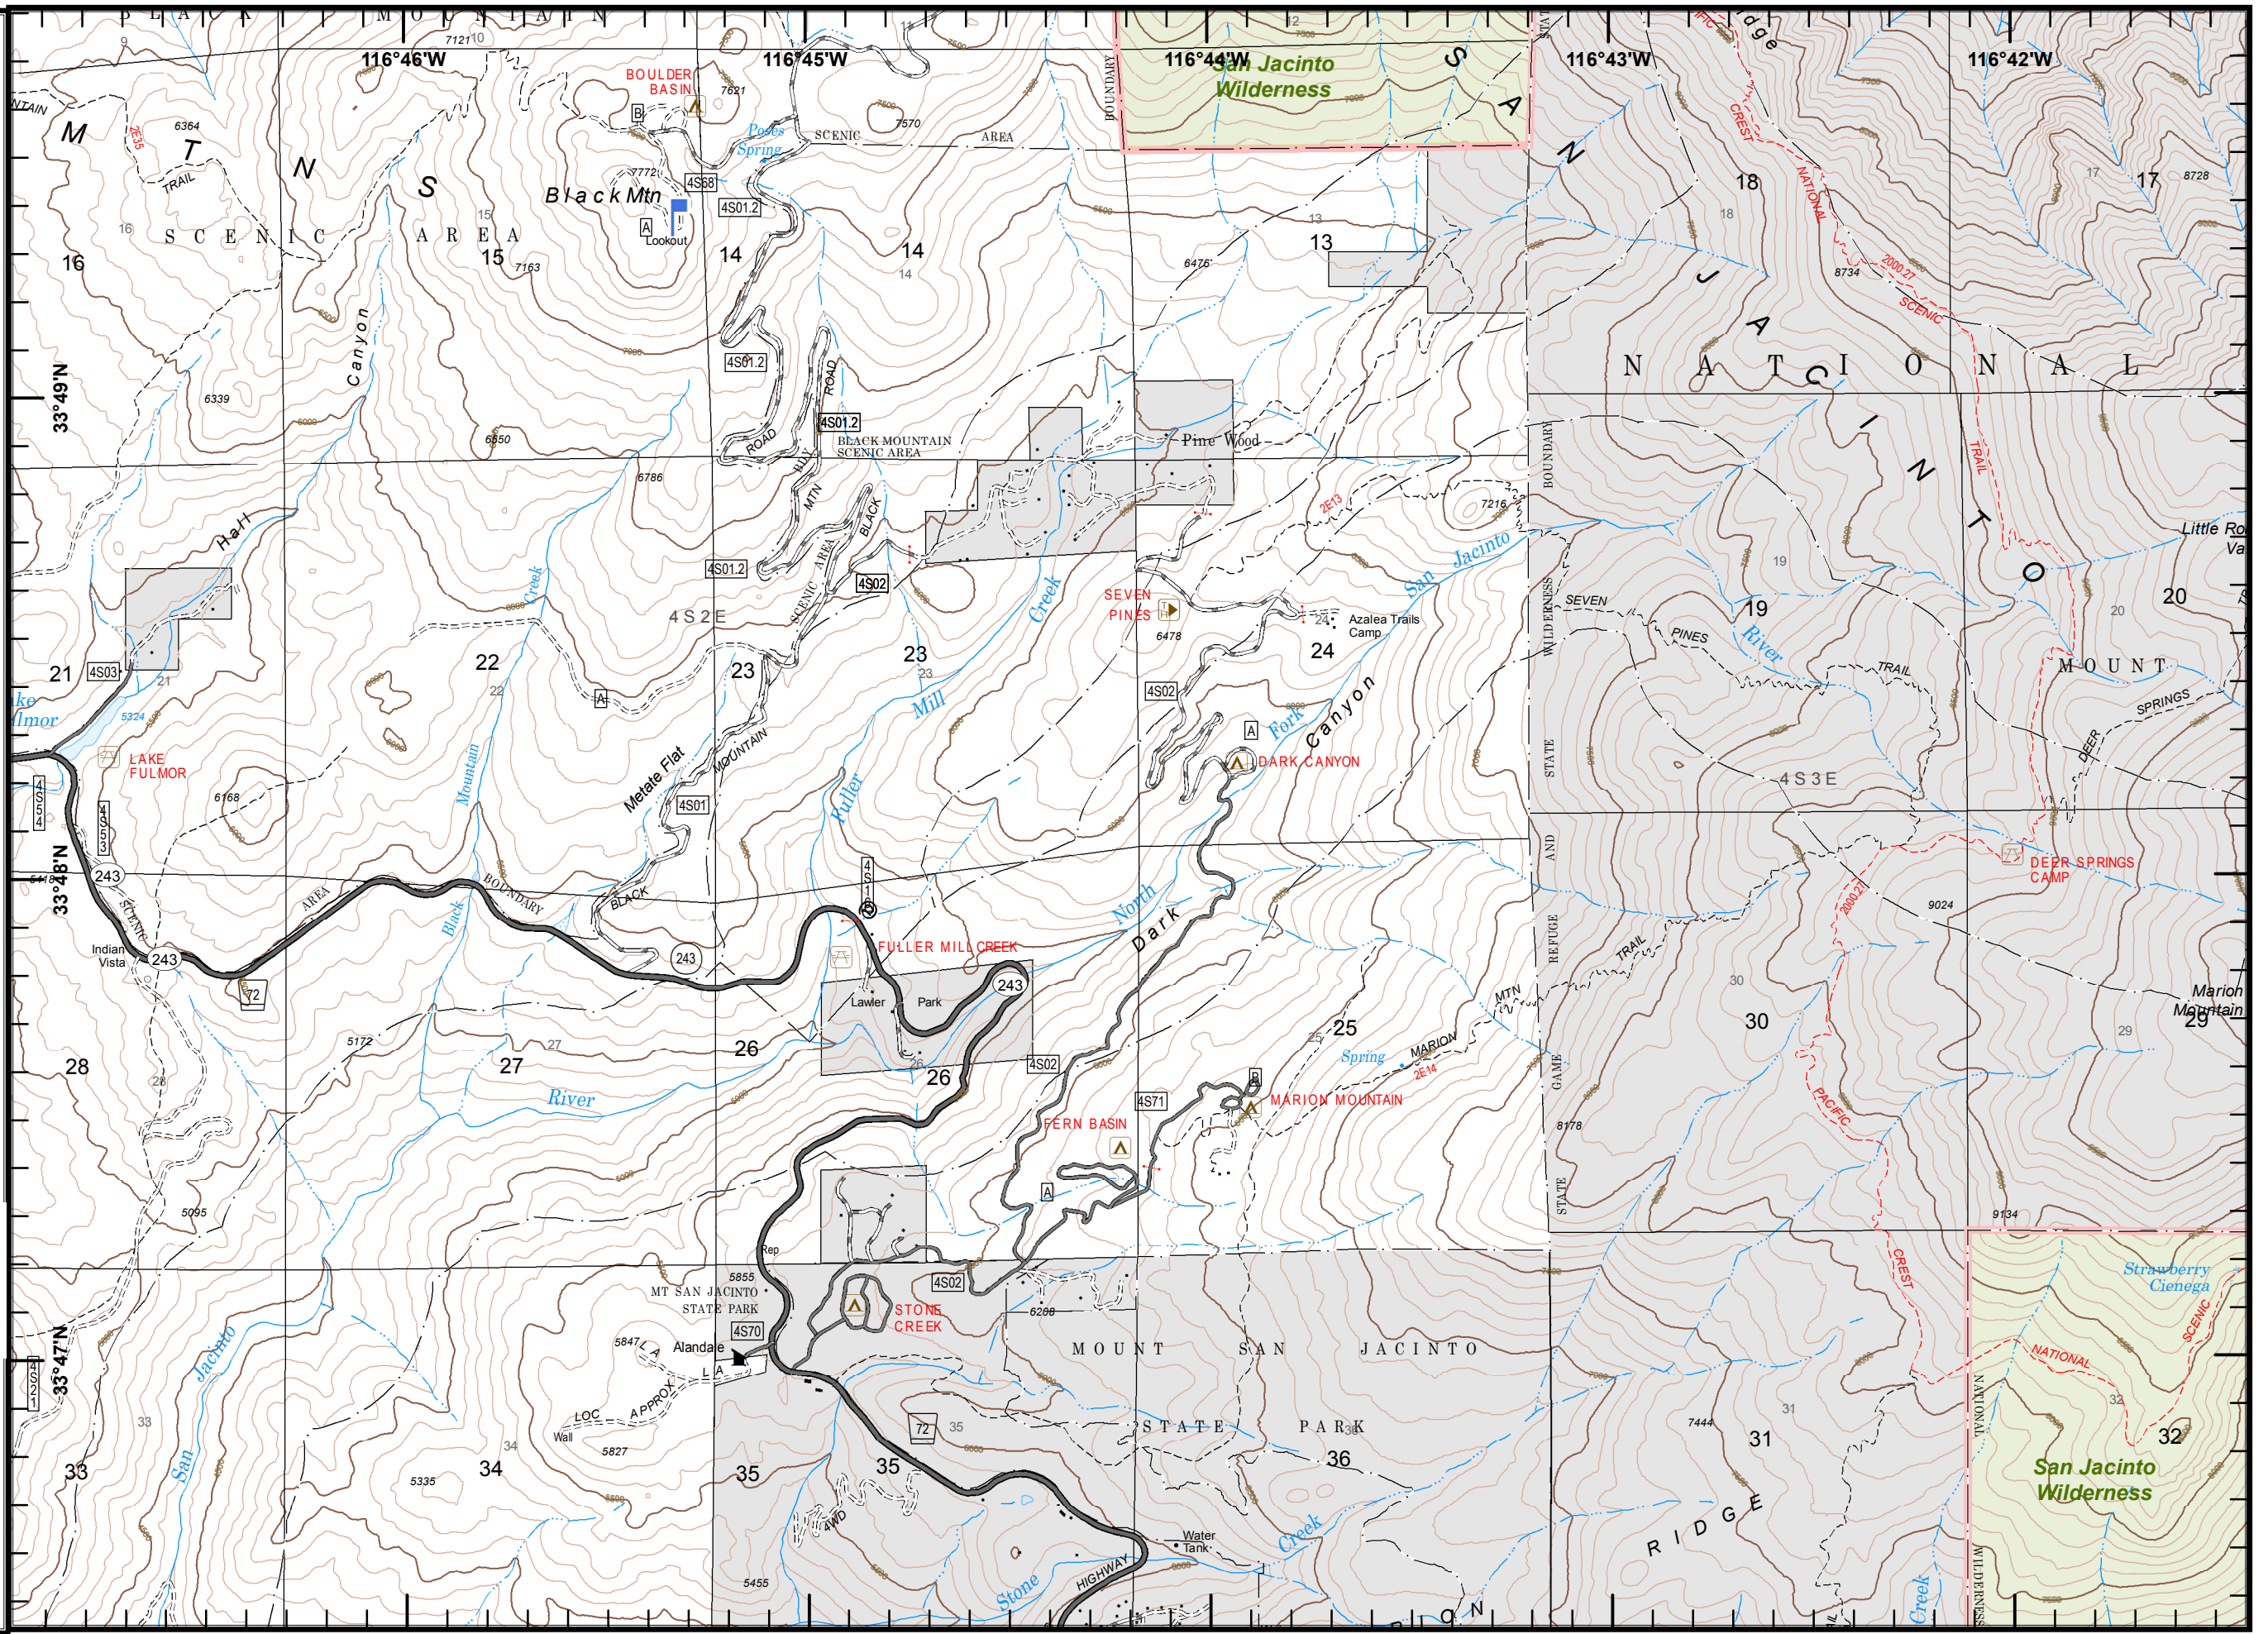

Cranston Fire
CA-BDF-0011390
8/1/2018
Day
NAD83
IAP Index

- Dip Site
- Drop Point
- Fire Origin
- Helispot
- Incident Command Post
- Division Break
- Branch Break
- Uncontrolled Fire Edge
- Completed Line
- Completed Dozer Line
- Completed Hand Line
- Road as Completed Line
- Repair Needed
- Repair Needed
- Completed - Inspected
- Cranston Fire Perimeter
- National Forest Boundary
- Wilderness Boundary

MRH
 7/31/2018
 2229 Hours

Palm Springs

Cranston Fire
CA-BDF-0011390
8/1/2018
Day
NAD83
Map Page 1

- Drop Point
- ⊗ Fire Origin
- ▣ Incident Command Post
- ⌵ Division Break
- ⌵ Branch Break
- ▭ National Forest Boundary
- ⤵ Highway
- ⤵ Road - Light Duty - Paved
- ⤵ Road - Light Duty - Unspecified Composition
- ⤵ Road - Unimproved
- ⤵ Trail
- ▭ Tribal Land
- ▭ Non-FS Land

Tile Location

1	2	3
4	5	6
8	9	10
12	13	14

Cranston Fire
CA-BDF-0011390
8/1/2018
Day
NAD83
Map Page 2

- Drop Point
- ⊗ Fire Origin
- ▣ Incident Command Post
- ⌋ Division Break
- ⌋ Branch Break
- ▭ National Forest Boundary
- Highway
- Road - Light Duty - Dirt
- Road - Light Duty - Paved
- Road - Unimproved
- Trail
- Trail - Nat Rec/Scenic/Historic
- ▭ Tribal Land
- ▭ Non-FS Land
- ▭ Wilderness

Tile Location

1	2	3
4	5	6
8	9	10
12	13	14

Cranston Fire
CA-BDF-0011390
8/1/2018
Day
NAD83
Map Page 3

- Drop Point
- ⊗ Fire Origin
- ▣ Incident Command Post
- ⌘ Division Break
- ⌘ Branch Break
- ▭ National Forest Boundary
- ⋯ Trail
- ⋯ Trail - Nat Rec/Scenic/Historic
- ▭ Tribal Land
- ▭ Non-FS Land
- ▭ Wilderness