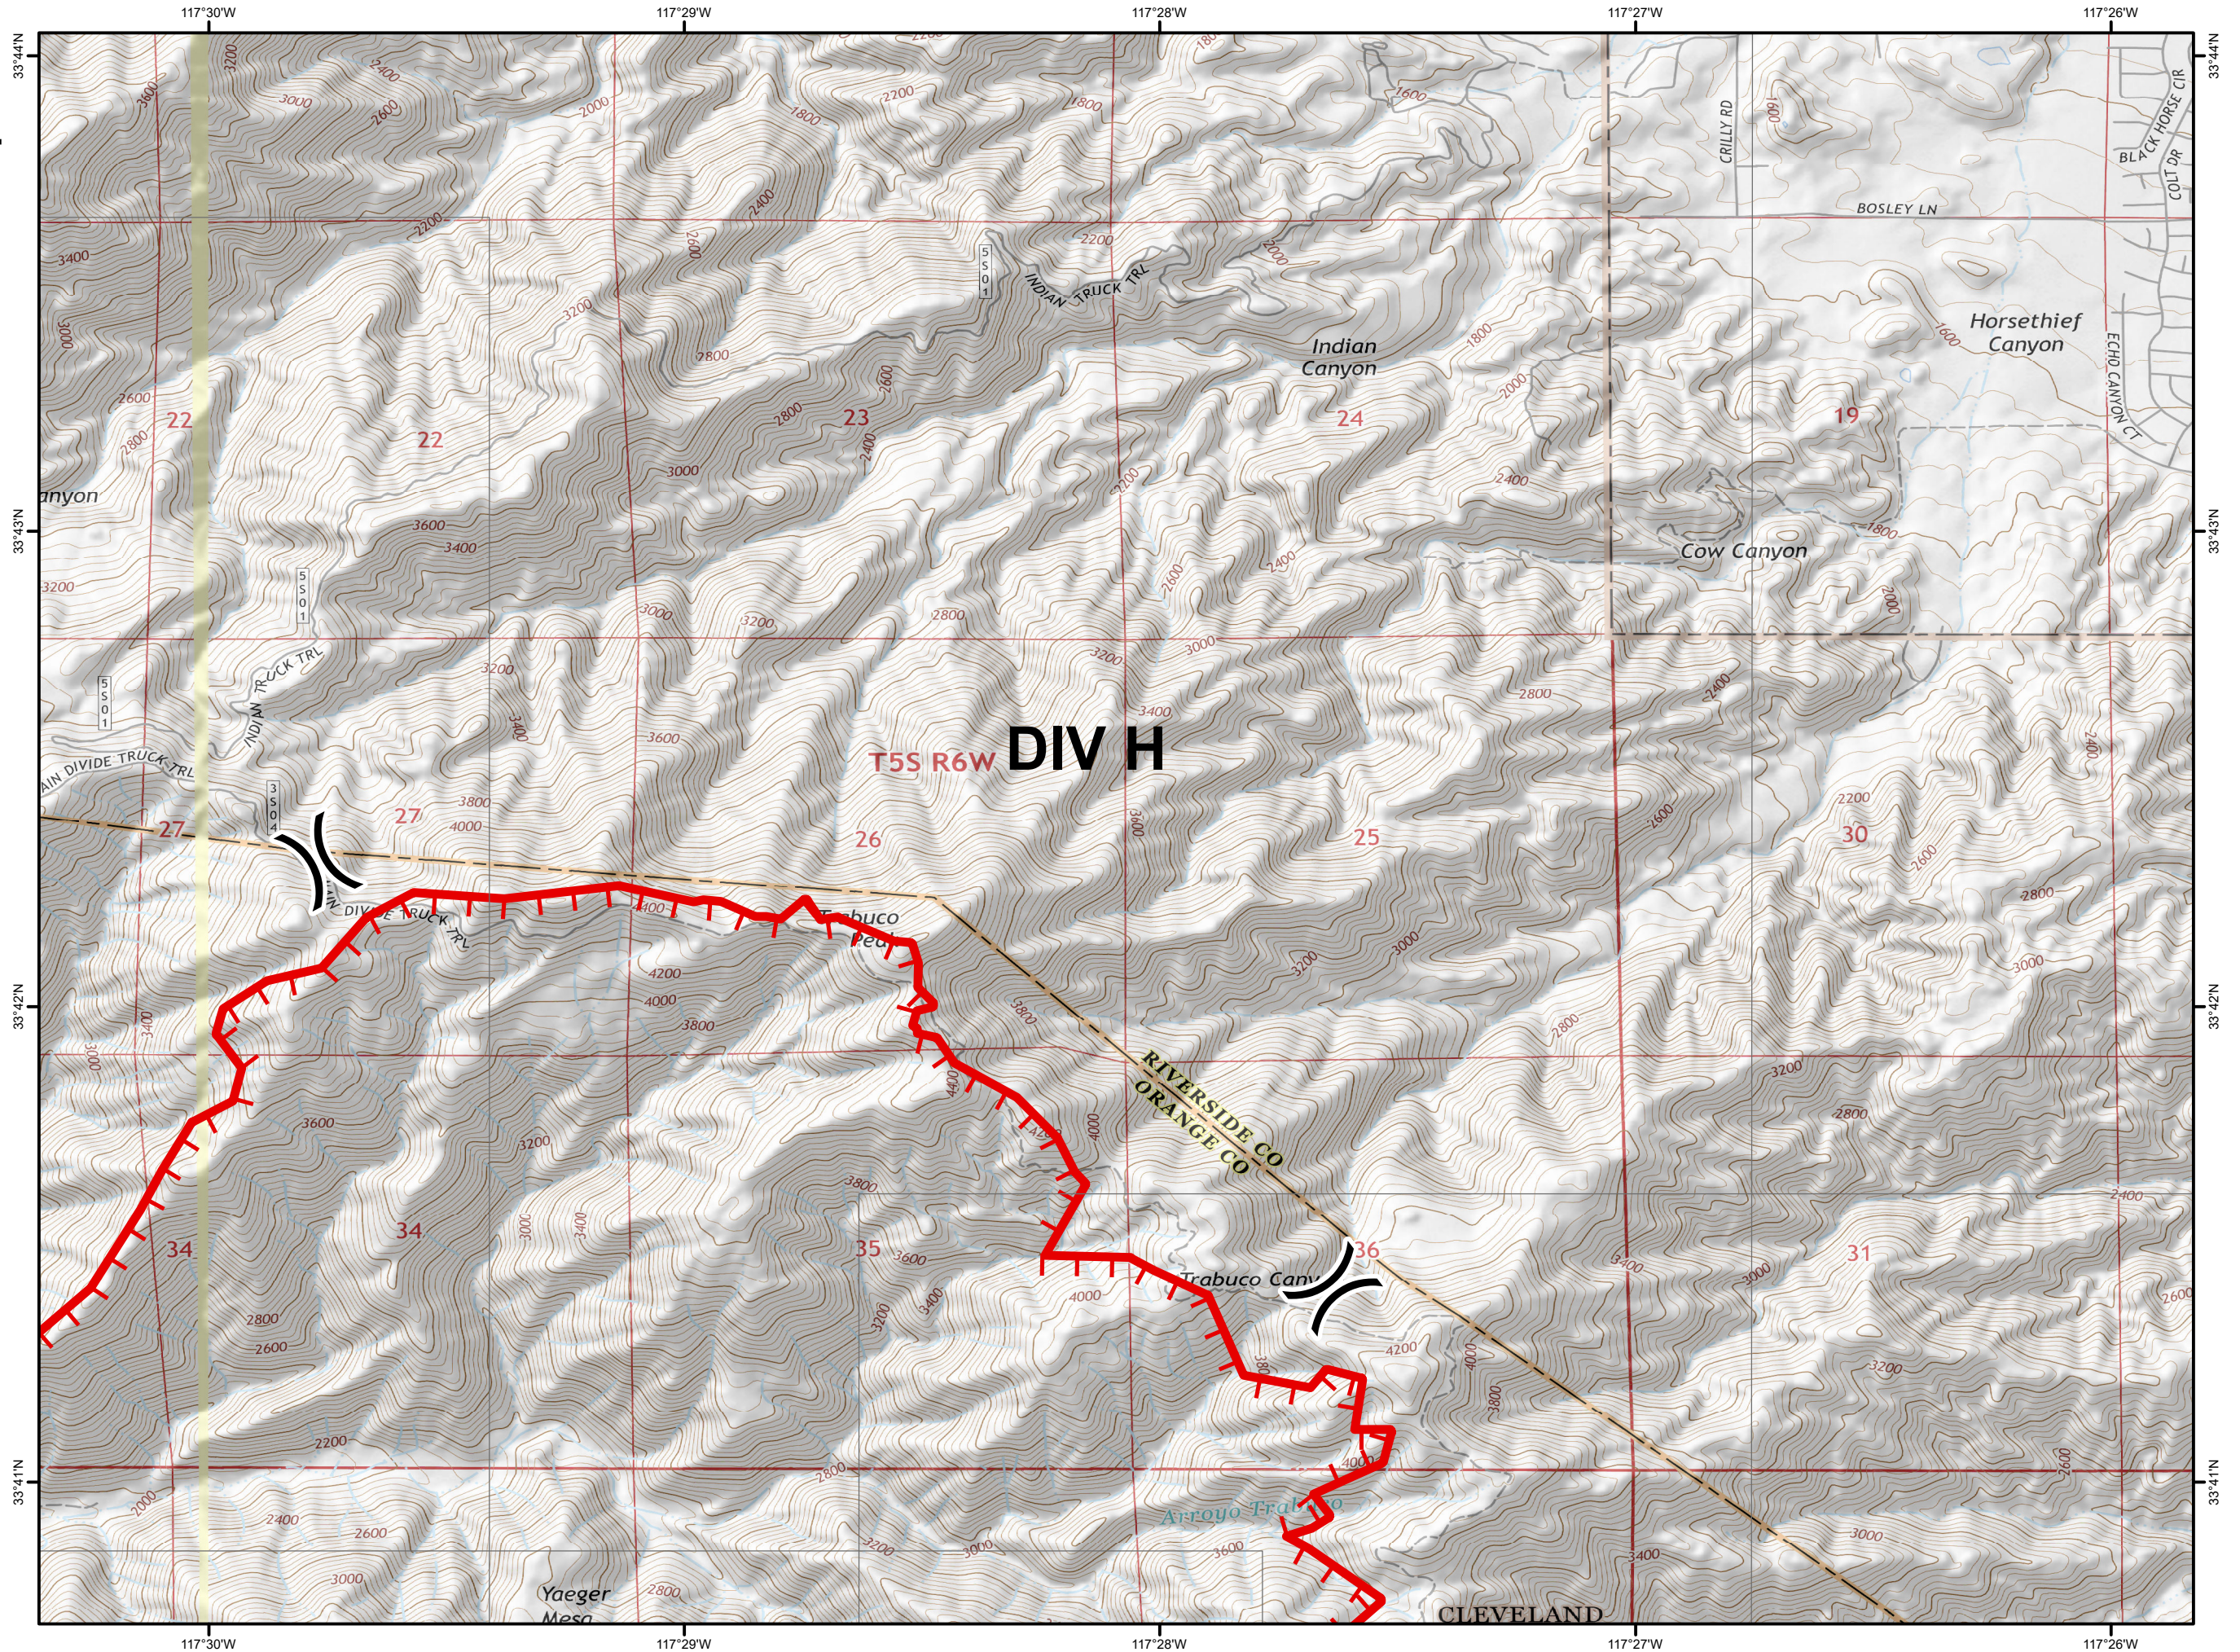

Holy Fire CA-CNF-002664

IAP Tile 2

August 7th, 2018

- Fire Origin
- Division Break
- Uncontrolled Fire Edge

Holy Fire CA-CNF-002664

IAP Tile 4

August 7th, 2018

- Fire Origin
- Division Break
- Uncontrolled Fire Edge

Holy Fire CA-CNF-002664

IAP Tile 1

August 7th, 2018

- Fire Origin
- Division Break
- Uncontrolled Fire Edge

Holy Fire CA-CNF-002664

IAP Tile 3

August 7th, 2018

- Fire Origin
- Division Break
- Uncontrolled Fire Edge

Holy Fire CA-CNF-002664

IAP Tile 5

August 7th, 2018

- Fire Origin
- Division Break
- Uncontrolled Fire Edge

Holy Fire CA-CNF-002664

IAP Tile 6

August 7th, 2018

- Fire Origin
- Division Break
- Uncontrolled Fire Edge