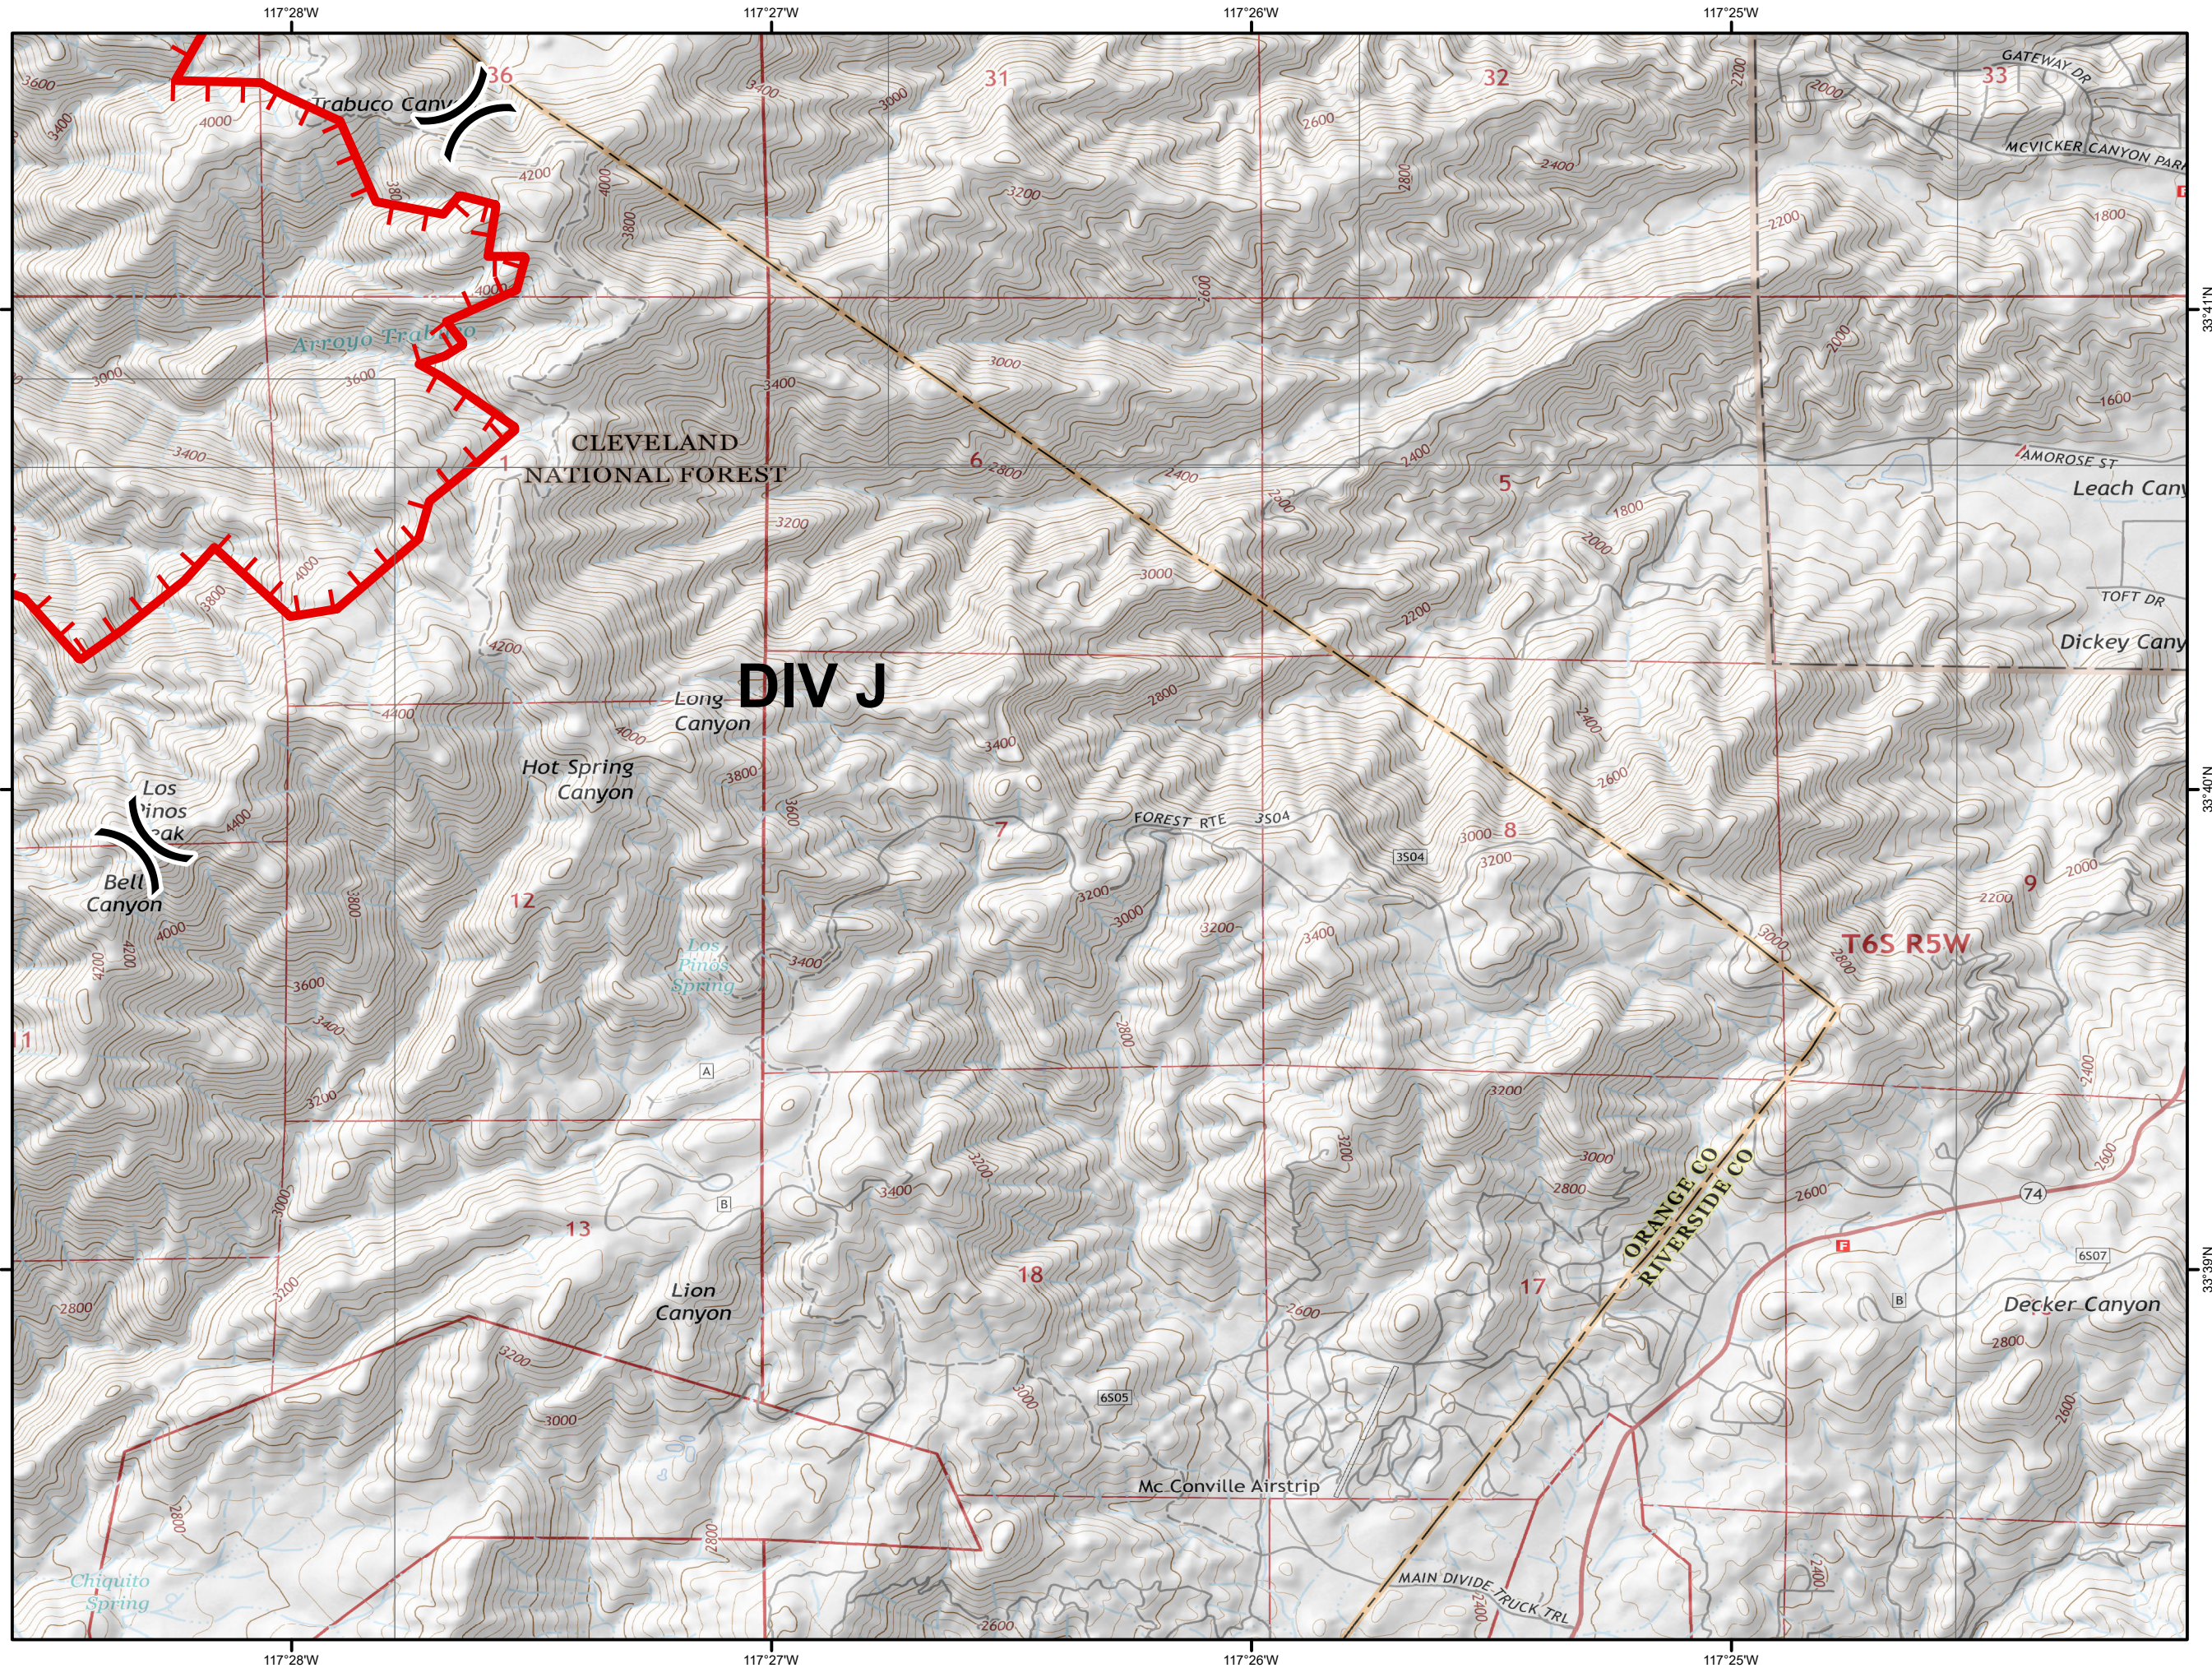

Holy Fire CA-CNF-002664

IAP Tile 2

August 7th, 2018

- Fire Origin
- Division Break
- Uncontrolled Fire Edge

Holy Fire CA-CNF-002664

IAP Tile 4

August 7th, 2018

- Fire Origin
- Division Break
- Uncontrolled Fire Edge

Holy Fire CA-CNF-002664

IAP Tile 1

August 7th, 2018

- Fire Origin
- Division Break
- Uncontrolled Fire Edge

Holy Fire CA-CNF-002664

IAP Tile 3

August 7th, 2018

- Fire Origin
- Division Break
- Uncontrolled Fire Edge

Holy Fire CA-CNF-002664

IAP Tile 5

August 7th, 2018

- Fire Origin
- Division Break
- Uncontrolled Fire Edge

Holy Fire CA-CNF-002664

IAP Tile 6

August 7th, 2018

- Fire Origin
- Division Break
- Uncontrolled Fire Edge