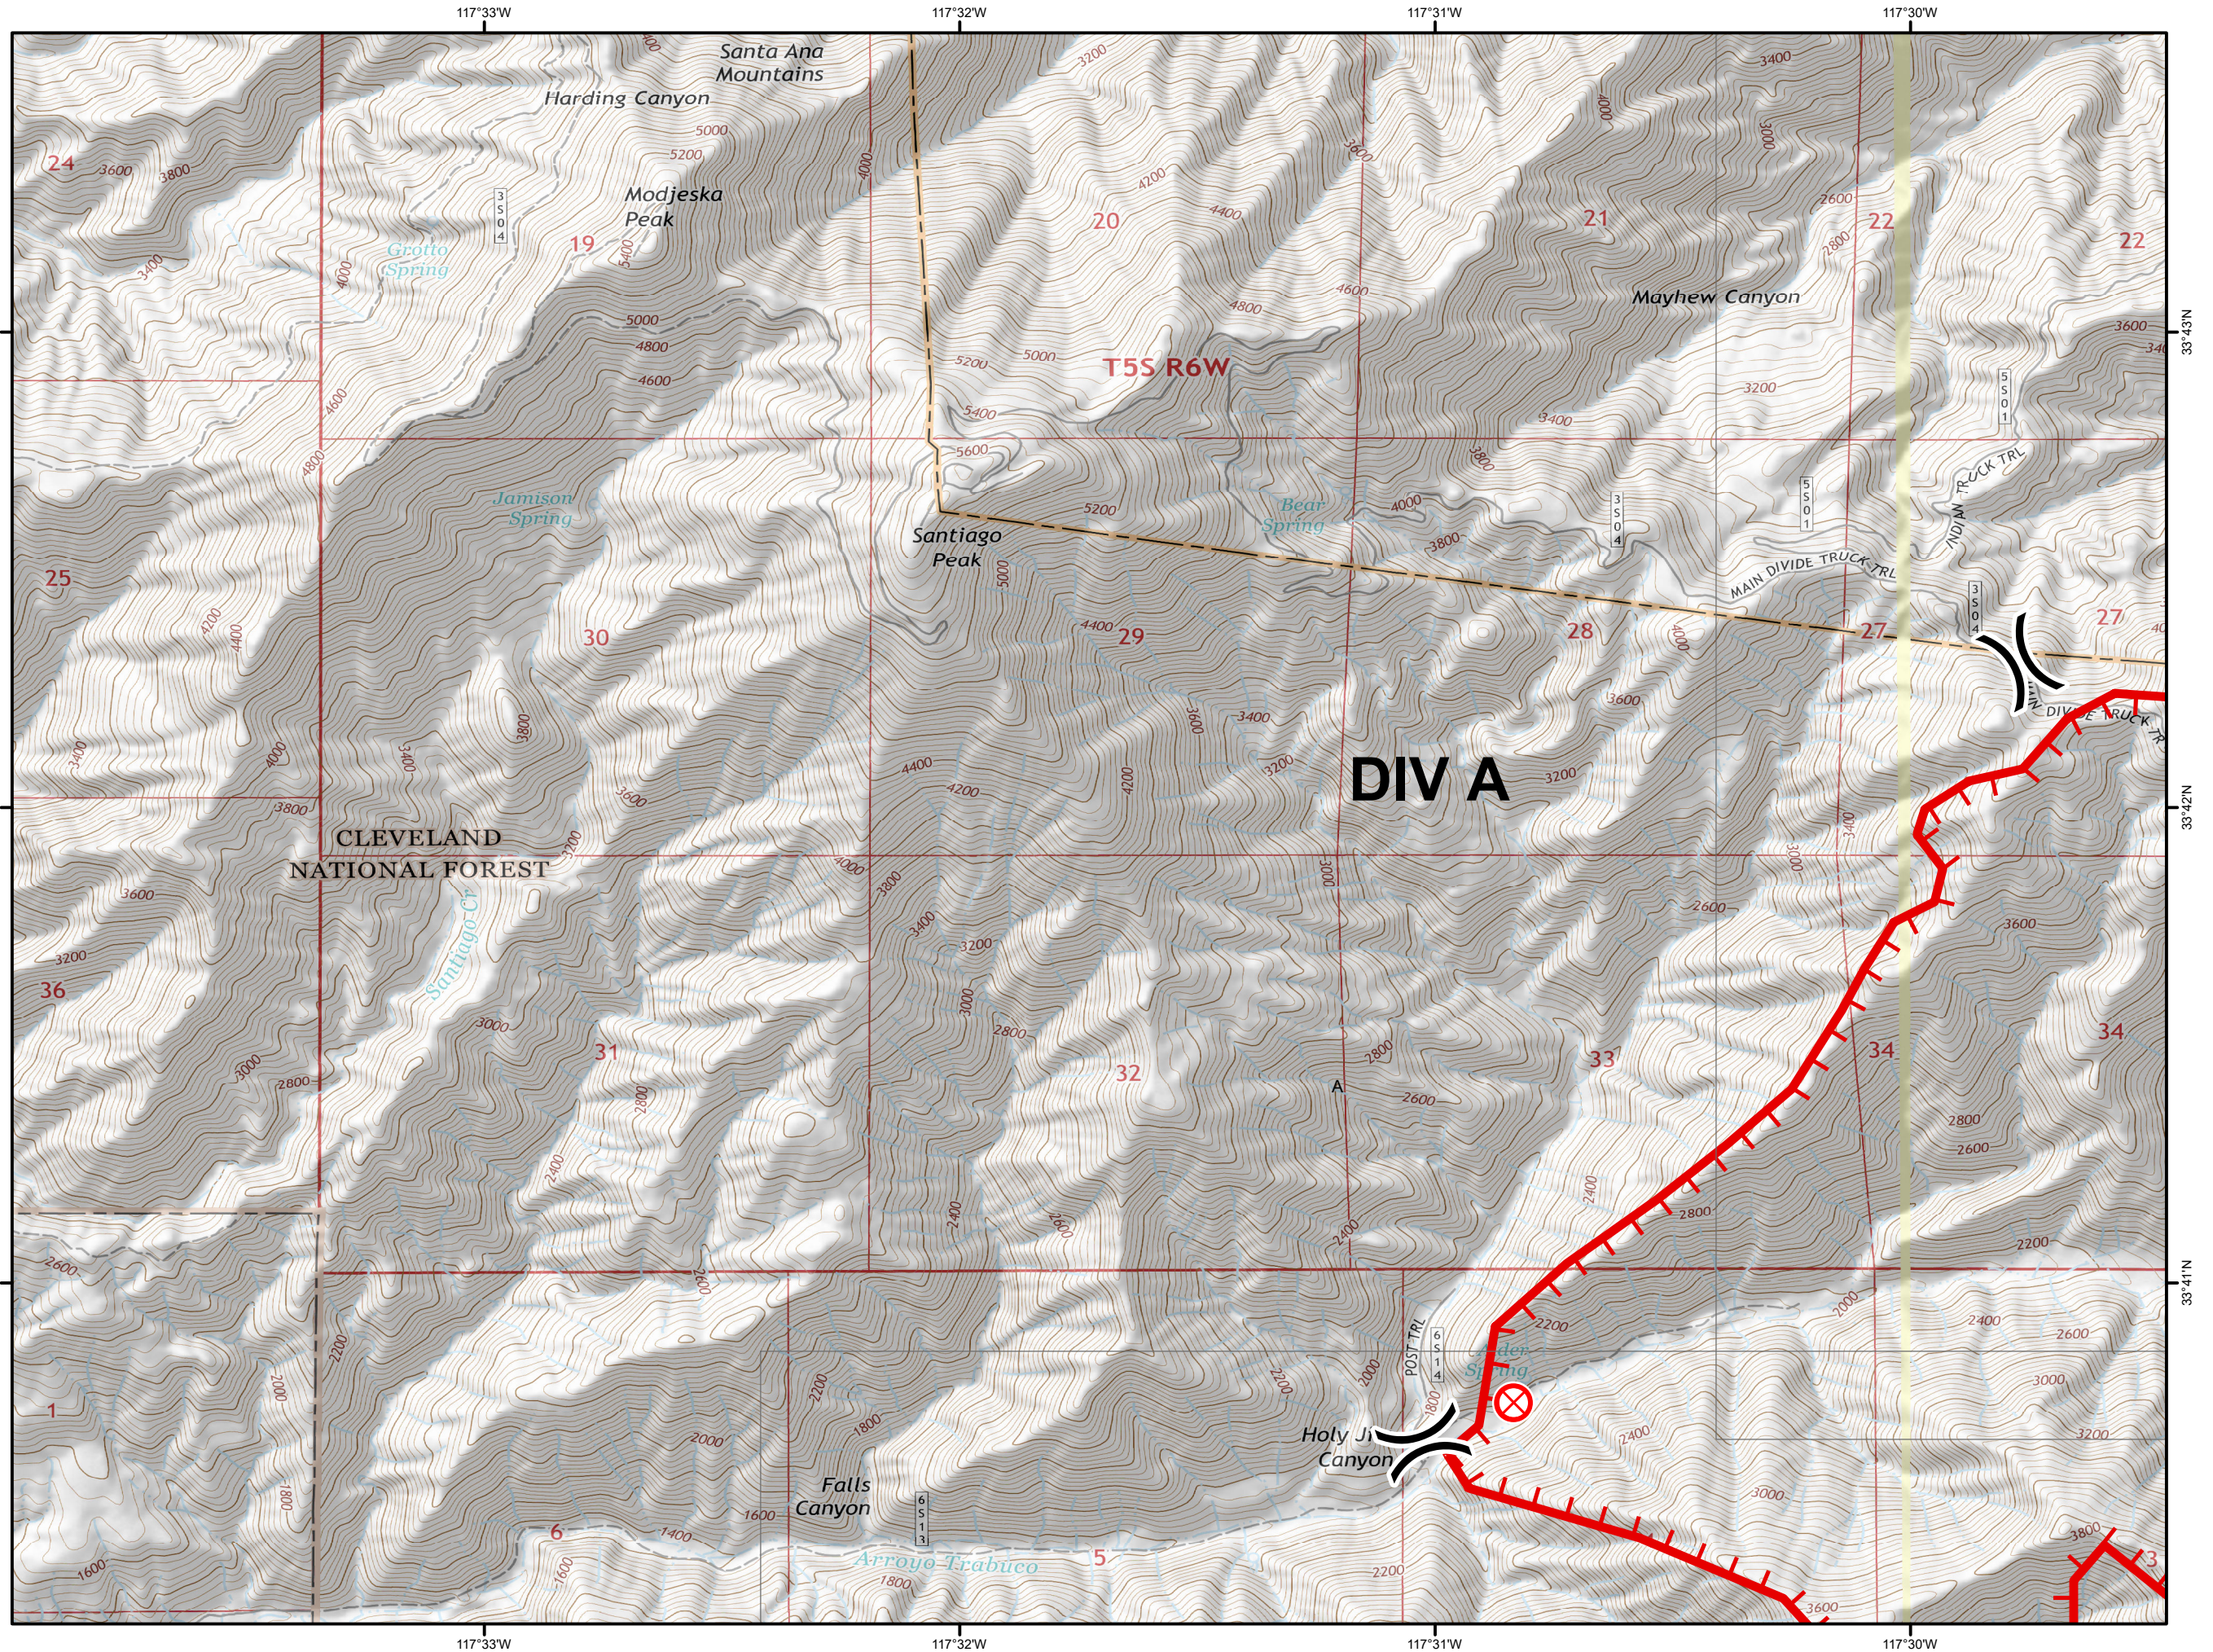

Holy Fire CA-CNF-002664

IAP Tile 2

August 7th, 2018

- Fire Origin
- Division Break
- Uncontrolled Fire Edge

Holy Fire CA-CNF-002664

IAP Tile 4

August 7th, 2018

- Fire Origin
- Division Break
- Uncontrolled Fire Edge

Holy Fire CA-CNF-002664

IAP Tile 1

August 7th, 2018

- Fire Origin
- Division Break
- Uncontrolled Fire Edge

Holy Fire CA-CNF-002664

IAP Tile 3

August 7th, 2018

- Fire Origin
- Division Break
- Uncontrolled Fire Edge

Holy Fire CA-CNF-002664

IAP Tile 5

August 7th, 2018

- Fire Origin
- Division Break
- Uncontrolled Fire Edge

Holy Fire CA-CNF-002664

IAP Tile 6

August 7th, 2018

- Fire Origin
- Division Break
- Uncontrolled Fire Edge