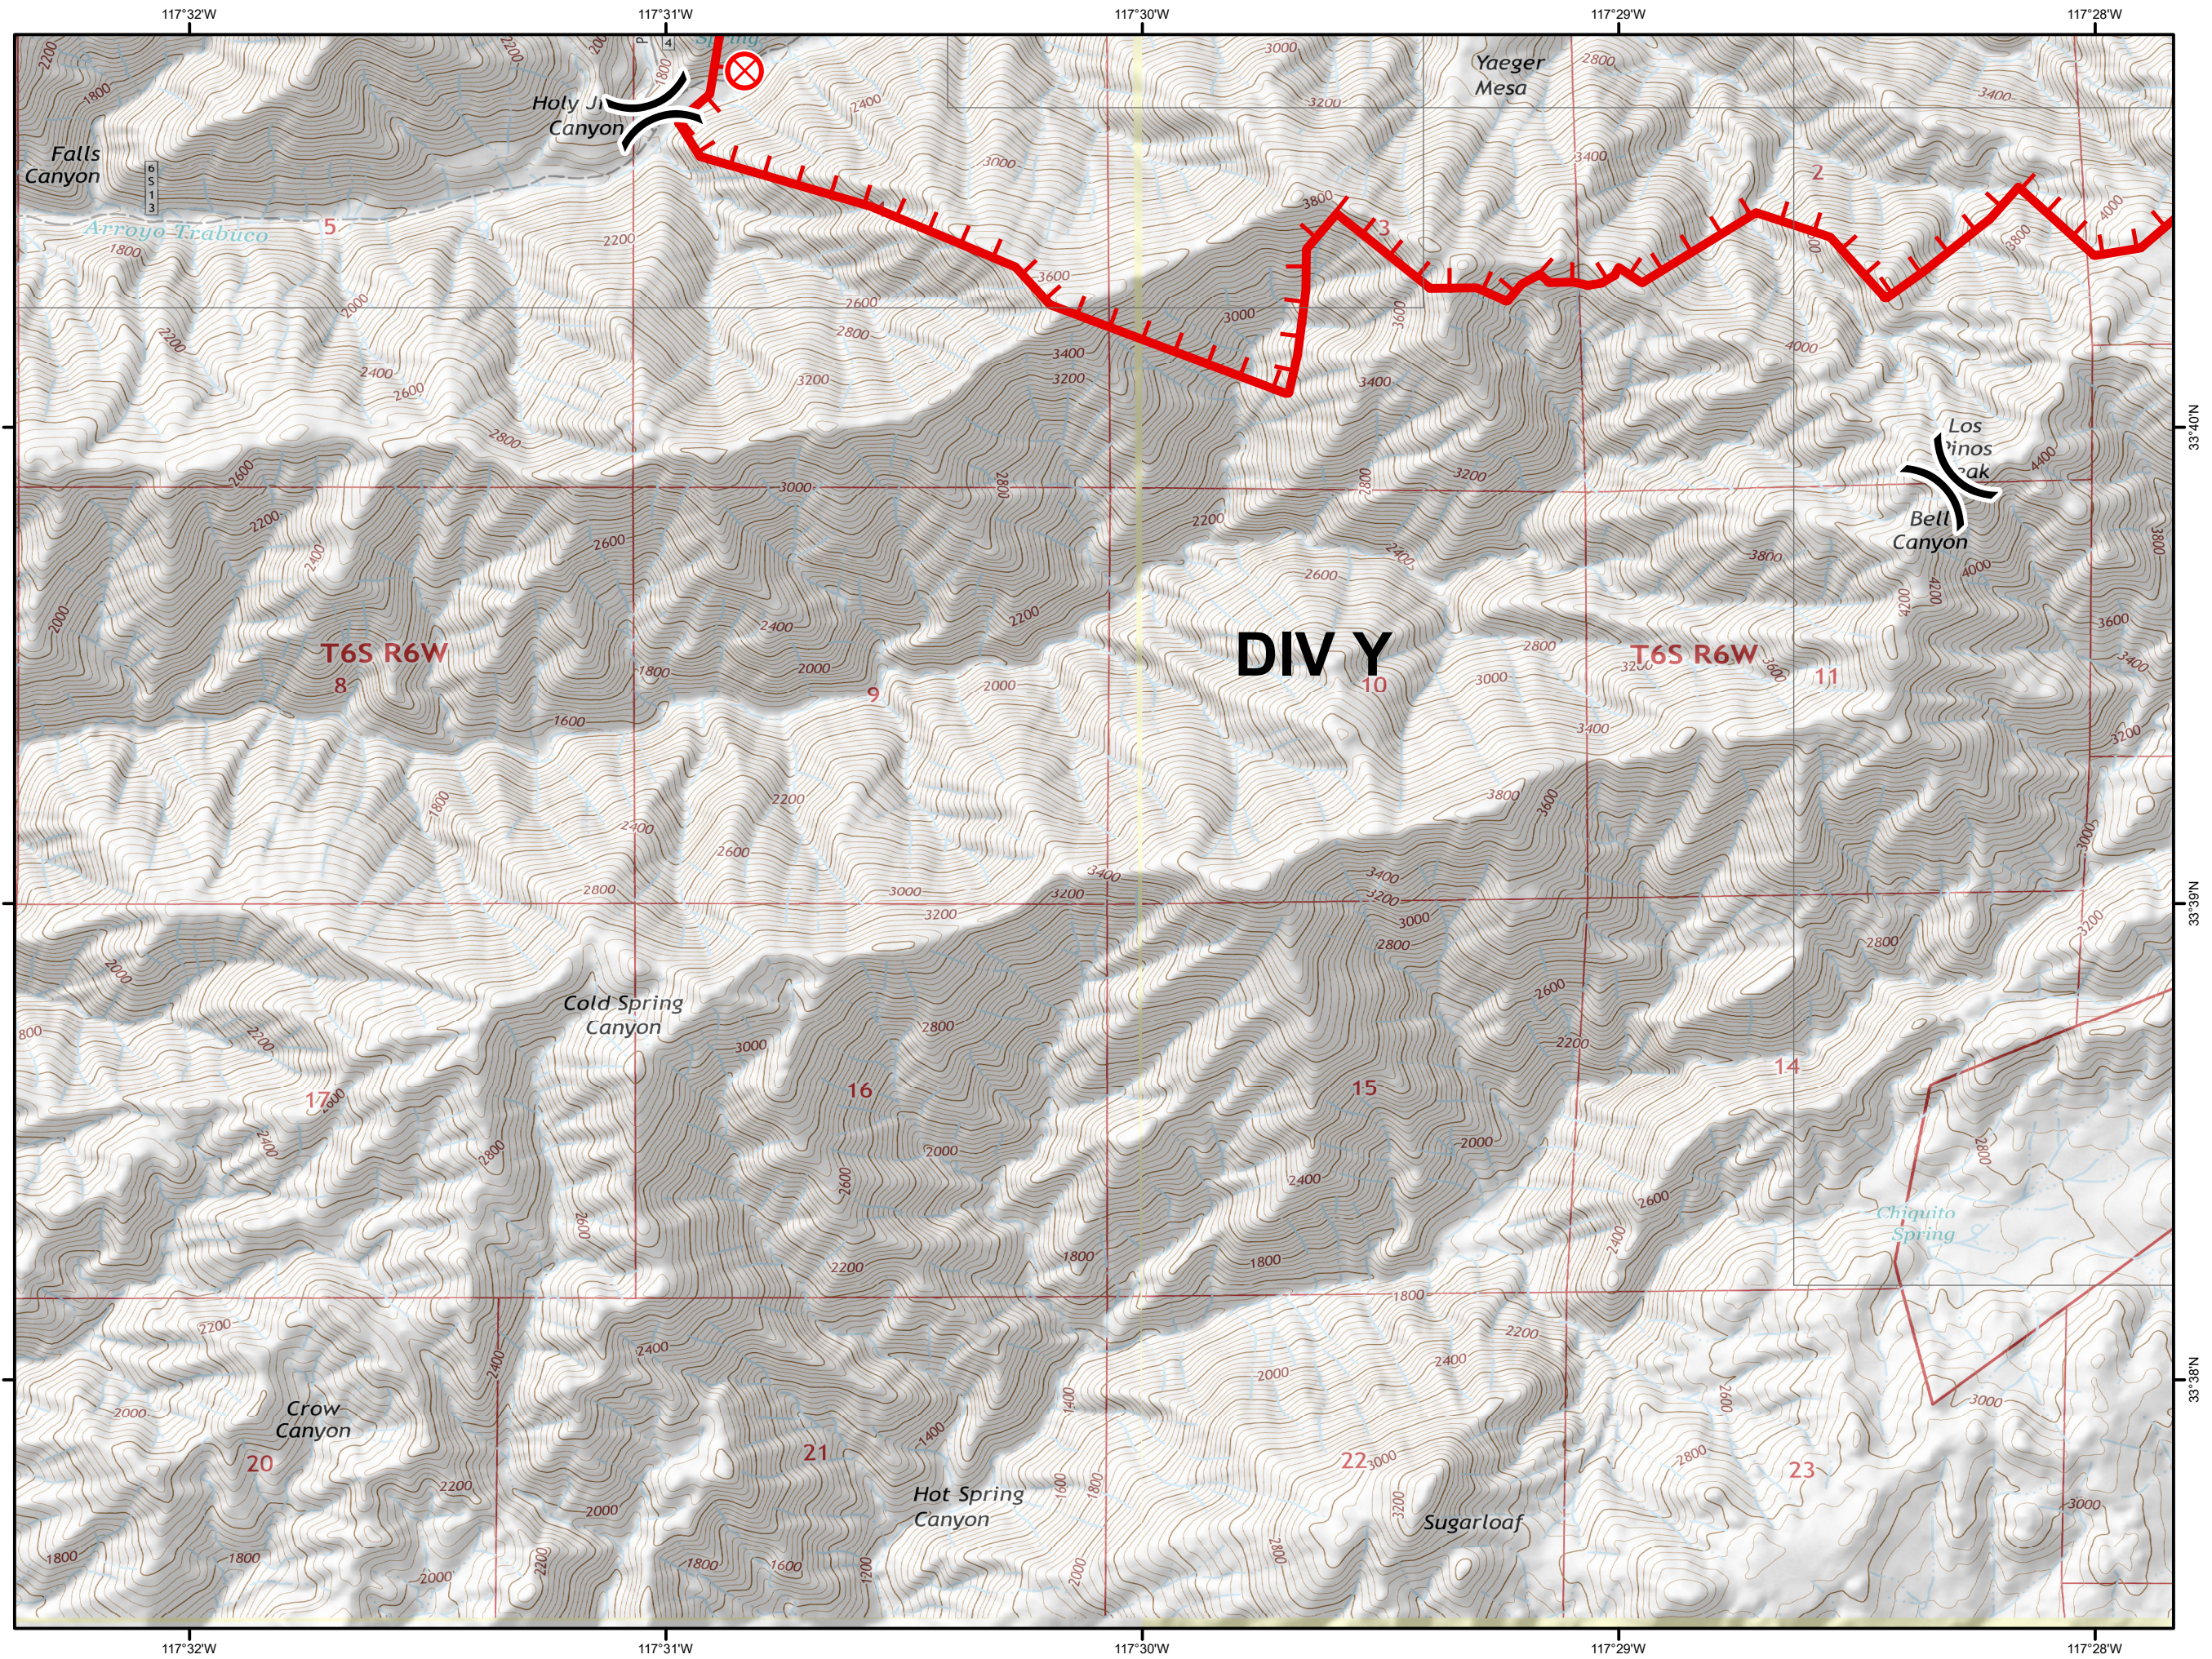

Holy Fire CA-CNF-002664

IAP Tile 2

August 7th, 2018

- Fire Origin
- Division Break
- Uncontrolled Fire Edge

Holy Fire CA-CNF-002664

IAP Tile 4

August 7th, 2018

- Fire Origin
- Division Break
- Uncontrolled Fire Edge

Holy Fire CA-CNF-002664

IAP Tile 1

August 7th, 2018

- Fire Origin
- Division Break
- Uncontrolled Fire Edge

Holy Fire CA-CNF-002664

IAP Tile 3

August 7th, 2018

- Fire Origin
- Division Break
- Uncontrolled Fire Edge

Holy Fire CA-CNF-002664

IAP Tile 5

August 7th, 2018

- Fire Origin
- Division Break
- Uncontrolled Fire Edge

Holy Fire CA-CNF-002664

IAP Tile 6

August 7th, 2018

- Fire Origin
- Division Break
- Uncontrolled Fire Edge