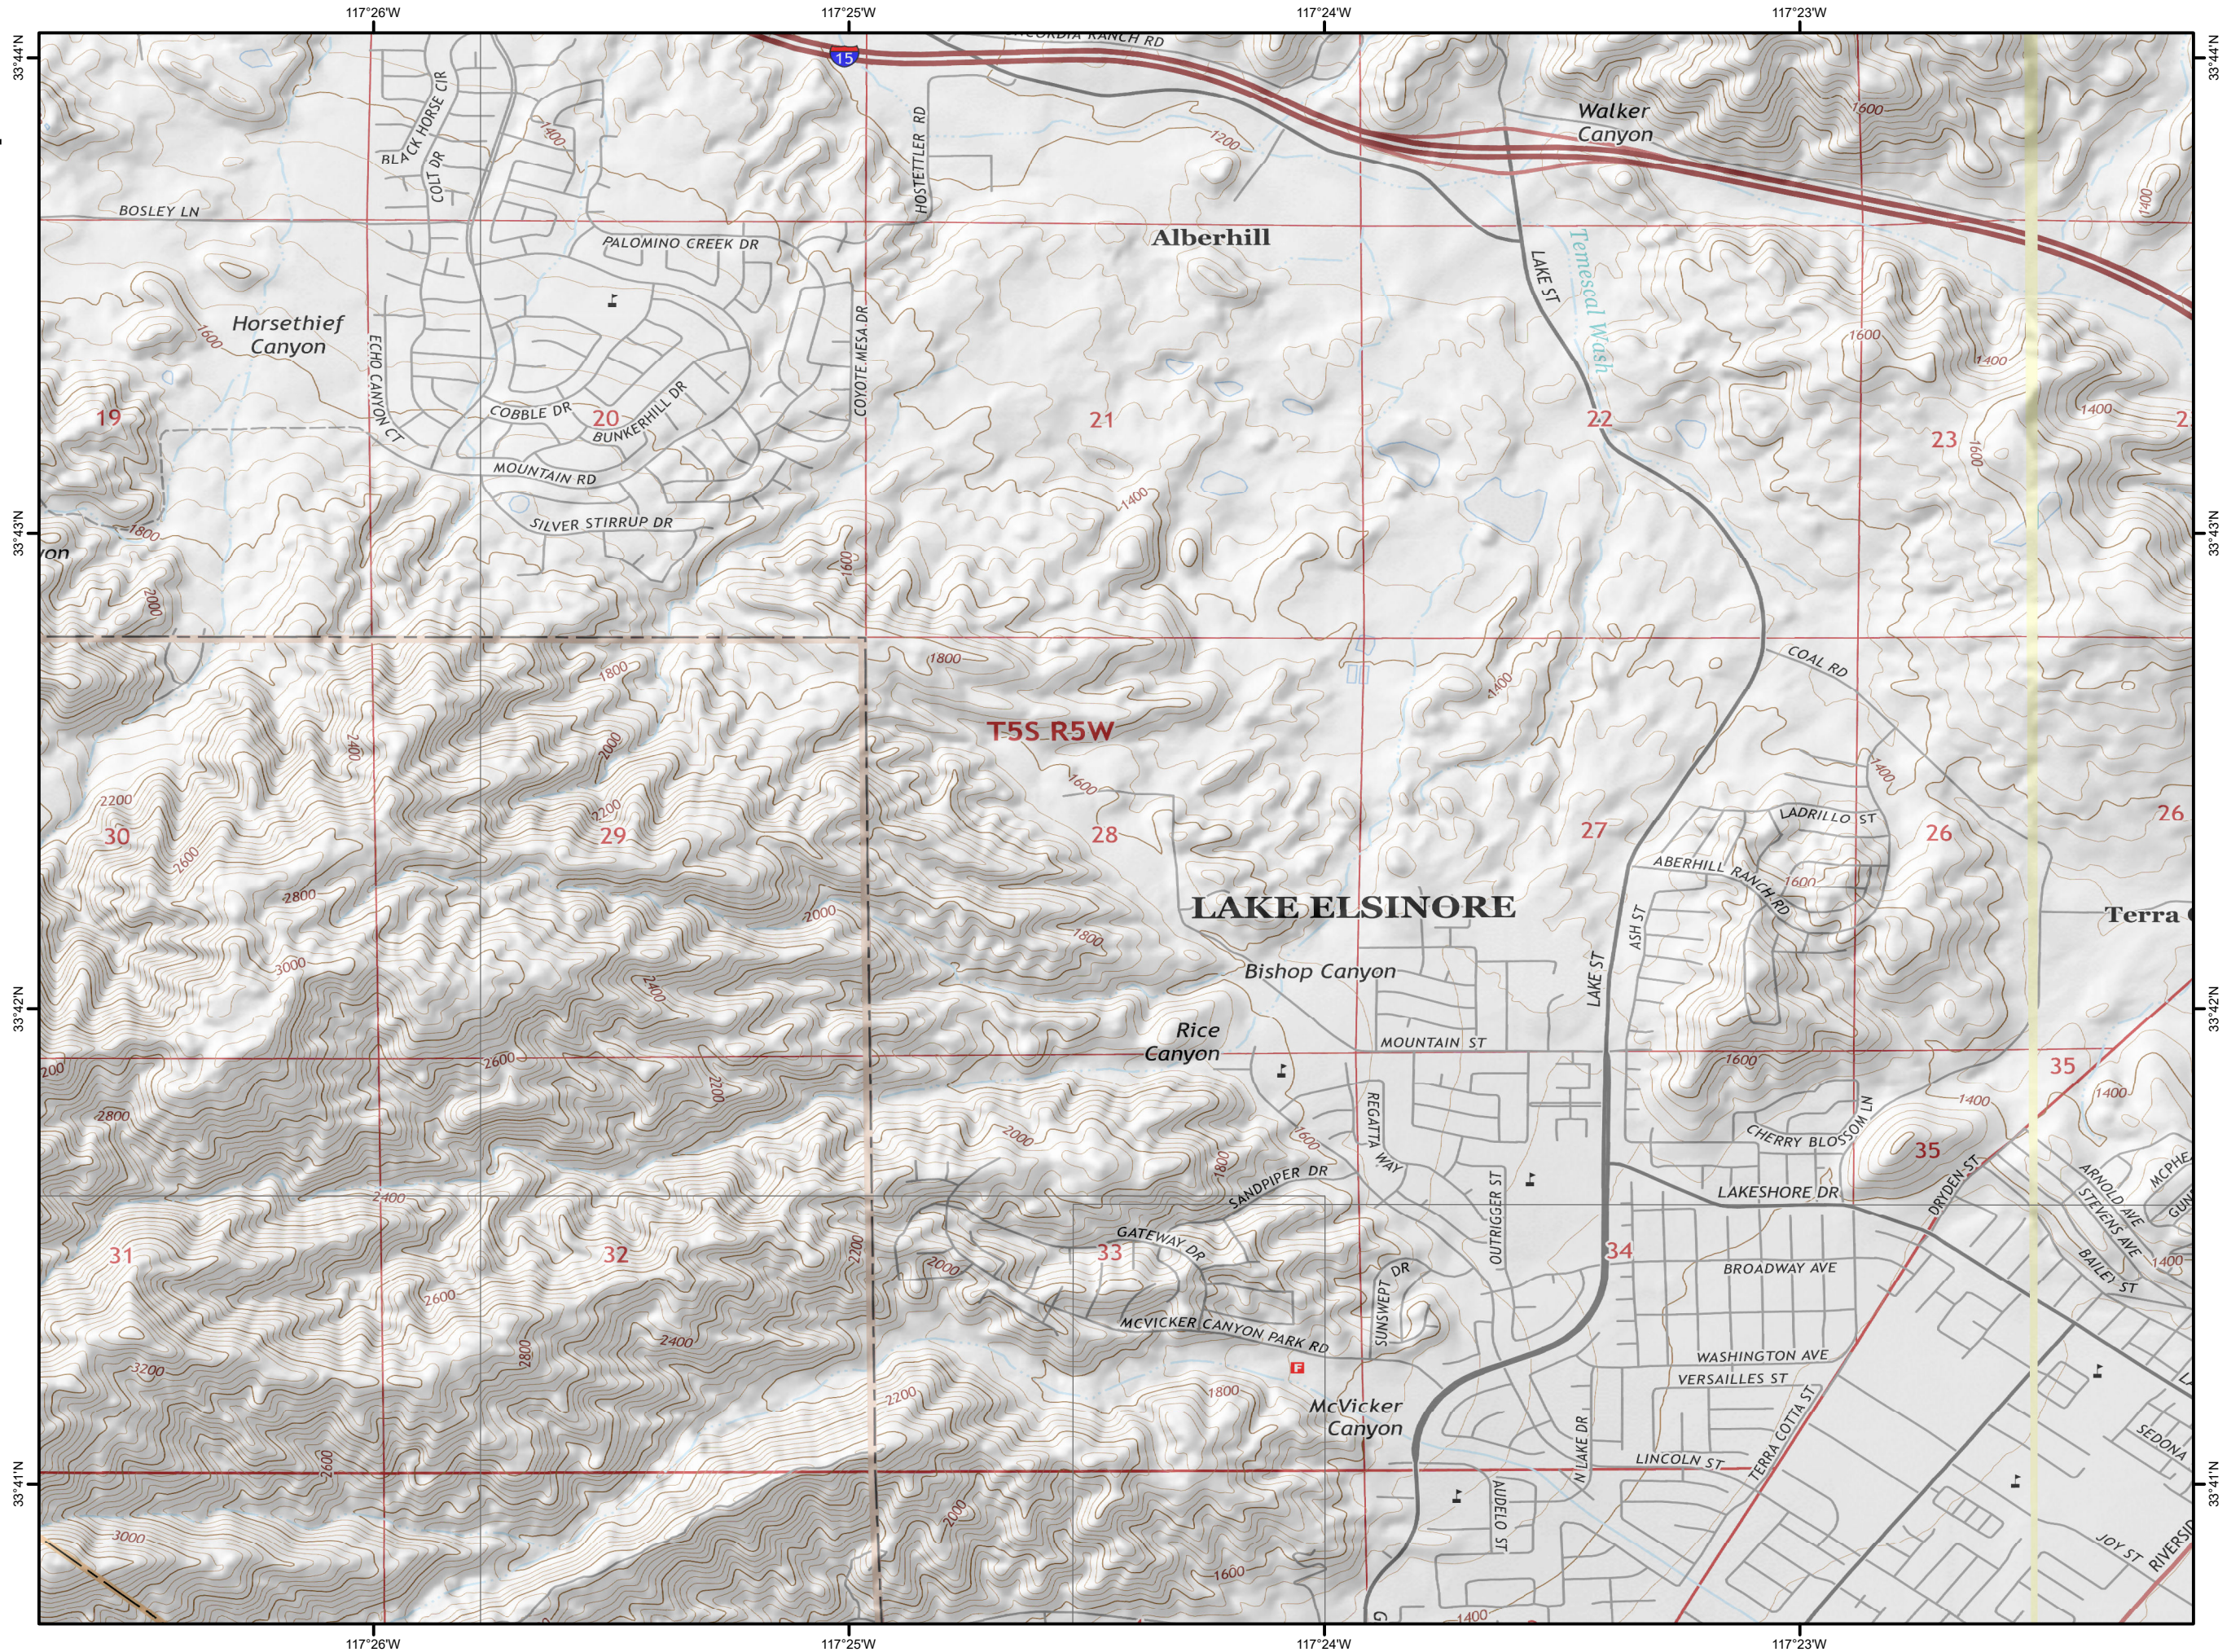

Holy Fire CA-CNF-002664

IAP Tile 2

August 7th, 2018

- Fire Origin
- Division Break
- Uncontrolled Fire Edge

Holy Fire CA-CNF-002664

IAP Tile 4

August 7th, 2018

- Fire Origin
- Division Break
- Uncontrolled Fire Edge

Holy Fire CA-CNF-002664

IAP Tile 1

August 7th, 2018

- Fire Origin
- Division Break
- Uncontrolled Fire Edge

Holy Fire CA-CNF-002664

IAP Tile 3

August 7th, 2018

- Fire Origin
- Division Break
- Uncontrolled Fire Edge

Holy Fire CA-CNF-002664

IAP Tile 5

August 7th, 2018

- Fire Origin
- Division Break
- Uncontrolled Fire Edge

Holy Fire CA-CNF-002664

IAP Tile 6

August 7th, 2018

- Fire Origin
- Division Break
- Uncontrolled Fire Edge