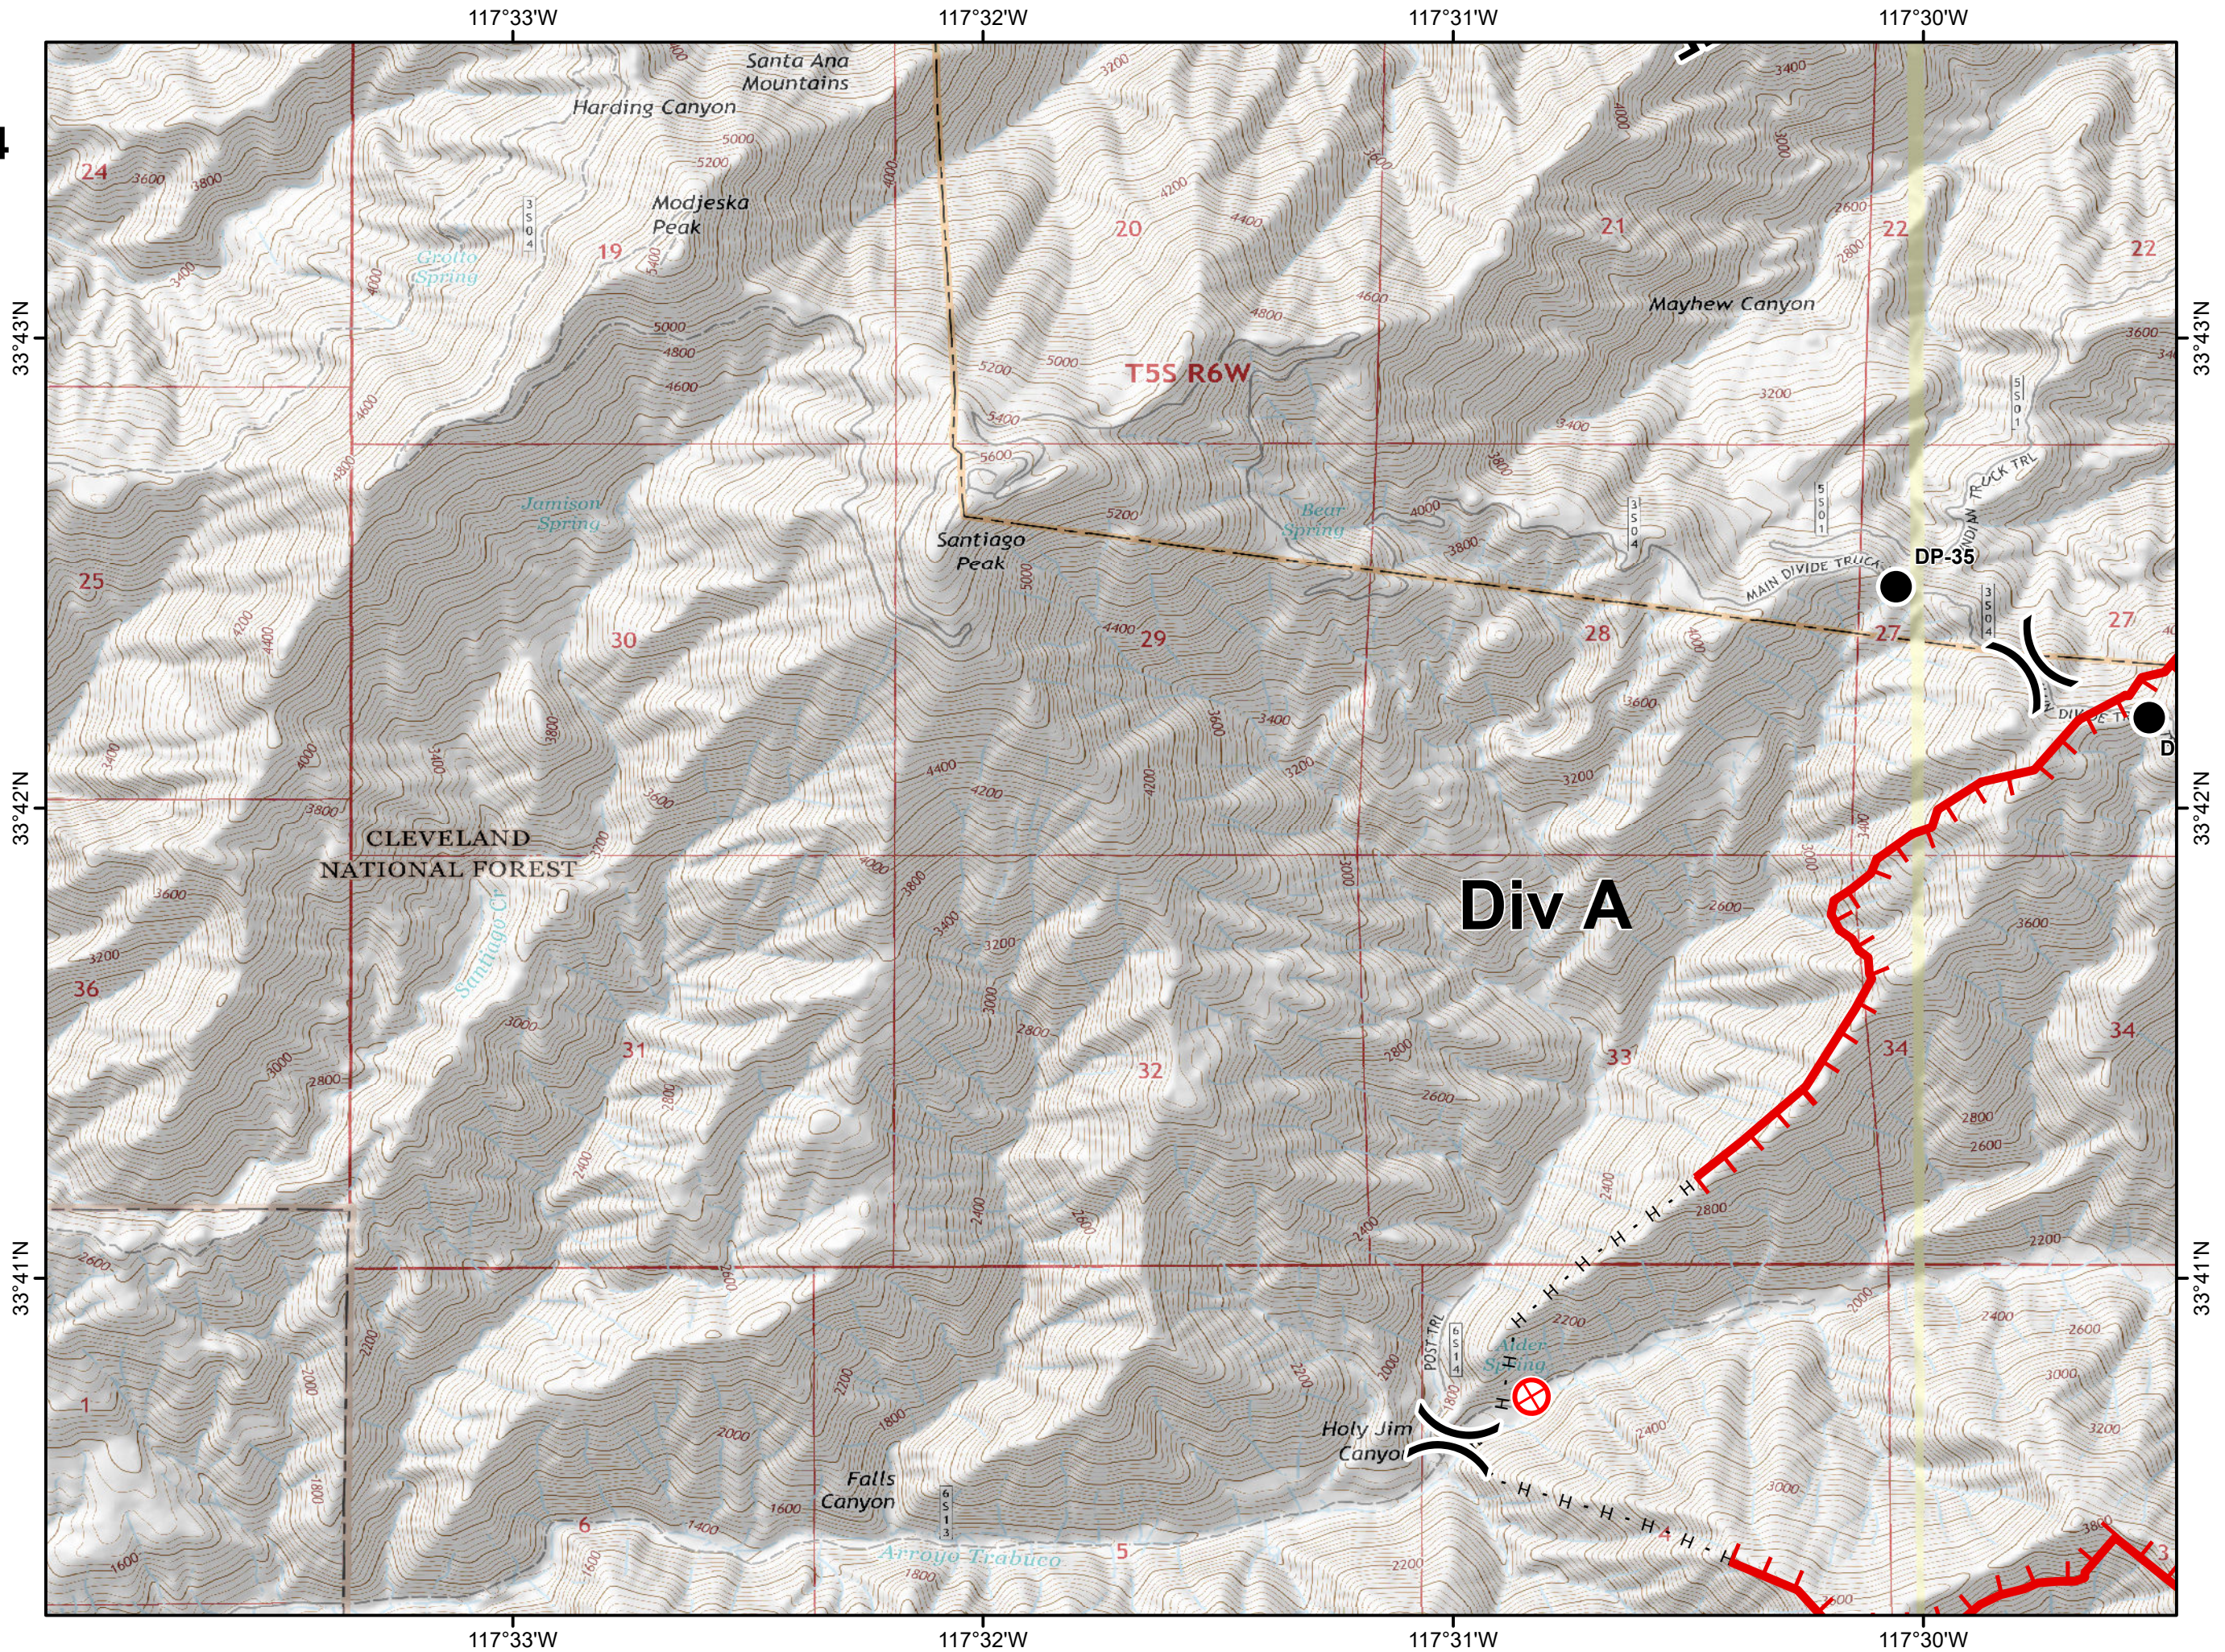

Holy Fire CA-CNF-002664

IAP Tile 1

August 8th, 2018
DAY

- Drop Point
- ⊗ Fire Origin
- Helispot
- ⎓ Division Break
- || Branch Break
- ┌ Uncontrolled Fire Edge
- H · H Completed Hand Line

Holy Fire CA-CNF-002664

IAP Tile 2

August 8th, 2018
DAY

- Drop Point
- ⌋ Division Break
- └─ Uncontrolled Fire Edge
- ⊗ • Proposed Dozer Line

Holy Fire CA-CNF-002664

IAP Tile 3

August 8th, 2018
DAY

✕ • Proposed Dozer Line

Holy Fire CA-CNF-002664

IAP Tile 4

August 8th, 2018
DAY

- Fire Origin
- Helispot
- Division Break

- Uncontrolled Fire Edge
- Completed Hand Line

Holy Fire CA-CNF-002664

IAP Tile 5

August 8th, 2018
DAY

- Drop Point
-) Division Break
- || Branch Break
- ┌ Uncontrolled Fire Edge

Holy Fire CA-CNF-002664

IAP Tile 6

August 8th, 2018
DAY