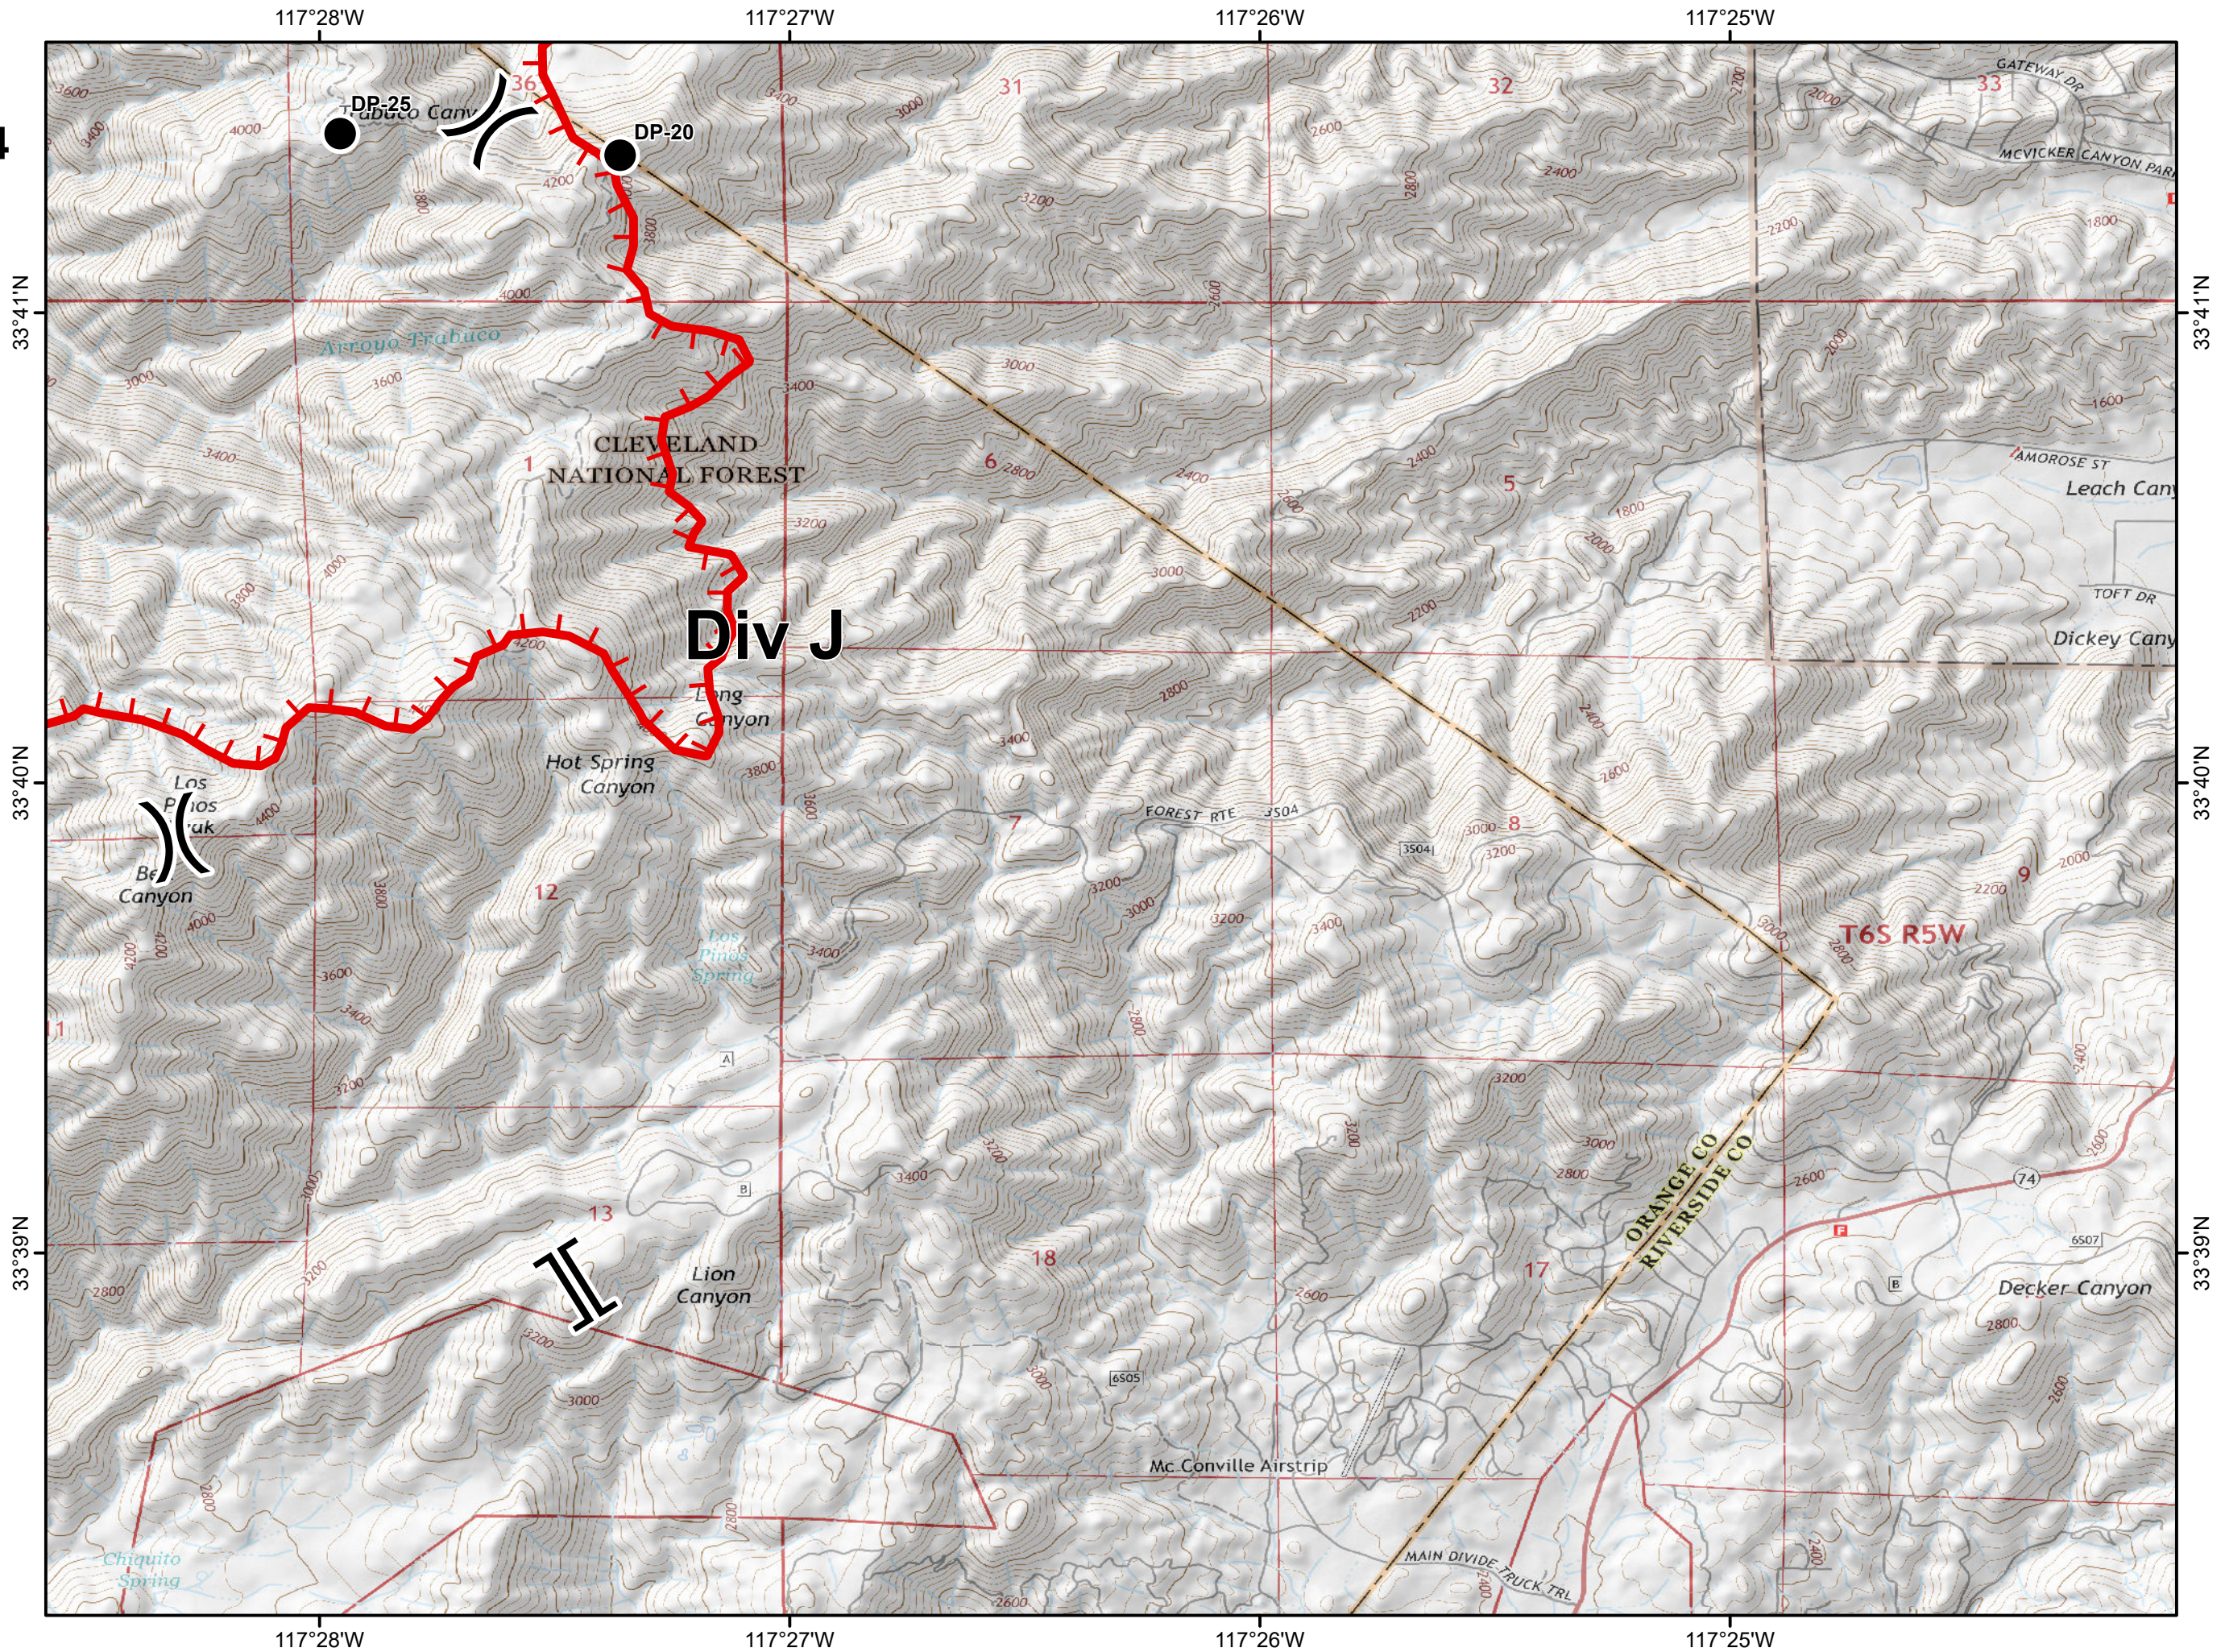

Holy Fire CA-CNF-002664

IAP Tile 1

August 8th, 2018
DAY

- Drop Point
- ⊗ Fire Origin
- Helispot
- ⎓ Division Break
- || Branch Break
- ┌ Uncontrolled Fire Edge
- H · H Completed Hand Line

Holy Fire CA-CNF-002664

IAP Tile 2

August 8th, 2018
DAY

- Drop Point
- ⌋ Division Break
- └─ Uncontrolled Fire Edge
- ⊗ • Proposed Dozer Line

Holy Fire CA-CNF-002664

IAP Tile 3

August 8th, 2018
DAY

✕ • Proposed Dozer Line

Holy Fire CA-CNF-002664

IAP Tile 4

August 8th, 2018
DAY

- Fire Origin
- Helispot
- Division Break

- Uncontrolled Fire Edge
- Completed Hand Line

Holy Fire CA-CNF-002664

IAP Tile 5

August 8th, 2018
DAY

- Drop Point
-) Division Break
- || Branch Break
- ┌ Uncontrolled Fire Edge

Holy Fire CA-CNF-002664

IAP Tile 6

August 8th, 2018
DAY