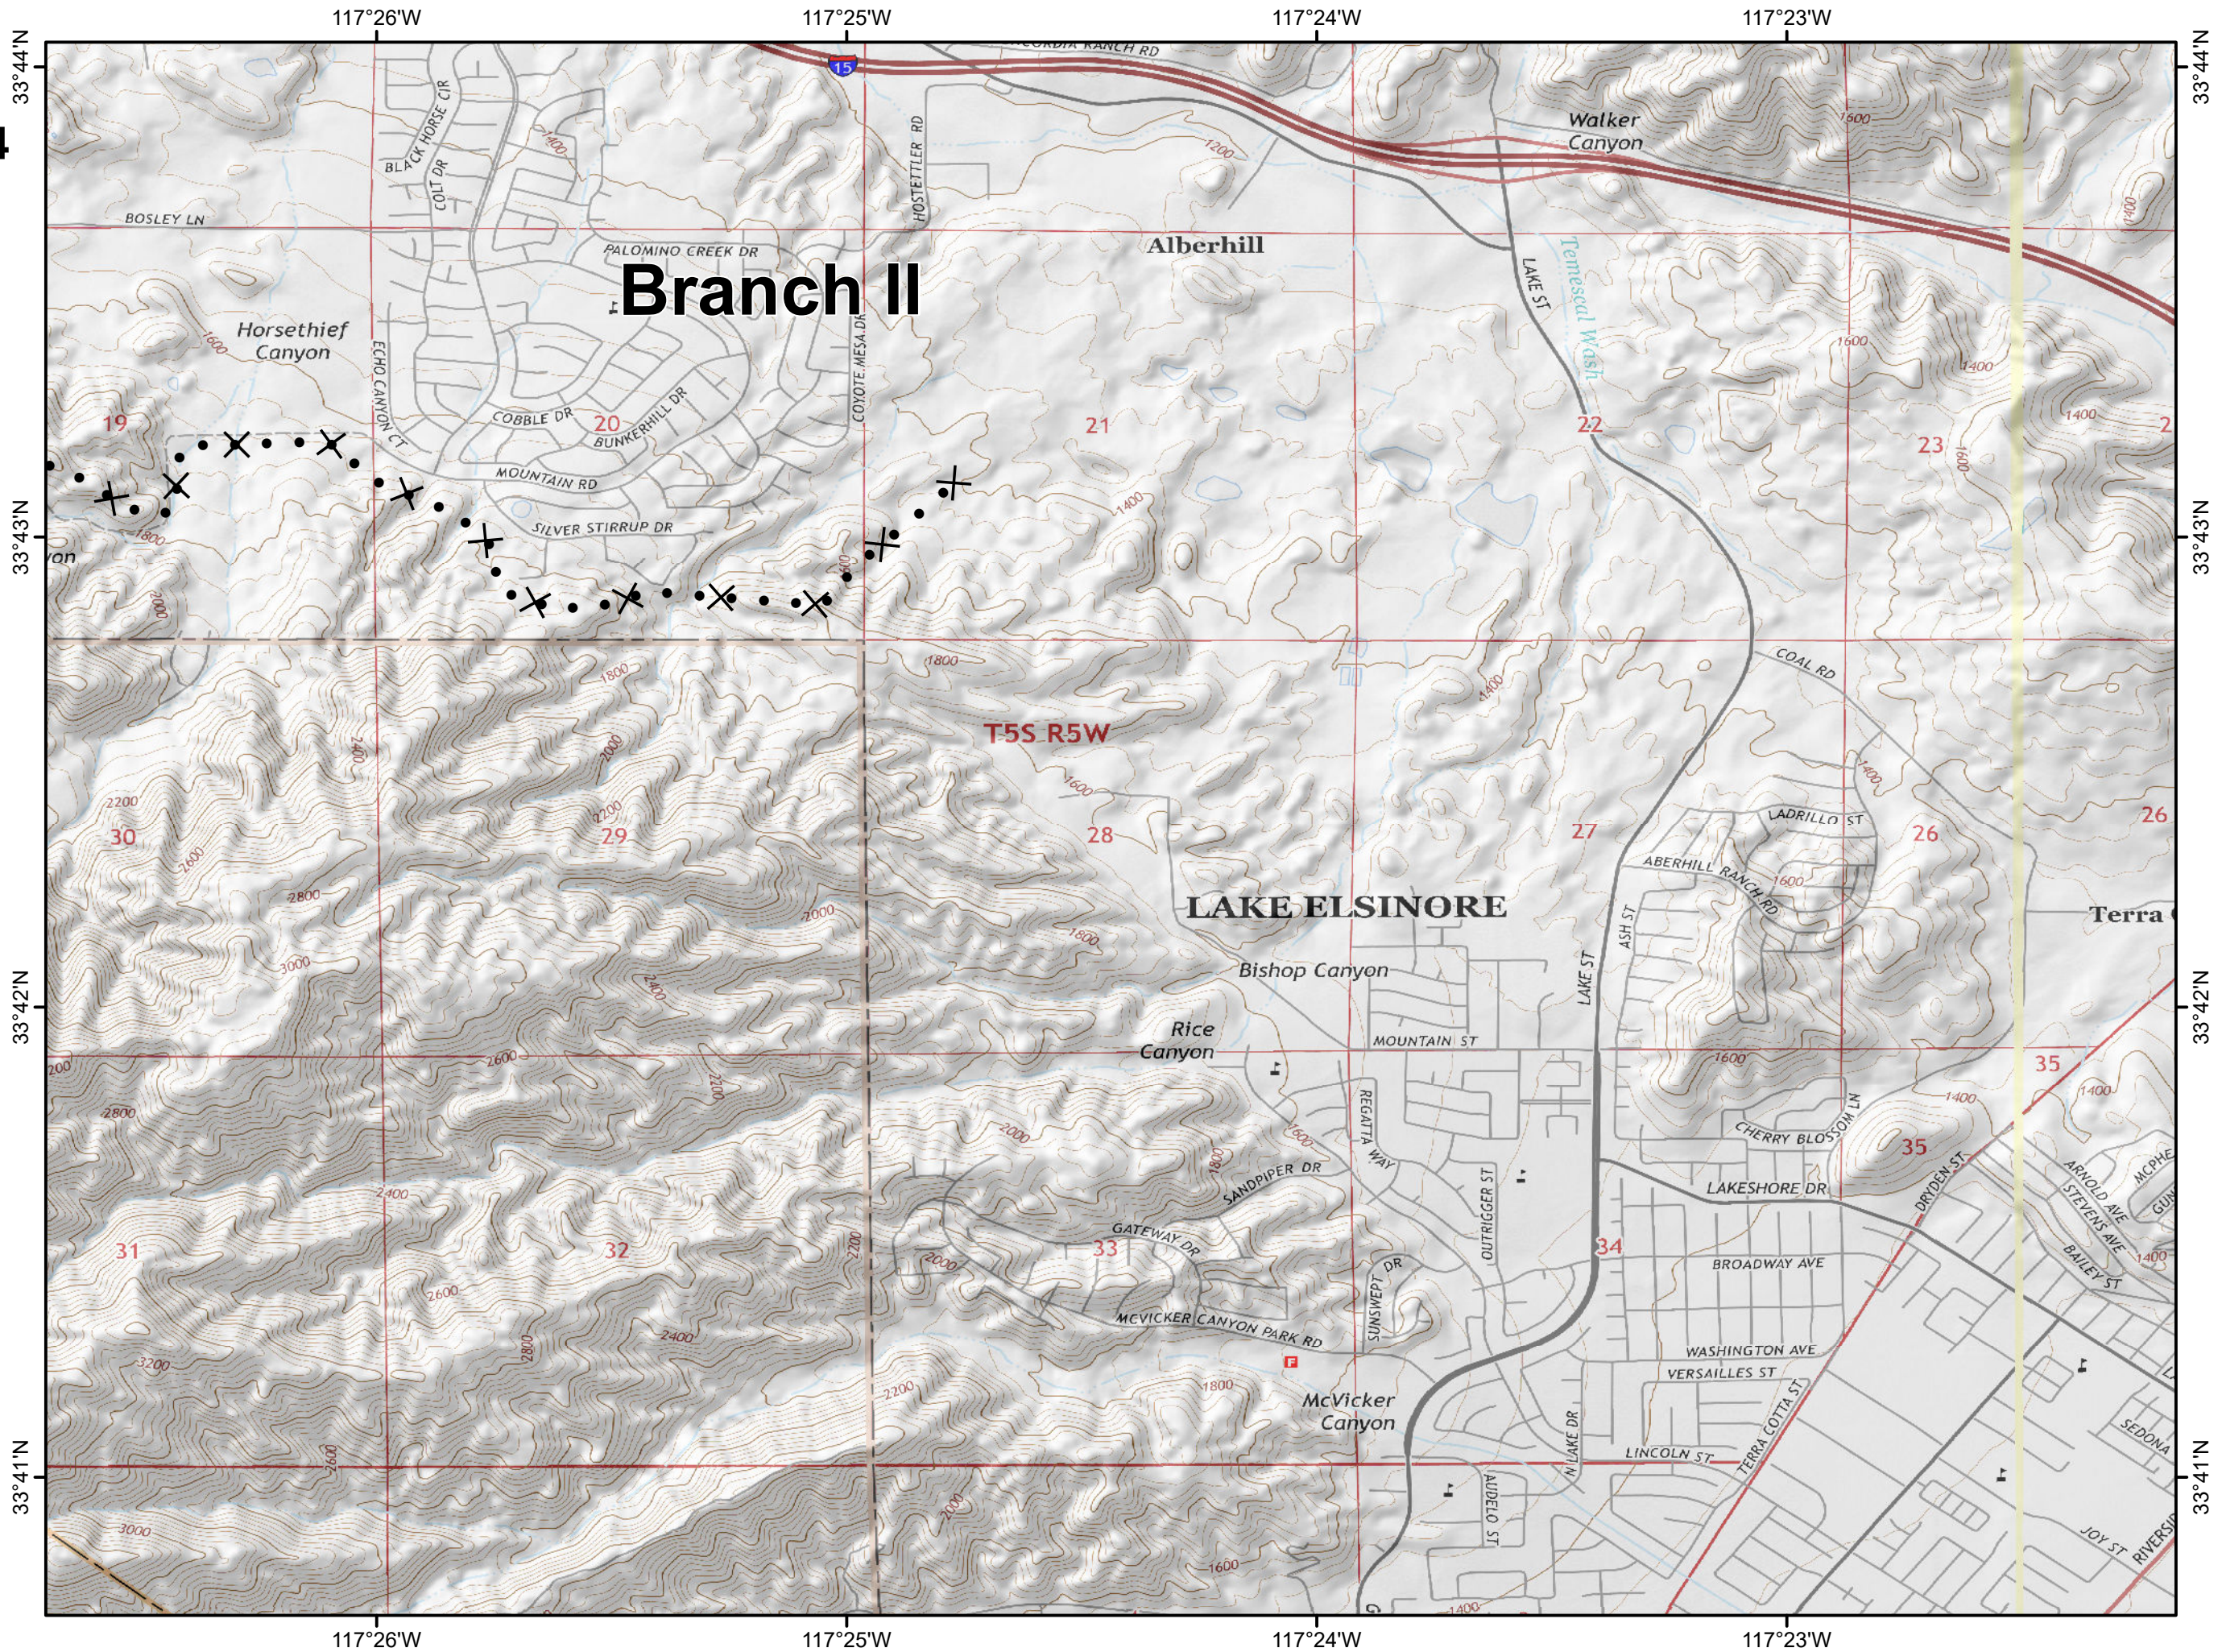

Holy Fire CA-CNF-002664

IAP Tile 1

August 8th, 2018
DAY

- Drop Point
- ⊗ Fire Origin
- Helispot
- ⎓ Division Break
- || Branch Break
- ┌ Uncontrolled Fire Edge
- H · H Completed Hand Line

Holy Fire CA-CNF-002664

IAP Tile 2

August 8th, 2018
DAY

- Drop Point
- ⌋ Division Break
- └─ Uncontrolled Fire Edge
- ⊗ • Proposed Dozer Line

Holy Fire CA-CNF-002664

IAP Tile 3

August 8th, 2018
DAY

✕ • Proposed Dozer Line

Holy Fire CA-CNF-002664

IAP Tile 4

August 8th, 2018
DAY

- Fire Origin
- Helispot
- Division Break

- Uncontrolled Fire Edge
- Completed Hand Line

Holy Fire CA-CNF-002664

IAP Tile 5

August 8th, 2018
DAY

- Drop Point
-) Division Break
- || Branch Break
- ┌ Uncontrolled Fire Edge