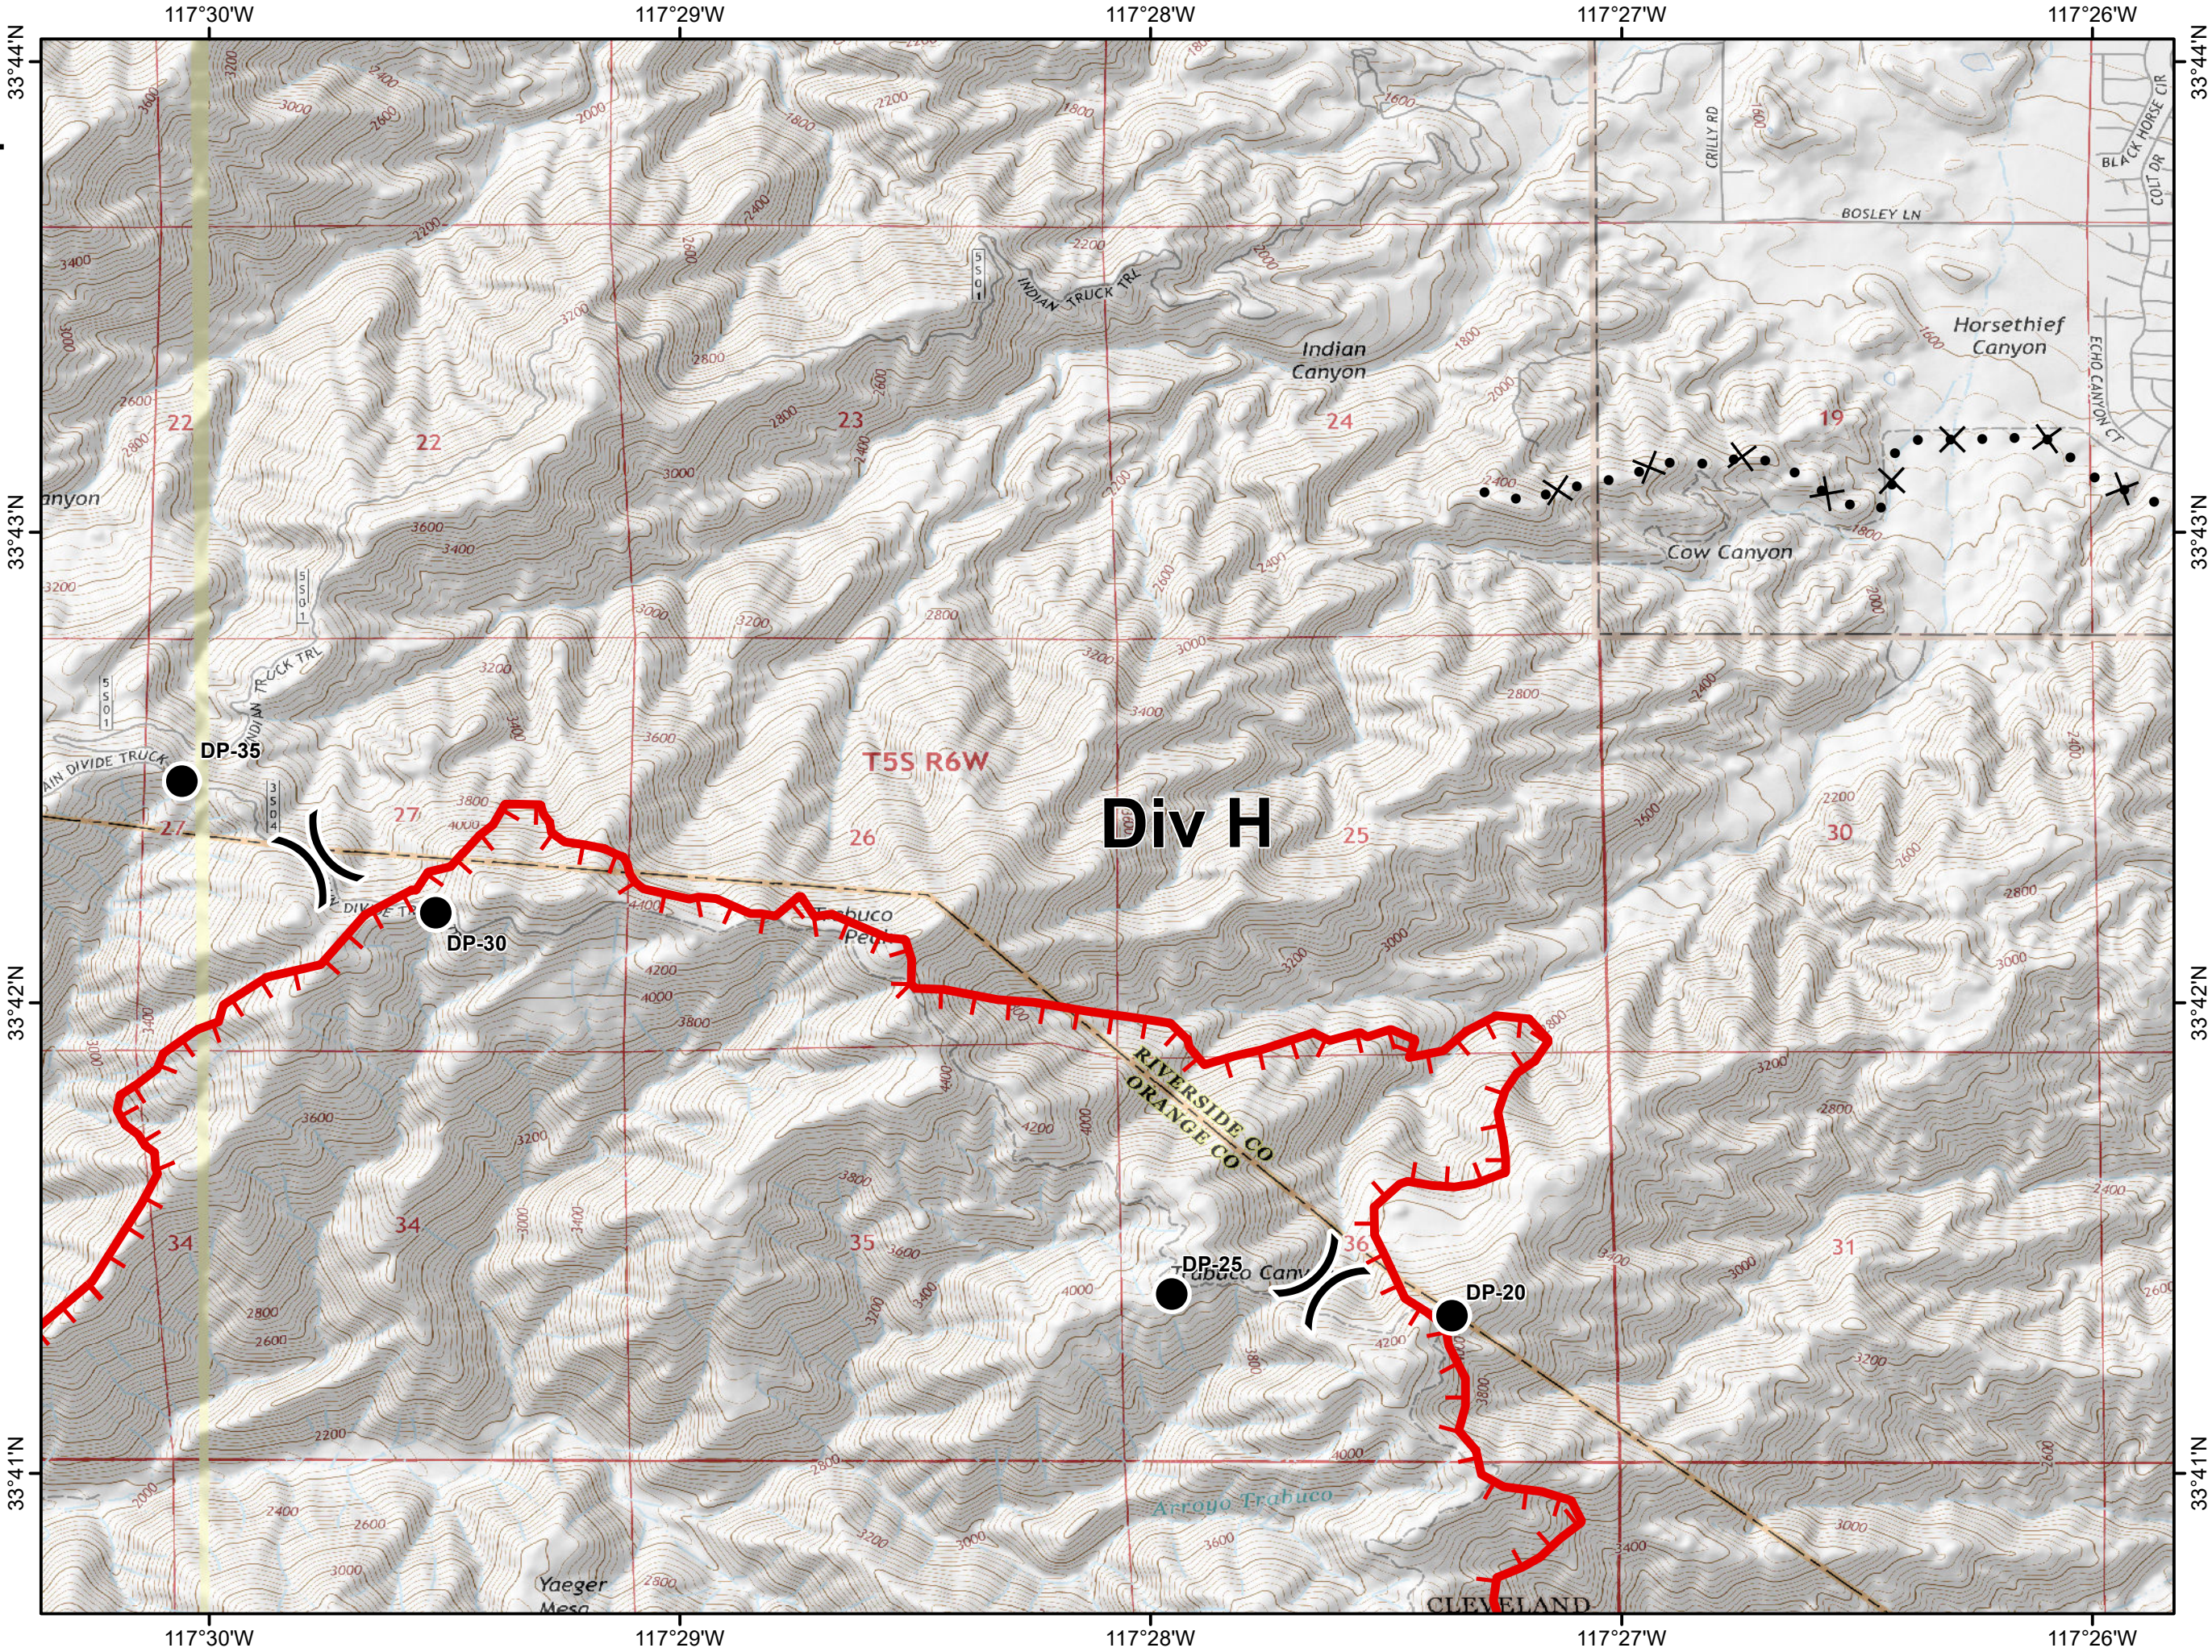

Holy Fire CA-CNF-002664

IAP Tile 1

August 8th, 2018
DAY

- Drop Point
- ⊗ Fire Origin
- Helispot
- ⎓ Division Break
- || Branch Break
- ┌ Uncontrolled Fire Edge
- H · H Completed Hand Line

Holy Fire CA-CNF-002664

IAP Tile 2

August 8th, 2018
DAY

- Drop Point
- ⌋ Division Break
- └─ Uncontrolled Fire Edge
- ⊗ • Proposed Dozer Line

Holy Fire CA-CNF-002664

IAP Tile 3

August 8th, 2018
DAY

✕ • Proposed Dozer Line

Holy Fire CA-CNF-002664

IAP Tile 4

August 8th, 2018
DAY

- Fire Origin
- Helispot
- Division Break

- Uncontrolled Fire Edge
- Completed Hand Line

Holy Fire CA-CNF-002664

IAP Tile 5

August 8th, 2018
DAY

- Drop Point
-) Division Break
- || Branch Break
- ┌ Uncontrolled Fire Edge

Holy Fire CA-CNF-002664

IAP Tile 6

August 8th, 2018
DAY