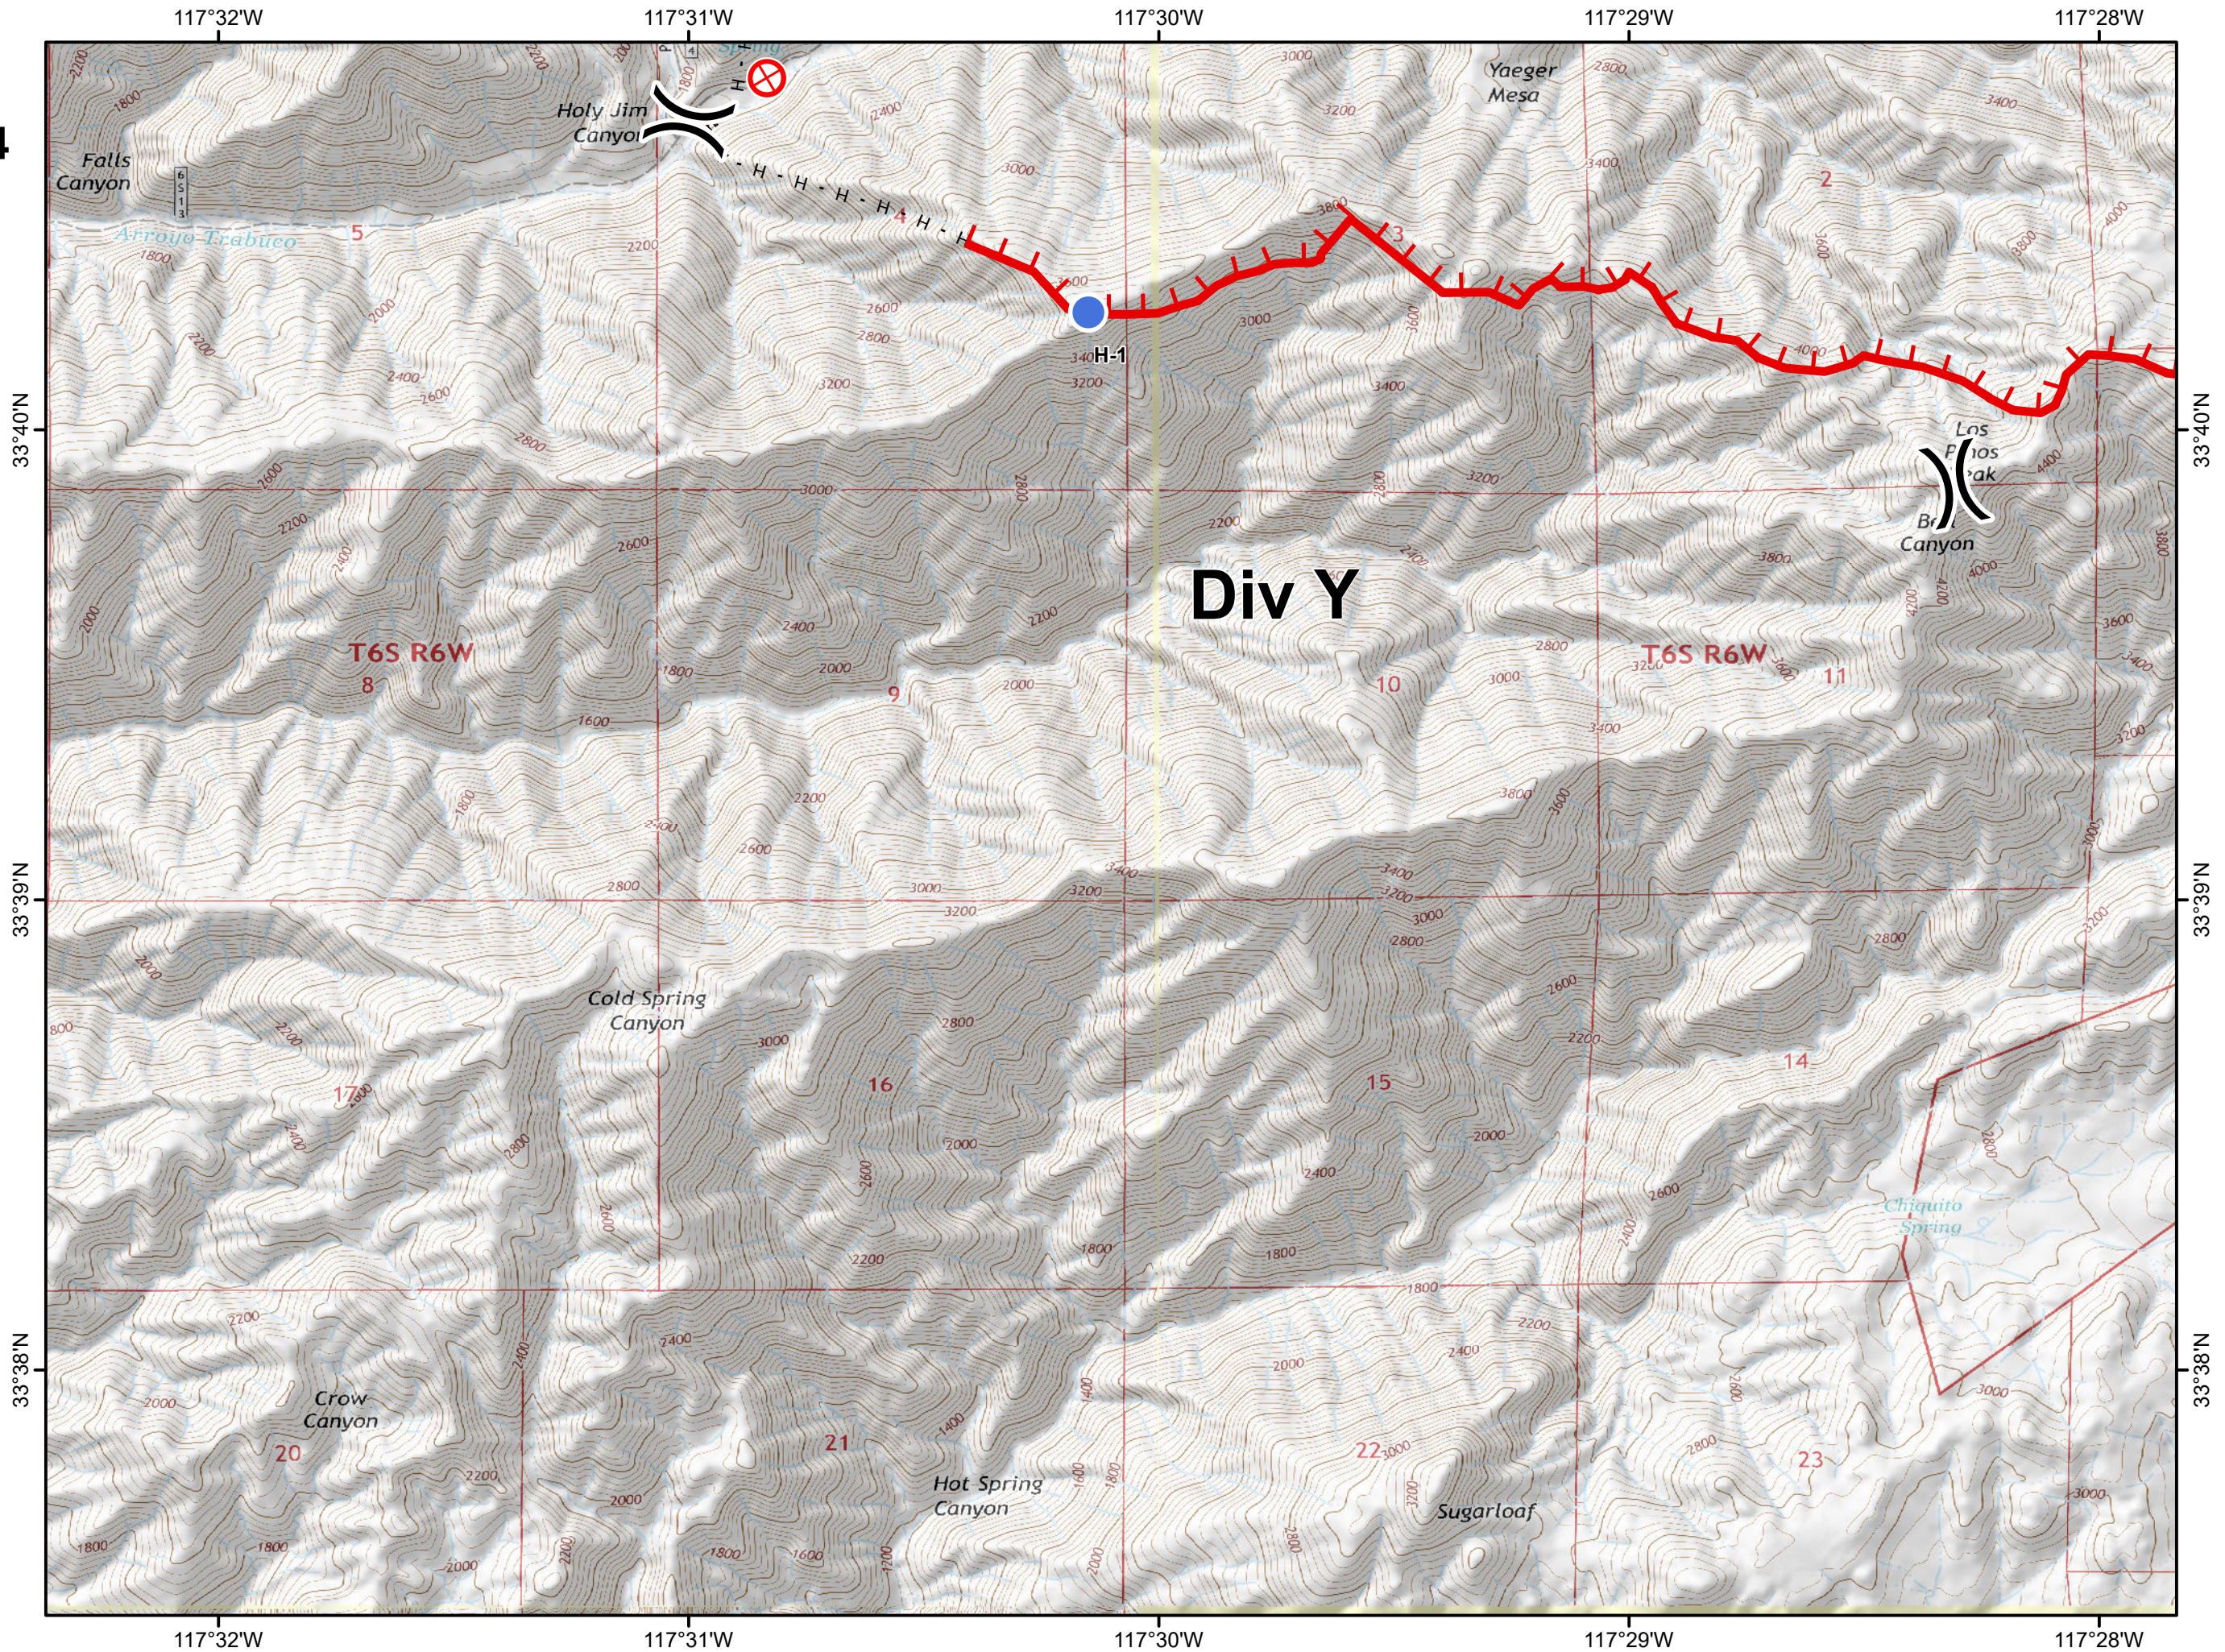

Holy Fire CA-CNF-002664

IAP Tile 1

August 8th, 2018
DAY

- Drop Point
- ⊗ Fire Origin
- Helispot
- ⎓ Division Break
- || Branch Break
- ┌ Uncontrolled Fire Edge
- H · H Completed Hand Line

Holy Fire CA-CNF-002664

IAP Tile 2

August 8th, 2018
DAY

- Drop Point
- ⌋ Division Break
- └─ Uncontrolled Fire Edge
- ⊗ • Proposed Dozer Line

Holy Fire CA-CNF-002664

IAP Tile 3

August 8th, 2018
DAY

✕ • Proposed Dozer Line

Holy Fire CA-CNF-002664

IAP Tile 4

August 8th, 2018
DAY

- Fire Origin
- Helispot
- Division Break

- Uncontrolled Fire Edge
- Completed Hand Line

Holy Fire CA-CNF-002664

IAP Tile 5

August 8th, 2018
DAY

- Drop Point
-) Division Break
- || Branch Break
- ┌ Uncontrolled Fire Edge

Holy Fire CA-CNF-002664

IAP Tile 6

August 8th, 2018
DAY