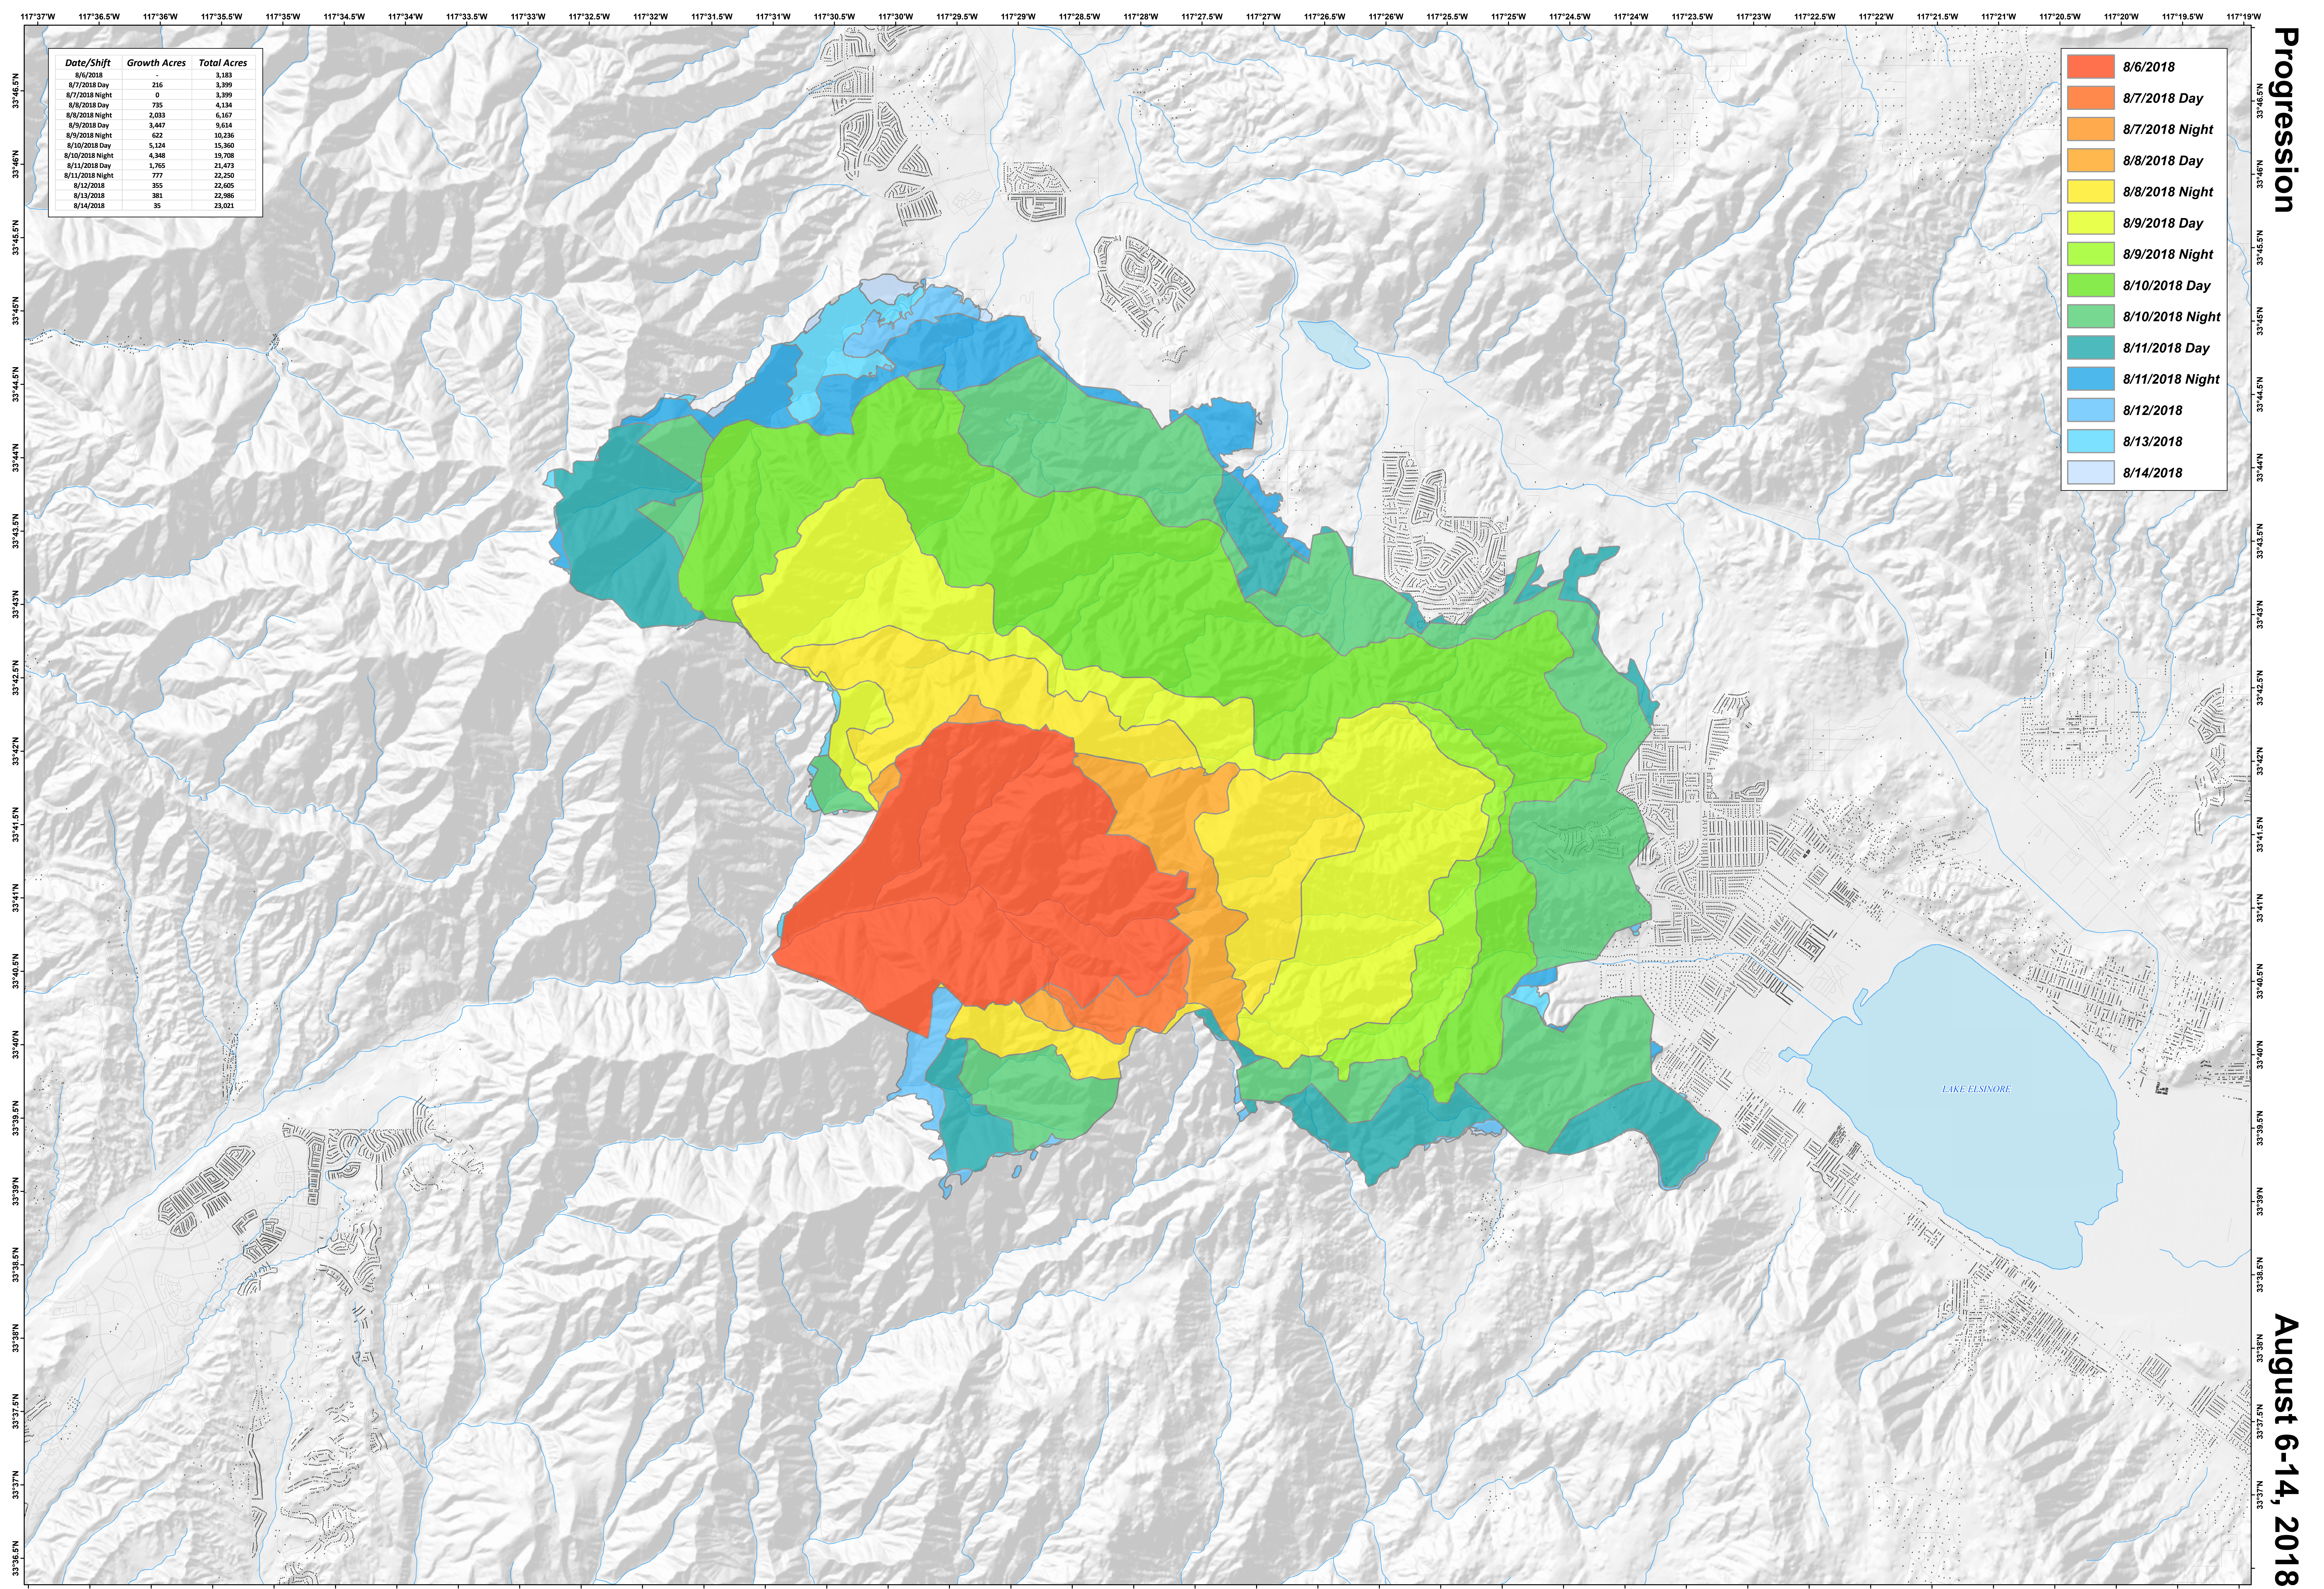

Date/Shift	Growth Acres	Total Acres
8/6/2018		3,183
8/7/2018 Day	216	3,399
8/7/2018 Night	0	3,399
8/8/2018 Day	735	4,134
8/8/2018 Night	2,033	6,167
8/9/2018 Day	3,447	9,614
8/9/2018 Night	622	10,236
8/10/2018 Day	5,124	15,360
8/10/2018 Night	4,348	19,708
8/11/2018 Day	1,765	21,473
8/11/2018 Night	777	22,250
8/12/2018	355	22,605
8/13/2018	381	22,986
8/14/2018	35	23,021

- 8/6/2018
- 8/7/2018 Day
- 8/7/2018 Night
- 8/8/2018 Day
- 8/8/2018 Night
- 8/9/2018 Day
- 8/9/2018 Night
- 8/10/2018 Day
- 8/10/2018 Night
- 8/11/2018 Day
- 8/11/2018 Night
- 8/12/2018
- 8/13/2018
- 8/14/2018

Holy Fire
CA-CNF-002664
August 6-14, 2018
Progression