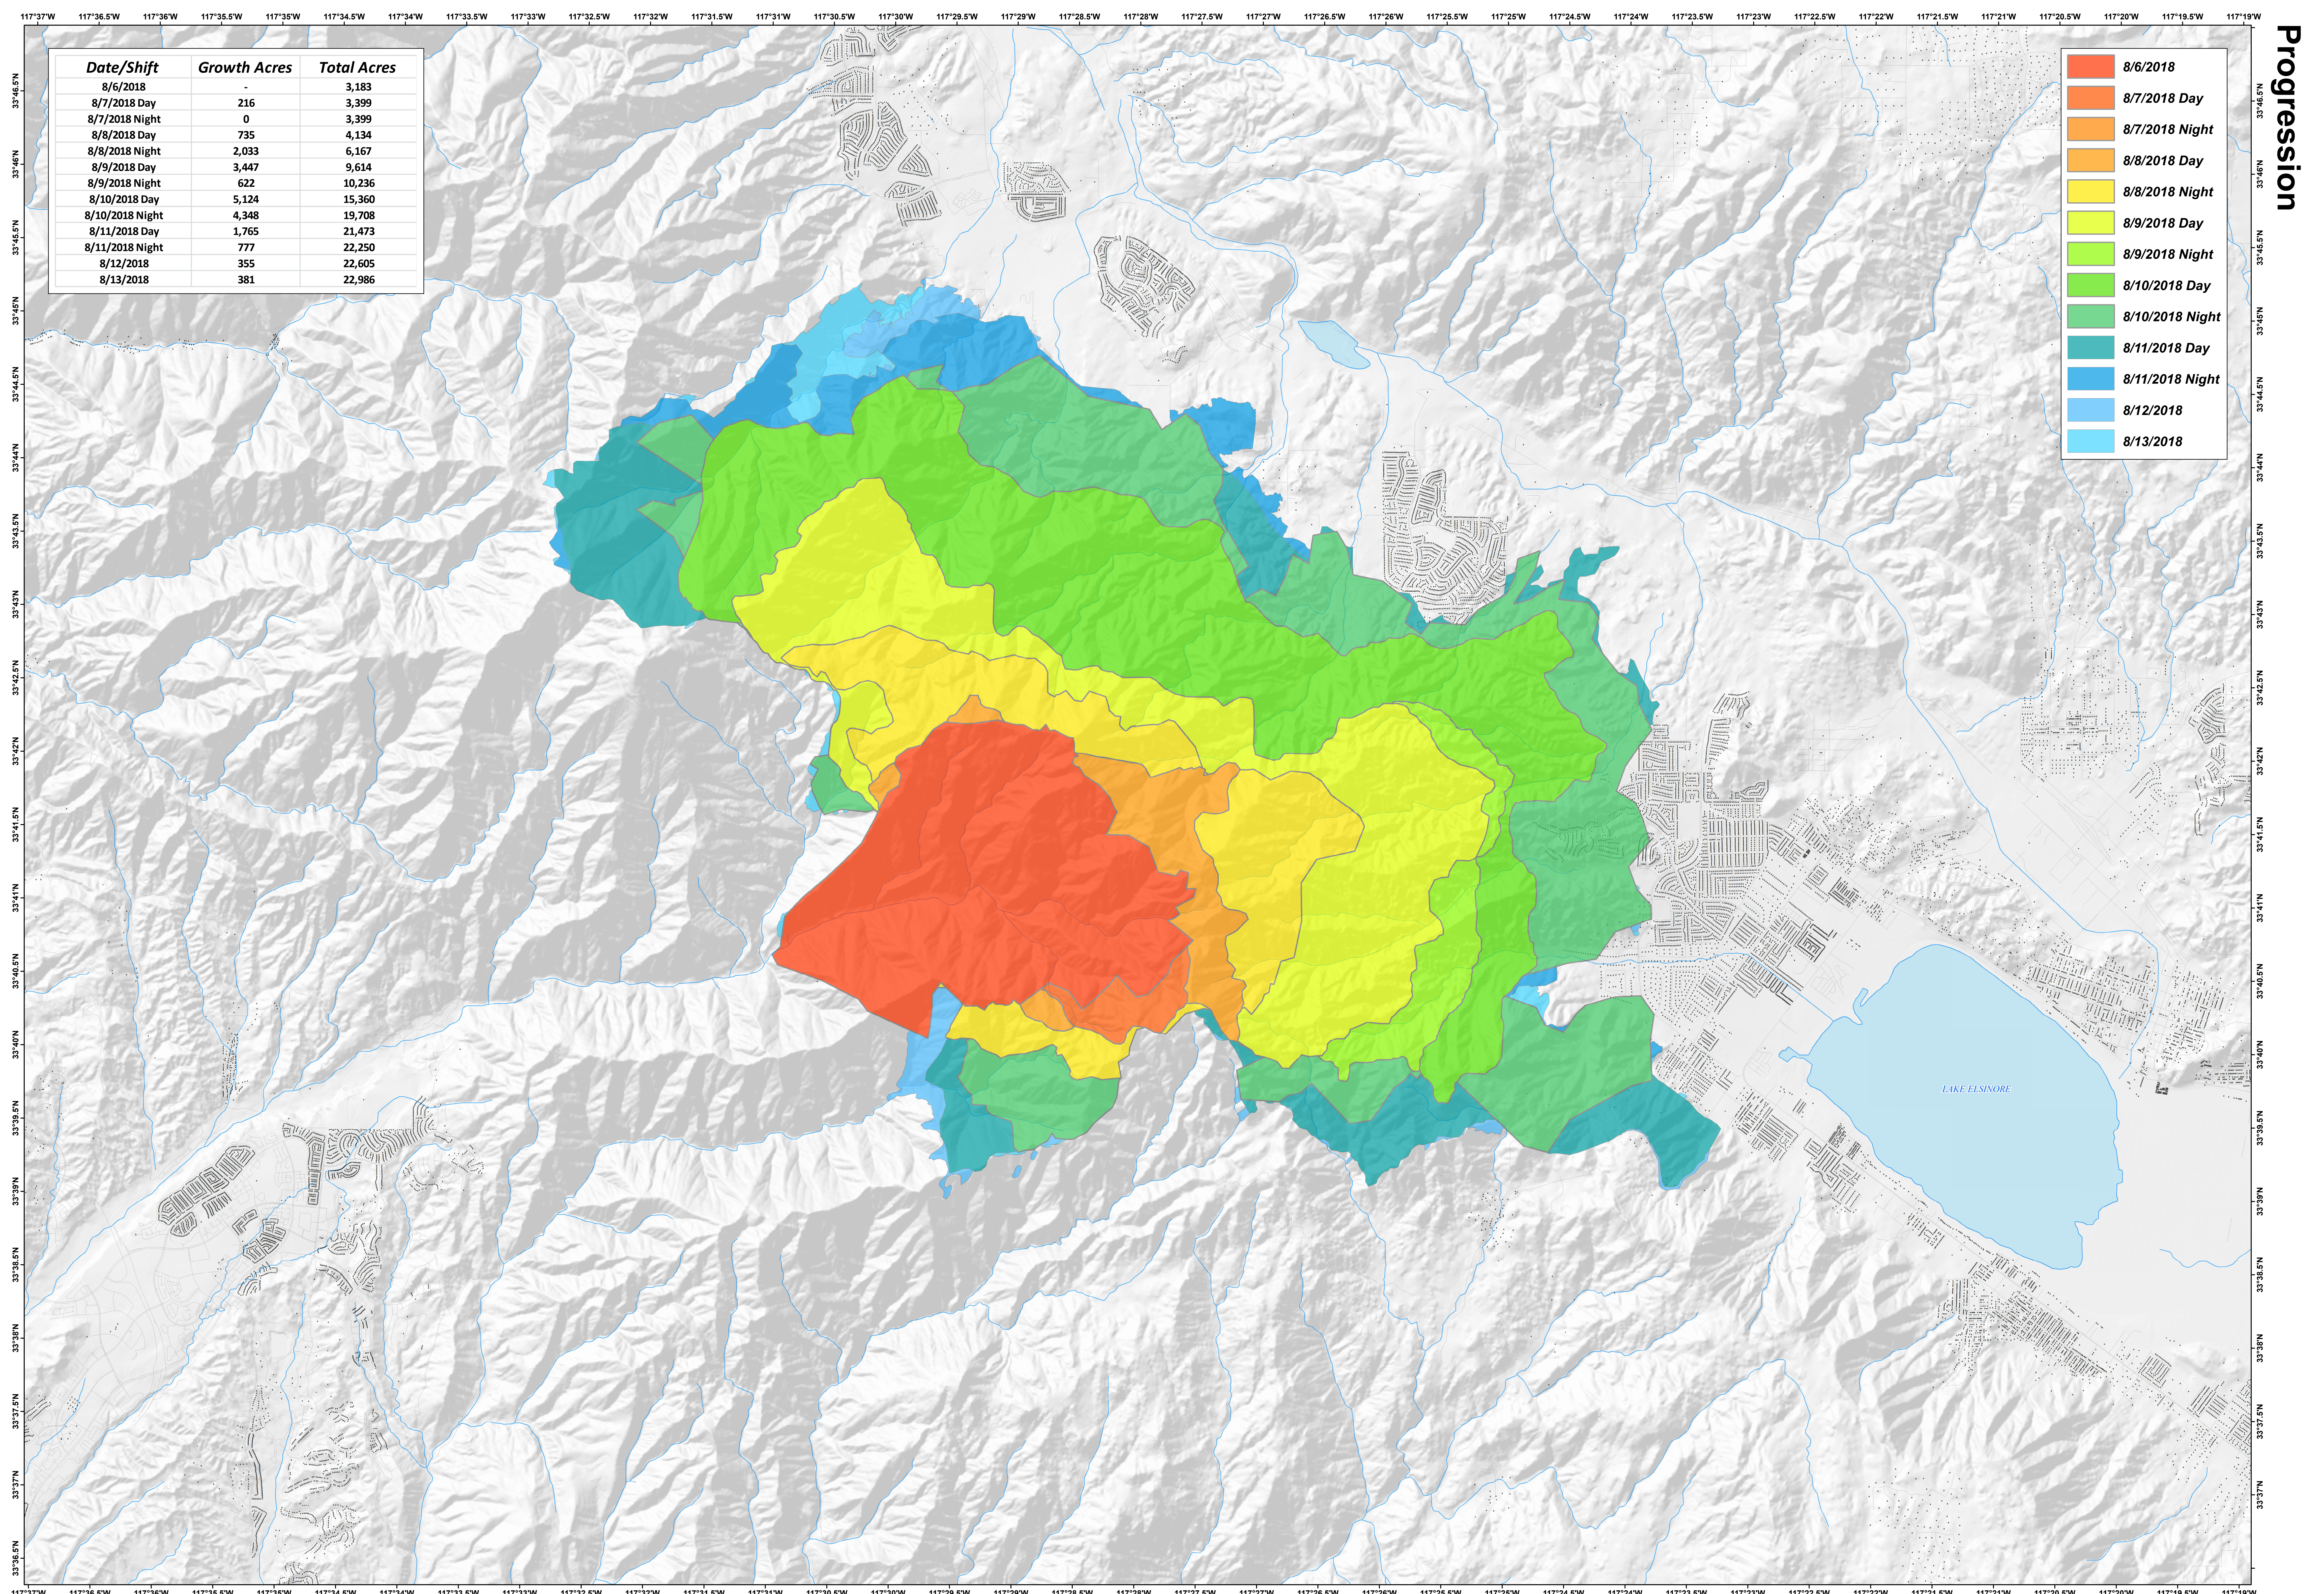

Date/Shift	Growth Acres	Total Acres
8/6/2018	-	3,183
8/7/2018 Day	216	3,399
8/7/2018 Night	0	3,399
8/8/2018 Day	735	4,134
8/8/2018 Night	2,033	6,167
8/9/2018 Day	3,447	9,614
8/9/2018 Night	622	10,236
8/10/2018 Day	5,124	15,360
8/10/2018 Night	4,348	19,708
8/11/2018 Day	1,765	21,473
8/11/2018 Night	777	22,250
8/12/2018	355	22,605
8/13/2018	381	22,986

	8/6/2018
	8/7/2018 Day
	8/7/2018 Night
	8/8/2018 Day
	8/8/2018 Night
	8/9/2018 Day
	8/9/2018 Night
	8/10/2018 Day
	8/10/2018 Night
	8/11/2018 Day
	8/11/2018 Night
	8/12/2018
	8/13/2018

Holy Fire
CA-CNF-002664
Progression

1:24,000
 NAD 1983 UTM Zone 11N
 Map Created by SoCal Team 1 GIS
 8/13/2018 9:02:09 PM