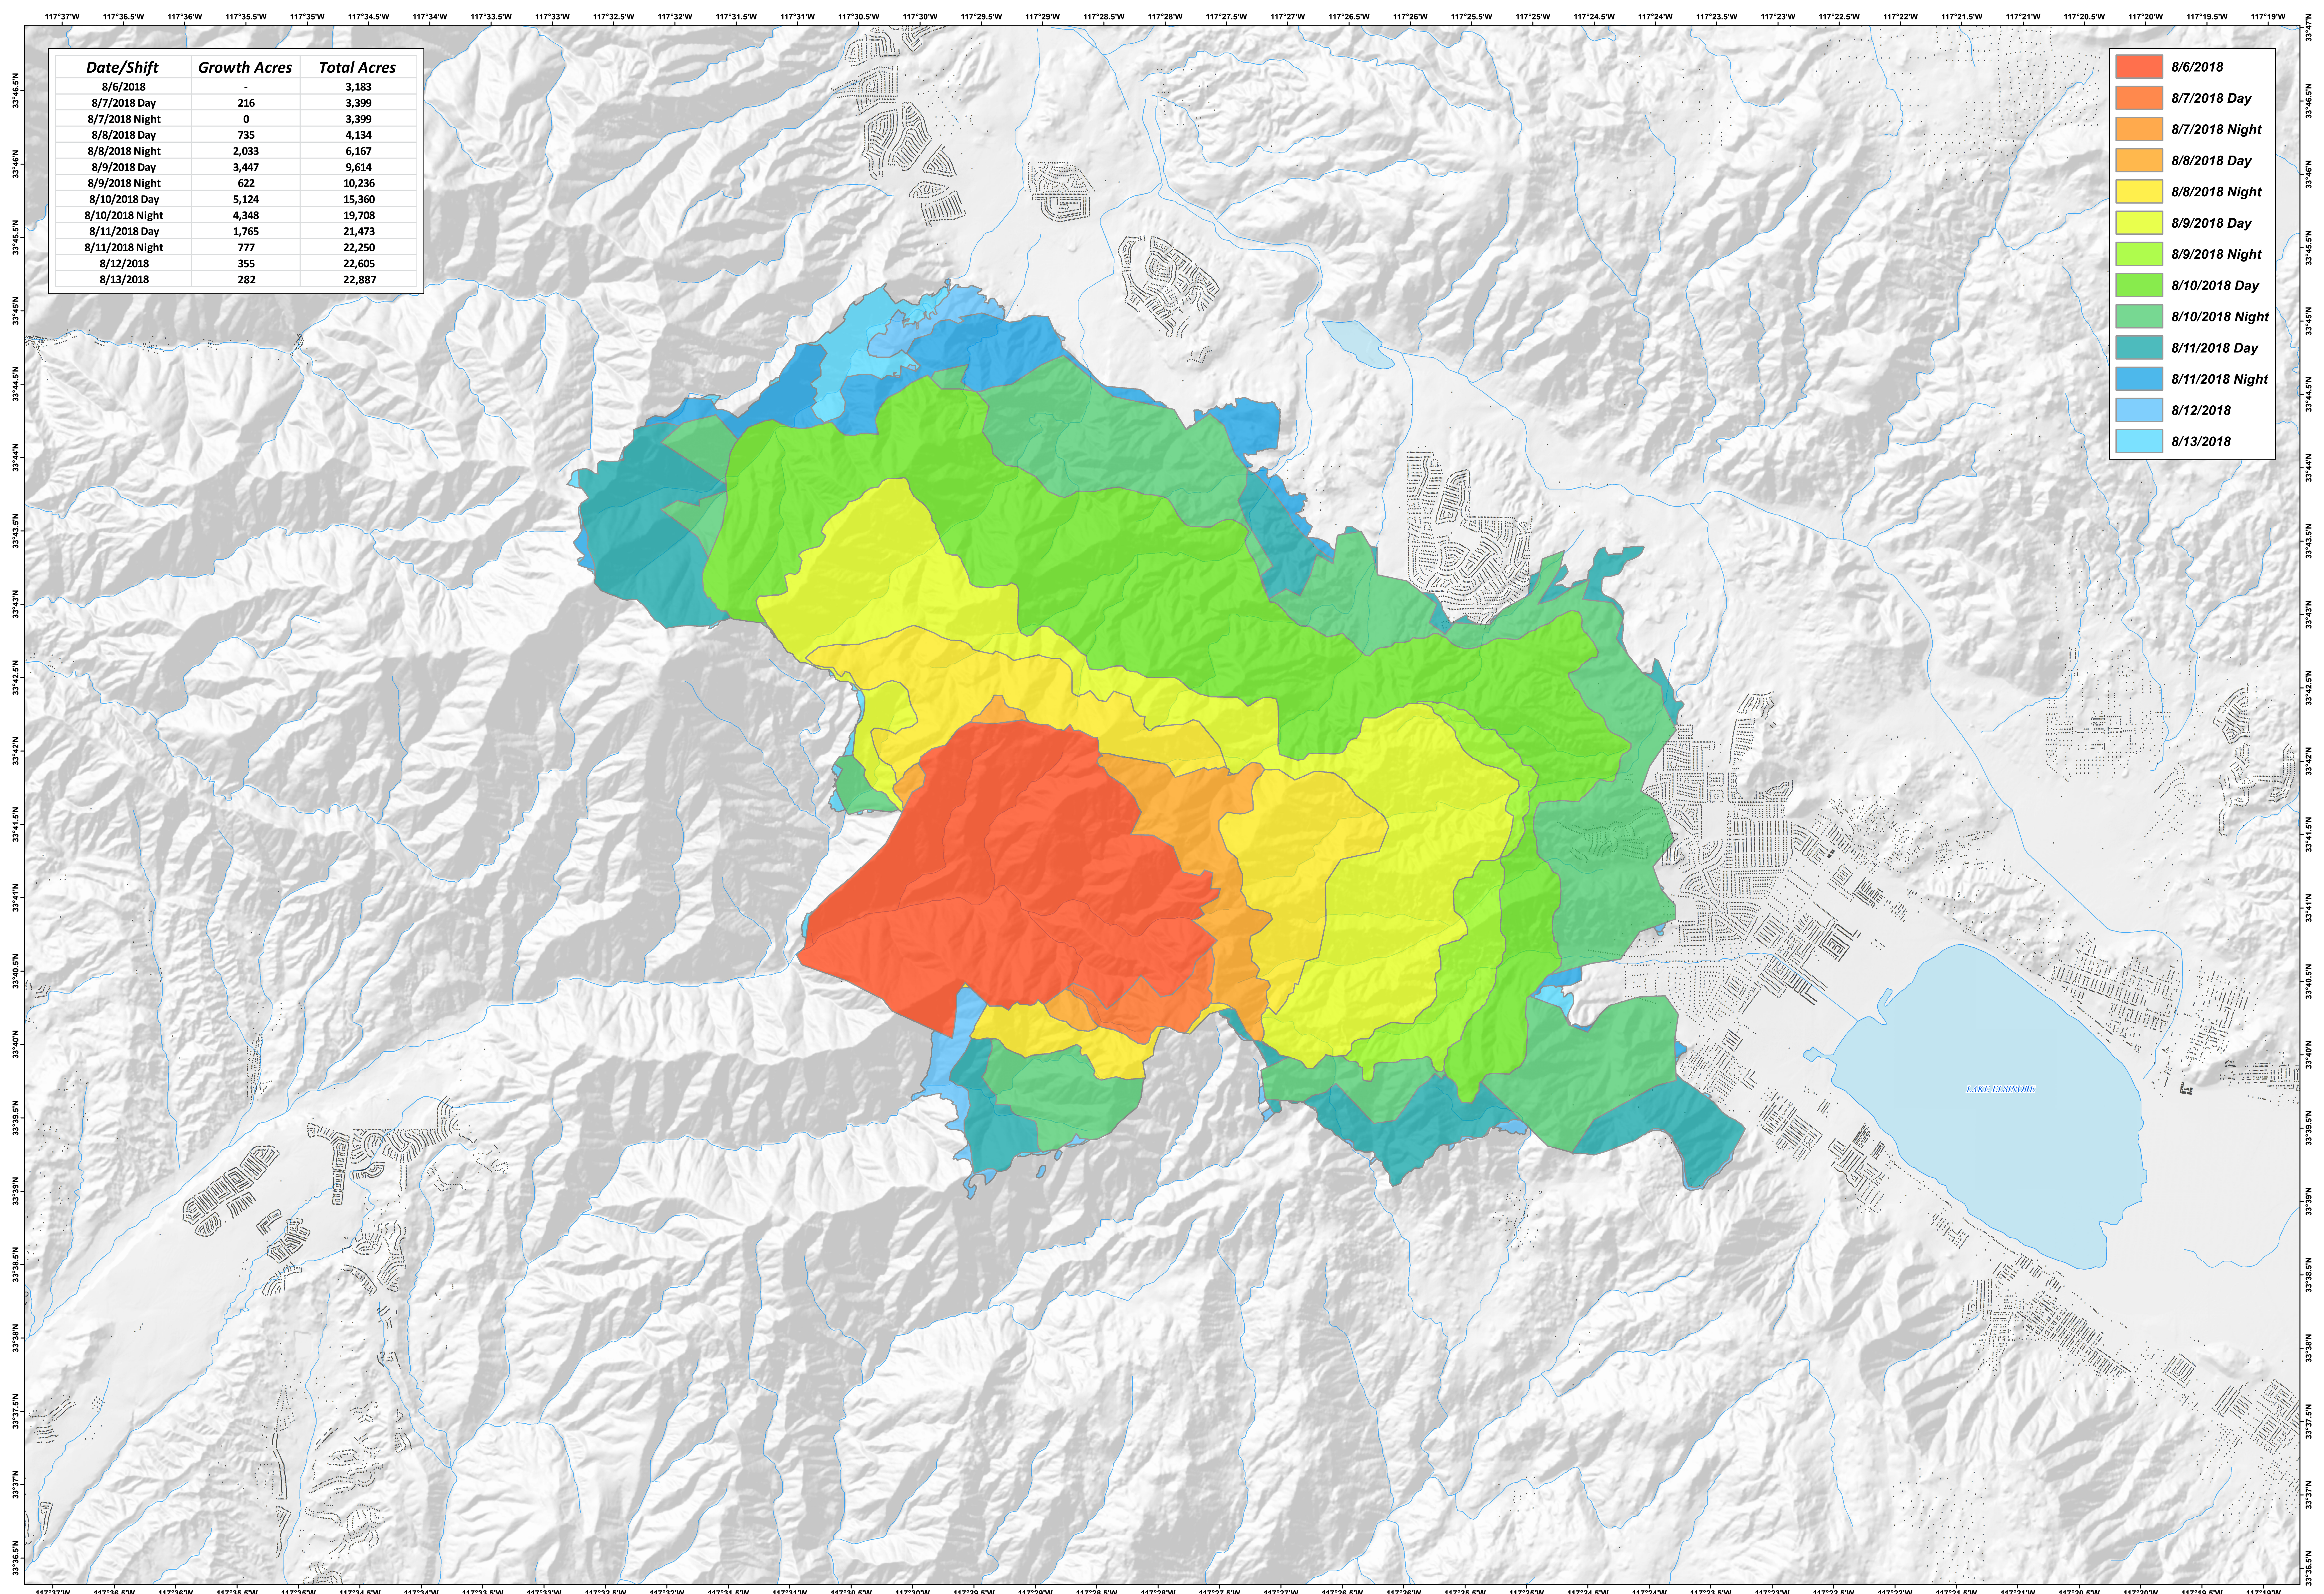

Date/Shift	Growth Acres	Total Acres
8/6/2018	-	3,183
8/7/2018 Day	216	3,399
8/7/2018 Night	0	3,399
8/8/2018 Day	735	4,134
8/8/2018 Night	2,033	6,167
8/9/2018 Day	3,447	9,614
8/9/2018 Night	622	10,236
8/10/2018 Day	5,124	15,360
8/10/2018 Night	4,348	19,708
8/11/2018 Day	1,765	21,473
8/11/2018 Night	777	22,250
8/12/2018	355	22,605
8/13/2018	282	22,887

	8/6/2018
	8/7/2018 Day
	8/7/2018 Night
	8/8/2018 Day
	8/8/2018 Night
	8/9/2018 Day
	8/9/2018 Night
	8/10/2018 Day
	8/10/2018 Night
	8/11/2018 Day
	8/11/2018 Night
	8/12/2018
	8/13/2018

**Holy Fire**  
**CA-CNF-002664**  
**Progression**

1:24,000  
 NAD 1983 UTM Zone 11N  
 Map Created by SoCal Team 1 GIS  
 8/17/2018 2:57:41 PM