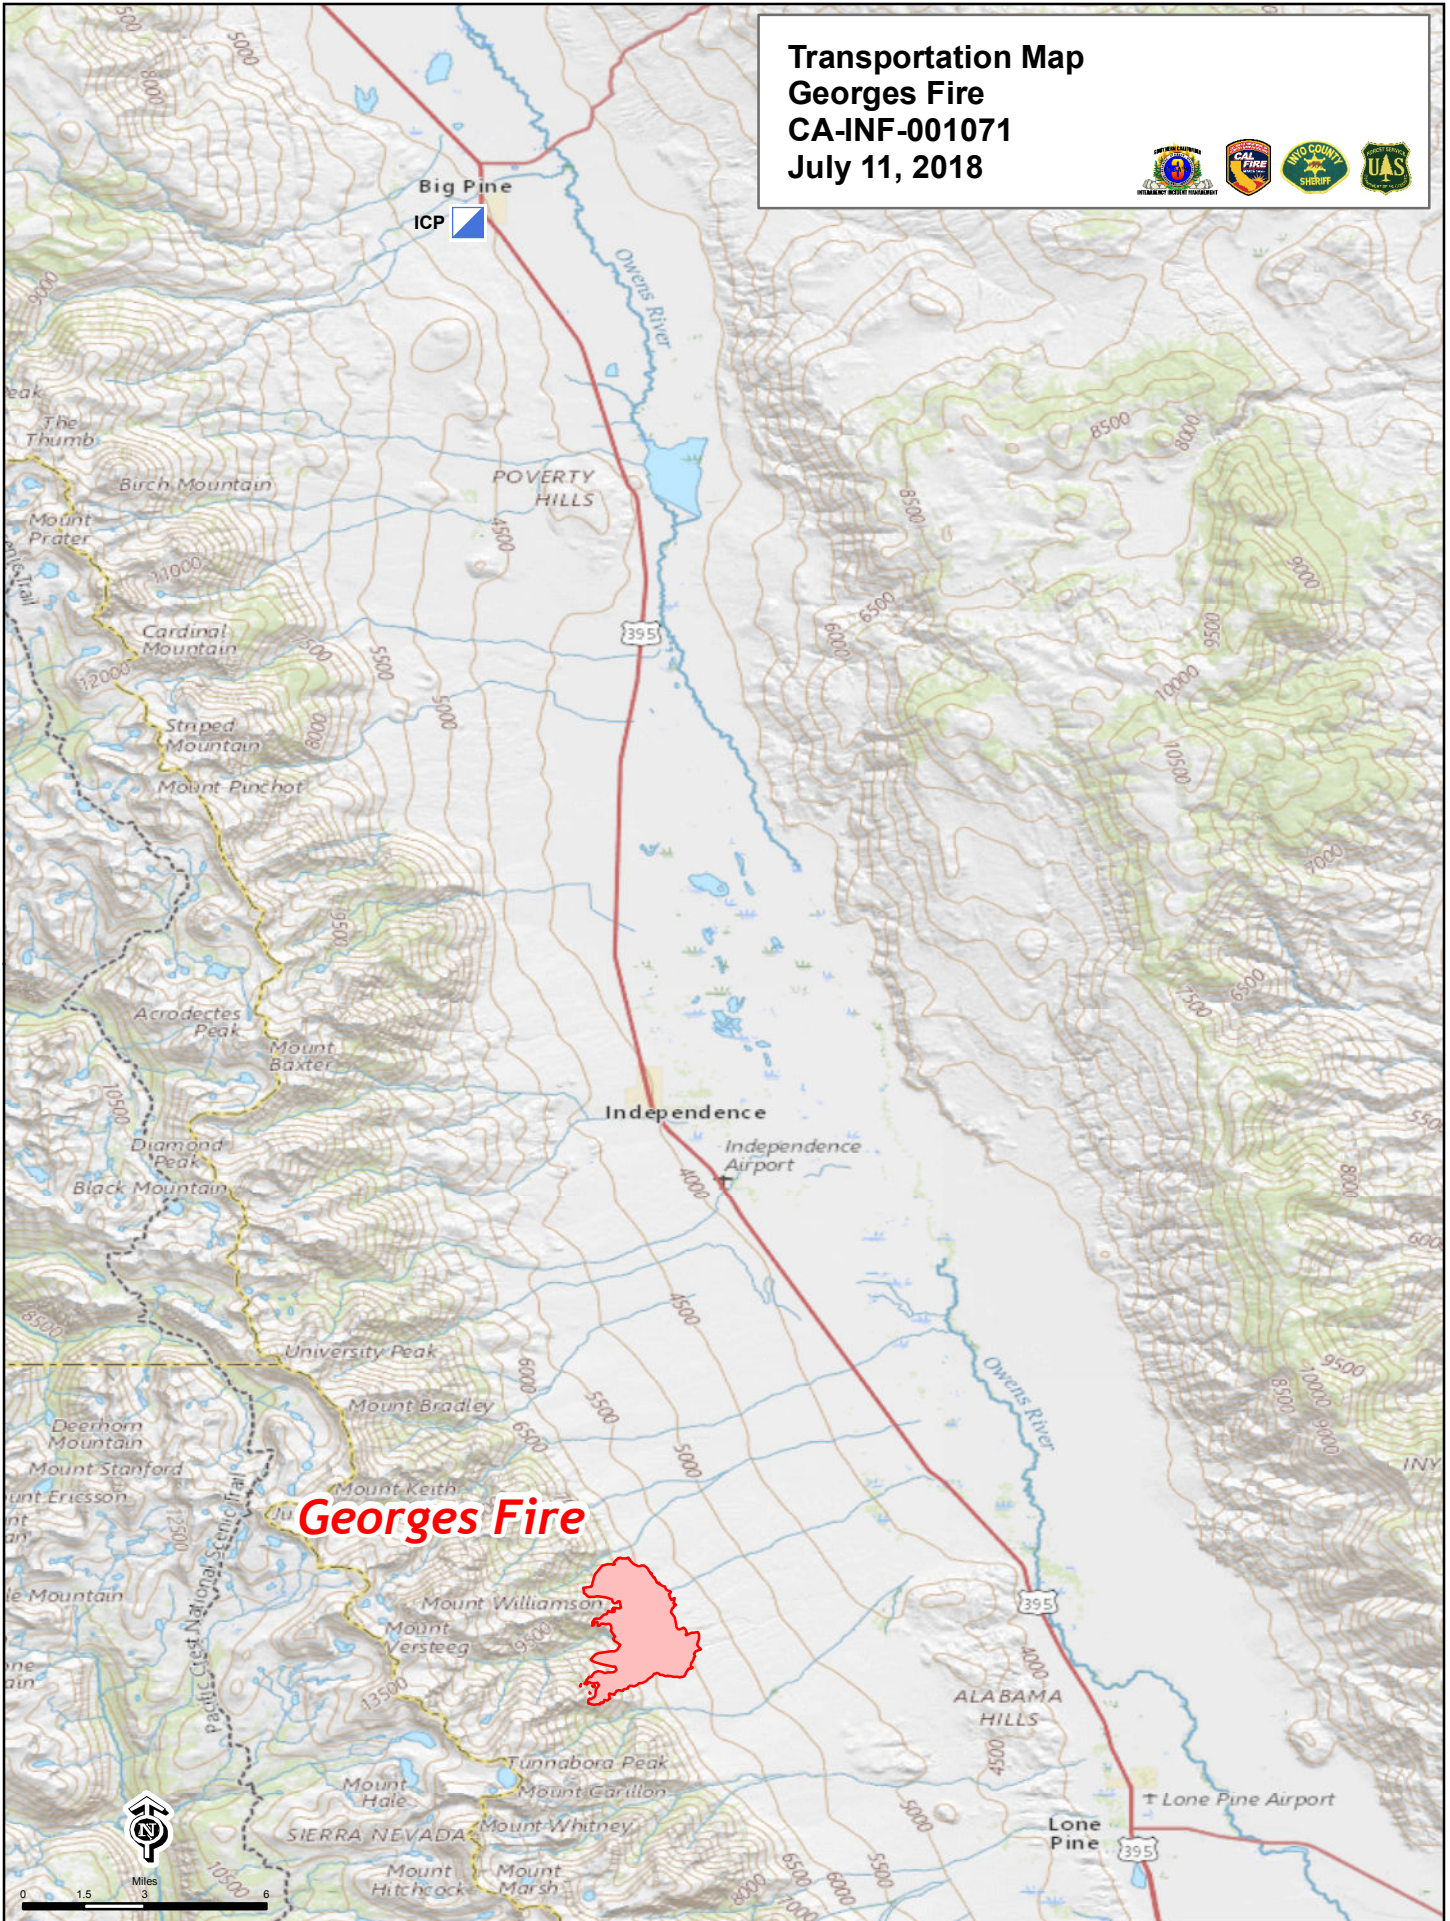

**Transportation Map
Georges Fire
CA-INF-001071
July 11, 2018**

Georges Fire

Big Pine
ICP

Independence
Independence Airport

ALABAMA HILLS

Lone Pine

0 1.5 3 6
Miles