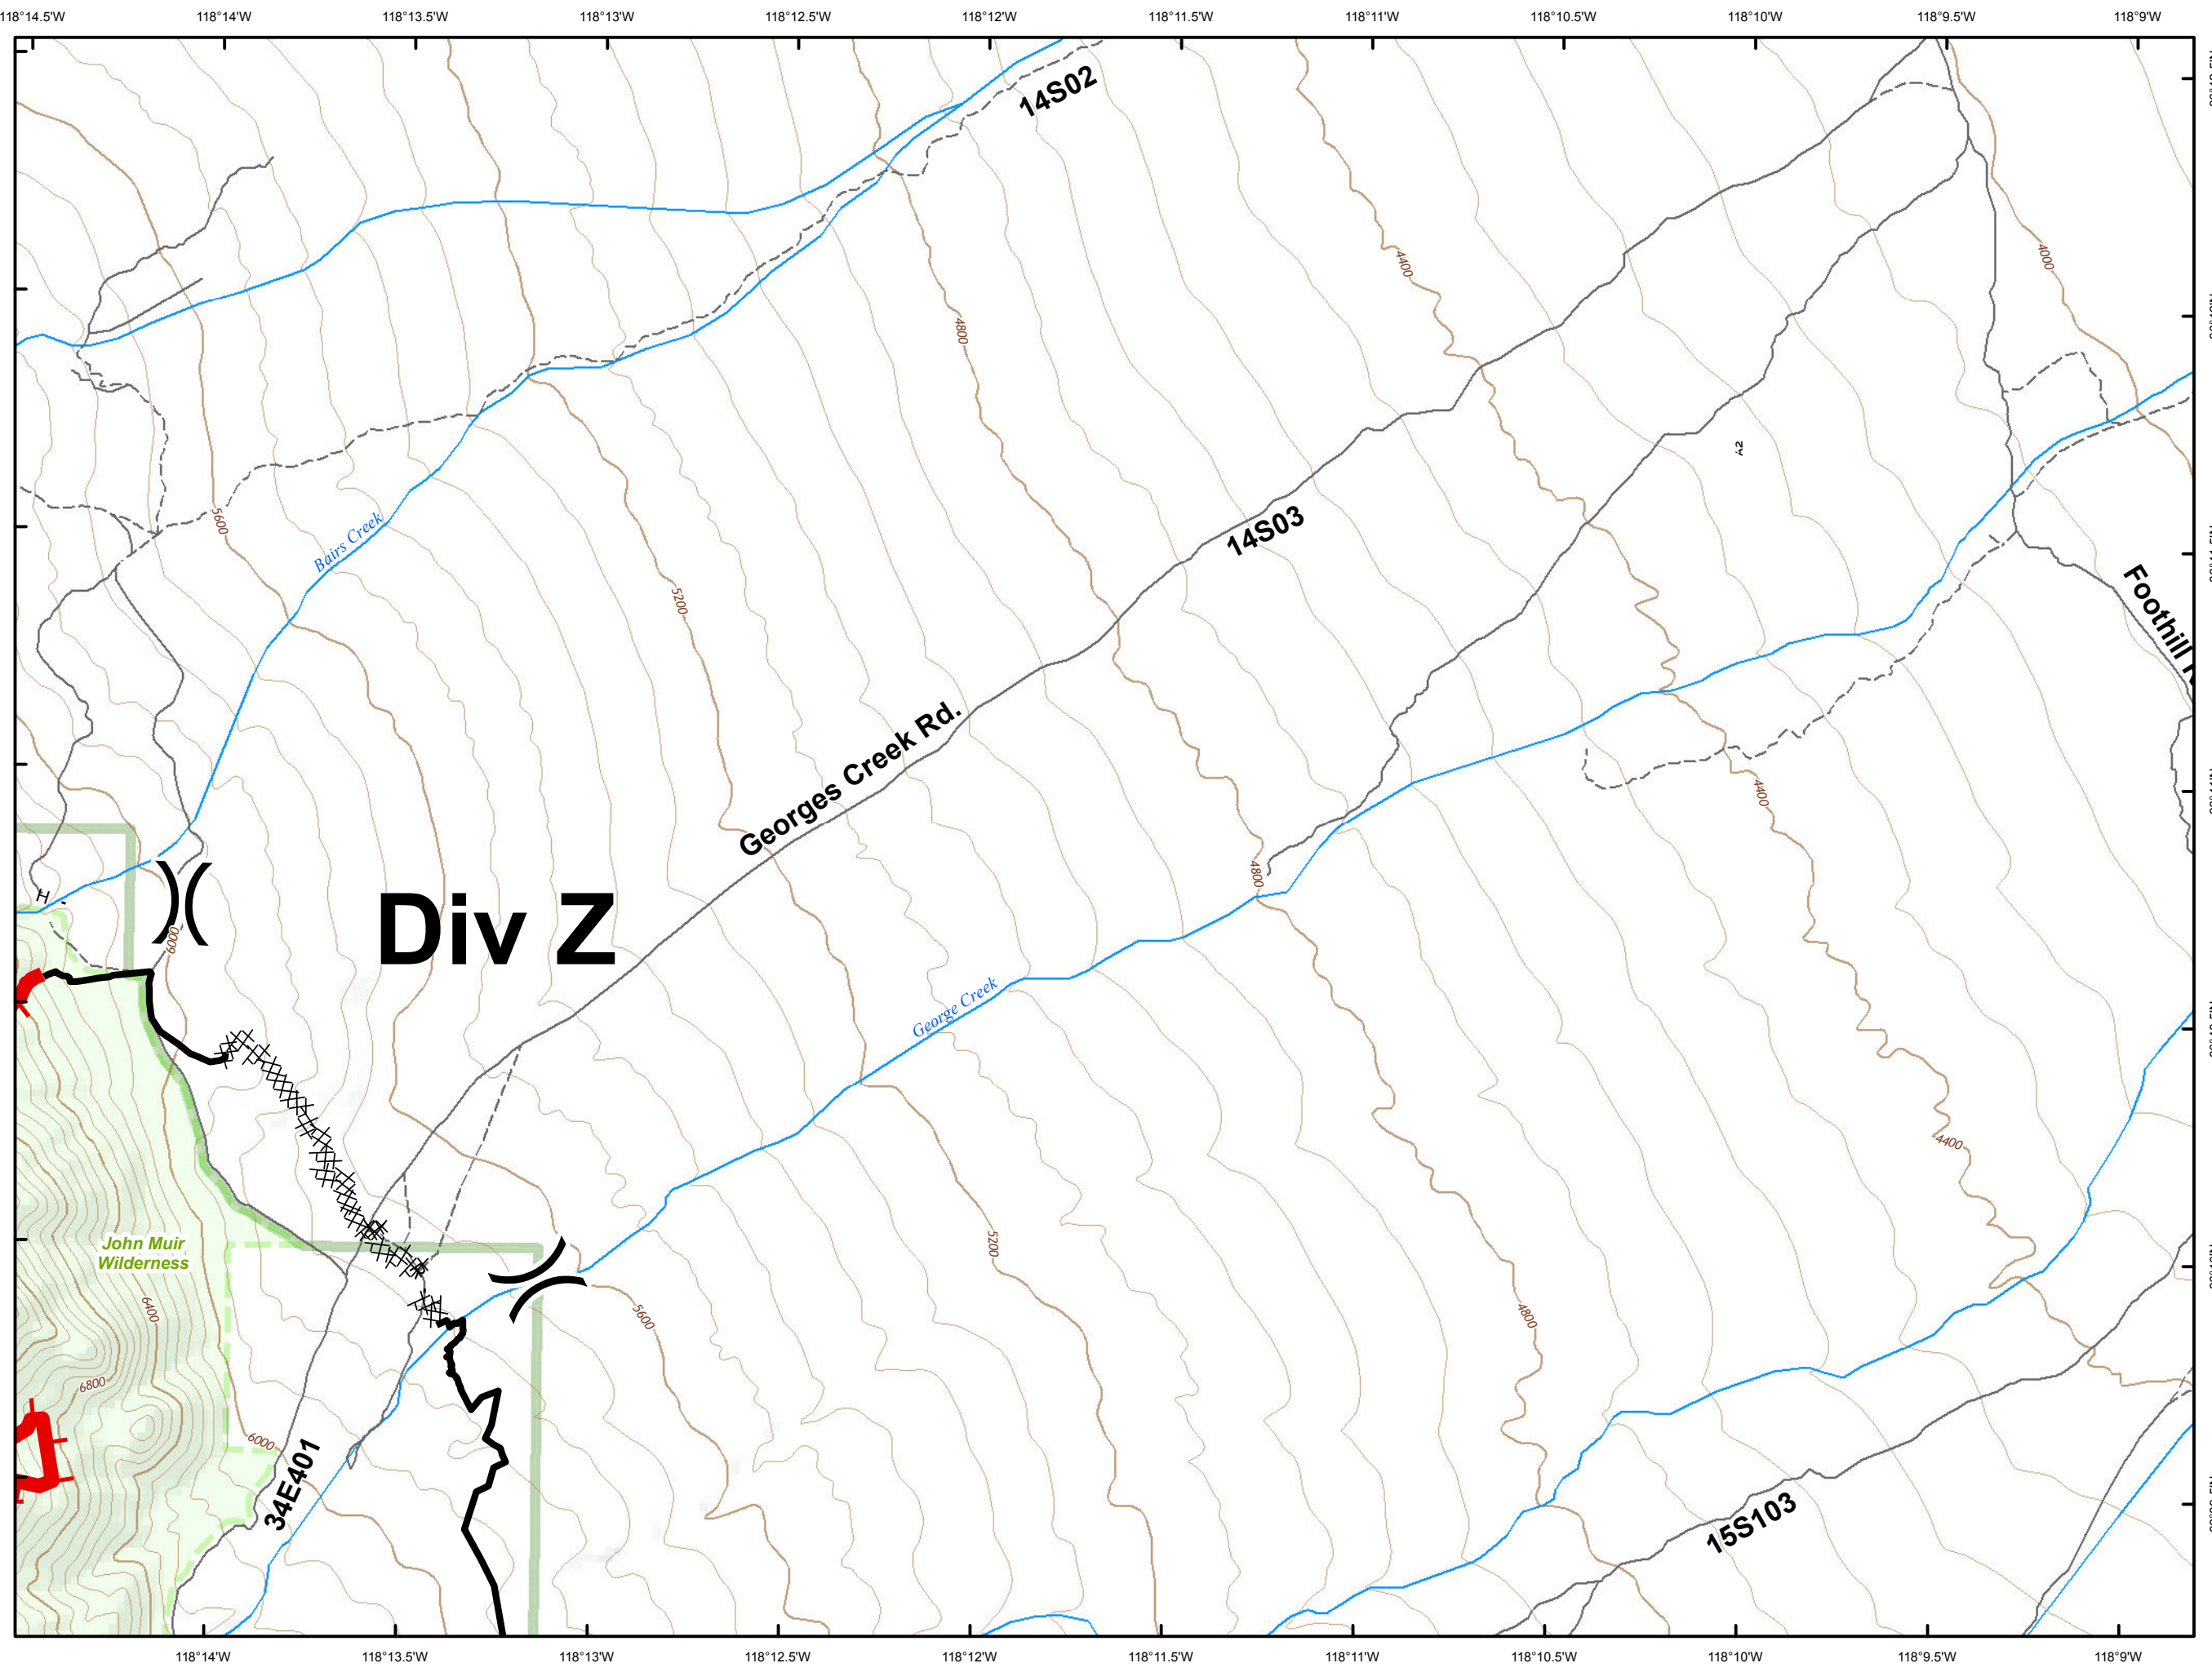

# Georges Fire

CA-INF-001071

July 12, 2018 24hr

- Division Break
- Uncontrolled Fire Edge
- Completed Line
- Completed Dozer Line
- Completed Hand Line
- Summit
- Local Road
- 4WD
- Lake
- River
- Wilderness
- Forest Boundary

# Div X

Mount  
Williamson

Trojan Peak

John Muir  
Wilderness

34E401

# Georges Fire

CA-INF-001071

July 12, 2018 24hr

- Division Break
- Uncontrolled Fire Edge
- Completed Line
- Completed Dozer Line
- Completed Hand Line
- Road as Completed Line
- Local Road
- 4WD
- River
- Wilderness
- Forest Boundary

# Georges Fire

CA-INF-001071

July 12, 2018 24hr

- Helispot
- ⌋ Division Break
- ▬ Uncontrolled Fire Edge
- ▬ Completed Line
- × Summit
- Local Road
- - - 4WD
- ▬ Lake
- ▬ River
- ▬ Wilderness
- ▬ Forest Boundary