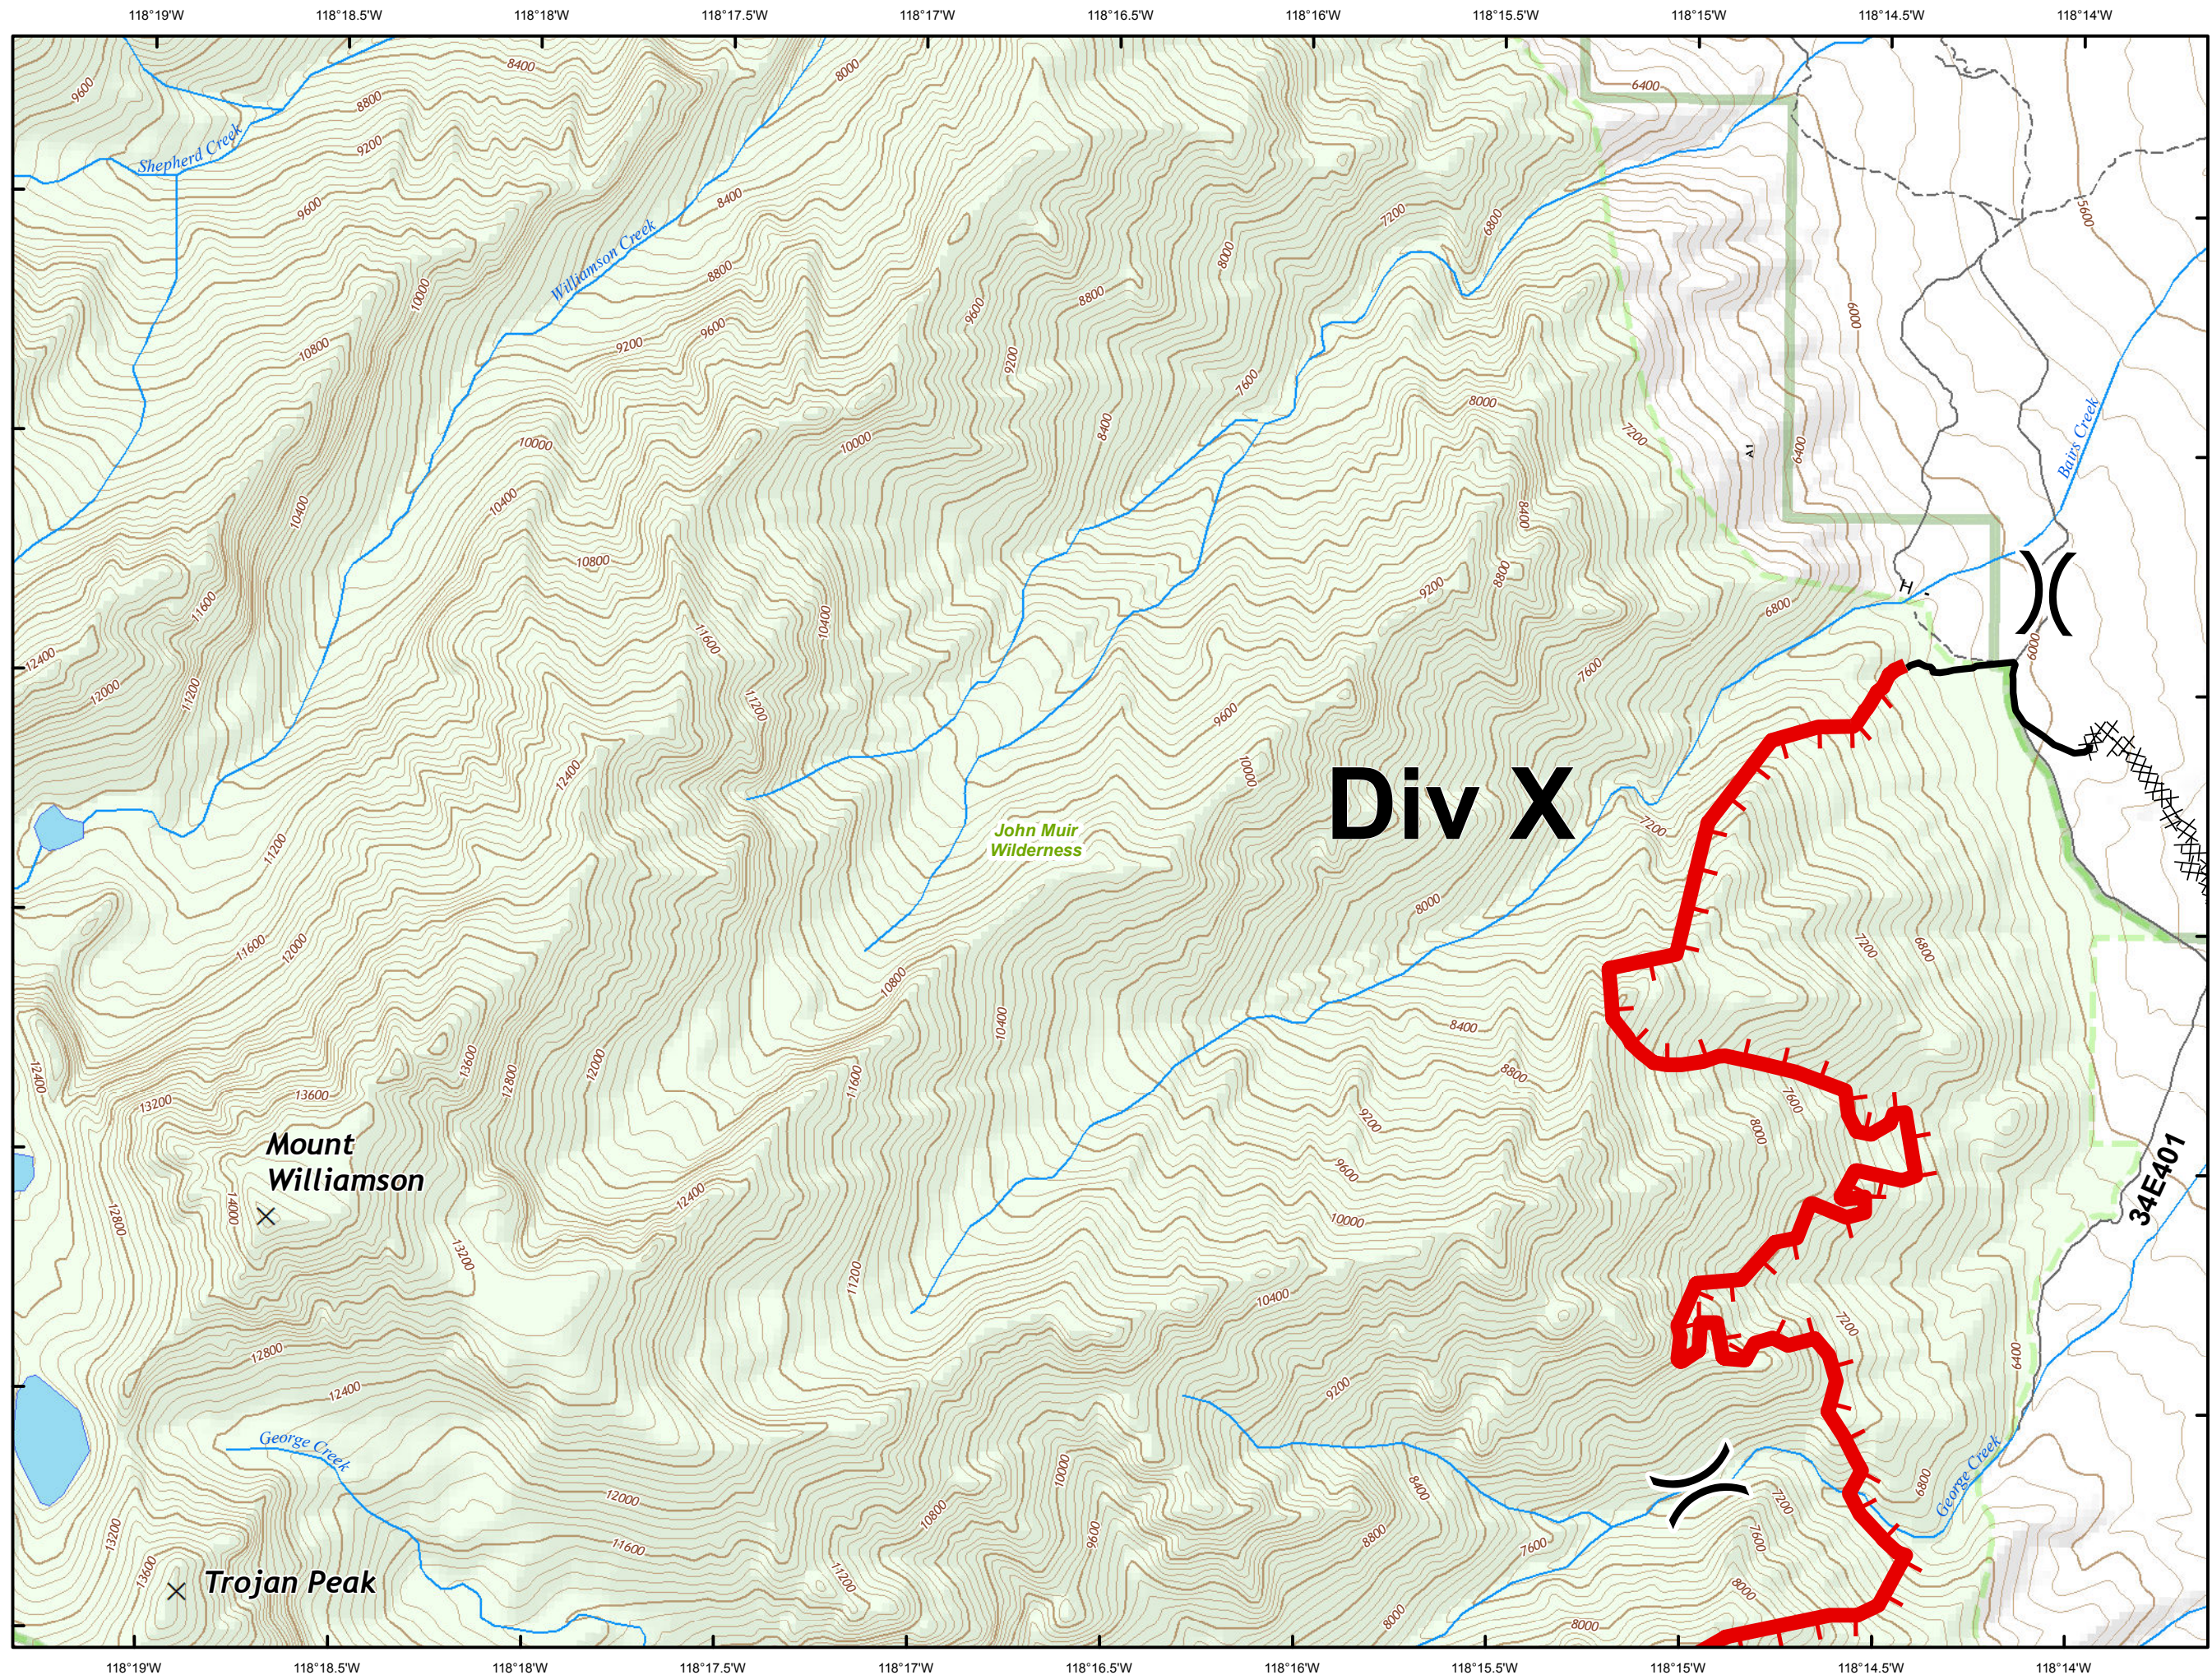

# Georges Fire

CA-INF-001071

July 12, 2018 24hr

- Division Break
- Uncontrolled Fire Edge
- Completed Line
- Completed Dozer Line
- Completed Hand Line
- Summit
- Local Road
- 4WD
- Lake
- River
- Wilderness
- Forest Boundary

# Georges Fire

CA-INF-001071

July 12, 2018 24hr

- Division Break
- Uncontrolled Fire Edge
- Completed Line
- Completed Dozer Line
- Completed Hand Line
- Road as Completed Line
- Local Road
- 4WD
- River
- Wilderness
- Forest Boundary

# Georges Fire

CA-INF-001071

July 12, 2018 24hr

- Helispot
- ⌋ Division Break
- ▬ Uncontrolled Fire Edge
- ▬ Completed Line
- × Summit
- Local Road
- - - 4WD
- ▬ Lake
- ▬ River
- ▬ Wilderness
- ▬ Forest Boundary

# Georges Fire

CA-INF-001071

July 12, 2018 24hr

- Helispot
- Division Break
- Completed Line
- Completed Dozer Line
- Road as Completed Line
- Local Road
- 4WD
- River
- Wilderness
- Forest Boundary