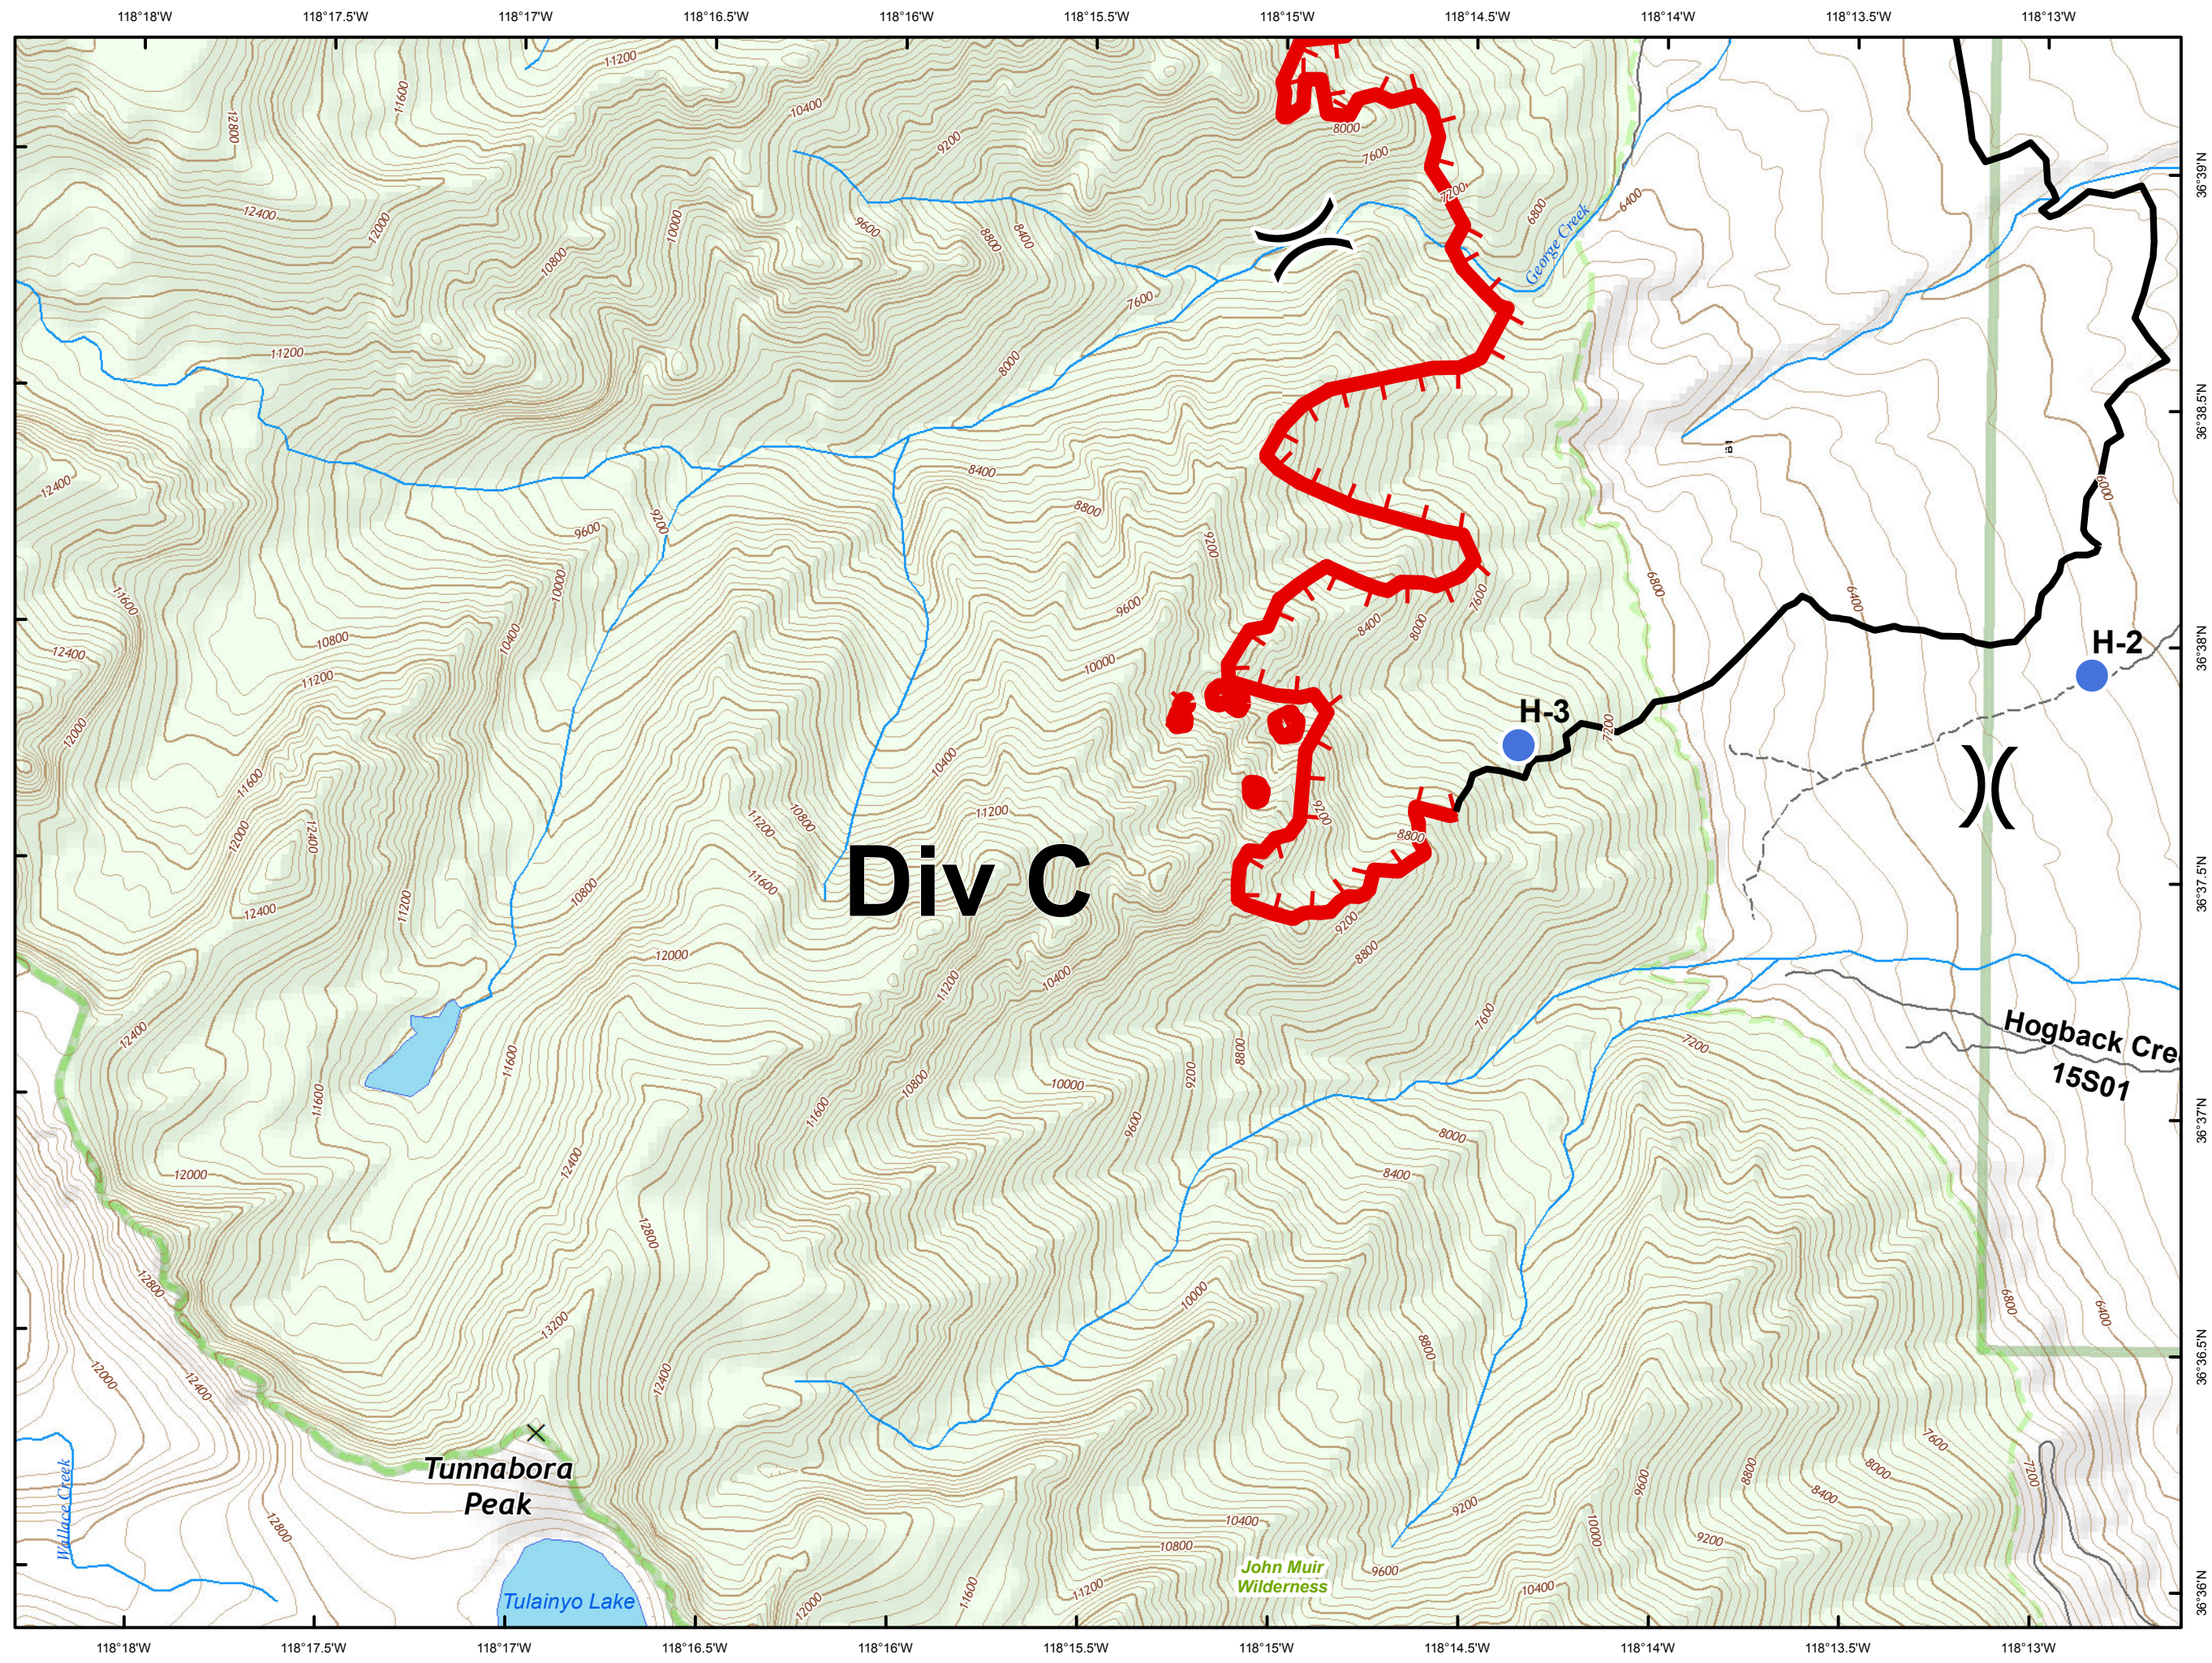

# Georges Fire

CA-INF-001071

July 12, 2018 24hr

- Division Break
- Uncontrolled Fire Edge
- Completed Line
- Completed Dozer Line
- Completed Hand Line
- Summit
- Local Road
- 4WD
- Lake
- River
- Wilderness
- Forest Boundary

# Georges Fire

CA-INF-001071

July 12, 2018 24hr

- Division Break
- Uncontrolled Fire Edge
- Completed Line
- Completed Dozer Line
- Completed Hand Line
- Road as Completed Line
- Local Road
- 4WD
- River
- Wilderness
- Forest Boundary

# Georges Fire

CA-INF-001071

July 12, 2018 24hr

- Helispot
- ⌋ Division Break
- ▬ Uncontrolled Fire Edge
- ▬ Completed Line
- × Summit
- Local Road
- - - 4WD
- ▬ Lake
- ▬ River
- ▬ Wilderness
- ▬ Forest Boundary

# Georges Fire

CA-INF-001071

July 12, 2018 24hr

- Helispot
- Division Break
- Completed Line
- Completed Dozer Line
- Road as Completed Line
- Local Road
- 4WD
- River
- Wilderness
- Forest Boundary