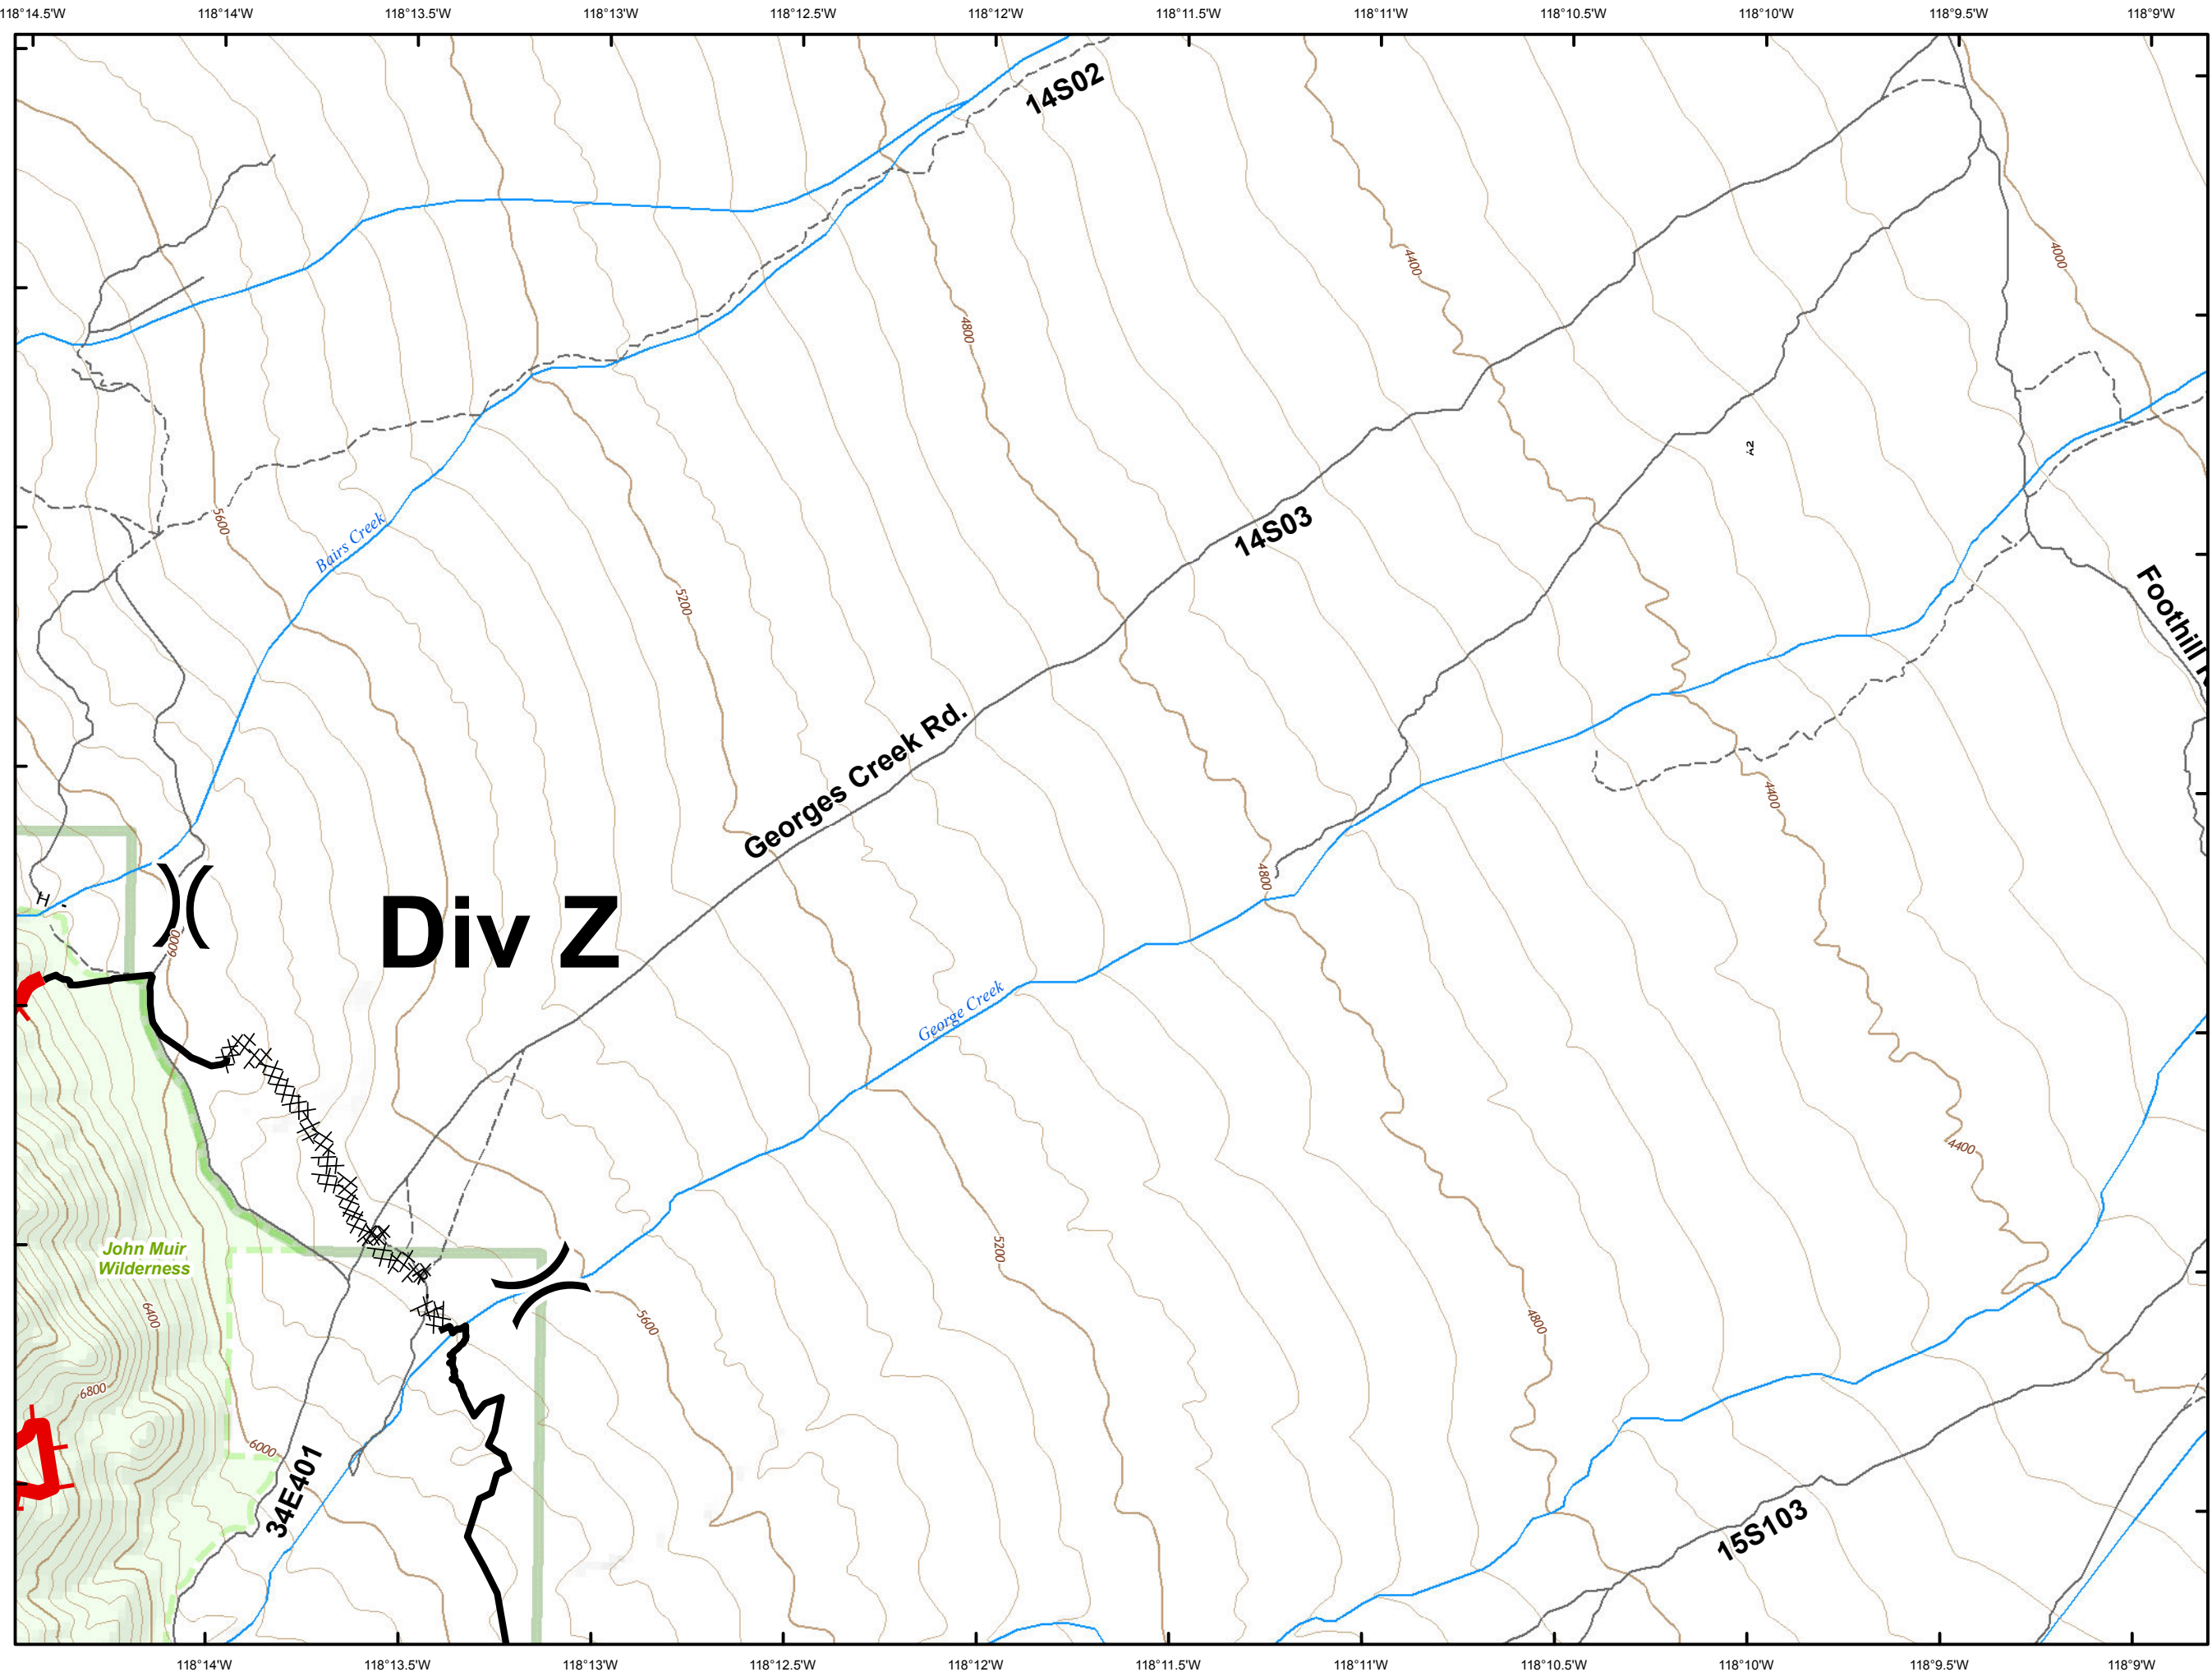

# Georges Fire

CA-INF-001071

July 12, 2018 24hr

- Division Break
- Uncontrolled Fire Edge
- Completed Line
- Completed Dozer Line
- Completed Hand Line
- Summit
- Local Road
- 4WD
- Lake
- River
- Wilderness
- Forest Boundary

# Div X

Mount  
Williamson

Trojan Peak

John Muir  
Wilderness

34E401

# Georges Fire

CA-INF-001071

July 12, 2018 24hr

- Division Break
- Uncontrolled Fire Edge
- Completed Line
- Completed Dozer Line
- Completed Hand Line
- Road as Completed Line
- Local Road
- 4WD
- River
- Wilderness
- Forest Boundary

# Georges Fire

CA-INF-001071

July 12, 2018 24hr

- Helispot
- Division Break
- Uncontrolled Fire Edge
- Completed Line
- Summit
- Local Road
- 4WD
- Lake
- River
- Wilderness
- Forest Boundary