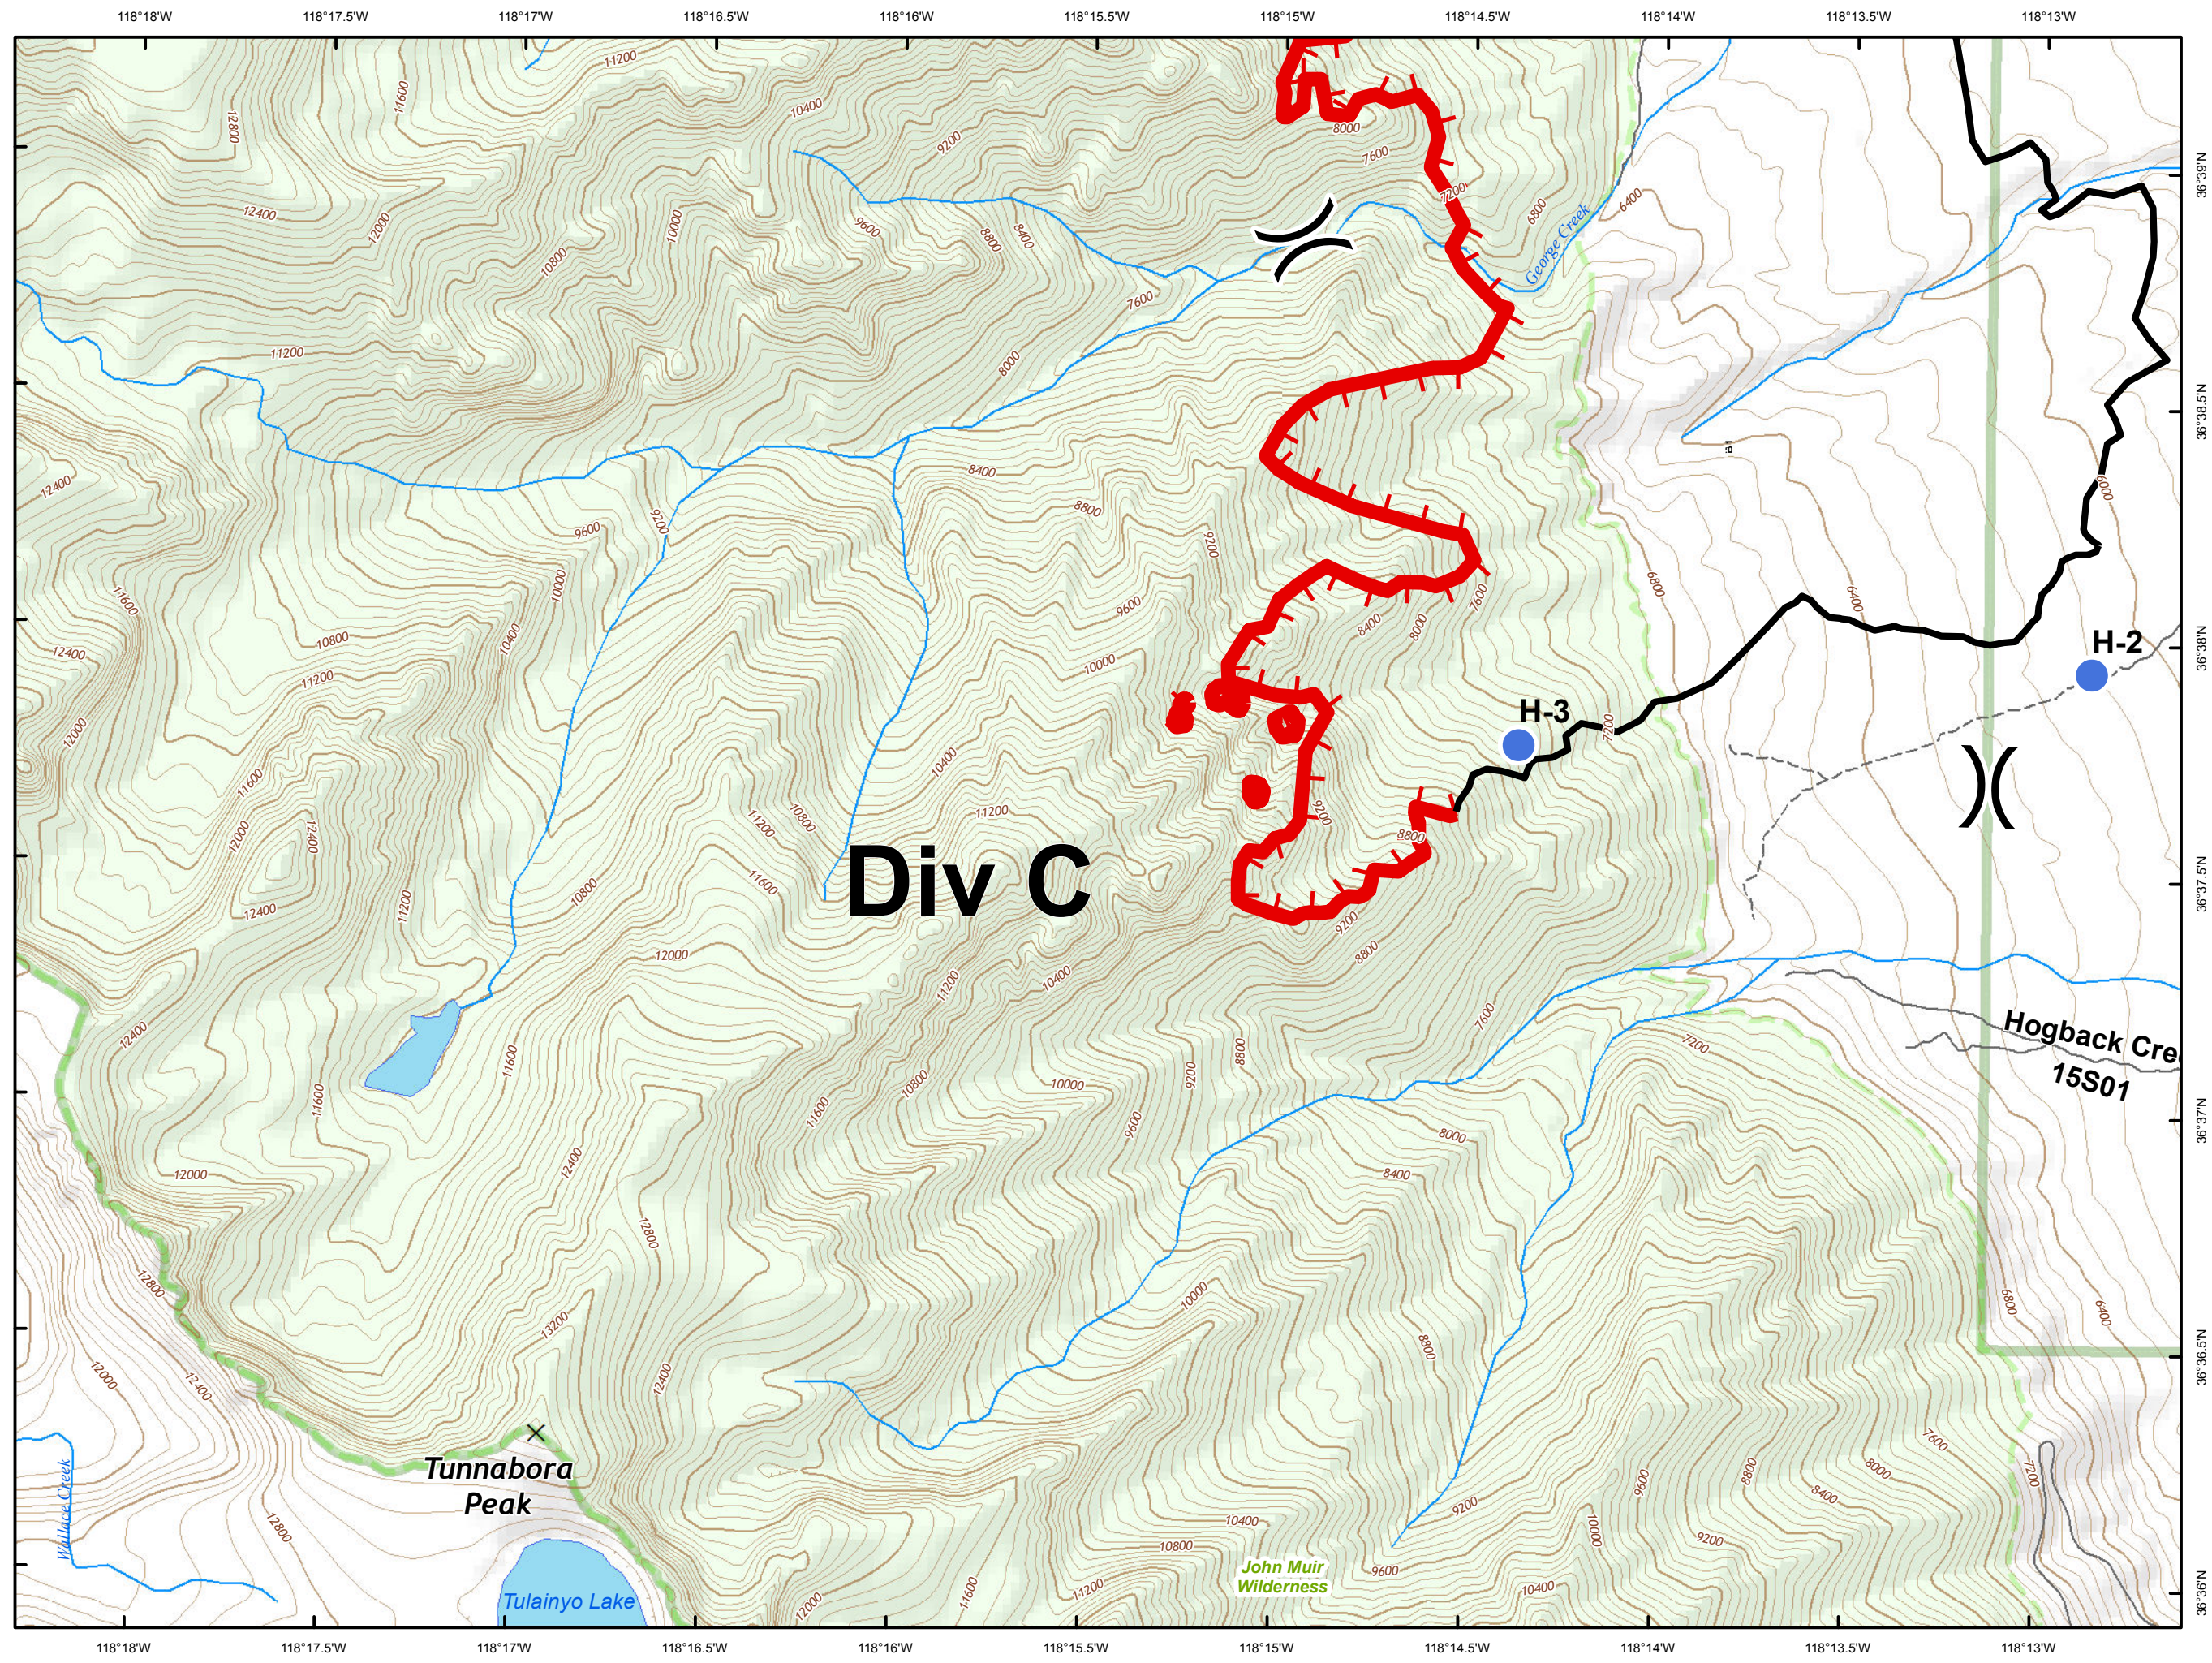

# Georges Fire

CA-INF-001071

July 12, 2018 24hr

- Division Break
- Uncontrolled Fire Edge
- Completed Line
- Completed Dozer Line
- Completed Hand Line
- Summit
- Local Road
- 4WD
- Lake
- River
- Wilderness
- Forest Boundary

# Georges Fire

CA-INF-001071

July 12, 2018 24hr

- Division Break
- Uncontrolled Fire Edge
- Completed Line
- Completed Dozer Line
- Completed Hand Line
- Road as Completed Line
- Local Road
- 4WD
- River
- Wilderness
- Forest Boundary

# Georges Fire

CA-INF-001071

July 12, 2018 24hr

- Helispot
- Division Break
- Uncontrolled Fire Edge
- Completed Line
- Summit
- Local Road
- 4WD
- Lake
- River
- Wilderness
- Forest Boundary

# Georges Fire

CA-INF-001071

July 12, 2018 24hr

- Helispot
- Division Break
- Completed Line
- Completed Dozer Line
- Road as Completed Line
- Local Road
- 4WD
- River
- Wilderness
- Forest Boundary