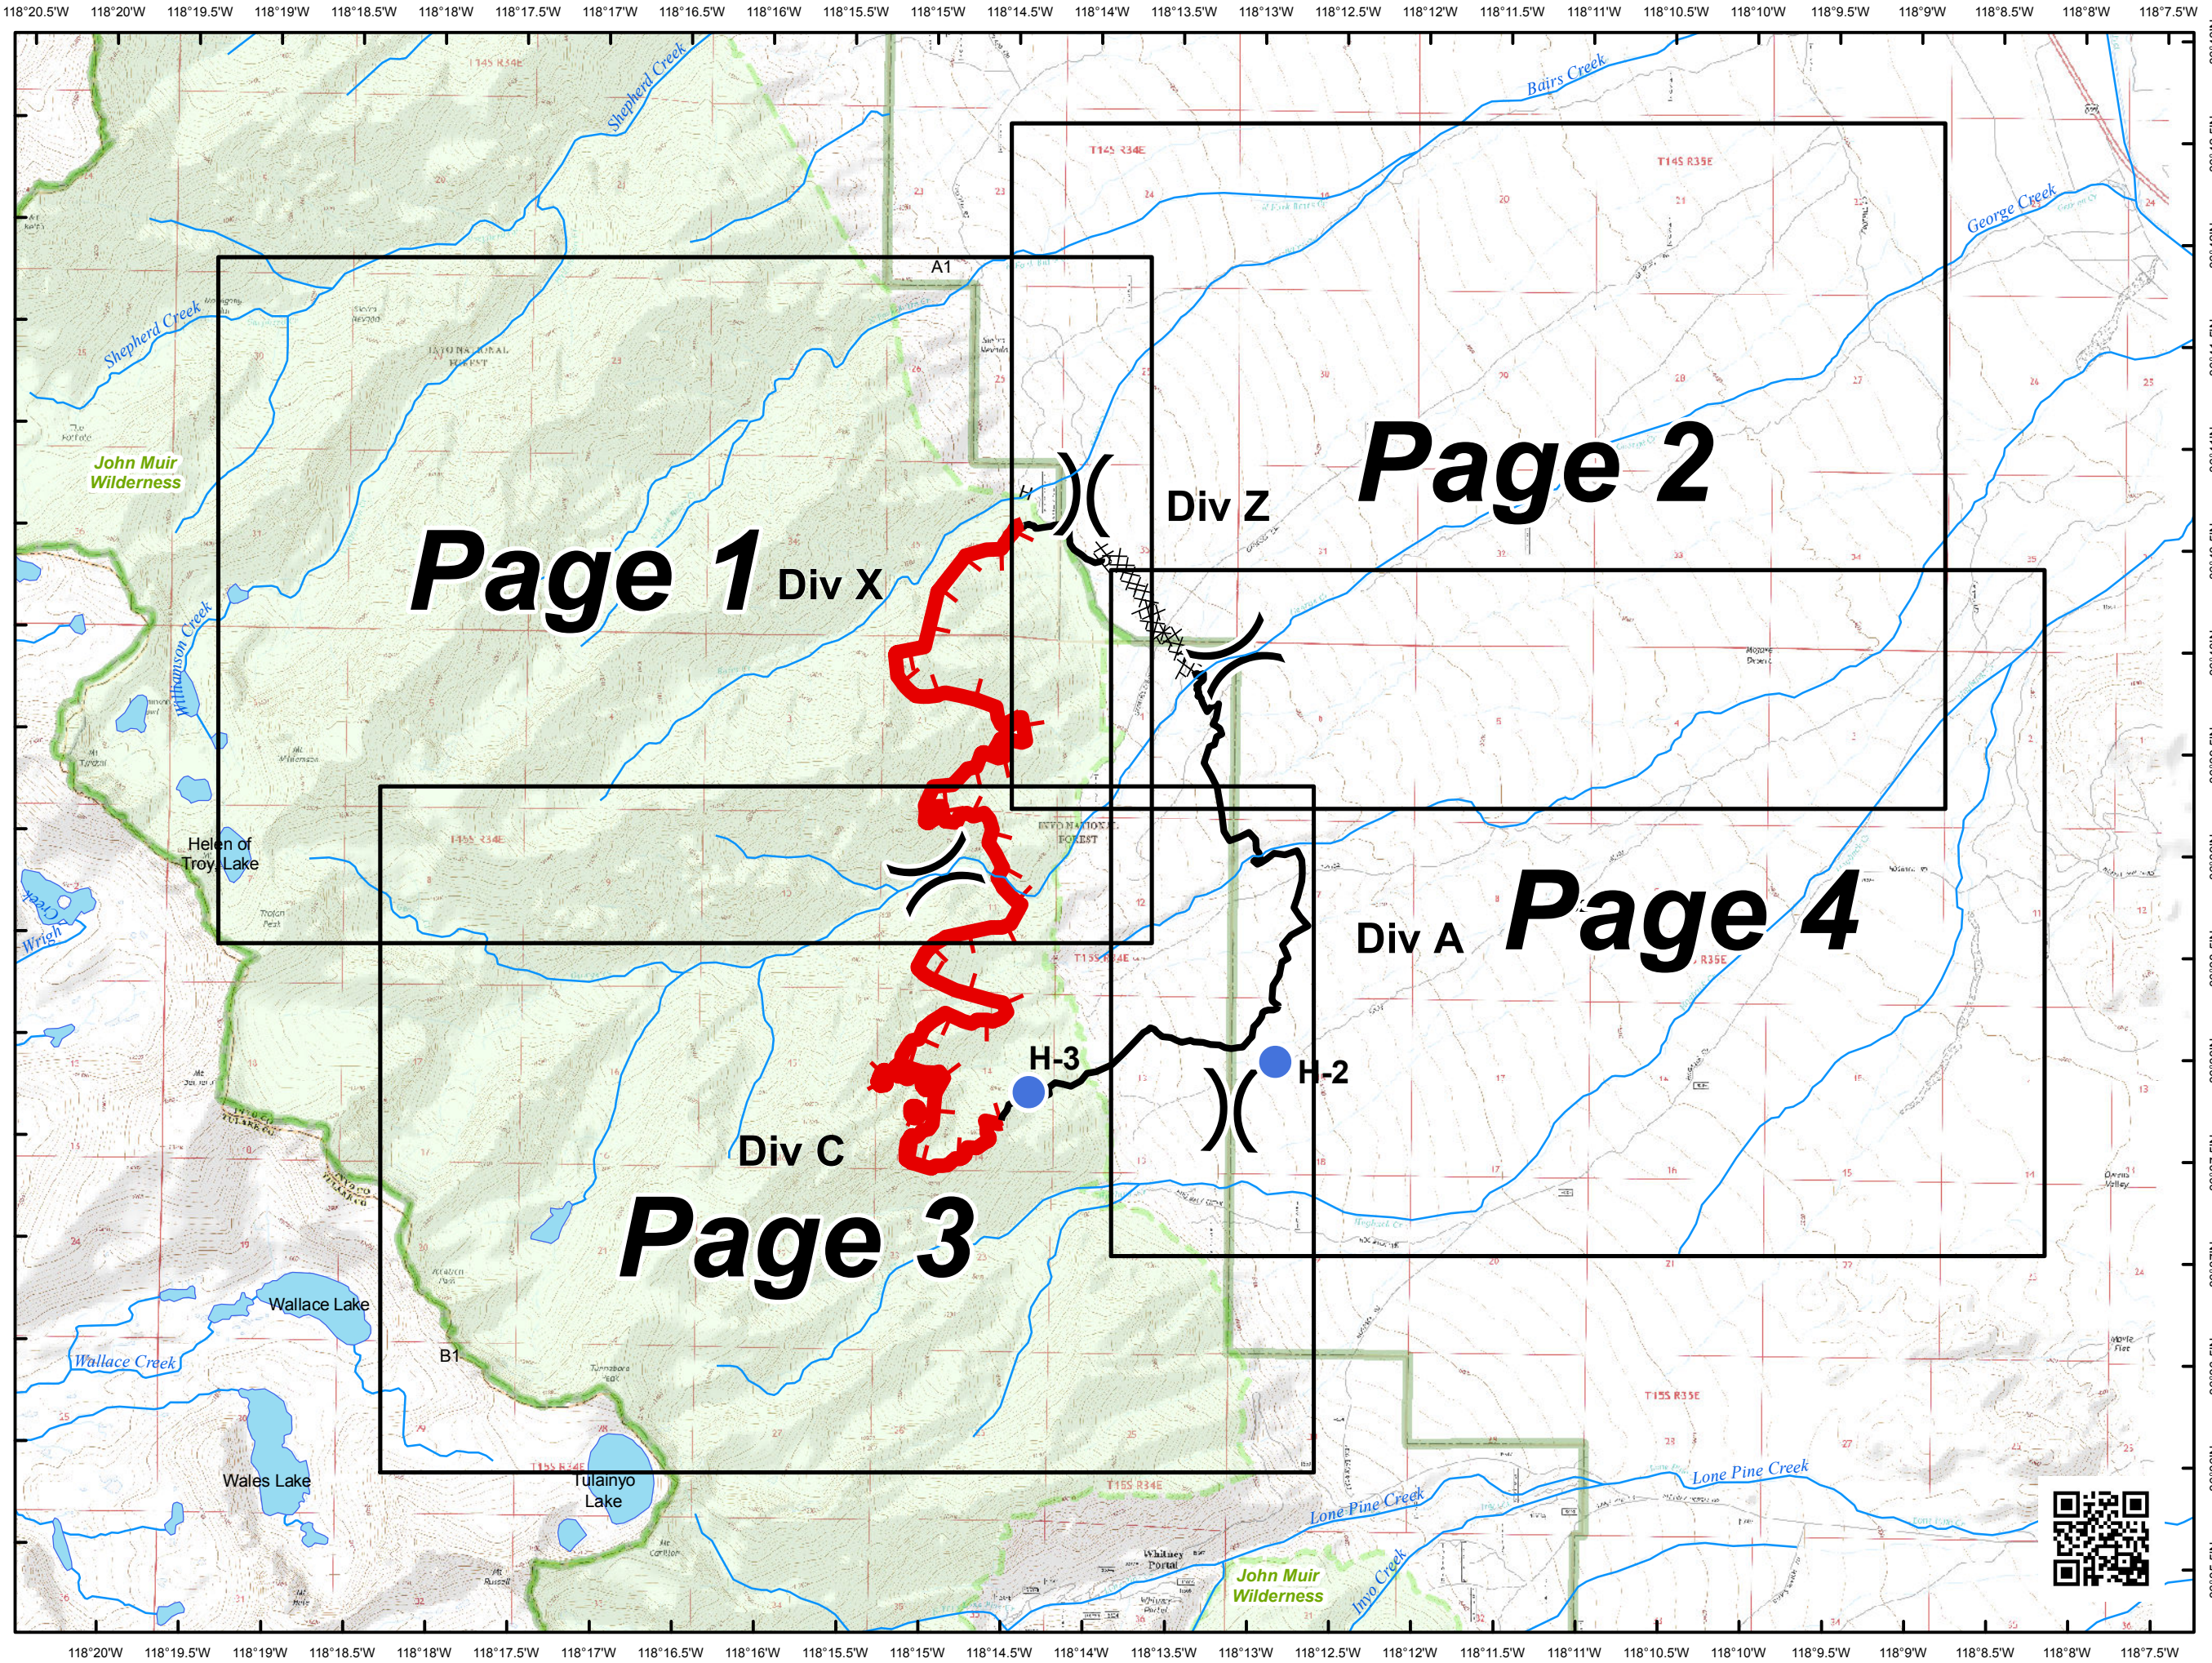

# Georges Fire

CA-INF-001071

July 12, 2018 24hr

- Division Break
- Uncontrolled Fire Edge
- Completed Line
- Completed Hand Line
- River
- Major Roads
- Local Streets
- Helispot
- Wilderness
- Forest Boundary
- Lake

# Georges Fire

CA-INF-001071

July 12, 2018 24hr

- Division Break
- Uncontrolled Fire Edge
- Completed Line
- Completed Dozer Line
- Completed Hand Line
- Summit
- Local Road
- 4WD
- Lake
- River
- Wilderness
- Forest Boundary

# Georges Fire

CA-INF-001071

July 12, 2018 24hr

- Division Break
- Uncontrolled Fire Edge
- Completed Line
- Completed Dozer Line
- Completed Hand Line
- Road as Completed Line
- Local Road
- 4WD
- River
- Wilderness
- Forest Boundary

# Georges Fire

CA-INF-001071

July 12, 2018 24hr

- Helispot
- Division Break
- Completed Line
- Completed Dozer Line
- Road as Completed Line
- Local Road
- 4WD
- River
- Wilderness
- Forest Boundary