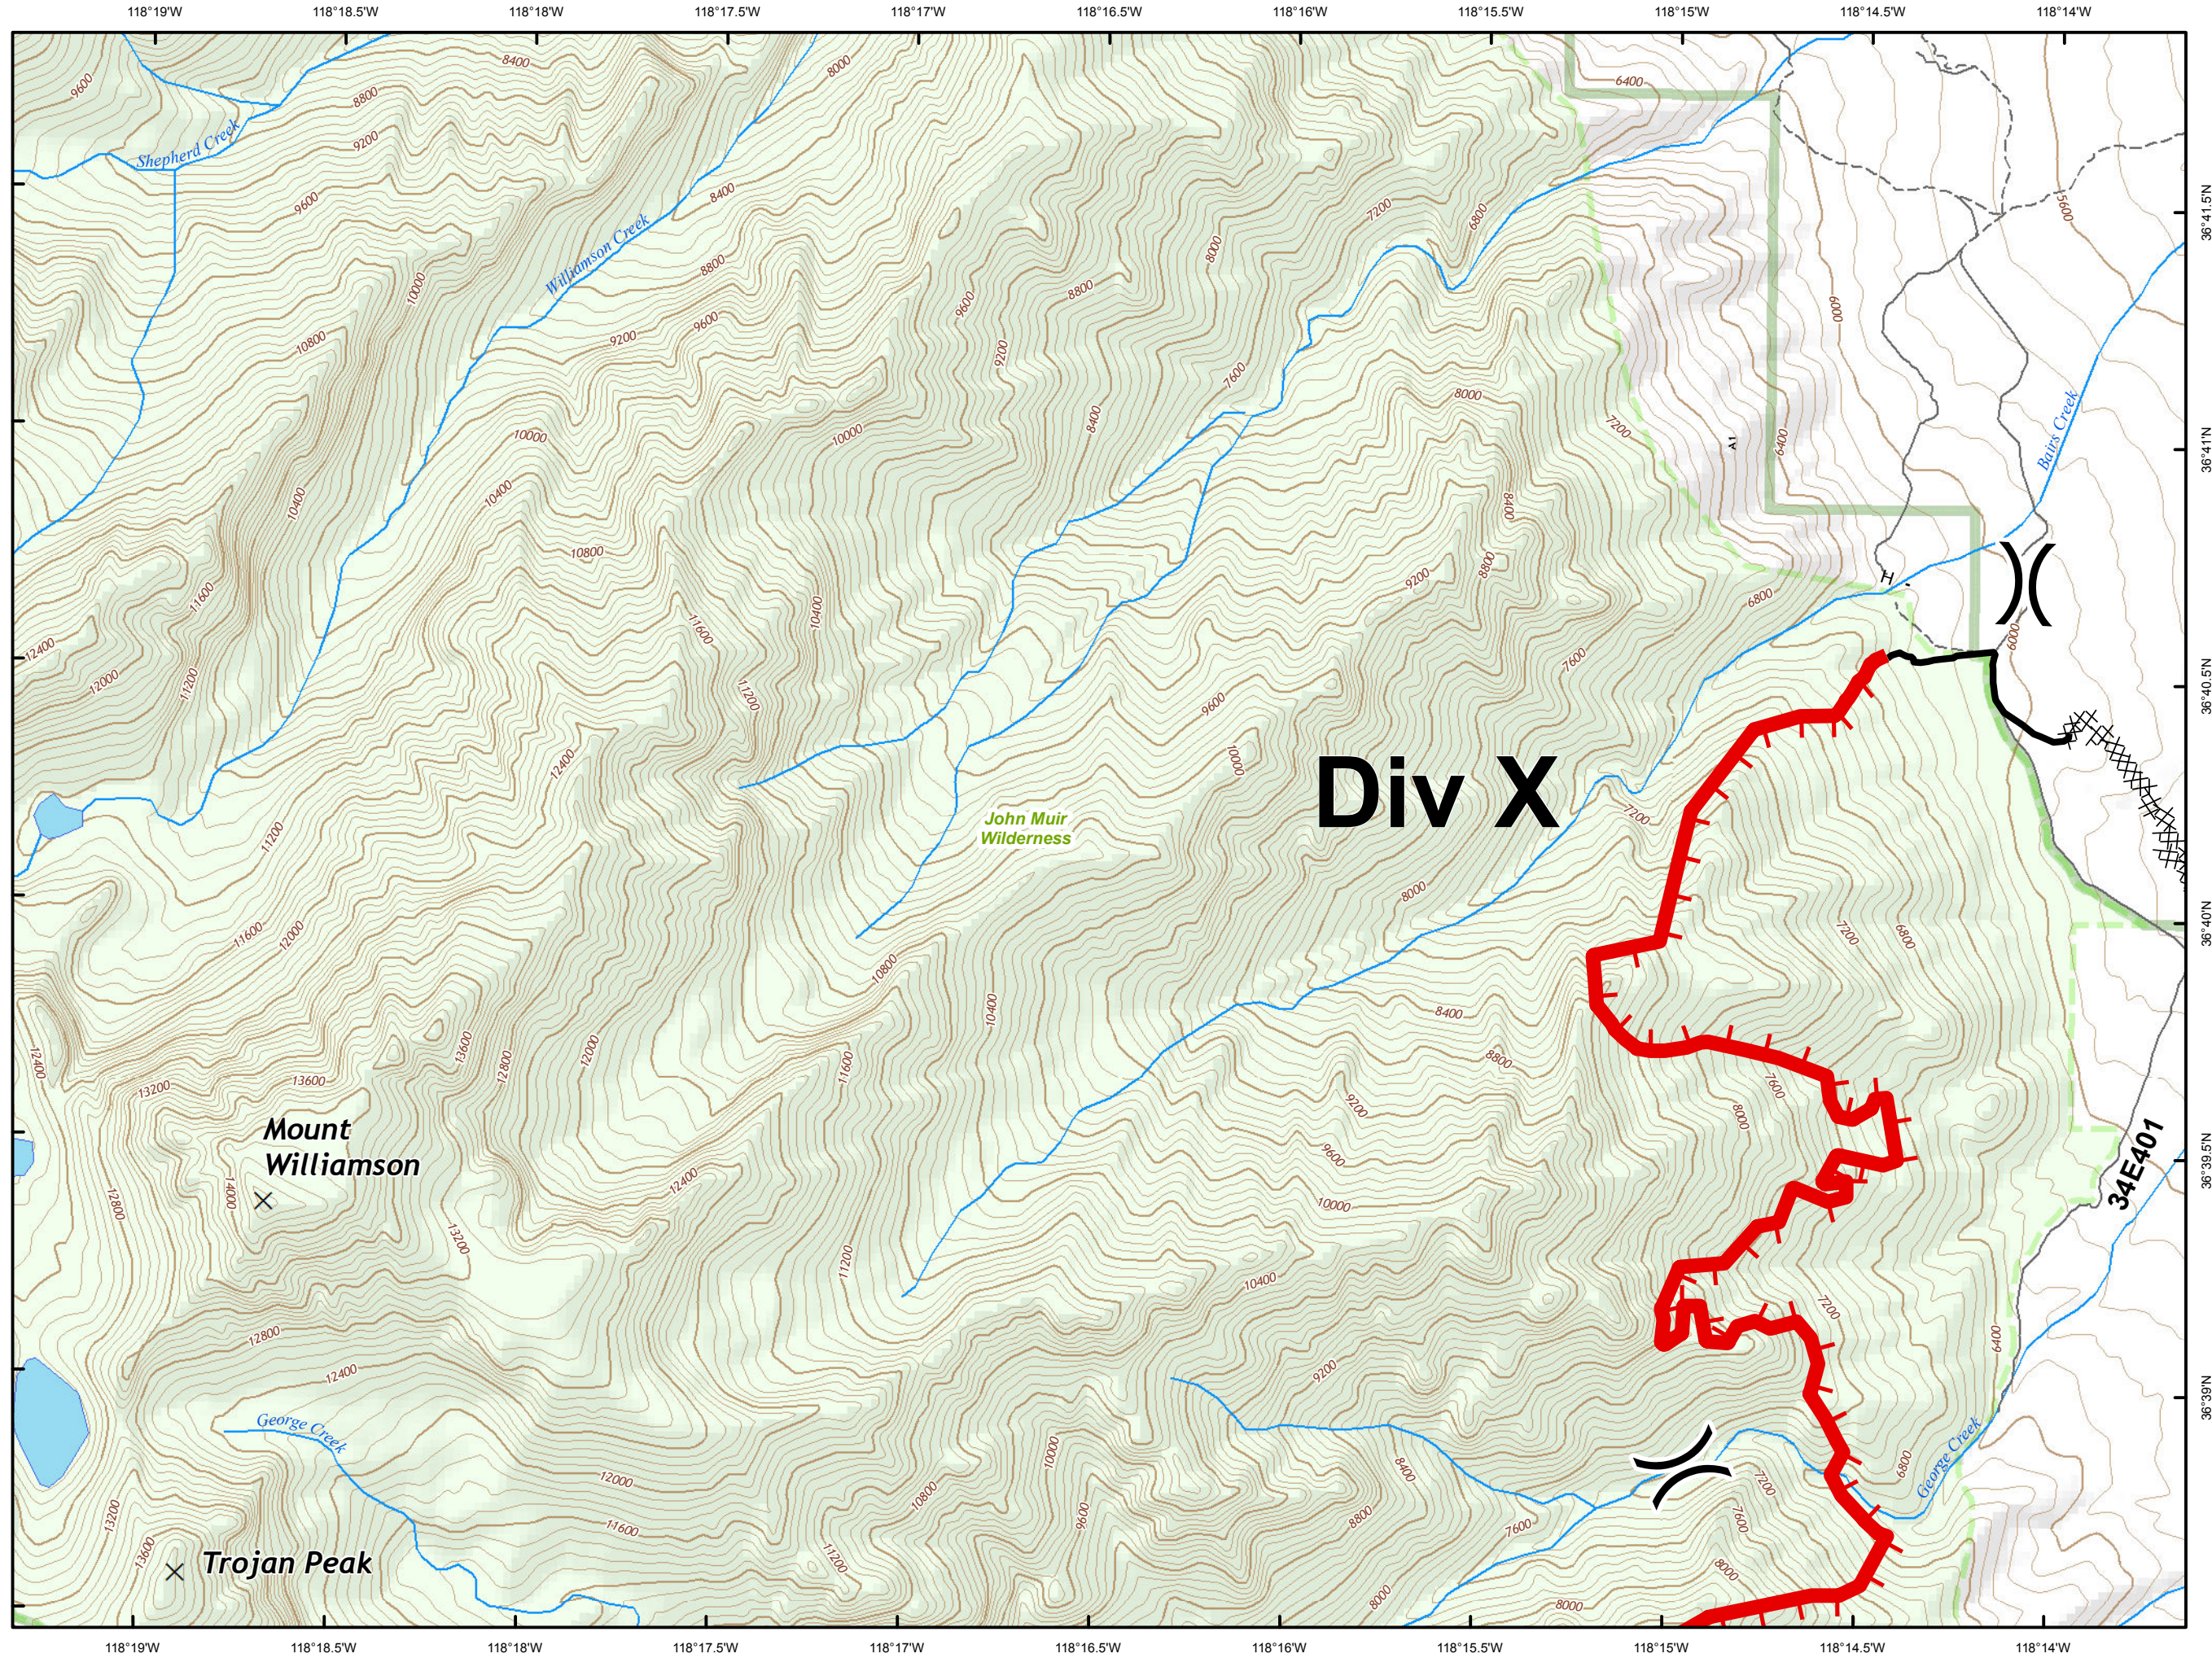

# Georges Fire

CA-INF-001071

July 12, 2018 24hr

- Division Break
- Uncontrolled Fire Edge
- Completed Line
- Completed Hand Line
- River
- Major Roads
- Local Streets
- Helispot
- Wilderness
- Forest Boundary
- Lake

# Georges Fire

CA-INF-001071

July 12, 2018 24hr

- Division Break
- Uncontrolled Fire Edge
- Completed Line
- Completed Dozer Line
- Completed Hand Line
- Summit
- Local Road
- 4WD
- Lake
- River
- Wilderness
- Forest Boundary

# Georges Fire

CA-INF-001071

July 12, 2018 24hr

- Division Break
- Uncontrolled Fire Edge
- Completed Line
- Completed Dozer Line
- Completed Hand Line
- Road as Completed Line
- Local Road
- 4WD
- River
- Wilderness
- Forest Boundary

# Georges Fire

CA-INF-001071

July 12, 2018 24hr

- Helispot
- Division Break
- Completed Line
- Completed Dozer Line
- Road as Completed Line
- Local Road
- 4WD
- River
- Wilderness
- Forest Boundary